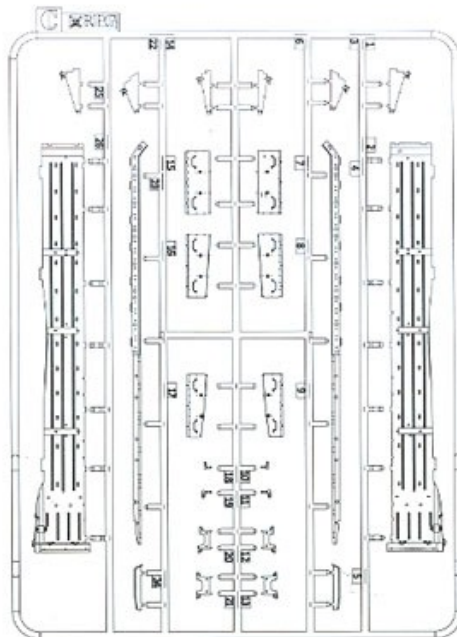

53 

54 

55 

A Parts ×1

B Parts ×1

C Parts ×1

D Parts ×3

F Parts ×2

HULL
车体

Turret
炮塔

I Parts ×1

G Parts ×1

H Parts ×1

E Parts ×3

J Parts ×1

K Parts ×1