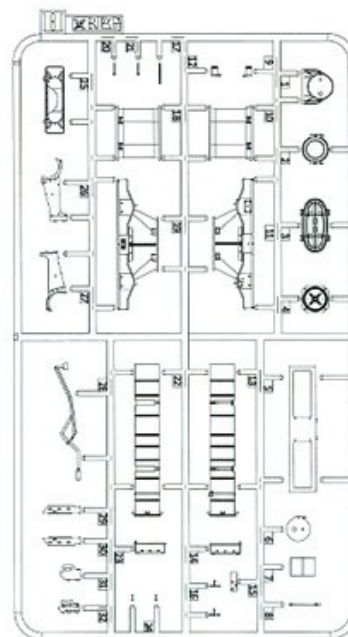

53 

54 

55 

A Parts ×1

B Parts ×1

C Parts ×1

D Parts ×3

F Parts ×2

HULL
车体

Turret
炮塔

I Parts ×1

G Parts ×1

H Parts ×1

E Parts ×3

J Parts ×1

K Parts ×1

N2 Parts ×8

M Parts ×1

L Parts ×1

N1 Parts ×4

W Parts ×1

Decal
水贴

PE

-  Corrugated pipe ×6
波纹管
-  Smoke emitter ×8
烟雾弹发射器
-  Muzzle ×1
炮口