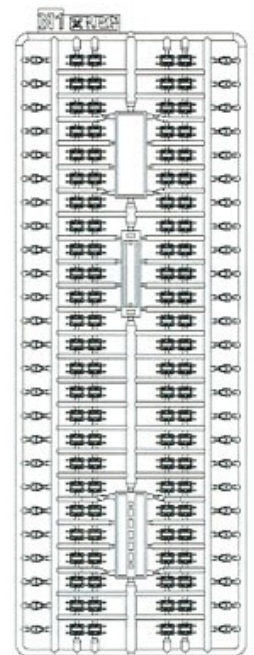

53 

54 

55 

A Parts ×1

B Parts ×1

C Parts ×1

D Parts ×3

F Parts ×2

HULL
车体

Turret
炮塔

I Parts ×1

G Parts ×1

H Parts ×1

E Parts ×3

J Parts ×1

K Parts ×1

N2 Parts ×8

M Parts ×1

L Parts ×1

N1 Parts ×4

W Parts ×1

Decal
水贴

PE

-  Corrugated pipe ×6
波纹管
-  Smoke emitter ×8
烟雾弹发射器
-  Muzzle ×1
炮口