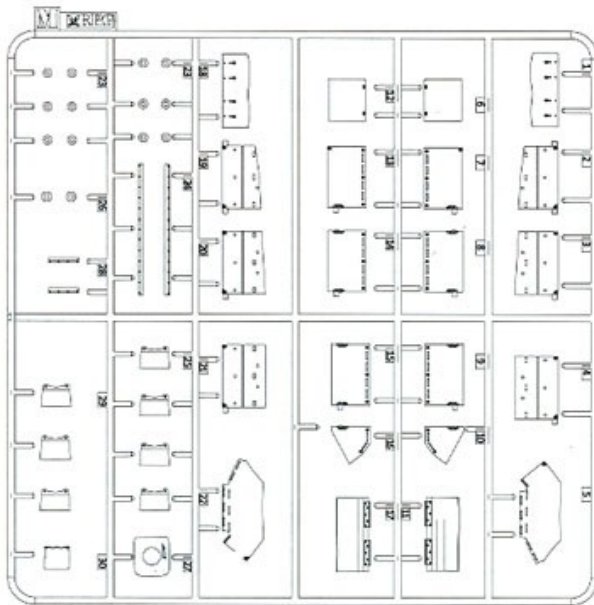

M Parts ×1

- Corrugated pipe ×6
  波纹管
- Smoke emitter ×8
  烟雾弹发射器
- Muzzle ×1
  炮口