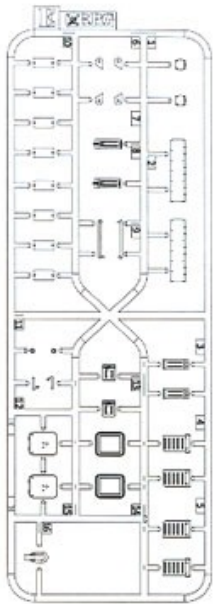

53 

54 

55 

A Parts ×1

B Parts ×1

C Parts ×1

D Parts ×3

F Parts ×2

HULL
车体

Turret
炮塔

I Parts ×1

G Parts ×1

H Parts ×1

E Parts ×3

J Parts ×1

K Parts ×1

N2 Parts ×8

M Parts ×1

L Parts ×1

N1 Parts ×4

W Parts ×1

Decal
水贴

PE

-  Corrugated pipe ×6
波纹管
-  Smoke emitter ×8
烟雾弹发射器
-  Muzzle ×1
炮口