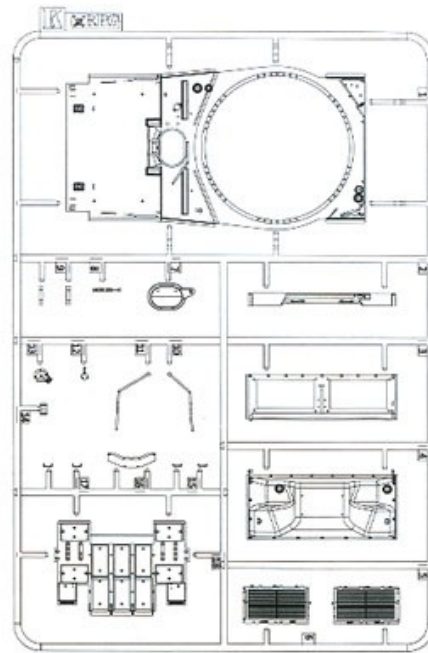

53 

54 

55 

A Parts ×1

B Parts ×1

C Parts ×1

D Parts ×3

F Parts ×2

HULL
车体

Turret
炮塔

I Parts ×1

G Parts ×1

H Parts ×1

E Parts ×3

J Parts ×1

K Parts ×1

N2 Parts ×8

M Parts ×1

L Parts ×1

N1 Parts ×4

W Parts ×1

Decal
水贴

PE

-  Corrugated pipe ×6
波纹管
-  Smoke emitter ×8
烟雾弹发射器
-  Muzzle ×1
炮口