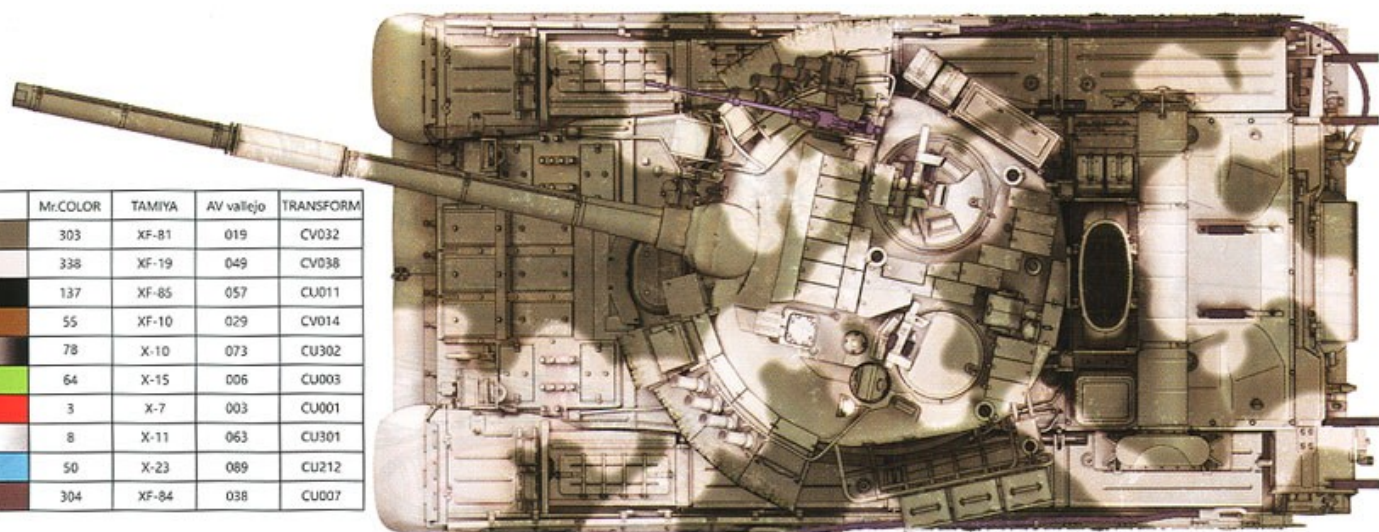

N2 Parts ×8

M Parts ×1

L Parts ×1

N1 Parts ×4

W Parts ×1

Decal
水贴

PE

-  Corrugated pipe ×6
波纹管
-  Smoke emitter ×8
烟雾弹发射器
-  Muzzle ×1
炮口