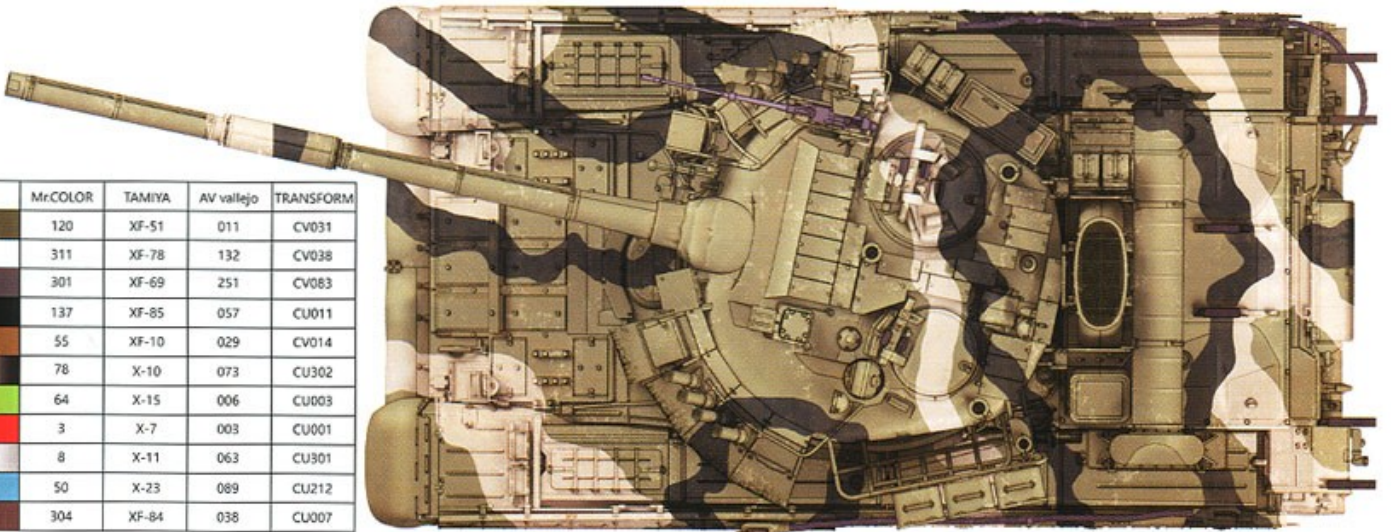

MrCOLOR	TAMIYA	AV vallejo	TRANSFORM
	120	XF-51	011	CV031
	311	XF-78	132	CV038
	301	XF-69	251	CV083
	137	XF-85	057	CU011
	55	XF-10	029	CV014
	78	X-10	073	CU302
	64	X-15	006	CU003
	3	X-7	003	CU001
	8	X-11	063	CU301
	50	X-23	089	CU212
	304	XF-84	038	CU007