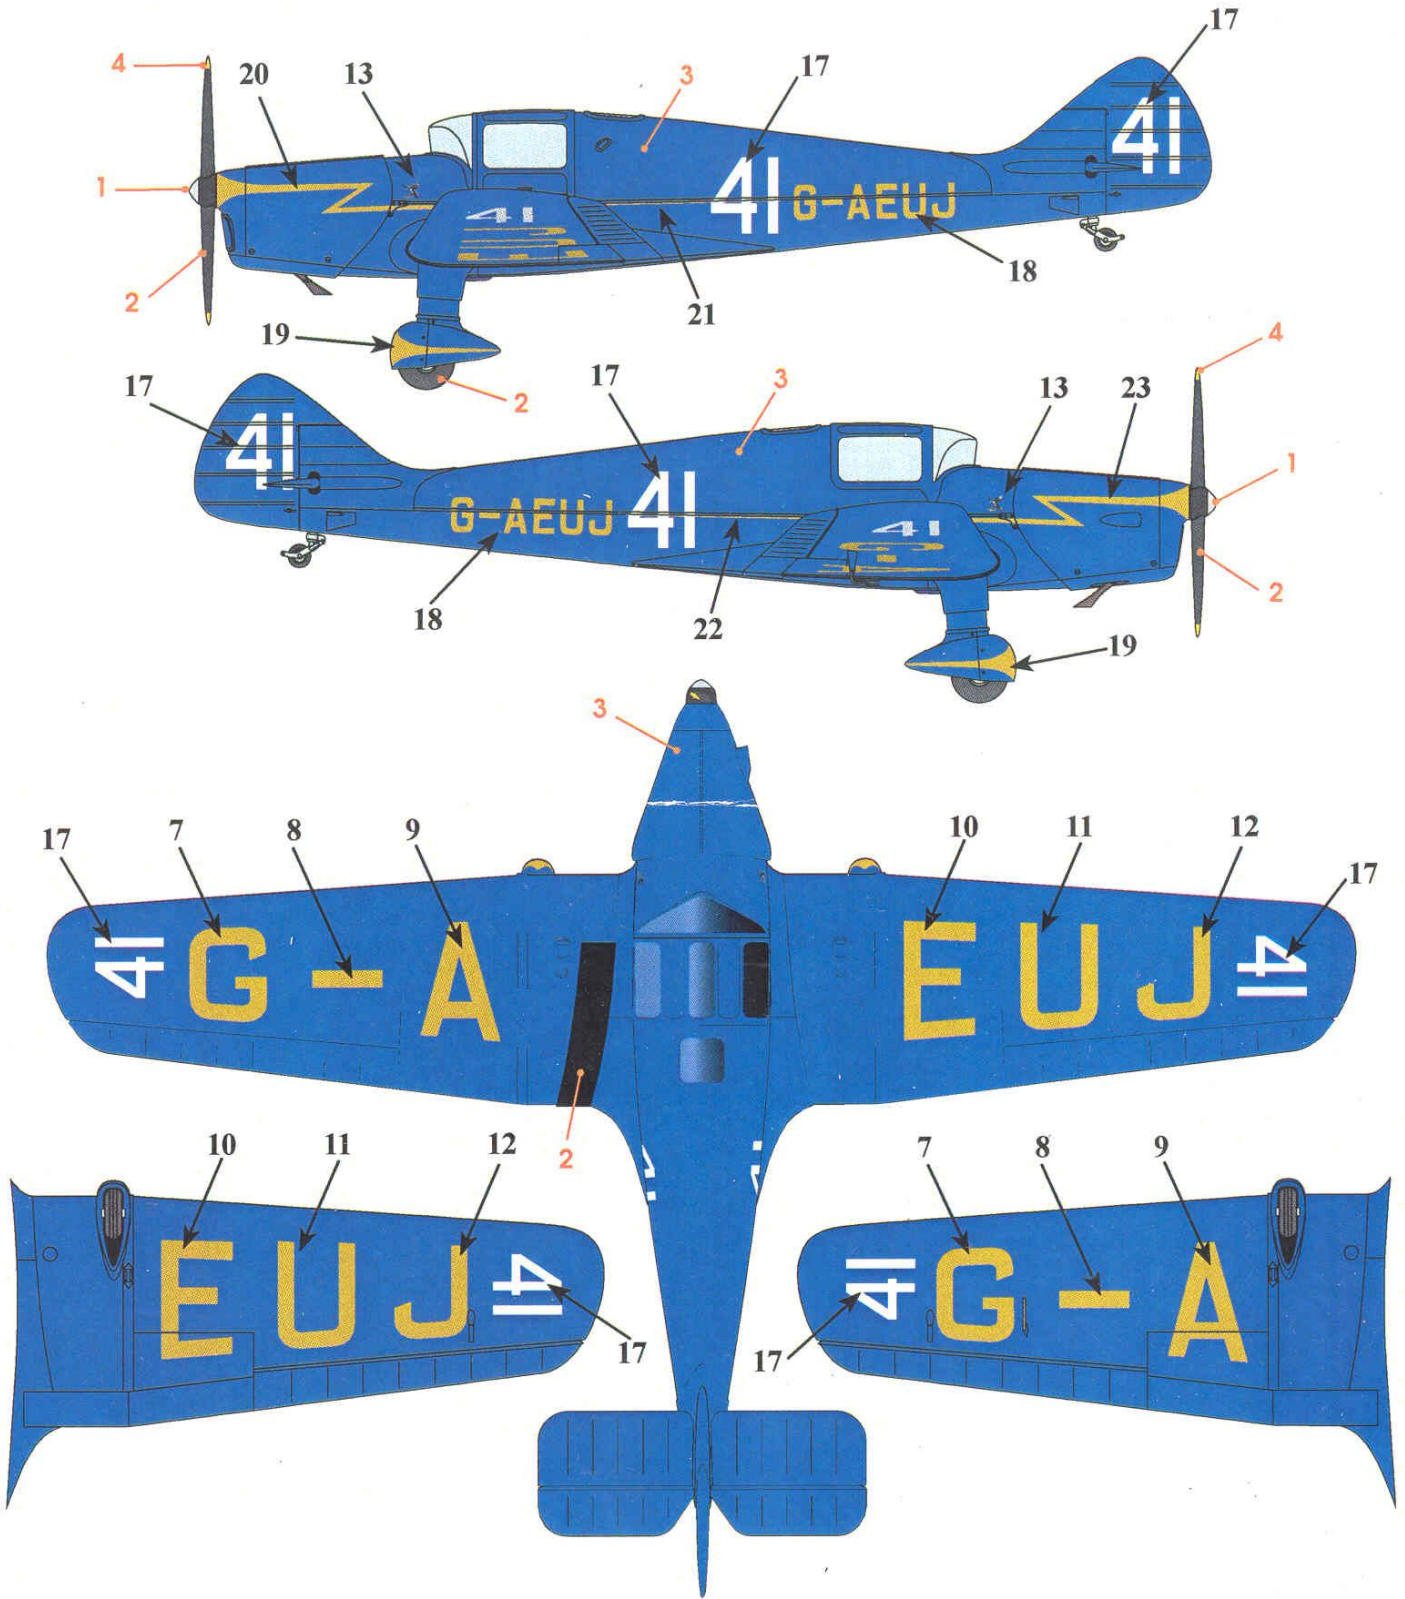

# Miles M.11A

1/72 scale resin kit for experienced modellers

Film

Photo etch

Clear resin part

Clear resin part

Clear resin part

5.

6.

7.

8.

9.

1. Miles M.11A - G-AERV - Richard Allen Seeley, Turweston UK - 2008

1 Silver
  2 Matt Black

2. Miles M.11A - G-AEUJ - Hawker Aircraft Ltd, Baginton UK - 1953

1 Silver

2 Matt Black

3 Dark Blue

4 Yellow