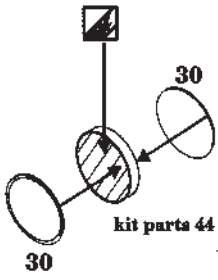

DAKOTA C-47

1/72 scale detail set for ITALERI kit

72 252

72 252 Dakota C-47
48
Made in Czech Republic

-  OPPOSITE SIDE
-  REMOVE
-  BEND
-  REPLACE
-  GRIND

OVERHEAD PANELS

OIL COOLER

ENGINES