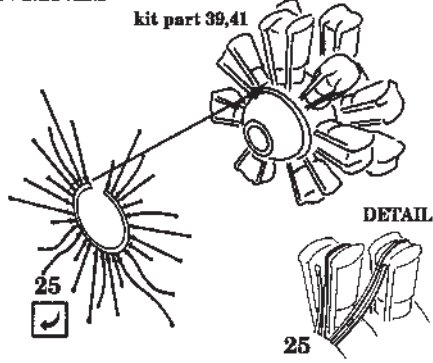

DAKOTA C-47

1/72 scale detail set for ITALERI kit

72 252

72 252 Dakota C-47
48
Made in Czech Republic

-  OPPOSITE SIDE
-  REMOVE
-  BEND
-  REPLACE
-  GRIND

OVERHEAD PANELS

OIL COOLER

ENGINES

LANDING REFLECTORS

LANDING FLAPS