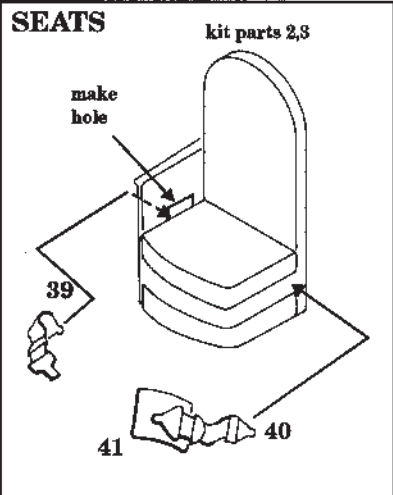

DAKOTA C-47

1/72 scale detail set for ITALERI kit

72 252

72 252 Dakota C-47
48
Made in Czech Republic

-  OPPOSITE SIDE
-  REMOVE
-  BEND
-  REPLACE
-  GRIND

OVERHEAD PANELS

OIL COOLER

ENGINES