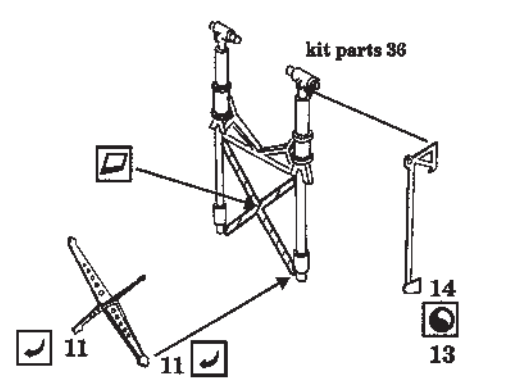

DAKOTA C-47

1/72 scale detail set for ITALERI kit

72 252

72 252 Dakota C-47
48
Made in Czech Republic

-  OPPOSITE SIDE
-  REMOVE
-  BEND
-  REPLACE
-  GRIND

OVERHEAD PANELS

OIL COOLER

ENGINES

LANDING REFLECTORS

LANDING FLAPS