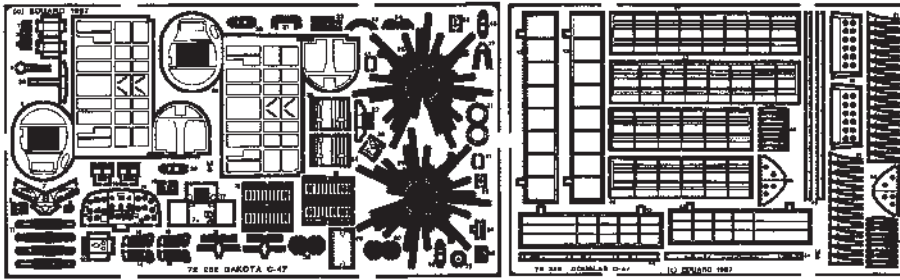

DAKOTA C-47

1/72 scale detail set for ITALERI kit

72 252

72 252 Dakota C-47
48
Made in Czech Republic

-  OPPOSITE SIDE
-  REMOVE
-  BEND
-  REPLACE
-  GRIND

OVERHEAD PANELS

OIL COOLER

ENGINES

LANDING REFLECTORS

LANDING FLAPS