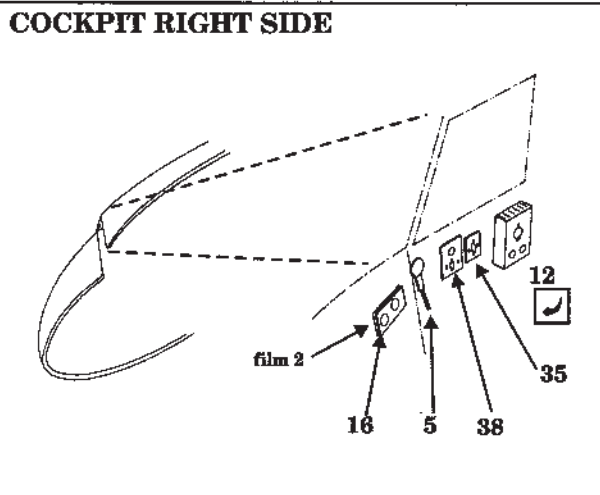

DAKOTA C-47

1/72 scale detail set for ITALERI kit

72 252

72 252 Dakota C-47
48
Made in Czech Republic

-  OPPOSITE SIDE
-  REMOVE
-  BEND
-  REPLACE
-  GRIND

OVERHEAD PANELS

OIL COOLER

ENGINES

LANDING REFLECTORS

LANDING FLAPS