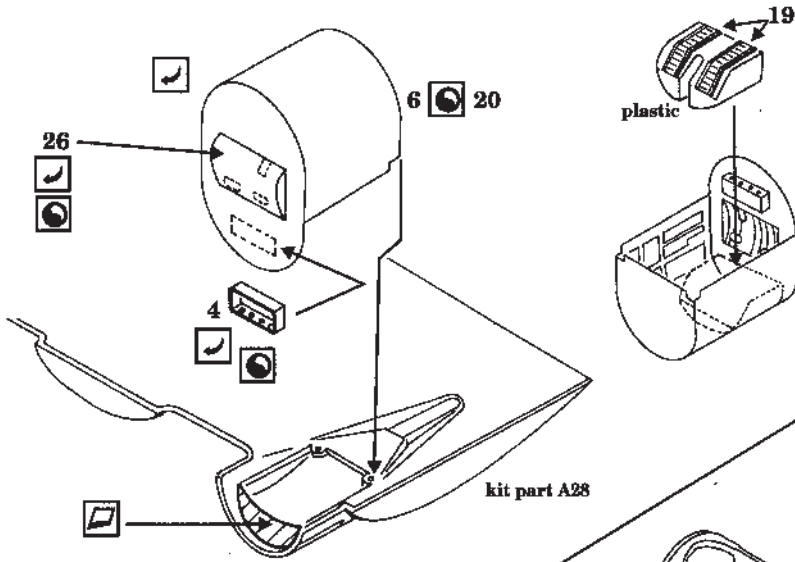

DAKOTA C-47

1/72 scale detail set for ITALERI kit

72 252

72 252 Dakota C-47
48
Made in Czech Republic

-  OPPOSITE SIDE
-  REMOVE
-  BEND
-  REPLACE
-  GRIND

OVERHEAD PANELS

OIL COOLER

ENGINES

LANDING REFLECTORS

LANDING FLAPS