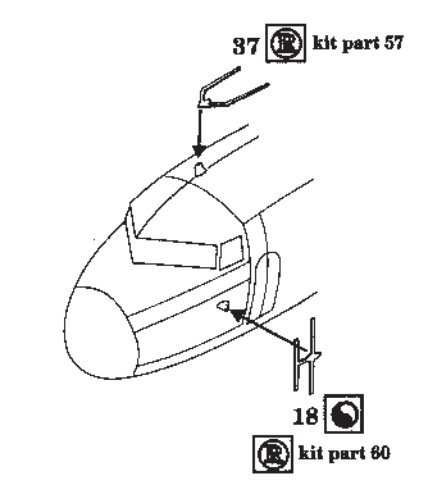

DAKOTA C-47

1/72 scale detail set for ITALERI kit

72 252

72 252 Dakota C-47
48
Made in Czech Republic

-  OPPOSITE SIDE
-  REMOVE
-  BEND
-  REPLACE
-  GRIND

OVERHEAD PANELS

OIL COOLER

ENGINES