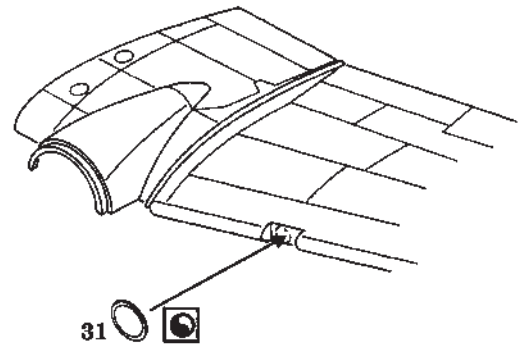

DAKOTA C-47

1/72 scale detail set for ITALERI kit

72 252

72 252 Dakota C-47
48
Made in Czech Republic

-  OPPOSITE SIDE
-  REMOVE
-  BEND
-  REPLACE
-  GRIND

OVERHEAD PANELS

OIL COOLER

ENGINES

LANDING REFLECTORS

LANDING FLAPS