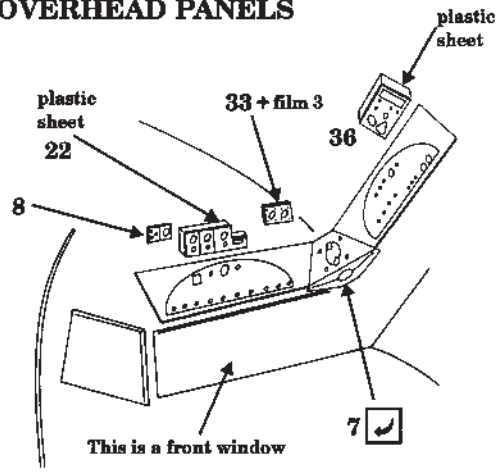

DAKOTA C-47

1/72 scale detail set for ITALERI kit

72 252

72 252 Dakota C-47
48
Made in Czech Republic

-  OPPOSITE SIDE
-  REMOVE
-  BEND
-  REPLACE
-  GRIND

OVERHEAD PANELS

OIL COOLER

ENGINES