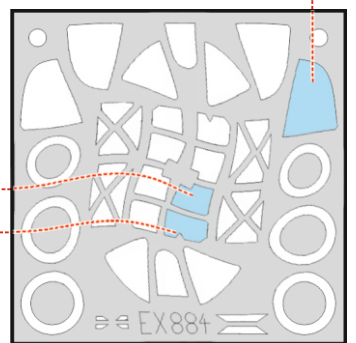

P-38J TFace

EX 884

for kit **TAMIYA**

scale **1/48**

OUTSIDE

P11

P11

P3

P8

P1