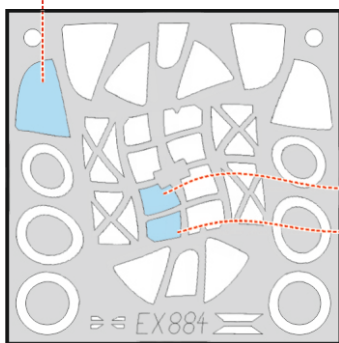

P-38J TFace

EX 884

for kit **TAMIYA**

scale **1/48**

LIQUID MASK

OUTSIDE

P11

P11