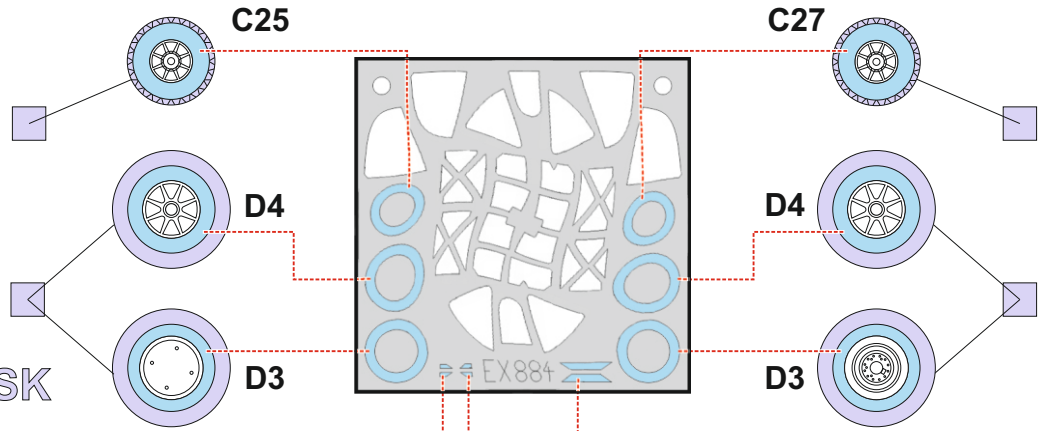

P-38J TFace

EX 884

for kit **TAMIYA**

scale **1/48**

LIQUID MASK

OUTSIDE

P11

P11