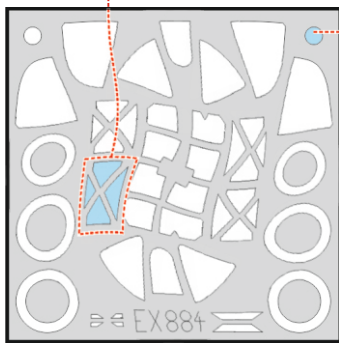

P-38J TFace

EX 884

for kit **TAMIYA**

scale **1/48**

LIQUID MASK

OUTSIDE

P11

P11