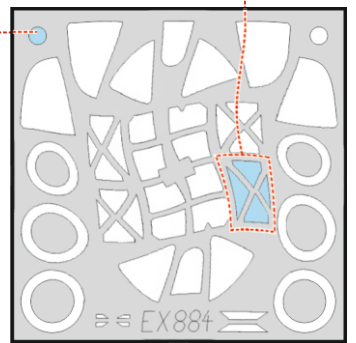

P-38J TFace

EX 884

for kit **TAMIYA**

scale **1/48**

LIQUID MASK

OUTSIDE

P11

P11

P3

P8

P1