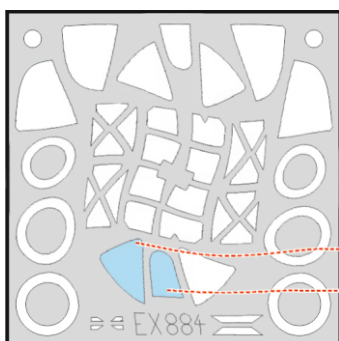

P-38J TFace

EX 884

for kit **TAMIYA**

scale **1/48**

OUTSIDE

P11

P11

P3

P8

P1