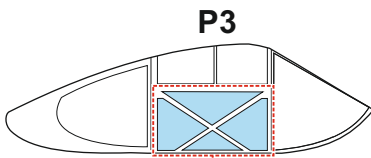

P-38J TFace

EX 884

for kit **TAMIYA**

scale **1/48**

LIQUID MASK

OUTSIDE

P11

P11