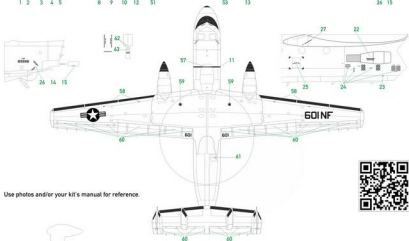

F/A-18A Hornet, 162882/NF310, VFA-192 Golden Dragons, January 1991

Use these photos and for your kit's manual for reference.

**FS 595 Color Chart**

33613	35237	36320	36375	16440
-------	-------	-------	-------	-------

Both A-6 and EA-6

For experienced modellers

Typical placement of Technical Stencil Data

Use photos and/or your kit's manual for reference.

For experienced modellers