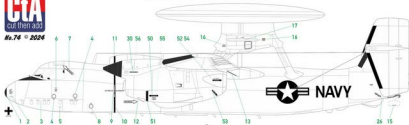

16440

CTAMODELS.COM

*CVW-5 during  
"Desert Storm"*

A-6E Intruder, 161233/NF406, VA-185 Nighthawks, January 1991

F/A-18A Hornet, 162889/NF211, VFA-151 Vigilantes, January 1991

For experienced modellers

Use photos and for your kit's manual for reference.

F/A-18A Hornet, 162882/NF310, VFA-192 Golden Dragons, January 1991

Use these photos and for your kit's manual for reference.

**FS 595 Color Chart**

33613	35237	36320	36375	16440
-------	-------	-------	-------	-------

Both A-6 and EA-6

For experienced modellers

Typical placement of Technical Stencil Data

Use photos and/or your kit's manual for reference.

For experienced modellers