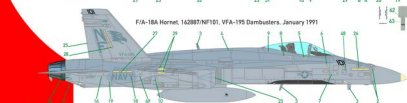

# CVW-5 during "Desert Storm"

EA-6B Prowler, 162229/NF604, VAQ-136 Gauntlets, January 1991

A-6E Intruder, 161661/NF501, VA-115 Eagles, January 1991

SH-3H Sea King, 154106/NF613, HS-12 WYVerns, January 1991

E-2C Hawkeye, 163026/NF601, WAV-115 Black Eagles, January 1991

F/A-18A Hornet, 162887/NF101, VFA-195 Dambusters, January 1991

Use photos and  
for your kit's  
manual for  
reference.

For experienced  
modellers