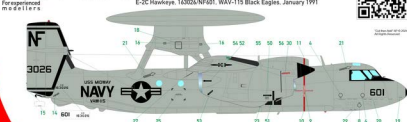

# CVW-5 during "Desert Storm"

EA-6B Prowler, 162229/NF604, VAQ-136 Gauntlets, January 1991

A-6E Intruder, 161661/NF501, VA-115 Eagles, January 1991

SH-3H Sea King, 154106/NF613, HS-12 WYVerns, January 1991

E-2C Hawkeye, 163026/NF601, WAV-115 Black Eagles, January 1991

F/A-18A Hornet, 162887/NF101, VFA-195 Dambusters, January 1991

Use photos and  
for your kit's  
manual for  
reference.

For experienced  
modellers