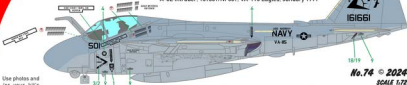

# CVW-5 during "Desert Storm"

EA-6B Prowler, 162229/NF604, VAQ-136 Gauntlets, January 1991

A-6E Intruder, 161661/NF501, VA-115 Eagles, January 1991

SH-3H Sea King, 154106/NF613, HS-12 WYVerns, January 1991

E-2C Hawkeye, 163026/NF601, WAV-115 Black Eagles, January 1991

F/A-18A Hornet, 162887/NF101, VFA-195 Dambusters, January 1991

Use photos and  
for your kit's  
manual for  
reference.

For experienced  
modellers