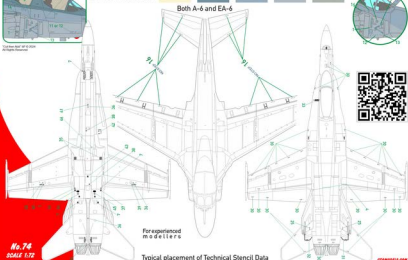

FS 595 Color Chart

33613	35237	36320	36375	16440

Both A-6 and EA-6

For experienced modellers

Typical placement of Technical Stencil Data