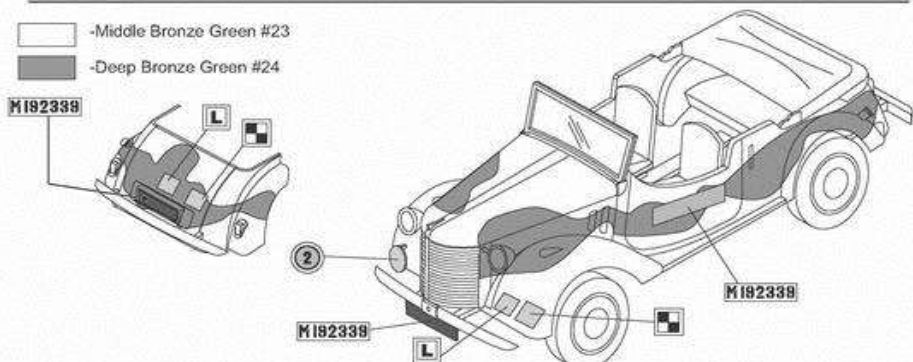

Painting and markings.

-  -Middle Bronze Green #23
-  -Deep Bronze Green #24

Tourer 8HP. 1940. British Expeditionary Force (BEF). France.
 Tourer 8HP. 1940. Британский Экспедиционный Корпус. Франция.

-  -Middle Bronze Green #23
-  -Deep Bronze Green #24

Tourer 8HP British Staff Car

1/72 scale
 Plastic model kit.
 cat. #72501

Parts

Check for historical photos of this and other vehicles, detailed descriptions of other ACE kits, new products and more at:
<http://www.acemodel.com.ua>