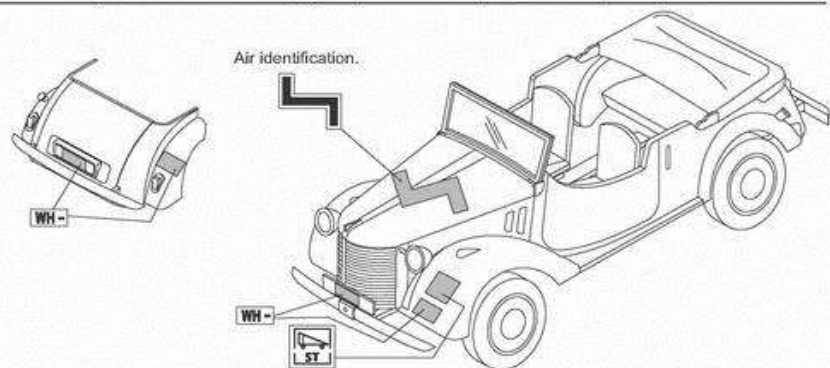

Tourer 8HP. 1940-41. Wehrmacht. Staff company of a tank destroyer unit. Panzer Grey.
Tourer 8HP. 1940-41. Вермахт. Штаб противотанкового подразделения. Танковый серый.