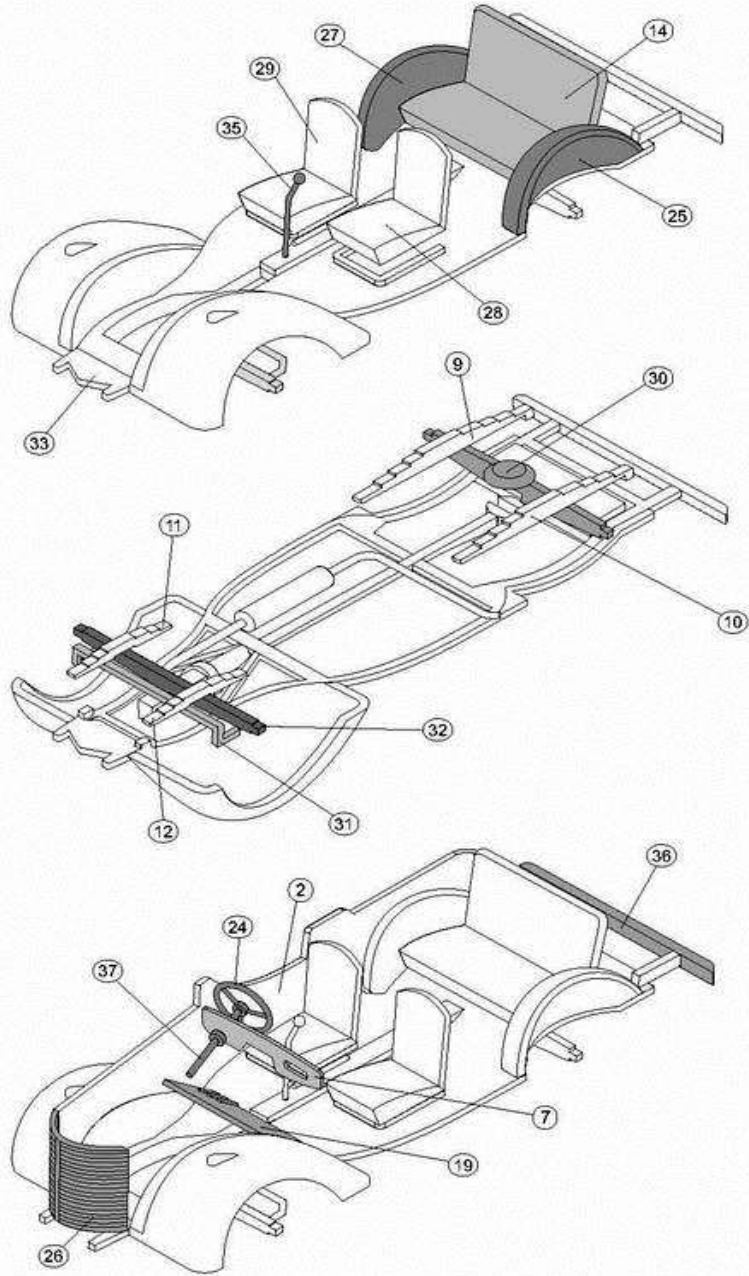

Tourer 8HP British Staff Car

1/72 scale
 Plastic model kit.
 cat. #72501

Parts

Check for historical photos of this and other vehicles, detailed descriptions of other ACE kits, new products and more at:
<http://www.acemodel.com.ua>

Windows to be made from a clear film or plastic using templates below.

XX
X