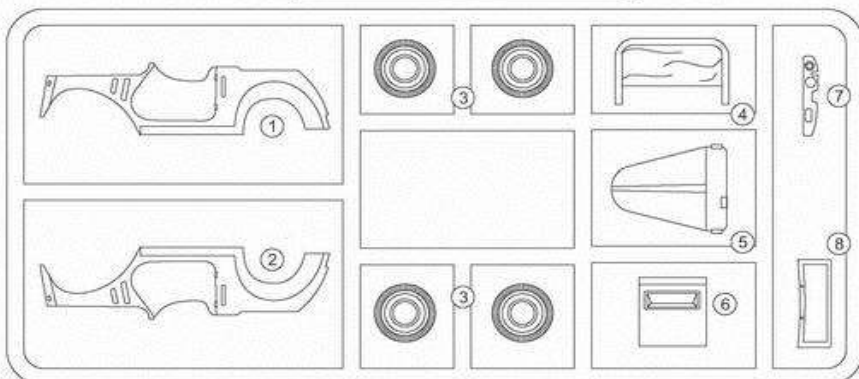

Tourer 8HP British Staff Car

1/72 scale
 Plastic model kit.
 cat. #72501

Parts

Check for historical photos of this and other vehicles, detailed descriptions of other ACE kits, new products and more at:
<http://www.acemodel.com.ua>