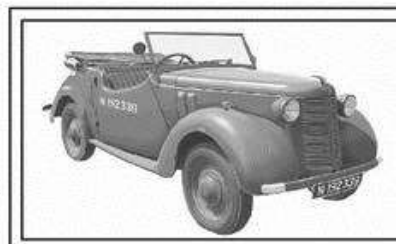

Painting and markings.

-  -Middle Bronze Green #23
-  -Deep Bronze Green #24

Tourer 8HP. 1940. British Expeditionary Force (BEF). France.
 Tourer 8HP. 1940. Британский Экспедиционный Корпус. Франция.

-  -Middle Bronze Green #23
-  -Deep Bronze Green #24

Tourer 8HP. Auxiliary Territorial Service (ATS) a female branch of the British Army 1945.
 Tourer 8HP. ATS (женские военные формирования в Британской Армии). 1945.

Tourer 8HP. 1940-41. Wehrmacht. Staff company of a tank destroyer unit. Panzer Grey.
 Tourer 8HP. 1940-41. Вермахт. Штаб противотанкового подразделения. Танковый серый.

Tourer 8HP British Staff Car

1/72 scale
 Plastic model kit.
 cat. #72501

Parts

Check for historical photos of this and other vehicles, detailed descriptions of other ACE kits, new products and more at:
<http://www.acemodel.com.ua>