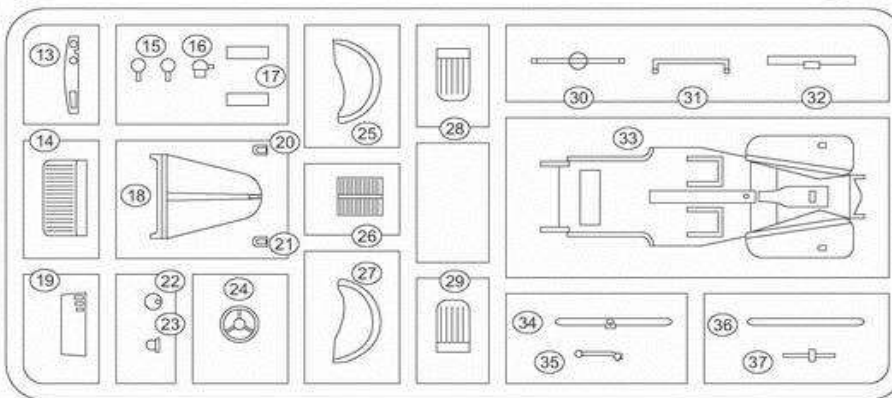

Tourer 8HP British Staff Car

1/72 scale
 Plastic model kit.
 cat. #72501

Parts

Check for historical photos of this and other vehicles, detailed descriptions of other ACE kits, new products and more at:
<http://www.acemodel.com.ua>