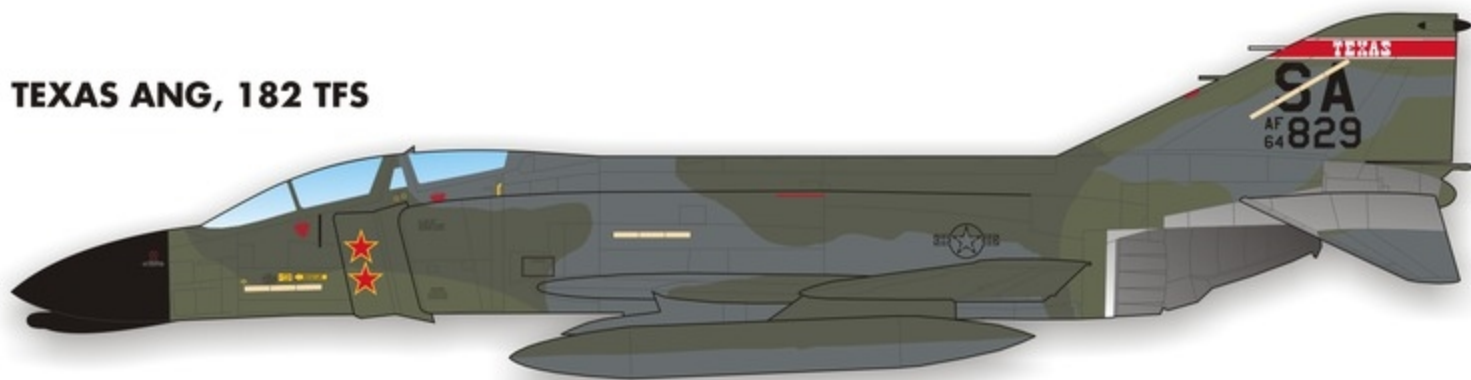

TEXAS ANG, 182 TFS