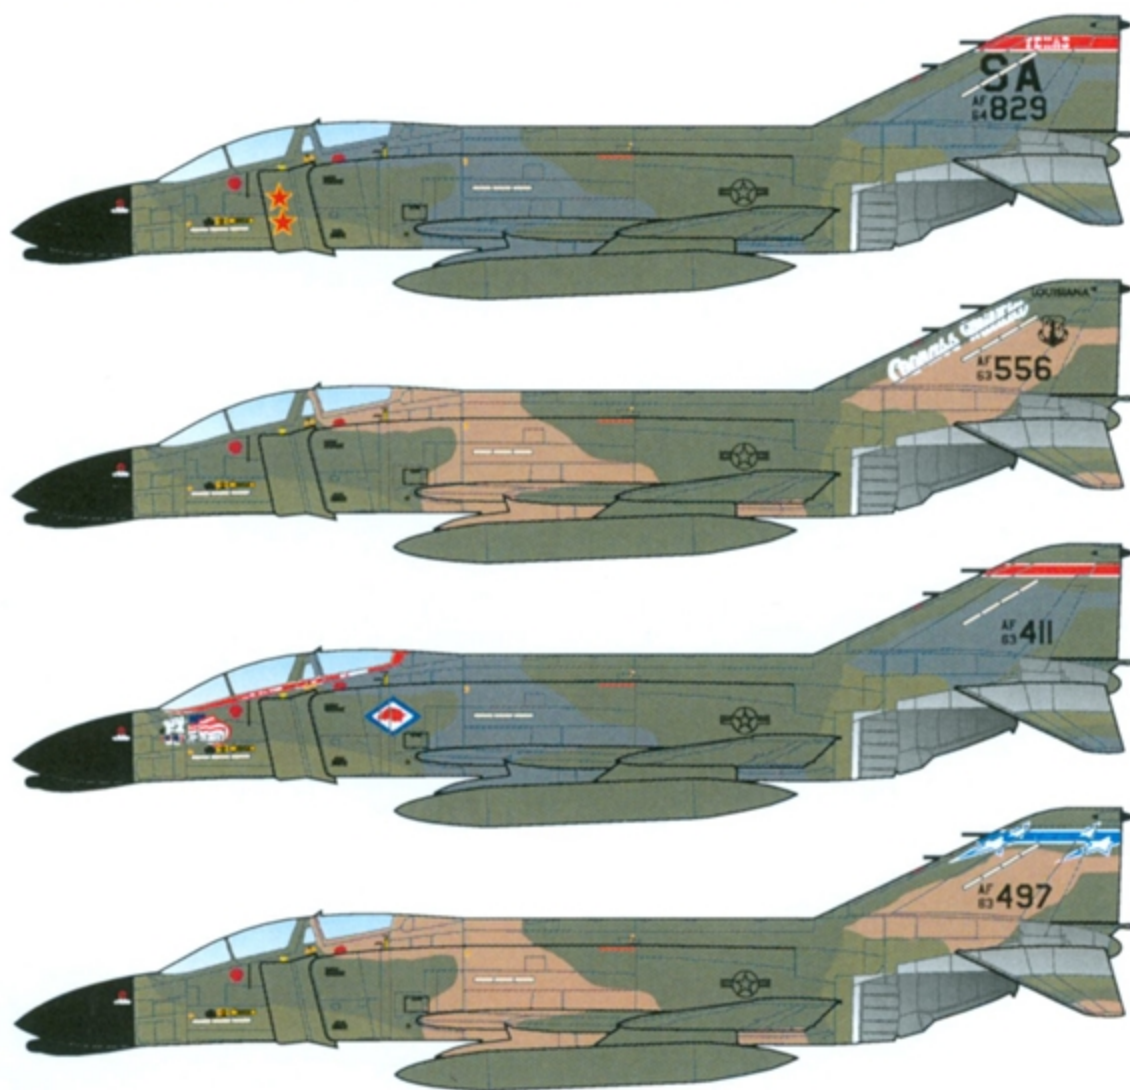

Caracal Models

CD48038

Air National Guard

F-4C/D

Part 3

AR, CA, IN, LA, MO and TX ANG

1/48 SCALE

DECALS PRINTED BY

COPYRIGHT 2013 CARACAL MODELS - ALL RIGHTS RESERVED

CARACAL MODELS CD48038

ANG F-4C/D PART 3

LOUISIANA ANG, 122 TFS

ARKANSAS ANG, 184 TFS

ARKANSAS ANG, 184 TFS "TAC'S OLDEST PHANTOM"

INDIANA ANG, 113 TFS

CALIFORNIA ANG, 196 TFS