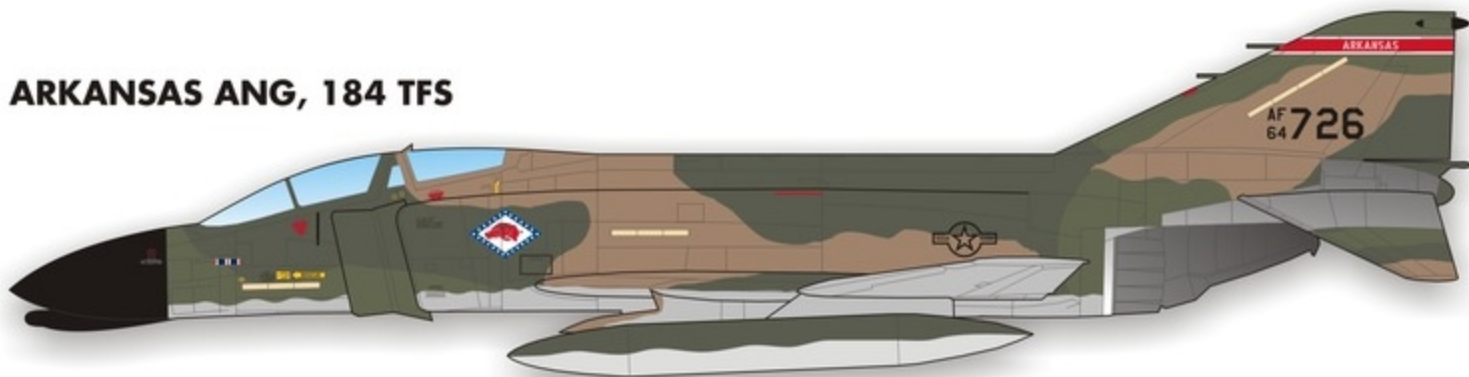

Caracal Models

CD48038

Air National Guard

F-4C/D

Part 3

AR, CA, IN, LA, MO and TX ANG

1/48 SCALE

DECALS PRINTED BY

COPYRIGHT 2013 CARACAL MODELS - ALL RIGHTS RESERVED

CARACAL MODELS CD48038

ANG F-4C/D PART 3

LOUISIANA ANG, 122 TFS

ARKANSAS ANG, 184 TFS

ARKANSAS ANG, 184 TFS "TAC'S OLDEST PHANTOM"

INDIANA ANG, 113 TFS

CALIFORNIA ANG, 196 TFS