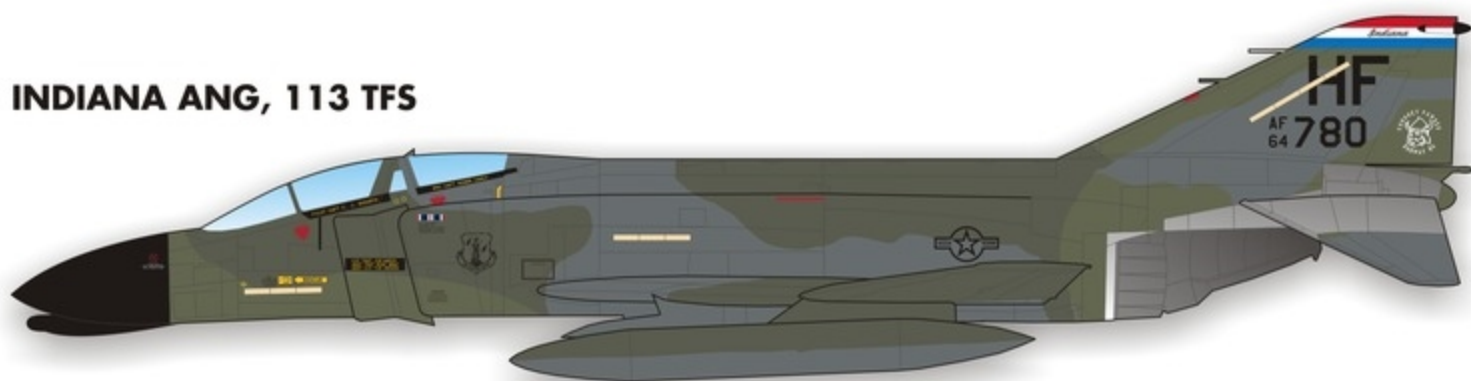

Caracal Models

CD48038

Air National Guard

F-4C/D

Part 3

AR, CA, IN, LA, MO and TX ANG

1/48 SCALE

DECALS PRINTED BY

COPYRIGHT 2013 CARACAL MODELS - ALL RIGHTS RESERVED

CARACAL MODELS CD48038

ANG F-4C/D PART 3

LOUISIANA ANG, 122 TFS

ARKANSAS ANG, 184 TFS

ARKANSAS ANG, 184 TFS "TAC'S OLDEST PHANTOM"

INDIANA ANG, 113 TFS

CALIFORNIA ANG, 196 TFS