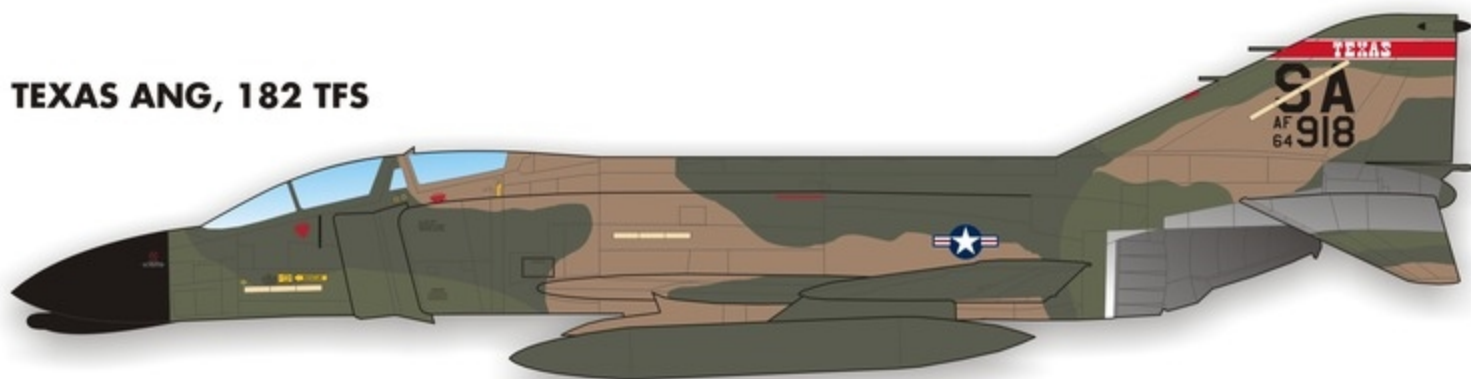

TEXAS ANG, 182 TFS