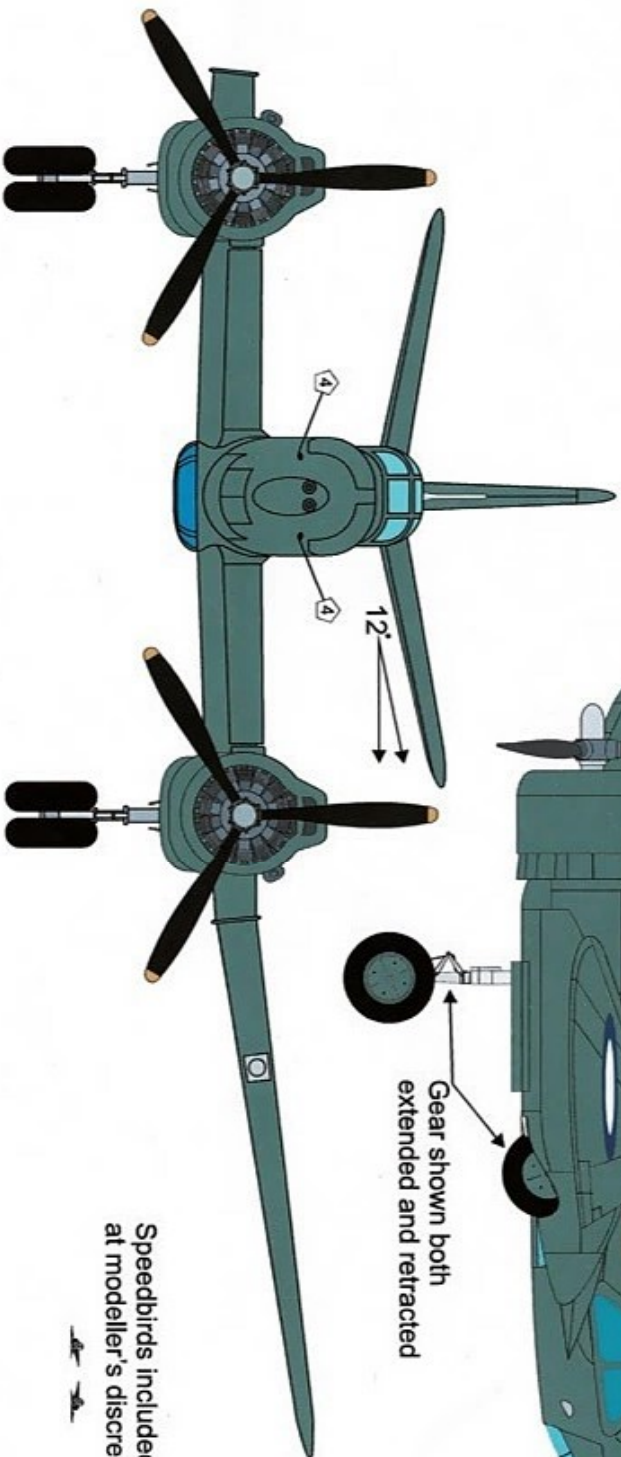

Note: Absence of dihedral on horizontal stabiliser while in camouflage scheme

Camouflage Pattern Diagram
Based on CAC drawings
Speedbirds included for use
at modeller's discretion

Foliage Green

Earth Brown

RAAF Sky Blue

Length:
39ft 7in 12141mm
1/72 168.6mm

Span:
59ft 0in 17983mm
1/72 249.7mm

Commonwealth Aircraft Corporation

CA-11 Woomera

Note: pronounced dihedral of horizontal stabiliser

Speedbirds included for use at modeller's discretion

Foliage Green

Length:
39ft 7in 12141mm
1/72 168.6mm

Spar:
59ft 0in 17983mm
1/72 249.7mm