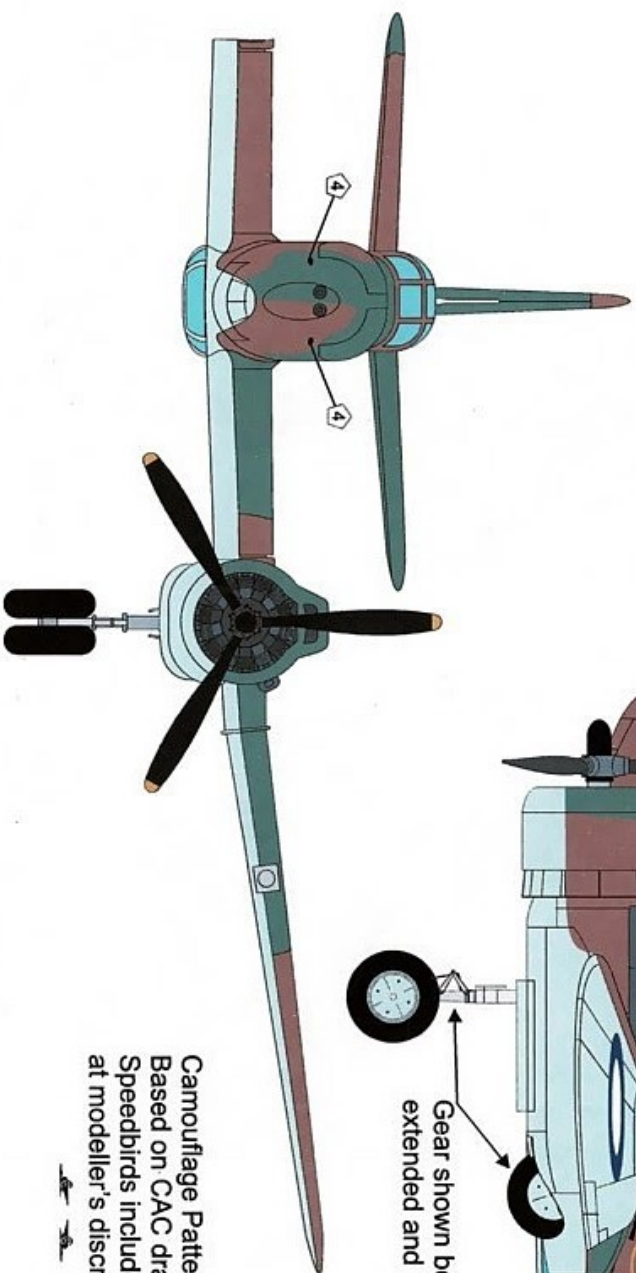

Southern Sky Models

CA-11 

WOOMERA

1/72 Scale Decals
Commonwealth Aircraft Corporation
CA-11 'Woomera'

www.southernskymodels.com.au

sales@southernskymodels.com.au

Commonwealth Aircraft Corporation

CA-11 Woomera

Note: Absence of dihedral on horizontal stabiliser while in camouflage scheme

Camouflage Pattern Diagram
Based on CAC drawings
Speedbirds included for use
at modeller's discretion

Foliage Green

Earth Brown

RAAF Sky Blue

Length:
39ft 7in 12141mm
1/72 168.6mm

Span:
59ft 0in 17983mm
1/72 249.7mm

Commonwealth Aircraft Corporation

CA-11 Woomera

Note: pronounced dihedral of horizontal stabiliser

Speedbirds included for use at modeller's discretion

Foliage Green

Length:
39ft 7in 12141mm
1/72 168.6mm

Spar:
59ft 0in 17983mm
1/72 249.7mm