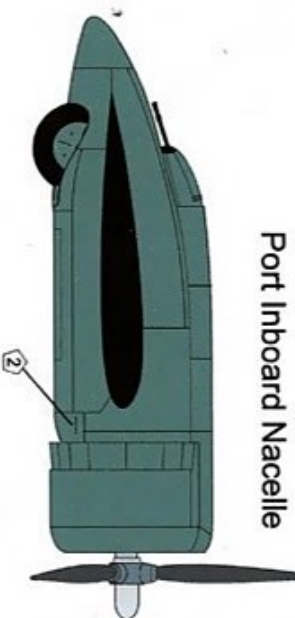

Note: Absence of dihedral on horizontal stabiliser while in camouflage scheme

Camouflage Pattern Diagram
Based on CAC drawings
Speedbirds included for use
at modeller's discretion

Foliage Green

Earth Brown

RAAF Sky Blue

Length:
39ft 7in 12141mm
1/72 168.6mm

Span:
59ft 0in 17983mm
1/72 249.7mm

Commonwealth Aircraft Corporation

CA-11 Woomera

Note: pronounced dihedral of horizontal stabiliser

Speedbirds included for use at modeller's discretion

Foliage Green

Length:
39ft 7in 12141mm
1/72 168.6mm

Spar:
59ft 0in 17983mm
1/72 249.7mm