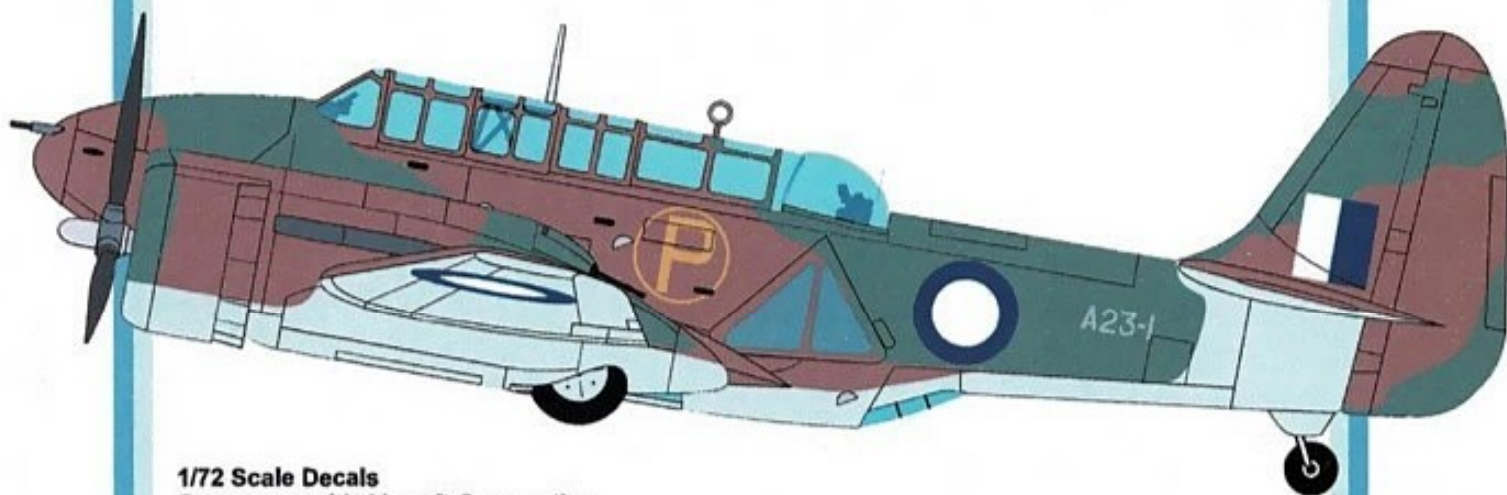

Southern Sky Models

CA-11 

WOOMERA

1/72 Scale Decals
Commonwealth Aircraft Corporation
CA-11 'Woomera'

www.southernskymodels.com.au

sales@southernskymodels.com.au

Commonwealth Aircraft Corporation

CA-11 Woomera

Note: Absence of dihedral on horizontal stabiliser while in camouflage scheme

Camouflage Pattern Diagram
Based on CAC drawings
Speedbirds included for use
at modeller's discretion

Foliage Green

Earth Brown

RAAF Sky Blue

Length:
39ft 7in 12141mm
1/72 168.6mm

Span:
59ft 0in 17983mm
1/72 249.7mm

Commonwealth Aircraft Corporation

CA-11 Woomera

Note: pronounced dihedral of horizontal stabiliser

Speedbirds included for use at modeller's discretion

Foliage Green

Length:
39ft 7in 12141mm
1/72 168.6mm

Spar:
59ft 0in 17983mm
1/72 249.7mm