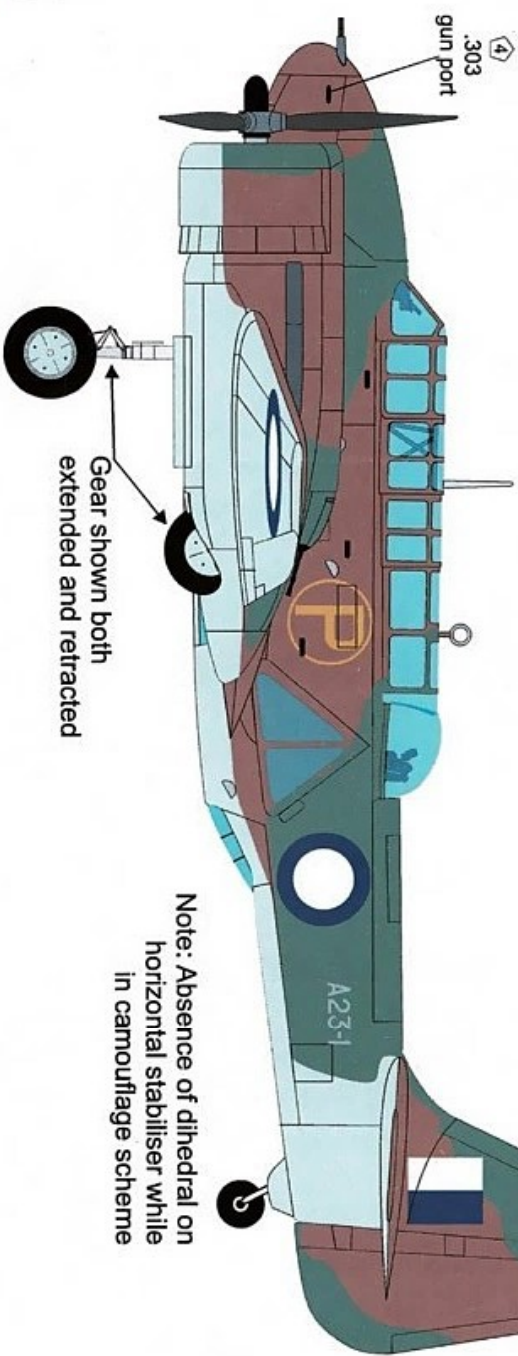

Southern Sky Models

CA-11 

WOOMERA

1/72 Scale Decals
Commonwealth Aircraft Corporation
CA-11 'Woomera'

www.southernskymodels.com.au

sales@southernskymodels.com.au

Commonwealth Aircraft Corporation

CA-11 Woomera

Note: Absence of dihedral on horizontal stabiliser while in camouflage scheme

Camouflage Pattern Diagram
Based on CAC drawings
Speedbirds included for use
at modeller's discretion

Foliage Green

Earth Brown

RAAF Sky Blue

Length:
39ft 7in 12141mm
1/72 168.6mm

Span:
59ft 0in 17983mm
1/72 249.7mm

Commonwealth Aircraft Corporation

CA-11 Woomera

Note: pronounced dihedral of horizontal stabiliser

Speedbirds included for use at modeller's discretion

Foliage Green

Length:
39ft 7in 12141mm
1/72 168.6mm

Spar:
59ft 0in 17983mm
1/72 249.7mm