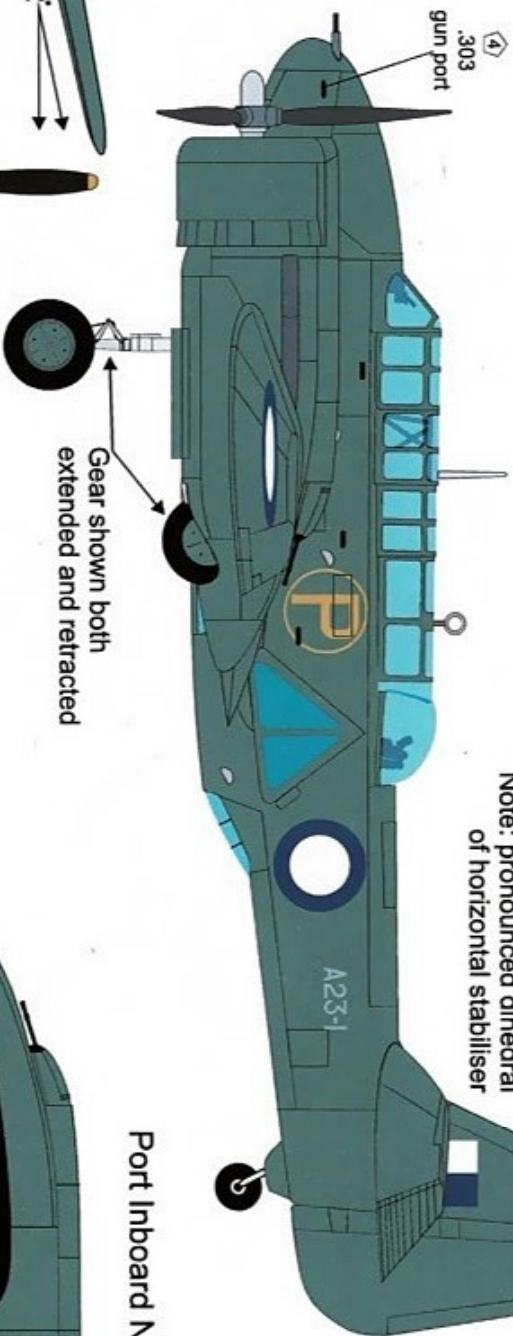

Note: Absence of dihedral on horizontal stabiliser while in camouflage scheme

Camouflage Pattern Diagram
Based on CAC drawings
Speedbirds included for use
at modeller's discretion

Foliage Green

Earth Brown

RAAF Sky Blue

Length:
39ft 7in 12141mm
1/72 168.6mm

Span:
59ft 0in 17983mm
1/72 249.7mm

Commonwealth Aircraft Corporation

CA-11 Woomera

Note: pronounced dihedral of horizontal stabiliser

Speedbirds included for use at modeller's discretion

Foliage Green

Length:
39ft 7in 12141mm
1/72 168.6mm

Spar:
59ft 0in 17983mm
1/72 249.7mm