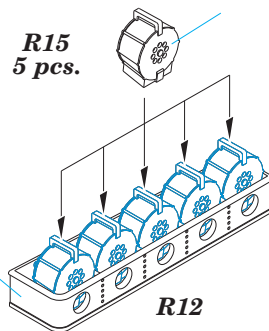

*plastic J27*

**A**

**R15**  
5 pcs.

MC214  
DARK IRON

INTERIOR COLOR

**R12**

**B**

MC214  
DARK IRON