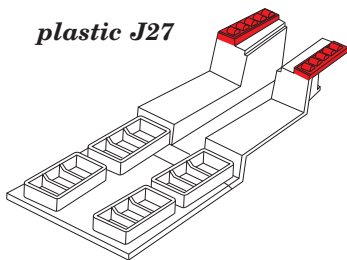

REMOVE ODSTRANIT	BEND OHNOUT	SYMMETRICAL ASSEMBLY SYMETRICKA MONTAZ
GRIND OBRUSIT	OPTION VOLBA	SCRIBE THE PANEL AND HOLES RYTI
DRILL HOLE VRTAT OTVOR	REPLACE NAHRADIT	REVERSE SIDE OTOČIT

plastic J27