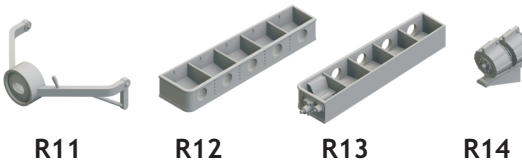

# 672 157 H8K2 Emily guns

for Hasegawa kit - pro stavebnici Hasegawa

1/72 scale

### COLOURS

GSI Creos (GUNZE)		Mr.METAL COLOR	
AQUEOUS	Mr.COLOR		
[H 47]	[C 41]	RED BROWN	
			[MC214] DARK IRON

This product contains metal and resin detail parts for upgrading scale plastic models. When selecting this set make sure that it is for the kit mentioned in product name as these sets are made specifically for that kit. When upgrading the model some cutting or corrections may be necessary for parts to fit accurately. **WARNING!** This set contains small and sharp parts. Work carefully in a ventilated and well-lit room. Safety glasses are recommended. This product is not suitable for children below 14 years of age.