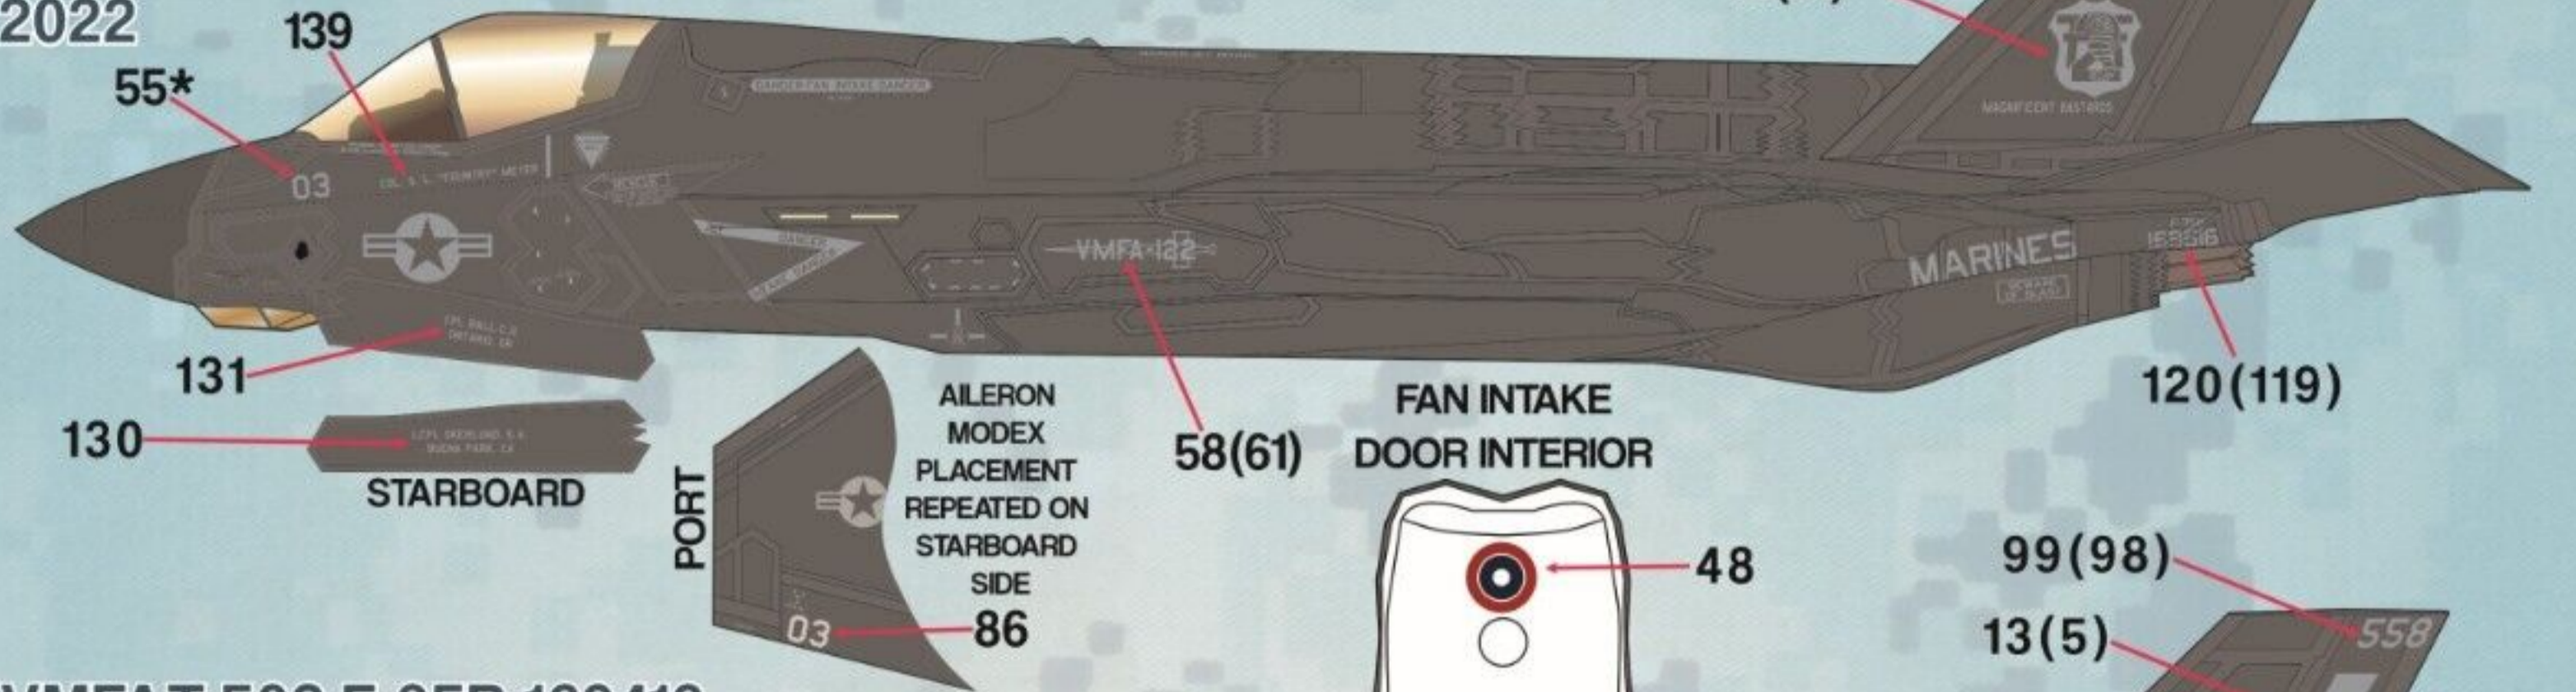

VMFA-122 F-35B 169616
USS MAKIN ISLAND
2022

FS 36170 FS 37875

VMFAT-502 F-35B 169413
MCAS MIRAMAR
2023