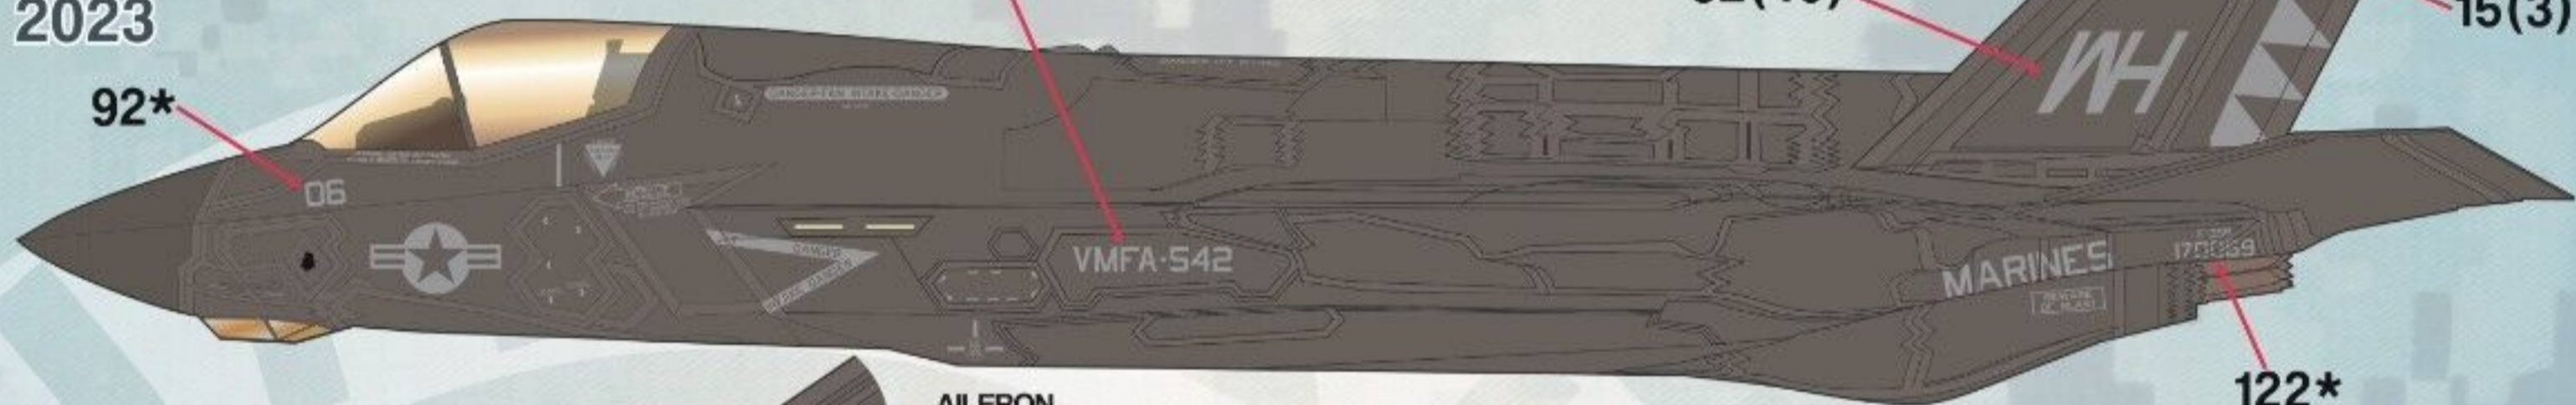

PORT

AILERON
MODEX #
PLACEMENT

STARBOARD

VMFA-542 F-35B 170069
MCAS CHERRY POINT

2023

92*

44

52(40)

15(3)

PORT

AILERON
MODEX
PLACEMENT
REPEATED ON
STARBOARD
SIDE

12(6)

INSIDE TAIL LEFT

VMFA-225 F-35B 169920
MCAS YUMA

2023

91*