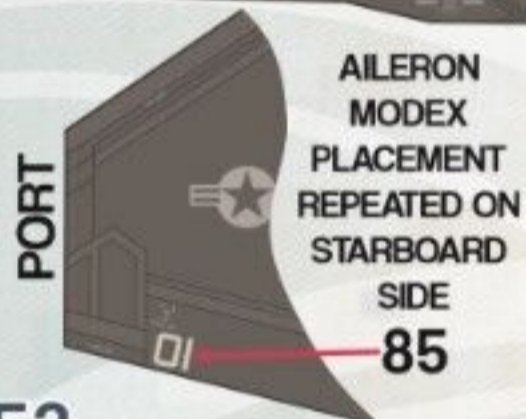

VMFA-214 F-35B 170053
MCAS YUMA
2023 103*