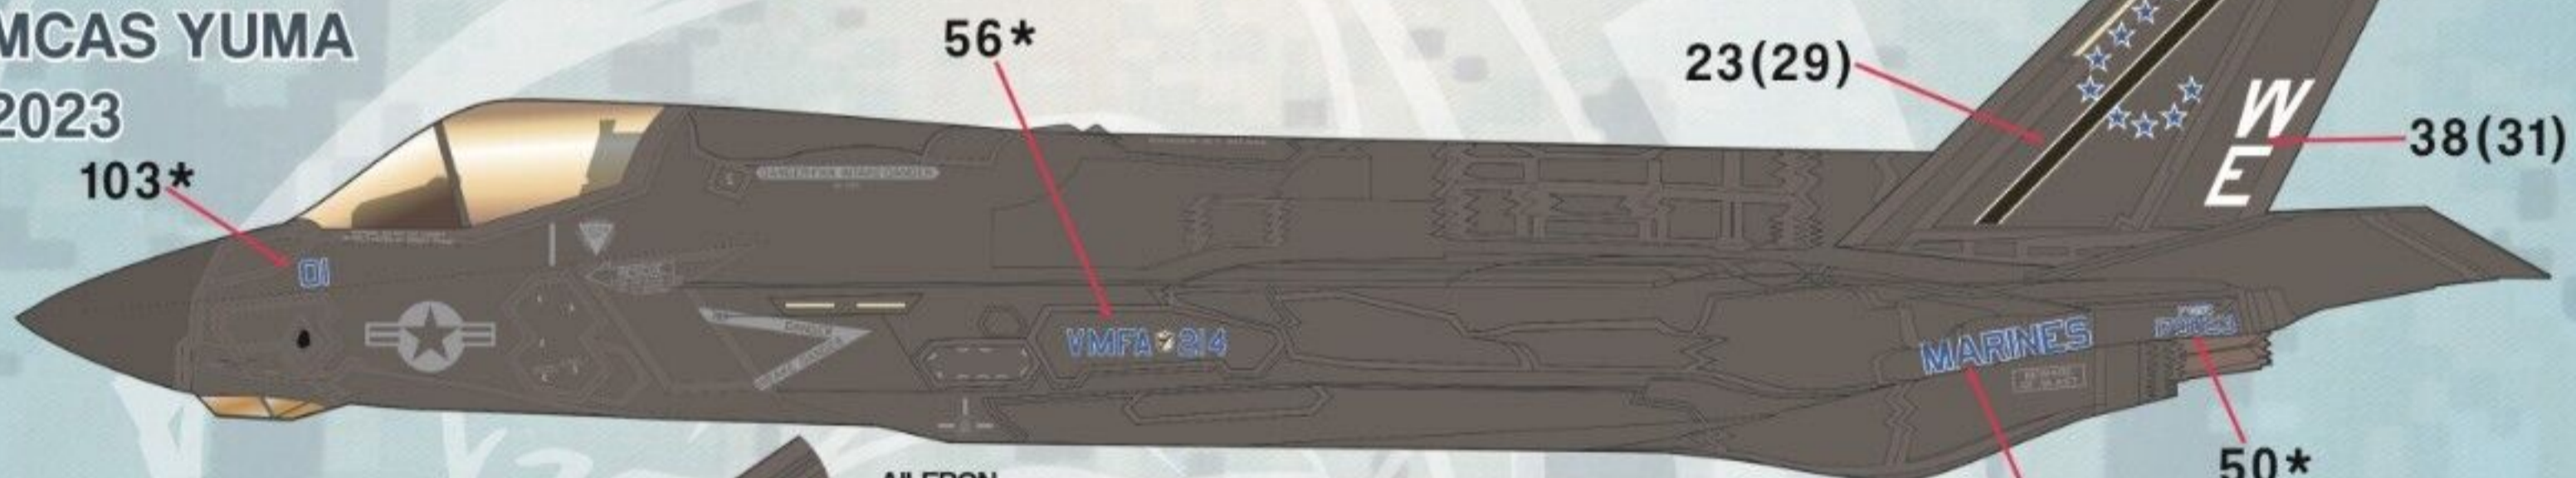

VMFA-214 F-35B 170063
MCAS YUMA
2023 113*