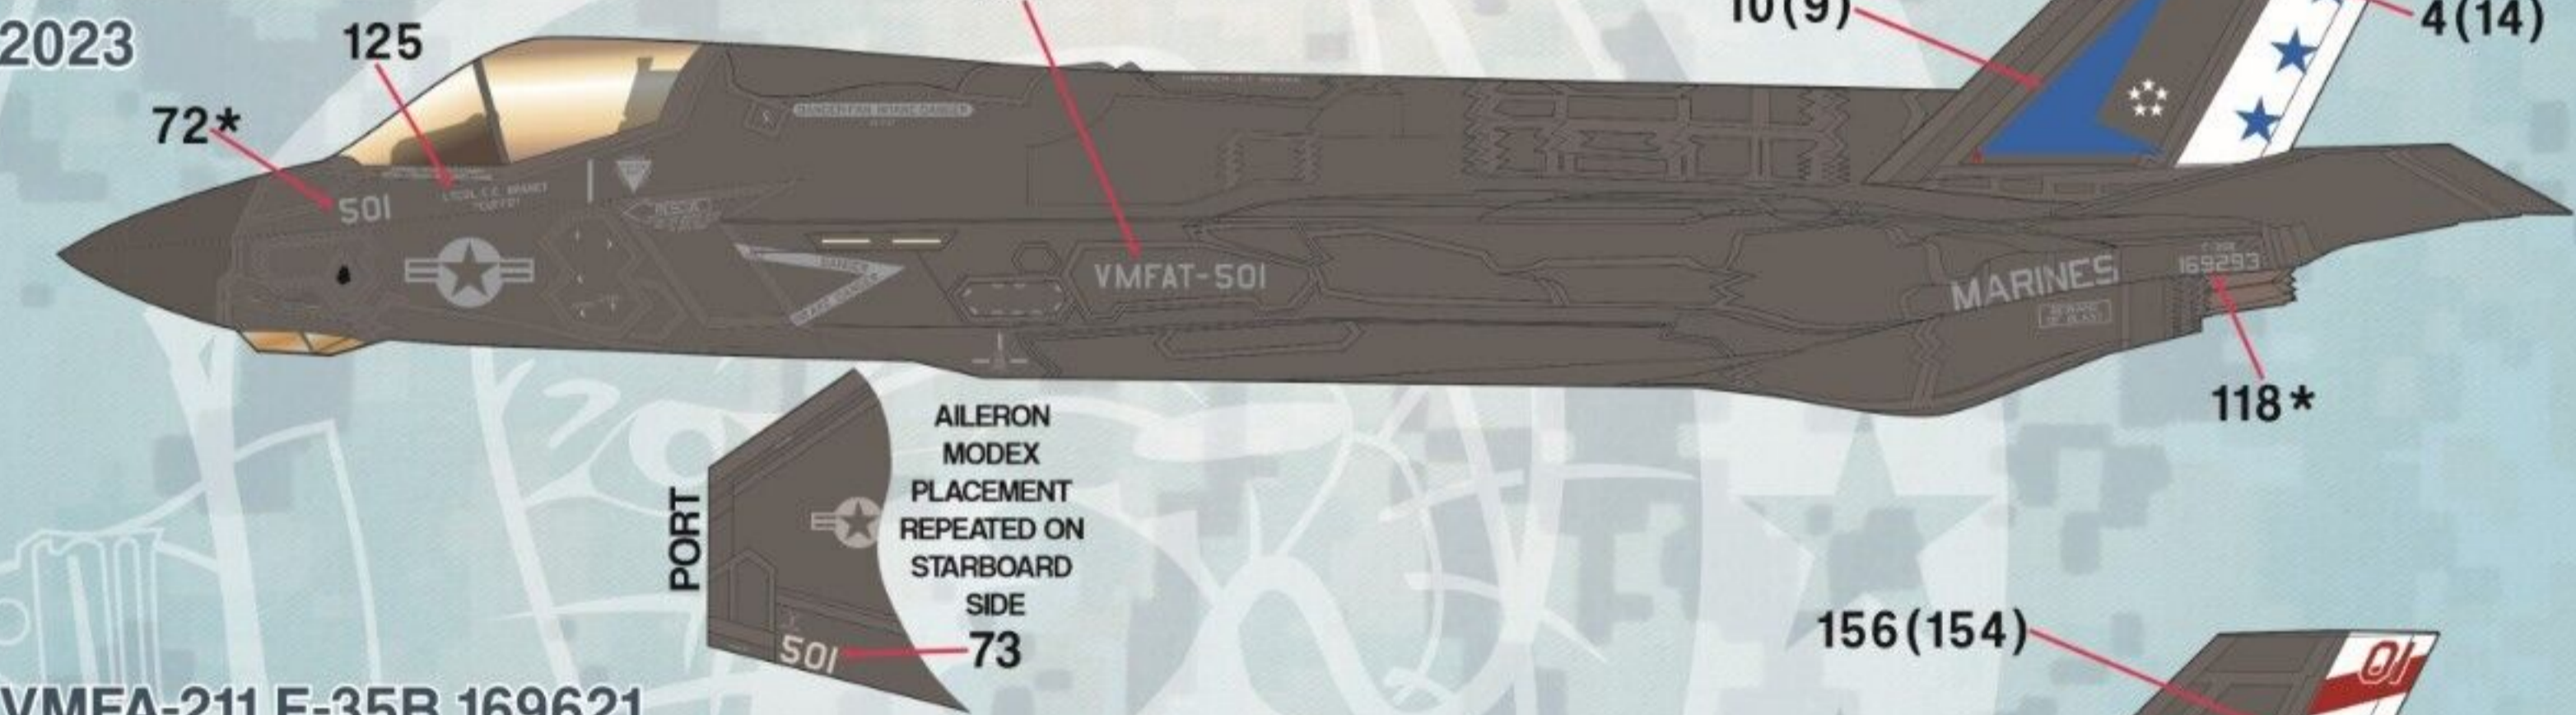

VMFA-211 F-35B 169621
MCAS YUMA
2023