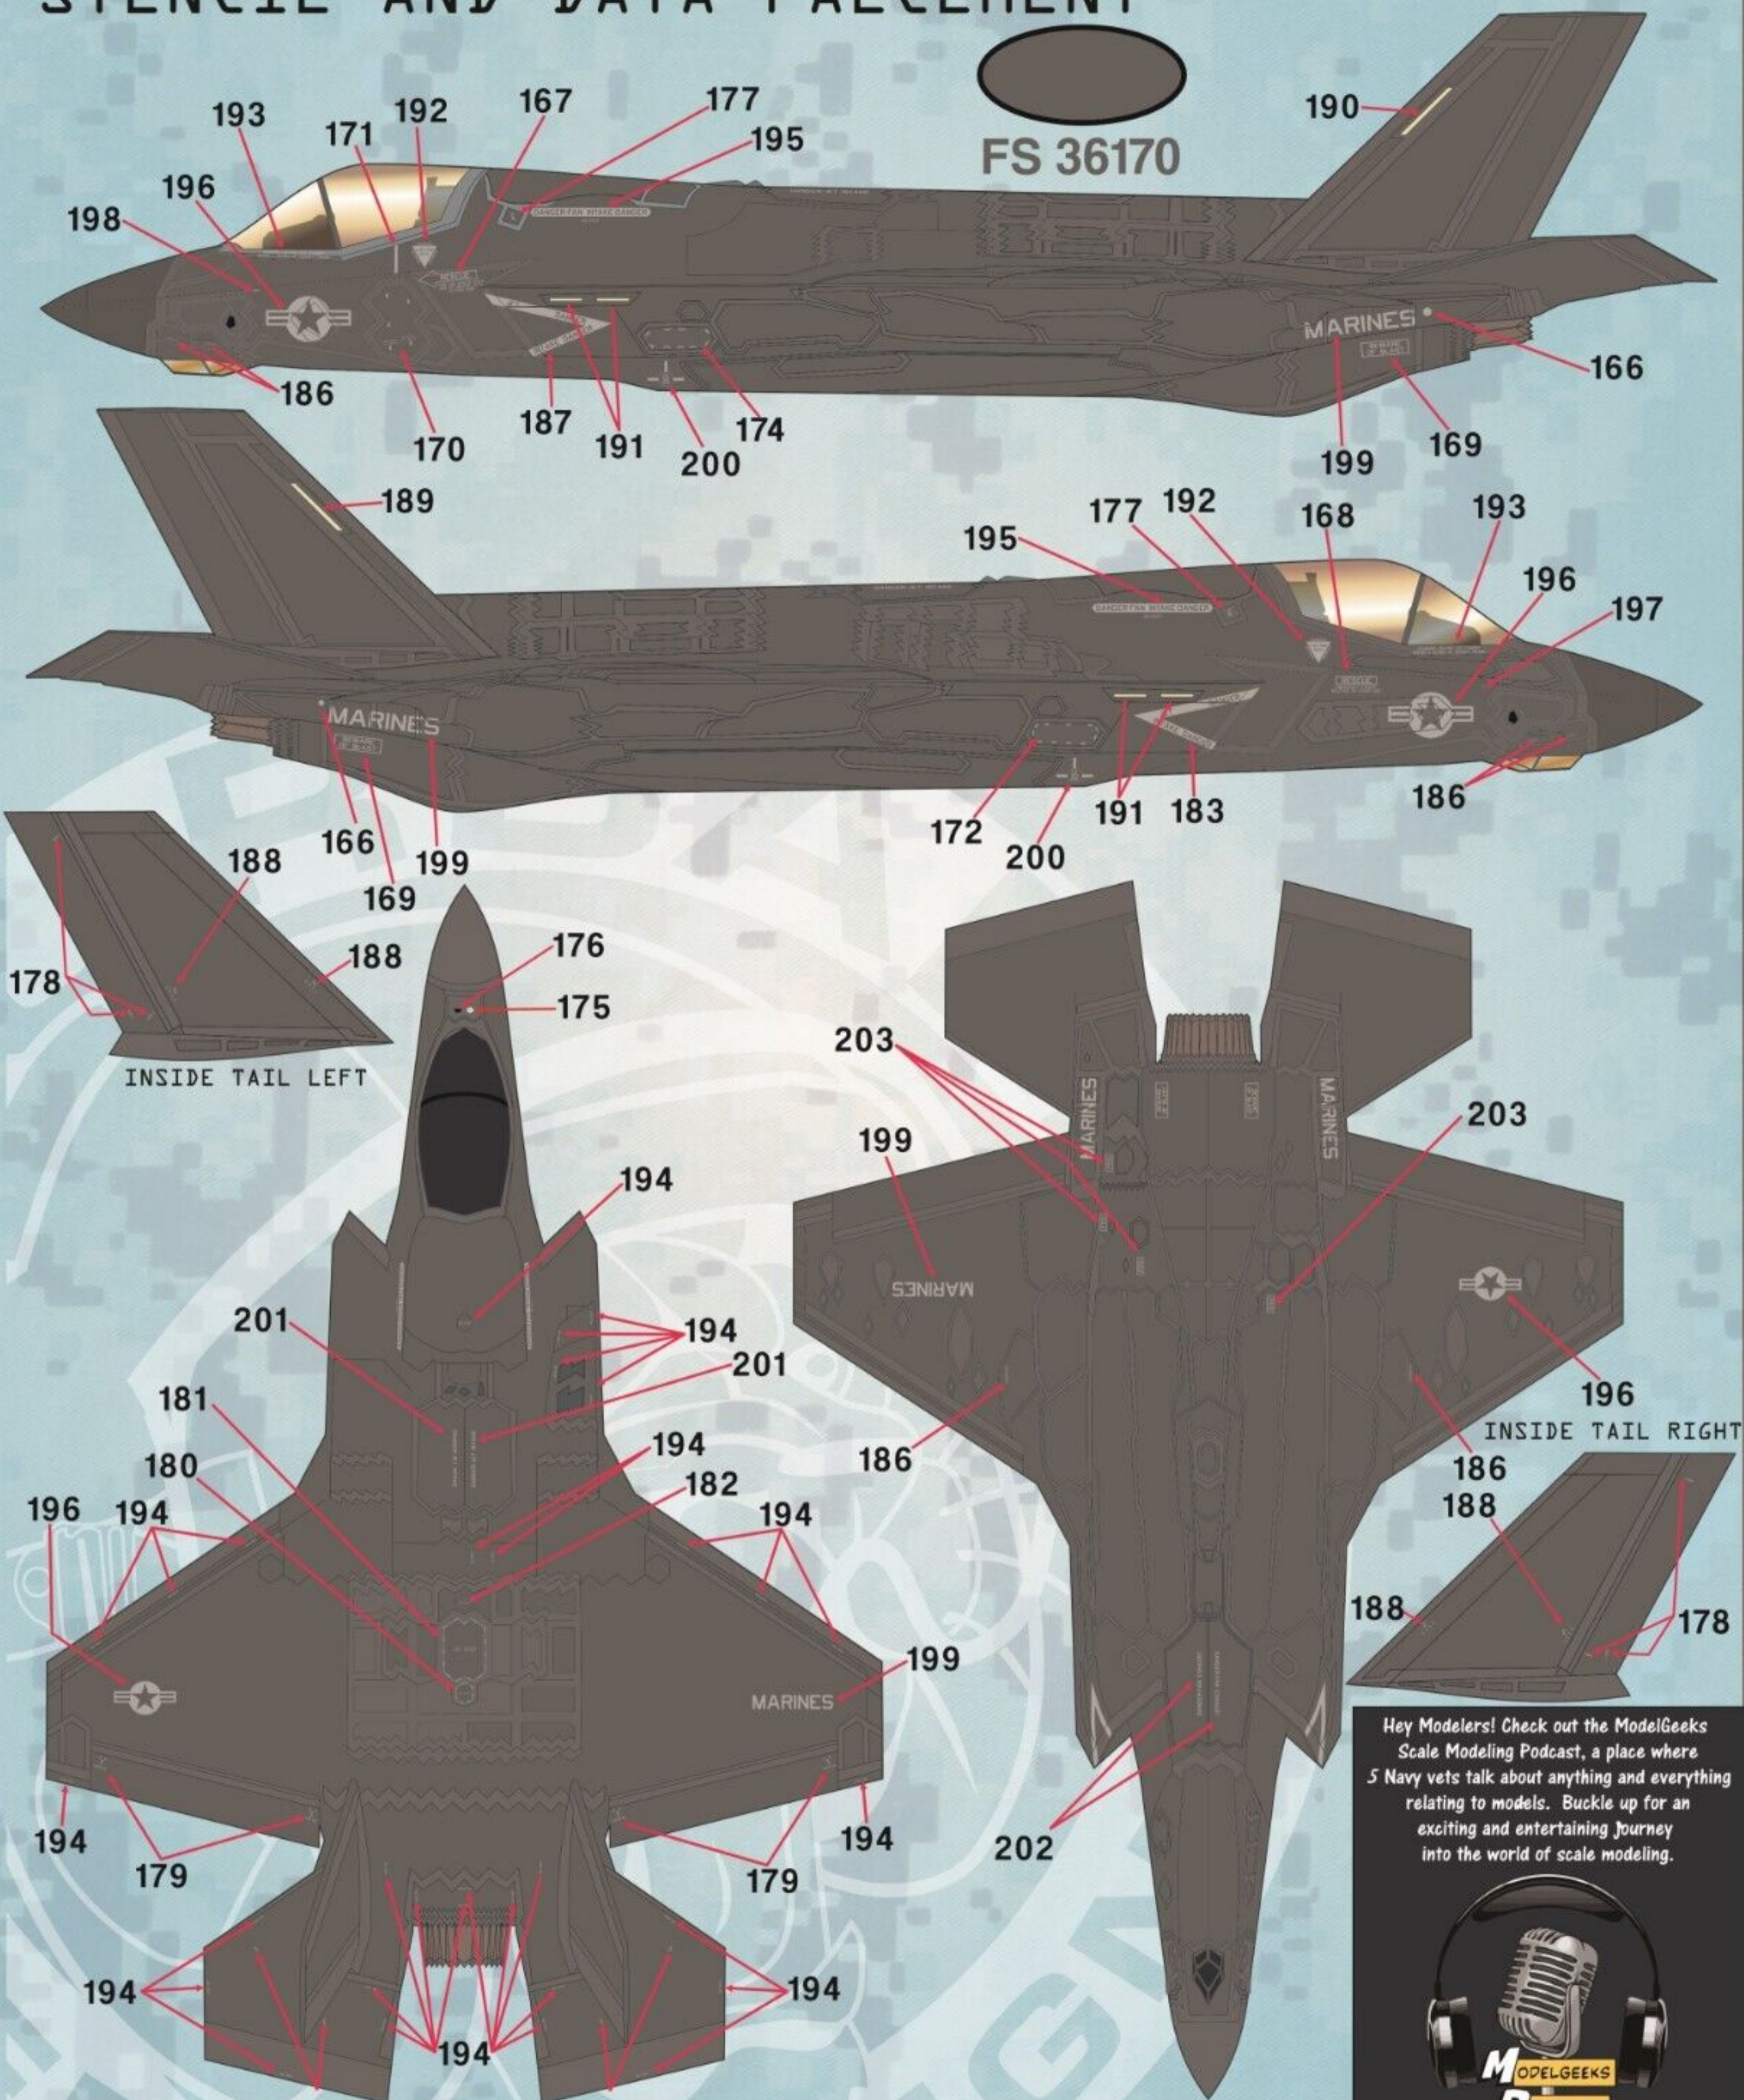

STENCIL AND DATA PALCEMENT

FS 36170

Hey Modelers! Check out the ModelGeeks Scale Modeling Podcast, a place where 5 Navy vets talk about anything and everything relating to models. Buckle up for an exciting and entertaining Journey into the world of scale modeling.