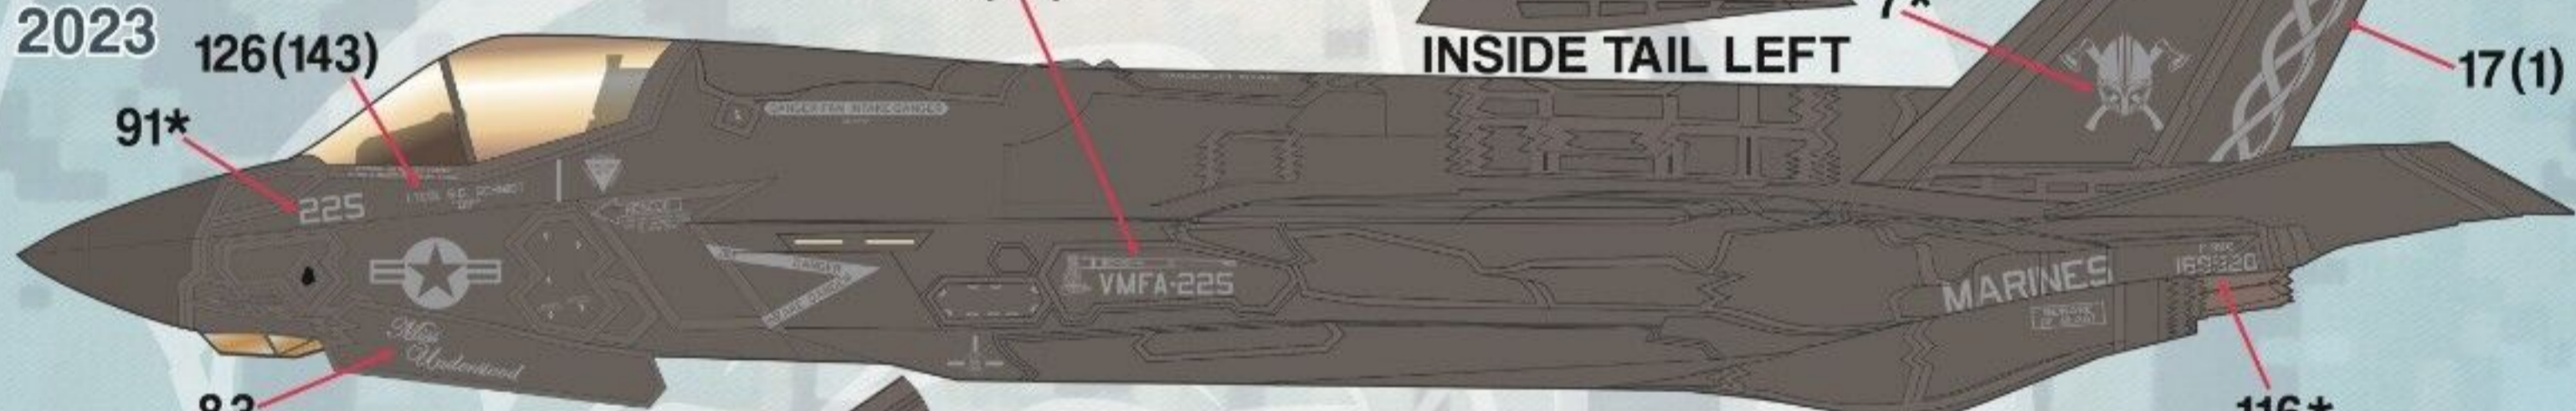

PORT

AILERON
MODEX
PLACEMENT
REPEATED ON
STARBOARD
SIDE

12(6)

INSIDE TAIL LEFT

VMFA-225 F-35B 169920
MCAS YUMA

2023

91*

59(60)

54(41)

17(1)

78

WALL BANZAI
STARBOARD

PORT

AILERON
MODEX
PLACEMENT
REPEATED ON
STARBOARD
SIDE

107

VMFA-122 F-35B 169611
USS MAKIN ISLAND

2022

109*

46*

8(11)

27(25)