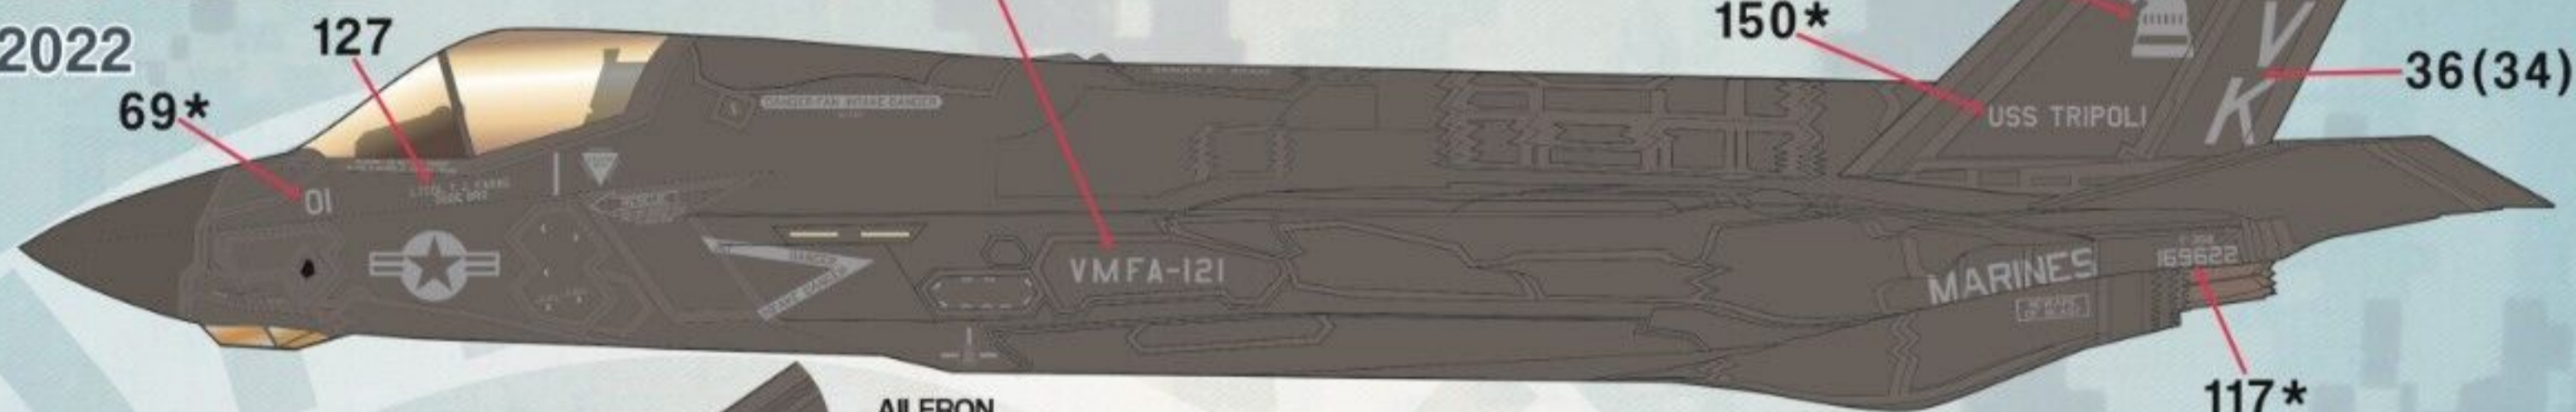

VMFA-214 F-35B 170053
MCAS YUMA
2023 103*