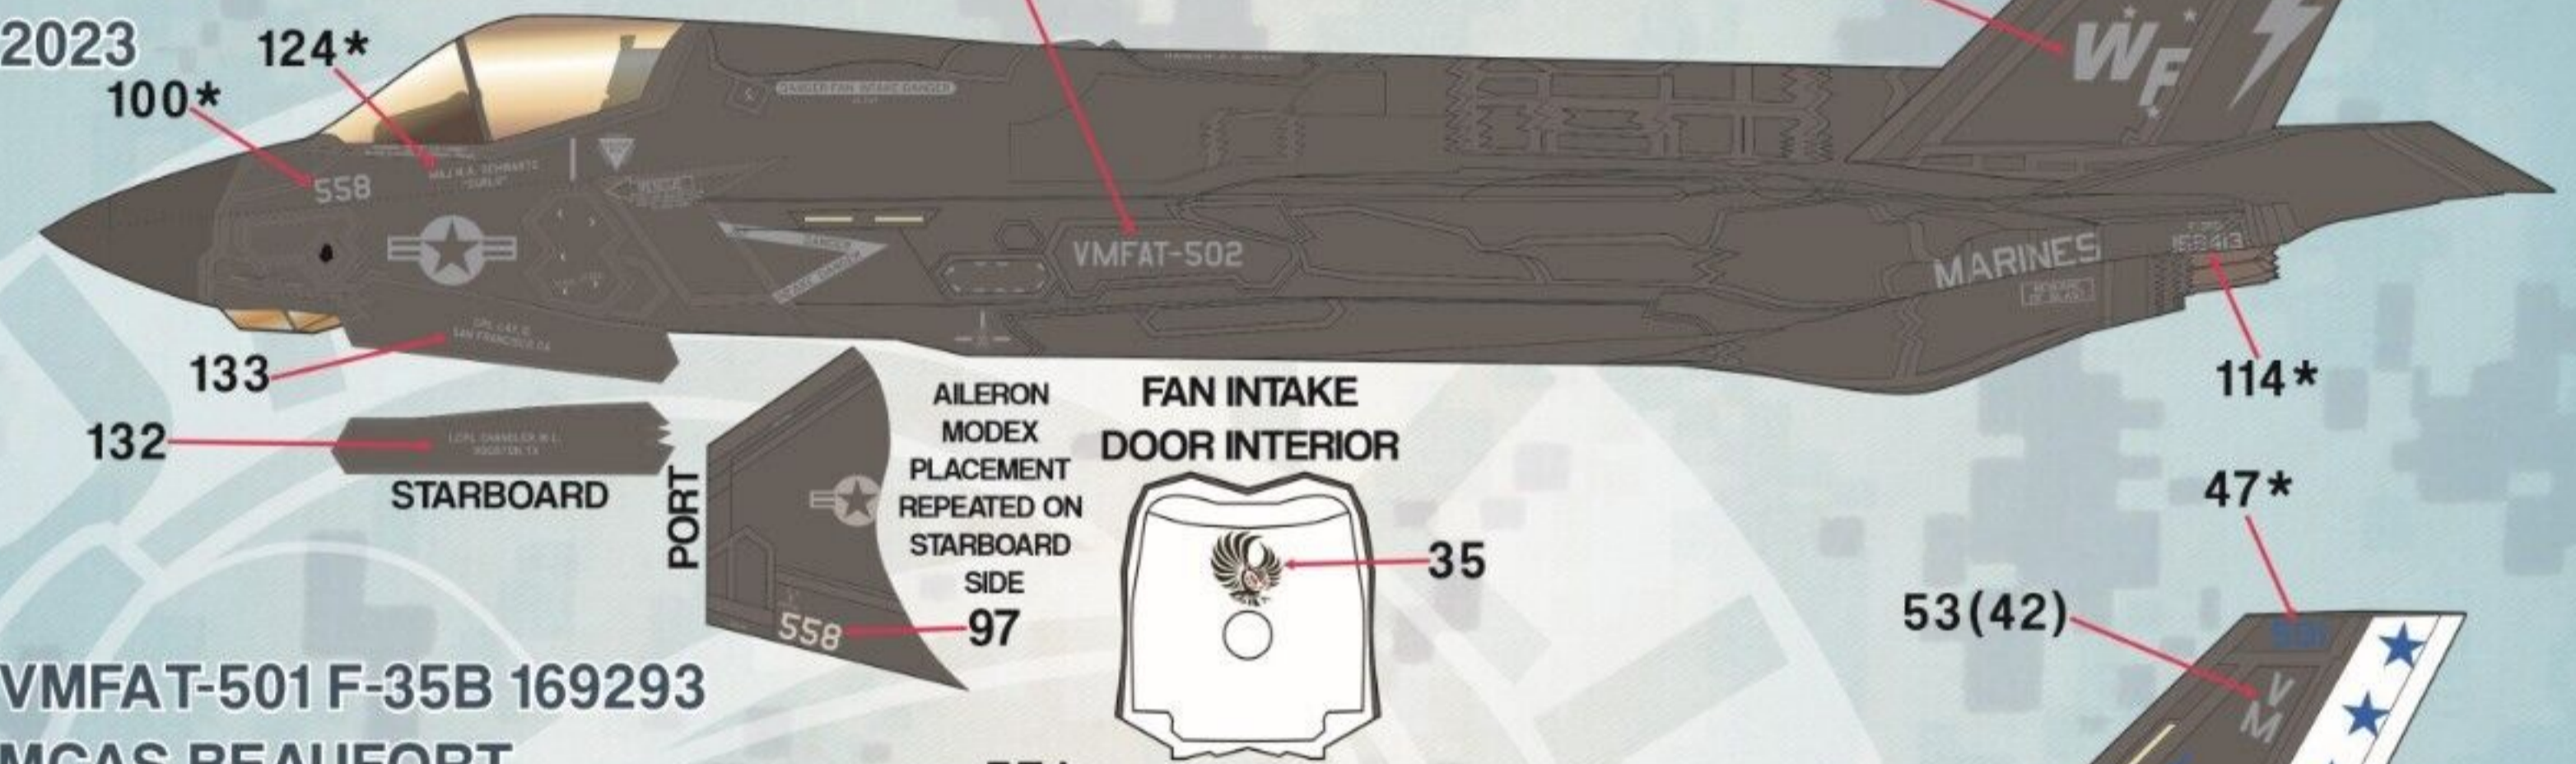

VMFAT-501 F-35B 169293
MCAS BEAUFORT
2023