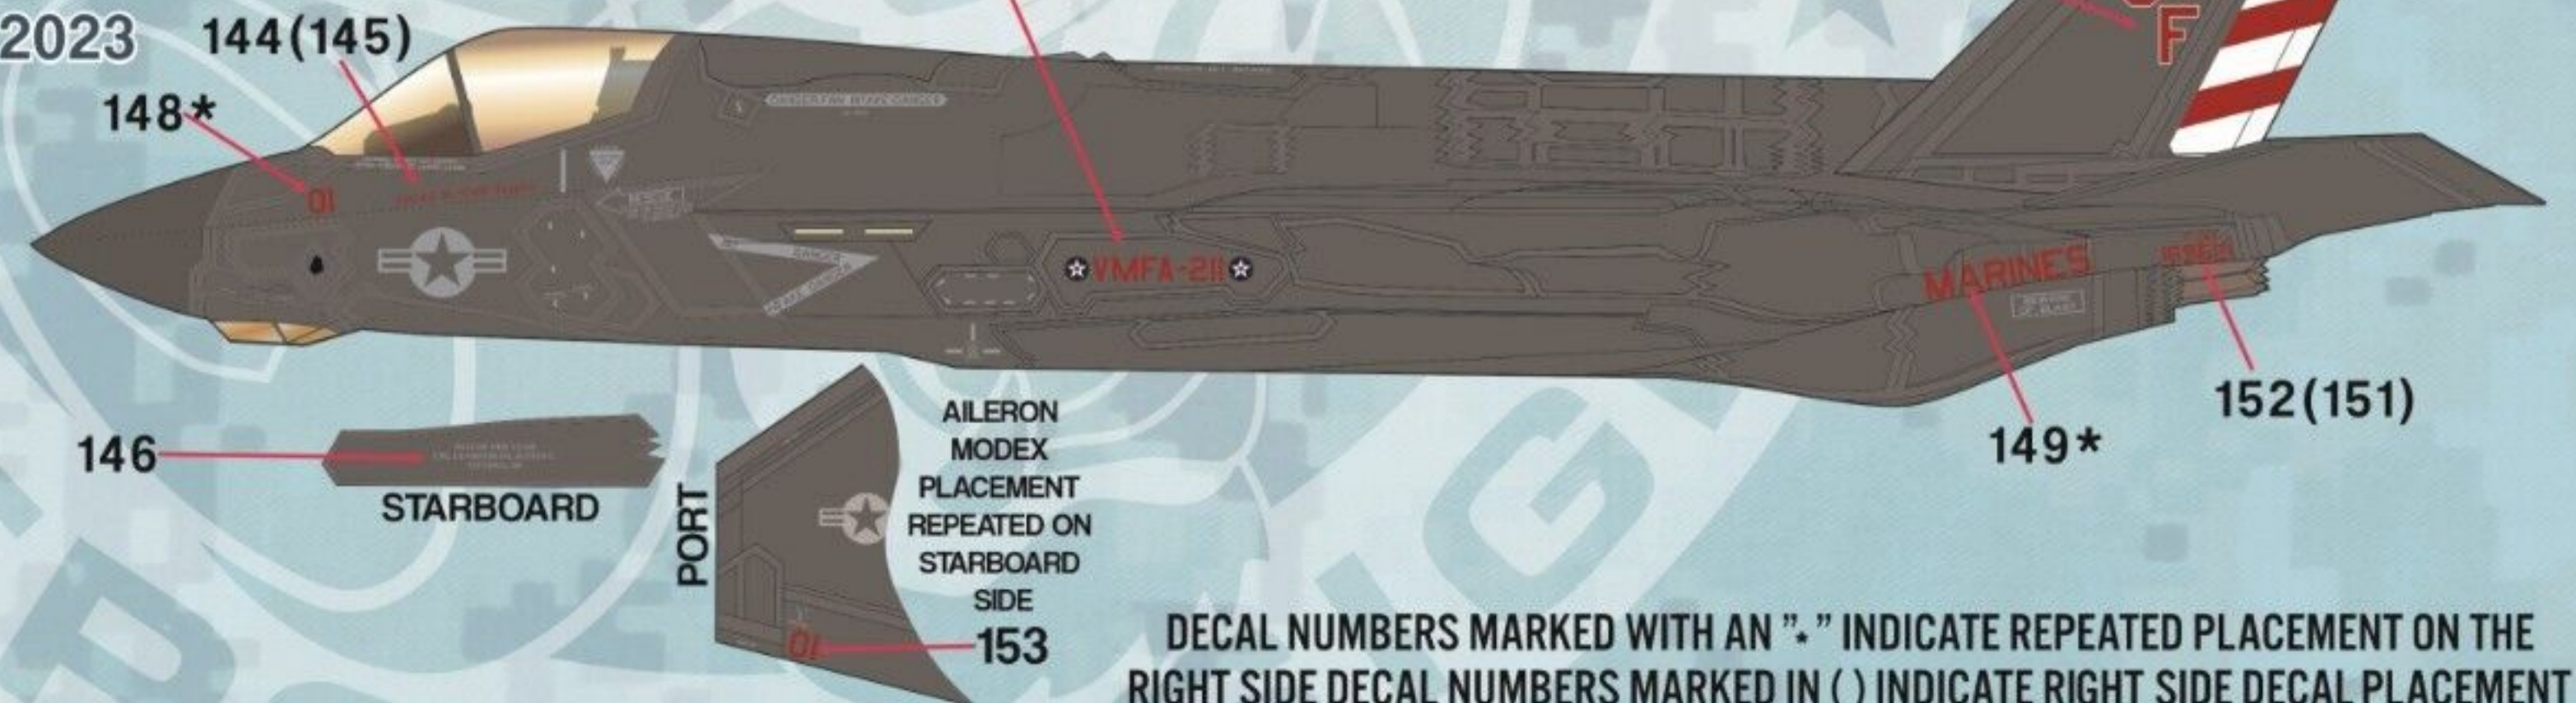

DECAL NUMBERS MARKED WITH AN "*" INDICATE REPEATED PLACEMENT ON THE RIGHT SIDE DECAL NUMBERS MARKED IN ( ) INDICATE RIGHT SIDE DECAL PLACEMENT