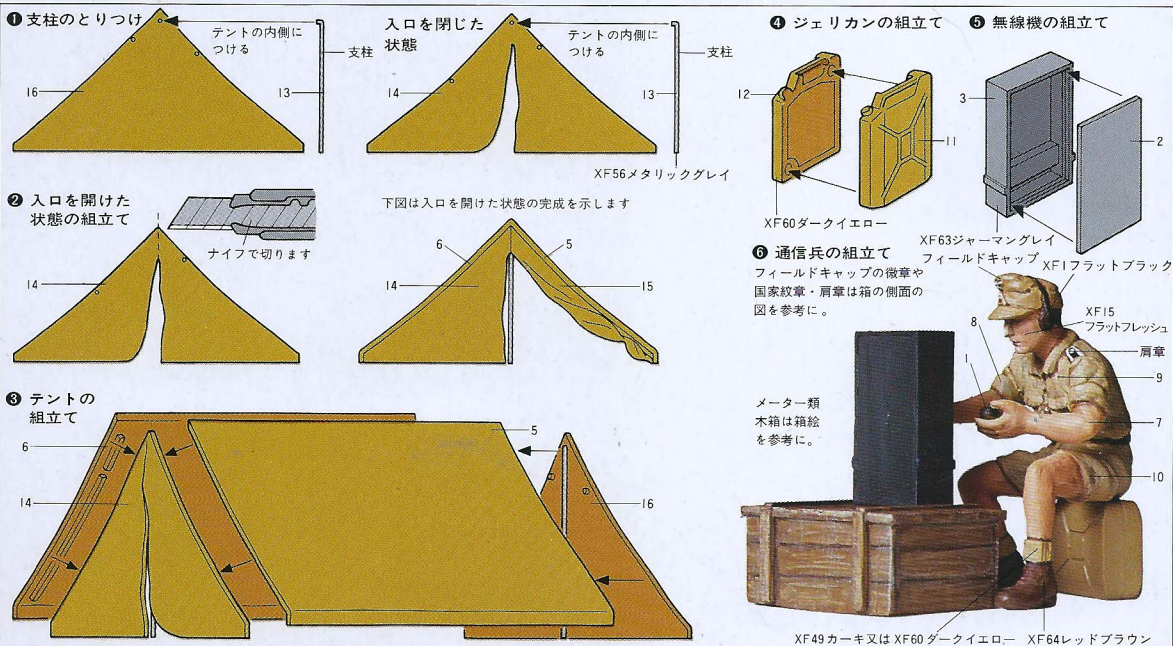

MILITARY MINIATURES

1/35 SCALE TENT SET

★MODELING SKILLS HELPFUL IF UNDER 10 YEARS OF AGE

テントセット

キットはテントの入口を開けた状態、閉じた状態の2種類に作れます。

※オレンジブラウンの配合：XF7フラットレッド1+XF3フラットイエロー1

TAMIYA, INC. 3-7 ONDAWARA, SURUGA-KU, SHIZUOKA 422-8610 JAPAN

《テントについて》テントは、野営にはもちろん、仮の救護所や捕虜収容所、通信班の中継地の設営などに使われたようです。このセットのテントは、ドイツ軍でよく使われていたと思われる比較的小型のものをモデル化してありますが、イギリス軍やアメリカ軍でも似たようなものを使ったと思われます。色は、歩兵の制服の色とほぼ同じで、アフリカ戦線のドイツ軍はカーキ色またはカーキ色があせた状態のダークイエ

ロー。同じくイギリス軍はサンド。東部戦線やヨーロッパでのドイツ軍はフィールドグレイ、イギリス軍はこげ茶、アメリカ軍はオリブドラブと考えられます。ただヨーロッパ戦線では建物を使うことが多く、テントはあまり使われなかったようです。《通信機と通信兵》通信機は、送受信機が一体となったFu.d2と呼ばれるもので、広く使われたと思われます。なお通信兵はアフリカ軍団の姿でモデル化してあります。

《模型要目》★1/35スケールで、テントをモデル化したキットです。★テントは布の織目、たるみなどリアルに表現。入口は開いた状態、閉じた状態のどちらかを選べます。★通信中のドイツ・アフリカ軍団の人形1体、通信機、木箱、ジェリカンつき。小さな情景の製作も楽しんでいただけます。

TAMIYA

(株)タミヤ 静岡市駿河区恩田原3-7

www.tamiya.com