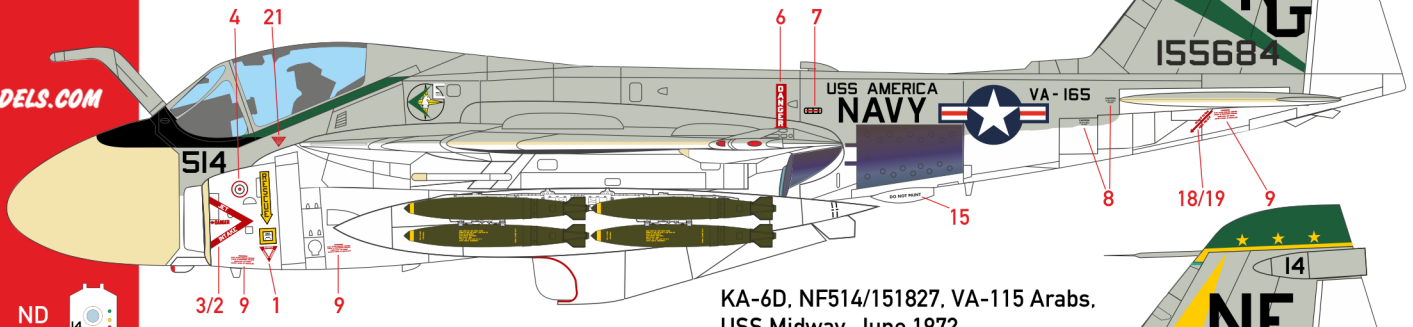

A-6C, NG514/155684, VA-165 Boomers, USS America, May 1970.

CTAMODELS.COM