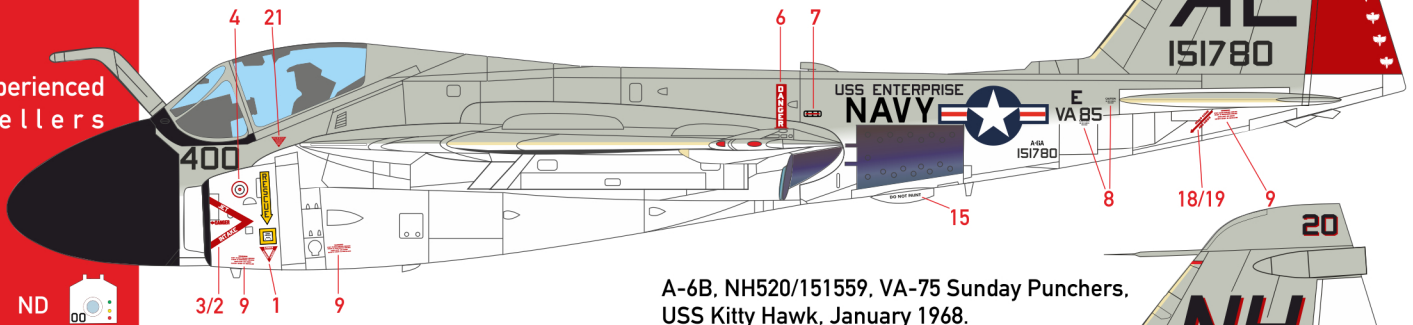

A-6A, AE400/151780, VA-85 Black Falcons, prepare to deployment to USS Enterprise, 1964.

For experienced modellers