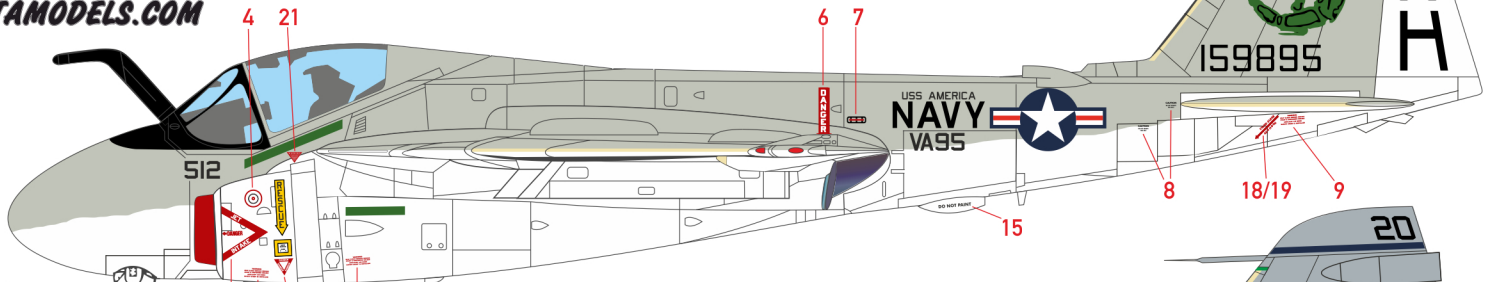

No.38 © 2021

ND

A-6E TRAM, NH512/159895, VA-95 Green Lizards,
USS America, May 1981.