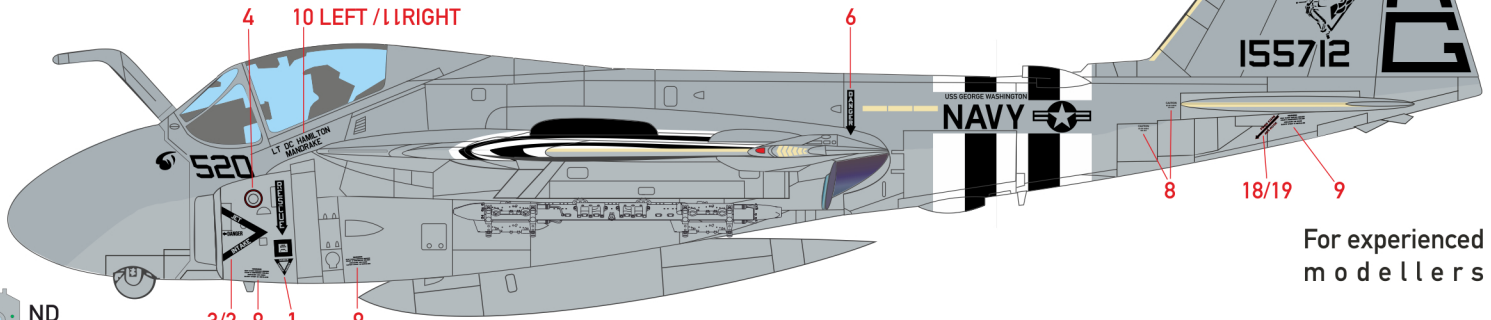

CTAMODELS.COM

ND

A-6E TRAM, AG520/155715, VA-34 Blue Blasters,
USS George Washington, June 1994.

For experienced
modellers

ND

15517 All Markings - Black

FS 595 Color Chart

17875

16440

33613

27038

36320

36375