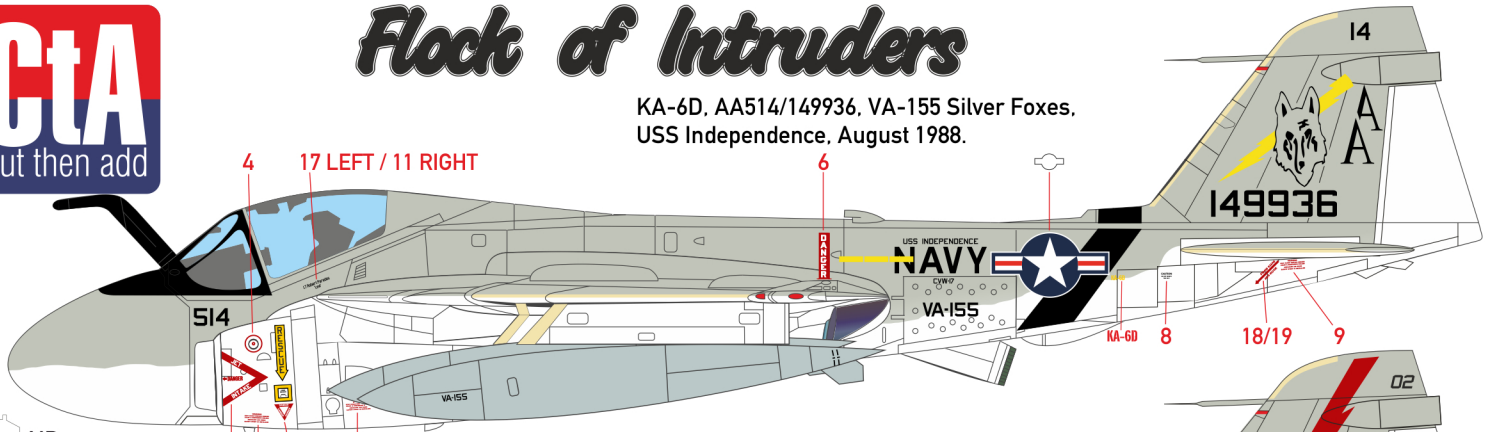

FS 595 Color Chart 17875 16440 33613 27038

SCALE 1:72

Flock of Intruders

KA-6D, AA514/149936, VA-155 Silver Foxes,
USS Independence, August 1988.

ND

A-6E, AE502/154126, VA-176 Thunderbolts,
USS America, February 1978.