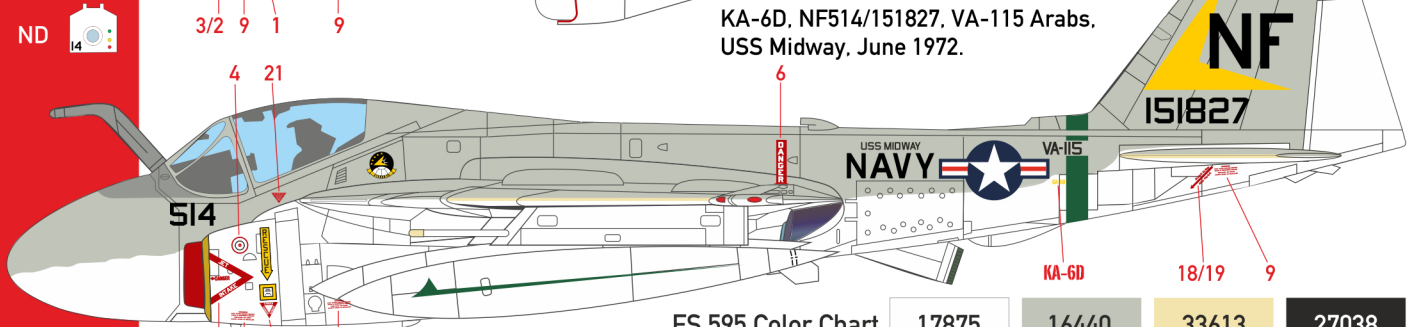

For experienced modellers

A-6B, NH520/151559, VA-75 Sunday Punchers, USS Kitty Hawk, January 1968.

No.37 © 2021

A-6C, NG514/155684, VA-165 Boomers, USS America, May 1970.

CTAMODELS.COM

KA-6D, NF514/151827, VA-115 Arabs, USS Midway, June 1972.

FS 595 Color Chart 17875 16440 33613 27038

SCALE 1:72

Flock of Intruders

KA-6D, AA514/149936, VA-155 Silver Foxes,
USS Independence, August 1988.

ND

A-6E, AE502/154126, VA-176 Thunderbolts,
USS America, February 1978.