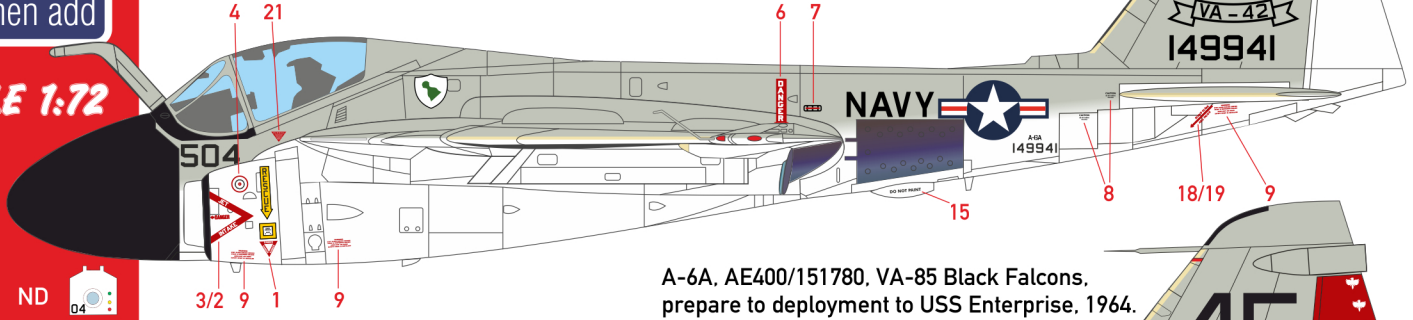

Flock of Intruders

A-6A, A-6B, A-6C, KA-6D, A-6E, A-6E TRAM

A-6A, AD504/149941, VA-42 Green Pawns, USS Forrester, August 1963.

SCALE 1:72

A-6A, AE400/151780, VA-85 Black Falcons, prepare to deployment to USS Enterprise, 1964.