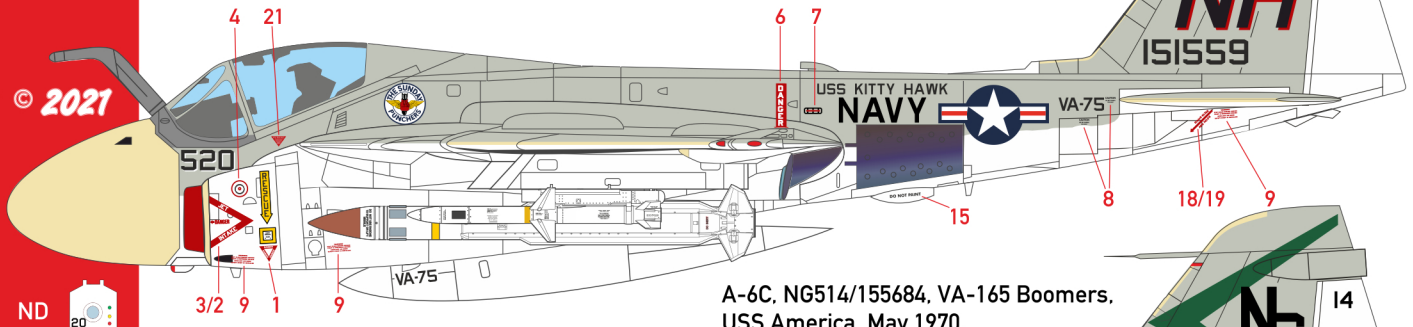

A-6B, NH520/151559, VA-75 Sunday Punchers, USS Kitty Hawk, January 1968.

No.37 © 2021