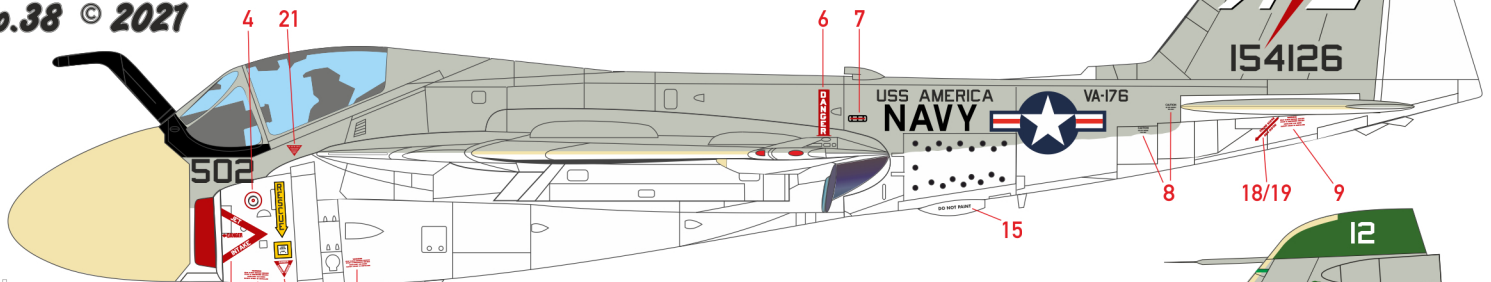

FS 595 Color Chart 17875 16440 33613 27038

SCALE 1:72

Flock of Intruders

KA-6D, AA514/149936, VA-155 Silver Foxes,
USS Independence, August 1988.

ND

A-6E, AE502/154126, VA-176 Thunderbolts,
USS America, February 1978.