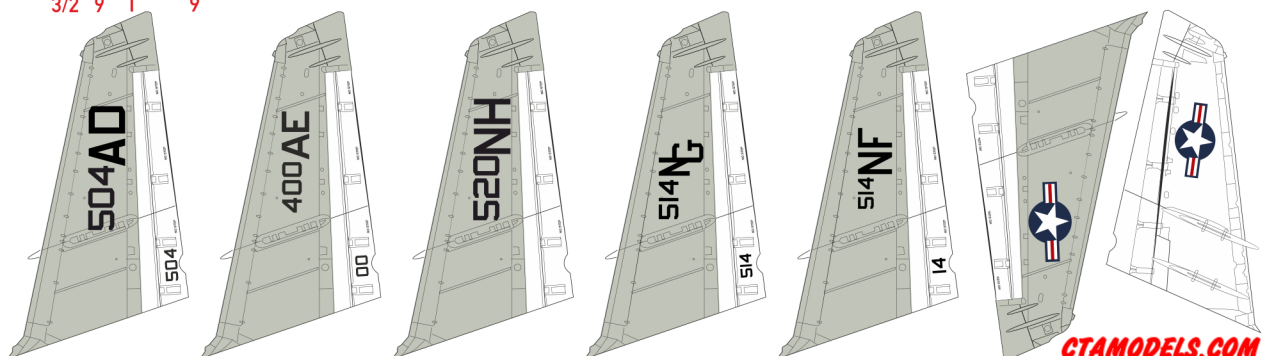

Flock of Intruders

A-6A, A-6B, A-6C, KA-6D, A-6E, A-6E TRAM

A-6A, AD504/149941, VA-42 Green Pawns, USS Forrester, August 1963.

SCALE 1:72

A-6A, AE400/151780, VA-85 Black Falcons, prepare to deployment to USS Enterprise, 1964.

FS 595 Color Chart 17875 16440 33613 27038

SCALE 1:72

Flock of Intruders

KA-6D, AA514/149936, VA-155 Silver Foxes,
USS Independence, August 1988.

ND

A-6E, AE502/154126, VA-176 Thunderbolts,
USS America, February 1978.