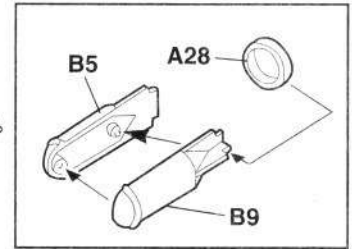

2 弹舱装配 Cartridge cabin