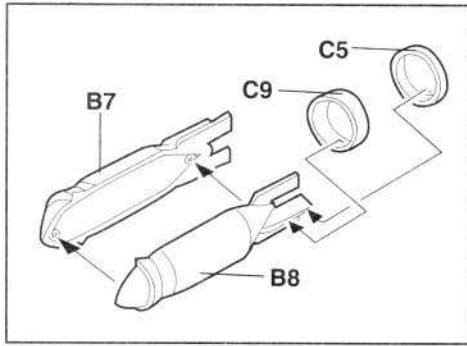

2 弹舱装配 Cartridge cabin