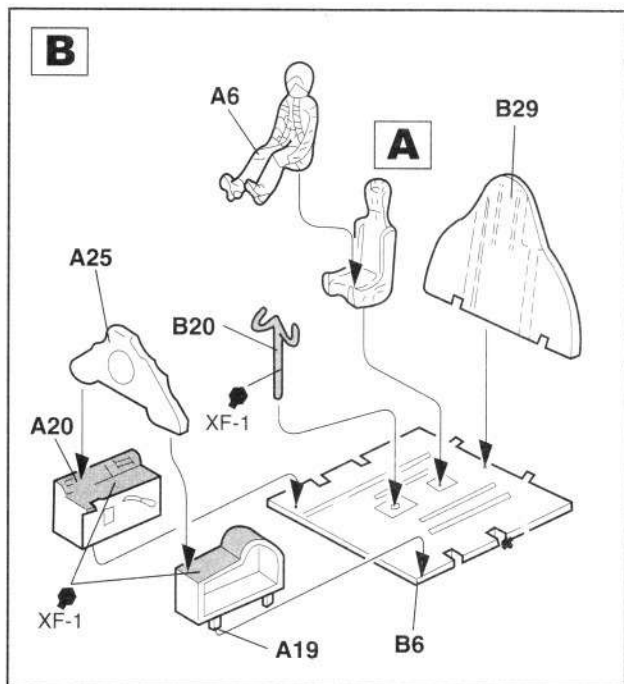

制作2套 Make two