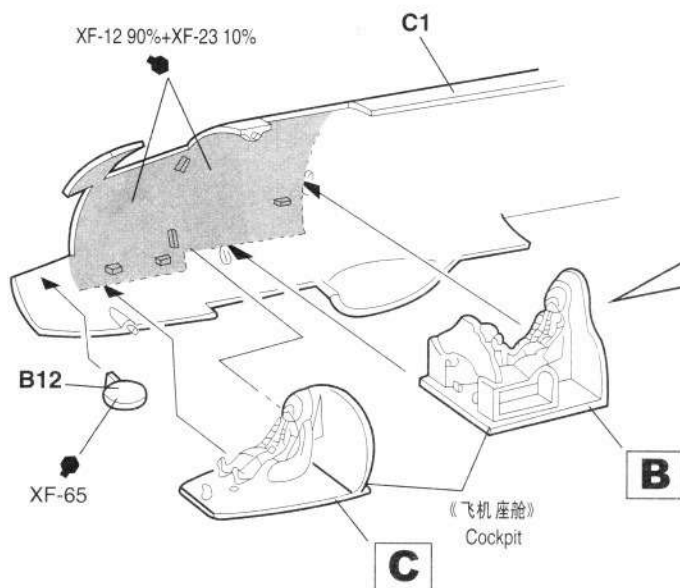

制作2套 Make two