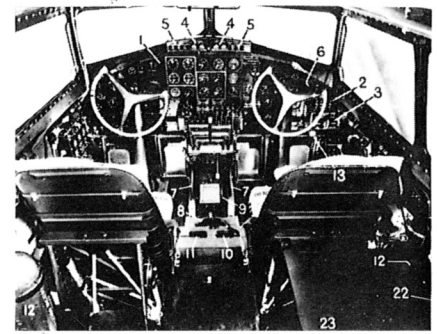

3 Fuselage assembly

Waist gunners' compartment: Chromate green
Bombardier's compartment: Chromate green, Black panels panels