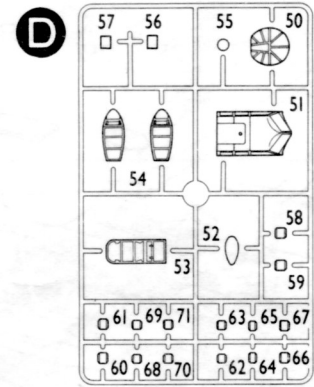

### 7 Wing, elevator and canopy installation

Lower stabilizer, Right

104

### 8 Final assembly

Tail wheel: Black  
 Bomb bay door interiors: Chromate green

BOMB BAY

All silver finish

1666

716

**Parts locator diagrams**

1666