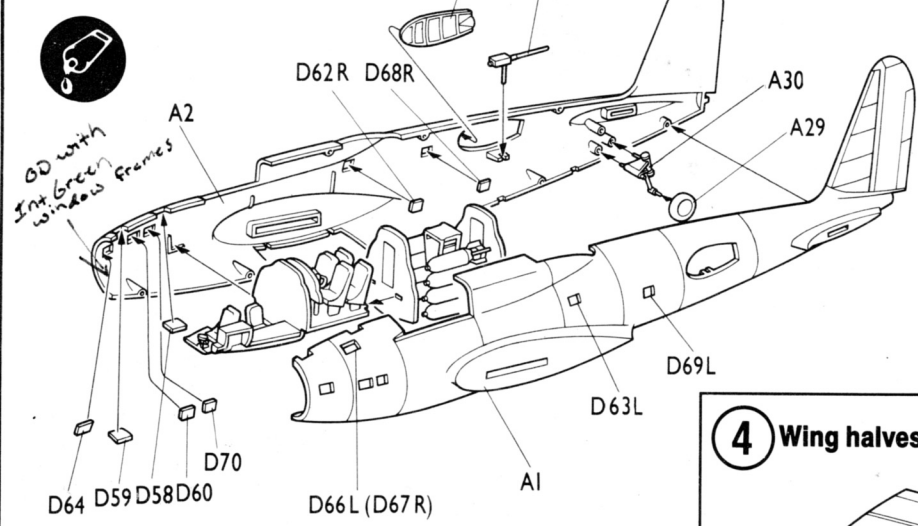

3 Fuselage assembly

Waist gunners' compartment: Chromate green
Bombardier's compartment: Chromate green, Black panels panels