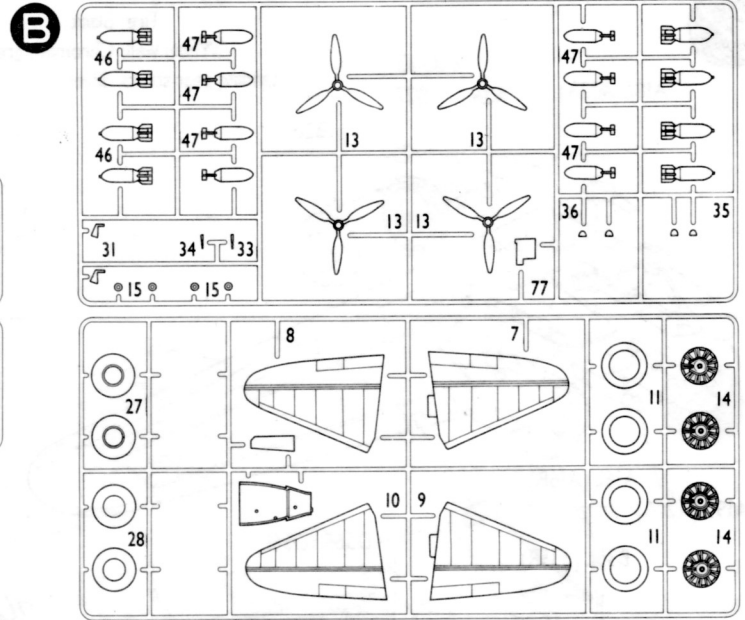

### 7 Wing, elevator and canopy installation

Lower stabilizer, Right

104

### 8 Final assembly

Tail wheel: Black  
 Bomb bay door interiors: Chromate green

BOMB BAY

All silver finish

1666

716

**Parts locator diagrams**

1666