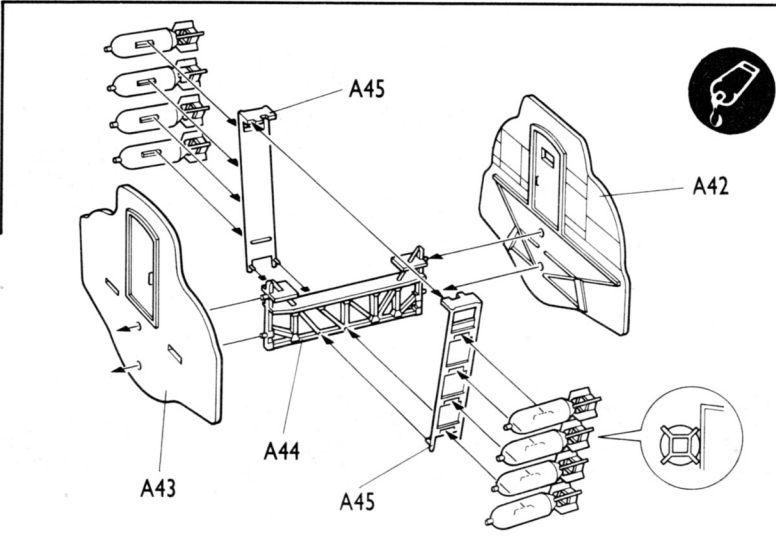

1 Cockpit and bombardiers station assembly

Decal 9
Cockpit: Chromate green
Seat covers: Tan
Panels: Black
Steering wheels: Black

2 Bomb bay and weapons assembly

Bomb sight: Black
Interior: Chromate green
Bombs: Before 1942 — Yellow
After 1943 — Khaki

3 Fuselage assembly

Waist gunners' compartment: Chromate green
Bombardier's compartment: Chromate green, Black panels panels

1666 58 PILOT'S COMPARTMENT

4 Wing halves assembly