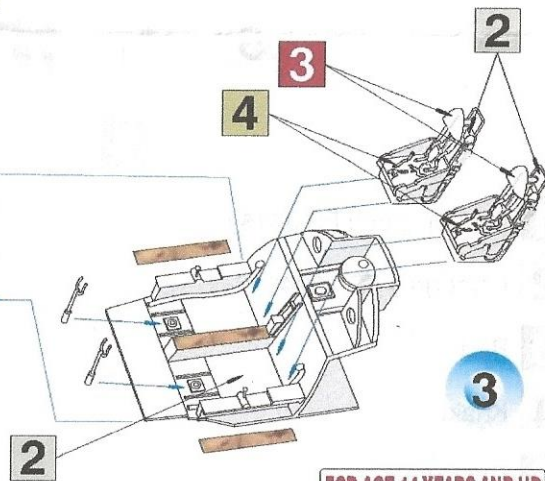

GRAND
models

CUT HERE

1

Recommended kit MENG DS-003 & DS-005

PHOTO ETCHED

2

2

1

TF-102 CONVERSION KIT 1/72

2

3

4

3

2

FOR AGE 14 YEARS AND UP

GRAND MODELS