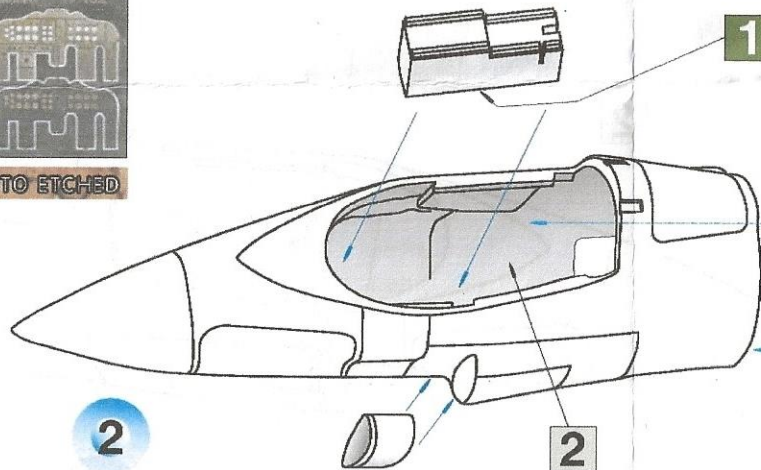

GRAND
models

CUT HERE

1

Recommended kit MENG DS-003 & DS-005

PHOTO ETCHED

2

2

1

TF-102 CONVERSION KIT 1/72

2

3

4

3

2

FOR AGE 14 YEARS AND UP

GRAND MODELS