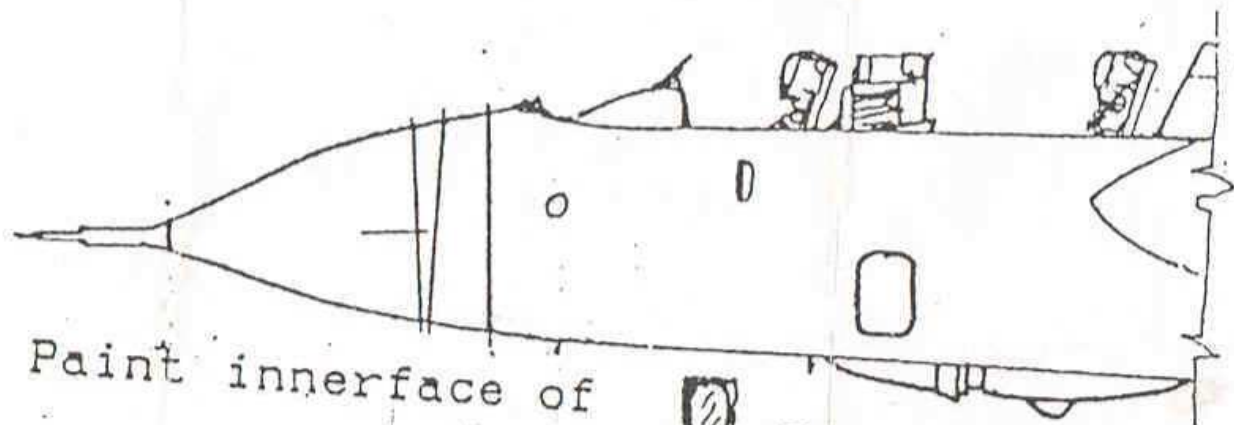

SCALE

CAST

KITS & ACCESSORIES

TORNADO GR1a CONVERSION KIT

RECOMMENDED KIT: HASEGAWA

Paint innerface of
window orange - brown

Fit along centre line
1mm from nose wheel
bay