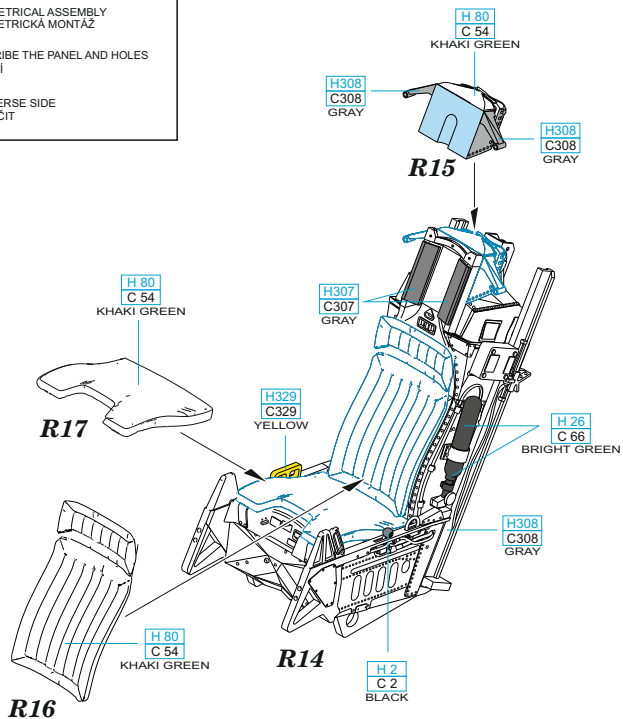

# 648 893 F-16D ejection seats

for Kinetic kit - pro stavebnici Kinetic

1/48 scale

ACES II  
2pcs.

R15  
2pcs.

R14  
2pcs.

R16  
2pcs.

R17  
2pcs.

# F-16D ejection seats

for Kinetic kit - pro stavebnici Kinetic

1/48

435 21 Obrnice 170  
Czech Republic

www.eduard.com  
19,95

-  REMOVE  
ODSTRANIT
-  BEND  
OHNOUT
-  GRIND  
OBROUSIT
-  OPTION  
VOLBA
-  DRILL HOLE  
VRTAT OTVOR
-  REPLACE  
NAHRADIT
-  SYMMETRICAL ASSEMBLY  
SYMETRICKÁ MONTÁŽ
-  SCRIBE THE PANEL AND HOLES  
RYTI
-  REVERSE SIDE  
OTOČIT

1

2

648893 F-16D ejection seat

DECALS