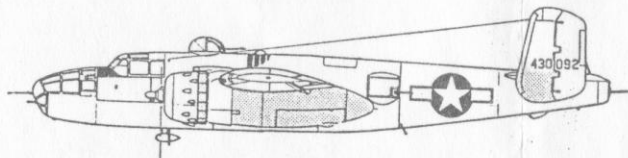

Olive drab FS 34087
Aircraft gray FS 36473
Desert sand FS 30279
Azure blue FS 35231
Brown FS 30099
Yellow-green FS 33481
Red FS 31105
Lt. Blue FS 35622

Blue bordered insignia is available on sheet #72-13.
Star on circle and yellow bordered star is on #72-17.