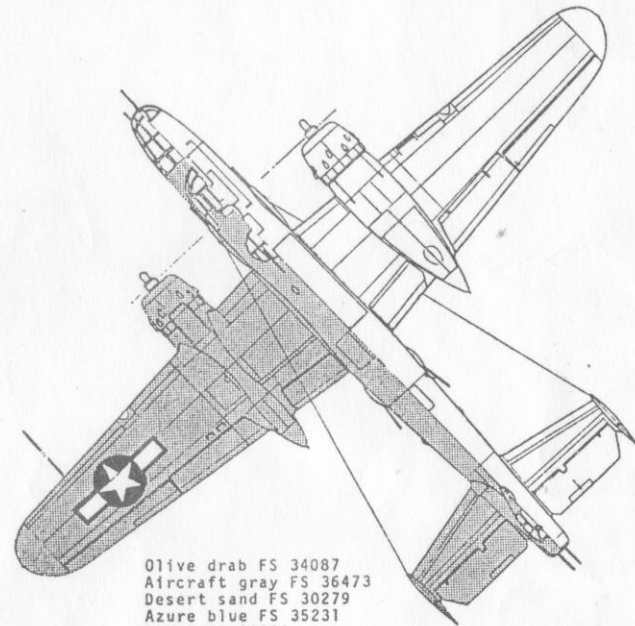

SuperScale Decal No. 72-129
B-25 C/J Mitchells
83rd BS, 488th BS, 498th BS, 499th BS & 12th AF

B-25J, 499th Squadron
 345th BG, "Bats outa Hell"
 Top surfaces olive drab
 Under surfaces aircraft gray
 Paint nose black before
 applying decal
 Blue bordered star

NOTE: Paint cowl faces red
 before applying decals.

#129 on right rudder

B-25C, 83rd Squadron
 12th BG
 Top surfaces desert sand
 Under surfaces azure blue
 RAF flash on rudder
 Insignia, four positions

Red stripe

B-25J, 498th Squadron
 345th BG, "Falcons"
 Top surfaces olive drab
 Under surfaces aircraft gray
 Paint nose piece white before
 applying decal.
 White fuselage band
 Blue bordered star

B-25C, 488th Squadron
 340th BG
 Top surfaces camouflaged,
 dark green and lt. earth
 Under surfaces lt. blue
 Yellow bordered insignia,
 six positions
 RAF flash on rudder

Red stripe

Red cowl front

B-25J, 12th A. F.
 Corsica
 Overall natural metal
 Anti-glare on nose and engine
 Nacelles brown
 Portions of engine nacelles and
 rudder, both sides, yellow-
 green
 Blue bordered insignia