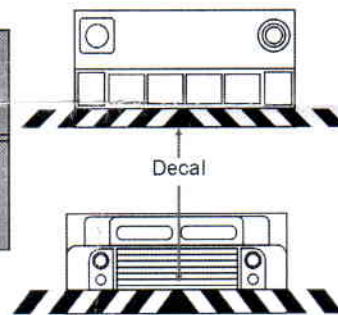

DreamModel

US NAVY FLIGHT DECK TRACTOR SERIES NO.0201

CARRIER TOW TRACTOR (OLD LONG STYLE)

Dream Model was born. The unique direction lets us go together. Now dream begins. We believe everyone has a dream no matter what it is, good or bad, big or small. If it is only in mind, it is only a dream. Not every dream comes true because too many people just say "I have a dream". That's ok. We have dreams until one day we suddenly find "we gotta do something". Our dream is big, but it has started. Let's move!

Bend

Decal

Decal

1:72 Scale

Easy Resin Kits