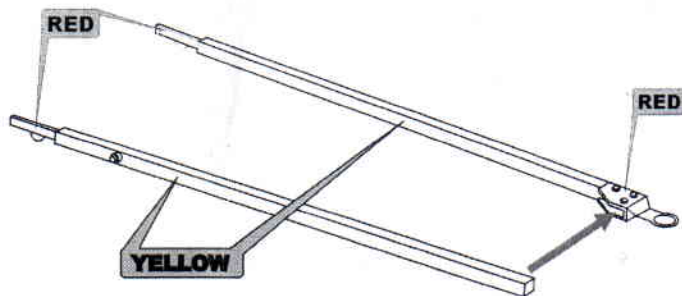

DreamModel

US NAVY FLIGHT DECK TRACTOR SERIES NO.0201

CARRIER TOW TRACTOR (OLD LONG STYLE)

Dream Model was born. The unique direction lets us go together. Now dream begins. We believe everyone has a dream no matter what it is, good or bad, big or small. If it is only in mind, it is only a dream. Not every dream comes true because too many people just say "I have a dream". That's ok. We have dreams until one day we suddenly find "we gotta do something". Our dream is big, but it has started. Let's move!