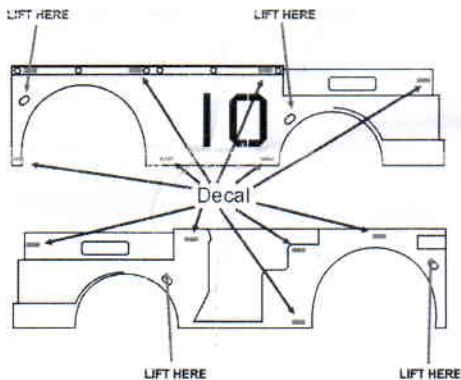

DreamModel

US NAVY FLIGHT DECK TRACTOR SERIES NO.0201

CARRIER TOW TRACTOR (OLD LONG STYLE)

Dream Model was born. The unique direction lets us go together. Now dream begins. We believe everyone has a dream no matter what it is, good or bad, big or small. If it is only in mind, it is only a dream. Not every dream comes true because too many people just say "I have a dream". That's ok. We have dreams until one day we suddenly find "we gotta do something". Our dream is big, but it has started. Let's move!

Bend

Decal

Decal

1:72 Scale

Easy Resin Kits