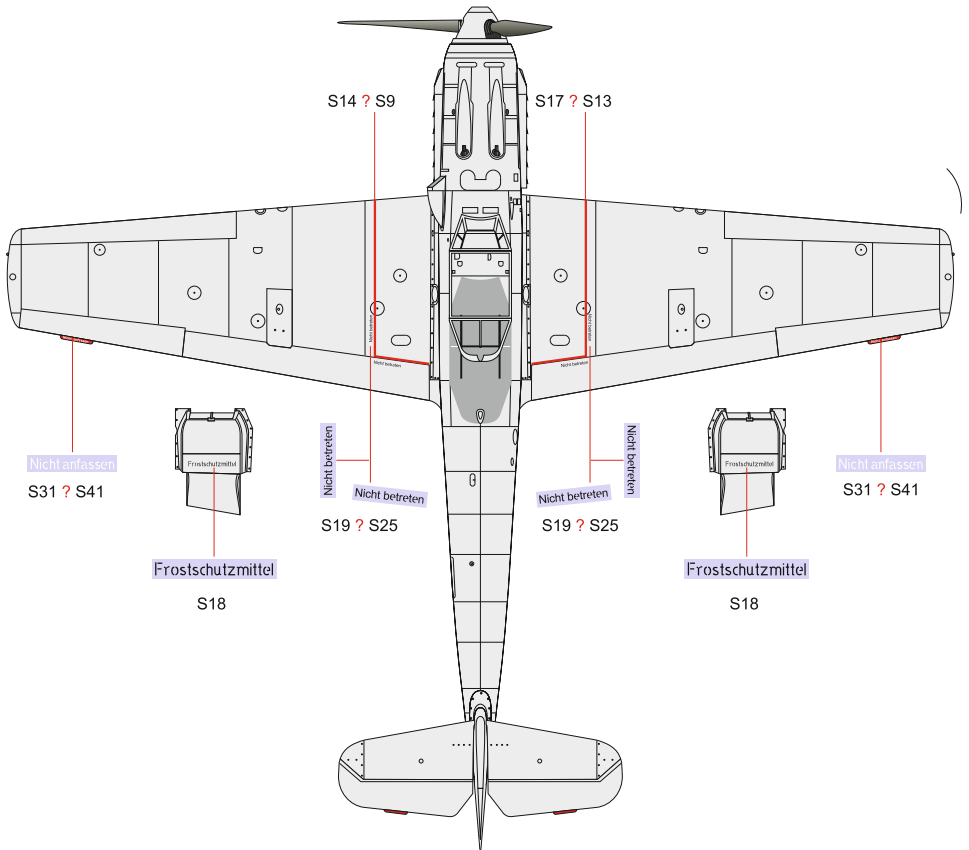

SCALE
1/72

Bf 109E stencils

ITEM #
D72030

bottom view

side view

DESIGNED EXCLUSIVELY FOR Bf 109E BY SPECIAL HOBBY/TAMIYA/AIRFIX

INFOPAGE

Czech Republic
 Eduard - Model Accessories, 435 21 Obrnice 170,
 WWW.EDUARD.COM

D72030 Bf 109E stencils 1/72