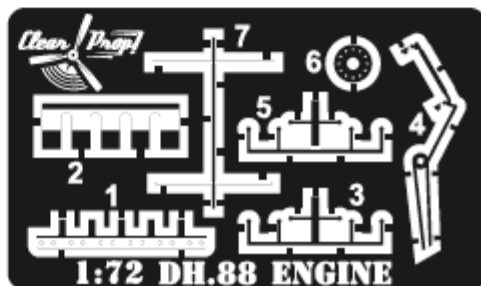

PHOTOETCHED PARTS

- 1 stages of assembly
- ? optional
- A variants of assembly
- do not glue
- A1 part number
- make a hole
- 1 apply decals
- detach with knife
- apply the adhesive mask
- paint
- bend
- repeat the operation N times

This product contains metal and resin detail parts for upgrading scale plastic models.

WARNING! This set contains small and sharp parts. Work carefully in a ventilated and well-lit room. Safety glasses are recommended. This product is not suitable for children below 14 years of age.