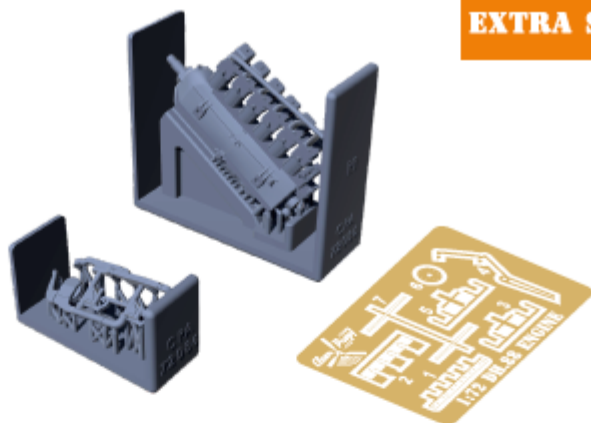

## DH.88. ENGINE

ACCESSORIES SET

1:72  
#CPA72141

EXTRA SET

NUMBERS OF PARTS: 9 pcs

### THIS SET CONTAINS

#### RESIN PARTS

R1

R2

#### PHOTOETCHED PARTS

- 1 stages of assembly
- ? optional
- A variants of assembly
- do not glue
- A1 part number
- make a hole
- 1 apply decals
- detach with knife
- apply the adhesive mask
- paint
- bend
- repeat the operation N times