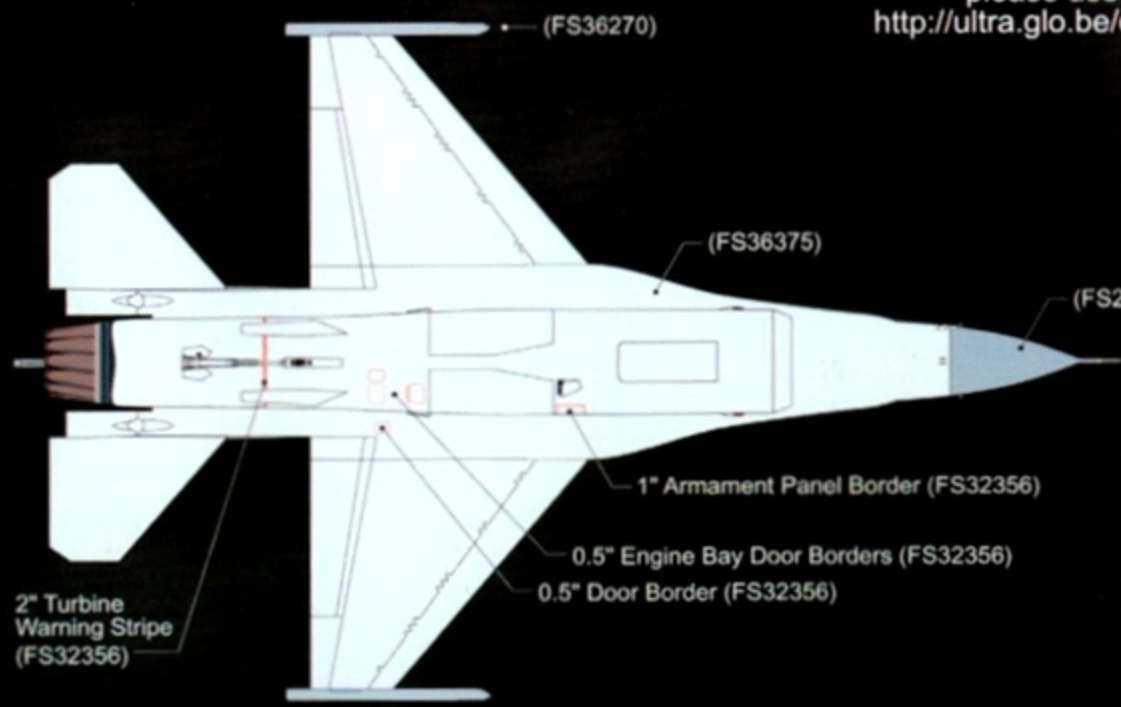

4 internal face
5 external face
RIGHT SIDE

8 internal face
9 external face
LEFT SIDE

F-16 MLU BAF Tail conversion
Plastic World Modeling Products
Leopoldplein 89 / 2500 Lier Belgium
email: plasticworld@skynet.be
fax: 0032/ 3488.24.32

For complete BAF F-16 data/stencilling,
please use DACO decals.
<http://ultra.glo.be/daco/DacoDecal.html>

2" Turbine Warning Stripe (FS32356)