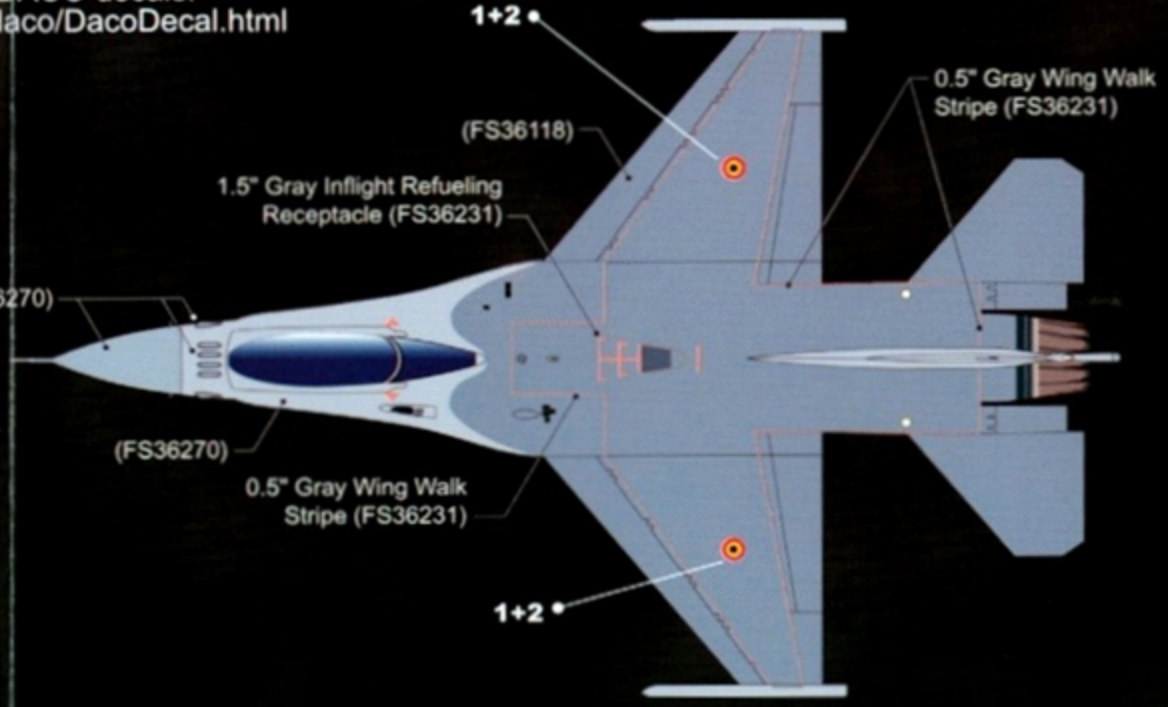

Fortunato Zua Zua 48, México D.F. 02400 México
Tels.: (52)555-3833259 / Fax: (52)555-3195493
www.aircraftresourcecenter.com/albatros e-mail: eraphael@prodigy.net.mx

Researched by Eli Raphael