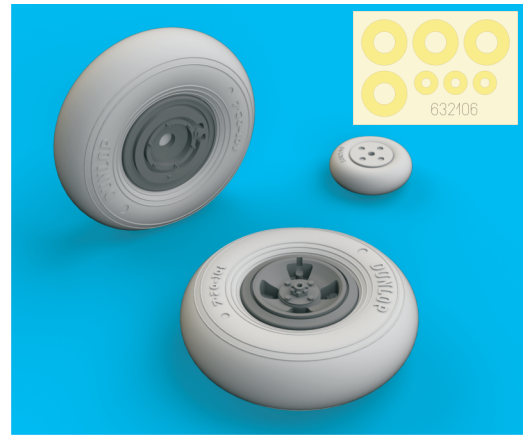

## COLOURS

GSI Creos (GUNZE)			Mr.METAL COLOR	
AQUEOUS	Mr.COLOR			
H 8	C 8	SILVER		
H77	C137	TIRE BLACK		

This product contains metal and resin detail parts for upgrading scale plastic models. When selecting this set make sure that it is for the kit mentioned in product name as these sets are made specifically for that kit. When upgrading the model some cutting or corrections may be necessary for parts to fit accurately. **WARNING!** This set contains small and sharp parts. Work carefully in a ventilated and well-lit room. Safety glasses are recommended. This product is not suitable for children below 14 years of age.

# 632 106 Spitfire Mk.IX wheels 4-spoke 1/32

for Revell kit - pro stavebnici Revell

**BRASSIN**

**BRASSIN**

**eduard**

**BEST BRASS RESIN AROUND!**

-  REMOVE  
ODSTRANIT
-  BEND  
OHNOUT
-  GRIND  
OBROUSIT
-  OPTION  
VOLBA
-  DRILL HOLE  
VRTAT OTVOR
-  REPLACE  
NAHRADIT
-  SYMMETRICAL ASSEMBLY  
SYMETRICKÁ MONTÁŽ
-  SCRIBE THE PANEL AND HOLES  
RYTI
-  REVERSE SIDE  
OTOČIT