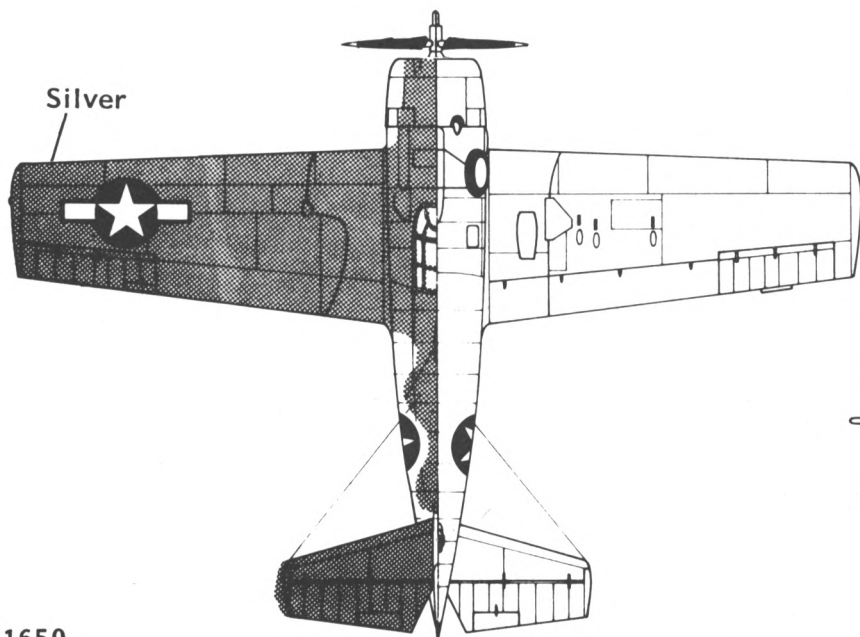

1/72 scale GRUMMAN F4F-4 WILDCAT

When the Japanese attacked the United States in 1941, the most modern fighter in the Navy was the Grumman F4F Wildcat. Although the Wildcat was small, it was not as fast or maneuverable as the Japanese Zero fighter, but it was a very durable machine. However, in the hands of an experienced pilot, the Wildcat could best the feared Zero and the little Grumman fighter held its own against the enemy until the more powerful Hellcat was available about a year later.

Several Navy pilots became aces in the little Wildcat, among them Lt. "Butch" O'Hare. Other pilots used their F4F's to sink Japanese submarines and one even sent an enemy cruiser to the bottom.

The Wildcat proved itself during the war, and even with the Hellcat entering service, production of the F4F continued, although they were built by General Motors after the middle of 1943. When production ended in 1945, a total of 7,815 of the stubby fighters had been completed.

The Wildcat had a top speed of 320 mph at 18,800 feet. It was armed with six .50 cal machine guns, and could carry bombs and, in later versions, five inch rockets. Your Minicraft Academy model depicts a General Motors Wildcat in the unique gray and white Sea Search color scheme used by patrolling Wildcats in search of enemy shipping.