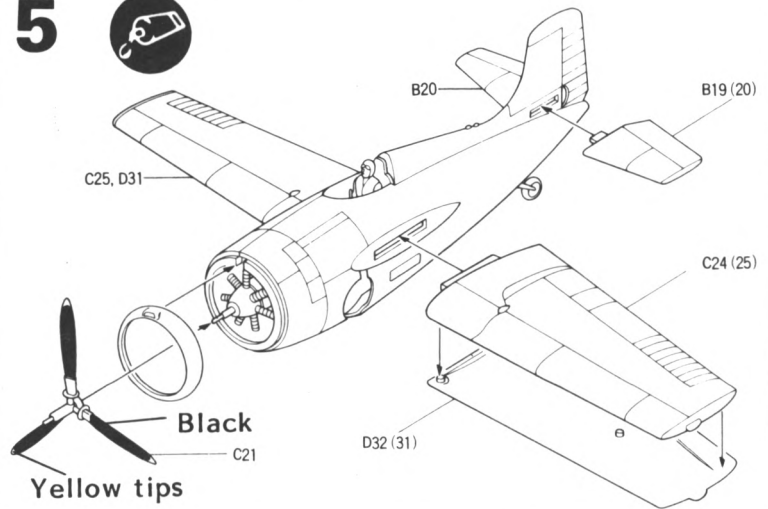

1/72 scale GRUMMAN F4F-4 WILDCAT

When the Japanese attacked the United States in 1941, the most modern fighter in the Navy was the Grumman F4F Wildcat. Although the Wildcat was small, it was not as fast or maneuverable as the Japanese Zero fighter, but it was a very durable machine. However, in the hands of an experienced pilot, the Wildcat could best the feared Zero and the little Grumman fighter held its own against the enemy until the more powerful Hellcat was available about a year later.

The Wildcat had a top speed of 320 mph at 18,800 feet. It was armed with six .50 cal machine guns, and could carry bombs and, in later versions, five inch rockets. Your Minicraft Academy model depicts a General Motors Wildcat in the unique gray and white Sea Search color scheme used by patrolling Wildcats in search of enemy shipping.

Optional parts
Choix
Auswahlmöglichkeit
Eleccion
Scelta
Opcao
Keuze

3

Repeat operation
Répéter l'opération
Vorgang wiederholen
Repitir la operacion
Ripetere
Repitir a operação
Herhalen

1

2

3

4

5