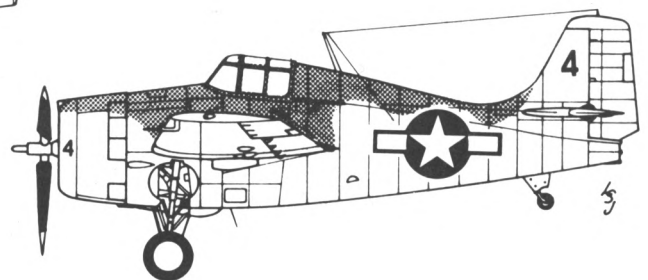

1/72 scale GRUMMAN F4F-4 WILDCAT

When the Japanese attacked the United States in 1941, the most modern fighter in the Navy was the Grumman F4F Wildcat. Although the Wildcat was small, it was not as fast or maneuverable as the Japanese Zero fighter, but it was a very durable machine. However, in the hands of an experienced pilot, the Wildcat could best the feared Zero and the little Grumman fighter held its own against the enemy until the more powerful Hellcat was available about a year later.

Several Navy pilots became aces in the little Wildcat, among them Lt. "Butch" O'Hare. Other pilots used their F4F's to sink Japanese submarines and one even sent an enemy cruiser to the bottom.

The Wildcat proved itself during the war, and even with the Hellcat entering service, production of the F4F continued, although they were built by General Motors after the middle of 1943. When production ended in 1945, a total of 7,815 of the stubby fighters had been completed.

The Wildcat had a top speed of 320 mph at 18,800 feet. It was armed with six .50 cal machine guns, and could carry bombs and, in later versions, five inch rockets. Your Minicraft Academy model depicts a General Motors Wildcat in the unique gray and white Sea Search color scheme used by patrolling Wildcats in search of enemy shipping.

ACADEMY
아카데미
MINICRAFT

25 FEET