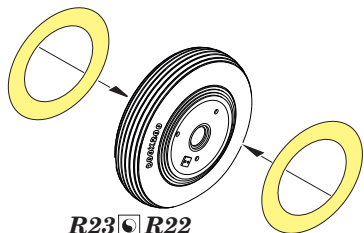

R25 ☐ R24

R23 ☐ R22
RARELY USED ON
MF VERSION