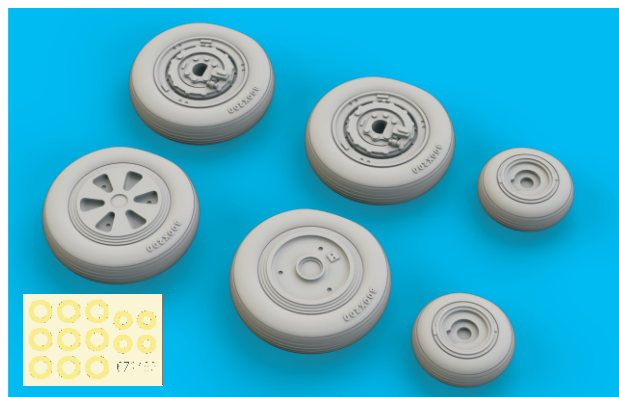

COLOURS

GSI Creos (GUNZE)			Mr.METAL COLOR	
AQUEOUS	Mr.COLOR			
[H26]	[C66]	BRIGHT GREEN		
[H77]	[C137]	TIRE BLACK		

This product contains metal and resin detail parts for upgrading scale plastic models. When selecting this set make sure that it is for the kit mentioned in product name as these sets are made specifically for that kit. When upgrading the model some cutting or corrections may be necessary for parts to fit accurately. **WARNING!** This set contains small and sharp parts. Work carefully in a ventilated and well-lit room. Safety glasses are recommended. This product is not suitable for children below 14 years of age.

435 21 Obrnice 170
Czech Republic

www.eduard.com

672 182 MiG-21MF wheels

for Eduard kit - pro stavebnici Eduard

1/72

BEST BRASS RESIN AROUND!

R25 R24

R23 R22
RARELY USED ON
MF VERSION

R21

1

plastic
D27

plastic
D84

R21

H 26
C 66
BRIGHT GREEN

2

LEFT WHEEL