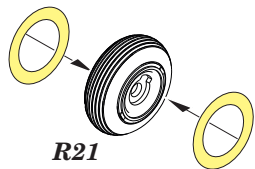

R21

1

plastic
D27

plastic
D84

R21

H 26
C 66
BRIGHT GREEN

2

LEFT WHEEL

R24 R22

plastic
D61

wire
Ø - 0,3mm
l - 4,14mm

3

RIGHTS WHEEL

plastic
D62

H 77
C 137
TIRE BLACK

H 26
C 66
BRIGHT GREEN