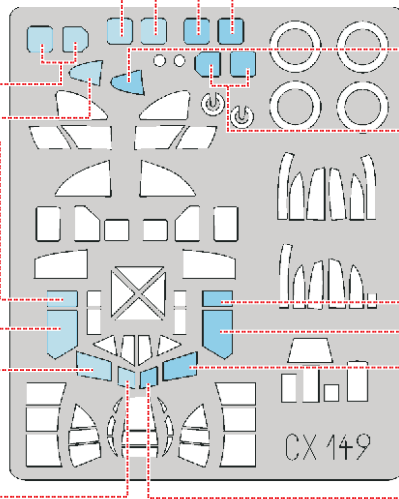

eduard
MASK

CX 149

Fiat BR-20 1/72

The die-cut mask for accurate canopy frame painting of the
Italeri scale 1/72 KIT

REFERENCES:

Militaria #81/1999 Fiat BR.20

1.)

13B

42B

2B

3B

2.)

13B

42B

16B

2B