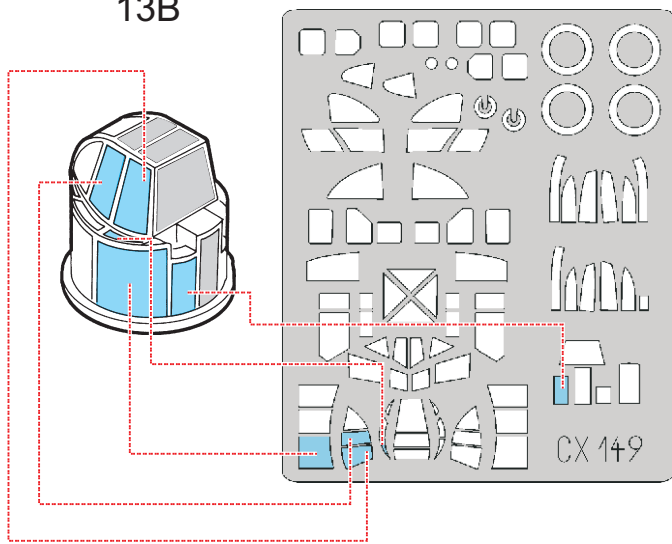

1.)

13B

3.)

13B

2.)

13B

4.)

13B

1.)

13B

42B

2B

3B

2.)

13B

42B

16B

2B