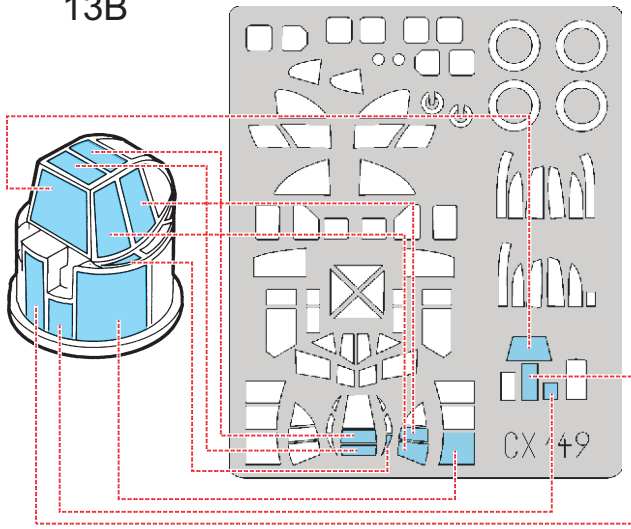

eduard
MASK

CX 149

Fiat BR-20 1/72

The die-cut mask for accurate canopy frame painting of the
Italeri scale 1/72 KIT

REFERENCES:

Militaria #81/1999 Fiat BR.20

1.)

13B