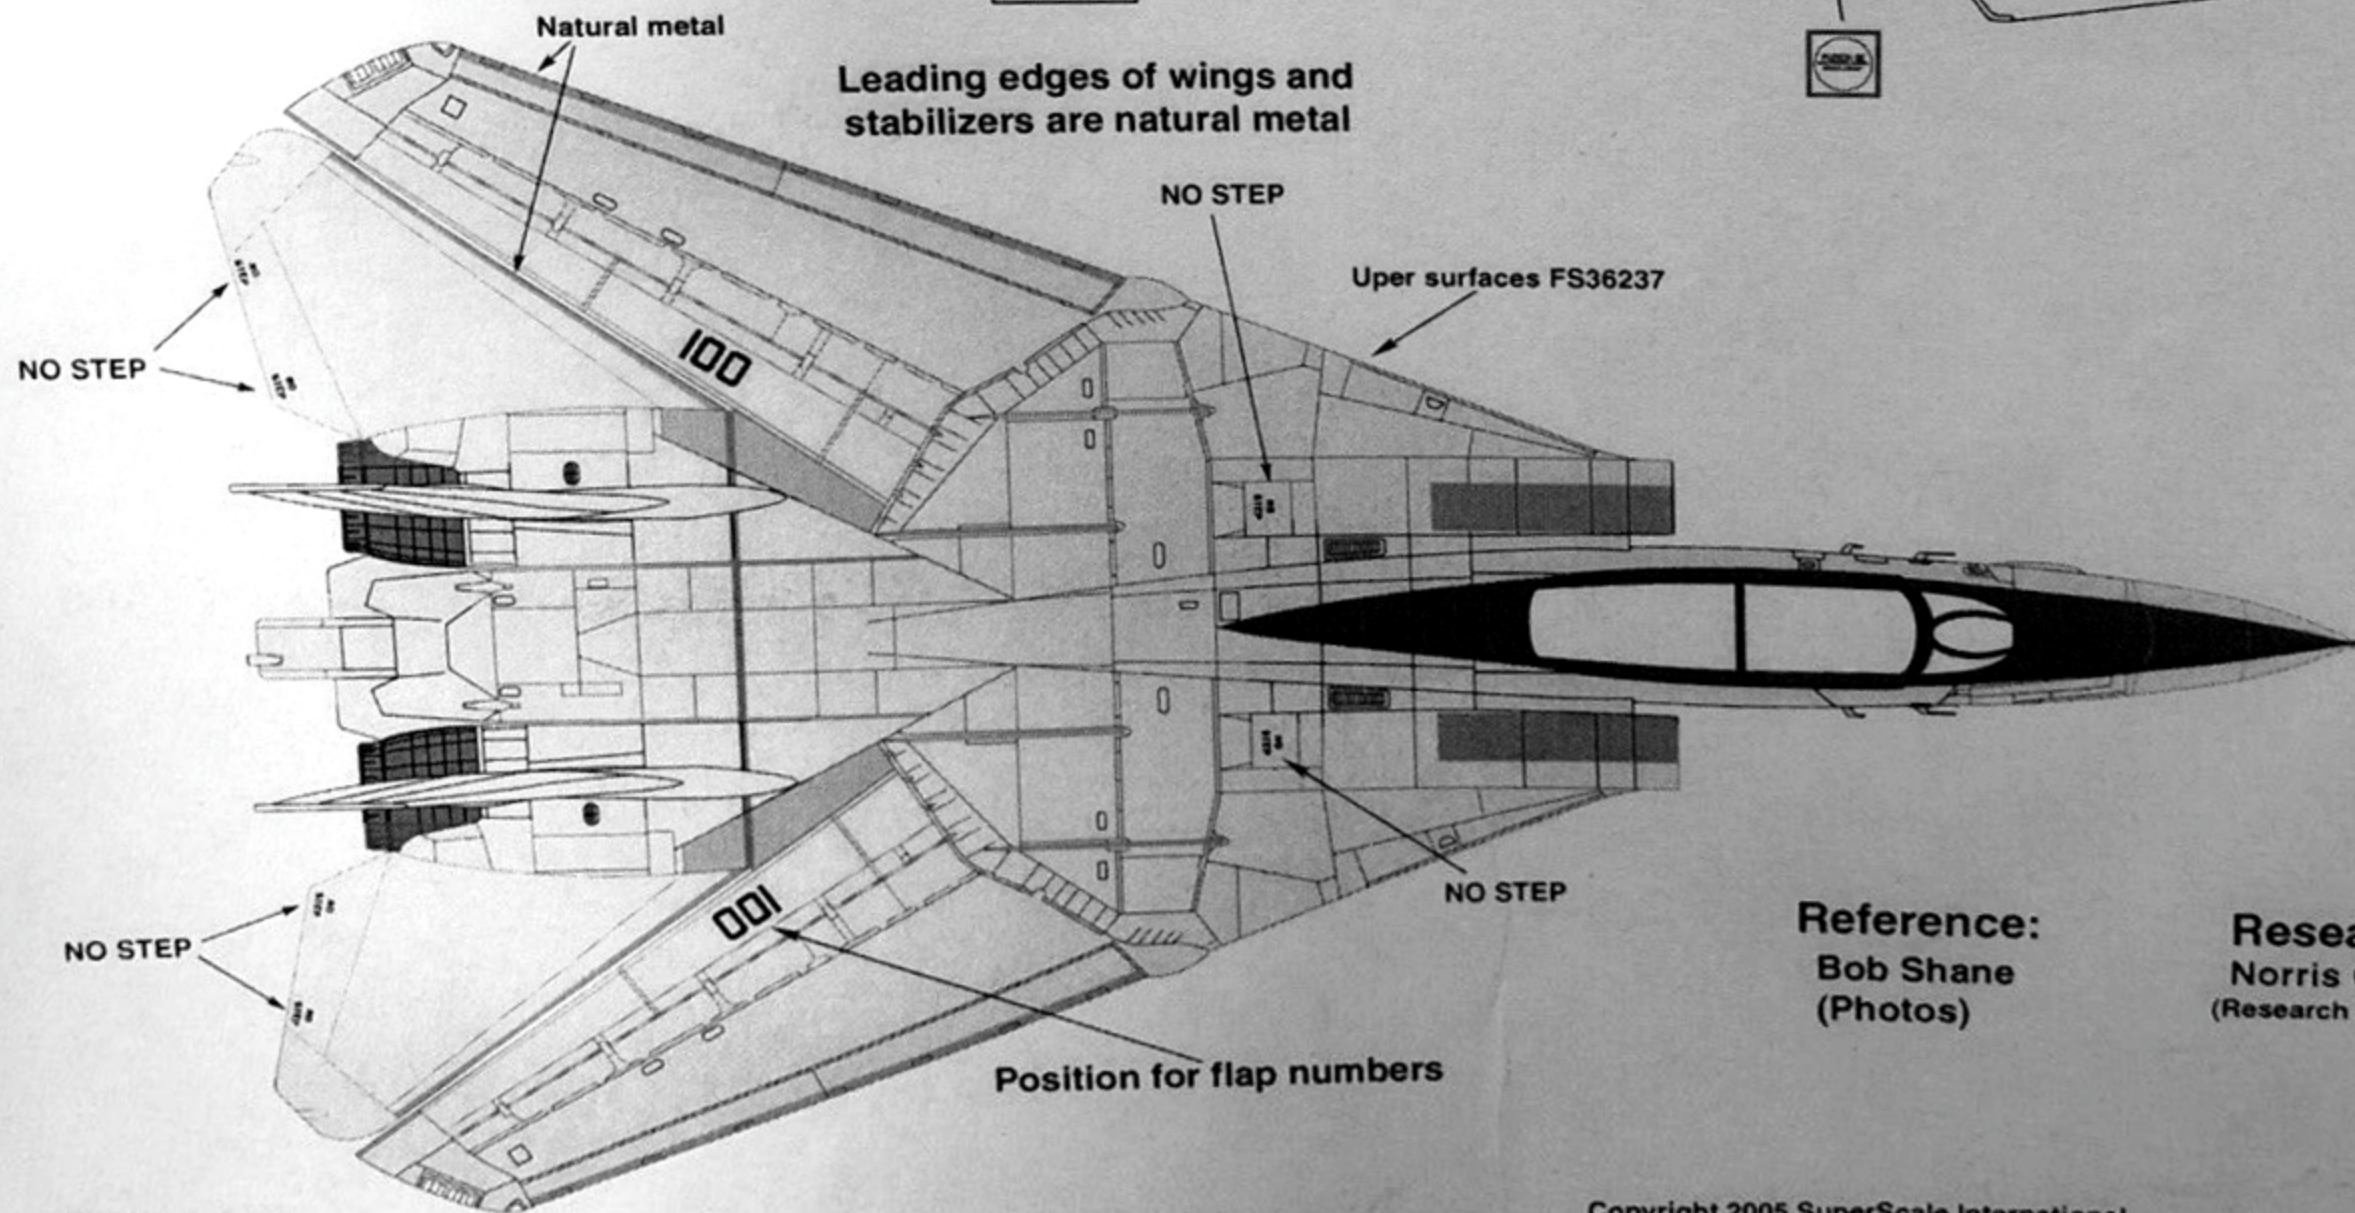

SuperScale Decal No. 32-218
Grumman F-14A Tomcat
VF-211
(Final scheme before decommission)

Apply fin cap decal before
 applying formation light decal

Decals scaled to fit
 Tamiya F14A

Reference:
Bob Shane
(Photos)