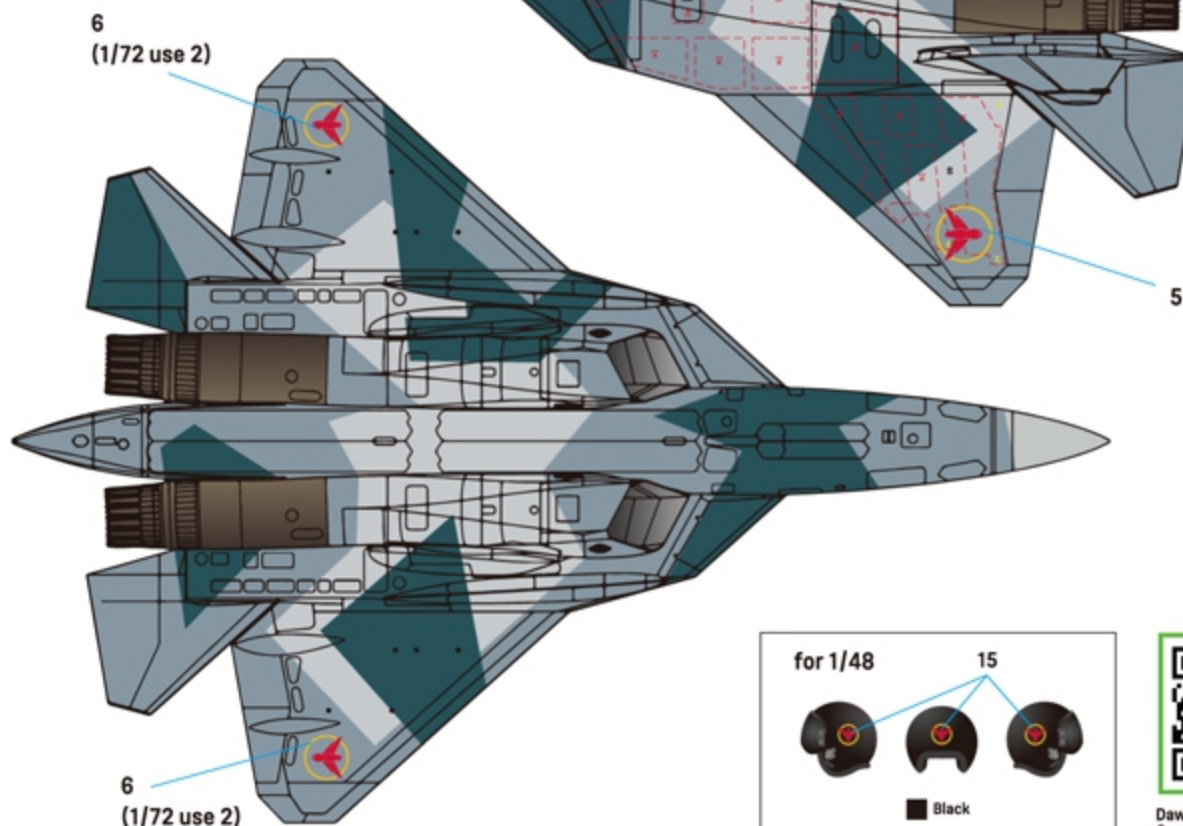

DEF-MODEL
Definite Detail Resin Cast Kit

1/48

JD-48003

Su-57 Decal set Movie Collection No.9

Total 1 water slide decal with applying guide
For 1/48 Zvezda, 1/72 Academy, Zvezda kit

Made in Korea Rep.of

Flat sea blue
FS35042 / Model Master 1718

Light ghost grey
FS36375 / Model Master 1728

Medium grey
FS35237 / Model Master 1721

※ For basic marking, use the decal from the base kit(1/48 Su-57, F-14A, 1/72 Su-57).

() 1/72 decal number

※ Upper side of wing
decal applying at 1/72 Su-57