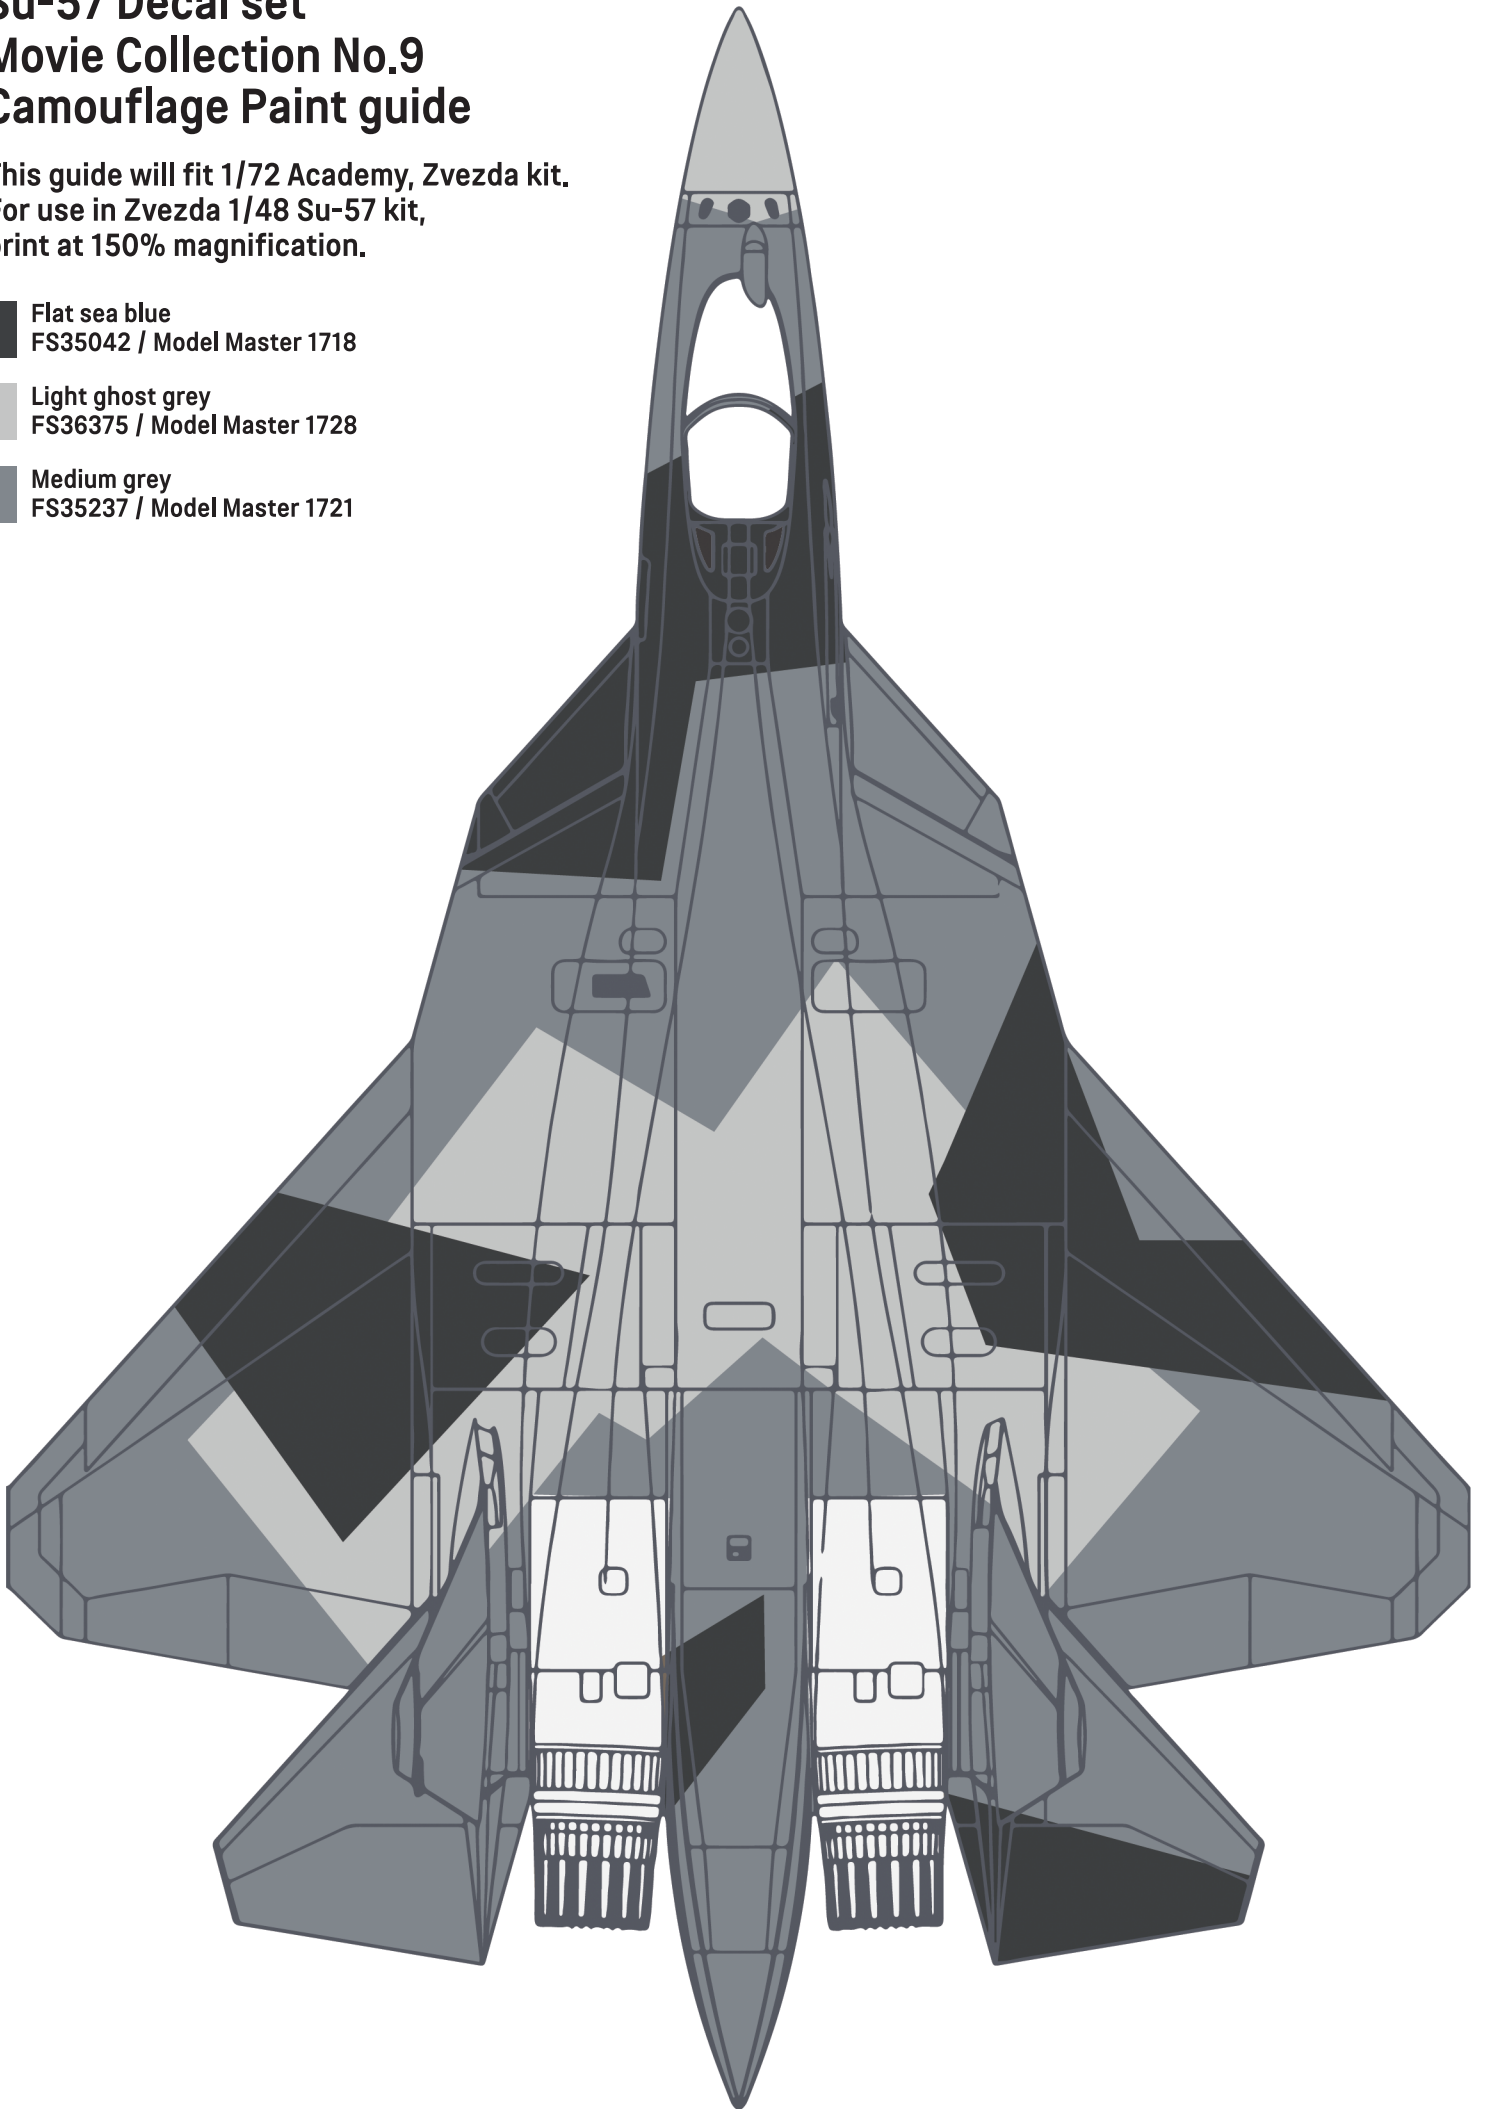

DEF-MODEL
Definite Detail Resin Cast Kit

1/48

JD-48003

Su-57 Decal set Movie Collection No.9

Total 1 water slide decal with applying guide
For 1/48 Zvezda, 1/72 Academy, Zvezda kit

Made in Korea Rep.of

Flat sea blue
FS35042 / Model Master 1718

Light ghost grey
FS36375 / Model Master 1728

Medium grey
FS35237 / Model Master 1721

※ For basic marking, use the decal from the base kit(1/48 Su-57, F-14A, 1/72 Su-57).

() 1/72 decal number

※ Upper side of wing
decal applying at 1/72 Su-57

■ Black □ FS17875

※ apply to each side.

Su-57 Decal set

Movie Collection No.9

Camouflage Paint guide

This guide will fit 1/72 Academy, Zvezda kit.
For use in Zvezda 1/48 Su-57 kit,
print at 150% magnification.

■ Flat sea blue
FS35042 / Model Master 1718

■ Light ghost grey
FS36375 / Model Master 1728

■ Medium grey
FS35237 / Model Master 1721

Su-57 Decal set

Movie Collection No.9

Camouflage Paint guide

This guide will fit 1/72 Academy, Zvezda kit.
For use in Zvezda 1/48 Su-57 kit,
print at 150% magnification.