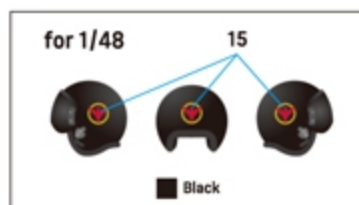

DEF-MODEL
Definite Detail Resin Cast Kit

1/48

JD-48003

Su-57 Decal set Movie Collection No.9

Total 1 water slide decal with applying guide
For 1/48 Zvezda, 1/72 Academy, Zvezda kit

Made in Korea Rep.of

Flat sea blue
FS35042 / Model Master 1718

Light ghost grey
FS36375 / Model Master 1728

Medium grey
FS35237 / Model Master 1721

※ For basic marking, use the decal from the base kit(1/48 Su-57, F-14A, 1/72 Su-57).

() 1/72 decal number

※ Upper side of wing
decal applying at 1/72 Su-57

Download
Camouflage paint guide

1/48

JD-48003

Su-57 Decal set Movie Collection No.9

Total 1 water slide decal with applying guide

For 1/48 Zvezda, 1/72 Academy, Zvezda kit

F-14A for Tamiya 1/48F-14A (61122) kit