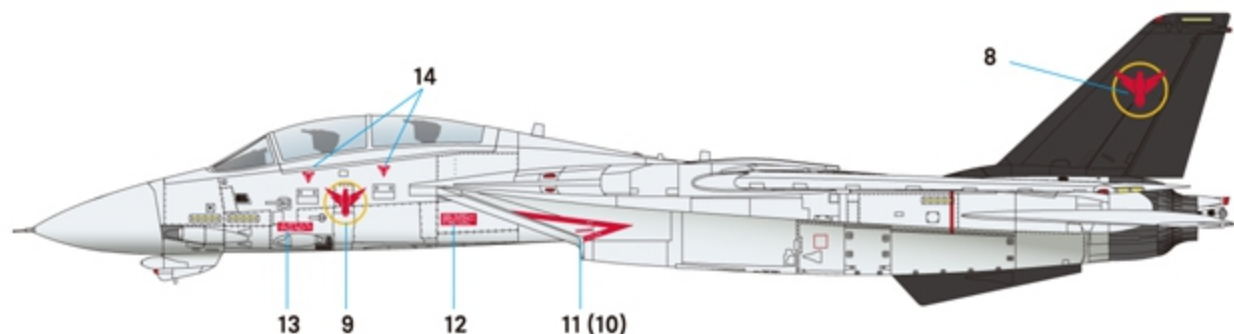

1/48

JD-48003

Su-57 Decal set Movie Collection No.9

Total 1 water slide decal with applying guide

For 1/48 Zvezda, 1/72 Academy, Zvezda kit

F-14A for Tamiya 1/48F-14A (61122) kit

■ Black □ FS17875

※ apply to each side.