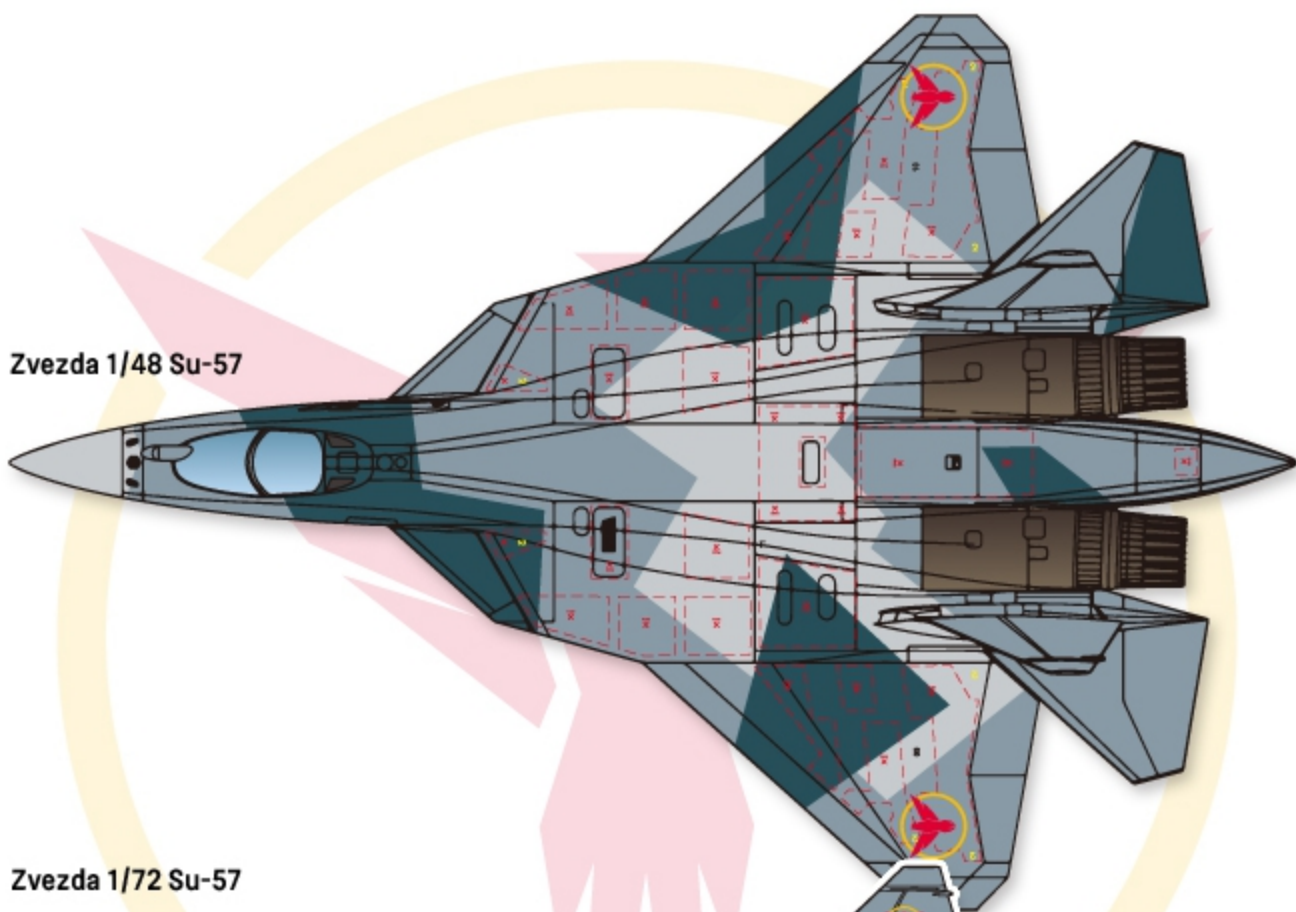

Su-57 Decal set

Movie Collection No.9

Zvezda 1/48 Su-57

Zvezda 1/72 Su-57

Tamiya 1/48 F-14A

1/48
JD-48003

**JEIGHT
DESIGN**

Co-operated with

DEF-MODEL
Definite Detail Resin Cast Kit

1/48

JD-48003

Su-57 Decal set Movie Collection No.9

Total 1 water slide decal with applying guide
For 1/48 Zvezda, 1/72 Academy, Zvezda kit

Made in Korea Rep.of

Flat sea blue
FS35042 / Model Master 1718

Light ghost grey
FS36375 / Model Master 1728

Medium grey
FS35237 / Model Master 1721

※ For basic marking, use the decal from the base kit(1/48 Su-57, F-14A, 1/72 Su-57).

() 1/72 decal number

※ Upper side of wing
decal applying at 1/72 Su-57