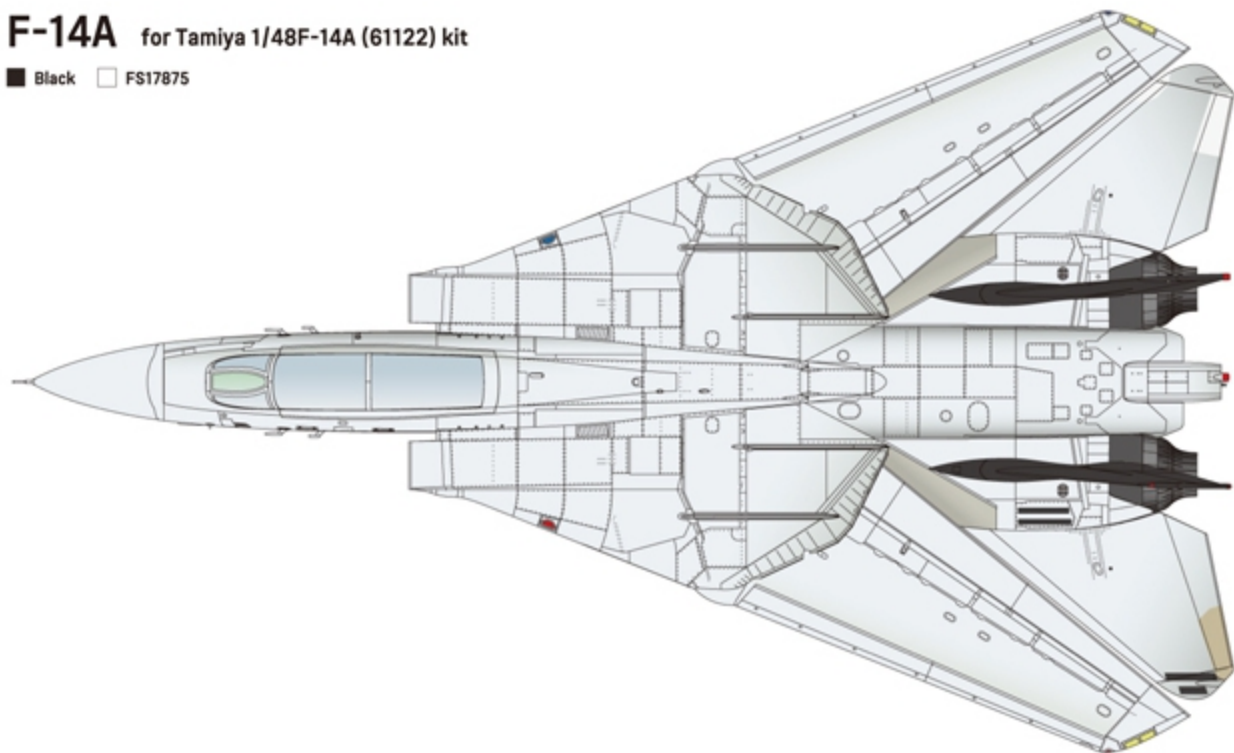

Download
Camouflage paint guide

1/48

JD-48003

Su-57 Decal set Movie Collection No.9

Total 1 water slide decal with applying guide

For 1/48 Zvezda, 1/72 Academy, Zvezda kit

F-14A for Tamiya 1/48F-14A (61122) kit

■ Black □ FS17875

※ apply to each side.

Su-57 Decal set

Movie Collection No.9

Camouflage Paint guide

This guide will fit 1/72 Academy, Zvezda kit.
For use in Zvezda 1/48 Su-57 kit,
print at 150% magnification.