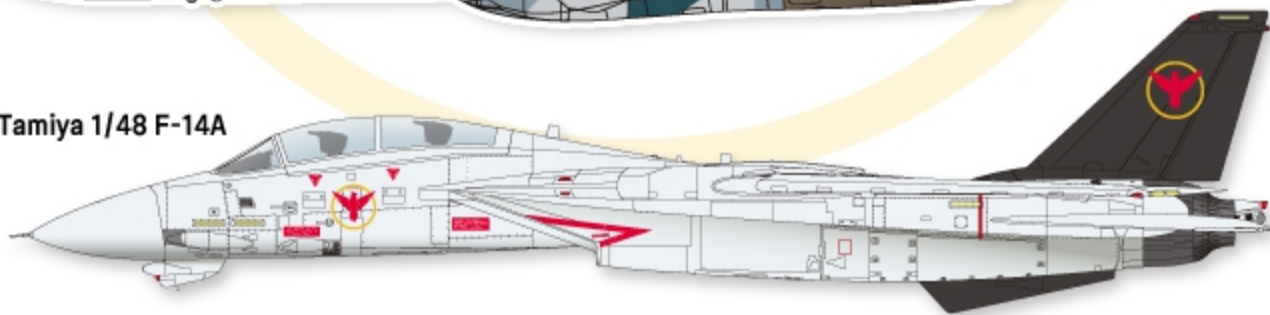

Tamiya 1/48 F-14A