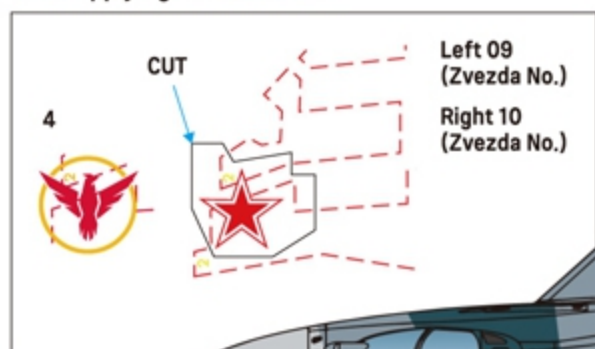

Download
Camouflage paint guide

1/48

JD-48003

Su-57 Decal set Movie Collection No.9

Total 1 water slide decal with applying guide

For 1/48 Zvezda, 1/72 Academy, Zvezda kit

F-14A for Tamiya 1/48F-14A (61122) kit