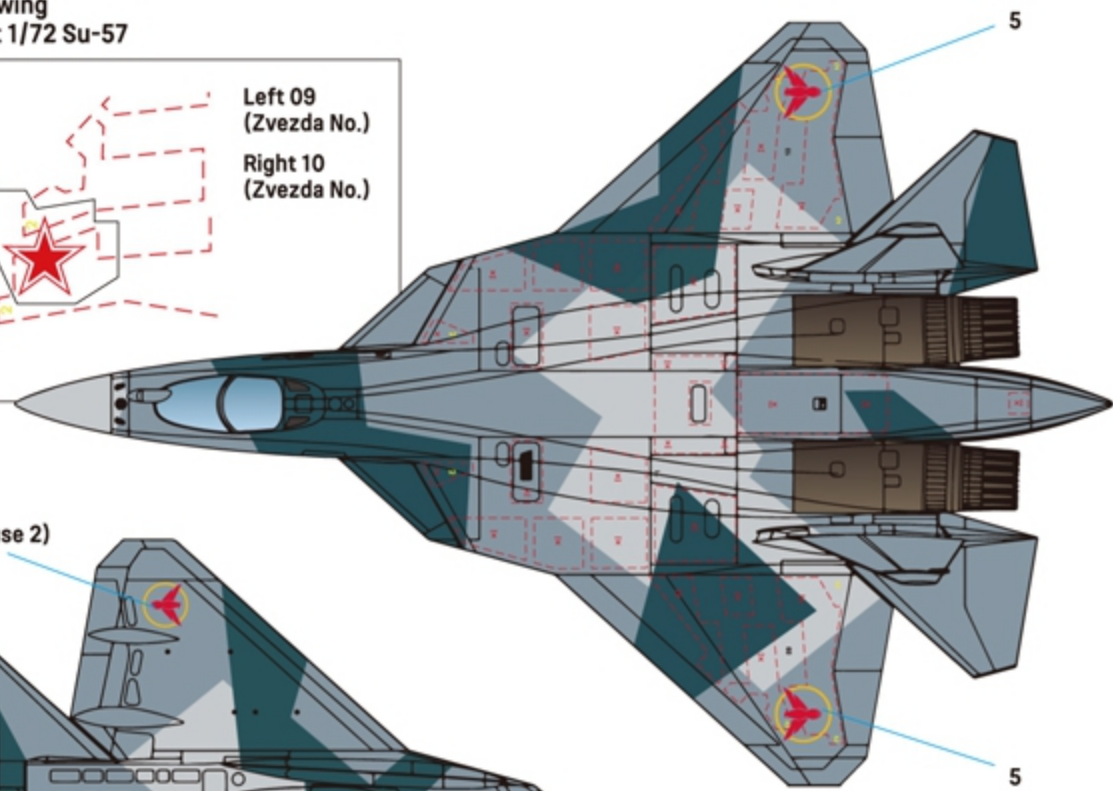

Light ghost grey
FS36375 / Model Master 1728

Medium grey
FS35237 / Model Master 1721

※ For basic marking, use the decal from the base kit(1/48 Su-57, F-14A, 1/72 Su-57).

() 1/72 decal number

※ Upper side of wing
decal applying at 1/72 Su-57