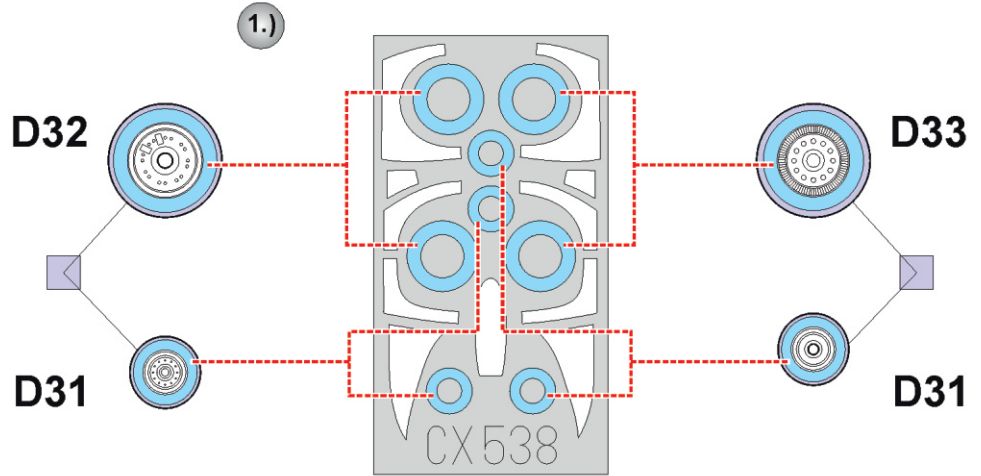

Phantom FGR.2

CX 538

for kit **AIRFIX**

scale **1/72**

LIQUID MASK ■