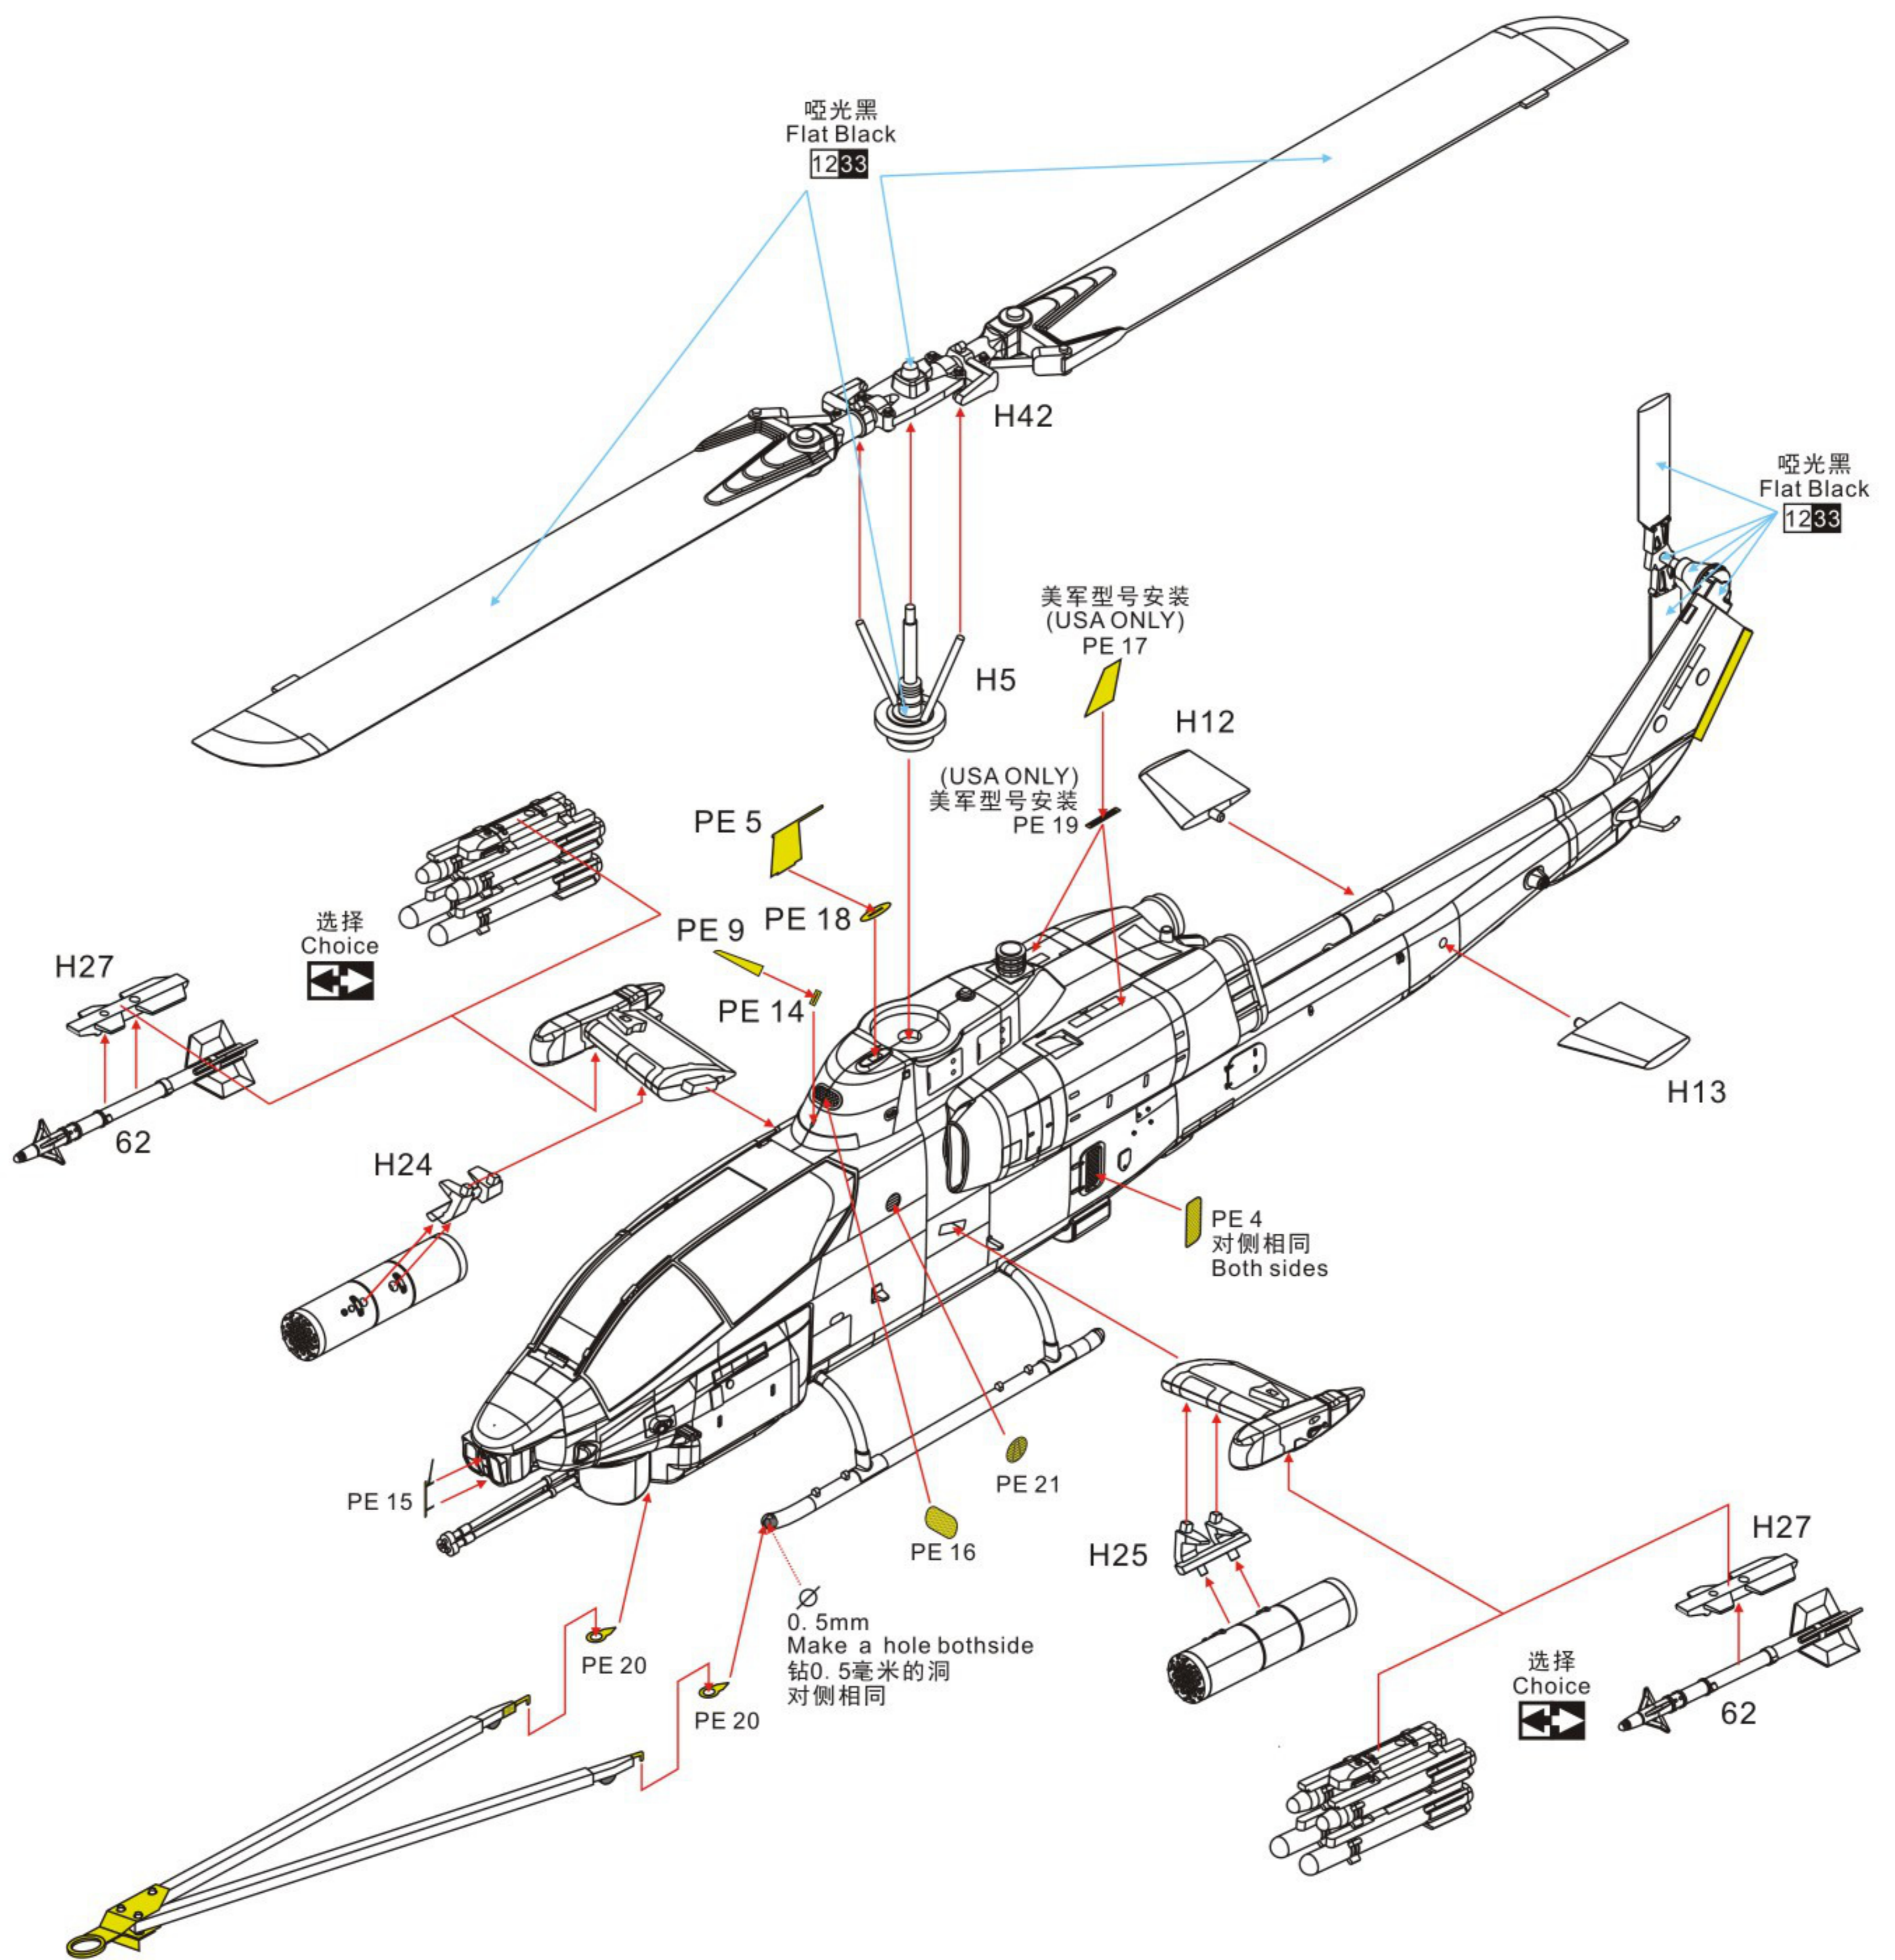

AH-1W 'SUPER COBRA' USA ATTACK HELICOPTER

美国 AH-1W “超级眼镜蛇” 攻击直升机 (Early Version 早期型号)

DM 720020

13

14

15

HMLA-169 Marine Light Attack Helicopter Squadron 169165392/SN-169