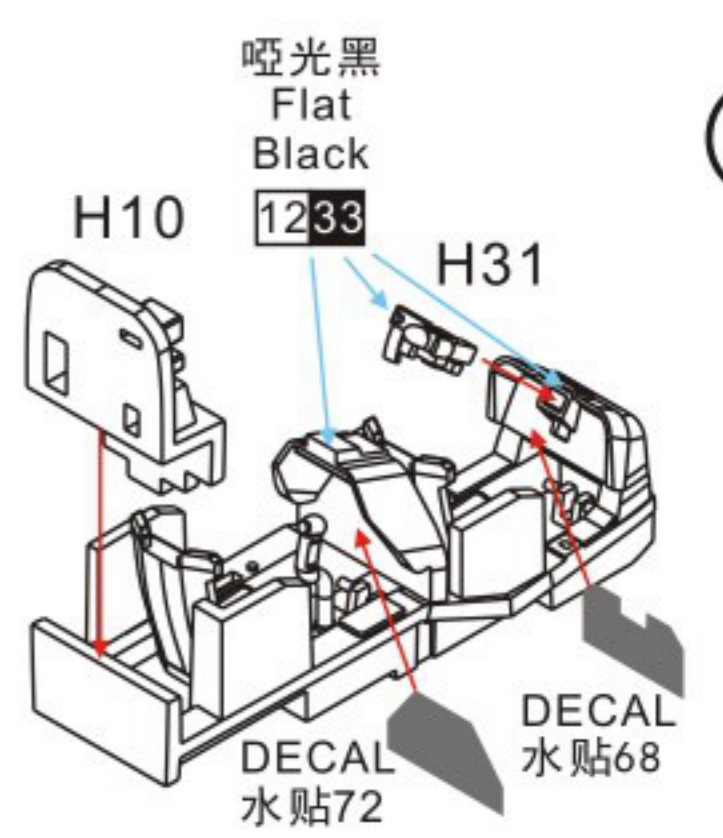

AH-1W 'SUPER COBRA' USA ATTACK HELICOPTER

美国 AH-1W “超级眼镜蛇” 攻击直升机 (Early Version 早期型号)

DM 720020

13

14

15

HMLA-169 Marine Light Attack Helicopter Squadron 169165392/SN-169