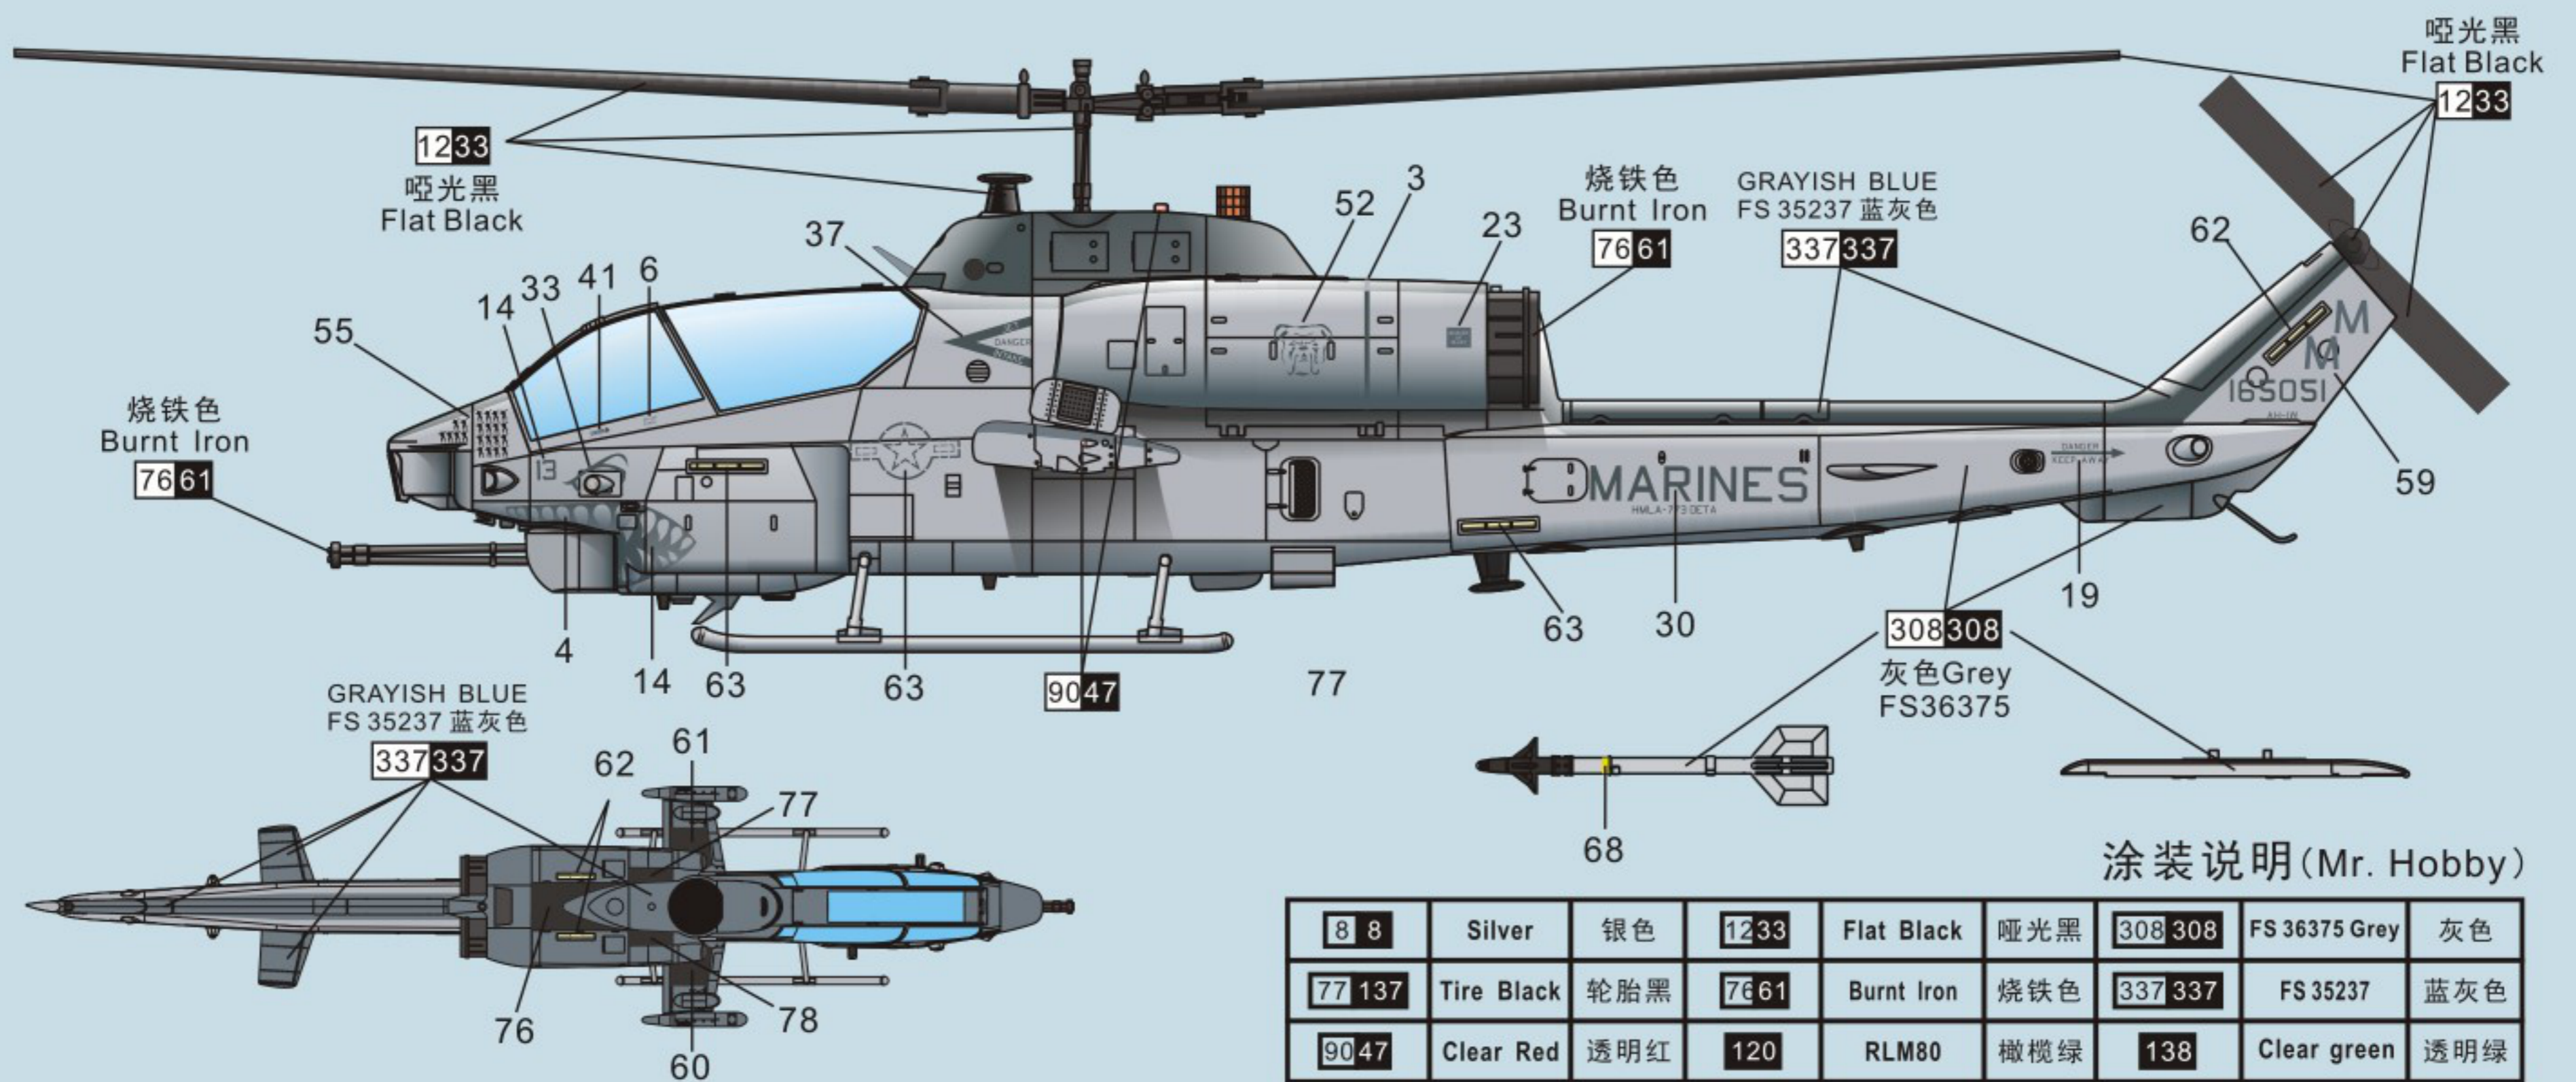

AH-1W 'SUPER COBRA' USA ATTACK HELICOPTER

美国 AH-1W “超级眼镜蛇” 攻击直升机 (Early Version 早期型号)

DM 720020

13

14

15

HMLA-169 Marine Light Attack Helicopter Squadron 169165392/SN-169