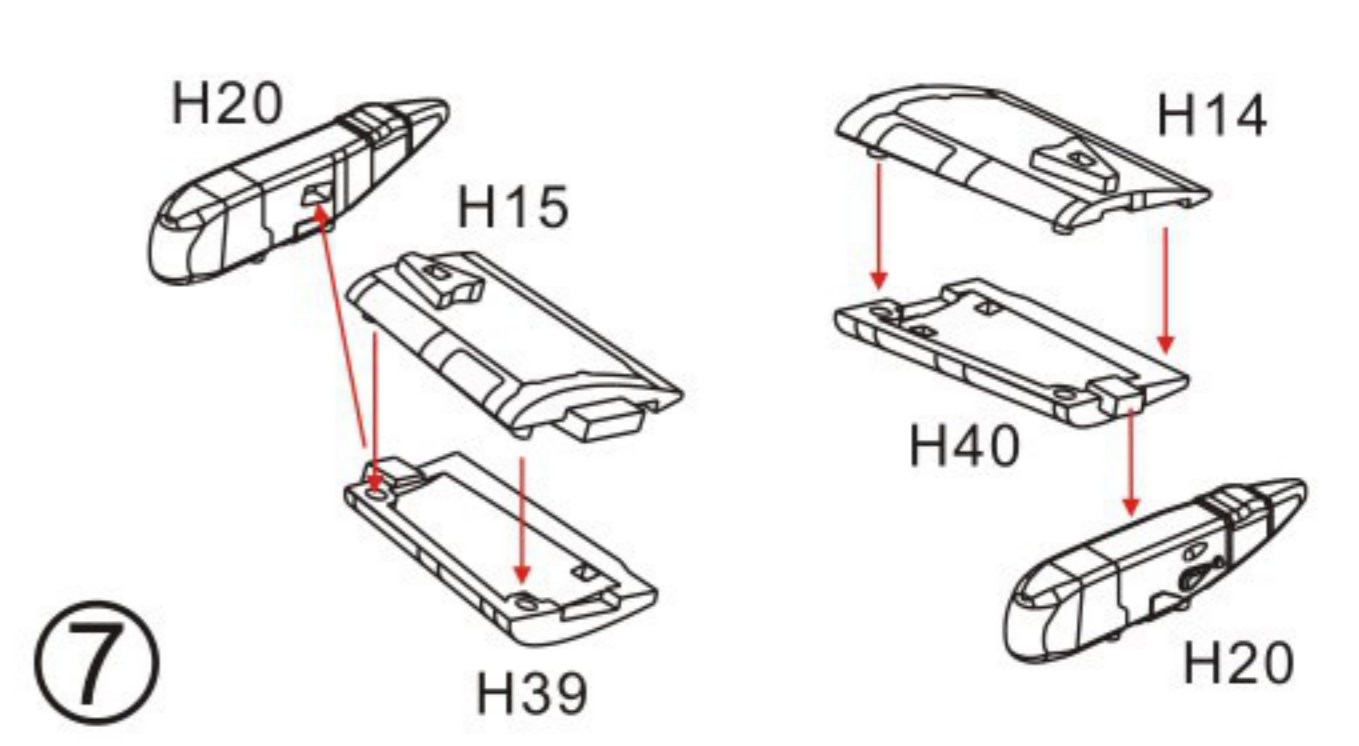

AH-1W 'SUPER COBRA' USA ATTACK HELICOPTER

美国 AH-1W “超级眼镜蛇” 攻击直升机 (Early Version 早期型号)

DM 720020

13

14

15

HMLA-169 Marine Light Attack Helicopter Squadron 169165392/SN-169