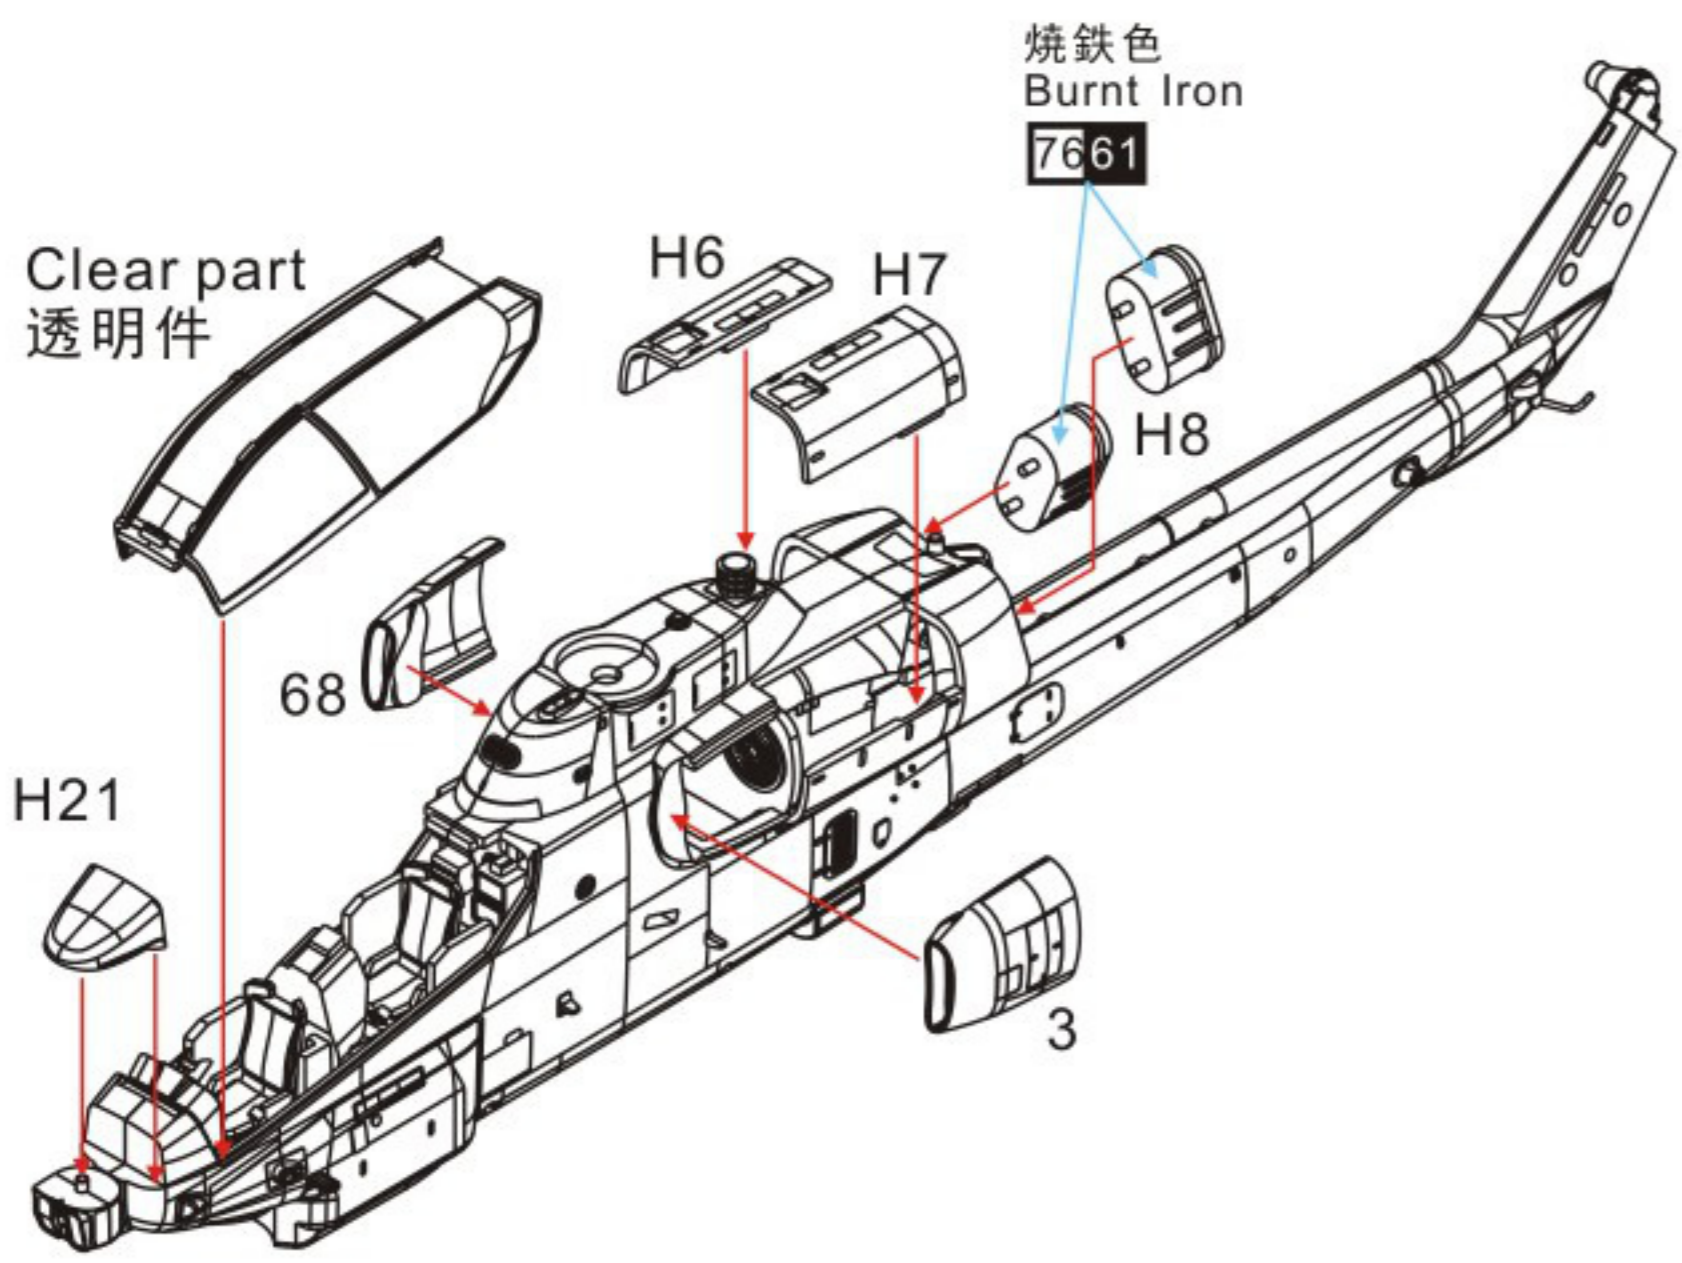

AH-1W 'SUPER COBRA' USA ATTACK HELICOPTER

美国 AH-1W “超级眼镜蛇” 攻击直升机 (Early Version 早期型号)

DM 720020

13

14

15

HMLA-169 Marine Light Attack Helicopter Squadron 169165392/SN-169