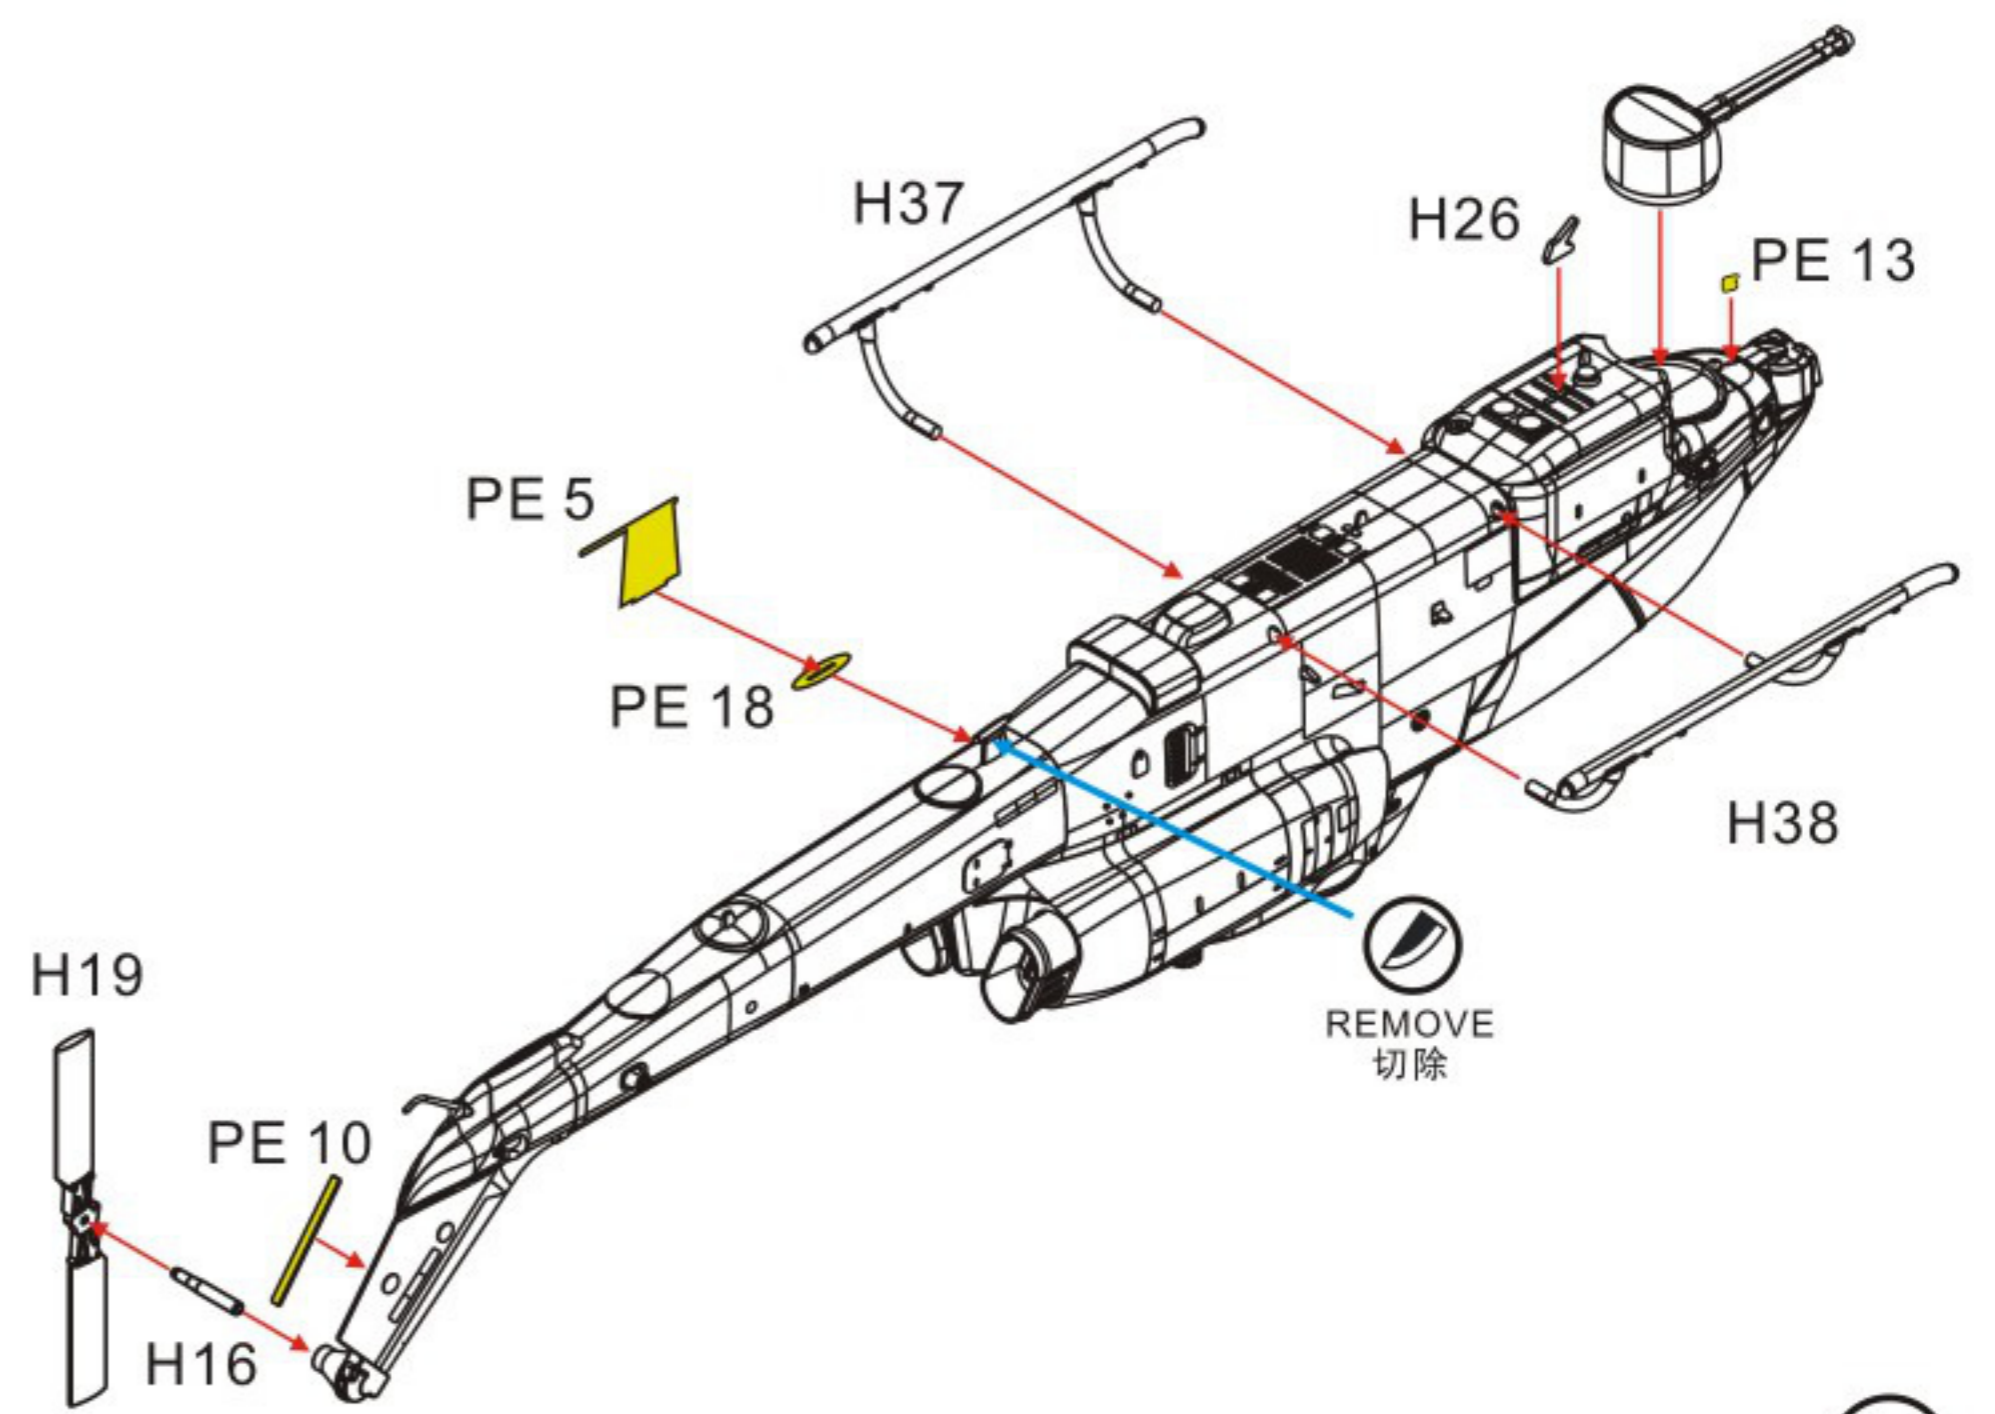

AH-1W 'SUPER COBRA' USA ATTACK HELICOPTER

美国 AH-1W “超级眼镜蛇” 攻击直升机 (Early Version 早期型号)

DM 720020

13

14

15

HMLA-169 Marine Light Attack Helicopter Squadron 169165392/SN-169