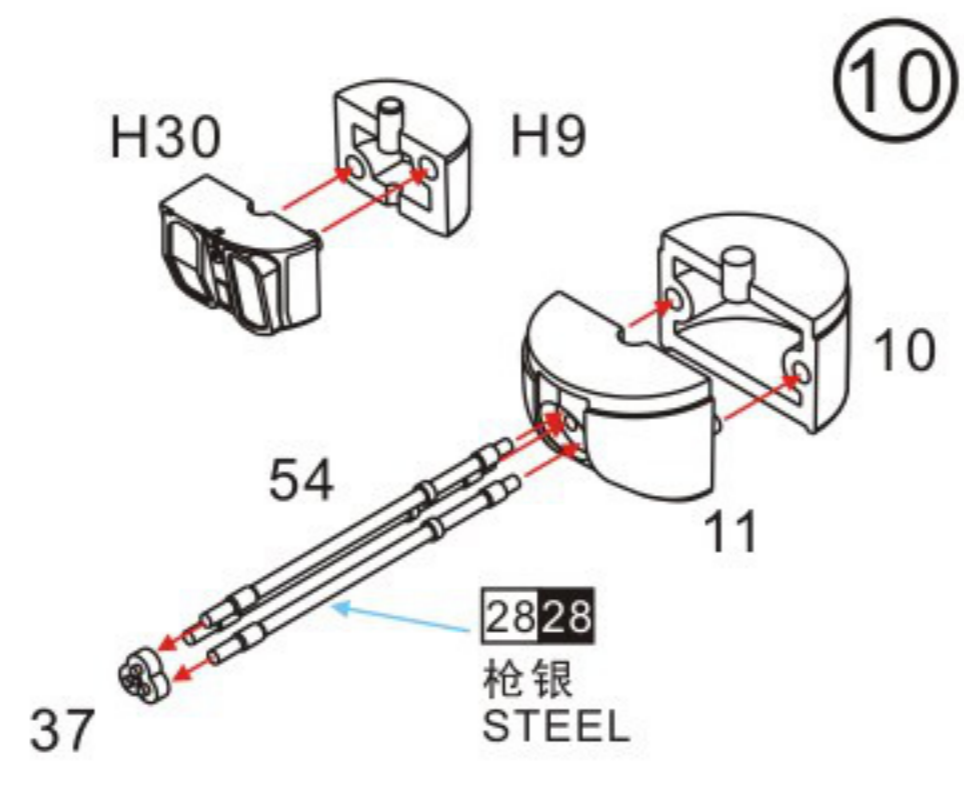

AH-1W 'SUPER COBRA' USA ATTACK HELICOPTER

美国 AH-1W “超级眼镜蛇” 攻击直升机 (Early Version 早期型号)

DM 720020

13

14

15

HMLA-169 Marine Light Attack Helicopter Squadron 169165392/SN-169