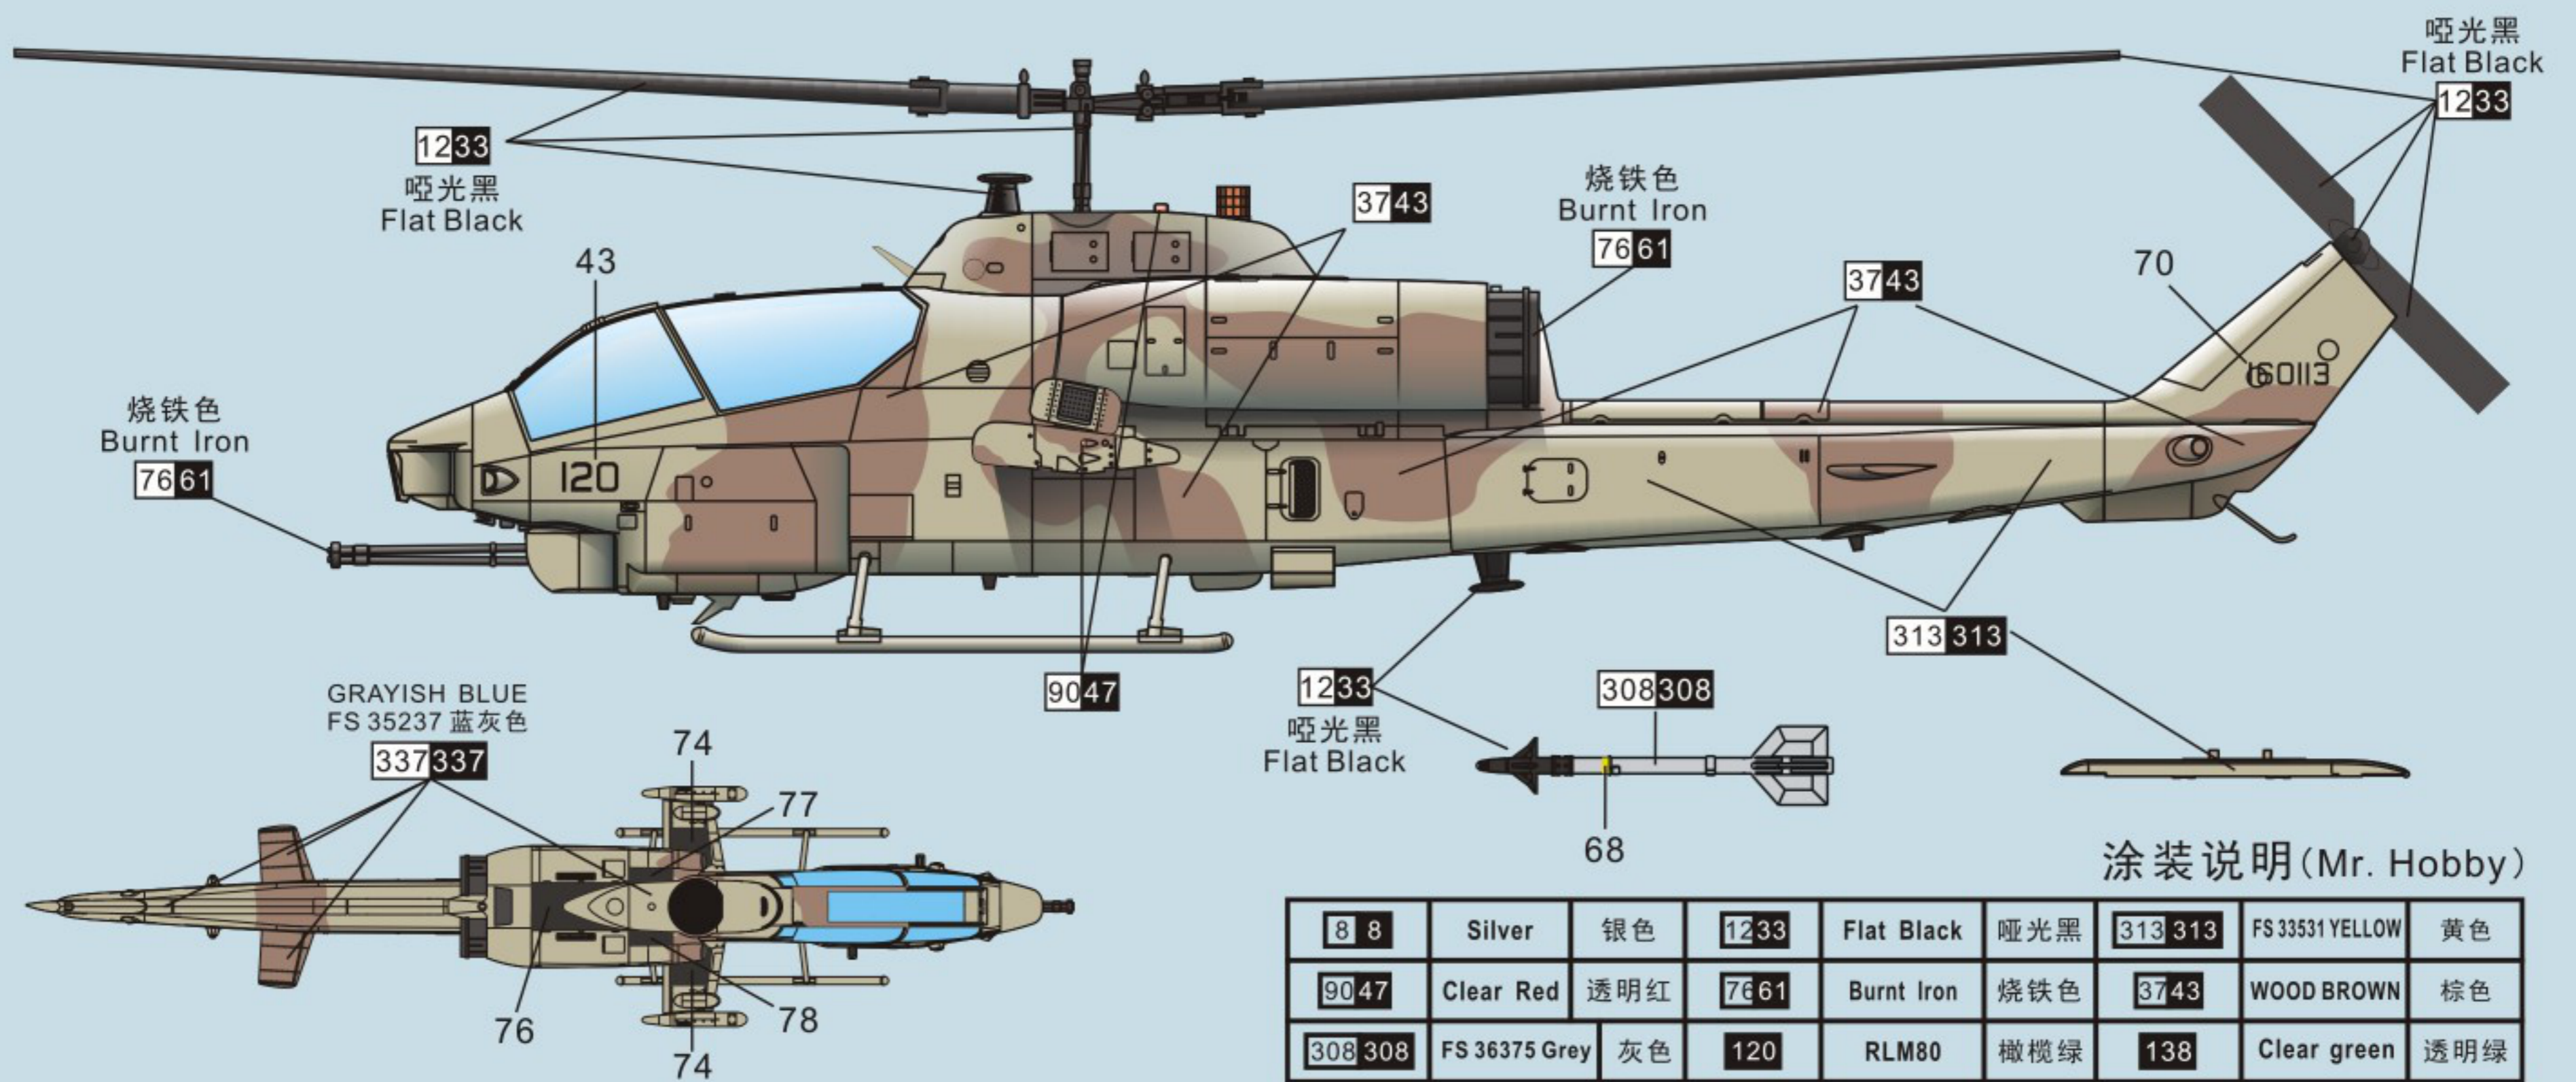

AH-1W 'SUPER COBRA' USA ATTACK HELICOPTER

美国 AH-1W “超级眼镜蛇” 攻击直升机 (Early Version 早期型号)

DM 720020

13

14

15

HMLA-169 Marine Light Attack Helicopter Squadron 169165392/SN-169