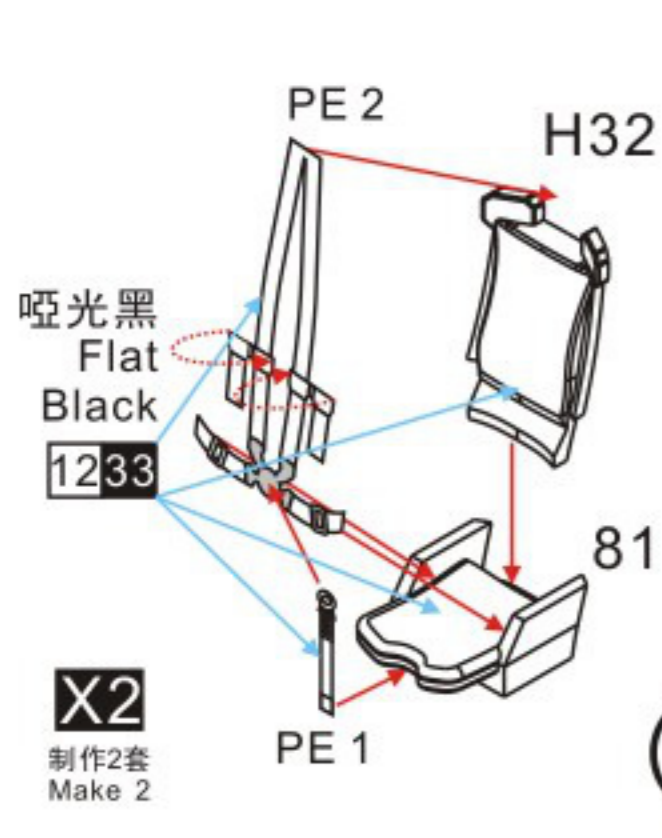

AH-1W 'SUPER COBRA' USA ATTACK HELICOPTER

美国 AH-1W “超级眼镜蛇” 攻击直升机 (Early Version 早期型号)

DM 720020

13

14

15

HMLA-169 Marine Light Attack Helicopter Squadron 169165392/SN-169