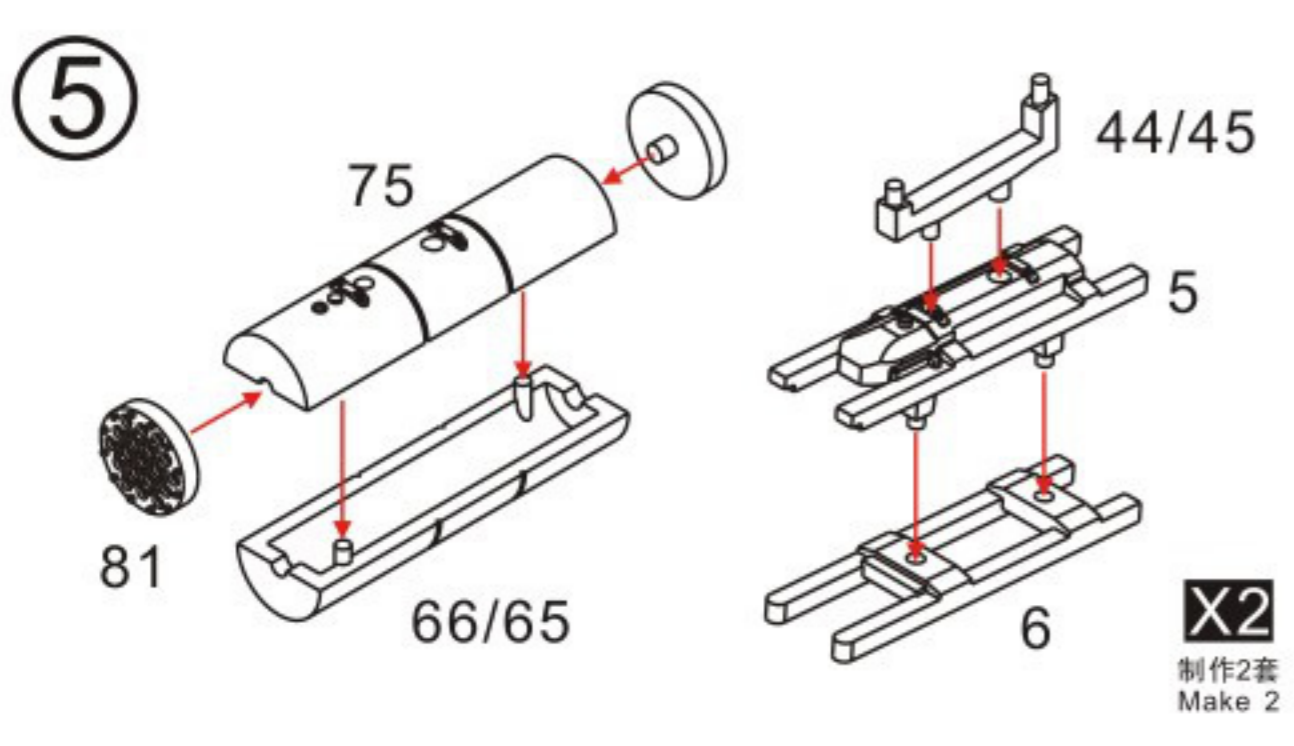

AH-1W 'SUPER COBRA' USA ATTACK HELICOPTER

美国 AH-1W “超级眼镜蛇” 攻击直升机 (Early Version 早期型号)

DM 720020

13

14

15

HMLA-169 Marine Light Attack Helicopter Squadron 169165392/SN-169