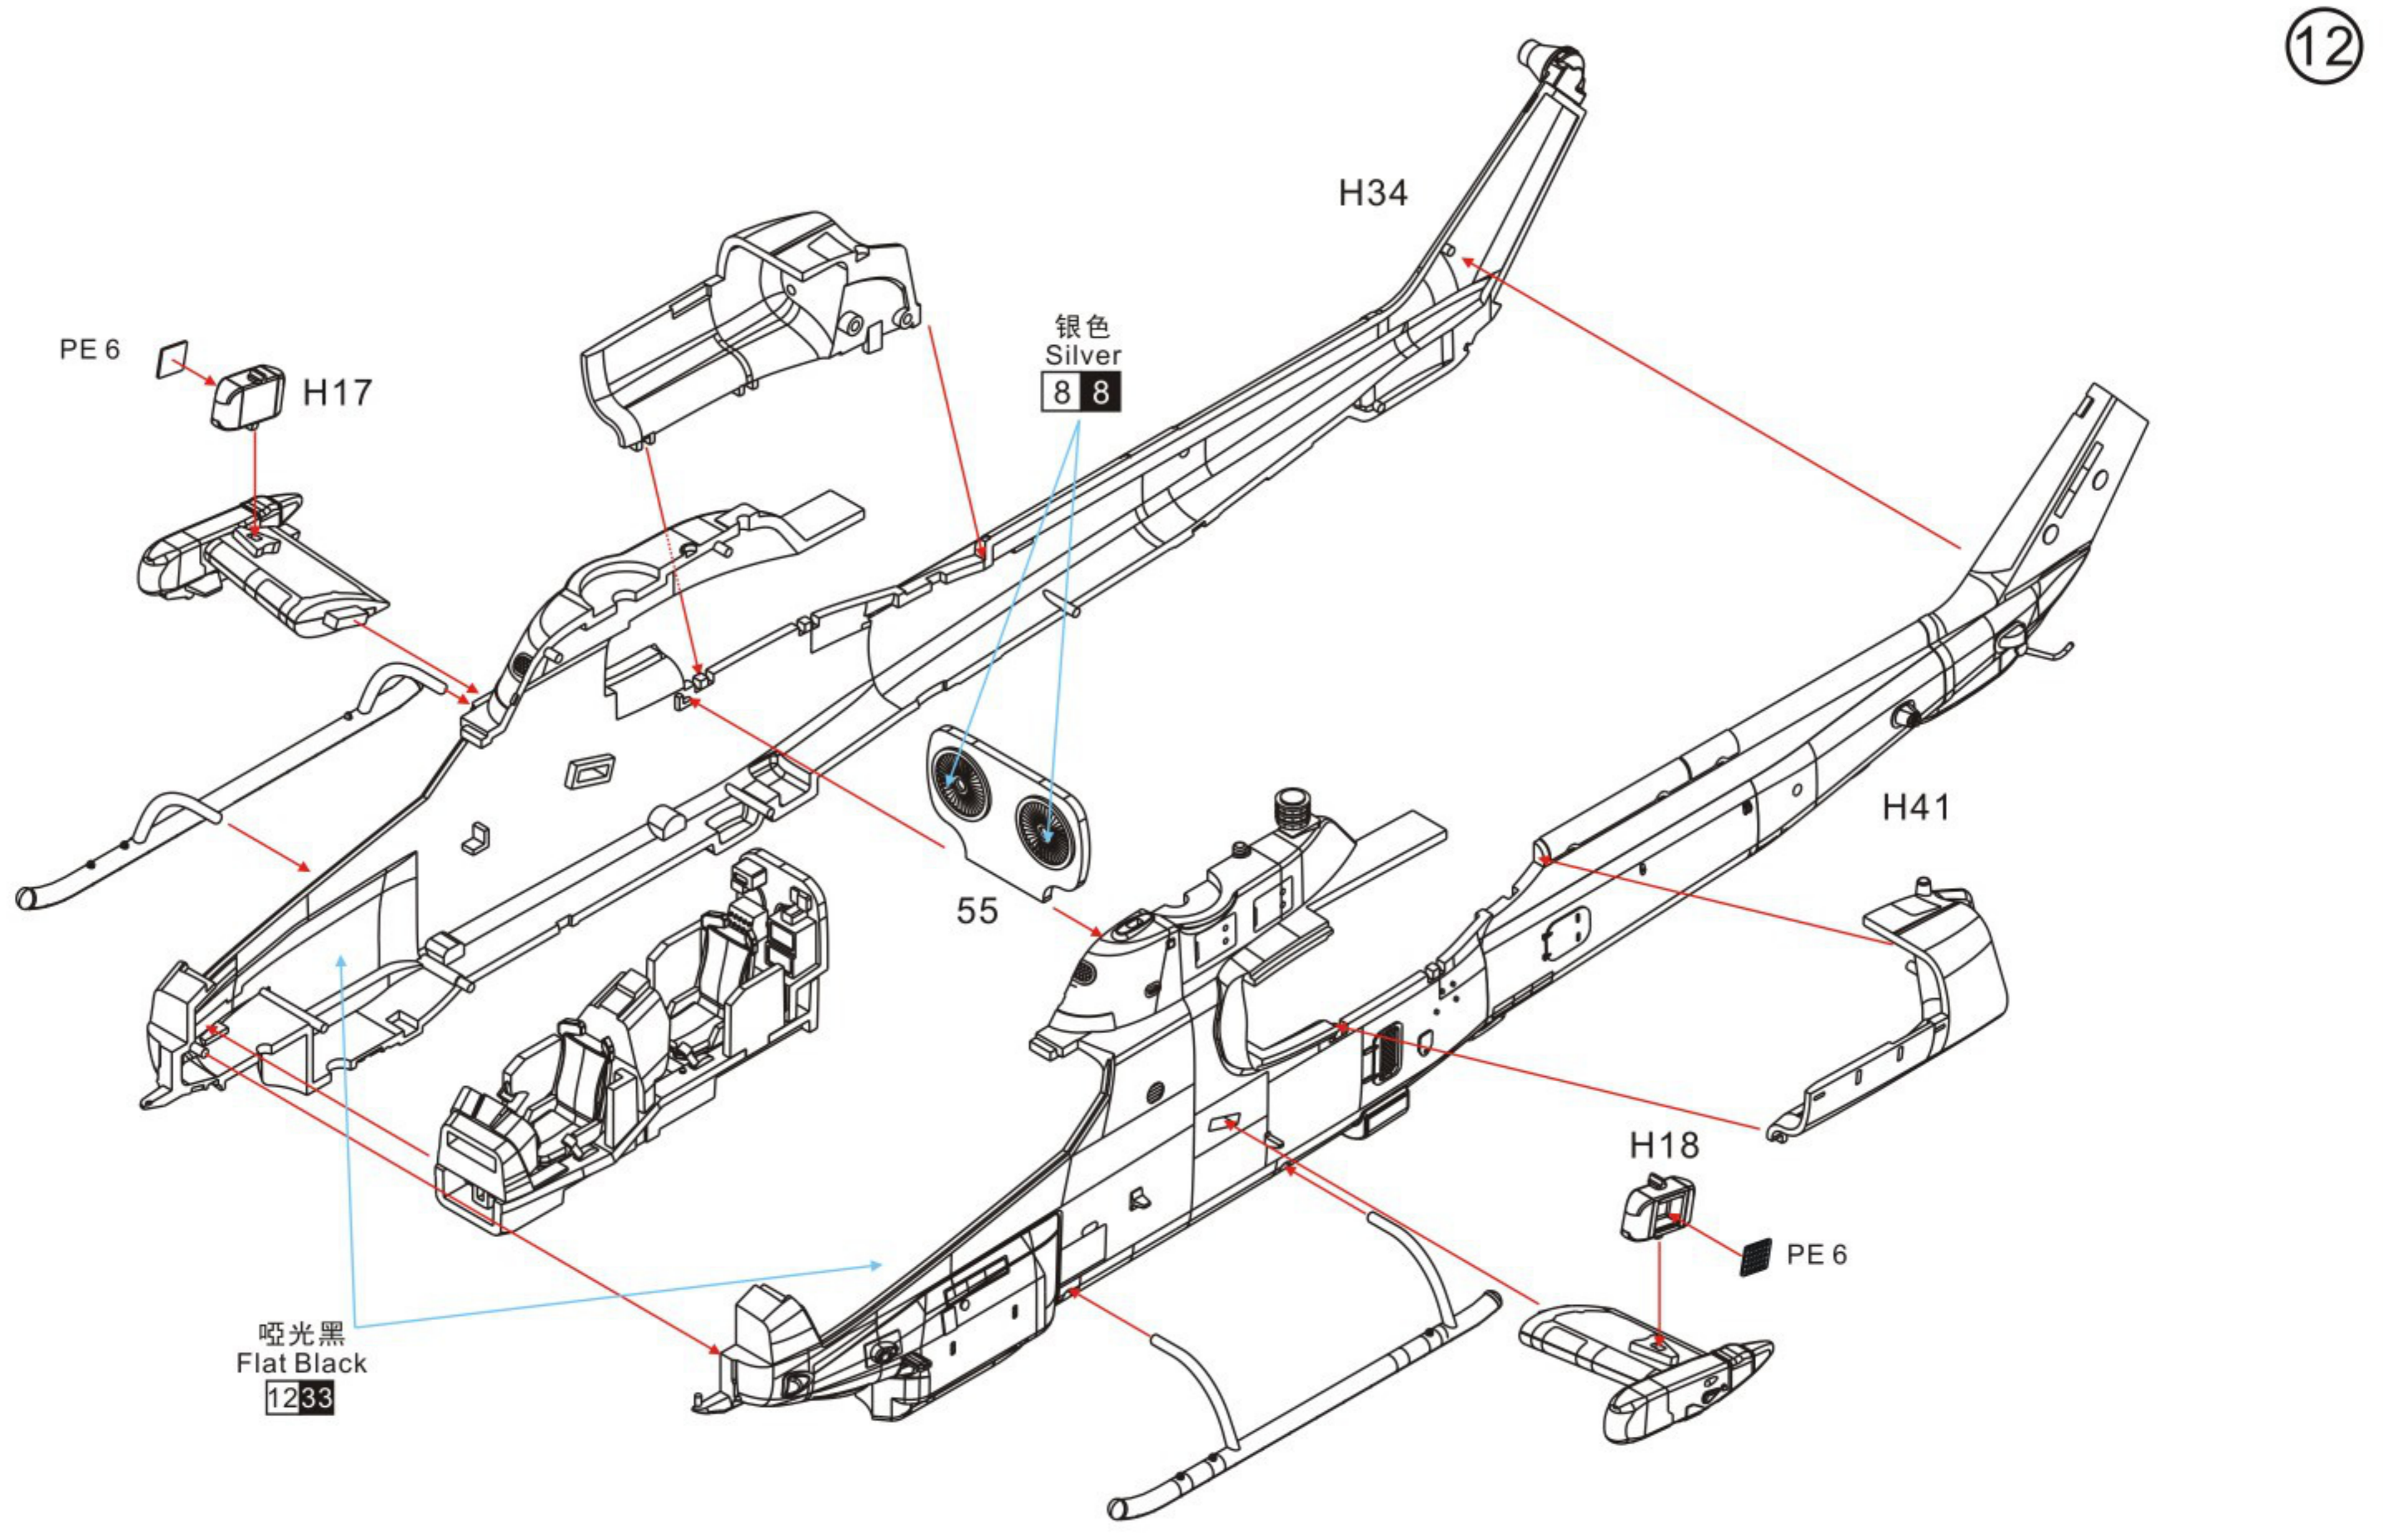

AH-1W 'SUPER COBRA' USA ATTACK HELICOPTER

美国 AH-1W “超级眼镜蛇” 攻击直升机 (Early Version 早期型号)

DM 720020

13

14

15

HMLA-169 Marine Light Attack Helicopter Squadron 169165392/SN-169