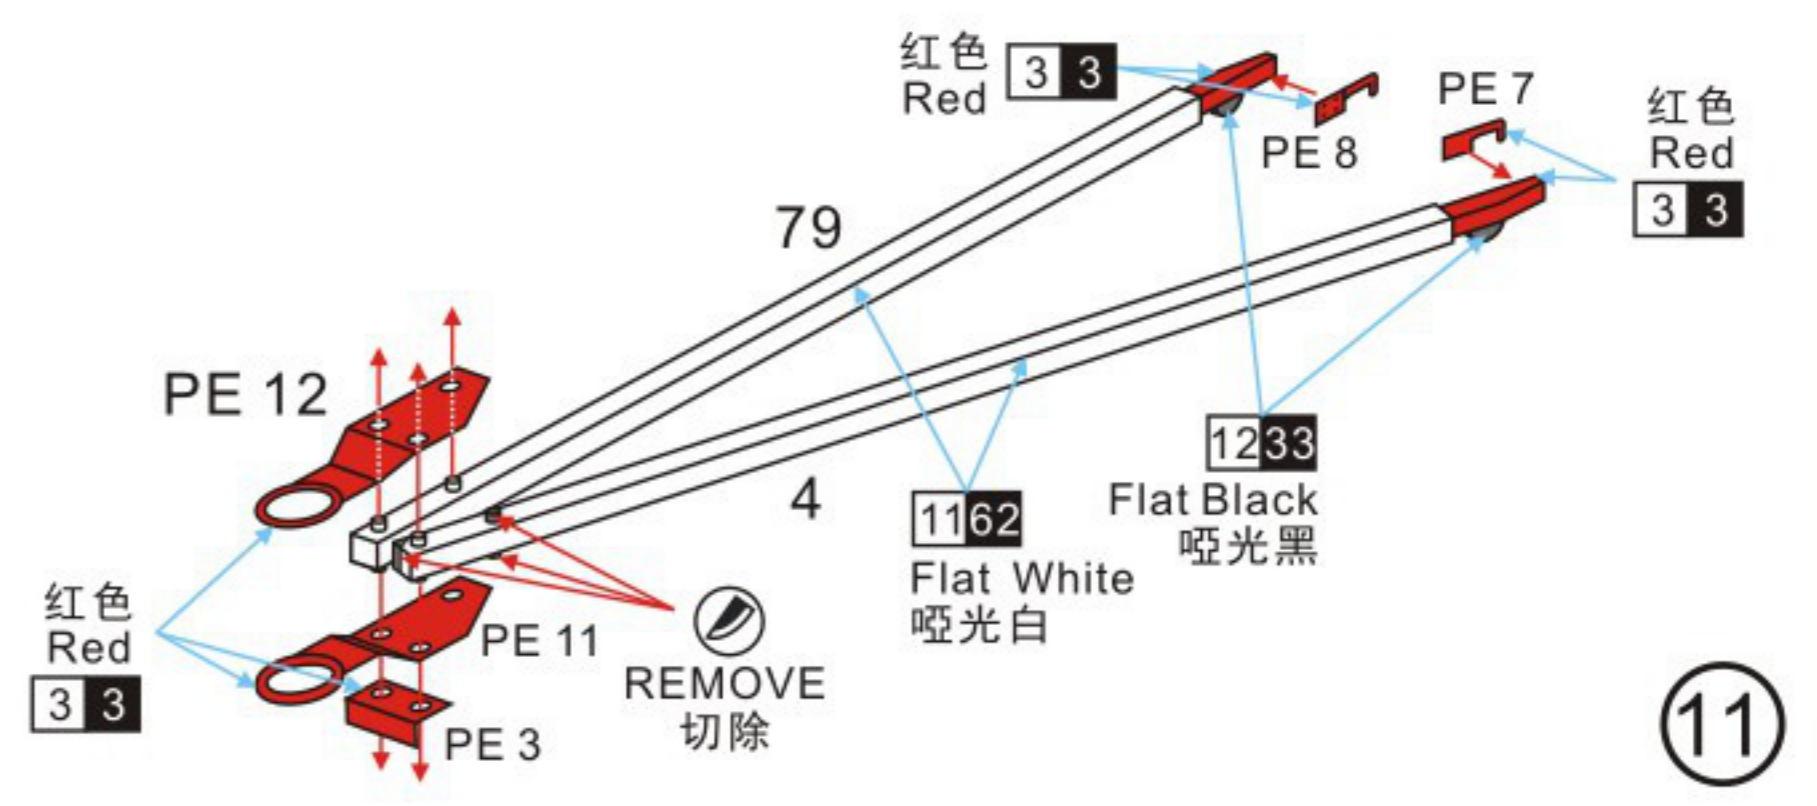

AH-1W 'SUPER COBRA' USA ATTACK HELICOPTER

美国 AH-1W “超级眼镜蛇” 攻击直升机 (Early Version 早期型号)

DM 720020

13

14

15

HMLA-169 Marine Light Attack Helicopter Squadron 169165392/SN-169