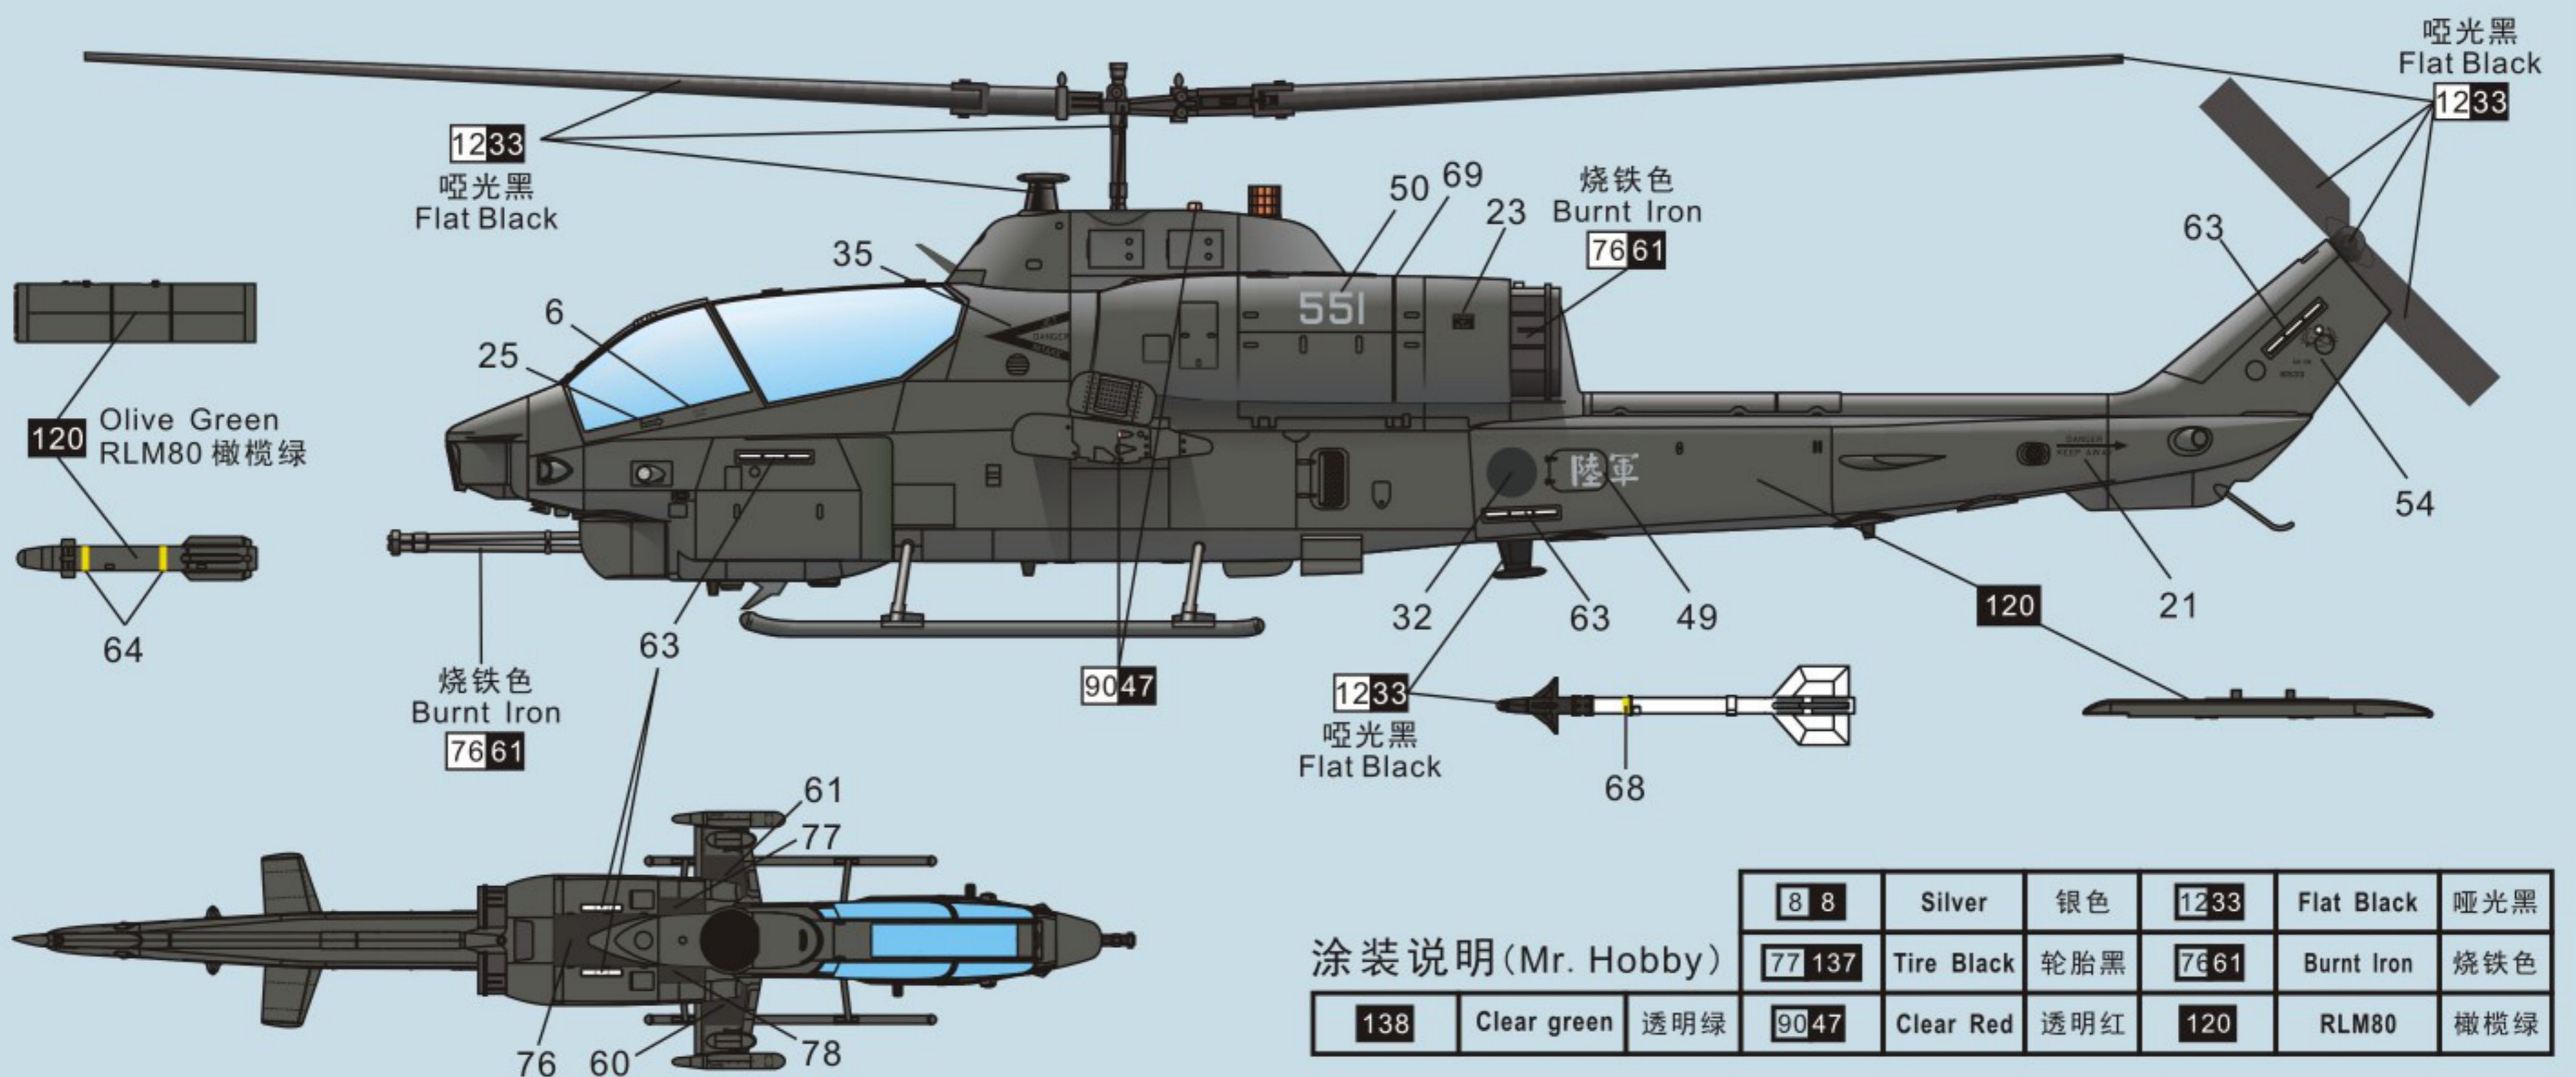

AH-1W 'SUPER COBRA' USA ATTACK HELICOPTER

美国 AH-1W “超级眼镜蛇” 攻击直升机 (Early Version 早期型号)

DM 720020

13

14

15

HMLA-169 Marine Light Attack Helicopter Squadron 169165392/SN-169