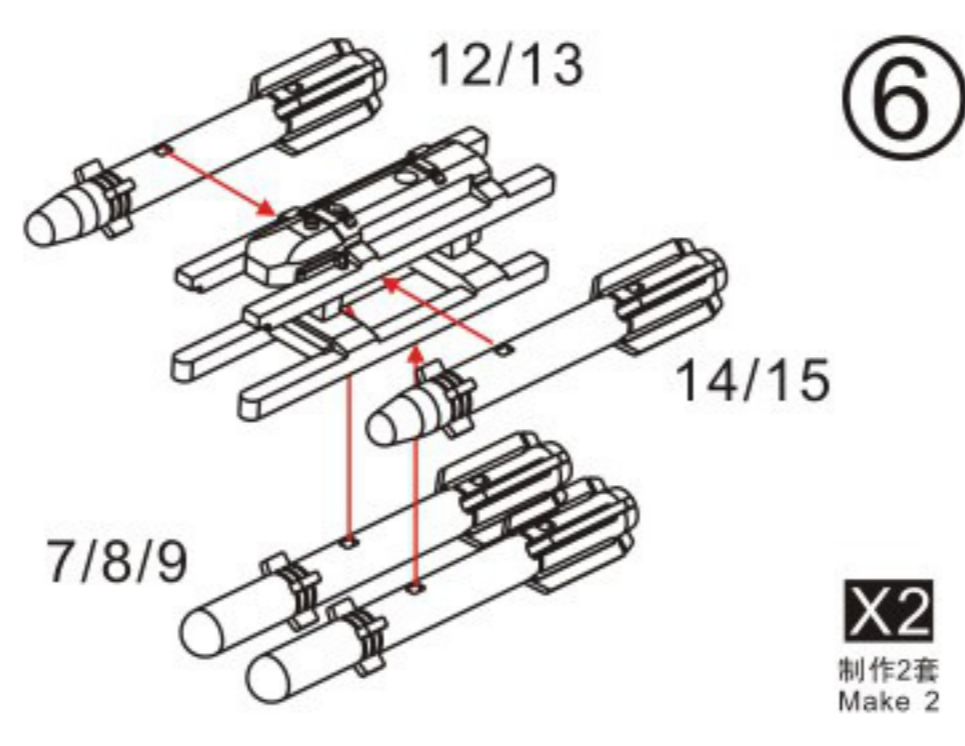

AH-1W 'SUPER COBRA' USA ATTACK HELICOPTER

美国 AH-1W “超级眼镜蛇” 攻击直升机 (Early Version 早期型号)

DM 720020

13

14

15

HMLA-169 Marine Light Attack Helicopter Squadron 169165392/SN-169