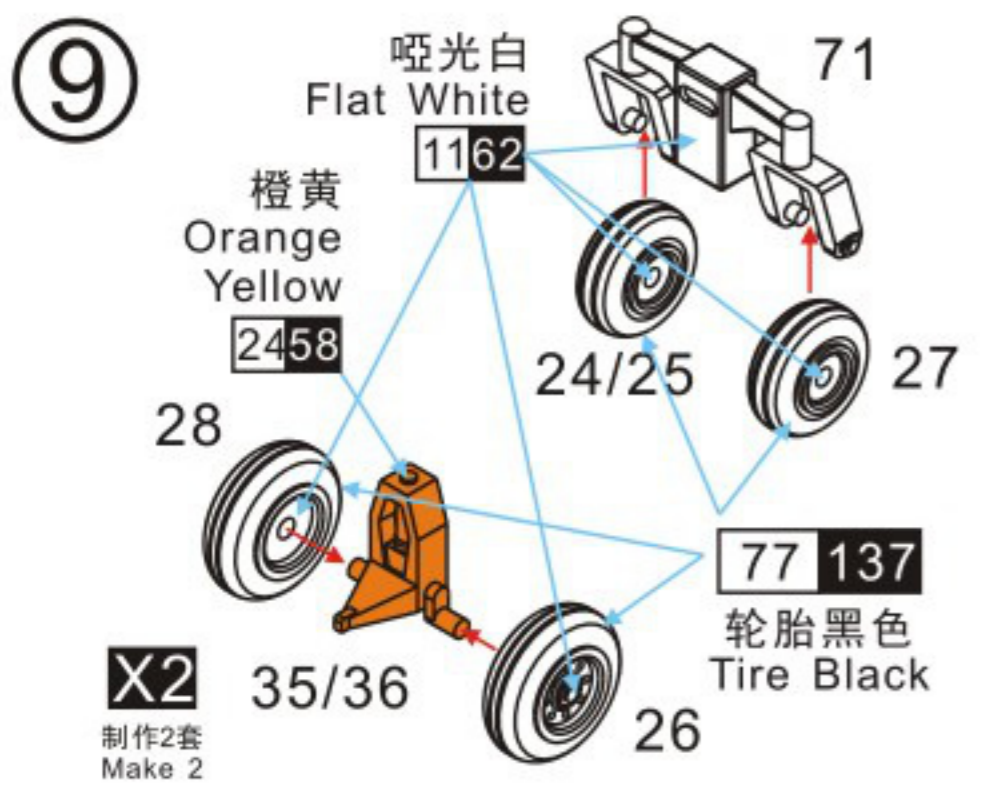

AH-1W 'SUPER COBRA' USA ATTACK HELICOPTER

美国 AH-1W “超级眼镜蛇” 攻击直升机 (Early Version 早期型号)

DM 720020

13

14

15

HMLA-169 Marine Light Attack Helicopter Squadron 169165392/SN-169