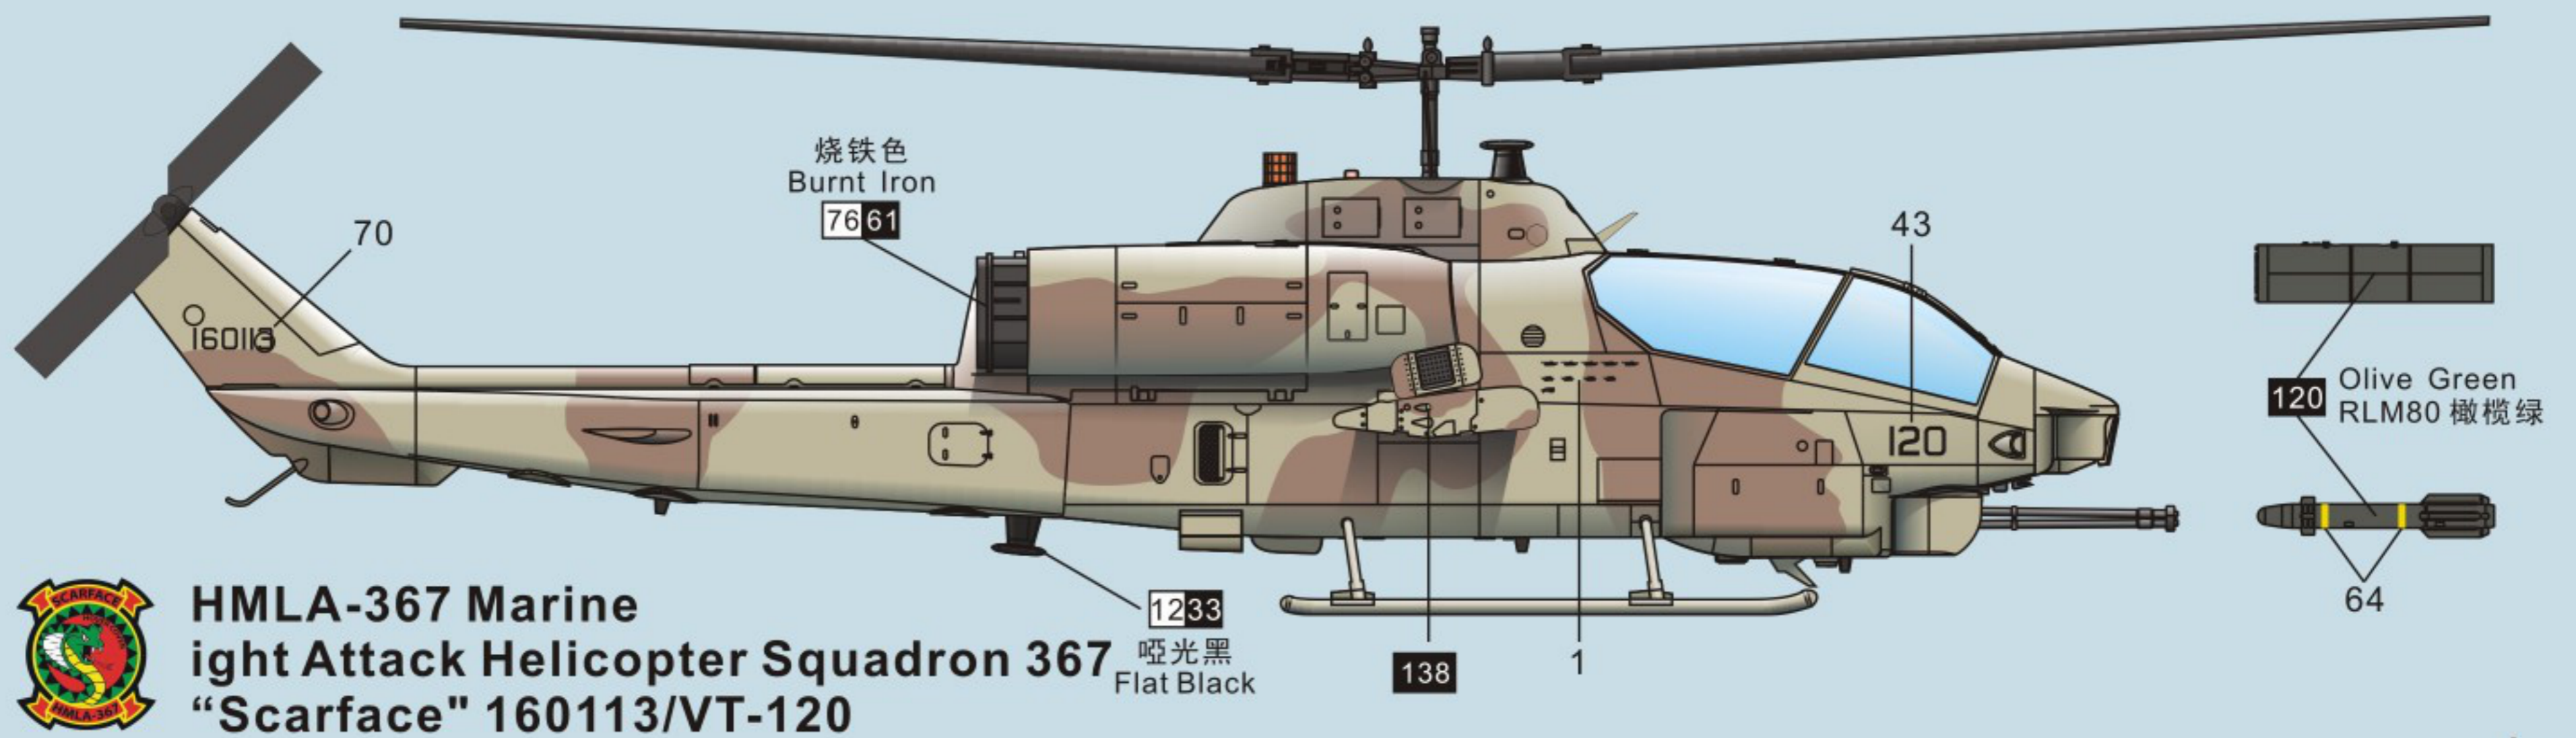

AH-1W 'SUPER COBRA' USA ATTACK HELICOPTER

美国 AH-1W “超级眼镜蛇” 攻击直升机 (Early Version 早期型号)

DM 720020

13

14

15

HMLA-169 Marine Light Attack Helicopter Squadron 169165392/SN-169