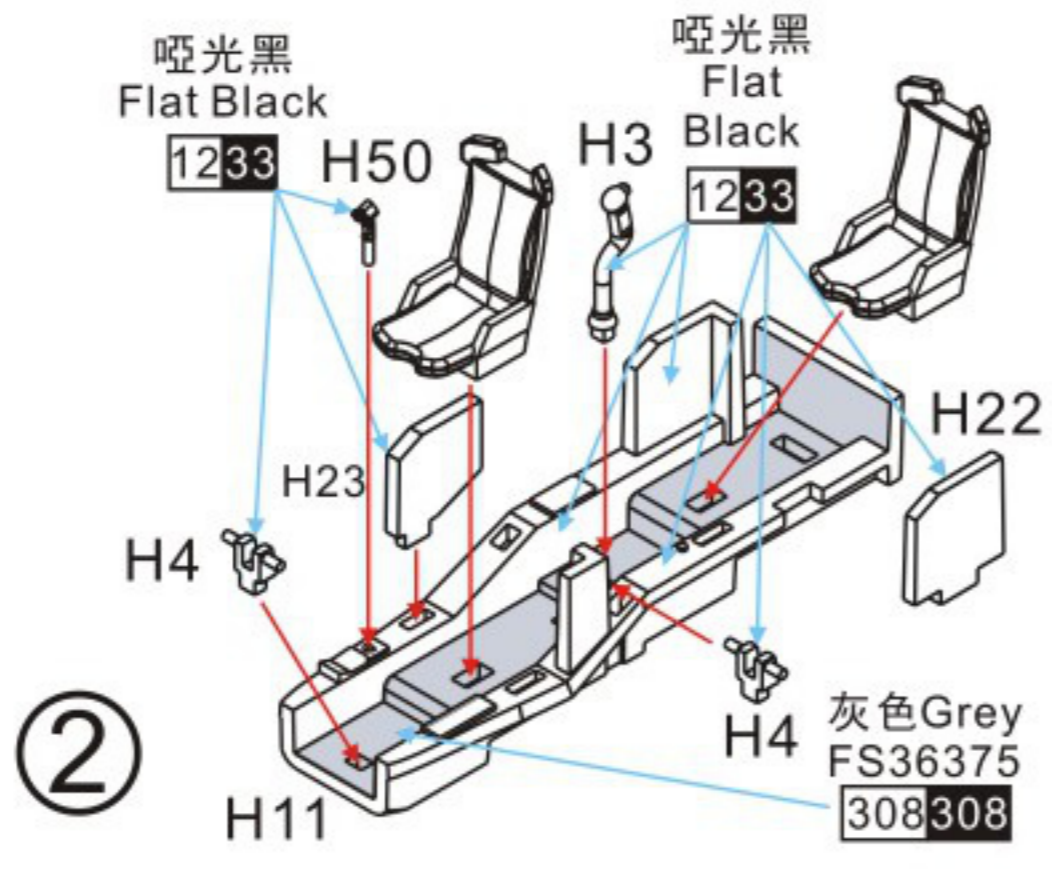

AH-1W 'SUPER COBRA' USA ATTACK HELICOPTER

美国 AH-1W “超级眼镜蛇” 攻击直升机 (Early Version 早期型号)

DM 720020

13

14

15

HMLA-169 Marine Light Attack Helicopter Squadron 169165392/SN-169