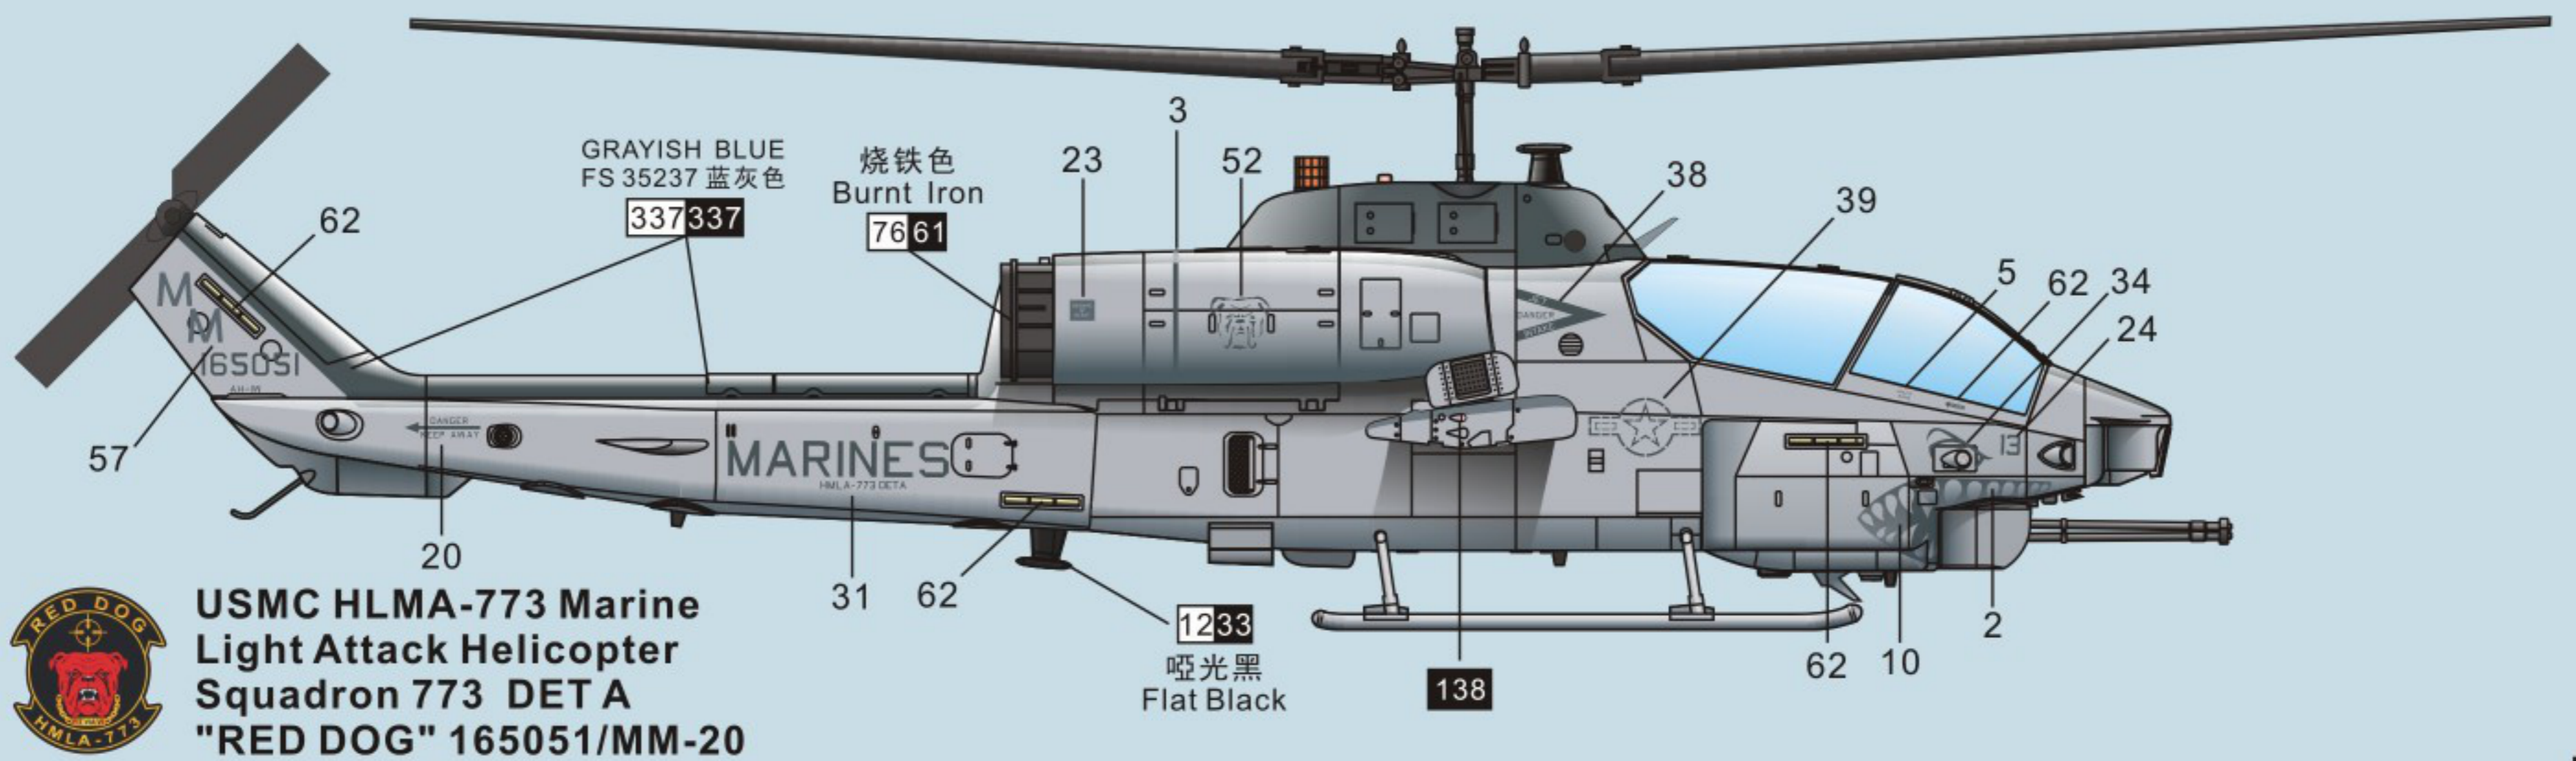

AH-1W 'SUPER COBRA' USA ATTACK HELICOPTER

美国 AH-1W “超级眼镜蛇” 攻击直升机 (Early Version 早期型号)

DM 720020

13

14

15

HMLA-169 Marine Light Attack Helicopter Squadron 169165392/SN-169