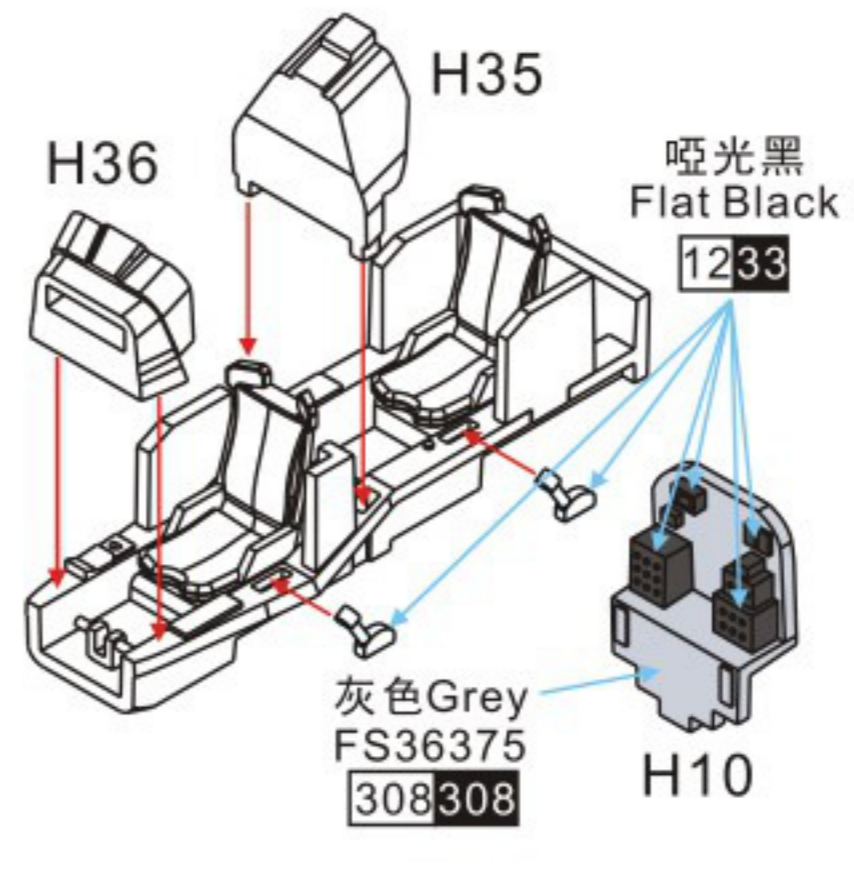

AH-1W 'SUPER COBRA' USA ATTACK HELICOPTER

美国 AH-1W “超级眼镜蛇” 攻击直升机 (Early Version 早期型号)

DM 720020

13

14

15

HMLA-169 Marine Light Attack Helicopter Squadron 169165392/SN-169