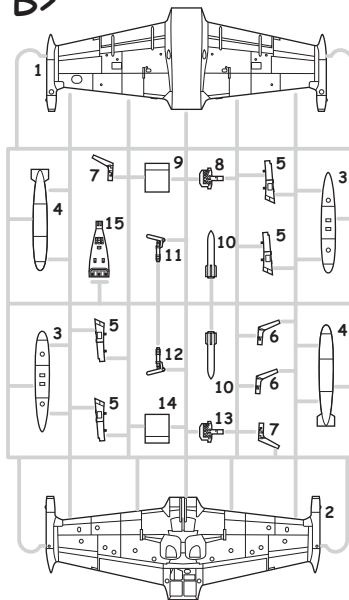

7416
1:72

L-39ZO

eduard
WEEKEND
EDITION

PLASTIC PARTS

A>

B>

C>

Mr. COLOR	
C4	YELLOW
C11	LIGHT GULL GRAY
C33	FLAT BLACK
C39	DARK YELLOW
C45	SAIL COLOR
C116	BLACK GRAY
C128	GRAY GREEN
C132	EARTH GREEN