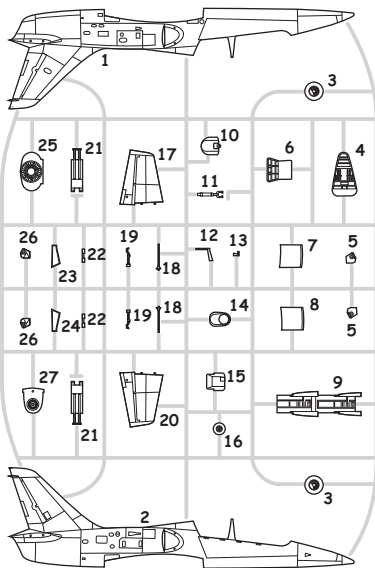

7416
1:72

L-39ZO

eduard
WEEKEND
EDITION

PLASTIC PARTS

A>

B>

C>

Mr. COLOR	
C4	YELLOW
C11	LIGHT GULL GRAY
C33	FLAT BLACK
C39	DARK YELLOW
C45	SAIL COLOR
C116	BLACK GRAY
C128	GRAY GREEN
C132	EARTH GREEN