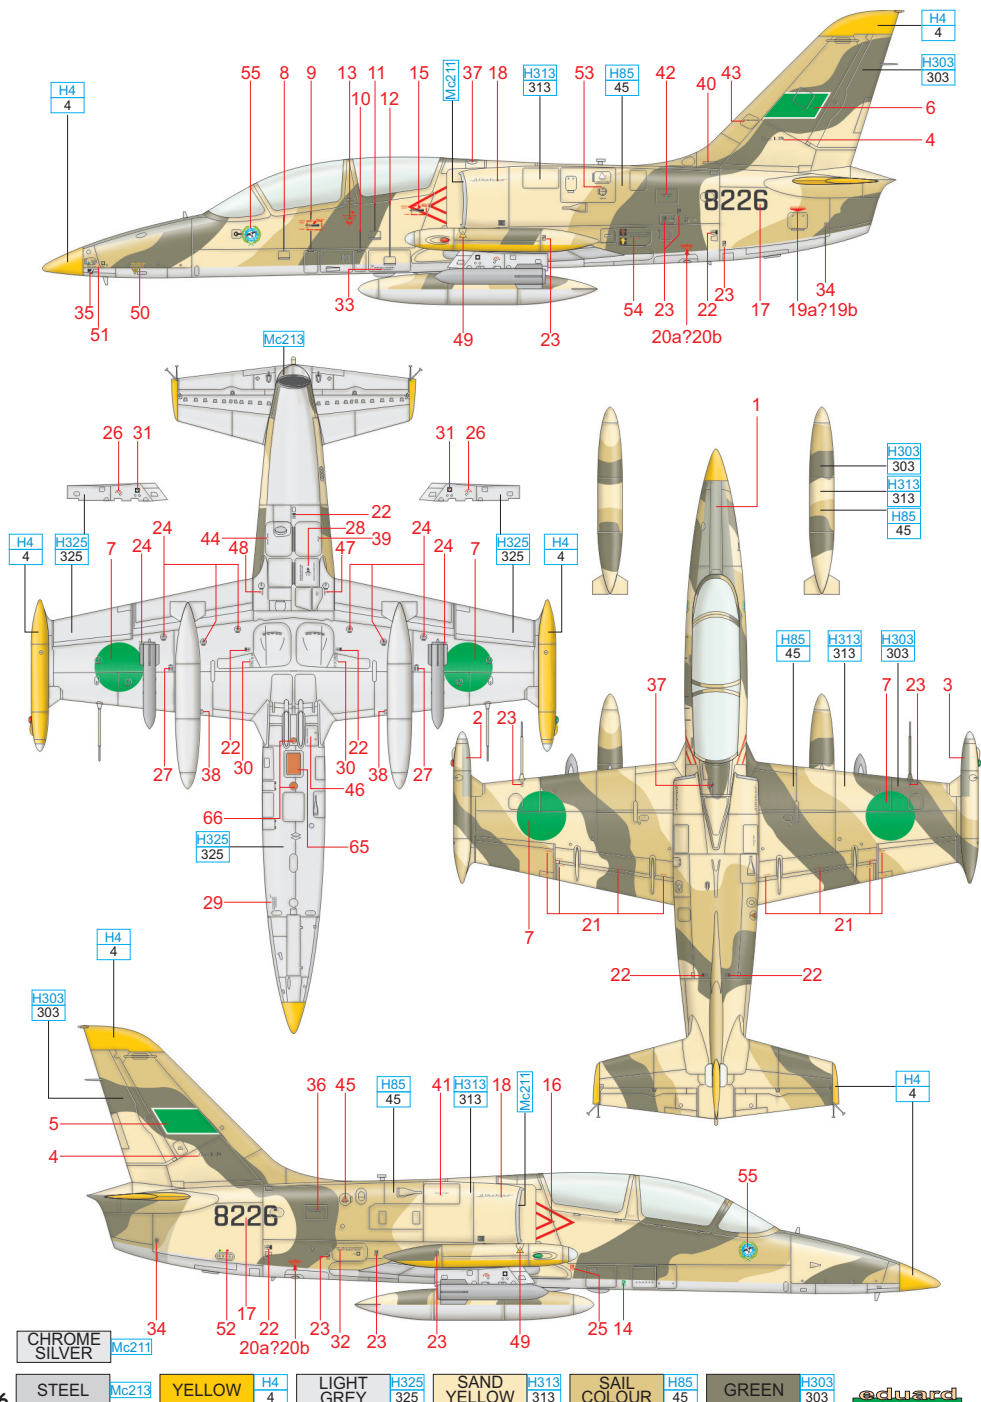

Air Force Academy, AZ Zawiyah Air Base, Libyan Air Force, 1985

CHROME SILVER	Mc211	STEEL	Mc213	YELLOW	H4 4	LIGHT GREY	H325 325	SAND YELLOW	H313 313	SAIL COLOUR	H85 45	GREEN	H303 303	eduard