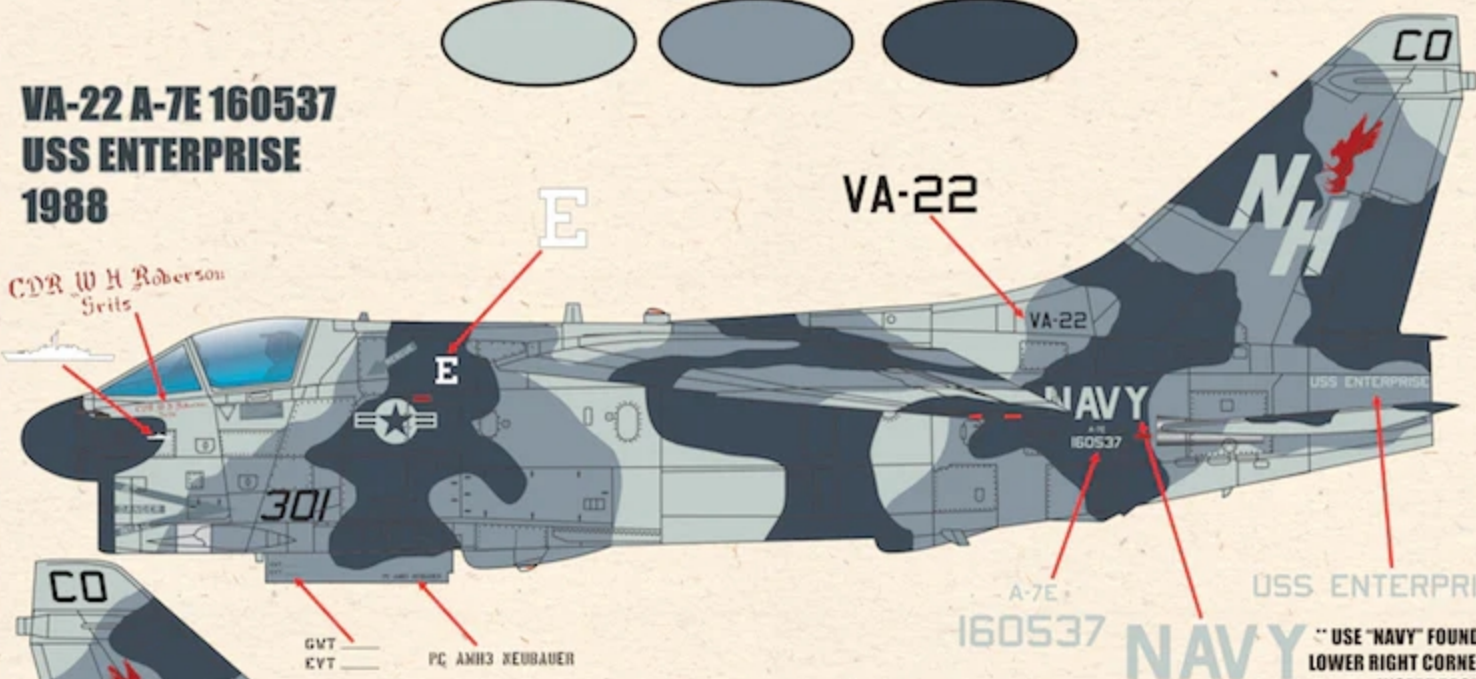

FS 36495 FS 36320 FS 36118

VA-22 A-7E 160537
USS ENTERPRISE
1988

CDR W H Roberson
Seits

"ELEMENTS OF CVW-11 SUNK THE
IRANIAN FRIGATE "SAHAND" DURING
OPERATION PRAYING MANTIS

CDR W H Roberson
Seits

USS ENTERPRISE
"USE "NAVY" FOUND AT THE
LOWER RIGHT CORNER OF THE
INSERT PAGE