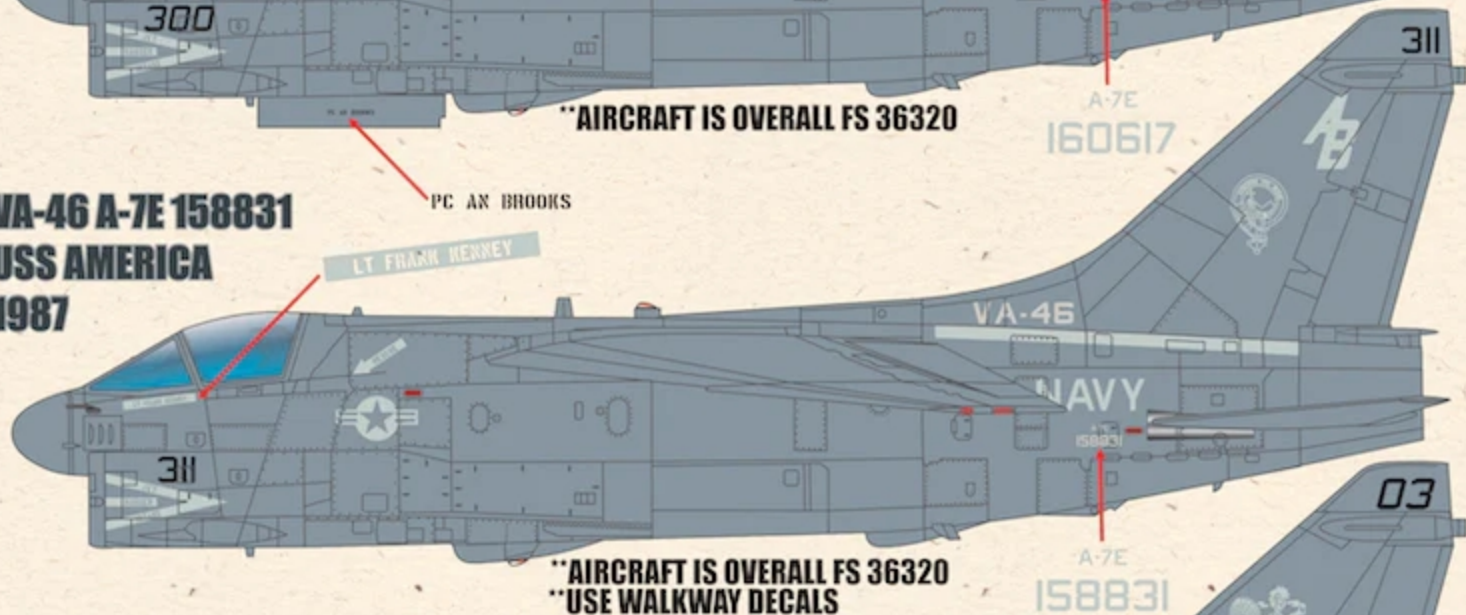

**AIRCRAFT IS OVERALL FS 36320

VA-46 A-7E 158831
USS AMERICA
1987