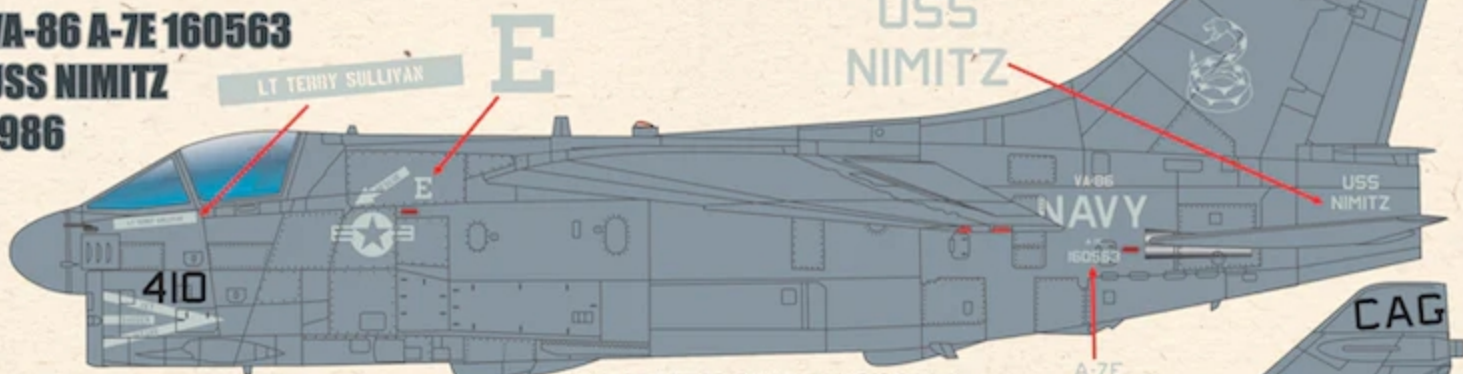

****AIRCRAFT IS OVERALL FS 36320**
****USE WALKWAY DECALS**

A-7E
160560

VA-83 A-7E 160553
USS SARATOGA
1986

****AIRCRAFT IS OVERALL FS 36320**

A-7E
160553

VA-86 A-7E 160563
USS NIMITZ
1986

****AIRCRAFT IS OVERALL FS 36320**