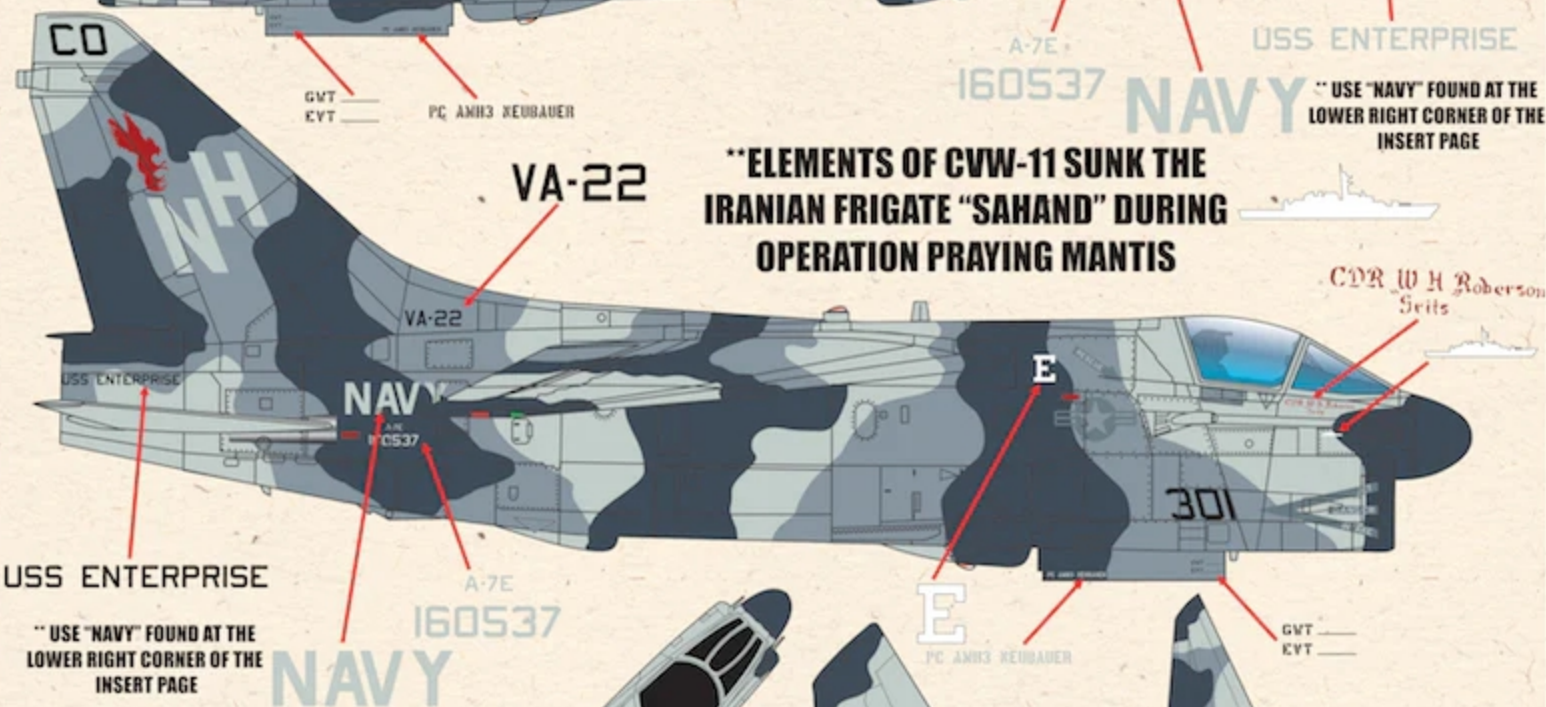

USS MIDWAY
CHAMPS

VA-195 A-7E 157475
USS RANGER
1983

GW WT — EVT —

VA-195

GR WT. —
EVT —

**MARKINGS ARE REPEATED ON THE OPPOSITE SIDE FOR ALL AIRCRAFT UNLESS OTHERWISE NOTED

FS 36495 FS 36320 FS 36118

VA-22 A-7E 160537
USS ENTERPRISE
1988

CDR W H Roberson
Seits

"ELEMENTS OF CVW-11 SUNK THE
IRANIAN FRIGATE "SAHAND" DURING
OPERATION PRAYING MANTIS

CDR W H Roberson
Seits

USS ENTERPRISE
"USE "NAVY" FOUND AT THE
LOWER RIGHT CORNER OF THE
INSERT PAGE