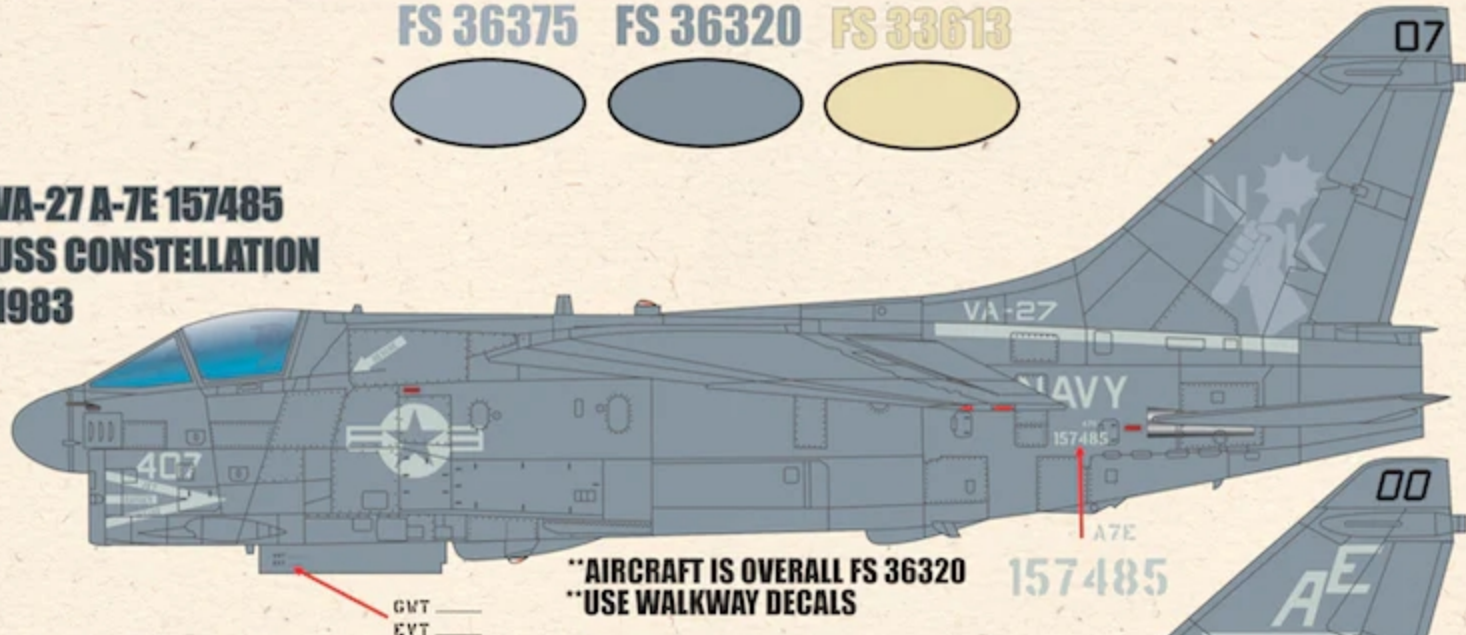

VA-27 A-7E 157485
USS CONSTELLATION
1983