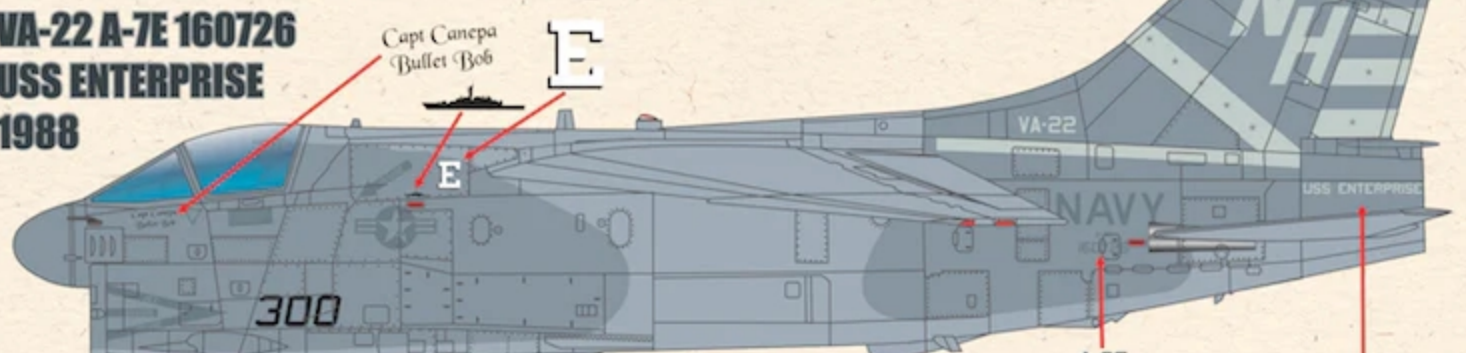

VA-22 A-7E 160726
USS ENTERPRISE
1988

Capt Canepa
Bullet Bob

E

**USE WALKWAY DECALS

GWT

EVT

P/C AMH3 KRONZ

**MARKINGS ARE REPEATED ON THE OPPOSITE SIDE FOR ALL AIRCRAFT UNLESS OTHERWISE NOTED