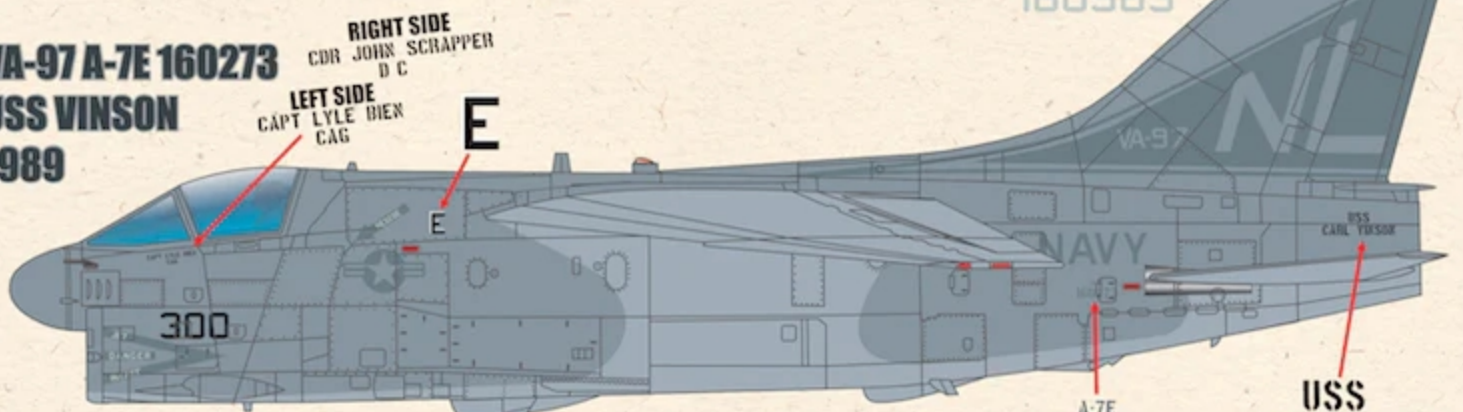

A-7E
160273

USS
CARL VINSON

**MARKINGS ARE REPEATED ON THE OPPOSITE SIDE FOR ALL AIRCRAFT UNLESS OTHERWISE NOTED