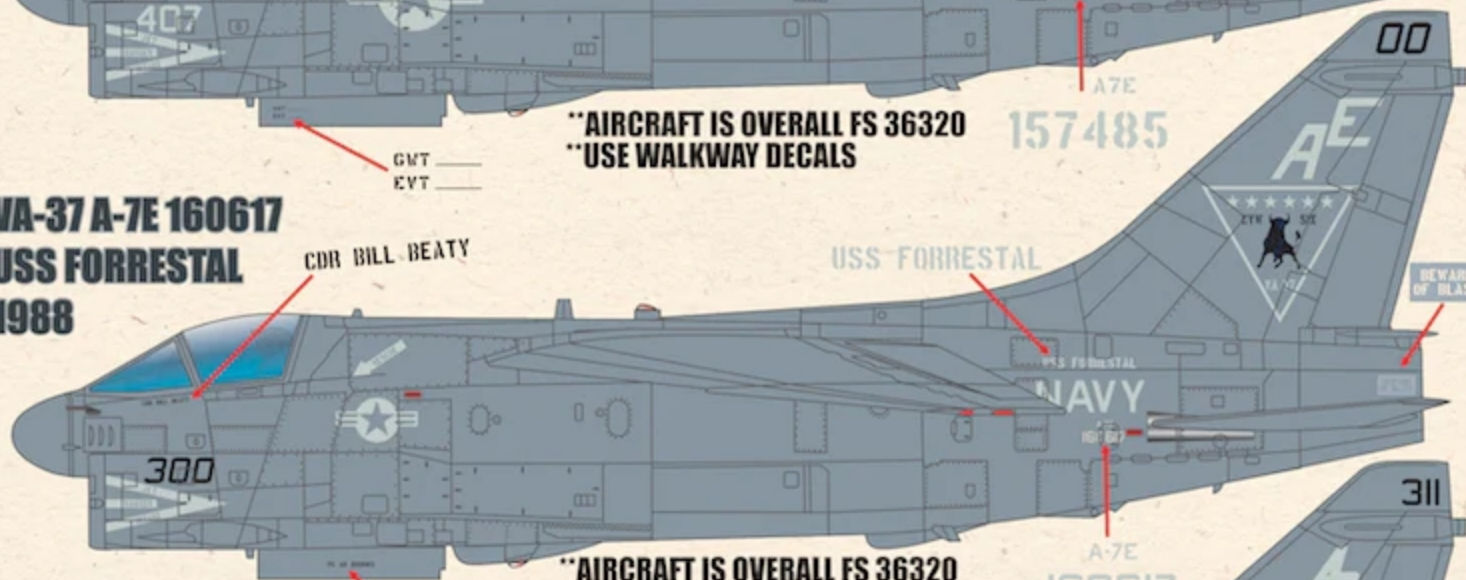

VA-22 A-7E 160726
USS ENTERPRISE
1988

Capt Canepa
Bullet Bob

E

**USE WALKWAY DECALS

GWT

EVT

P/C AMH3 KRONZ

**MARKINGS ARE REPEATED ON THE OPPOSITE SIDE FOR ALL AIRCRAFT UNLESS OTHERWISE NOTED

USS ENTERPRISE

FS 36375 FS 36320 FS 33613

VA-27 A-7E 157485
USS CONSTELLATION
1983

****AIRCRAFT IS OVERALL FS 36320**
****USE WALKWAY DECALS**

VA-37 A-7E 160617
USS FORRESTAL
1988

****AIRCRAFT IS OVERALL FS 36320**