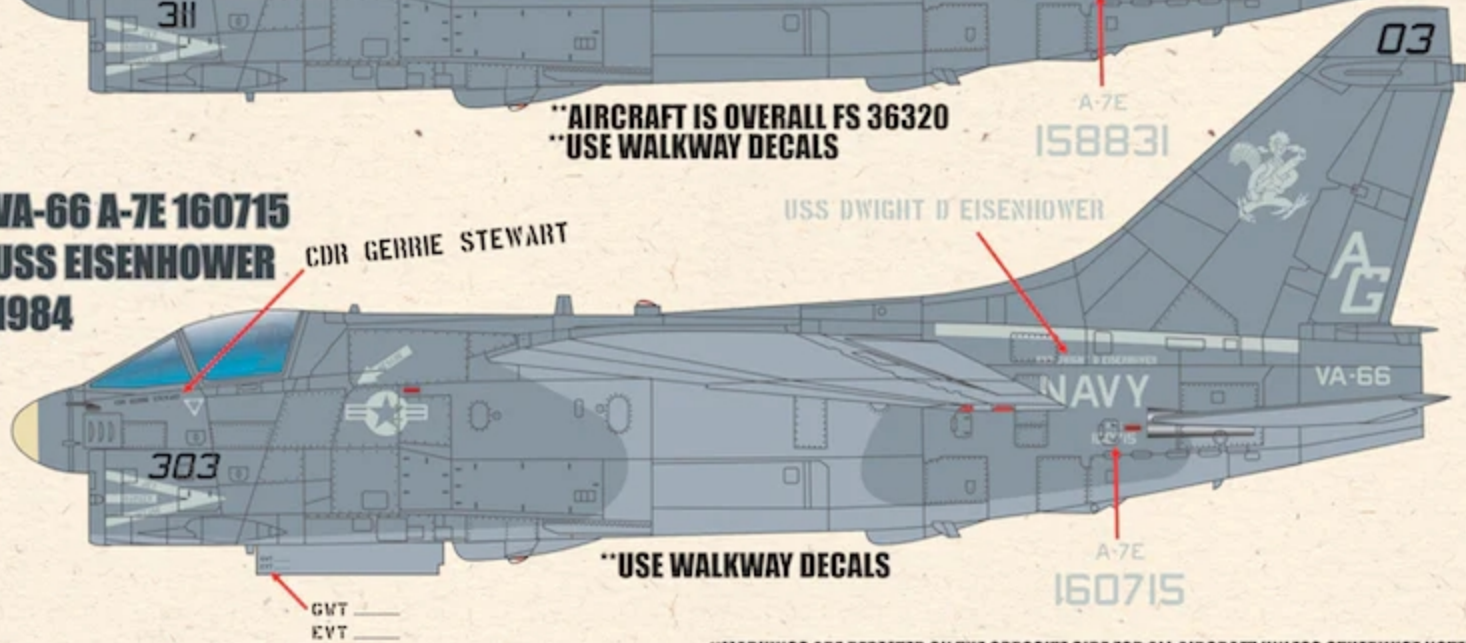

**AIRCRAFT IS OVERALL FS 36320
**USE WALKWAY DECALS

VA-66 A-7E 160715
USS EISENHOWER
1984