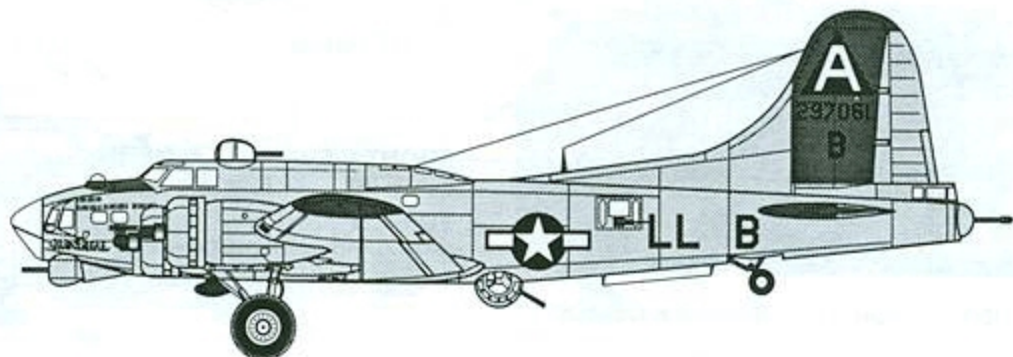

PRO
MODELER
BY MONOGRAM

88100400200

DECALS

THE MOST ACCURATE DECALS
AVAILABLE TO THE SCALE MODELER

1/48 SCALE MASSTAB 1:48 ESCALA 1/48 1/48 ECHELLE

B-17G FLYING FORTRESS

Designed specifically for the ProModeler B-17G Kit number 5928

GENERAL "IKE," B-17G-40-BO, 42-87061, 401ST BOMB SQUADRON
91ST BOMB GROUP, MAY, 1945.

JOKER, B-17G-25-BO, 42-31684, 772ND BOMB SQUADRON
463RD BOMB GROUP, ITALY, 1945.

REVELL-MONOGRAM, INC.
MORTON GROVE, ILL.