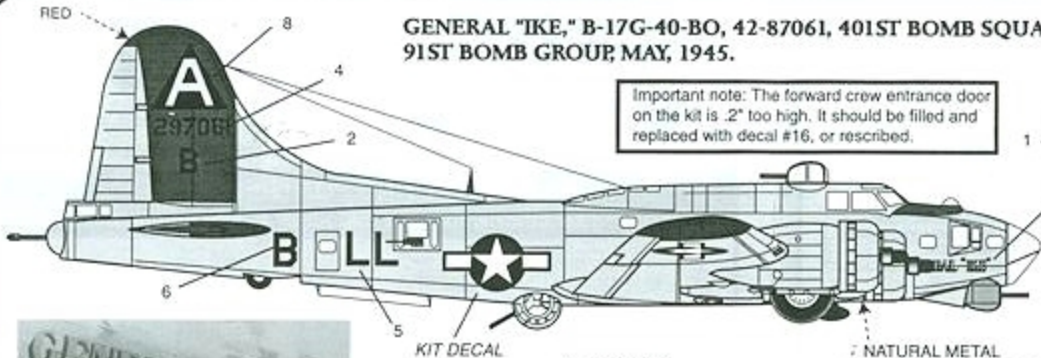

Copyright © 1996 All rights reserved. Made in the U.S.A.

0 765138004-7 5

**GENERAL "IKE," B-17G-40-BO, 42-87061, 401ST BOMB SQUADRON
91ST BOMB GROUP, MAY, 1945.**

Important note: The forward crew entrance door on the kit is .2" too high. It should be filled and replaced with decal #16, or rescribed.