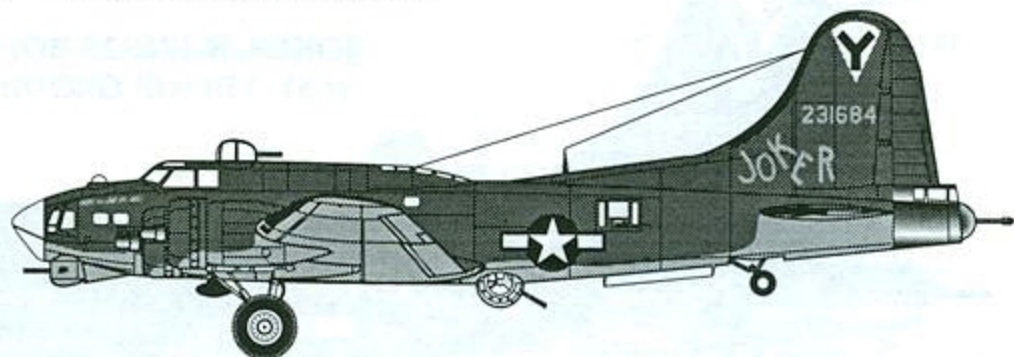

PRO
MODELER
BY MONOGRAM

88100400200

DECALS

THE MOST ACCURATE DECALS
AVAILABLE TO THE SCALE MODELER

1/48 SCALE MASSTAB 1:48 ESCALA 1/48 1/48 ECHELLE

B-17G FLYING FORTRESS

Designed specifically for the ProModeler B-17G Kit number 5928

GENERAL "IKE," B-17G-40-BO, 42-87061, 401ST BOMB SQUADRON
91ST BOMB GROUP, MAY, 1945.

JOKER, B-17G-25-BO, 42-31684, 772ND BOMB SQUADRON
463RD BOMB GROUP, ITALY, 1945.

REVELL-MONOGRAM, INC.
MORTON GROVE, ILL.