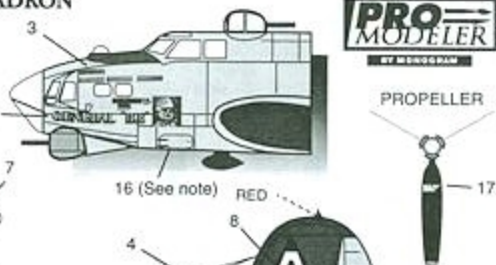

Copyright © 1996 All rights reserved. Made in the U.S.A.

0 765138004-7 5

**GENERAL "IKE," B-17G-40-BO, 42-87061, 401ST BOMB SQUADRON
91ST BOMB GROUP, MAY, 1945.**

Important note: The forward crew entrance door on the kit is .2" too high. It should be filled and replaced with decal #16, or rescribed.