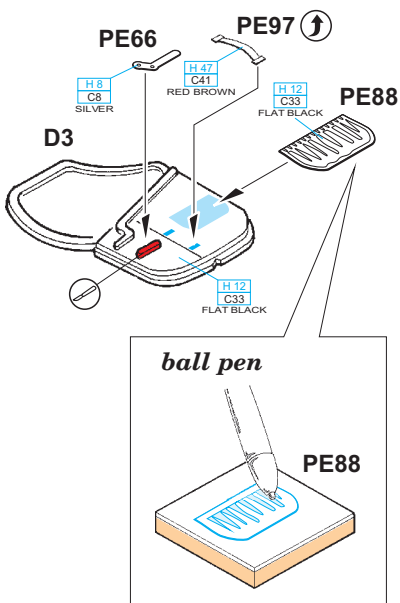

MARKINGS **C, D, E, F, G, H, I, J, K, M, O**