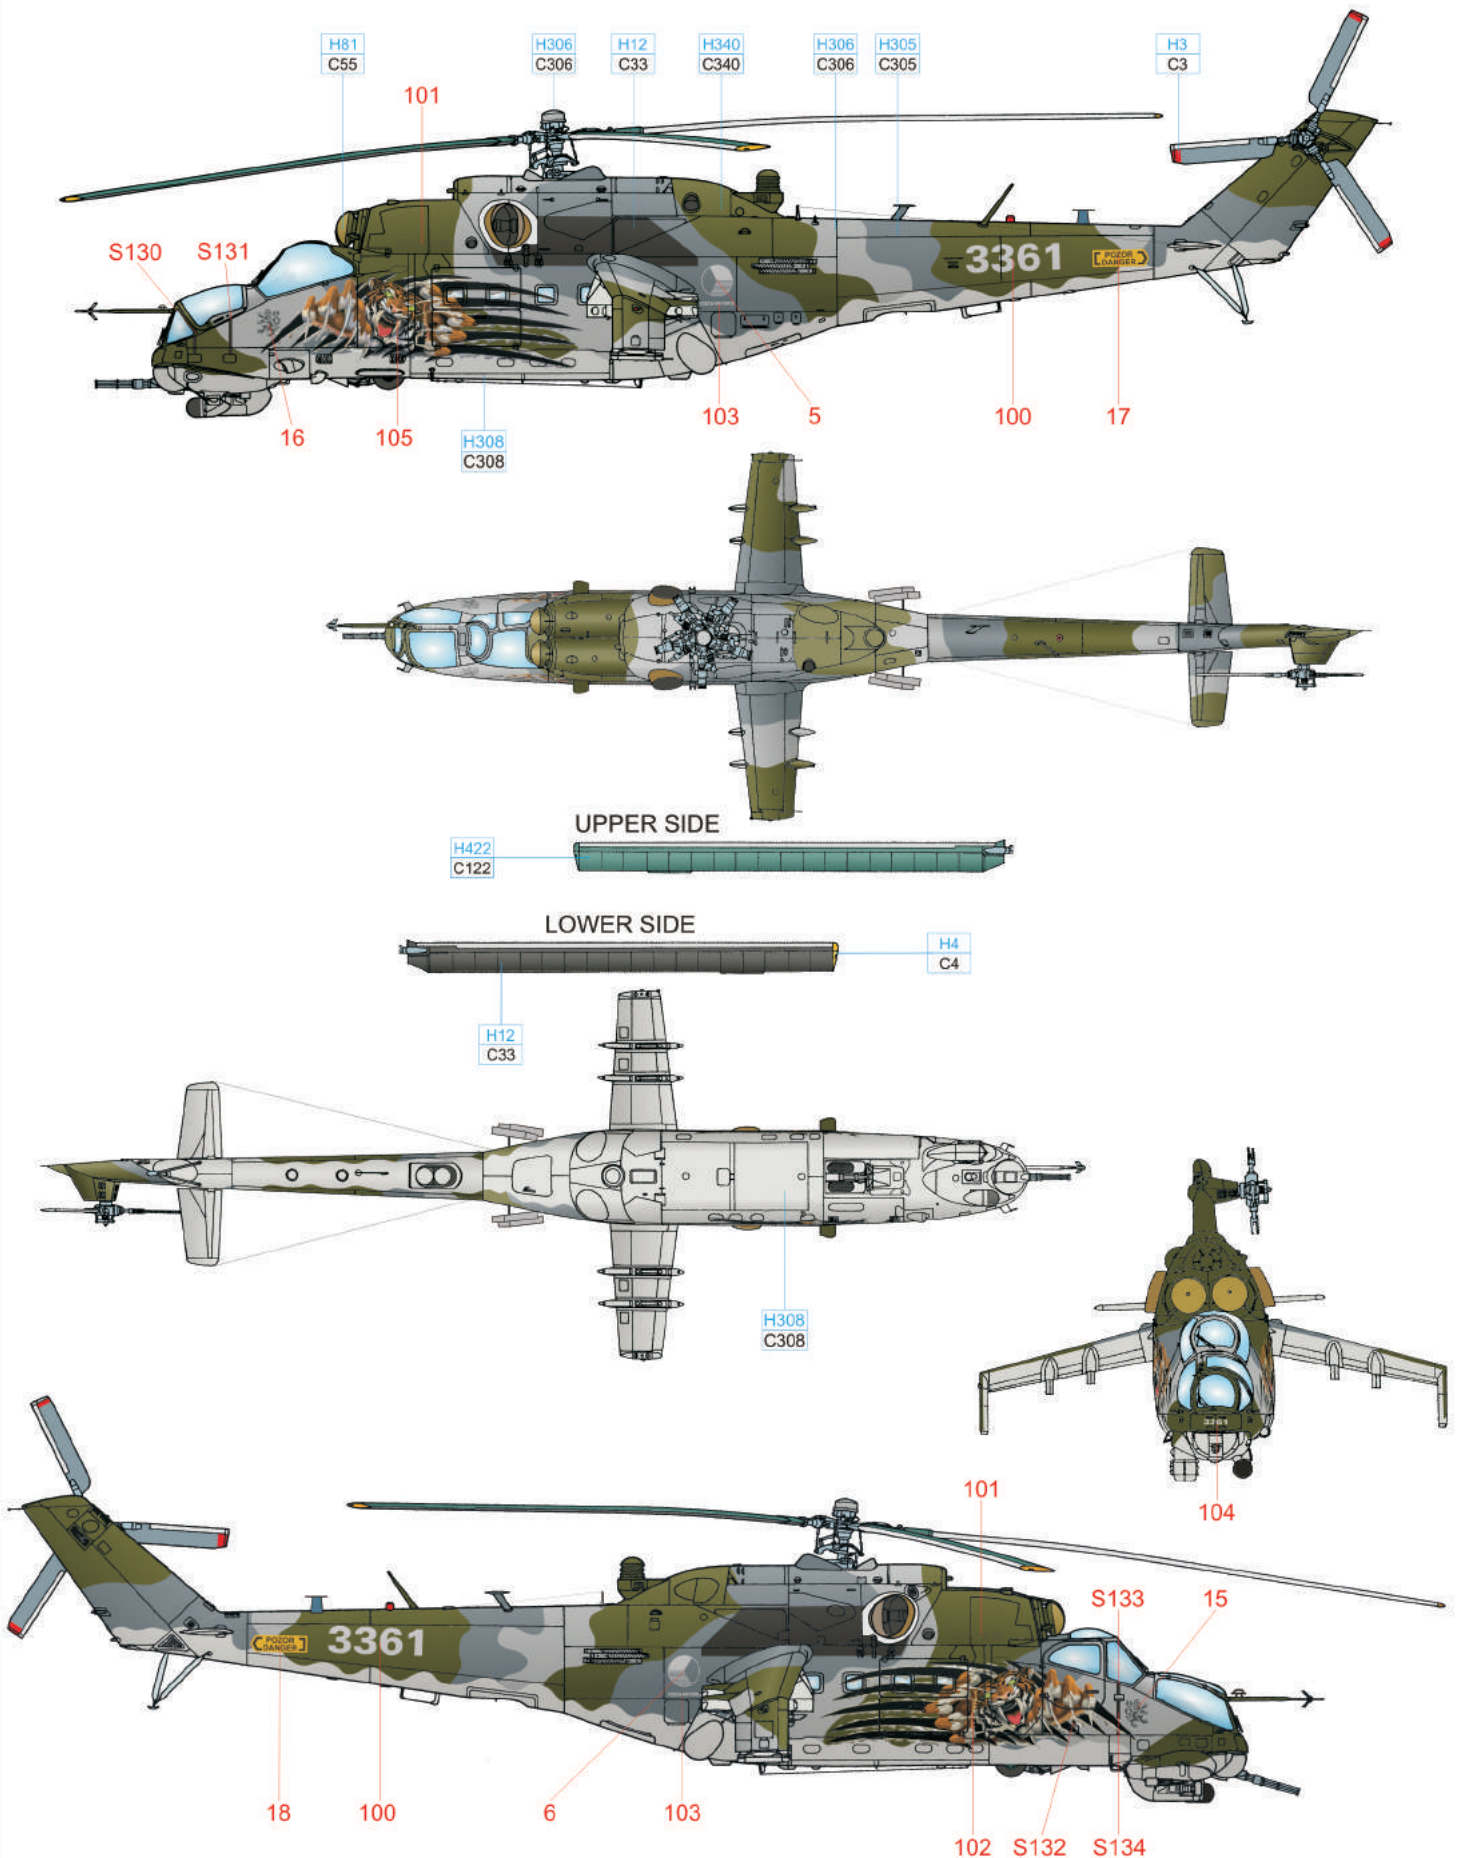

LIGHT GRAY	H308 C308	MEDIUM GRAY	H306 C306	DARK GRAY	H305 C305	DARK GREEN	H340 C340
KHAKI	H81 C55	BLACK	H12 C33	YELLOW	H4 C4	GREEN	H422 C122
						RED	H3 C3