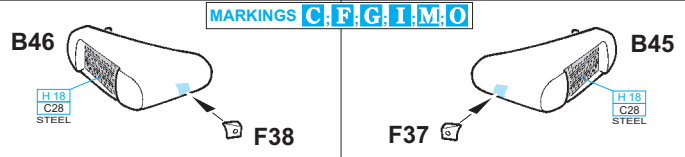

eduard BRASSIN 2 pcs. MARKINGS D:E:H

W MARKINGS C:D:E:F:G:
H:I:J:K:M:O

PE111 - MARKINGS **A, B, J, L, M, N**

PE111 (?)

PE92 - MARKINGS **D, E, H**

PE92 (↑) (?)

MARKINGS **A, B, D, E, H, I, J, M**

CLOSED CANOPY AND CABIN DOORS