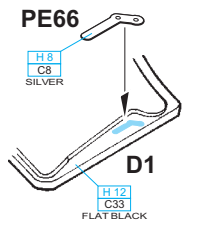

MARKINGS **C, D, E, F, G, H, I, J, K, M, O**