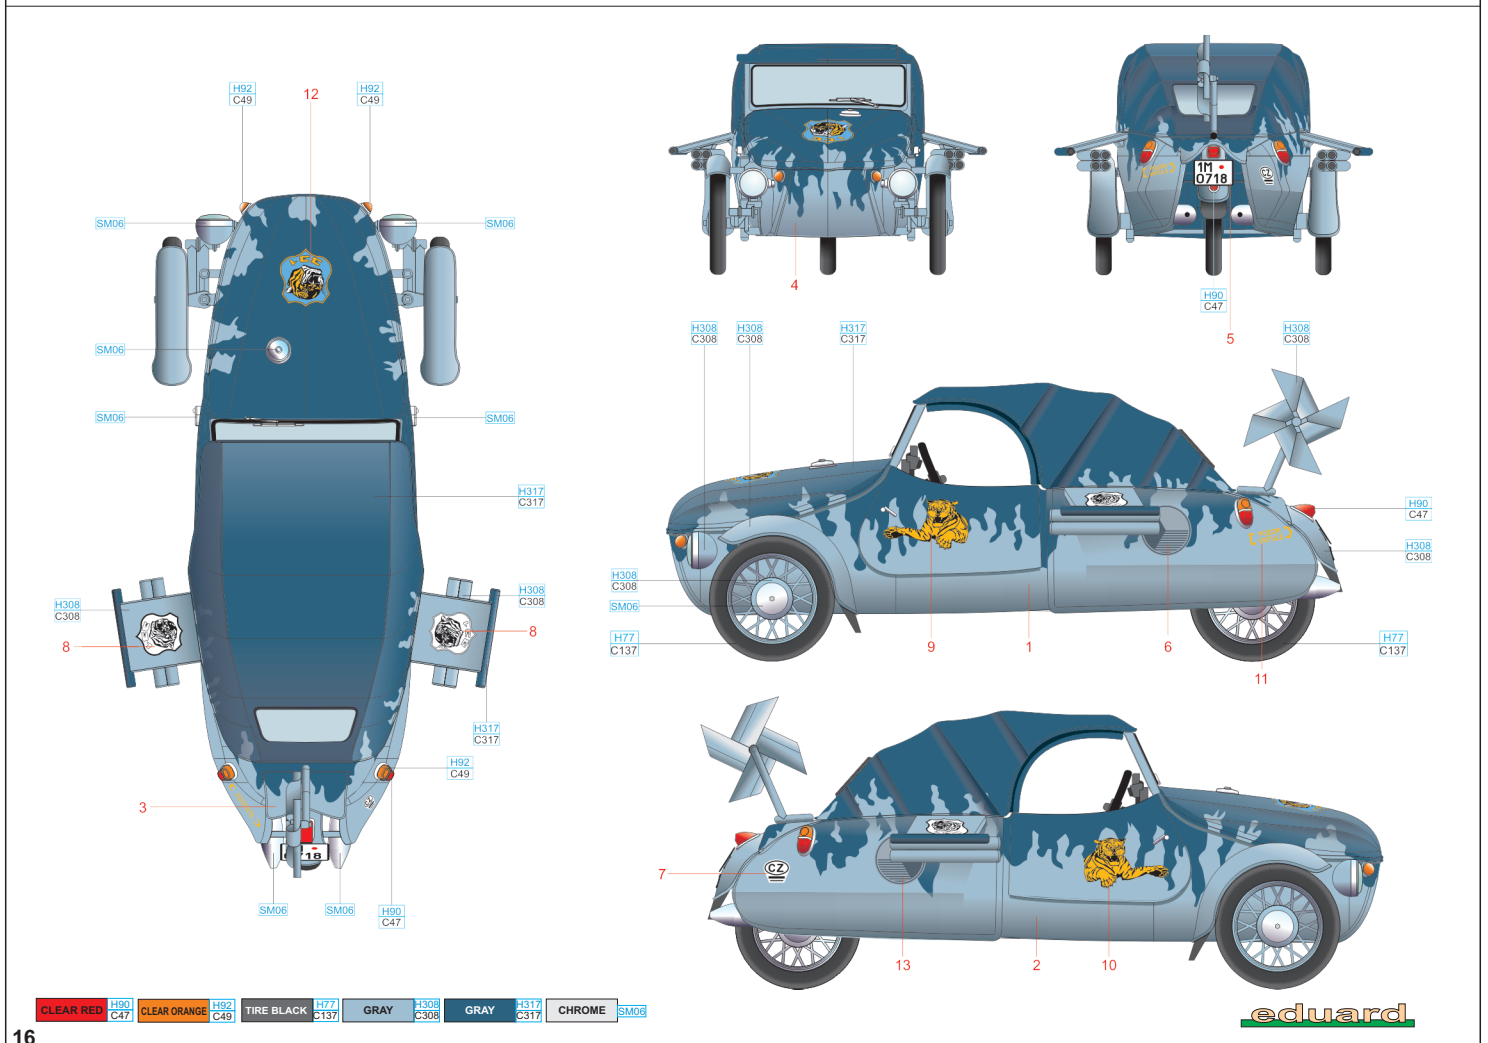

MARKING I ONLY

PE110

PE94 - MARKINGS D, E, H

PE116

PE116

PE114

PE114

PE80

VELOREX

GRAY BLUE	H417 C117	LIGHT GRAY GREEN	C128						
GRAY GREEN	H48 C52	BLACK	H12 C33	YELLOW	H4 C4	GREEN	H422 C122	RED	H3 C3

LIGHT BLUE GRAY	H67 C115	EXTRA LIGHT GRAY	C97
ORANGE	H24 C58	BLACK	H12 C33
YELLOW	H4 C4	GREEN	H422 C122
		RED	H3 C3