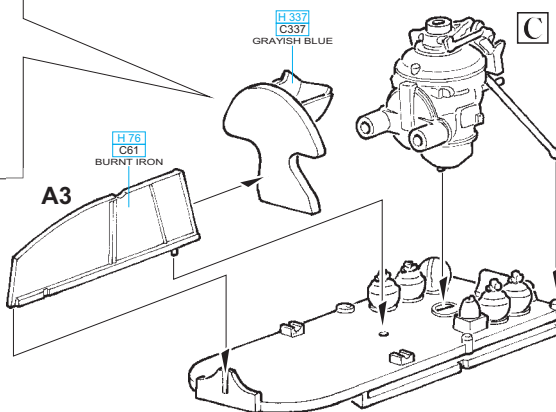

C

MARKINGS A, B, L, N

MARKINGS C, D, E, F, G, H, I, J, K, M, O