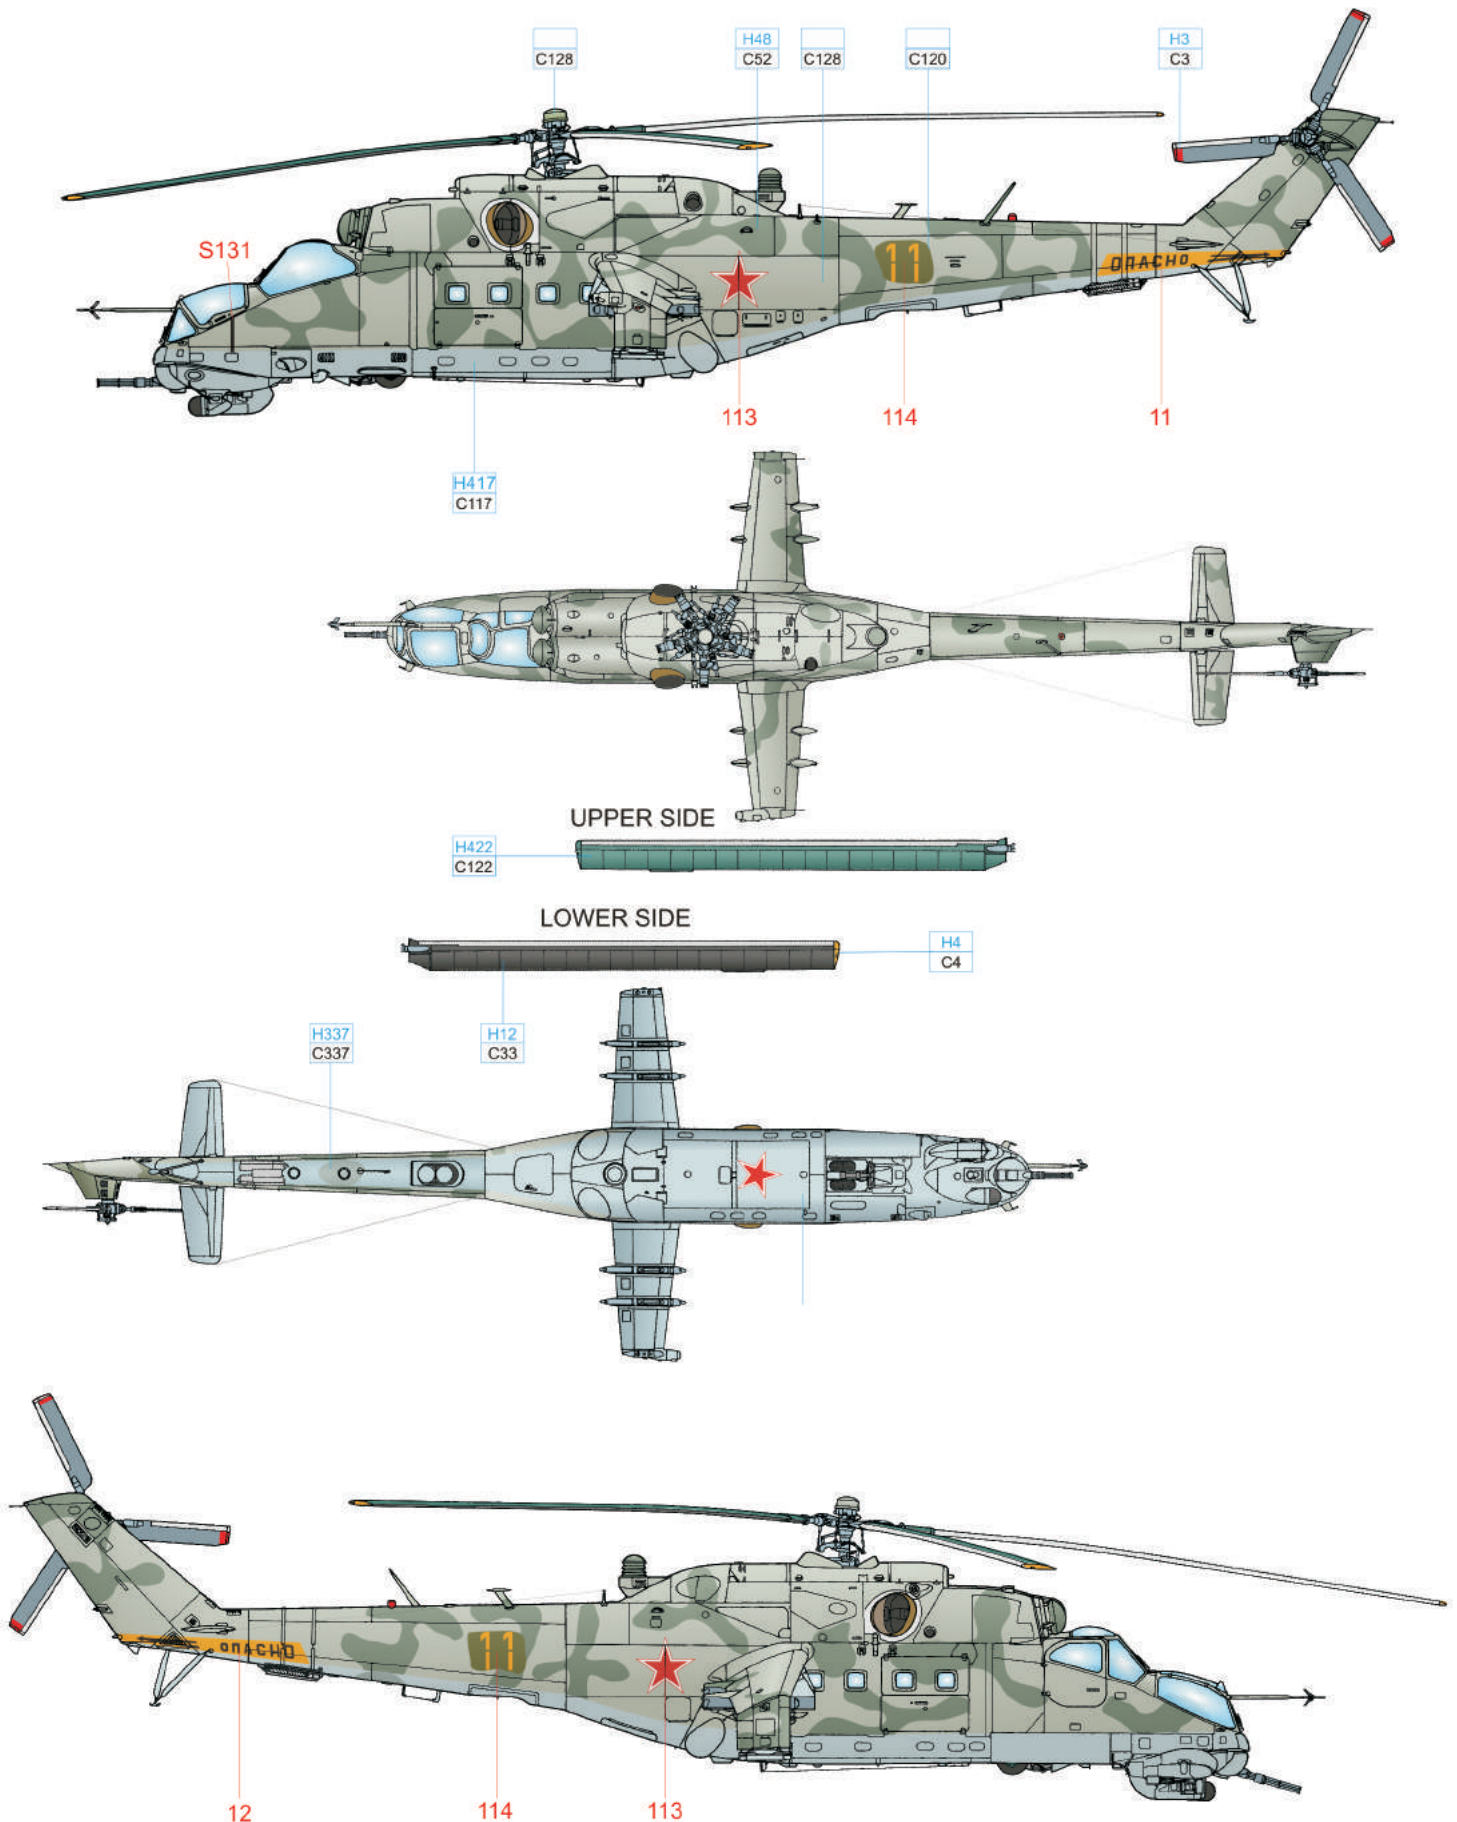

VELOREX

GRAY BLUE	H417 C117	LIGHT GRAY GREEN	C128						
GRAY GREEN	H48 C52	BLACK	H12 C33	YELLOW	H4 C4	GREEN	H422 C122	RED	H3 C3

LIGHT BLUE GRAY	H67 C115	EXTRA LIGHT GRAY	C97
ORANGE	H24 C58	BLACK	H12 C33
YELLOW	H4 C4	GREEN	H422 C122
		RED	H3 C3

DARK GRAY GREEN H48 BLACK H12 C33 YELLOW H4 C4 GREEN H422 C122 RED H3 C3

LIGHT GRAY	H308 C308	MEDIUM GRAY	H306 C306	DARK GRAY	H305 C305	DARK GREEN	H340 C340
KHAKI	H81 C55	BLACK	H12 C33	YELLOW	H4 C4	GREEN	H422 C122
						RED	H3 C3

LIGHT BLUE	C20	LIGHT GRAY GREEN	C127	DARK GRAY GREEN	H312 C312
DARK GREEN	C126	BLACK	H12 C33	YELLOW	H4 C4
				GREEN	H422 C122
				RED	H3 C3

LIGHT GRAY	H308 C308						
DARK GRAY	H317 C317	BLACK	H12 C33	YELLOW	H4 C4	GREEN	H422 C122
						RED	H3 C3