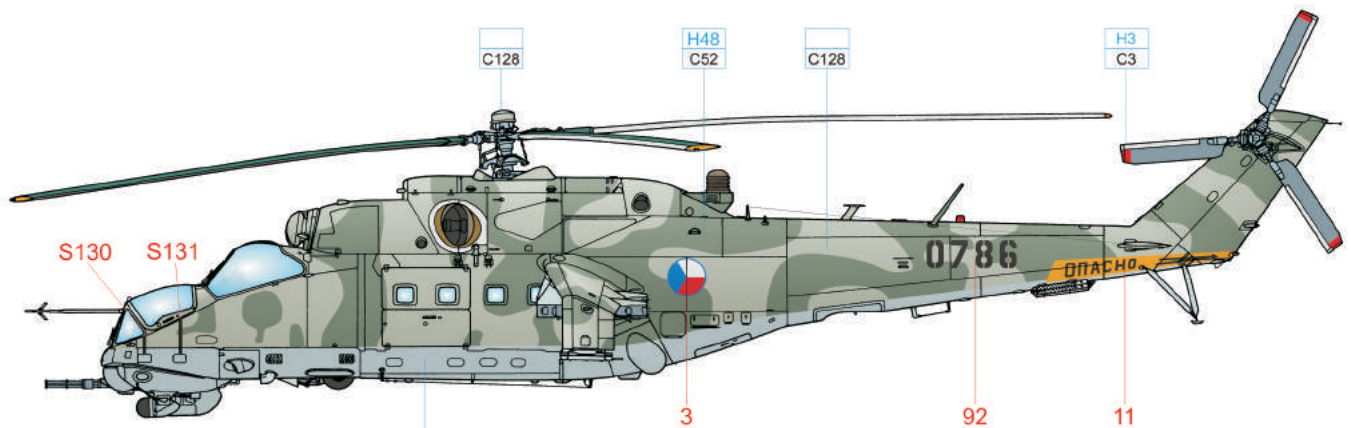

UPPER SIDE

LOWER SIDE