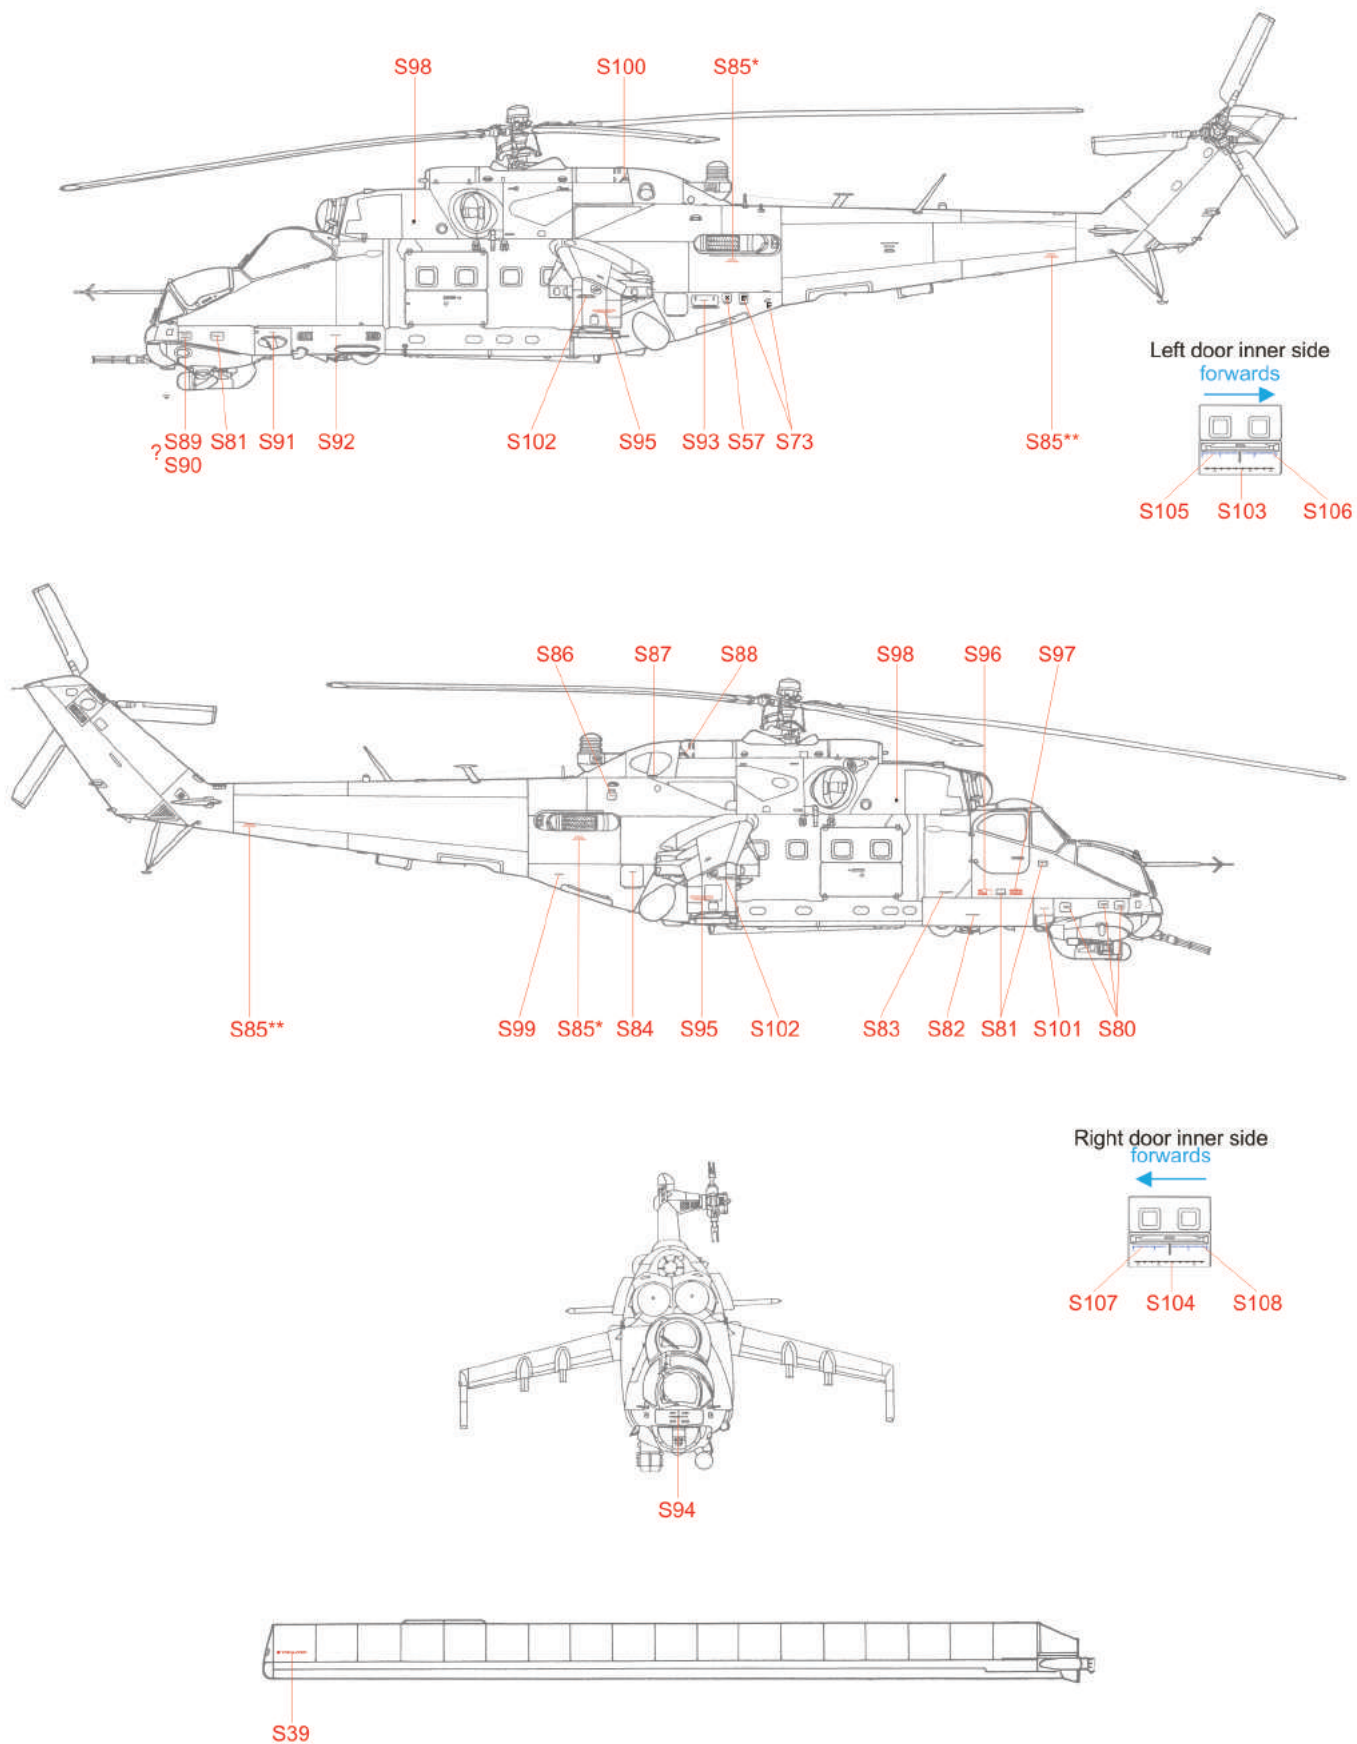

S89* - for camouflage G
S89** - for camouflage F, K