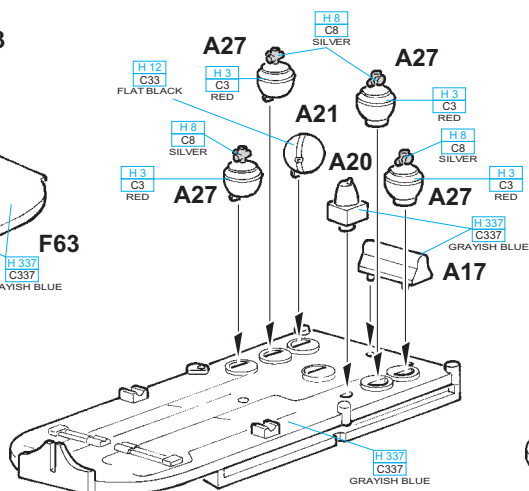

C

MARKINGS A, B, L, N

MARKINGS C, D, E, F, G, H, I, J, K, M, O