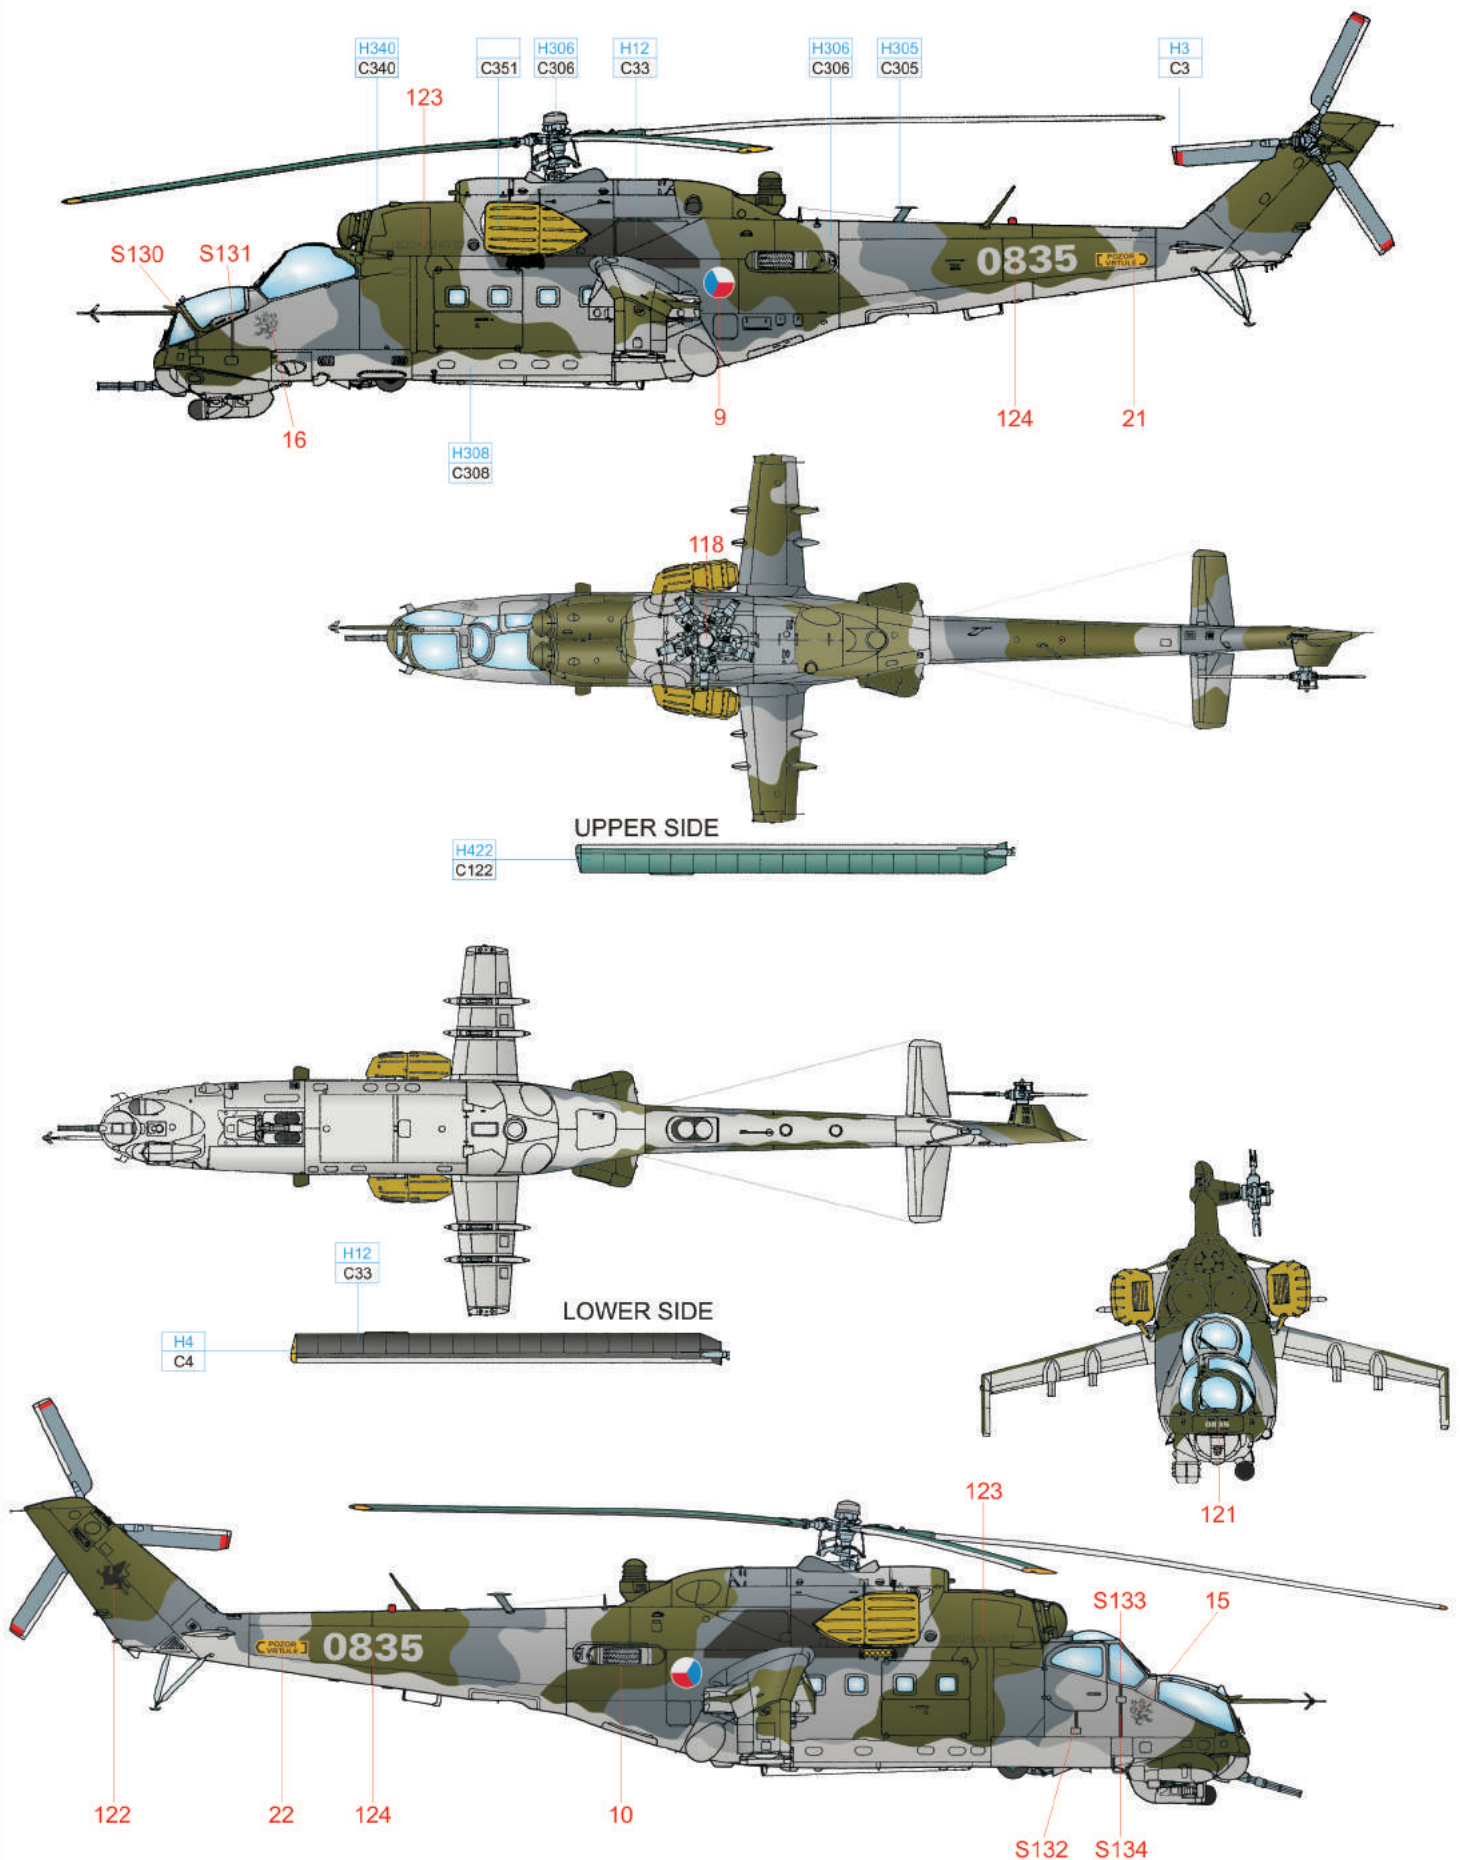

LIGHT BLUE	C20	LIGHT GRAY GREEN	C127	DARK GRAY GREEN	H312 C312
DARK GREEN	C126	BLACK	H12 C33	YELLOW	H4 C4
				GREEN	H422 C122
				RED	H3 C3

LIGHT GRAY	H308 C308						
DARK GRAY	H317 C317	BLACK	H12 C33	YELLOW	H4 C4	GREEN	H422 C122
						RED	H3 C3

LIGHT GRAY	H308 C308	MEDIUM GRAY	H306 C306	DARK GRAY	H305 C305
DARK GREEN	H340 C340	BLACK	H12 C33	YELLOW	H4 C4
				GREEN	H422 C122
				RED	H3 C3

UPPER SIDE

LOWER SIDE

LIGHT BLUE GRAY	H67 C115	EXTRA LIGHT GRAY	C97	LIGHT GRAY	H308 C308	BLUE GRAY	H317 C317
ORANGE	H24 C58	BLACK	H12 C33	YELLOW	H4 C4	GREEN	H422 C122