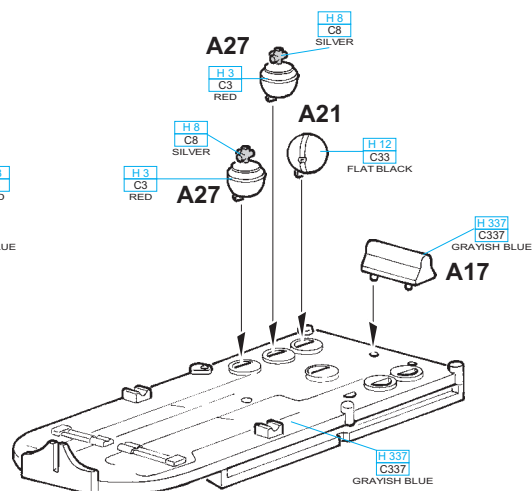

C

MARKINGS A, B, L, N

MARKINGS C, D, E, F, G, H, I, J, K, M, O