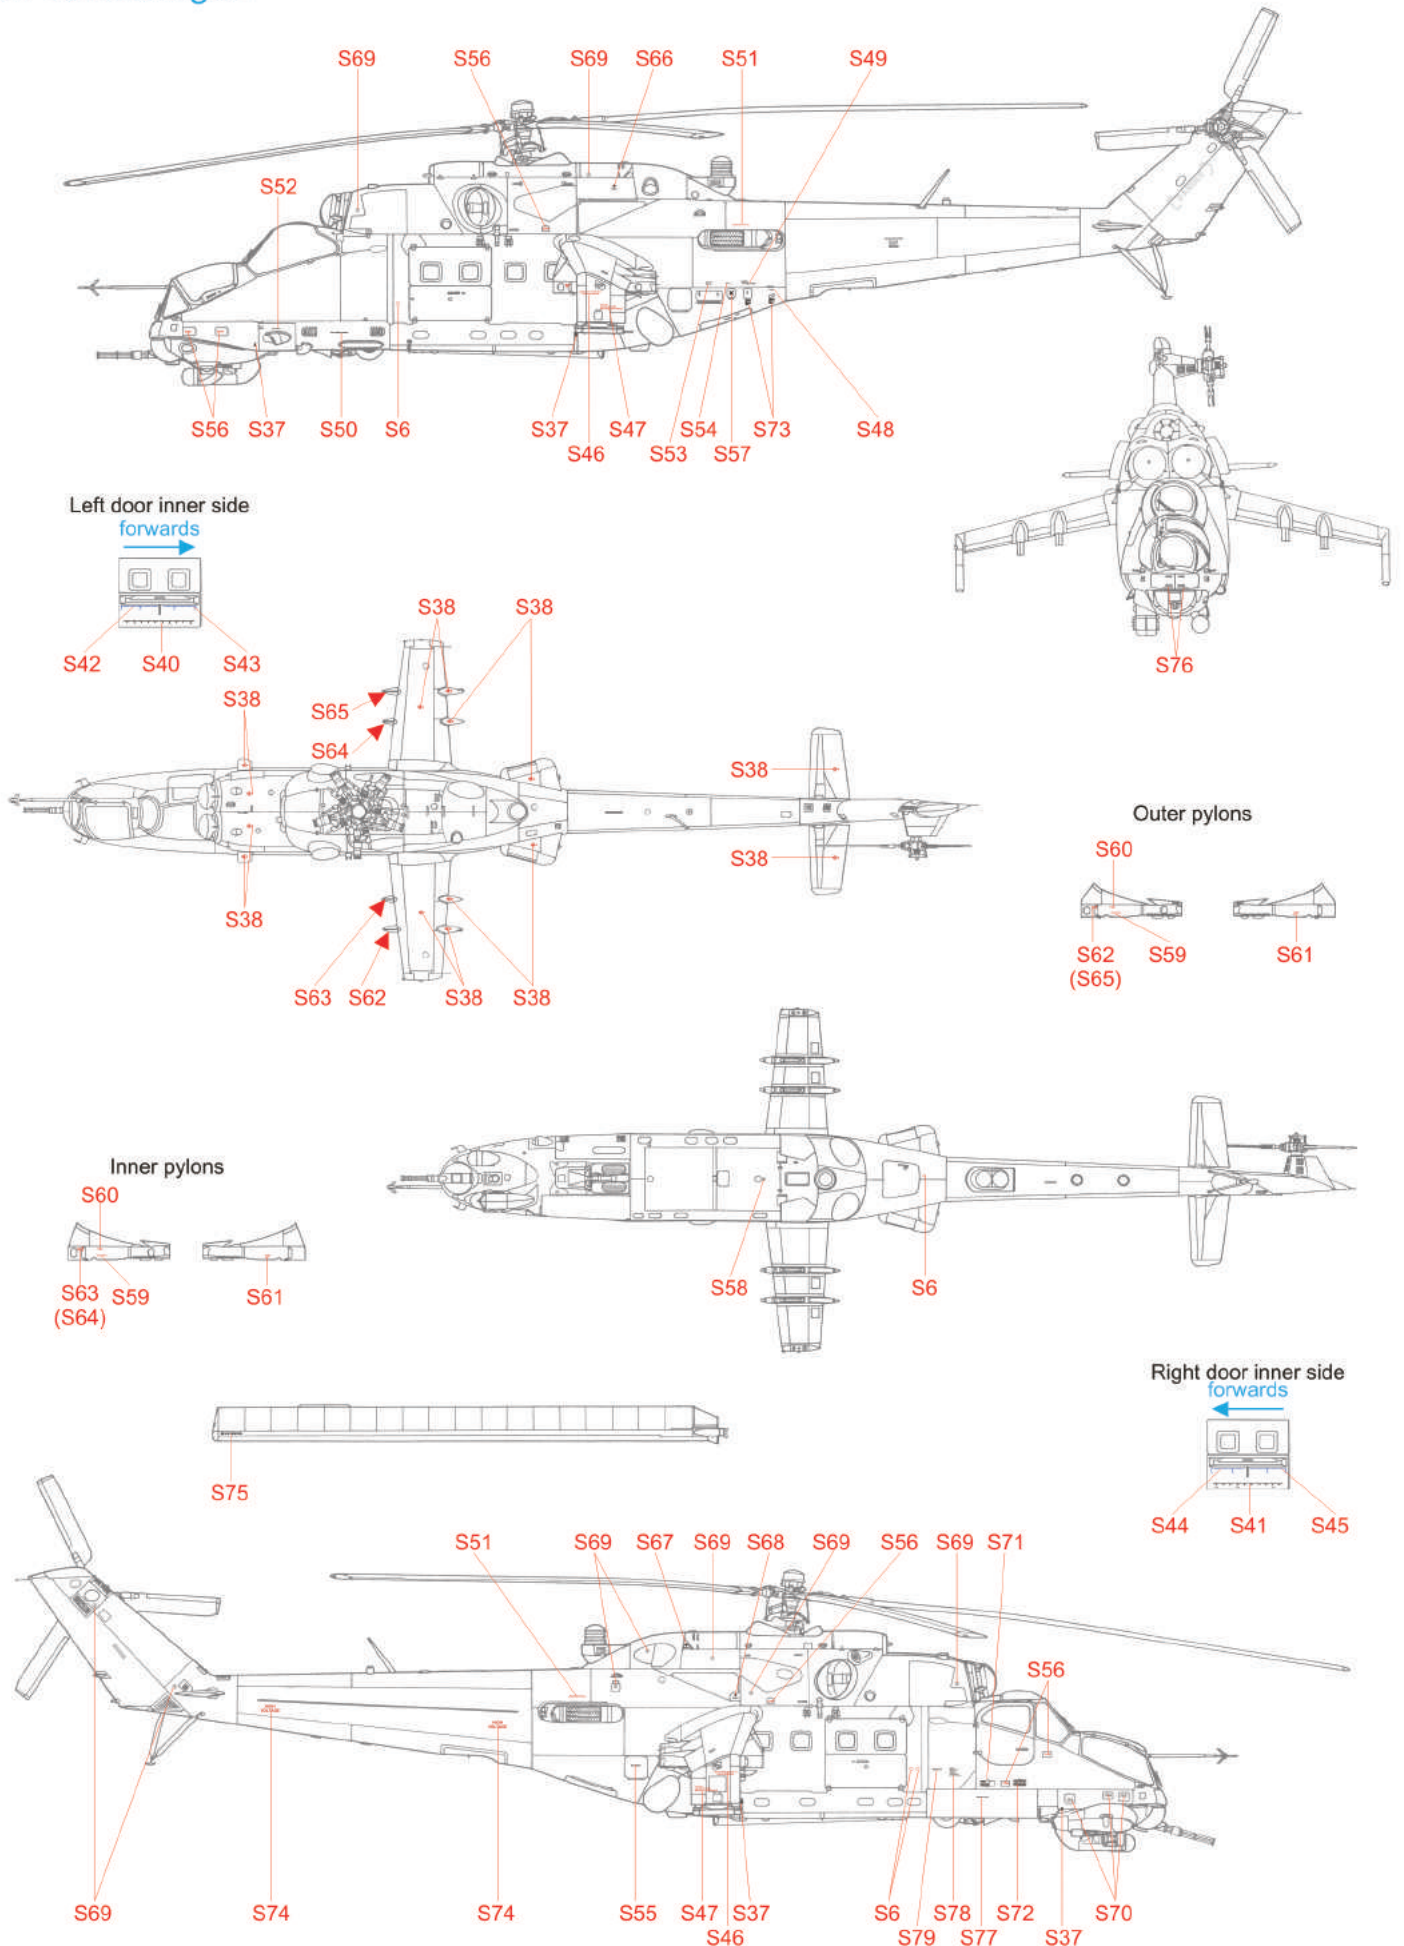

For camouflage I