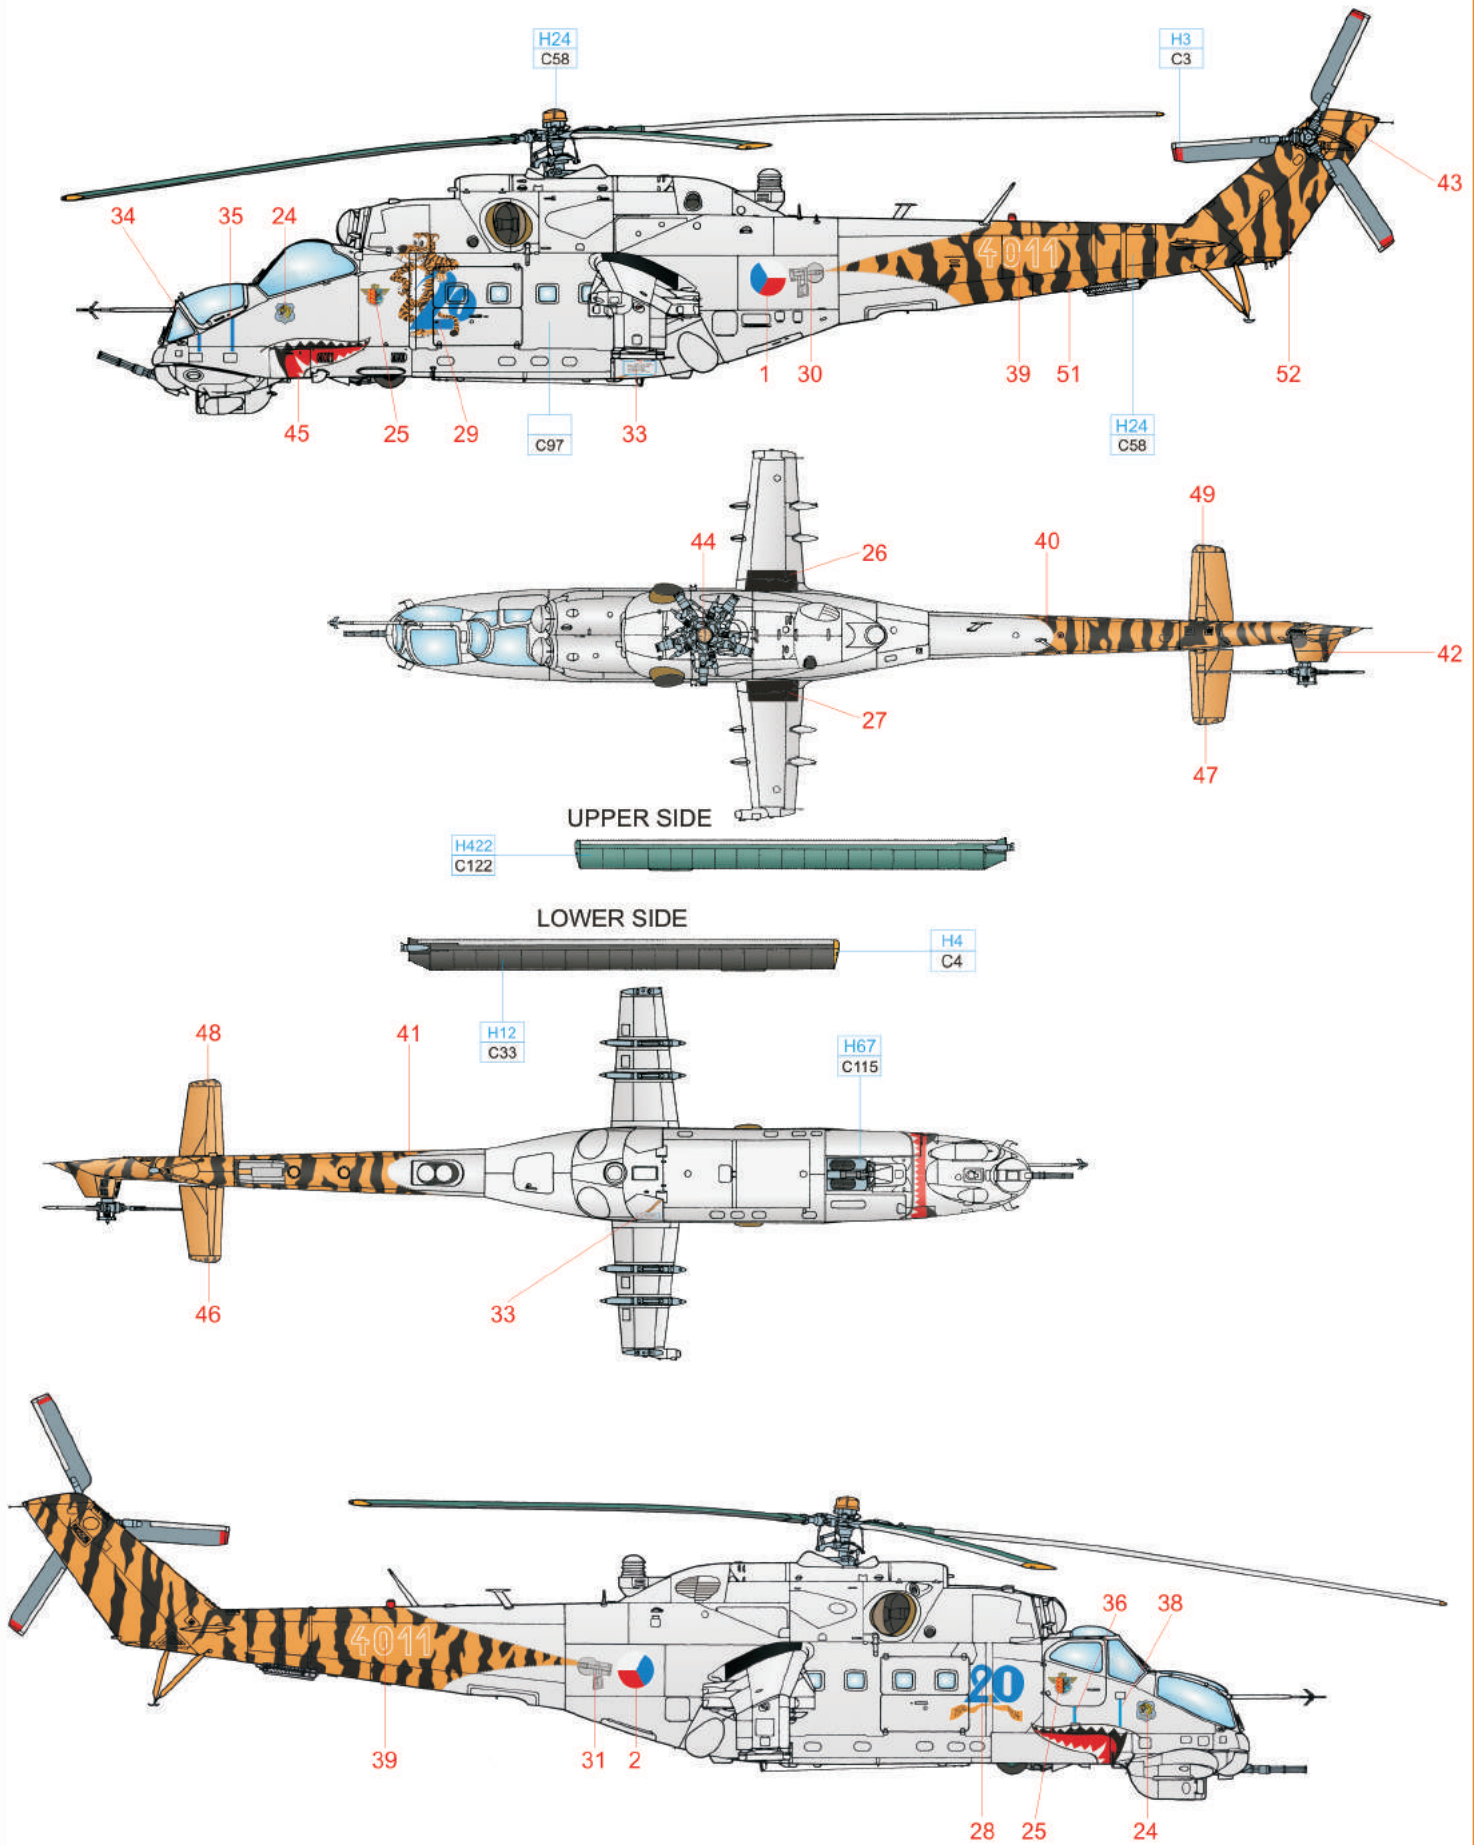

VELOREX

GRAY BLUE	H417 C117	LIGHT GRAY GREEN	C128						
GRAY GREEN	H48 C52	BLACK	H12 C33	YELLOW	H4 C4	GREEN	H422 C122	RED	H3 C3

LIGHT BLUE GRAY	H67 C115	EXTRA LIGHT GRAY	C97
ORANGE	H24 C58	BLACK	H12 C33
YELLOW	H4 C4	GREEN	H422 C122
		RED	H3 C3