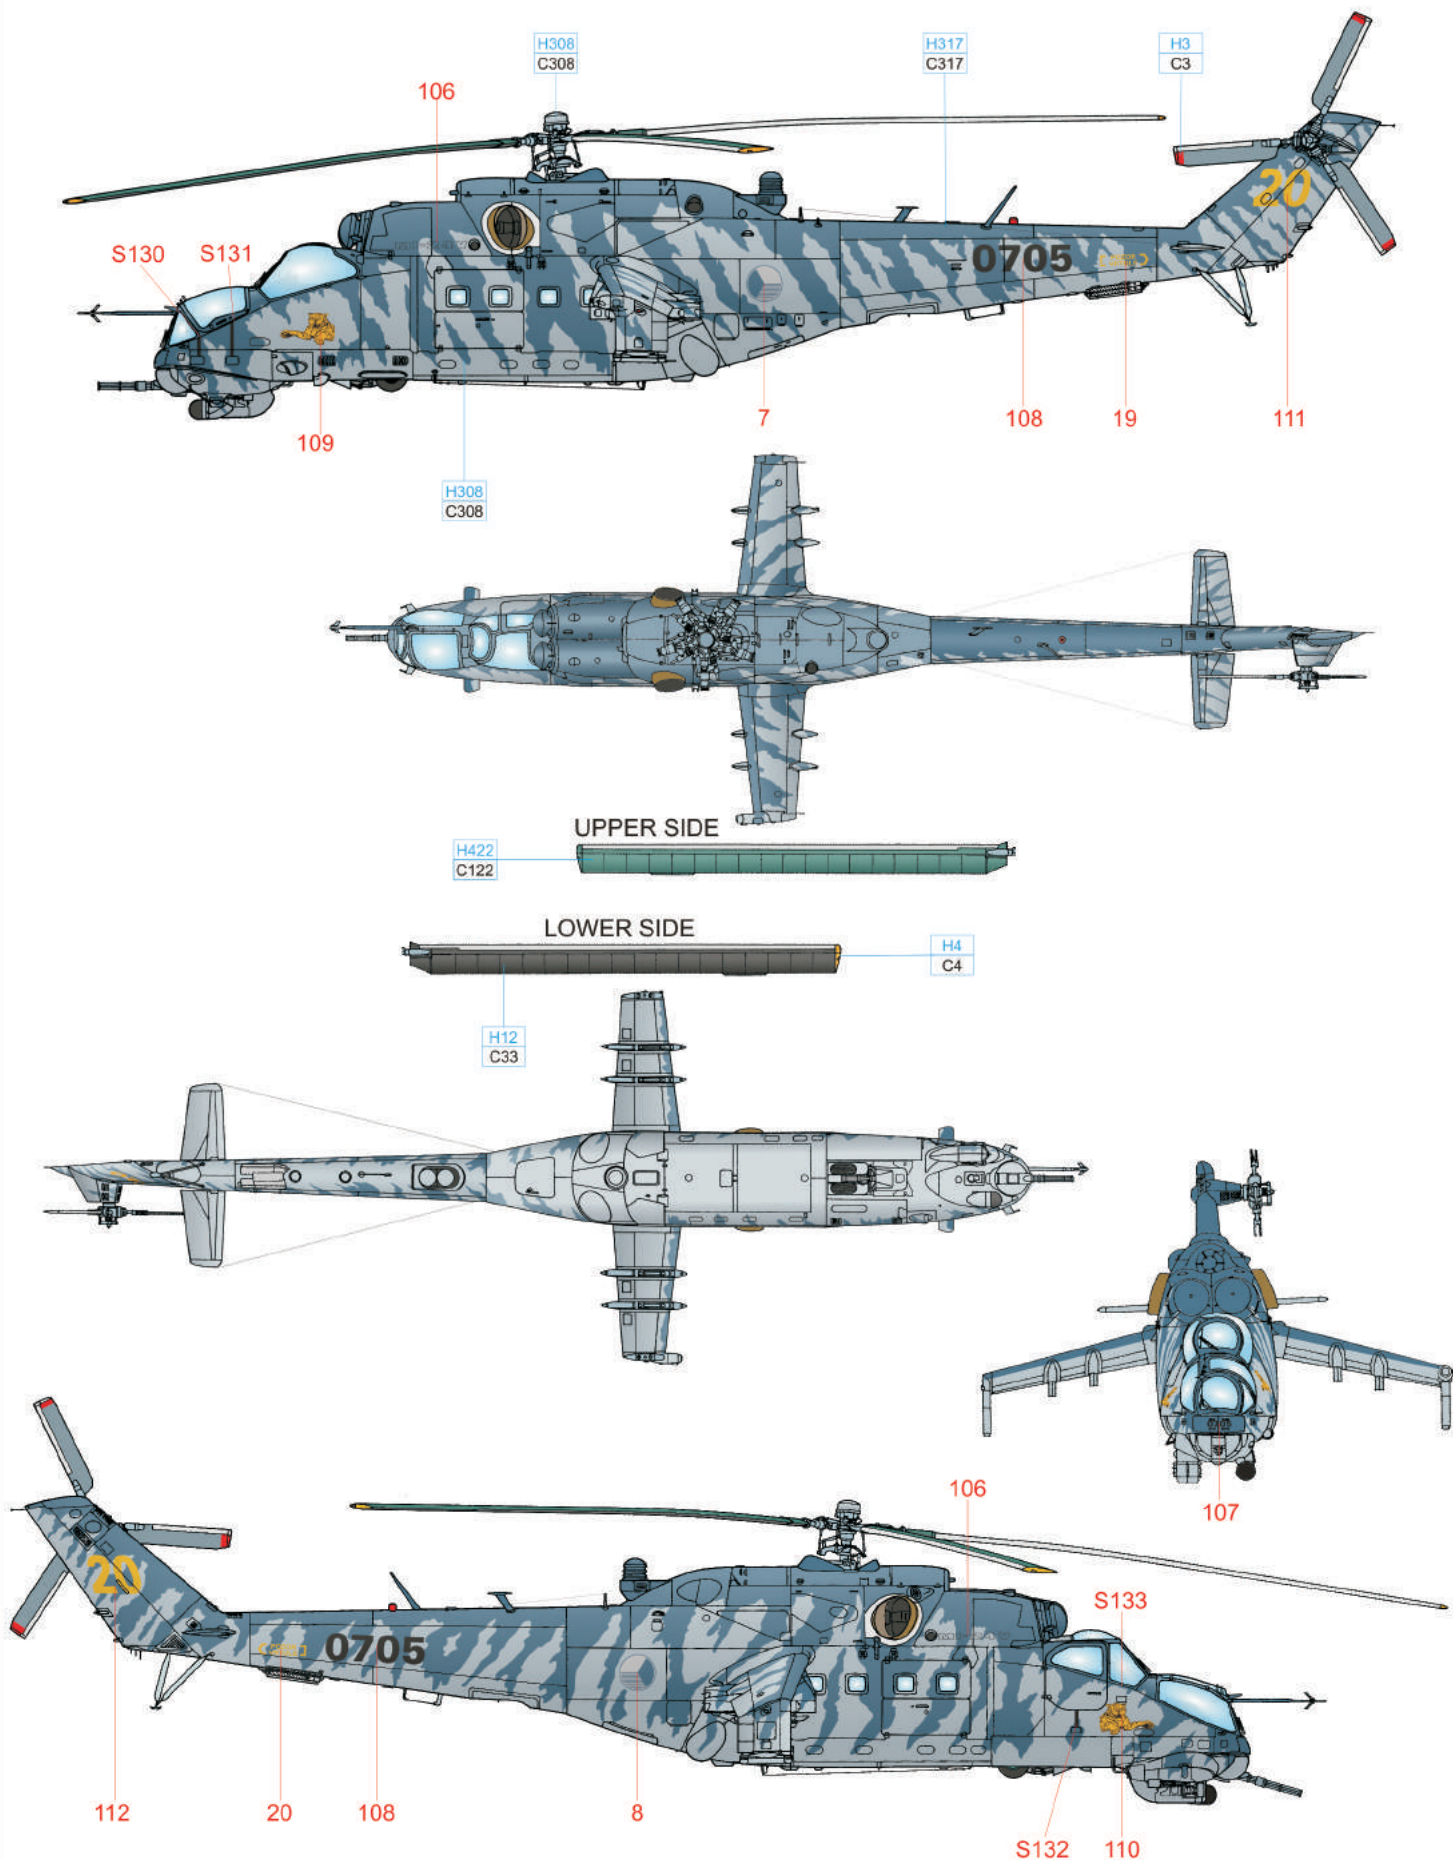

VELOREX

GRAY BLUE	H417 C117	LIGHT GRAY GREEN	C128						
GRAY GREEN	H48 C52	BLACK	H12 C33	YELLOW	H4 C4	GREEN	H422 C122	RED	H3 C3

LIGHT BLUE GRAY	H67 C115	EXTRA LIGHT GRAY	C97
ORANGE	H24 C58	BLACK	H12 C33
YELLOW	H4 C4	GREEN	H422 C122
		RED	H3 C3

LIGHT BLUE	C20	LIGHT GRAY GREEN	C127	DARK GRAY GREEN	H312 C312
DARK GREEN	C126	BLACK	H12 C33	YELLOW	H4 C4
				GREEN	H422 C122
				RED	H3 C3

LIGHT GRAY	H308 C308						
DARK GRAY	H317 C317	BLACK	H12 C33	YELLOW	H4 C4	GREEN	H422 C122
						RED	H3 C3