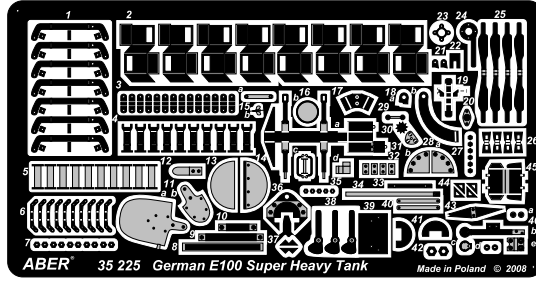

German E100 Super Heavy Tank

Niemiecki ciężki czołg E100

1/35 scale update for Trumpeter or Dragon model

ABER

35 225

WWW.ABER.NET.PL

Made in Poland © 2008