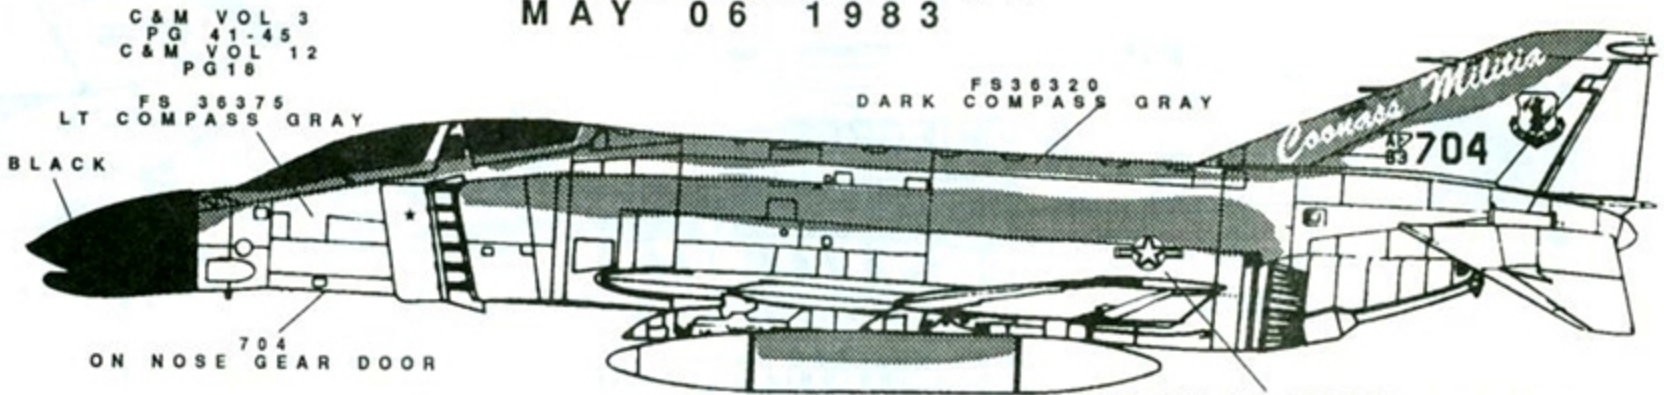

48-5028

F4C PHANTOM
VIETNAM MIG KILLERS
LOUISIANA, HAWAII, OREGON, TEXAS ANG

72-1028

F4C-21-MC, 63-704
LOUISIANA ANG
MAY 06 1983

NOTE:
A/C MAY ALSO BE DONE IN
S.E.A. (VIETNAM) PAINT SCHEME.
USE FULL COLOR INSIGNIA NOT PROVIDED

F4C-23-MC, 64-829
TEXAS ANG
OCT 1983

PAINT SCHEME:
S.E.A. WRAPAROUND USE BLACK STENCIL INSIGNIA

F4C-23-MC, 64-806
HAWAII ANG
FEB 1984

PAINT SCHEME:
S.E.A. (FOUR COLOR)

NOTE:
A/C HAS (FULL COLOR) SMALL U.S. INSIGNIA
NOT PROVIDER ON SHEET