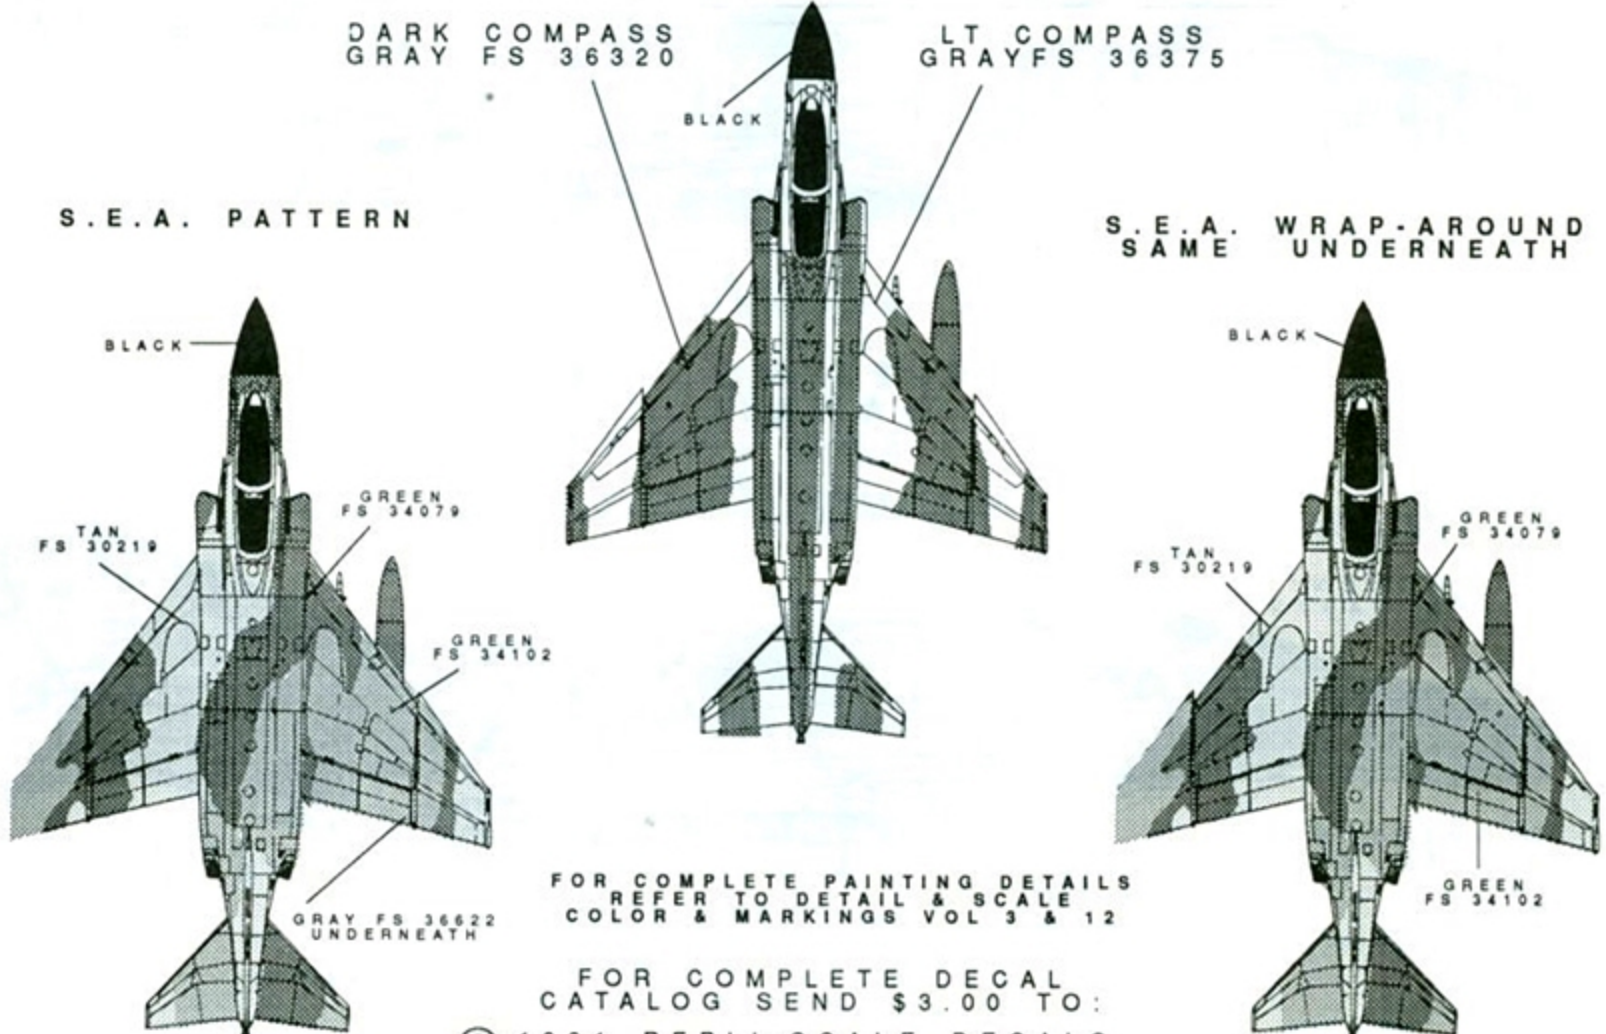

NOTE: TWO SETS OF CREW NAMES.
 A/C AND WING TANKS CAN BE DONE
 WITH/OR WITHOUT GOLD BOX

OREGON ANG PAINT SCHEME
 ADC GRAY FS 16473 OVERALL

LOUISIANA ANG
 GRAY PAINT SCHEME

FOR COMPLETE PAINTING DETAILS
 REFER TO DETAIL & SCALE
 COLOR & MARKINGS VOL 3 & 12