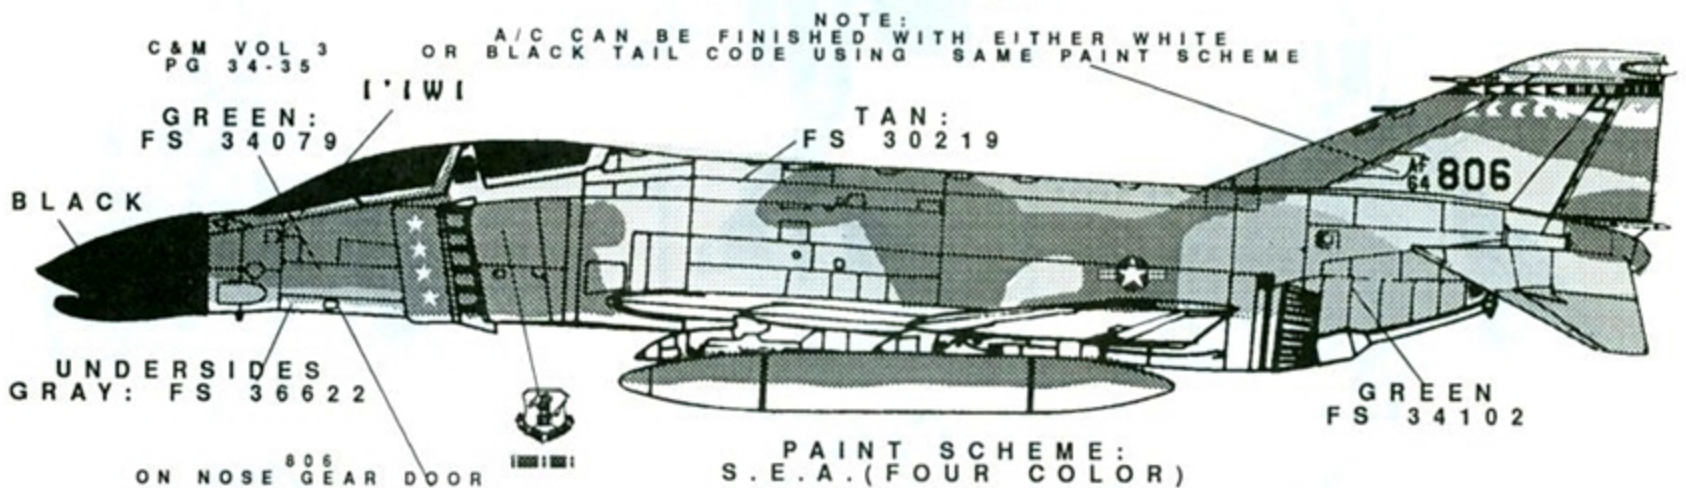

48-5028

F4C PHANTOM
VIETNAM MIG KILLERS
LOUISIANA, HAWAII, OREGON, TEXAS ANG

72-1028

F4C-21-MC, 63-704
LOUISIANA ANG
MAY 06 1983

NOTE:
A/C MAY ALSO BE DONE IN
S.E.A. (VIETNAM) PAINT SCHEME.
USE FULL COLOR INSIGNIA NOT PROVIDED

F4C-23-MC, 64-829
TEXAS ANG
OCT 1983

PAINT SCHEME:
S.E.A. WRAPAROUND USE BLACK STENCIL INSIGNIA

F4C-23-MC, 64-806
HAWAII ANG
FEB 1984

PAINT SCHEME:
S.E.A. (FOUR COLOR)

NOTE:
A/C HAS (FULL COLOR) SMALL U.S. INSIGNIA
NOT PROVIDER ON SHEET