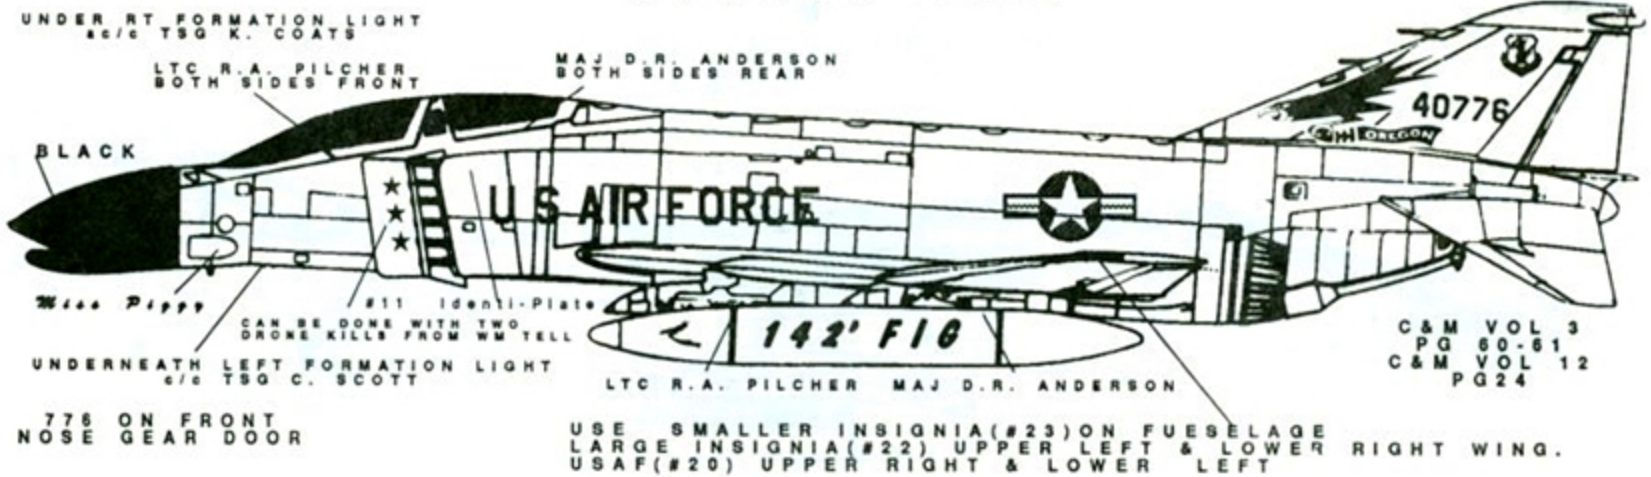

F4C-21-MC, 64-07706
OREGON ANG/WILLIAM TELL
AUGUST 1984

NOTE:
(#9) SMALL GOLD 142 FIG
ARE FOR INTAKE COVERS

NOTE: TWO SETS OF CREW NAMES.
A/C AND WING TANKS CAN BE DONE
WITH/OR WITHOUT GOLD BOX

OREGON ANG PAINT SCHEME
ADC GRAY FS 16473 OVERALL

LOUISIANA ANG
GRAY PAINT SCHEME