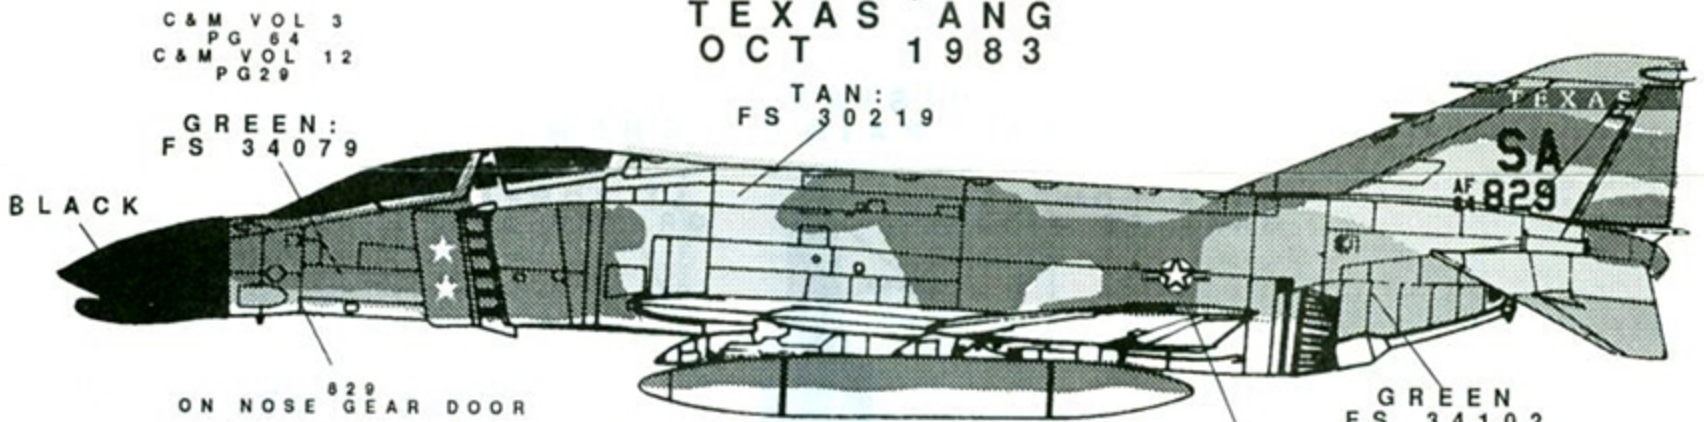

48-5028

F4C PHANTOM
VIETNAM MIG KILLERS
LOUISIANA, HAWAII, OREGON, TEXAS ANG

72-1028

F4C-21-MC, 63-704
LOUISIANA ANG
MAY 06 1983

NOTE:
A/C MAY ALSO BE DONE IN
S.E.A. (VIETNAM) PAINT SCHEME.
USE FULL COLOR INSIGNIA NOT PROVIDED

F4C-23-MC, 64-829
TEXAS ANG
OCT 1983

PAINT SCHEME:
S.E.A. WRAPAROUND USE BLACK STENCIL INSIGNIA

F4C-23-MC, 64-806
HAWAII ANG
FEB 1984

PAINT SCHEME:
S.E.A. (FOUR COLOR)

NOTE:
A/C HAS (FULL COLOR) SMALL U.S. INSIGNIA
NOT PROVIDER ON SHEET