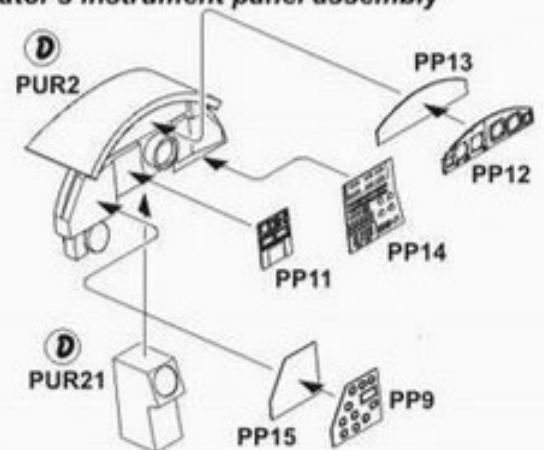

This process can be repeated till result is entirely satisfactory.

For best results gluing use cyanoacrylate glue. Contact areas ungrease is recommended before gluing

NEW ITEMS SETS 1/72

7099 OV-10D Bronco - interior set for Academy	7112 F-86F Sabre - interior set for Academy
7100 OV-10D Bronco - armament set for Academy	7113 F-86F Sabre - undercarriage set for Academy
7101 OV-10D Bronco - undercarriage set for Academy	7114 F-86F Sabre - exterior set for Academy
7106 F-117A Nighthawk - interior set for Academy	7118 Lancaster Mk.I/II - interior set for Hasegawa
7107 F-117A Nighthawk - armament set for Academy	7119 Lancaster Mk.I/II - engine set for Hasegawa

BARVY / COLORS

HUMBROL

A	Bílá / White	22
B	Černá / Black	33
C	Stříbrná / Silver	11
D	Šedá / Grey	140

① Úprava dílů modelu / Kit parts adjustment

② Sestavení přístrojové desky pilota / Pilot's instrument panel assembly

③ Sestavení přístrojové desky operátora / Operator's instrument panel assembly

Nepoužijete díly stavebnice 4,6,7,9-12,91-94 / Don't use kit parts 4,6,7,9-12,91-94

Díly PP26 - 29 jsou náhradní díly / Parts PP26 - PP29 is spare parts