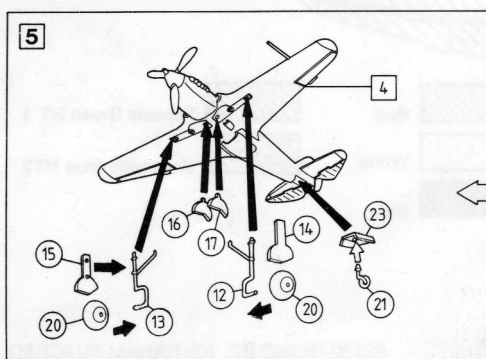

EMHAR

YAK-3
YAKOVLEV

1:72
SCALE
MAßSTAB
EHELLE

EM 2003

EMHAR**YAK-3**
YAKOVLEV**1:72**
SCALE
MAßSTAB
EHELLE

VERSION 1 — Used by the Soviet Air Force over the Baltic.

Colourings — see box illustrations.

Decals — 8 = Fuselage left & right: 9 = Fuselage left & right:
10 = Fin & Rudder right: 11 = Fin & Rudder left:
12 = Underwing Stars: 13 = Fuselage Stars left & right:
14 = Rear Fuselage right: 15 = Rear Fuselage left:
16 = Nose left & right: 17 = Rear Nose left & right.