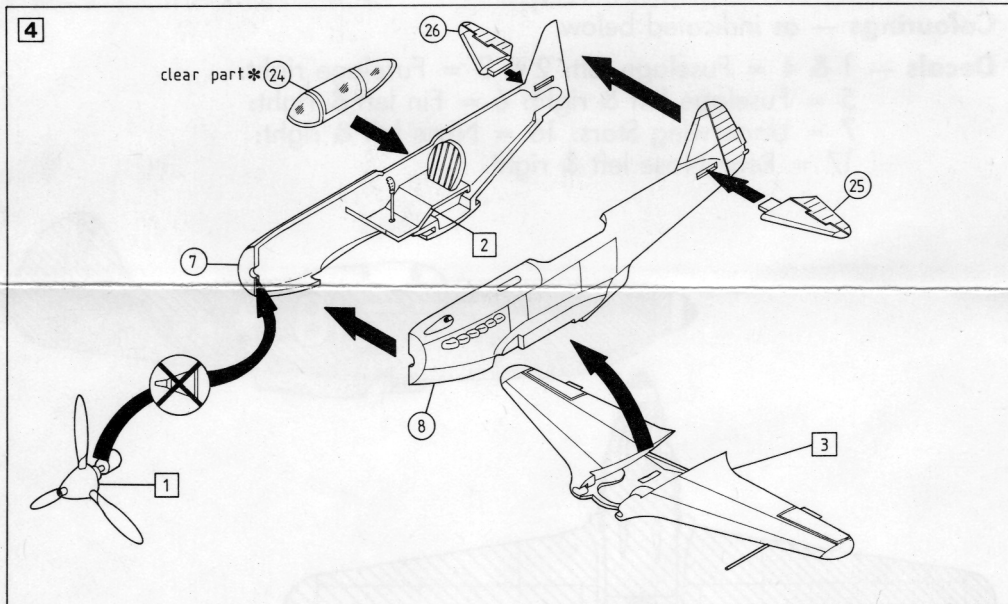

EMHAR

YAK-3
YAKOVLEV

1:72
SCALE
MAßSTAB
EHELLE

EM 2003

EMHAR**YAK-3**
YAKOVLEV**1:72**
SCALE
MAßSTAB
EHELLE

VERSION 1 — Used by the Soviet Air Force over the Baltic.

Colourings — see box illustrations.

Decals — 8 = Fuselage left & right: 9 = Fuselage left & right:
10 = Fin & Rudder right: 11 = Fin & Rudder left:
12 = Underwing Stars: 13 = Fuselage Stars left & right:
14 = Rear Fuselage right: 15 = Rear Fuselage left:
16 = Nose left & right: 17 = Rear Nose left & right.