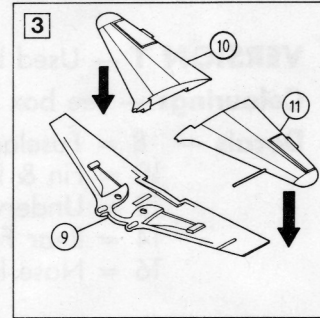

EMHAR

YAK-3
YAKOVLEV

1:72
SCALE
MAßSTAB
EHELLE

EM 2003

EMHAR**YAK-3**
YAKOVLEV**1:72**
SCALE
MAßSTAB
EHELLE

VERSION 1 — Used by the Soviet Air Force over the Baltic.

Colourings — see box illustrations.

Decals — 8 = Fuselage left & right: 9 = Fuselage left & right:
10 = Fin & Rudder right: 11 = Fin & Rudder left:
12 = Underwing Stars: 13 = Fuselage Stars left & right:
14 = Rear Fuselage right: 15 = Rear Fuselage left:
16 = Nose left & right: 17 = Rear Nose left & right.