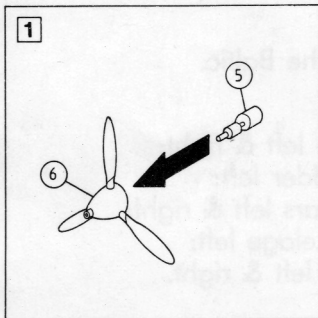

EMHAR

YAK-3
YAKOVLEV

1:72
SCALE
MAßSTAB
EHELLE

EM 2003

EMHAR**YAK-3**
YAKOVLEV**1:72**
SCALE
MAßSTAB
EHELLE

VERSION 1 — Used by the Soviet Air Force over the Baltic.

Colourings — see box illustrations.

Decals — 8 = Fuselage left & right: 9 = Fuselage left & right:
10 = Fin & Rudder right: 11 = Fin & Rudder left:
12 = Underwing Stars: 13 = Fuselage Stars left & right:
14 = Rear Fuselage right: 15 = Rear Fuselage left:
16 = Nose left & right: 17 = Rear Nose left & right.