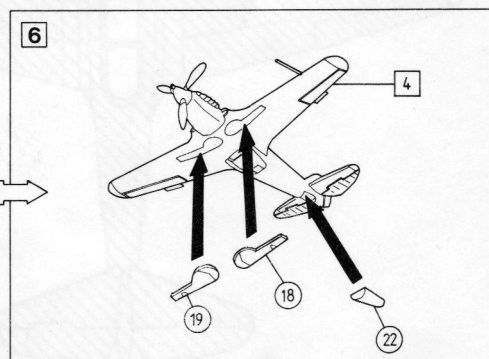

EMHAR

YAK-3
YAKOVLEV

1:72
SCALE
MAßSTAB
EHELLE

EM 2003

EMHAR**YAK-3**
YAKOVLEV**1:72**
SCALE
MAßSTAB
EHELLE

VERSION 1 — Used by the Soviet Air Force over the Baltic.

Colourings — see box illustrations.

Decals — 8 = Fuselage left & right: 9 = Fuselage left & right:
10 = Fin & Rudder right: 11 = Fin & Rudder left:
12 = Underwing Stars: 13 = Fuselage Stars left & right:
14 = Rear Fuselage right: 15 = Rear Fuselage left:
16 = Nose left & right: 17 = Rear Nose left & right.