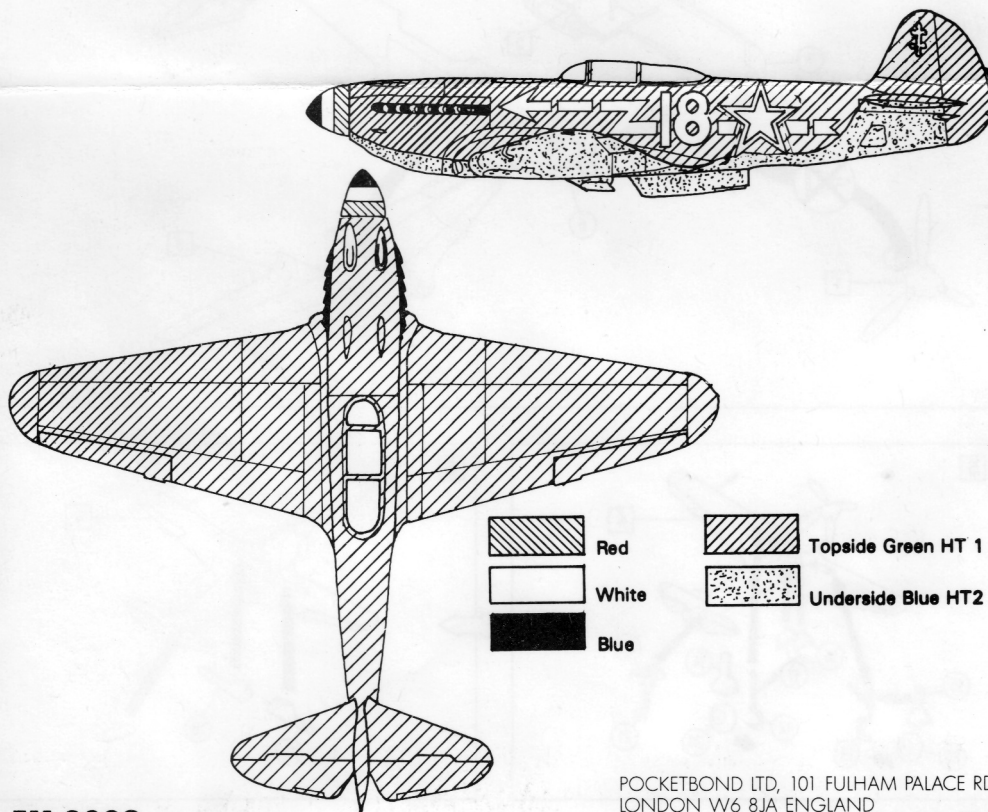

EMHAR

YAK-3
YAKOVLEV

1:72
SCALE
MAßSTAB
EHELLE

VERSION 1 — Used by the Soviet Air Force over the Baltic.

Colourings — see box illustrations.

Decals — 8 = Fuselage left & right: 9 = Fuselage left & right:
10 = Fin & Rudder right: 11 = Fin & Rudder left:
12 = Underwing Stars: 13 = Fuselage Stars left & right:
14 = Rear Fuselage right: 15 = Rear Fuselage left:
16 = Nose left & right: 17 = Rear Nose left & right.

VERSION 2 — French Normandie Niemen Fighter Group.

Colourings — as indicated below.

Decals — 1 & 4 = Fuselage left: 2 & 3 = Fuselage right:
5 = Fuselage left & right: 6 = Fin left & right:
7 = Underwing Stars: 16 = Nose left & right:
17 = Rear Nose left & right.

EM 2003

POCKETBOND LTD, 101 FULHAM PALACE RD,
LONDON W6 8JA ENGLAND
TEL 043871-7405 FAX 043871-2964