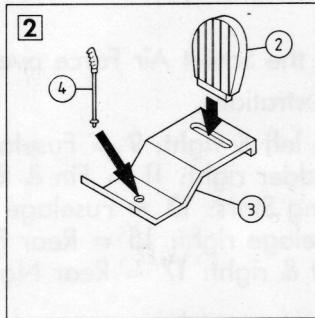

EMHAR

YAK-3
YAKOVLEV

1:72
SCALE
MAßSTAB
EHELLE

EM 2003

EMHAR**YAK-3**
YAKOVLEV**1:72**
SCALE
MAßSTAB
EHELLE

VERSION 1 — Used by the Soviet Air Force over the Baltic.

Colourings — see box illustrations.

Decals — 8 = Fuselage left & right: 9 = Fuselage left & right:
10 = Fin & Rudder right: 11 = Fin & Rudder left:
12 = Underwing Stars: 13 = Fuselage Stars left & right:
14 = Rear Fuselage right: 15 = Rear Fuselage left:
16 = Nose left & right: 17 = Rear Nose left & right.