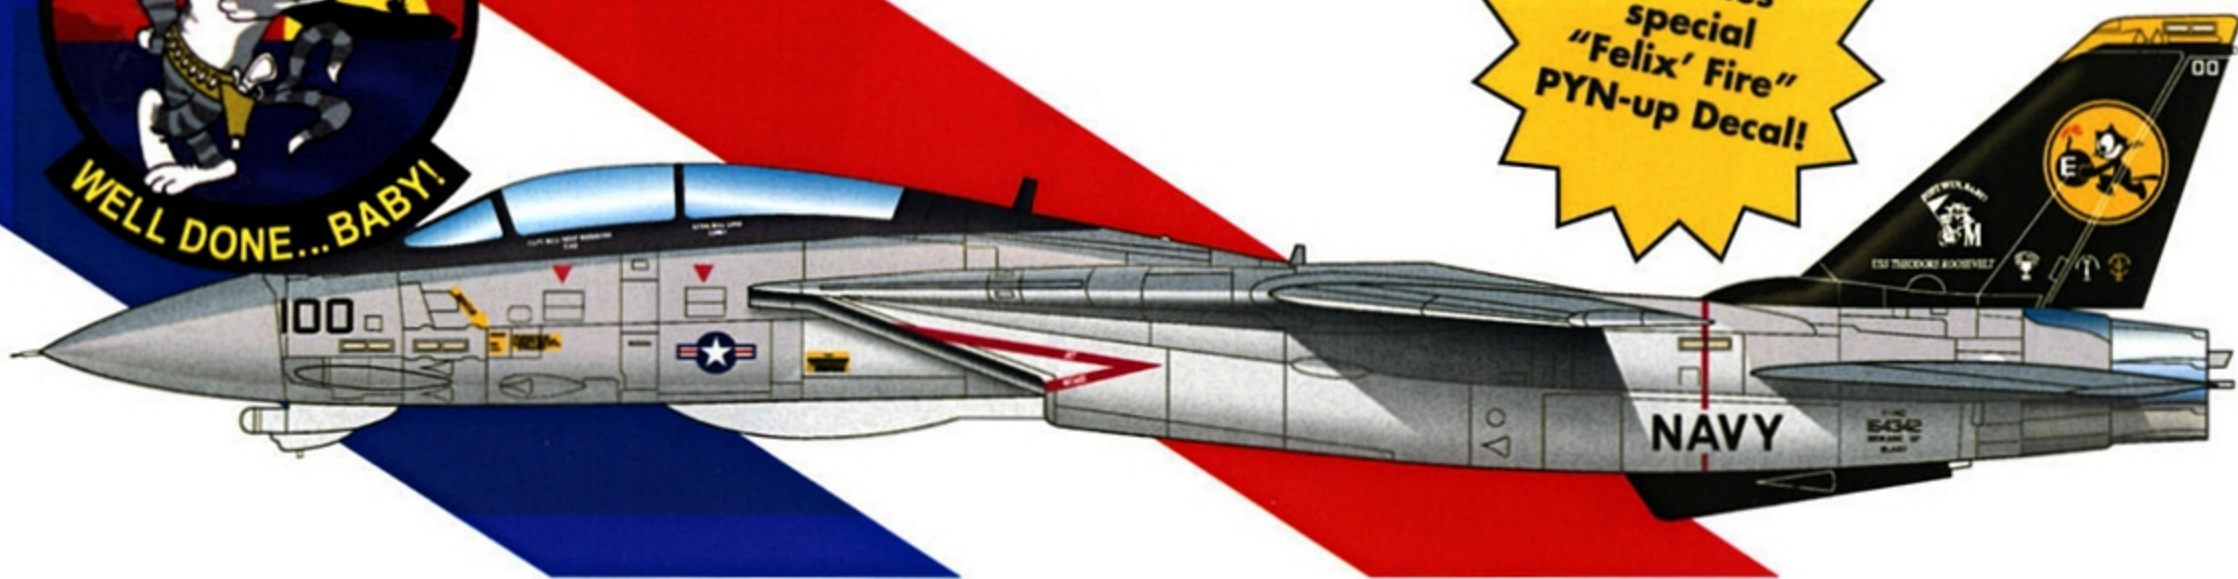

1/48 Scale

For the Revell or  
Hasegawa kits

Yellowhammer  
Models™

YHD48037

F-14D Tomcats

# Tomcat Sunset #3

Includes  
special  
"Felix' Fire"  
PYN-up Decal!

VF-31 Tomcatters  
 Capt. Dan "Dix" Dixon  
 September 8, 2006  
 NAS Oceana, VA

Use the special PYN-up Decals included with this set for Felix' flames!

Bonus tank marking!

Examples of Tomcat fuel tanks used interchangeably on VF-31 Toms during the Tomcat Sunset