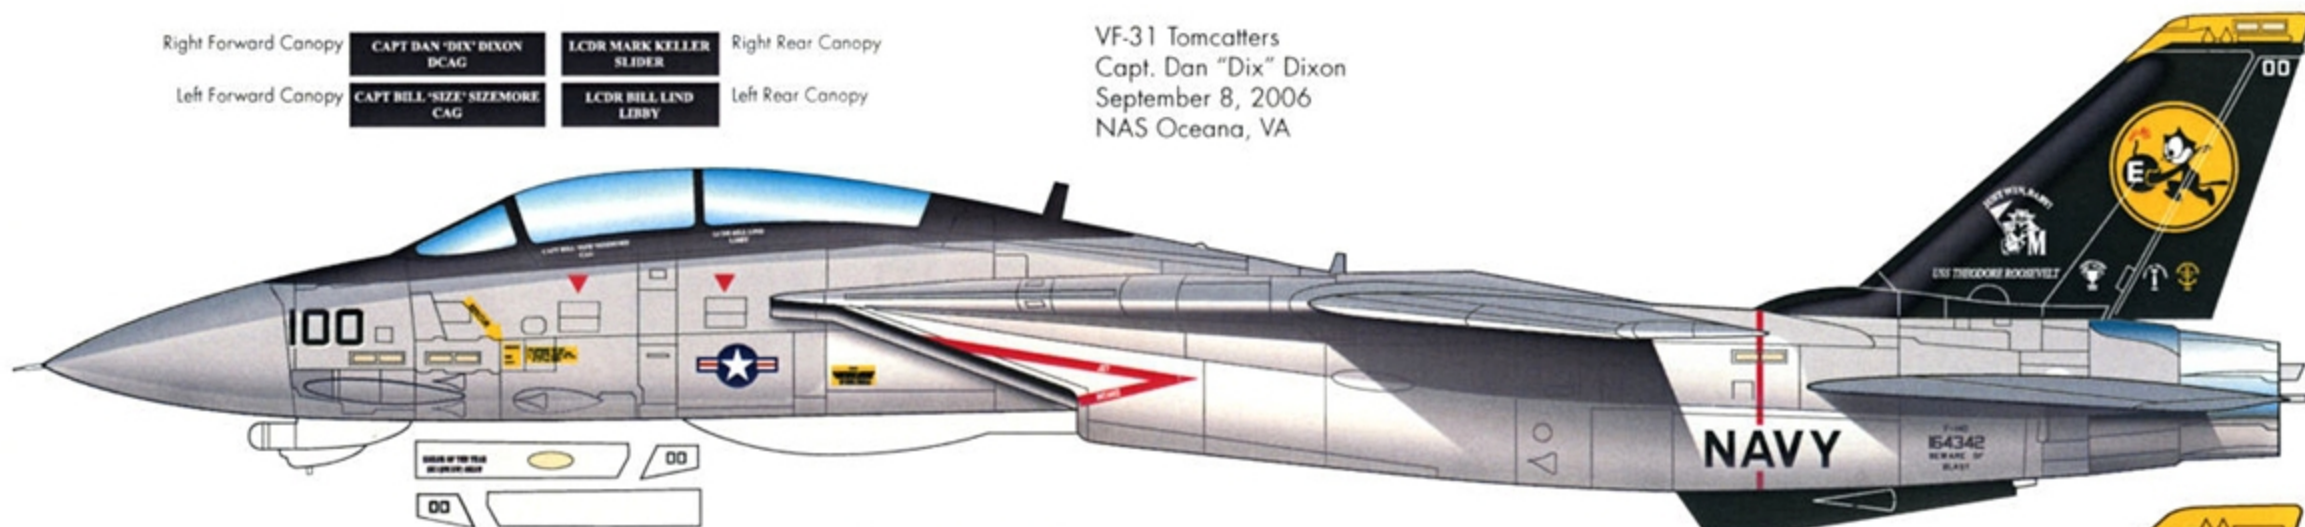

# Tomcat Sunset #3

Includes  
special  
"Felix' Fire"  
PYN-up Decal!

# Tomcat Sunset Part 3

YHD48037

VF-31 Tomcatters  
 CDR Curt "Opie" Seth  
 September 20, 2006  
 NAS Oceana, VA

FS 35237

FS 36320

FS 36375

Right Forward Canopy	CAPT DAN "DIX" DIXON DCAG	LCDR MARK KELLER SLIDER	Right Rear Canopy
Left Forward Canopy	CAPT BILL "SIZ" SIZEMORE CAG	LCDR BILL LIND LEBBY	Left Rear Canopy

VF-31 Tomcatters  
 Capt. Dan "Dix" Dixon  
 September 8, 2006  
 NAS Oceana, VA

Use the special PYN-up Decals included with this set for Felix' flames!

Bonus tank marking!

Examples of Tomcat fuel tanks used interchangeably on VF-31 Toms during the Tomcat Sunset