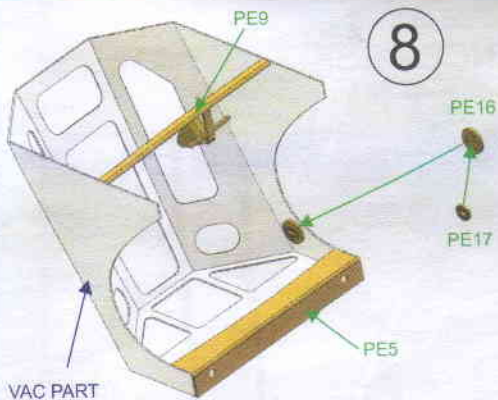

KIT PART 19C

Ju 52/3m g4e multi-role bomber (OWLR72026)

7a

Ju 52/3m g4e multi-role bomber (OWLR72026)

7a

Ju 52/3m g4e multi-role bomber (OWLR72026)

8a

FRONT BOMBAY FINAL ASSEMBLY

REAR BOMBAY FINAL ASSEMBLY

VAC PART

DEFENSIVE POSITION

LAND AND FLIGHT POSITION

GUNNER'S ENTRANCE ASSEMBLY

GUNNER'S ENTRANCE ASSEMBLY

DORSAL GUN TURRET IN DEFENSIVE POSITION

DORSAL GUN TURRET IN FLIGHT AND LAND POSITION