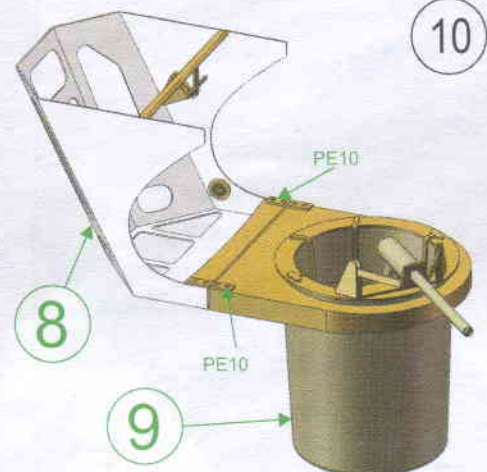

KIT PART 19C

Ju 52/3m g4e multi-role bomber (OWLR72026)

7a

Ju 52/3m g4e multi-role bomber (OWLR72026)

7a

Ju 52/3m g4e multi-role bomber (OWLR72026)

8a

FRONT BOMBAY FINAL ASSEMBLY

REAR BOMBAY FINAL ASSEMBLY

VAC PART

DEFENSIVE POSITION

LAND AND FLIGHT POSITION

GUNNER'S ENTRANCE ASSEMBLY

GUNNER'S ENTRANCE ASSEMBLY

DORSAL GUN TURRET IN DEFENSIVE POSITION

DORSAL GUN TURRET IN FLIGHT AND LAND POSITION