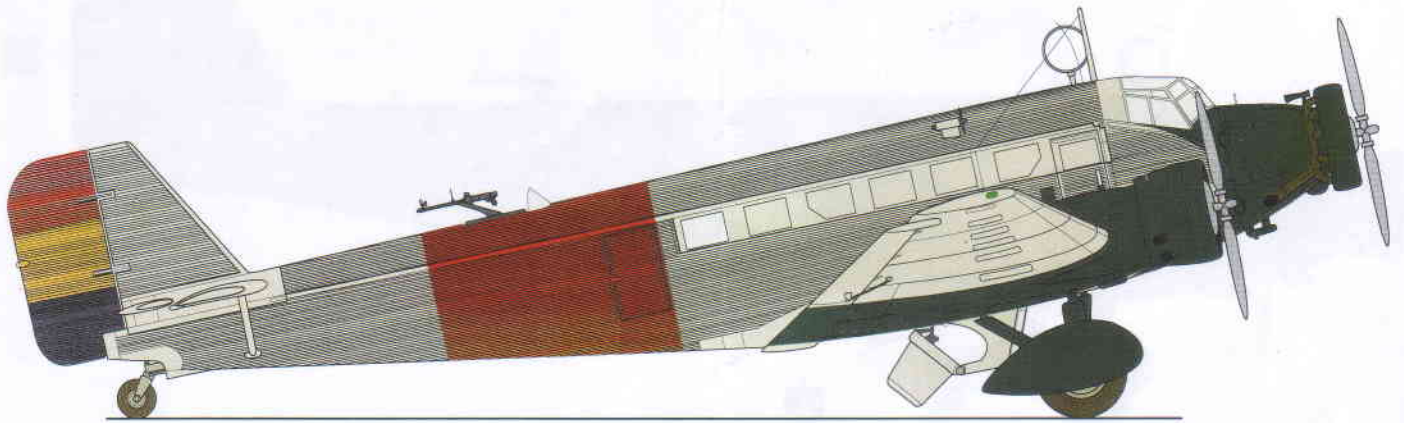

Pozn.:Všechny odstíny jsou pouze informativní!

Note: All colour shades are only for your information!

- **A** RLM 22
- **B** FS 21136 (rojo-red)
- **C** FS 23538 (amarillo-yellow)
- **D** FS 27100 (morado-purple)
- **E** RLM 63
- **F** SILVER