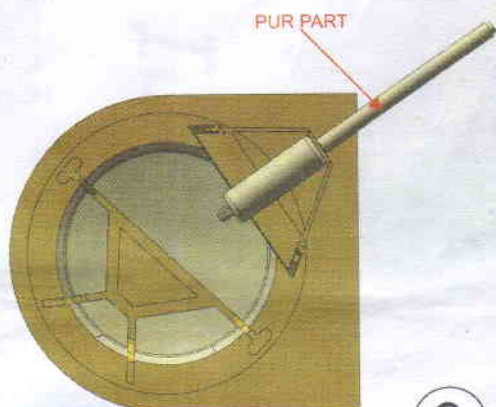

KIT PART 19C

Ju 52/3m g4e multi-role bomber (OWLR72026)

7a

Ju 52/3m g4e multi-role bomber (OWLR72026)

7a

Ju 52/3m g4e multi-role bomber (OWLR72026)

8a

FRONT BOMBAY FINAL ASSEMBLY

REAR BOMBAY FINAL ASSEMBLY

VAC PART

DEFENSIVE POSITION

LAND AND FLIGHT POSITION

GUNNER'S ENTRANCE ASSEMBLY

GUNNER'S ENTRANCE ASSEMBLY

DORSAL GUN TURRET IN DEFENSIVE POSITION

DORSAL GUN TURRET IN FLIGHT AND LAND POSITION