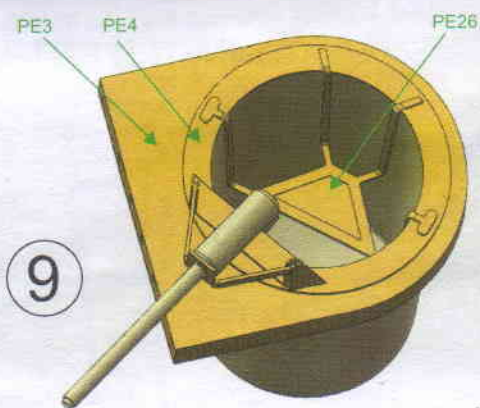

KIT PART 19C

Ju 52/3m g4e multi-role bomber (OWLR72026)

7a

Ju 52/3m g4e multi-role bomber (OWLR72026)

7a

Ju 52/3m g4e multi-role bomber (OWLR72026)

8a

FRONT BOMBAY FINAL ASSEMBLY

REAR BOMBAY FINAL ASSEMBLY

VAC PART

DEFENSIVE POSITION

LAND AND FLIGHT POSITION

GUNNER'S ENTRANCE ASSEMBLY

GUNNER'S ENTRANCE ASSEMBLY

DORSAL GUN TURRET IN DEFENSIVE POSITION

DORSAL GUN TURRET IN FLIGHT AND LAND POSITION