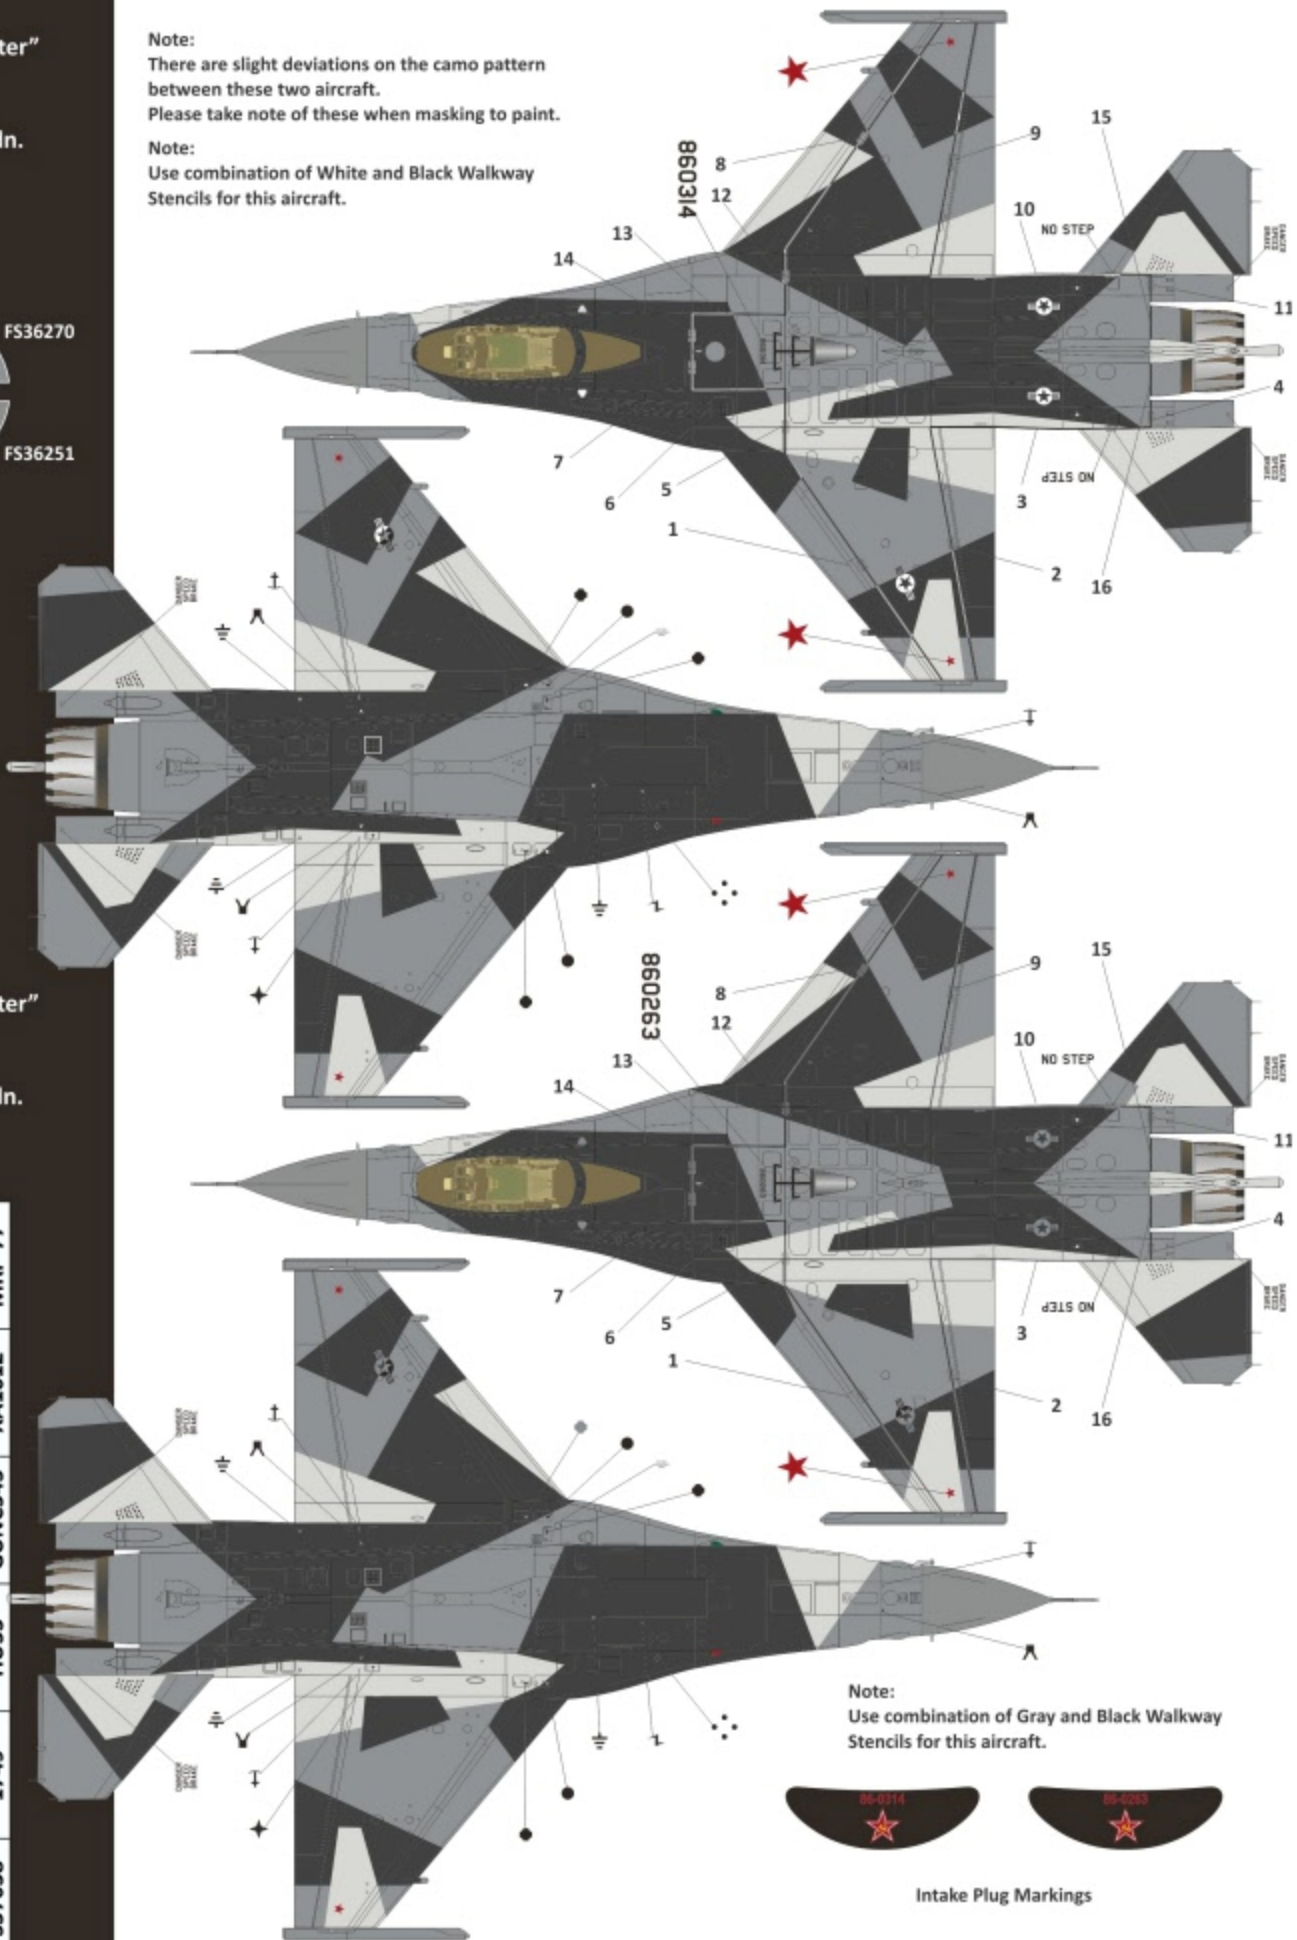

F-16C Blk 30 "Splinter"
S/N 86-0314
354th Wing
18th Aggressor Sqdn.
Eielson AFB, AK
June 2017

Note:
There are slight deviations on the camo pattern
between these two aircraft.
Please take note of these when masking to paint.

Note:
Use combination of White and Black Walkway
Stencils for this aircraft.

F-16C Blk 30 "Splinter"
S/N 86-0263
354th Wing
18th Aggressor Sqdn.
Eielson AFB, AK
June 2017

Note:
Use combination of Gray and Black Walkway
Stencils for this aircraft.

FS Color	Testors MM	Humbrol	Mr. Color	Xtracrilycs	Mr. Paint
FS36628	NA	NA	NA	NA	MRP-246
FS36270	1725	HU126	GUNC306	XA1133	MRP-039
FS36251	1794	NA	NA	XA1132	MRP-094
FS37038	1749	HU33	GUNC343	XA1012	MRP-77