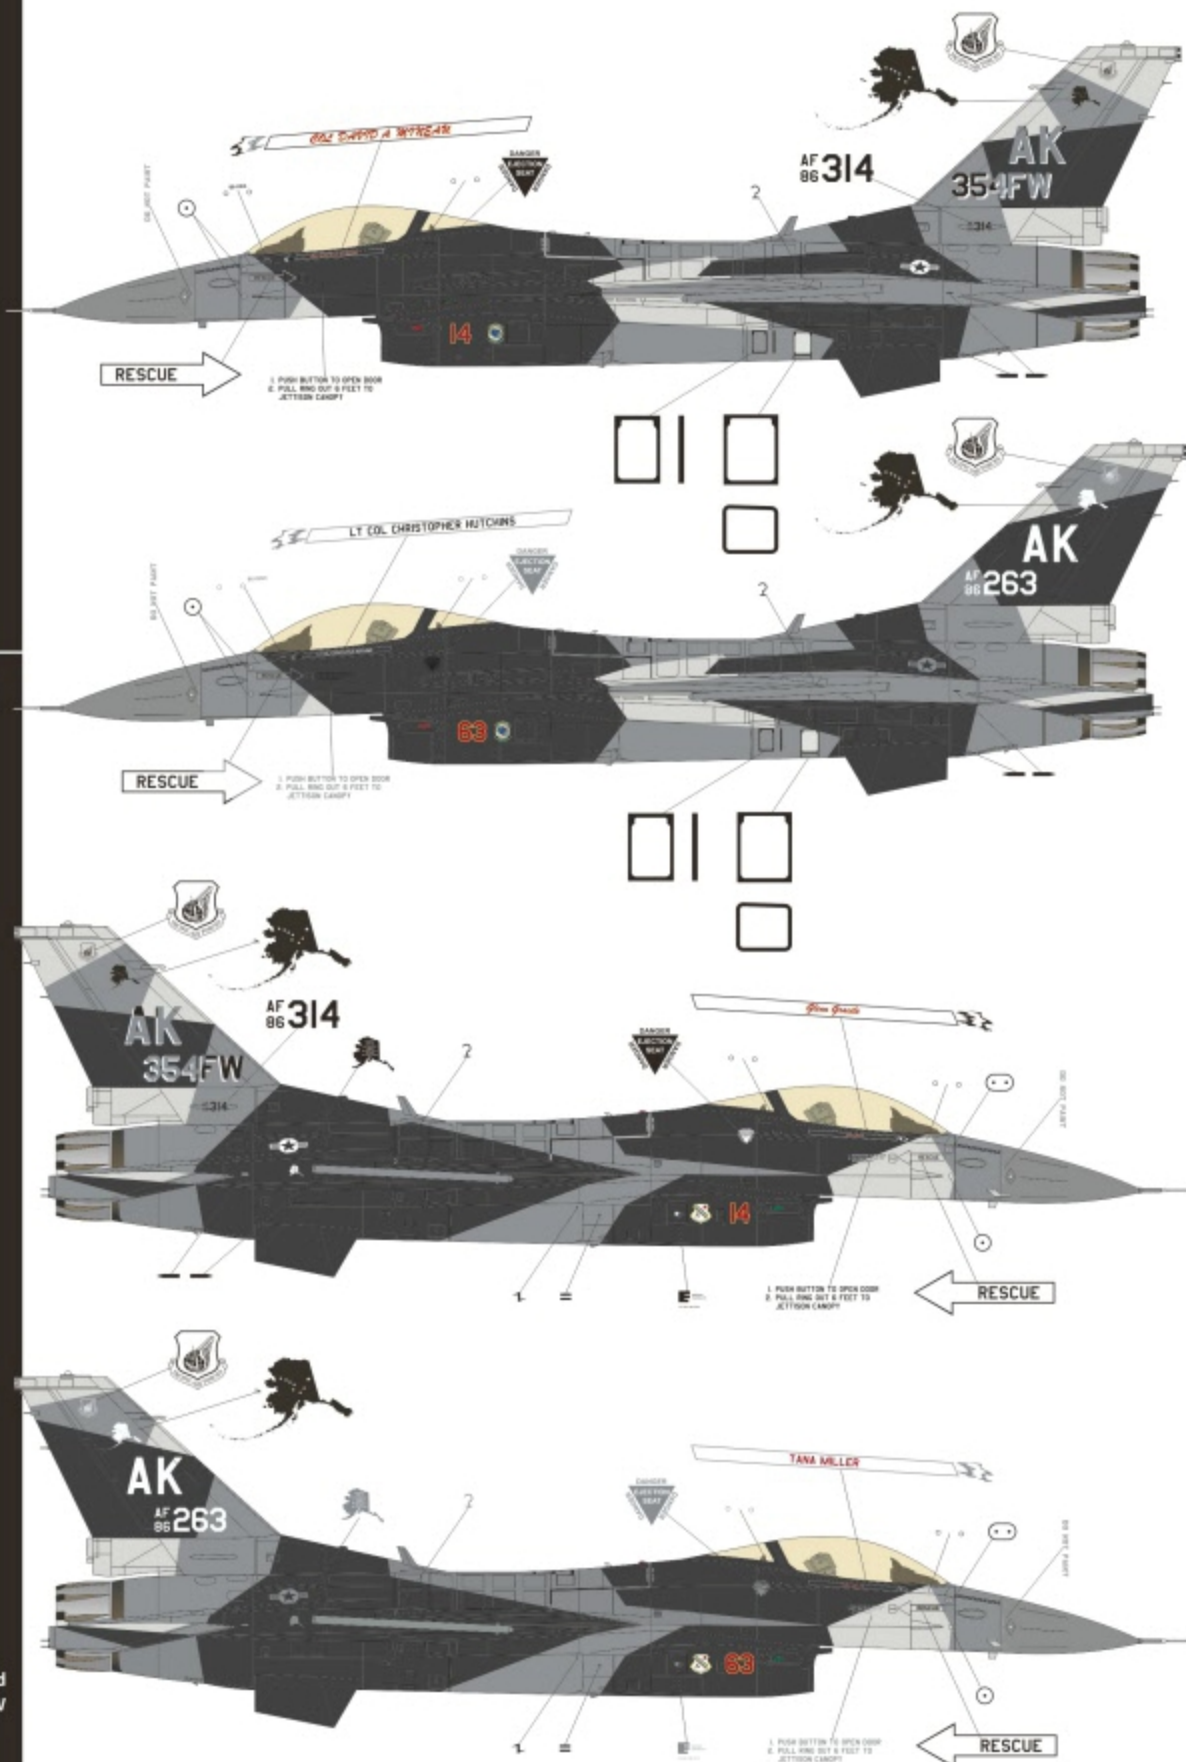

9960 Sourwood Drive  
Fort Worth, TX 76244

**WHAT'S OUT THERE?**

1/48th Tamiya F-16C Block 30  
1/48th Hasegawa F-16C Block 30  
1/48th Kinetic F-16C Block 30

F-16C Blk 30 "Splinter"  
S/N 86-0314  
354th Wing  
18th Aggressor Sqdn.  
Eielson AFB, AK  
June 2017

F-16C Blk 30 "Splinter"  
S/N 86-0263  
354th Wing  
18th Aggressor Sqdn.  
Eielson AFB, AK  
June 2017

FS36628 FS36270  
FS37038 FS36251

FS Color	Testors MM	Humbrol	Mr. Color	Xtracrylics	Mr. Paint
FS36628	NA	NA	NA	NA	MRP-246
FS36270	1725	HU126	GUNC306	XA1133	MRP-039
FS36251	1794	NA	NA	XA1132	MRP-094
FS37038	1749	HU33	GUNC343	XA1012	MRP-77

Special thanks to Robert Cologie and the great folks at the 3457th FW Maintenance Squadron.

Follow us on Facebook and Twitter  
<http://www.facebook.com/pages/TWOBOBS-DECALS>  
@twobobsdecals

F-16C Blk 30 "Splinter"  
 S/N 86-0314  
 354th Wing  
 18th Aggressor Sqdn.  
 Eielson AFB, AK  
 June 2017

Note:  
 There are slight deviations on the camo pattern  
 between these two aircraft.  
 Please take note of these when masking to paint.

Note:  
 Use combination of White and Black Walkway  
 Stencils for this aircraft.