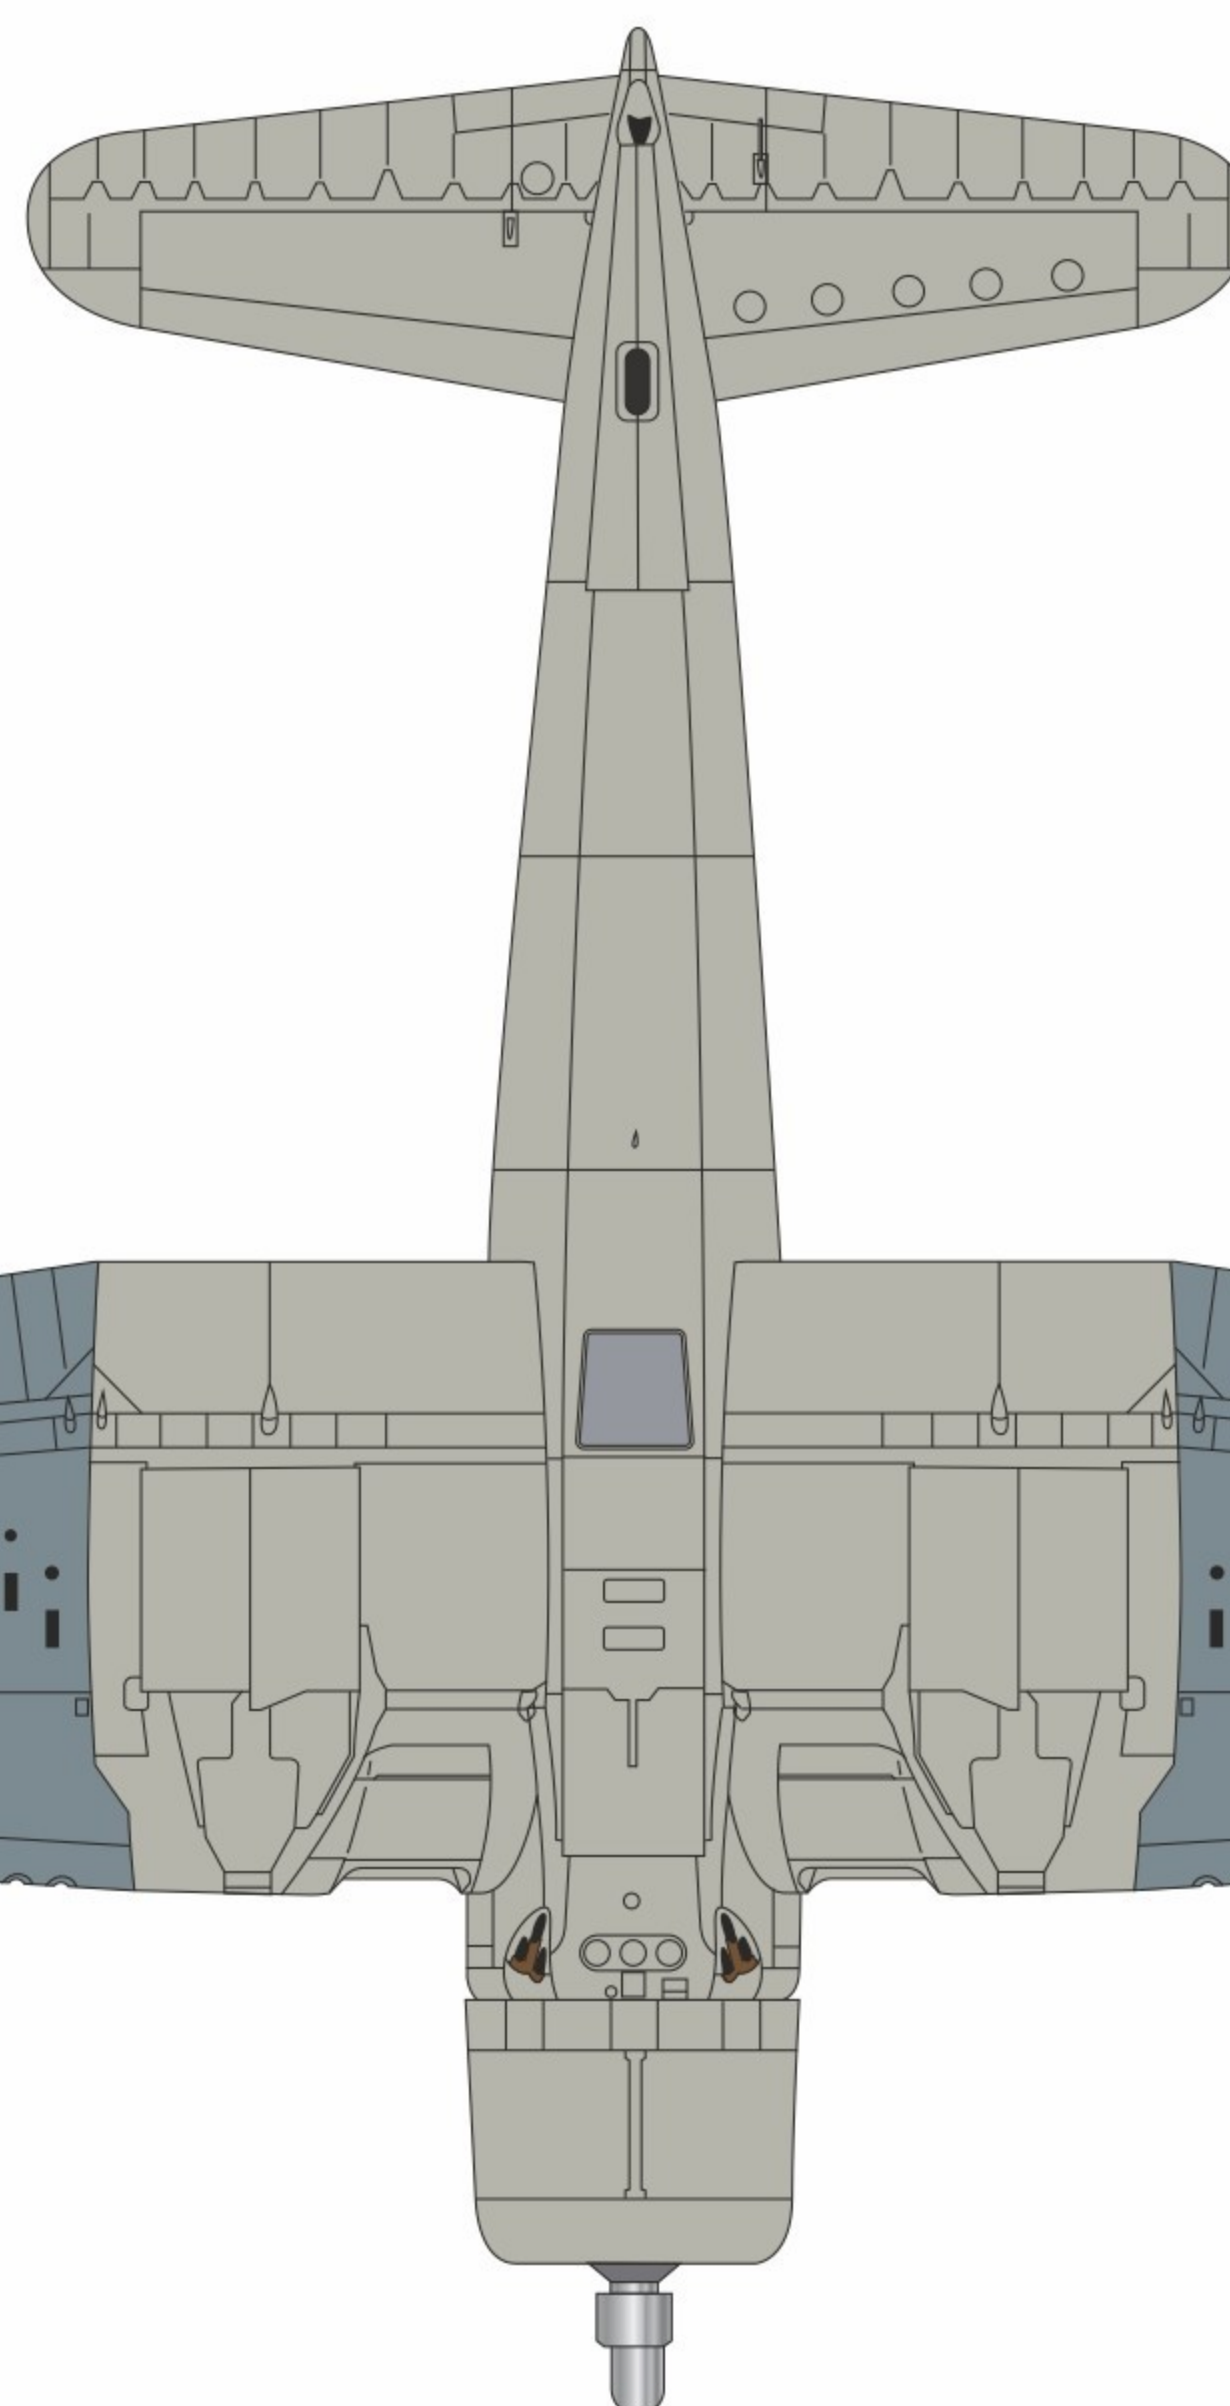

Vought Corsair Collection

Vought F4U-1 Corsair

Bu.No.17590, '590'

flown by Capt. A. R. Conant
of VMF-215 'The Fighting Corsairs',
US Marine Corps,
based at Torokina Air Base, Bougainville,
January, 1944.

2

Natural Metal
Humbrol 191
Xtracolour X500
Xtracrylix N/A
Mr Color Aqueous N/A

M-485 Blue Grey
Humbrol 89
Xtracolour X162
Xtracrylix XA1125
Mr Color Aqueous H51
MRP 133
Vallejo Model Air 71.109

ANA 602 Light Grey
Humbrol N/A
Xtracolour N/A
Xtracrylix N/A
Mr Color Aqueous N/A
MRP 98
Vallejo Model Air N/A