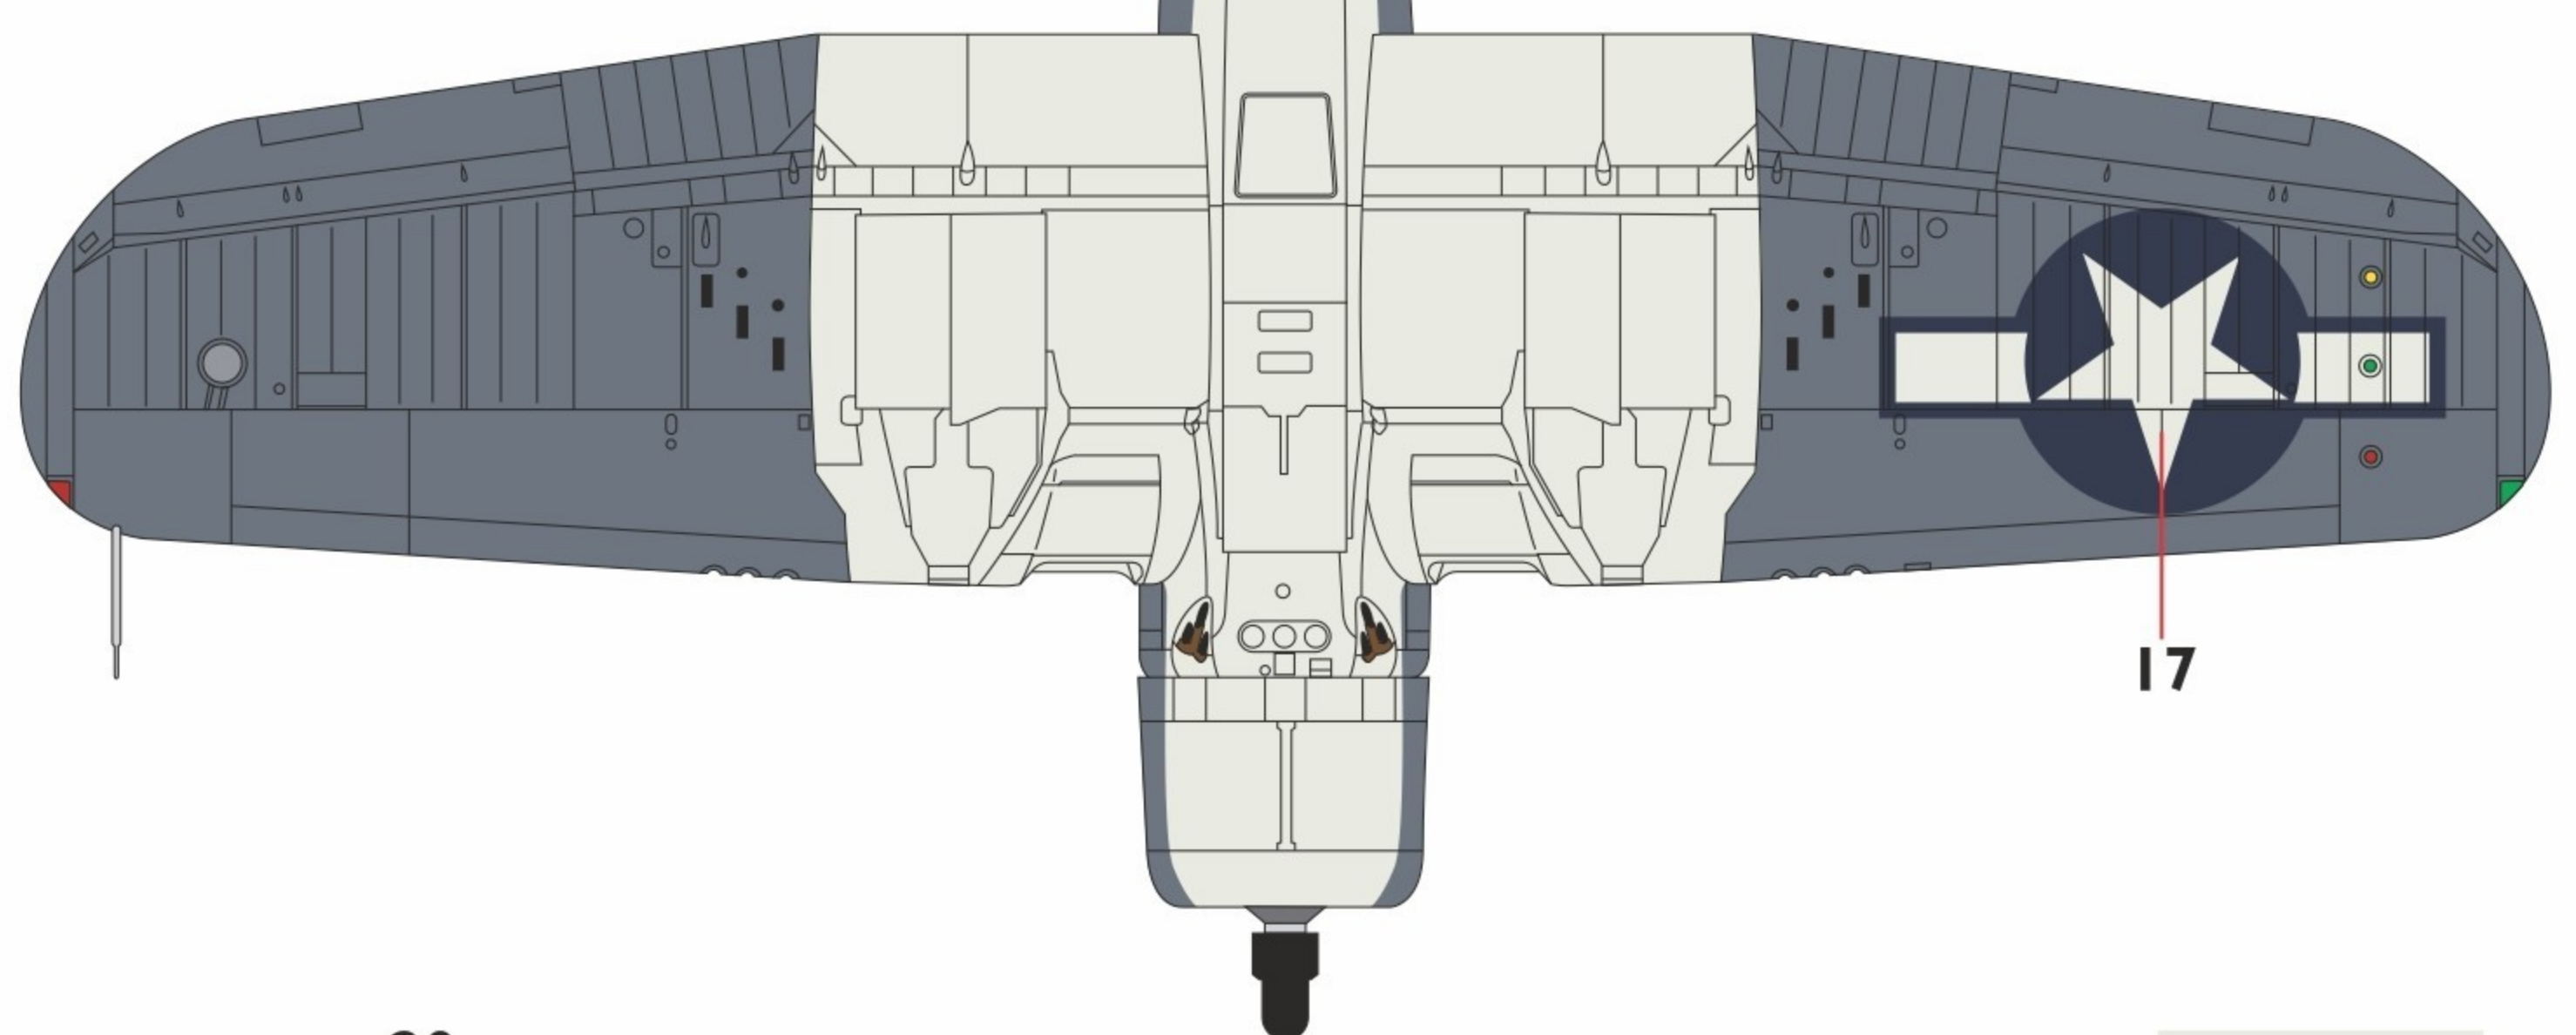

Vought Corsair Collection

Vought F4U-1A Corsair

Bu.No. 17965, 'K99/103'
of VMF 115, 'Joes Jokers',
US Marine Corps,
May, 1944.

7