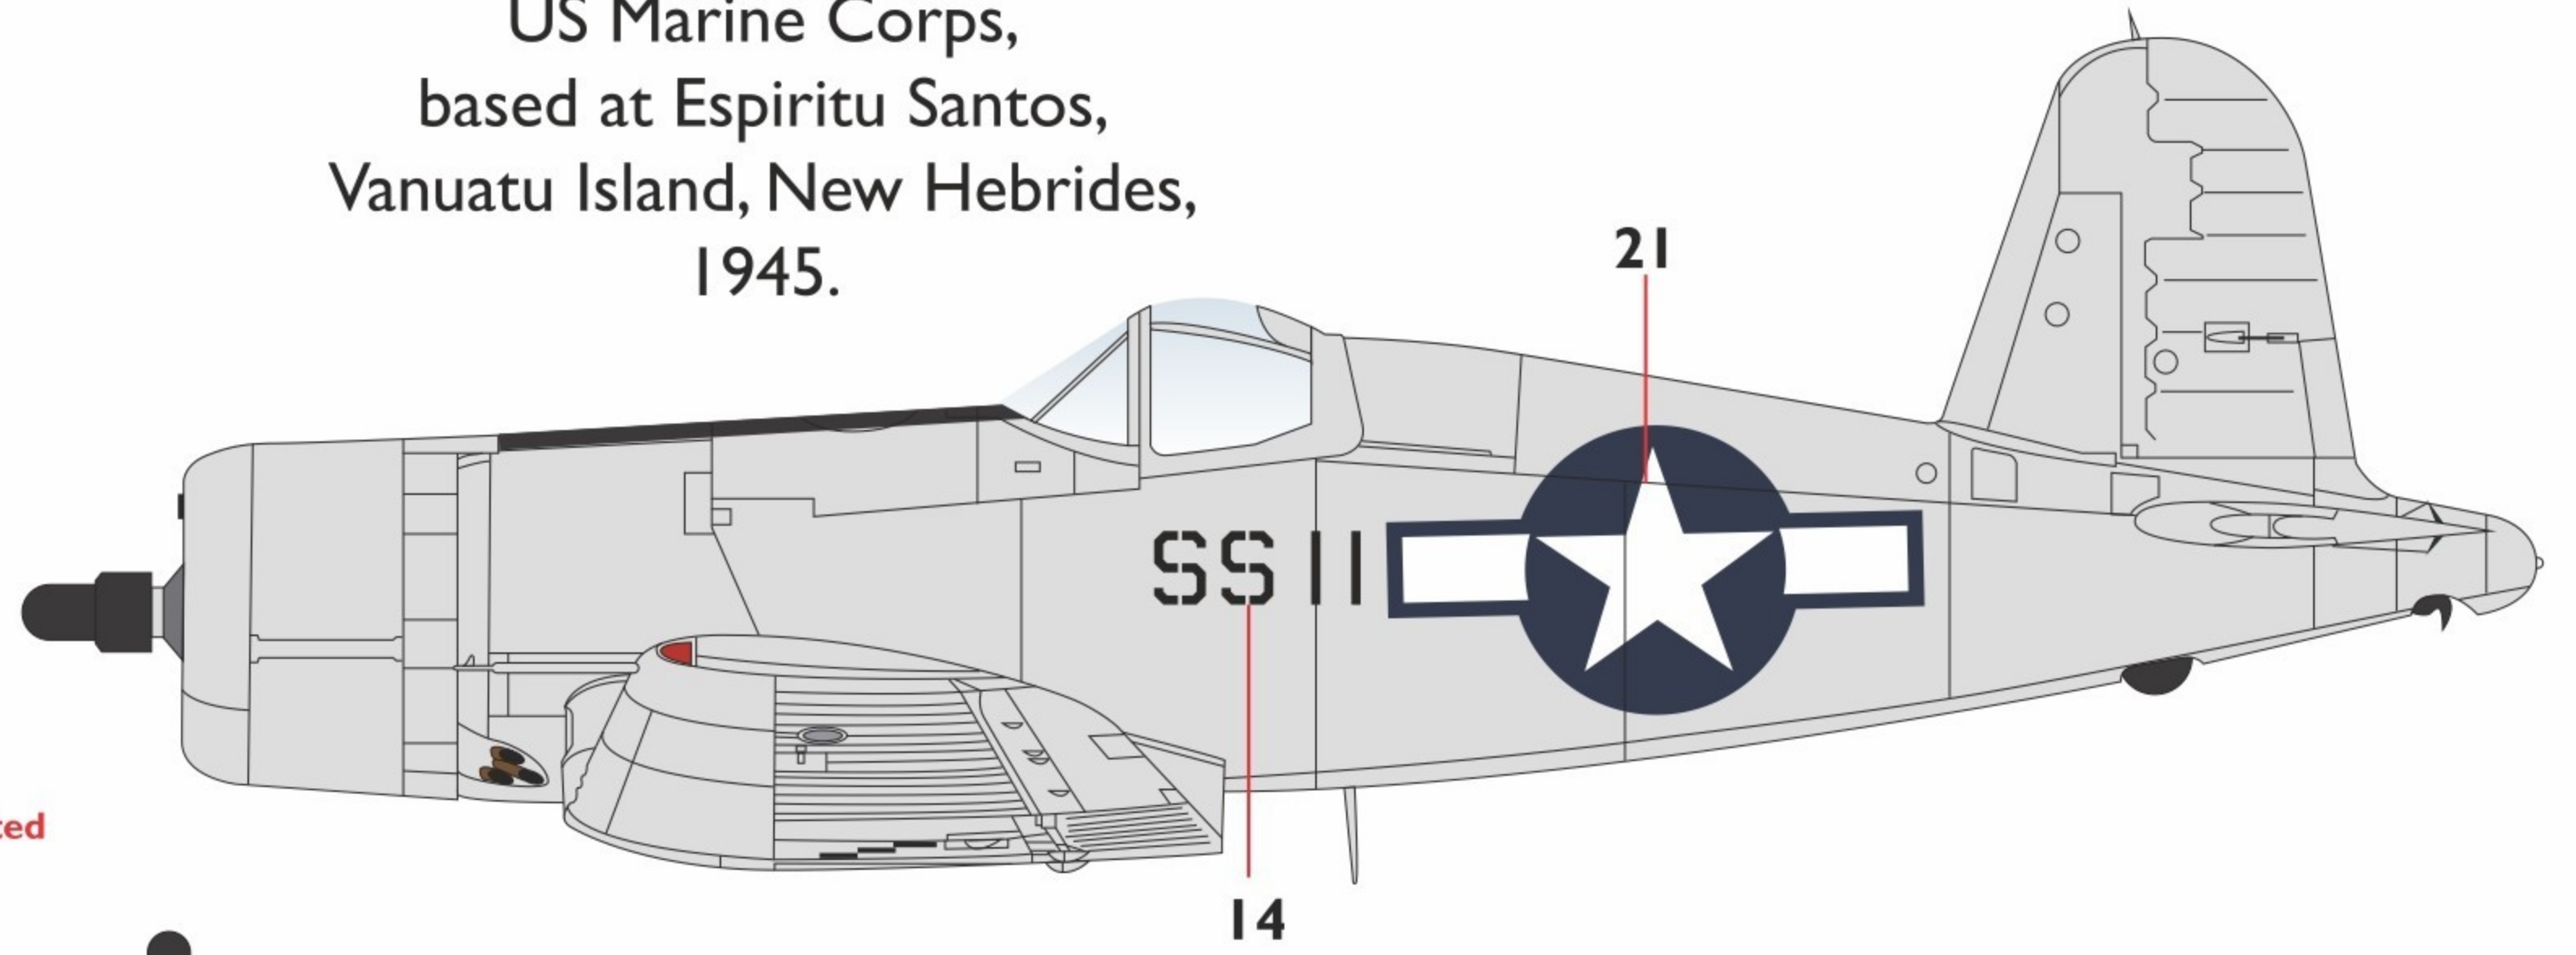

Vought Corsair Collection
Vought F4U-A Corsair
"SS11"/"Sally" of Service Squadron 11,
Marine Aircraft Group 11,
US Marine Corps,
based at Espiritu Santos,
Vanuatu Island, New Hebrides,
1945.

3

Modellers Note:
SS11 was made up from various Corsairs by the
personnel of MAG 11 and was finished in an overall painted
Silver finish with a Black anti-glare panel.