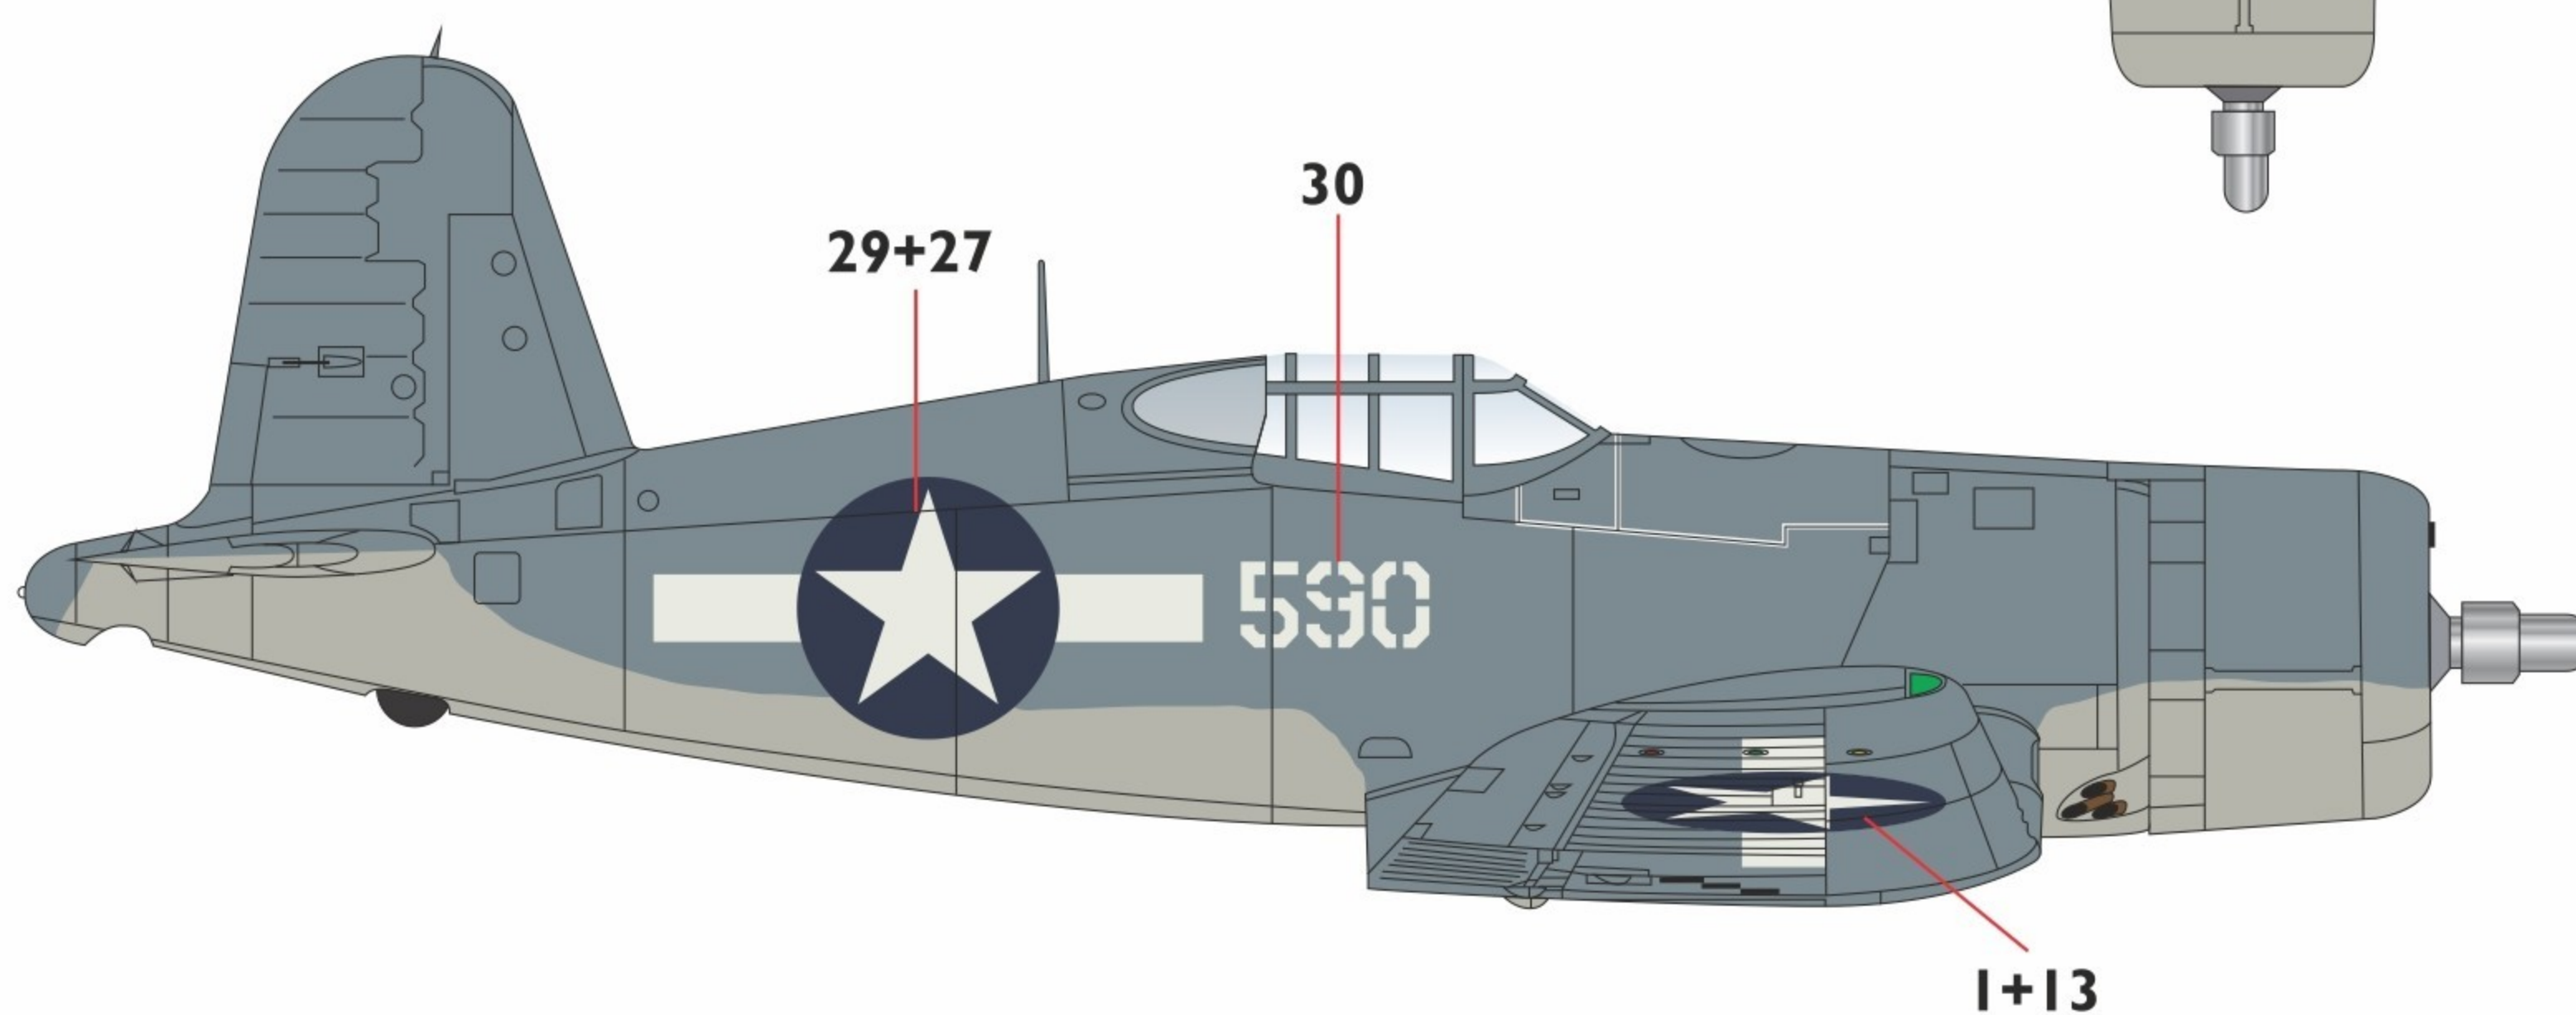

Vought Corsair Collection

Vought F4U-1 Corsair

Bu.No.17590, '590'

flown by Capt. A. R. Conant
of VMF-215 'The Fighting Corsairs',
US Marine Corps,
based at Torokina Air Base, Bougainville,
January, 1944.

2

Natural Metal
Humbrol 191
Xtracolour X500
Xtracrylix N/A
Mr Color Aqueous N/A

M-485 Blue Grey
Humbrol 89
Xtracolour X162
Xtracrylix XA1125
Mr Color Aqueous H51
MRP 133
Vallejo Model Air 71.109

ANA 602 Light Grey
Humbrol N/A
Xtracolour N/A
Xtracrylix N/A
Mr Color Aqueous N/A
MRP 98
Vallejo Model Air N/A