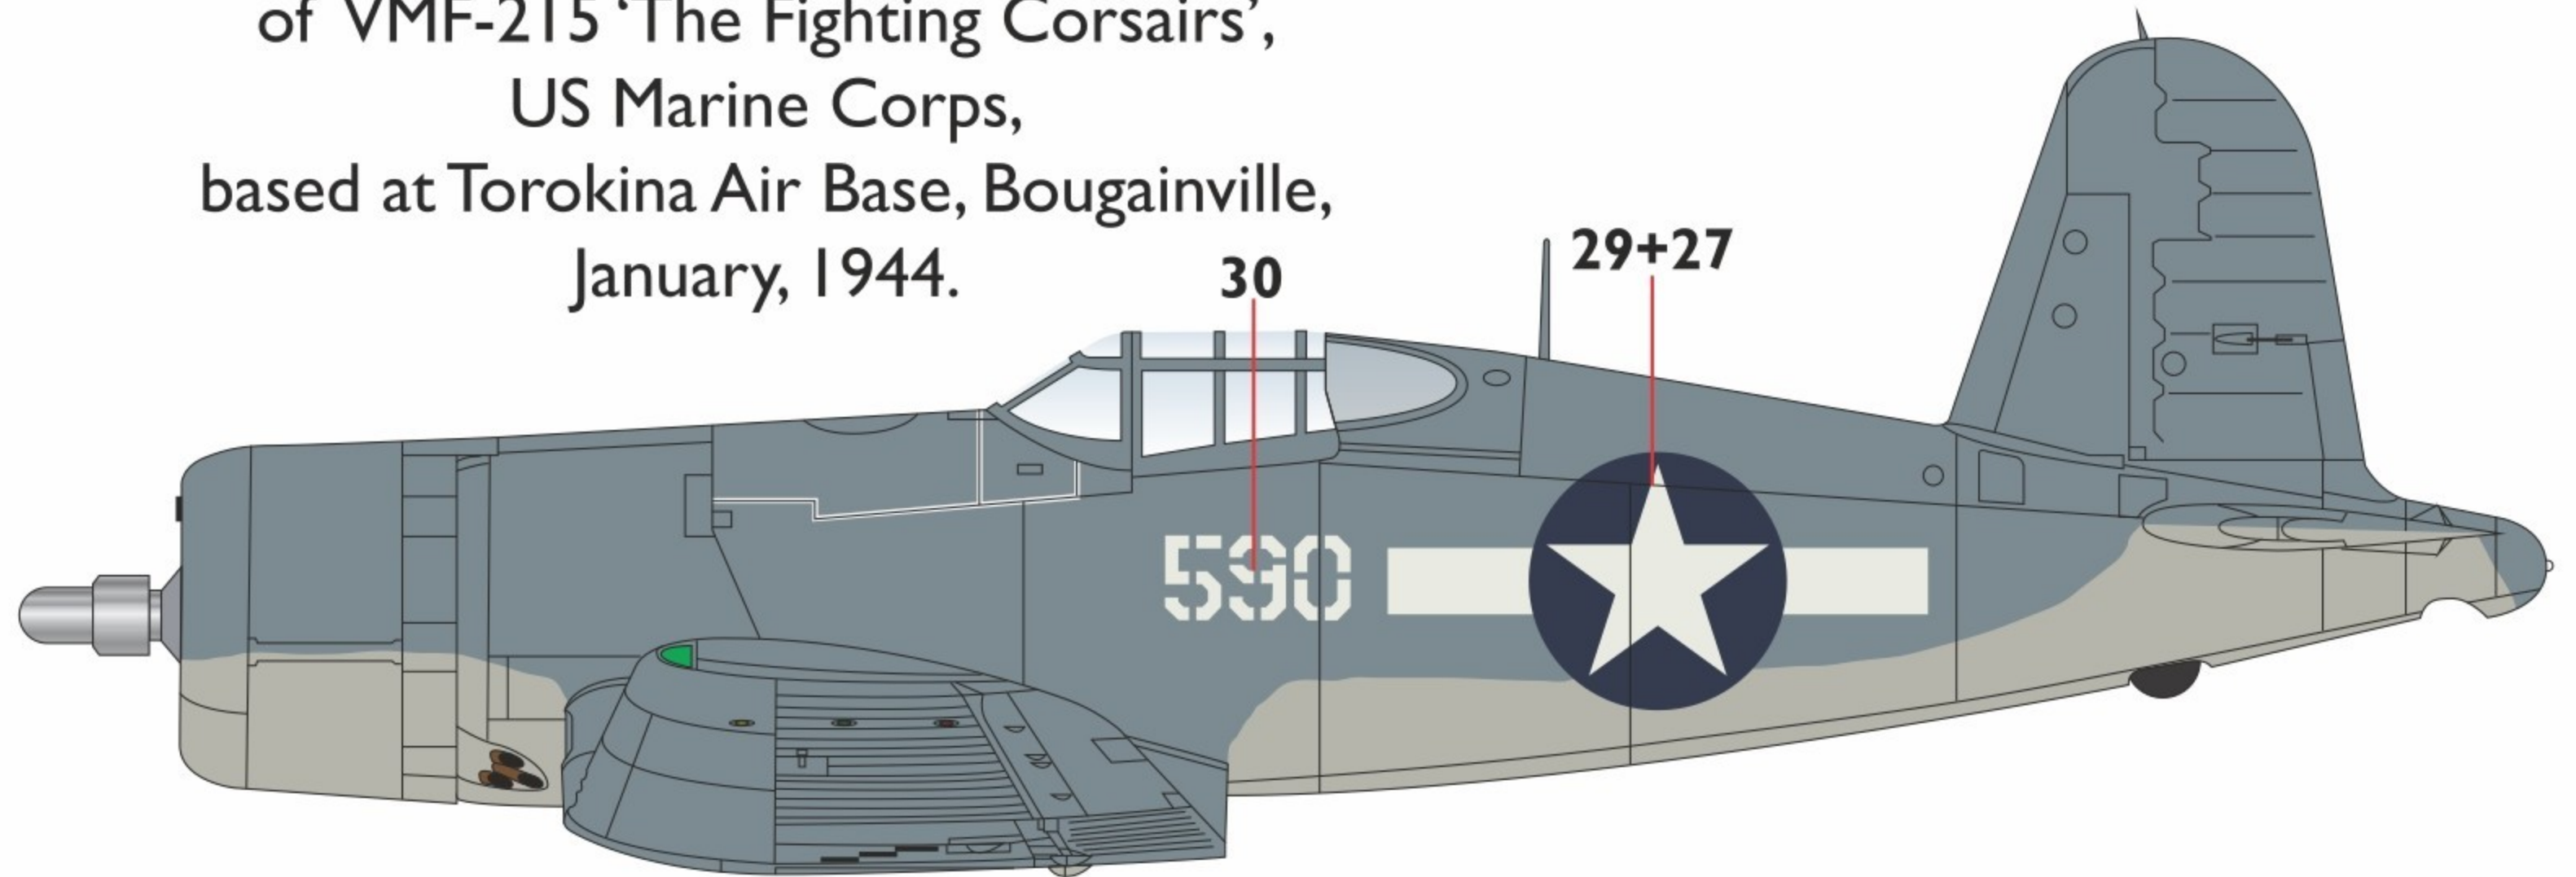

Vought Corsair Collection

Vought F4U-1 Corsair

Bu.No.17590, '590'

flown by Capt. A. R. Conant
of VMF-215 'The Fighting Corsairs',
US Marine Corps,
based at Torokina Air Base, Bougainville,
January, 1944.

2

Natural Metal
Humbrol 191
Xtracolour X500
Xtracrylix N/A
Mr Color Aqueous N/A

M-485 Blue Grey
Humbrol 89
Xtracolour X162
Xtracrylix XA1125
Mr Color Aqueous H51
MRP 133
Vallejo Model Air 71.109

ANA 602 Light Grey
Humbrol N/A
Xtracolour N/A
Xtracrylix N/A
Mr Color Aqueous N/A
MRP 98
Vallejo Model Air N/A