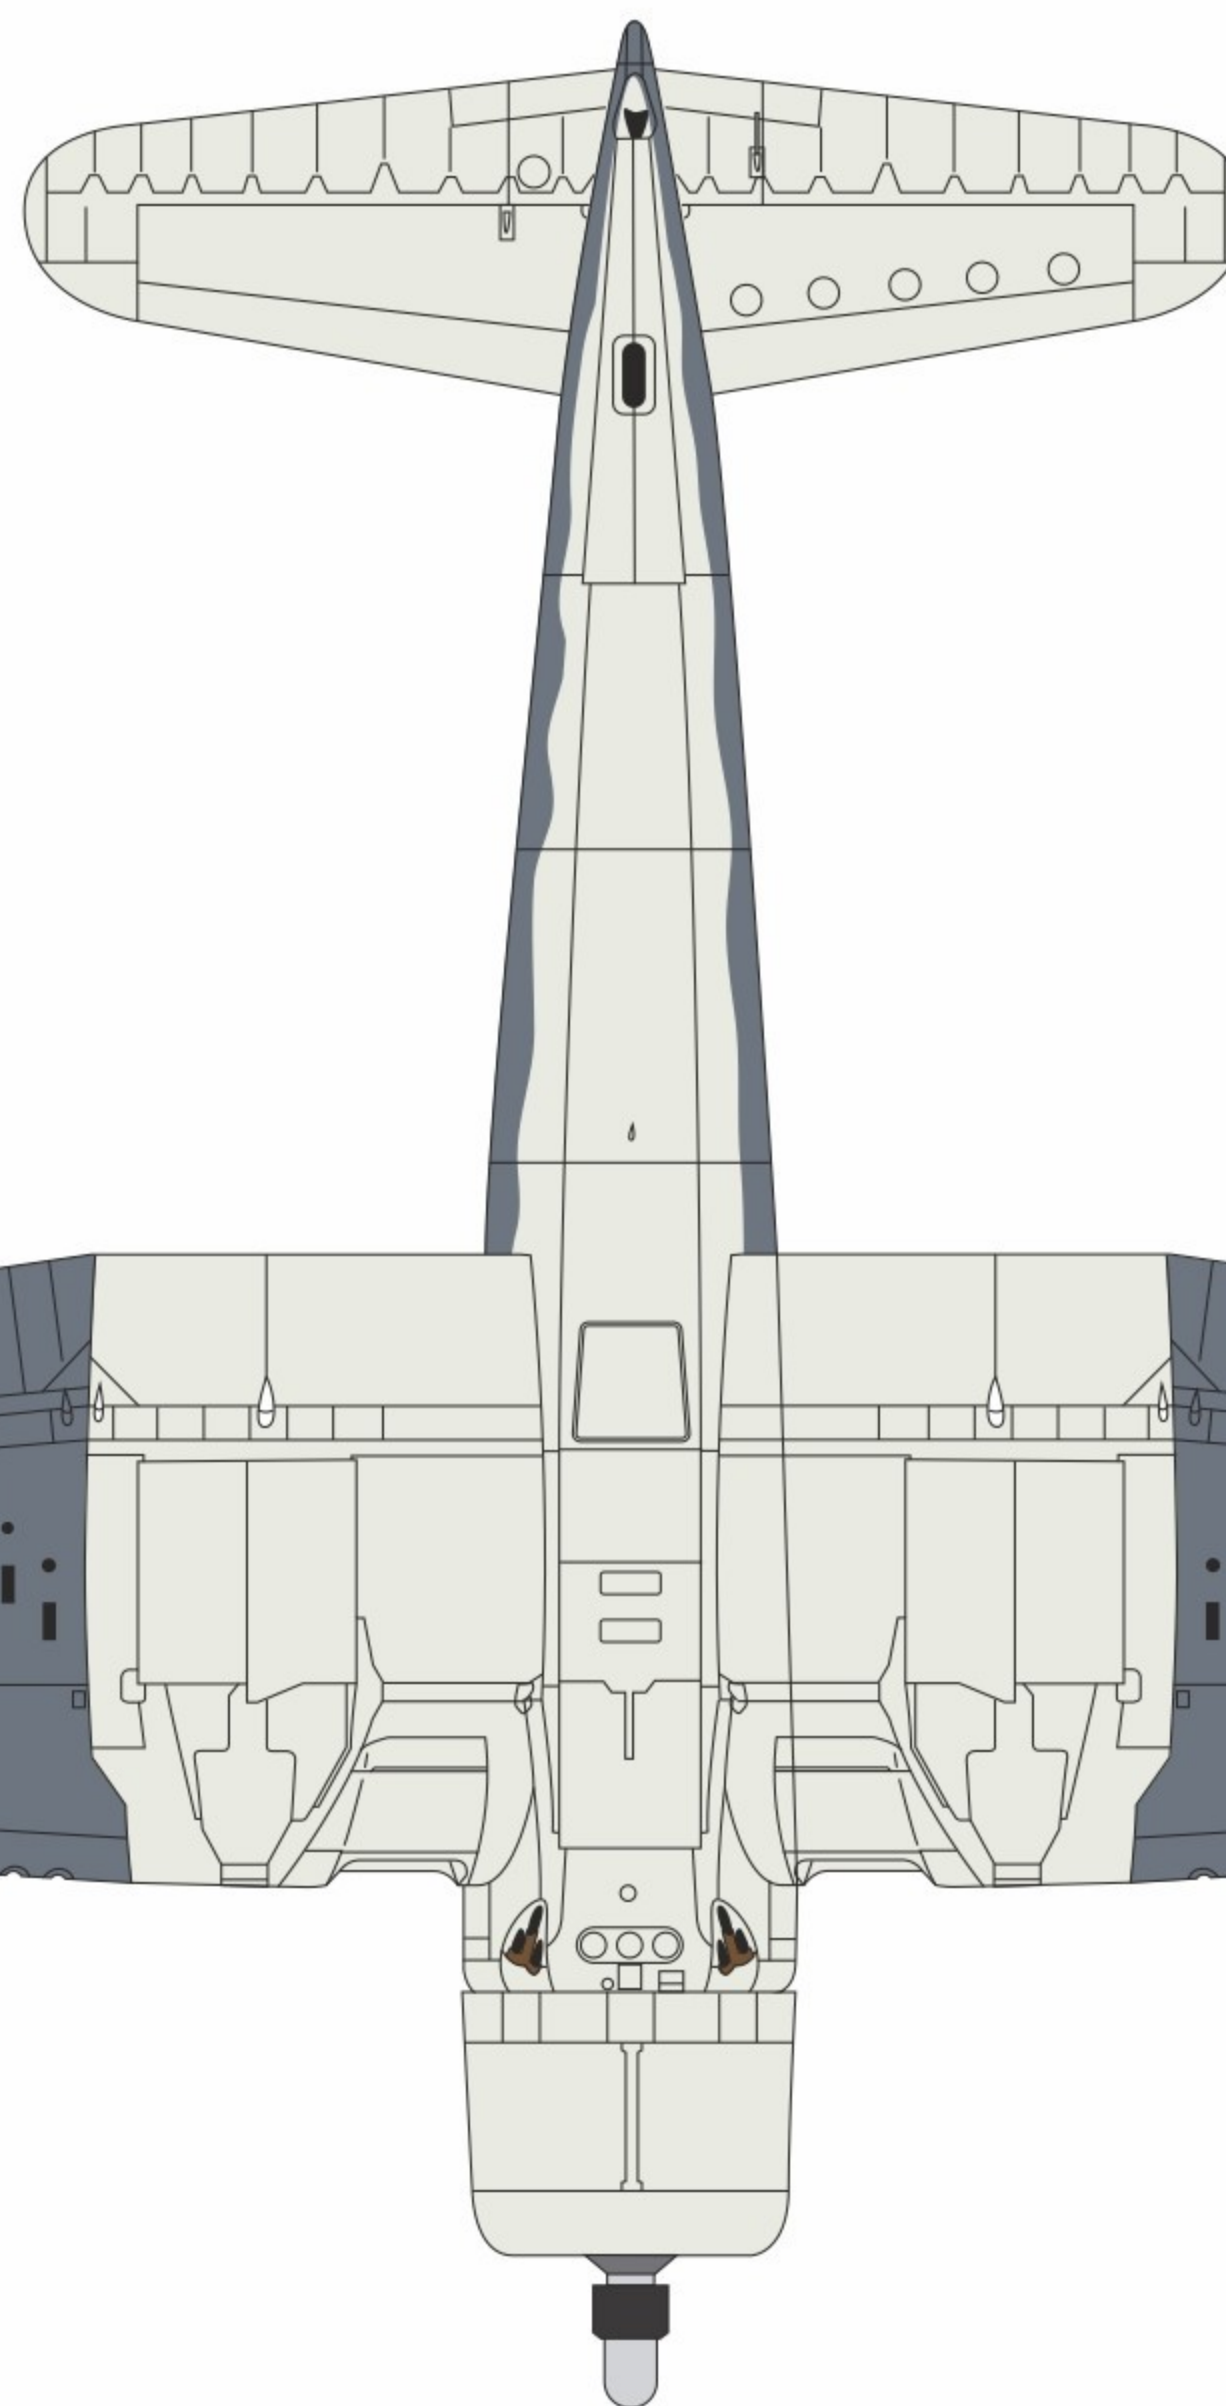

ANA 607 Sea Blue
Humbrol N/A
Xtracolour N/A
Xtracrylix N/A
Mr Color Aqueous N/A
MRP N/A
Vallejo Model Air 71.295

ANA 608 Intermediate Blue
Humbrol 144
Xtracolour X125
Xtracrylix XA1125
Mr Color Aqueous H56
MRP 136
Vallejo Model Air 71.299

Black
Humbrol 33
Xtracolour X404
Xtracrylix N/A
Mr Color Aqueous H2
MRP 176
Vallejo Model Air 71.251