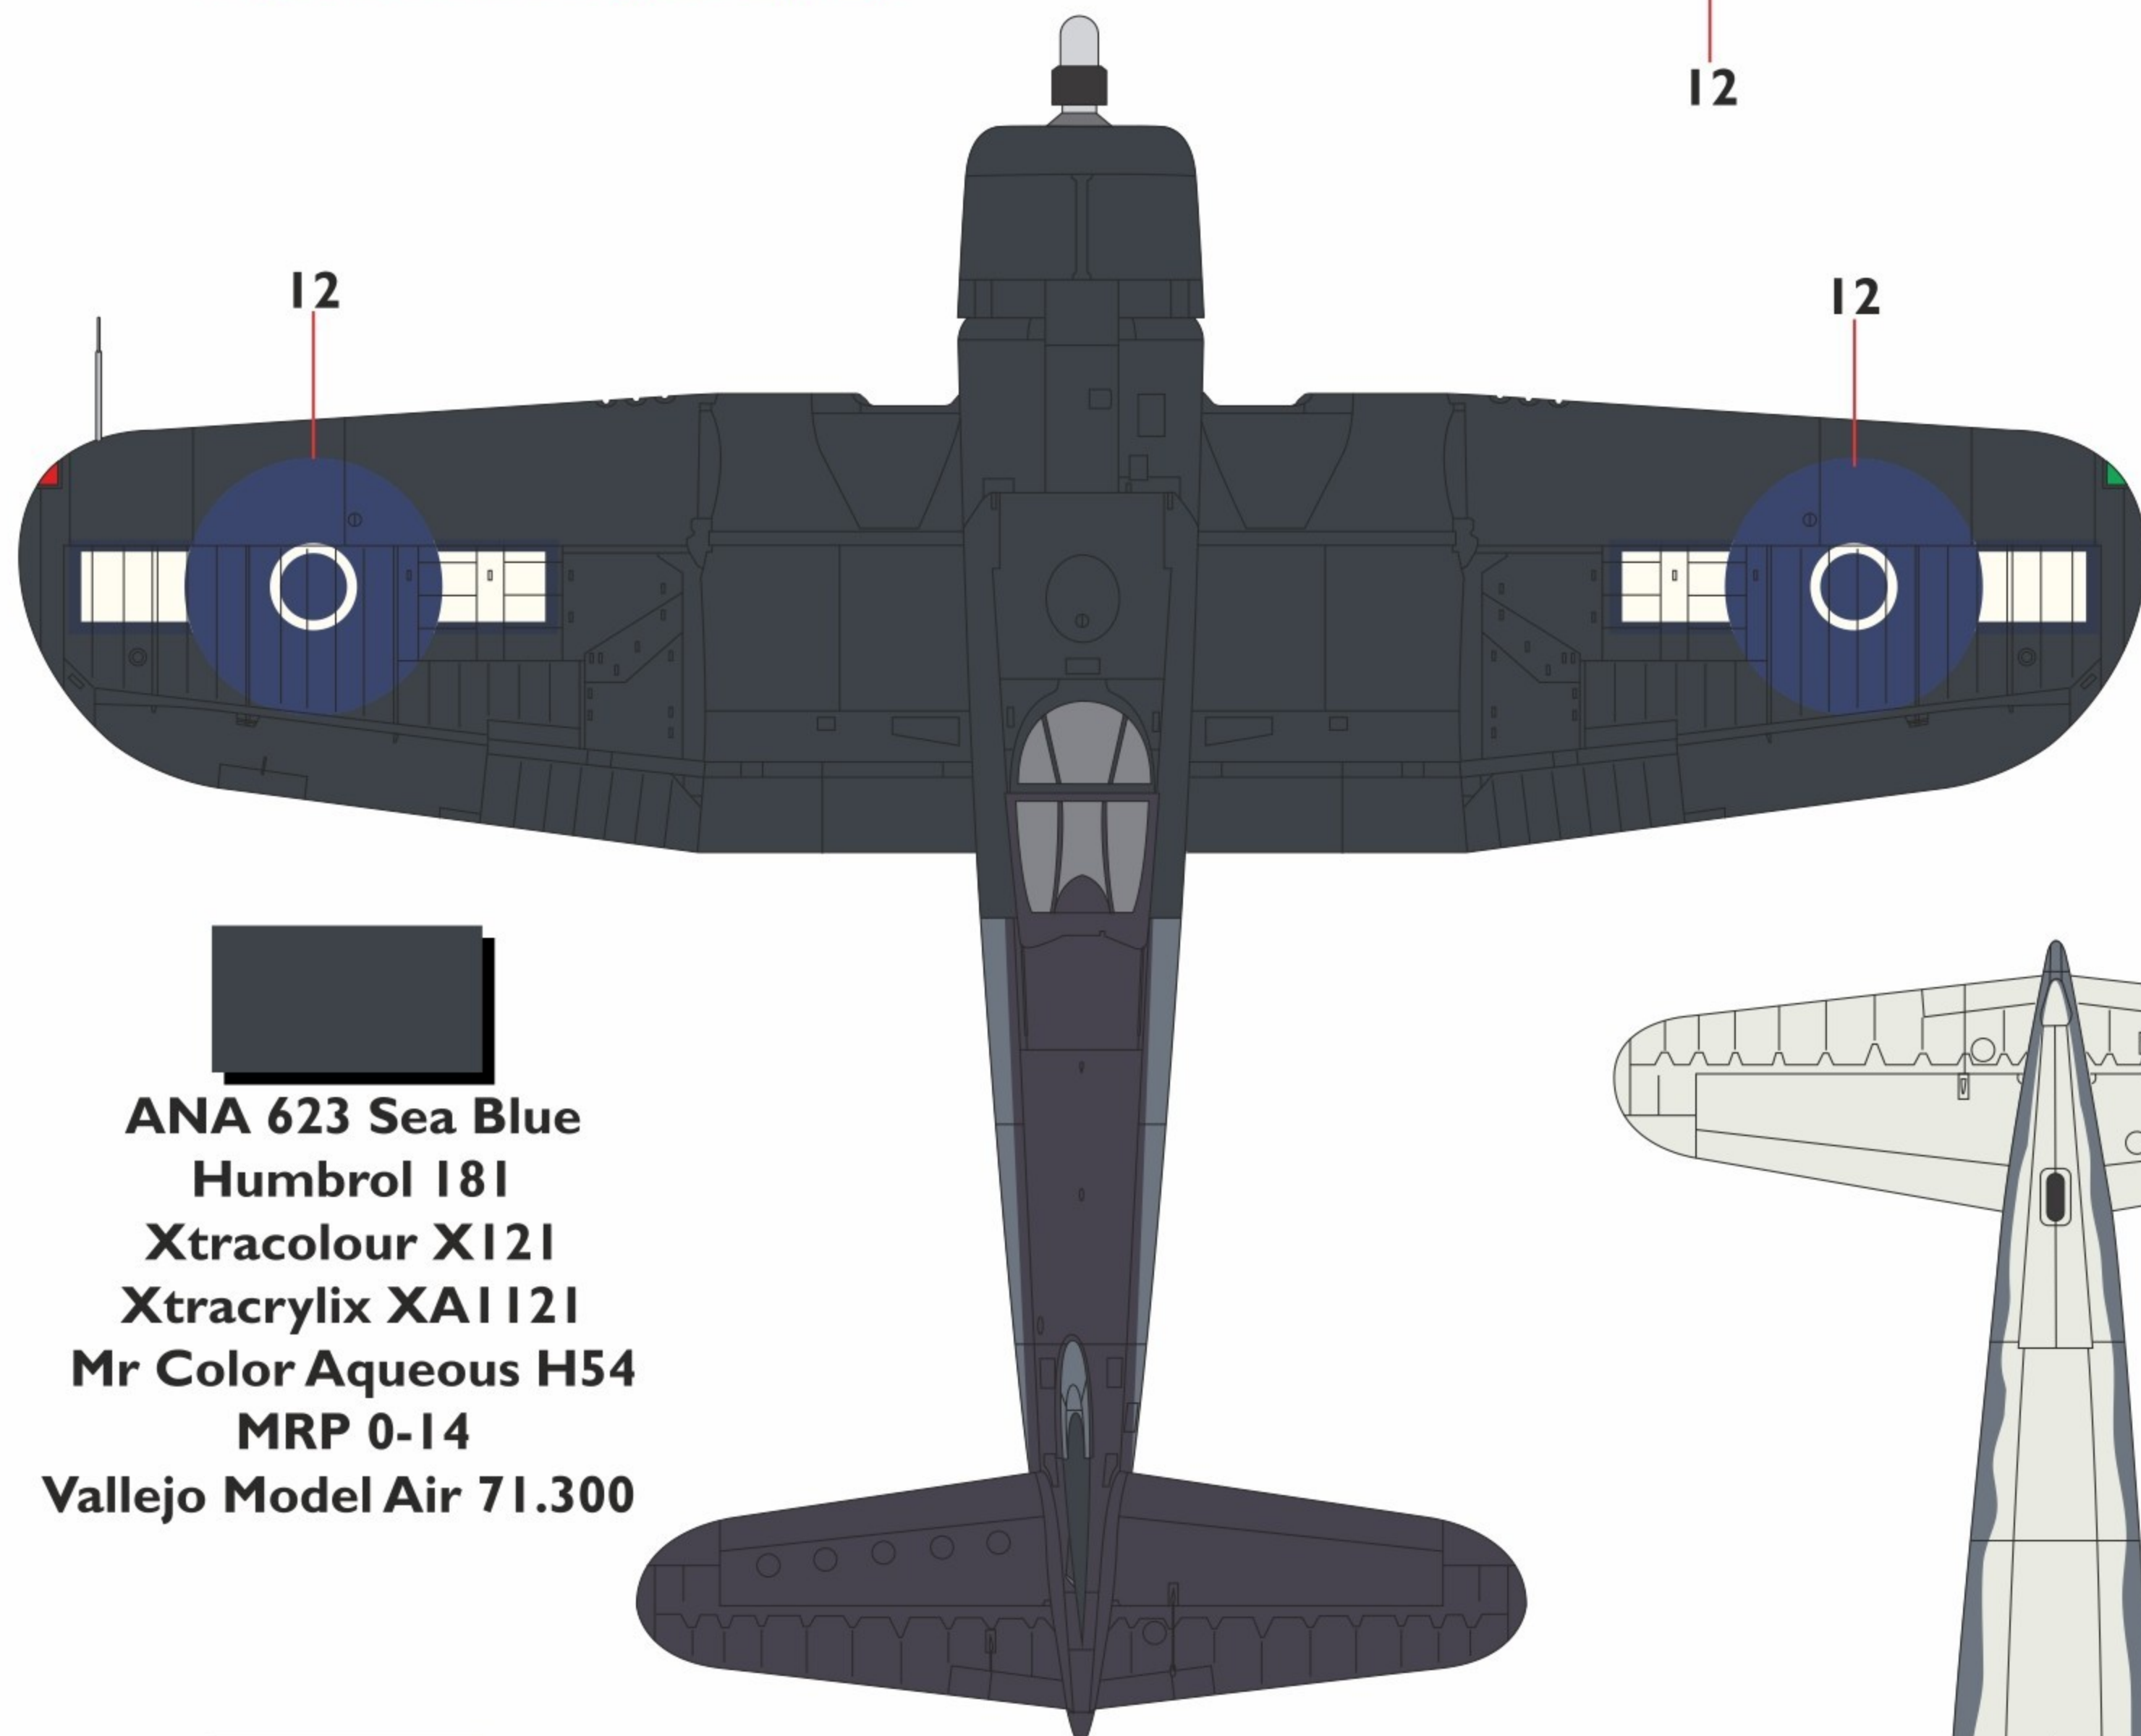

**Vought Corsair Collection**  
**Vought F4U-1A Corsair**  
 NZ5272/NZ5307, '307'  
 of No.1 Servicing Unit,  
 Royal New Zealand Air Force,  
 Based at Henderson Field, Guadalcanal,  
 October, 1944.

**Modellers Note:**  
 This corsair was built from two damaged airframes,  
 NZ5272 & NZ5307 resulting in this mixture of two schemes.  
 The port side fin flash was applied diagonally.

**ANA 623 Sea Blue**  
 Humbrol 181  
 Xtracolour X121  
 Xtracrylix XA1121  
 Mr Color Aqueous H54  
 MRP 0-14  
 Vallejo Model Air 71.300