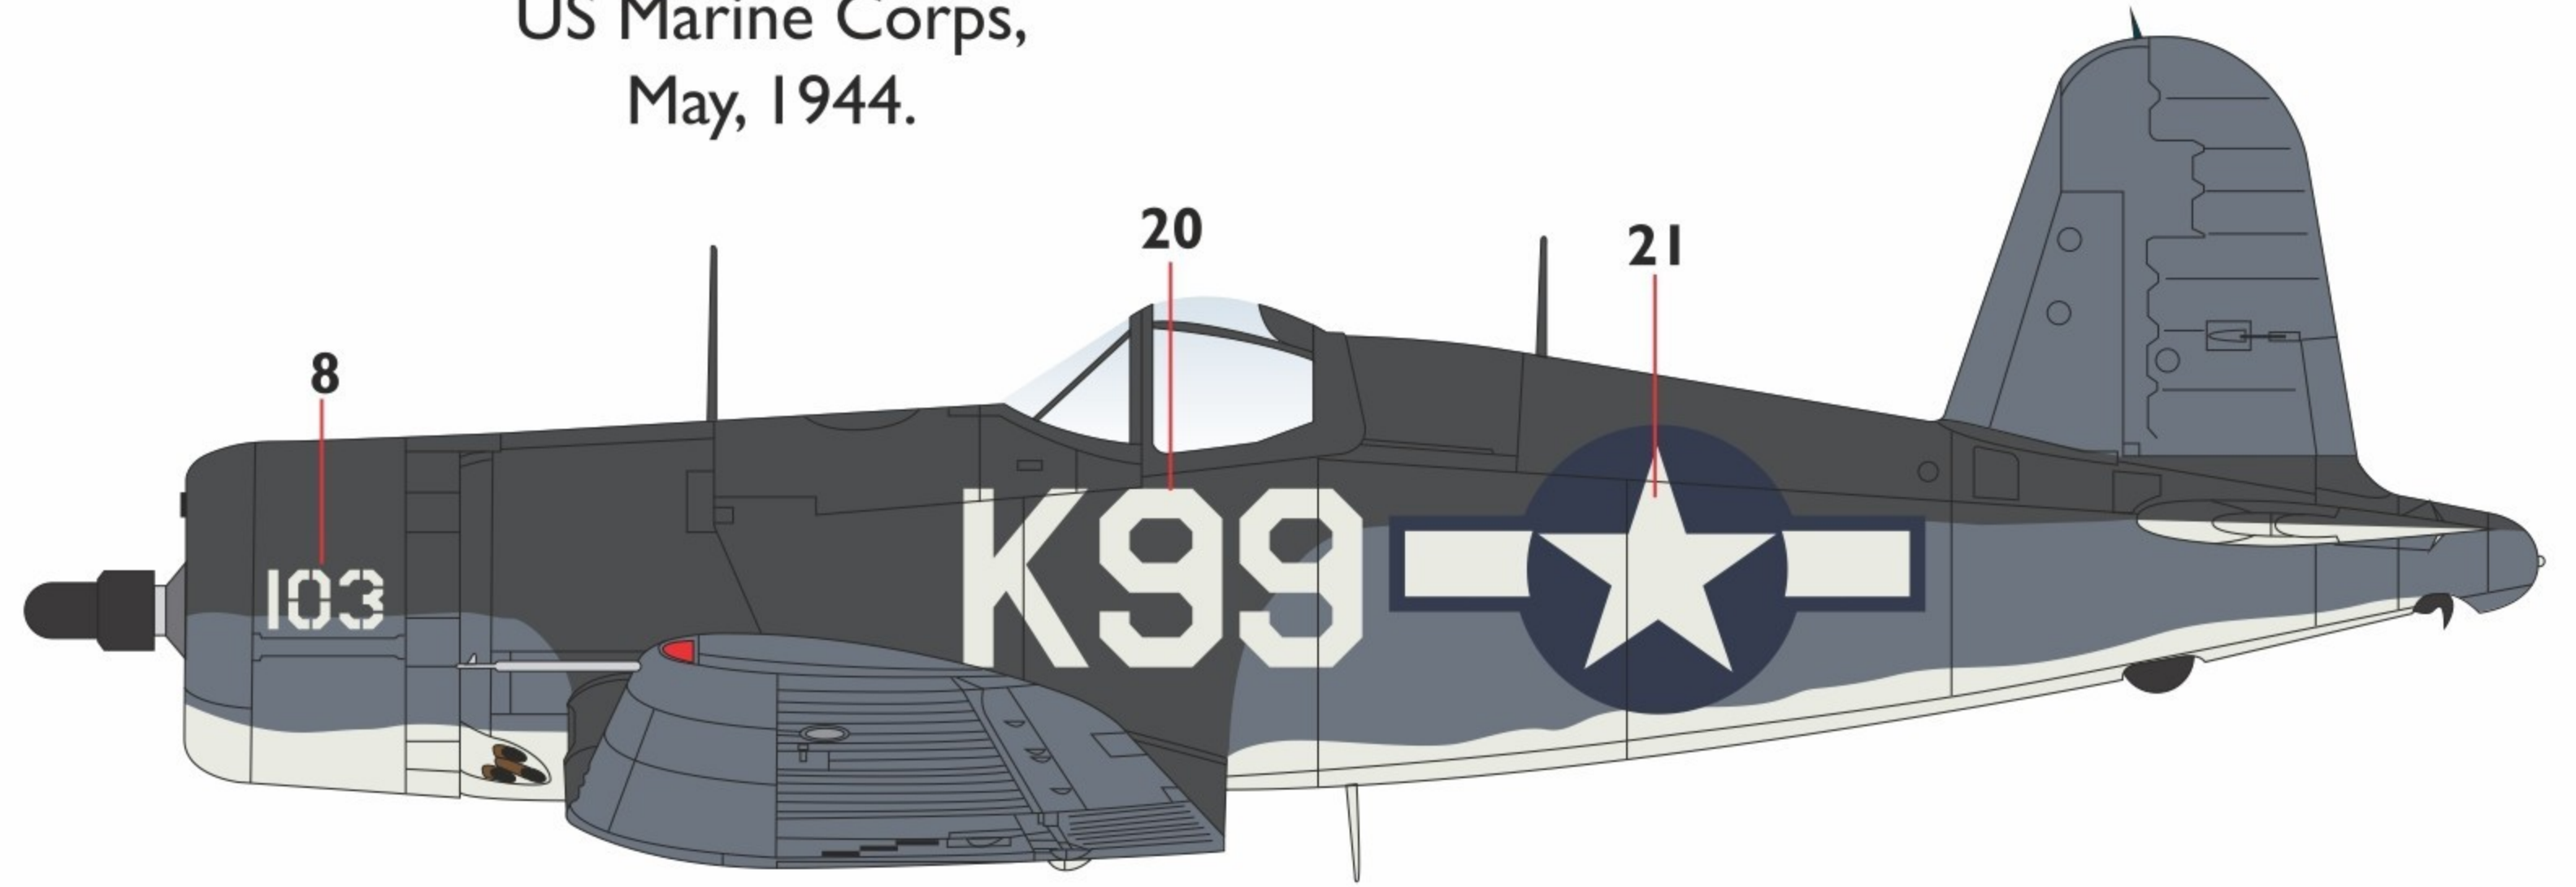

Vought Corsair Collection

Vought F4U-1A Corsair

Bu.No. 17965, 'K99/103'
of VMF 115, 'Joes Jokers',
US Marine Corps,
May, 1944.

7