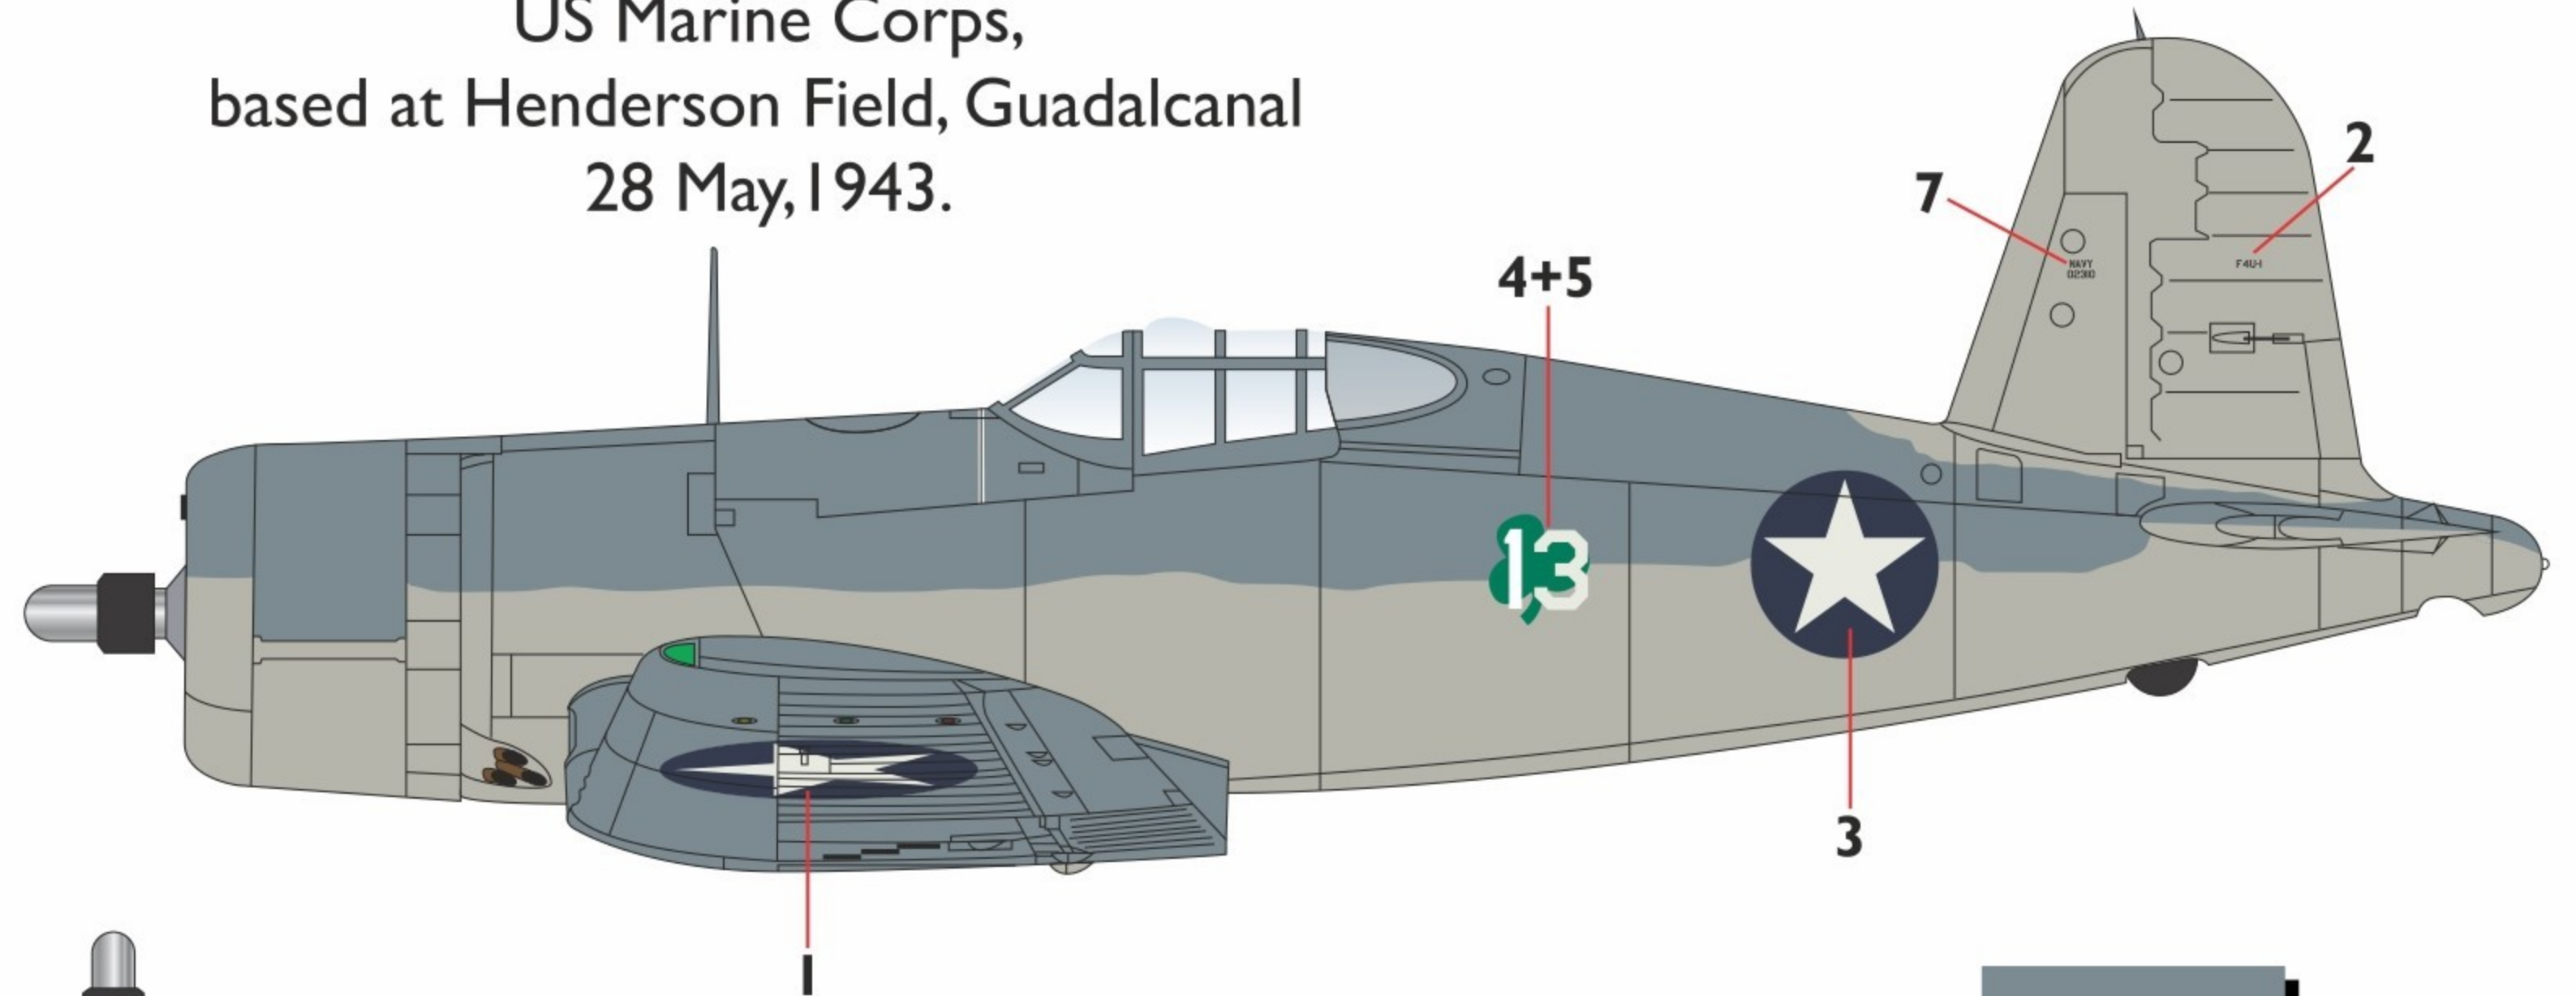

**Vought F4U-1 Corsair**

Bu.No. 02310, '13/Viva!'

flown by 2nd. Lt. Kenneth Ambrose Walsh of VMF-124 'Wild Aces',  
US Marine Corps,  
based at Henderson Field, Guadalcanal  
28 May, 1943.

**5**

**M-485 Blue Grey**  
Humbrol 89  
Xtracolour X162  
Xtracrylix XA1125  
Mr Color Aqueous H51  
MRP 133  
Vallejo Model Air 71.109