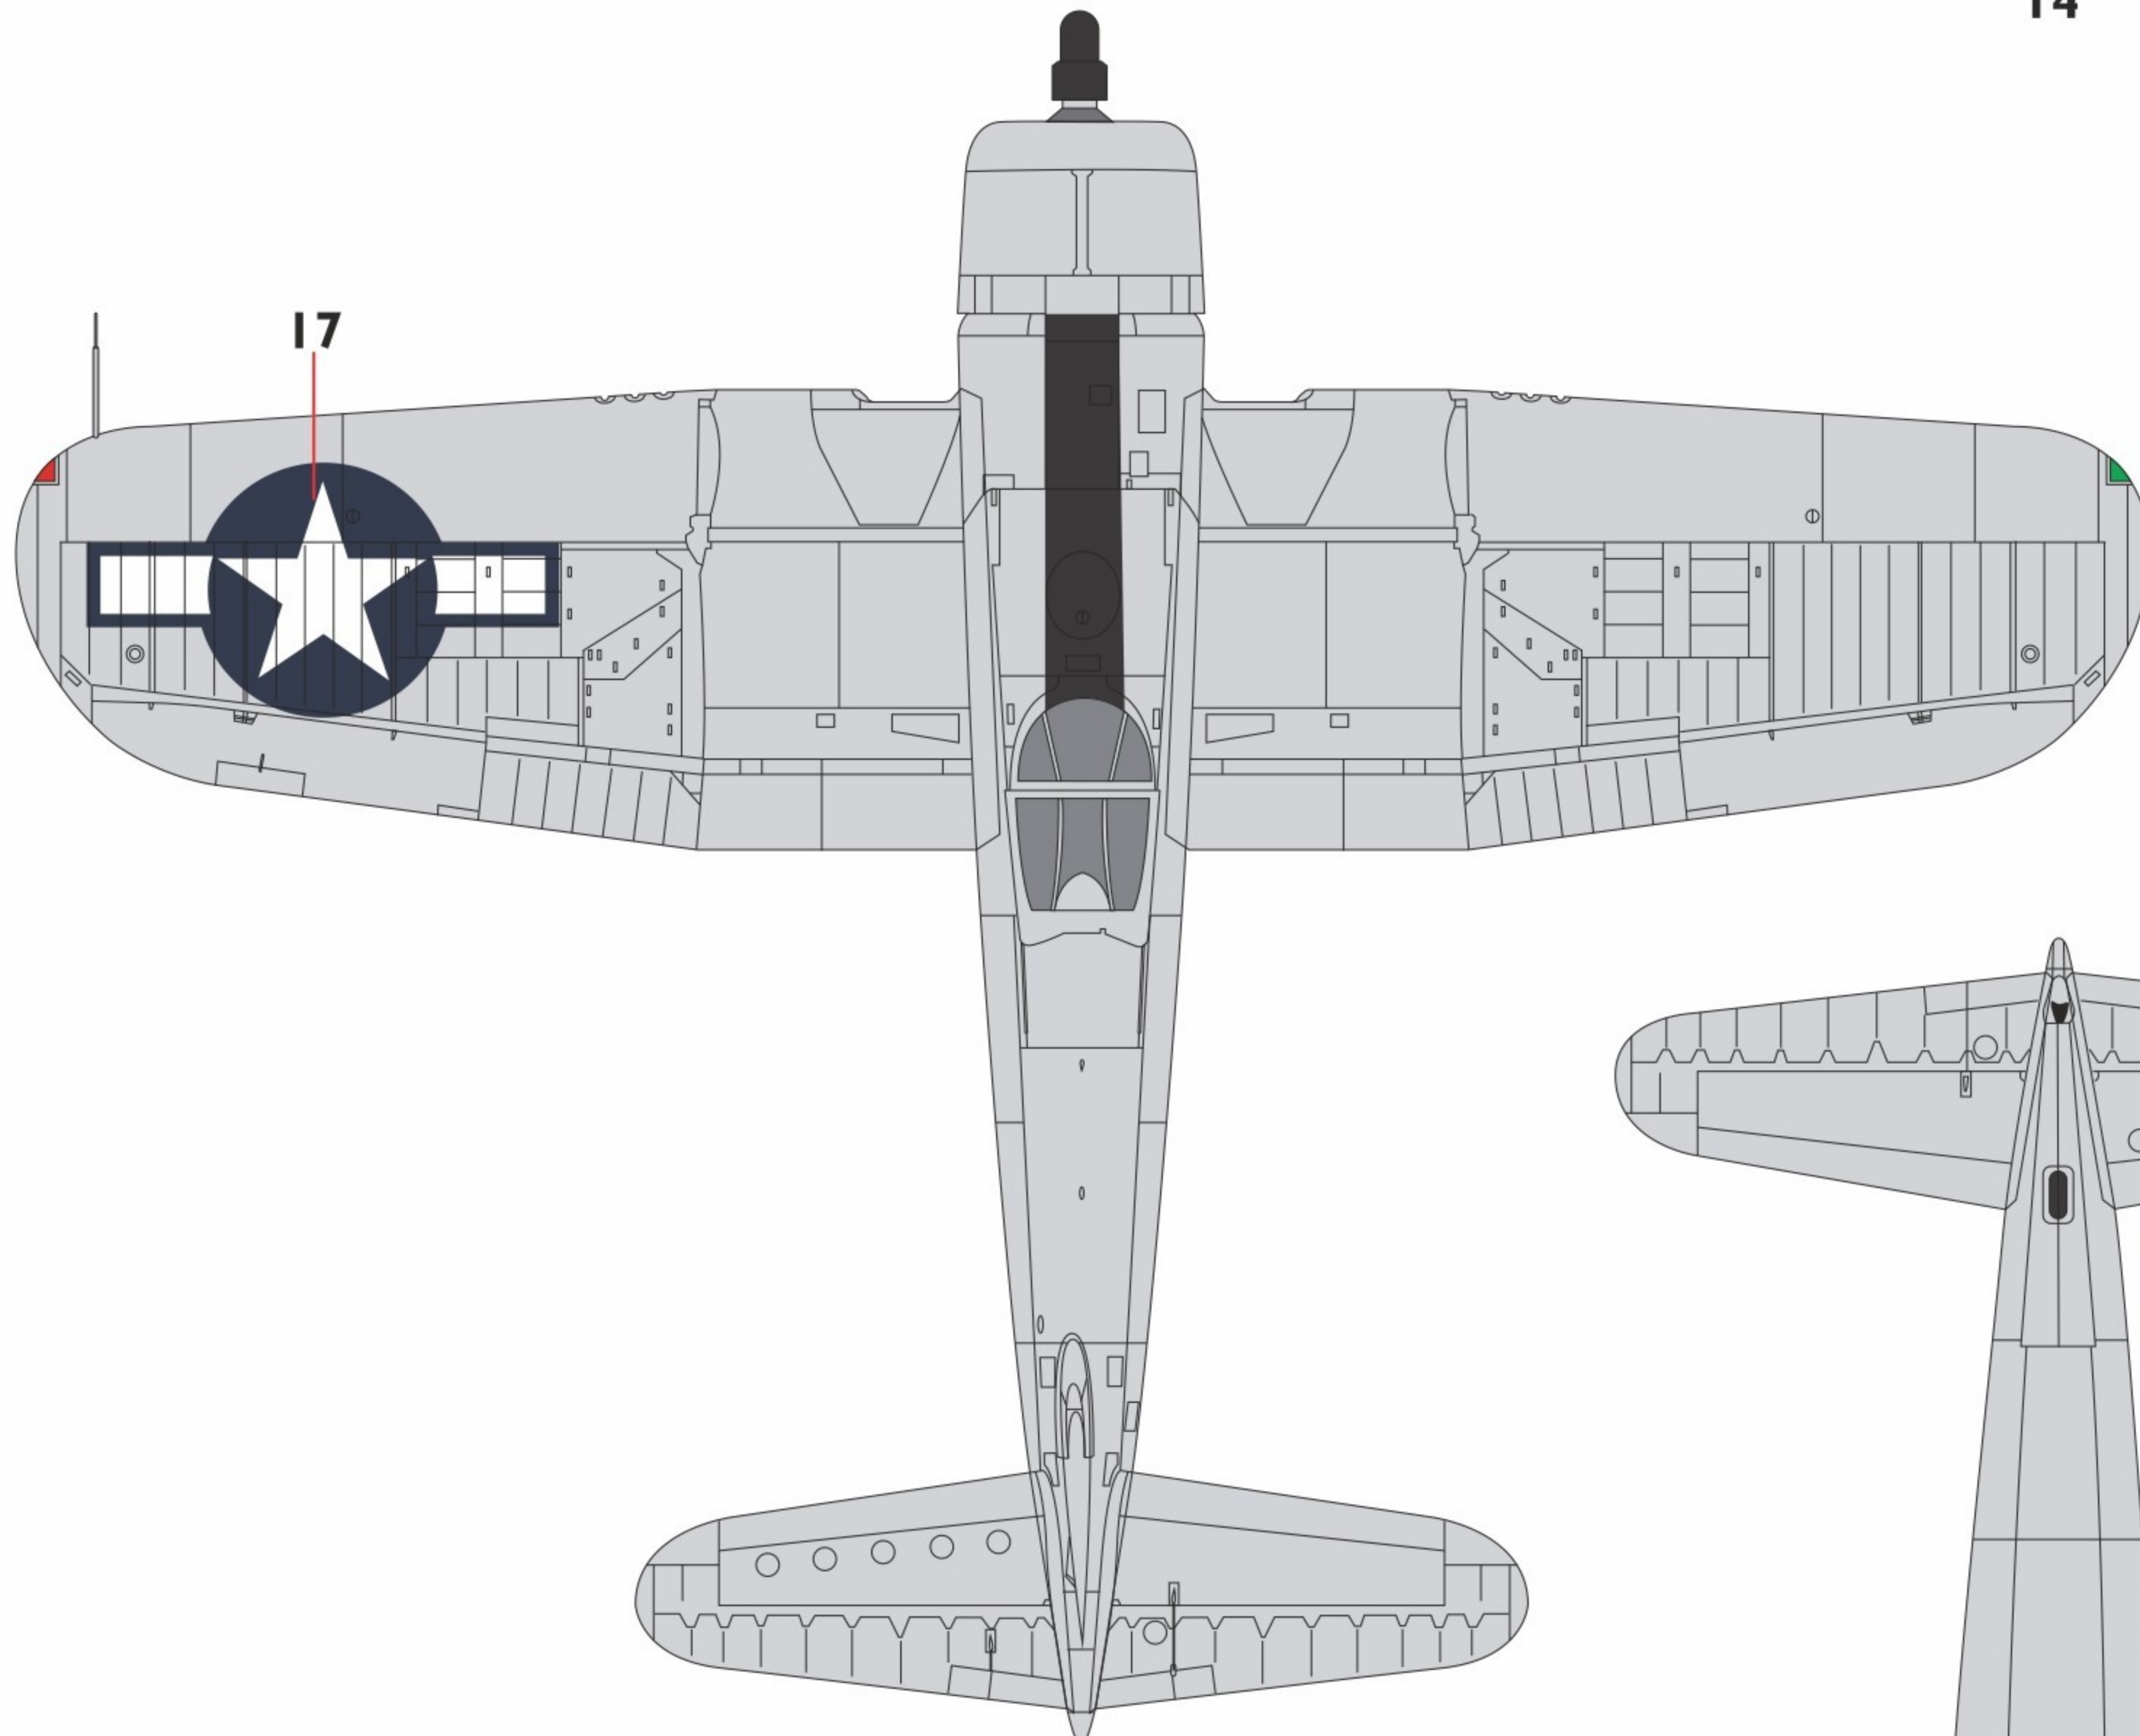

Vought Corsair Collection
Vought F4U-A Corsair
"SS11"/"Sally" of Service Squadron 11,
Marine Aircraft Group 11,
US Marine Corps,
based at Espiritu Santos,
Vanuatu Island, New Hebrides,
1945.

3

Modellers Note:
SS11 was made up from various Corsairs by the
personnel of MAG 11 and was finished in an overall painted
Silver finish with a Black anti-glare panel.