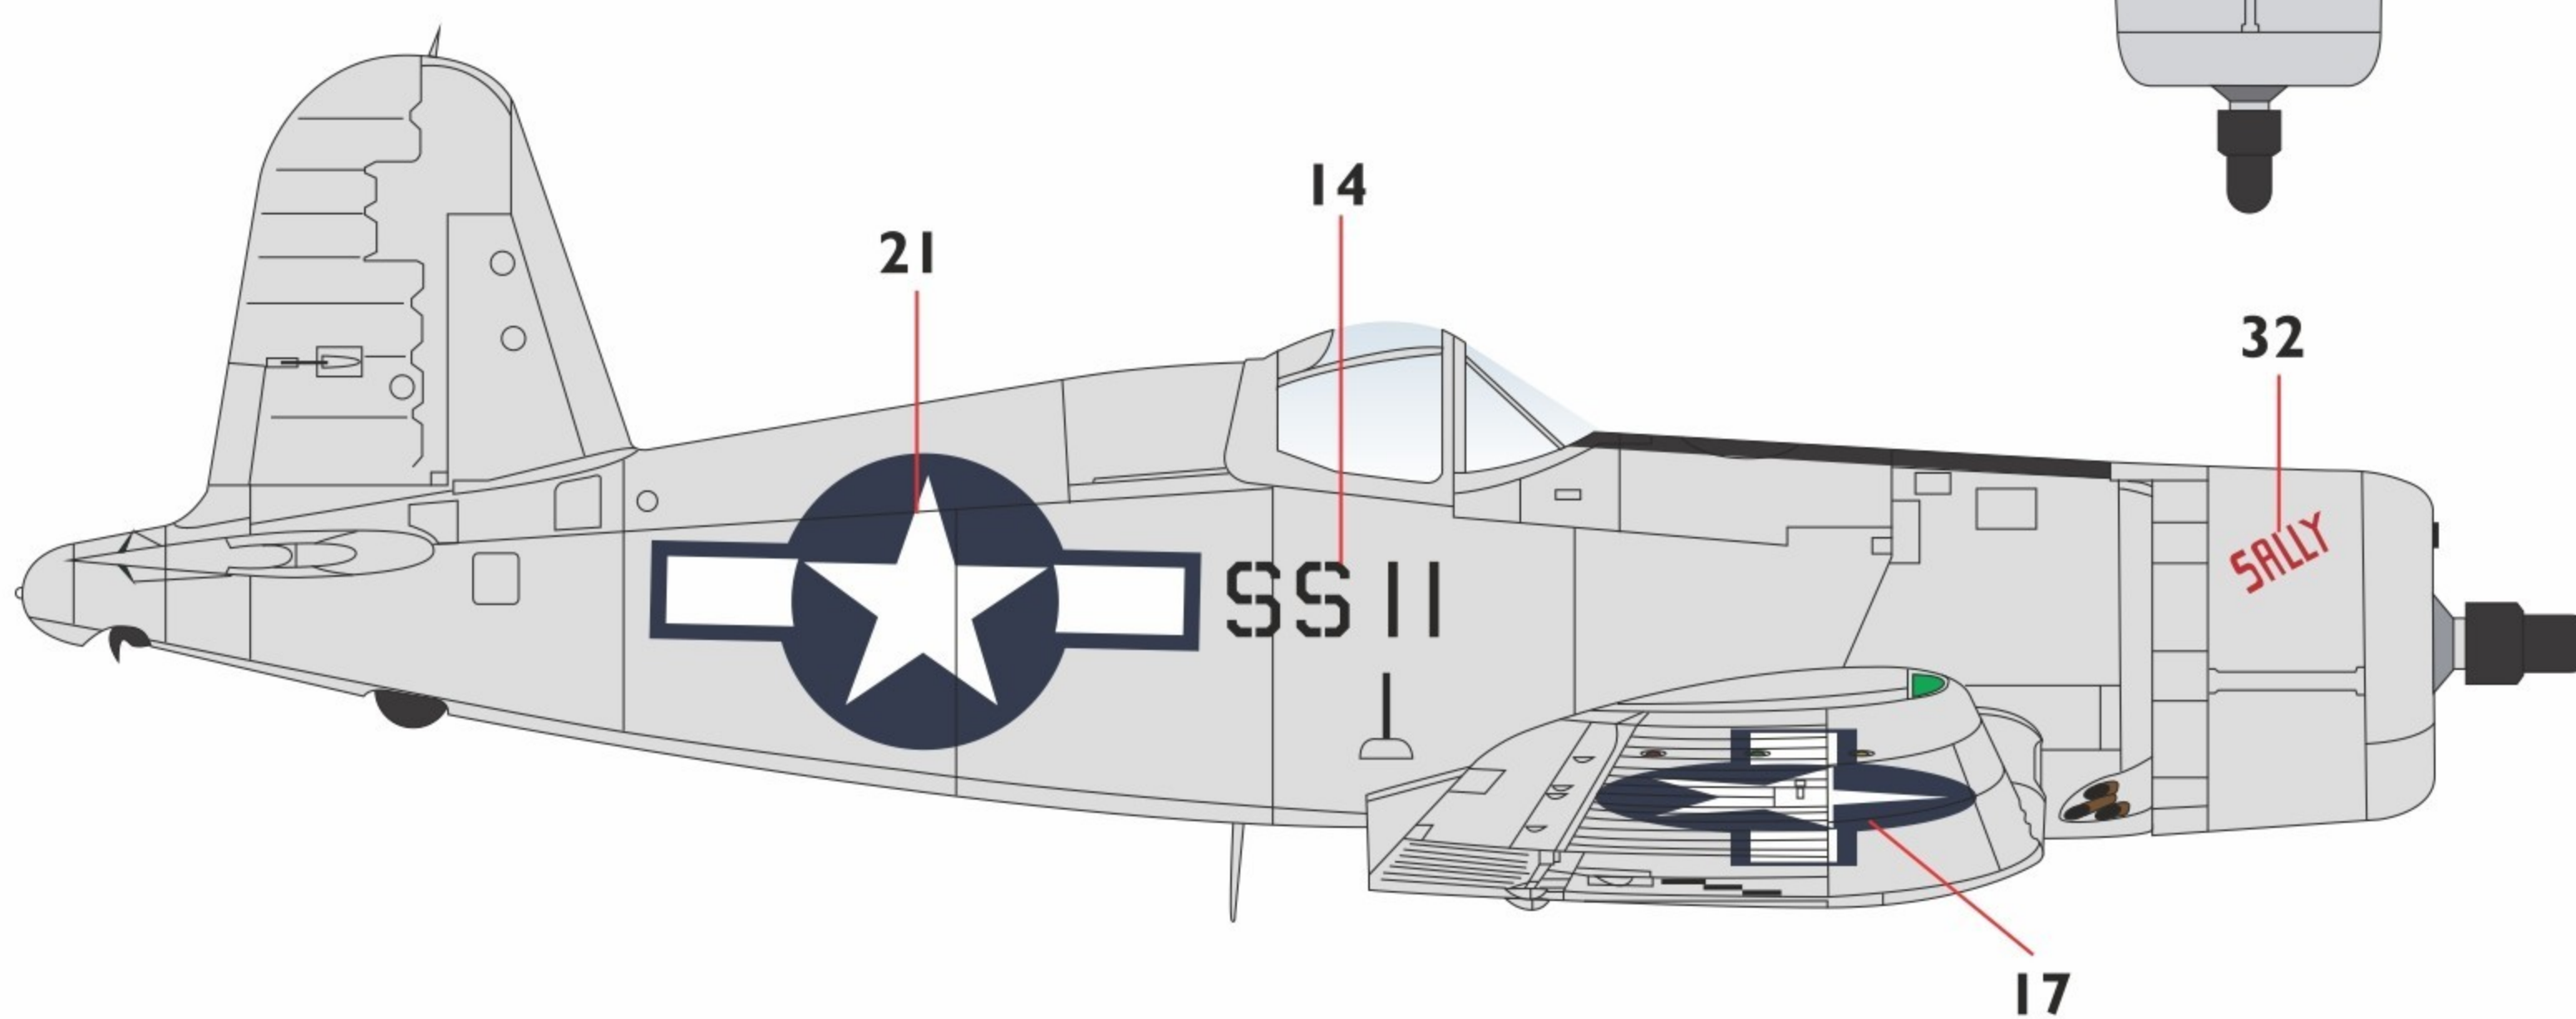

Silver Dope
Humbrol 11
Xtracolour N/A
Xtracrylix N/A
Mr Color Aqueous H8
MRP 128
Vallejo Model Air 71.063

Black
Humbrol 33
Xtracolour X404
Xtracrylix N/A
Mr Color Aqueous H2
MRP 176
Vallejo Model Air 71.251