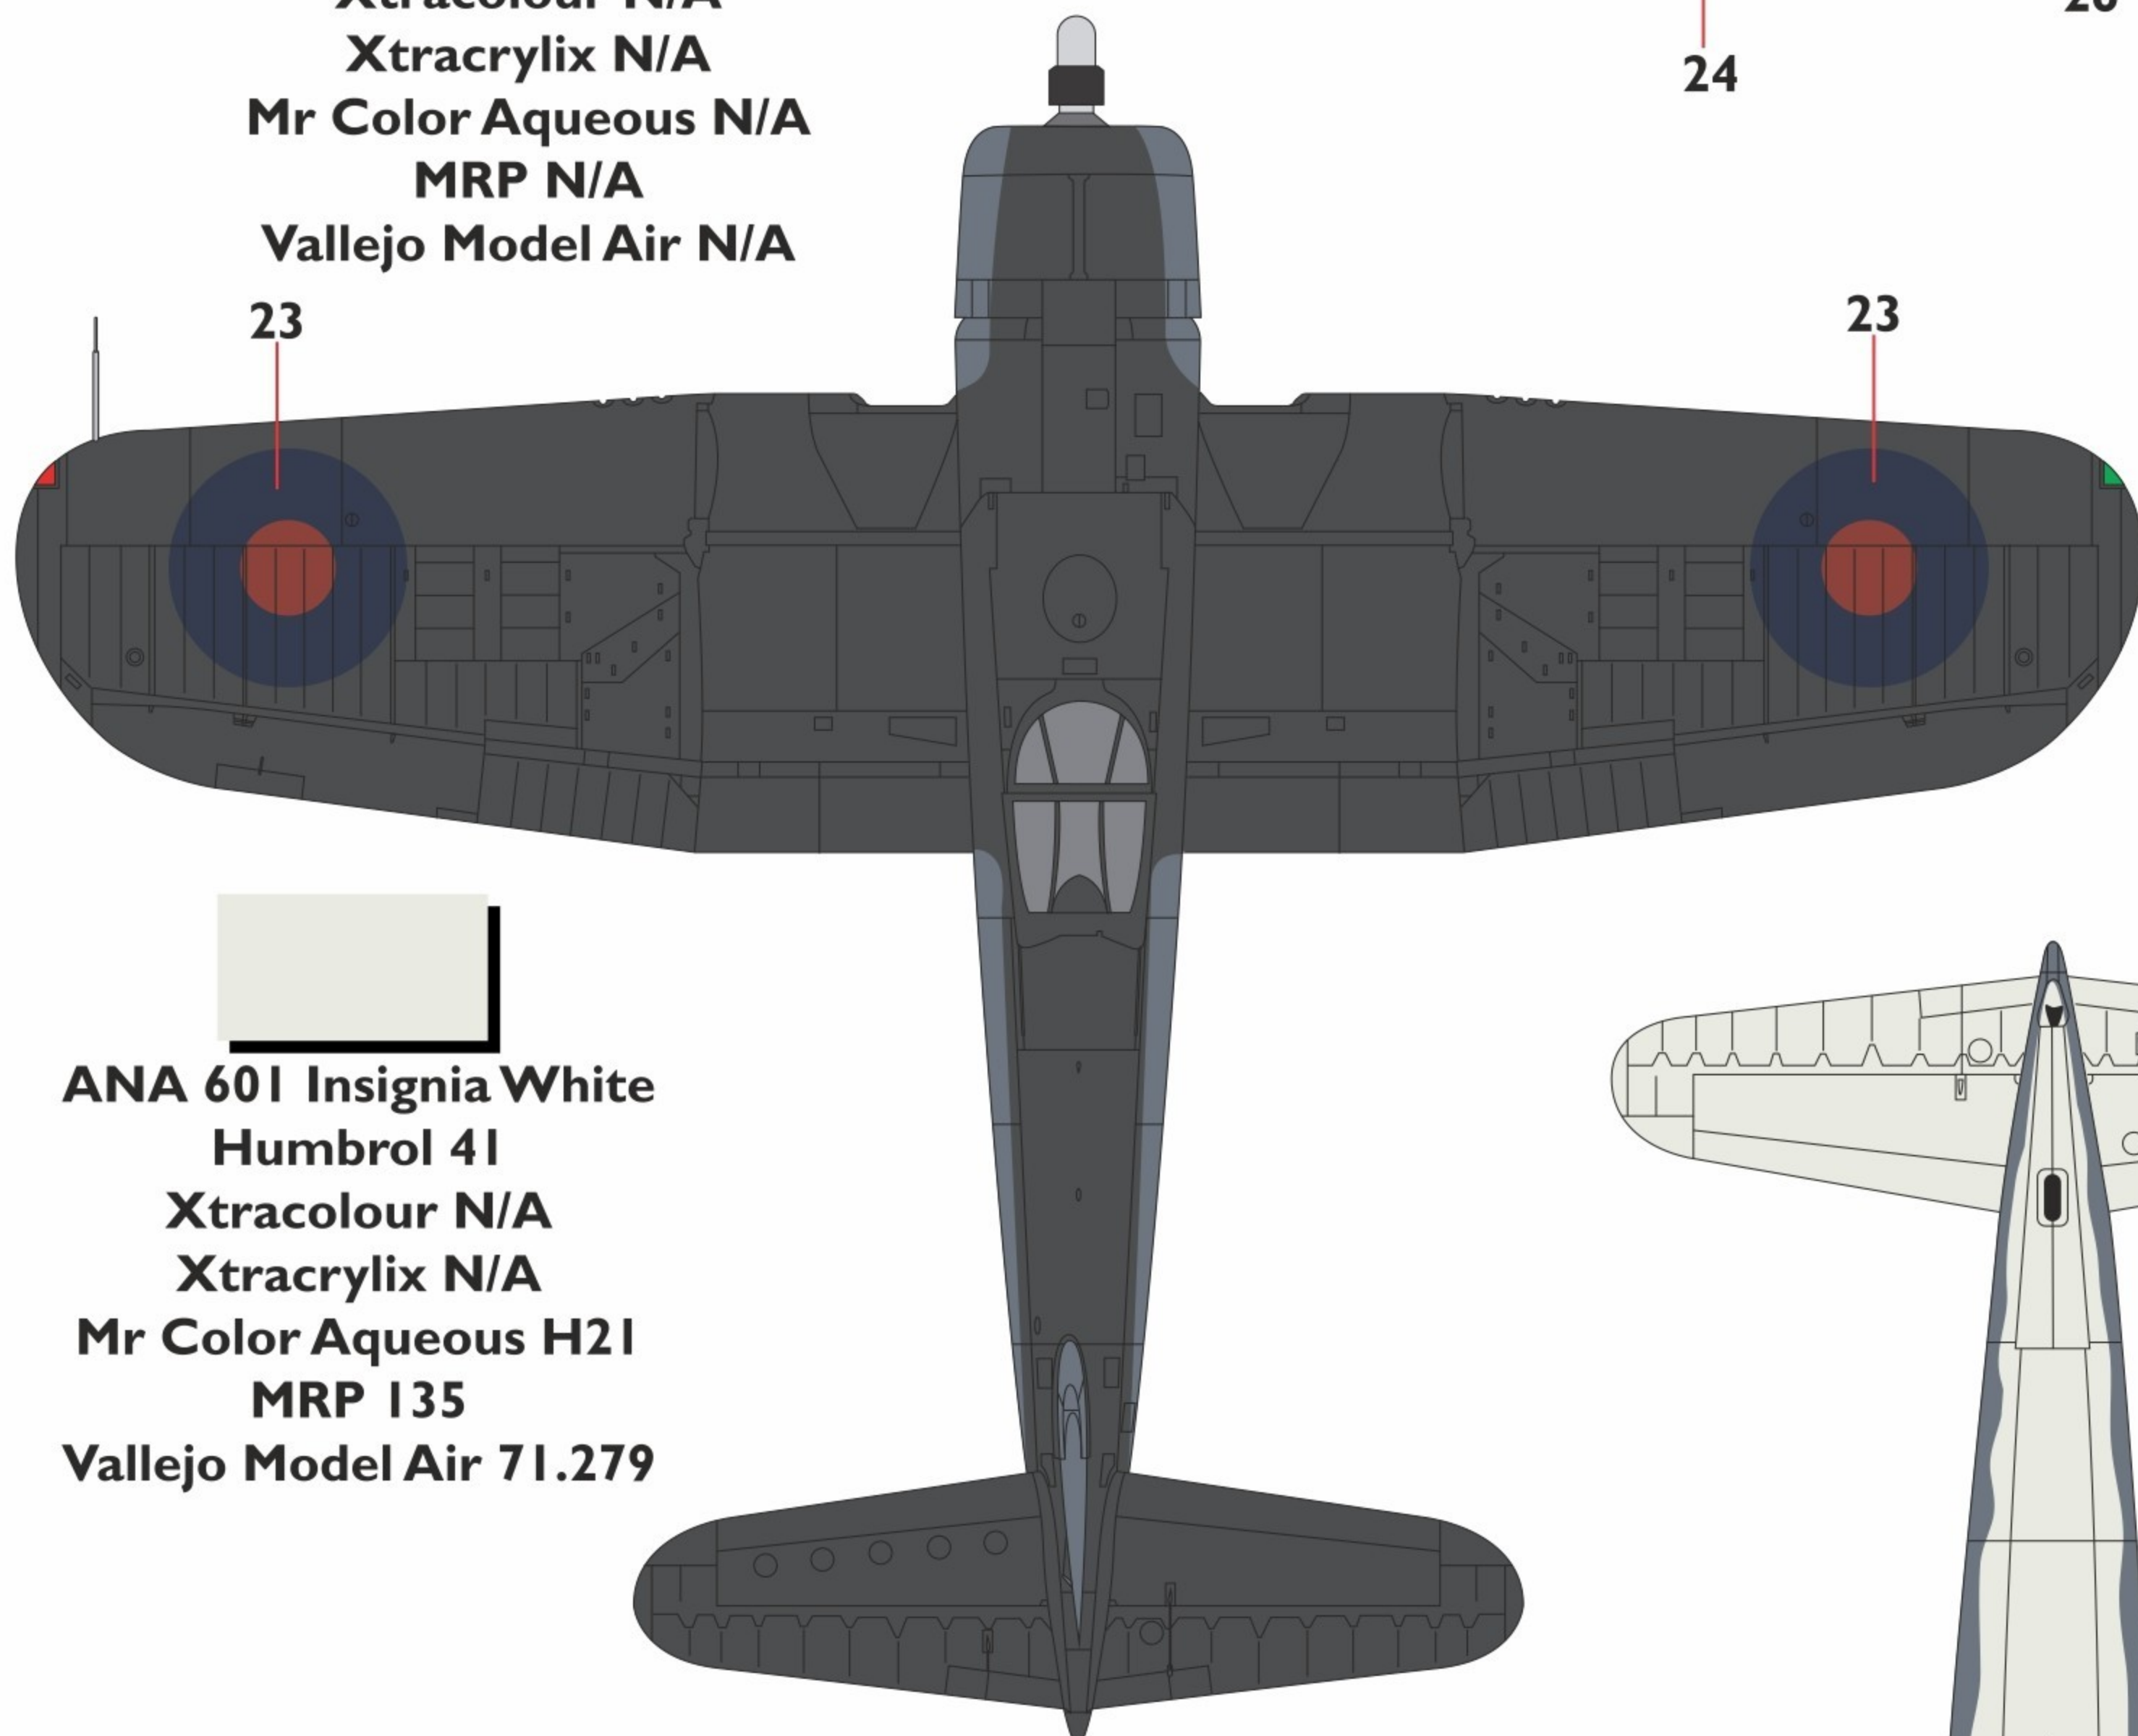

**4**

**Modellers Note:**  
 JS479 had the original span wings  
 and retained it's original USMC camouflage scheme.

**Light Grey**  
 Humbrol 40  
 Xtracolour N/A  
 Xtracrylix N/A  
 Mr Color Aqueous N/A  
 MRP N/A  
 Vallejo Model Air N/A