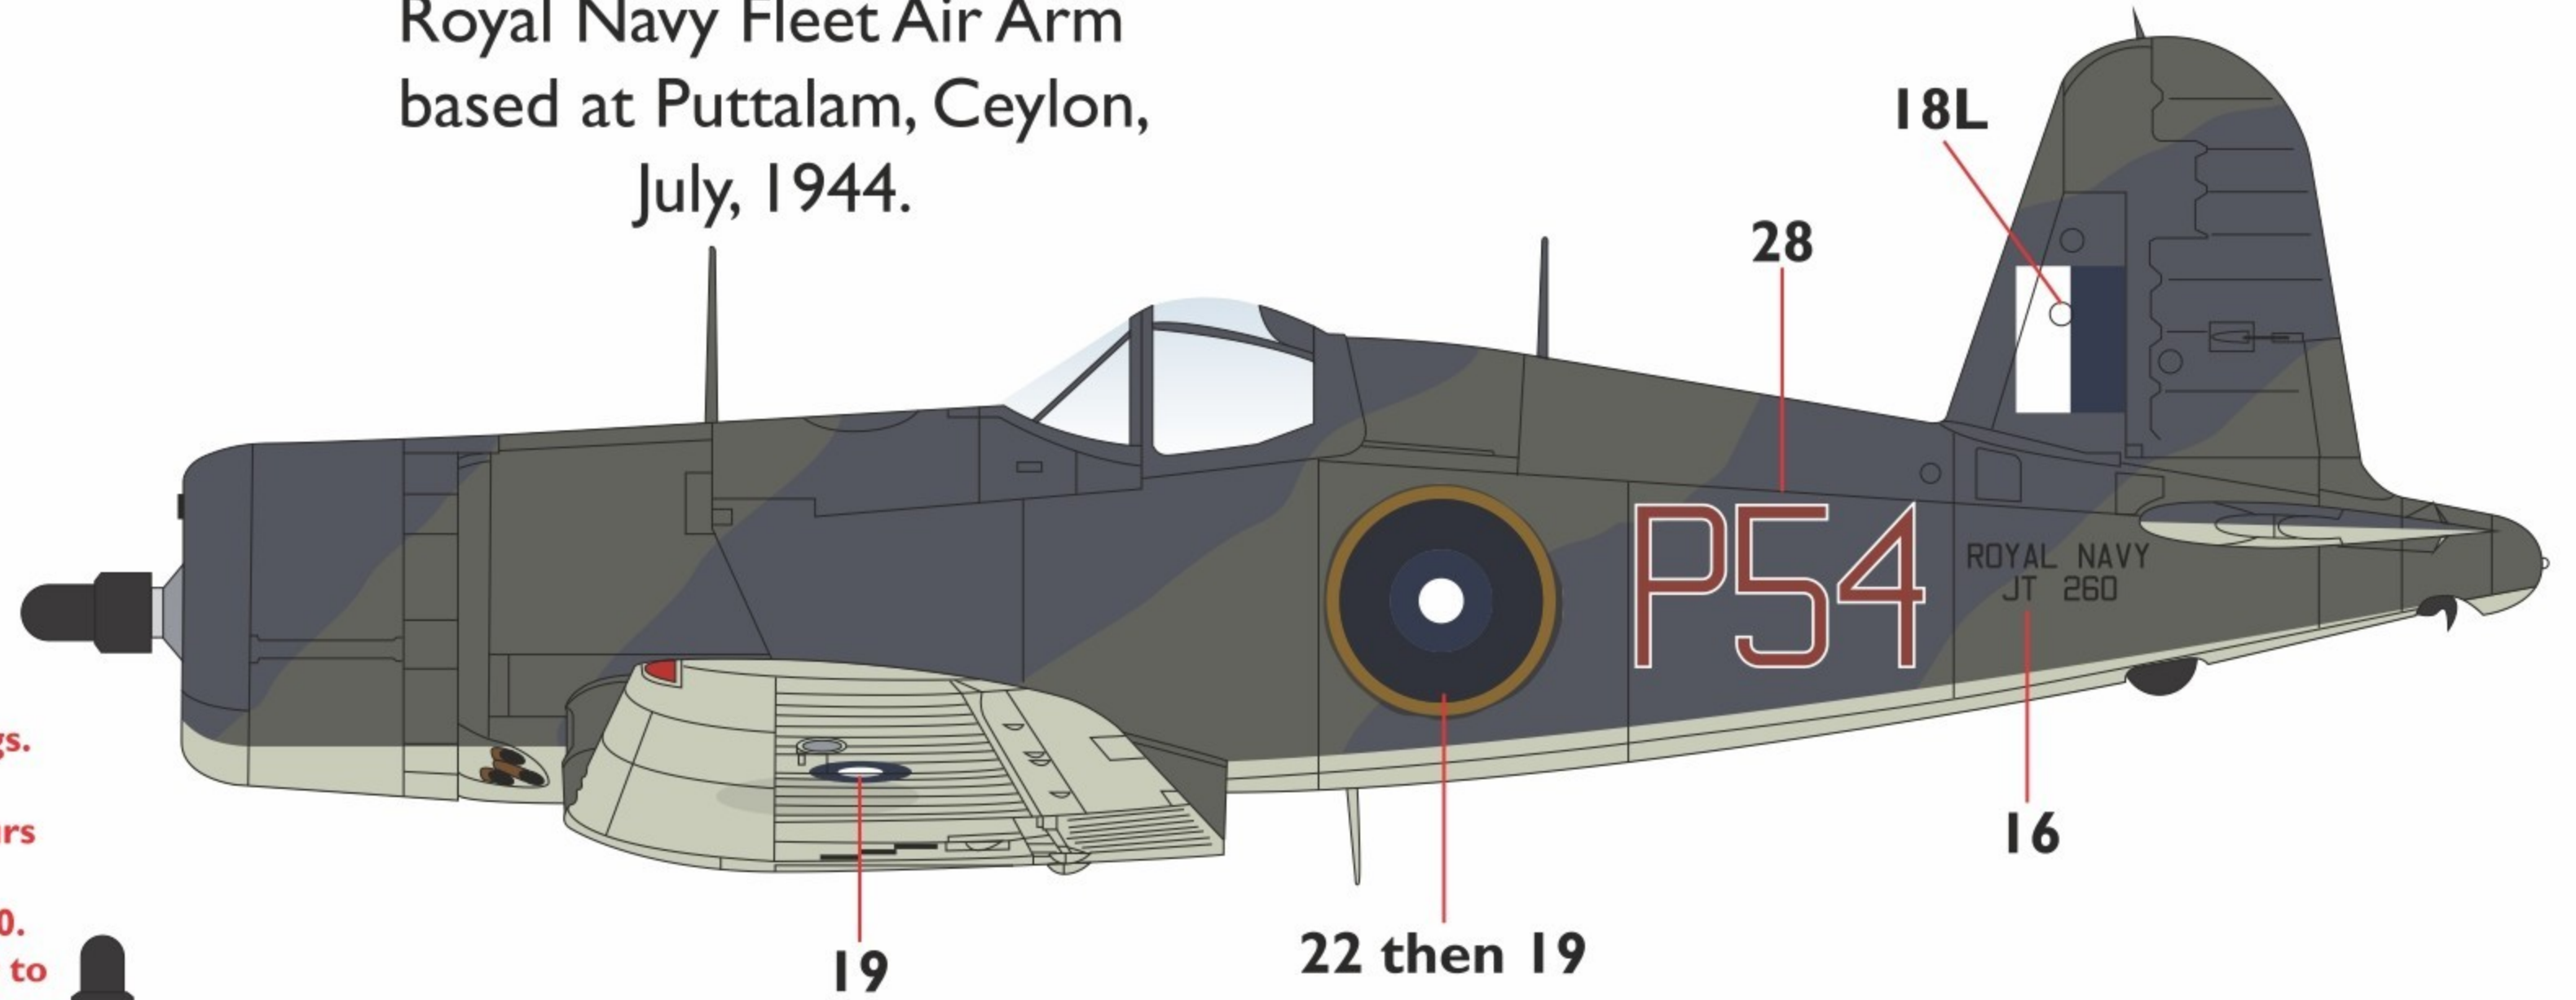

Vought Corsair Collection

Vought Corsair Mk.II

JJT260, 'P54',

of 757 Naval Operations Training Unit,
Royal Navy Fleet Air Arm
based at Puttalam, Ceylon,
July, 1944.

6