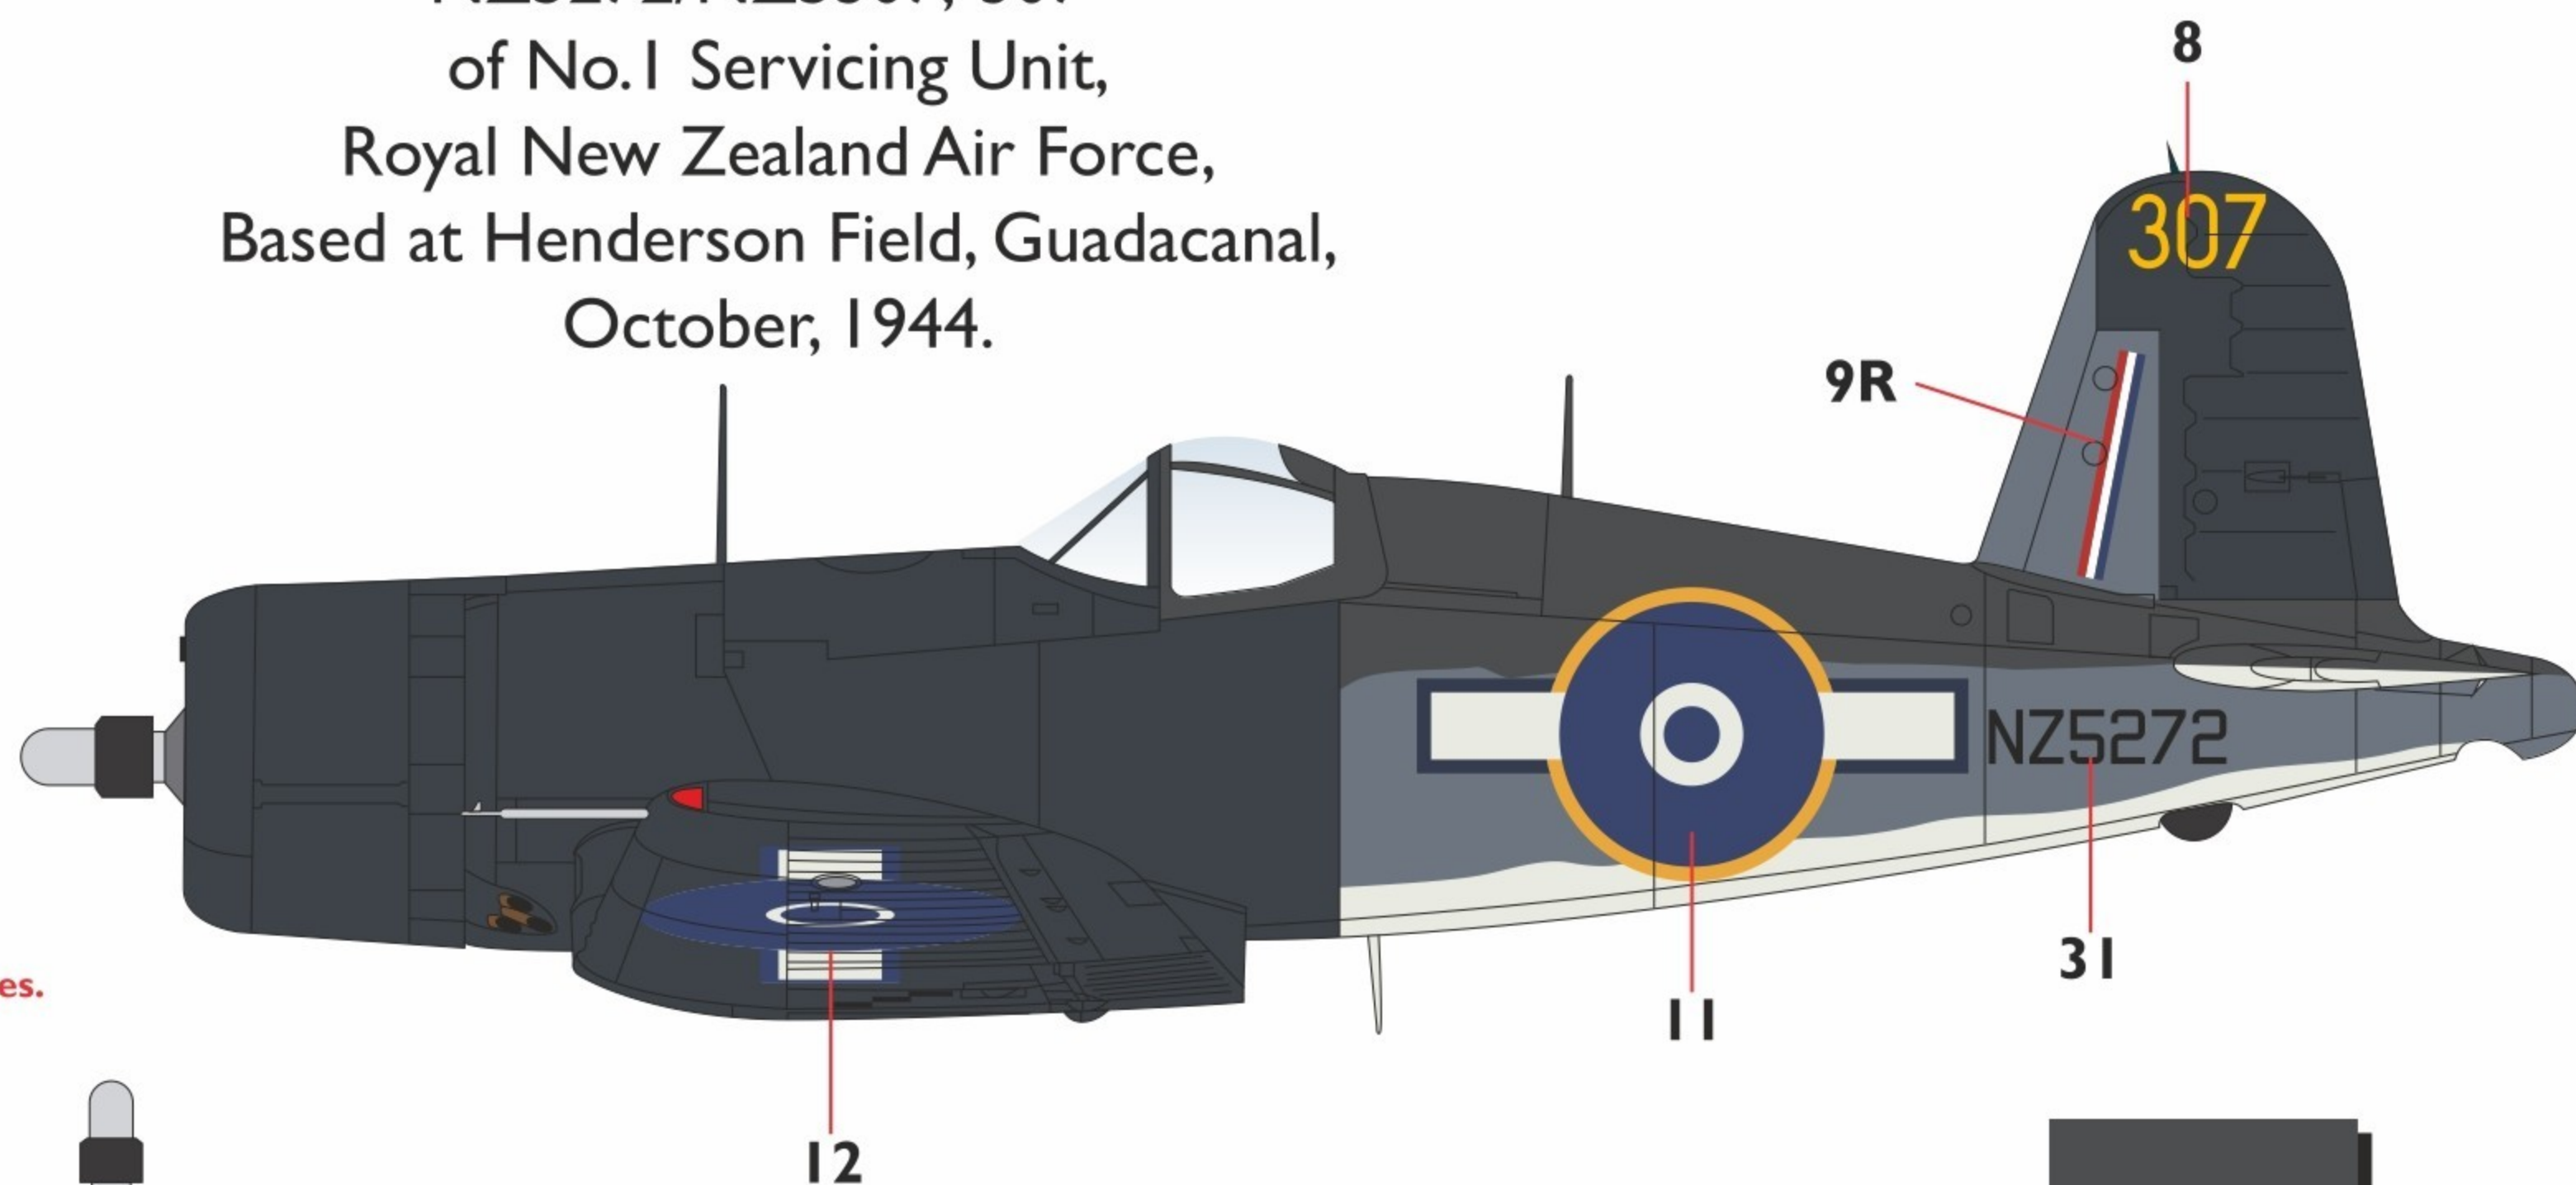

**Vought Corsair Collection**  
**Vought F4U-1A Corsair**  
 NZ5272/NZ5307, '307'  
 of No.1 Servicing Unit,  
 Royal New Zealand Air Force,  
 Based at Henderson Field, Guadalcanal,  
 October, 1944.

**Modellers Note:**  
 This corsair was built from two damaged airframes,  
 NZ5272 & NZ5307 resulting in this mixture of two schemes.  
 The port side fin flash was applied diagonally.

**ANA 623 Sea Blue**  
 Humbrol 181  
 Xtracolour X121  
 Xtracrylix XA1121  
 Mr Color Aqueous H54  
 MRP 0-14  
 Vallejo Model Air 71.300