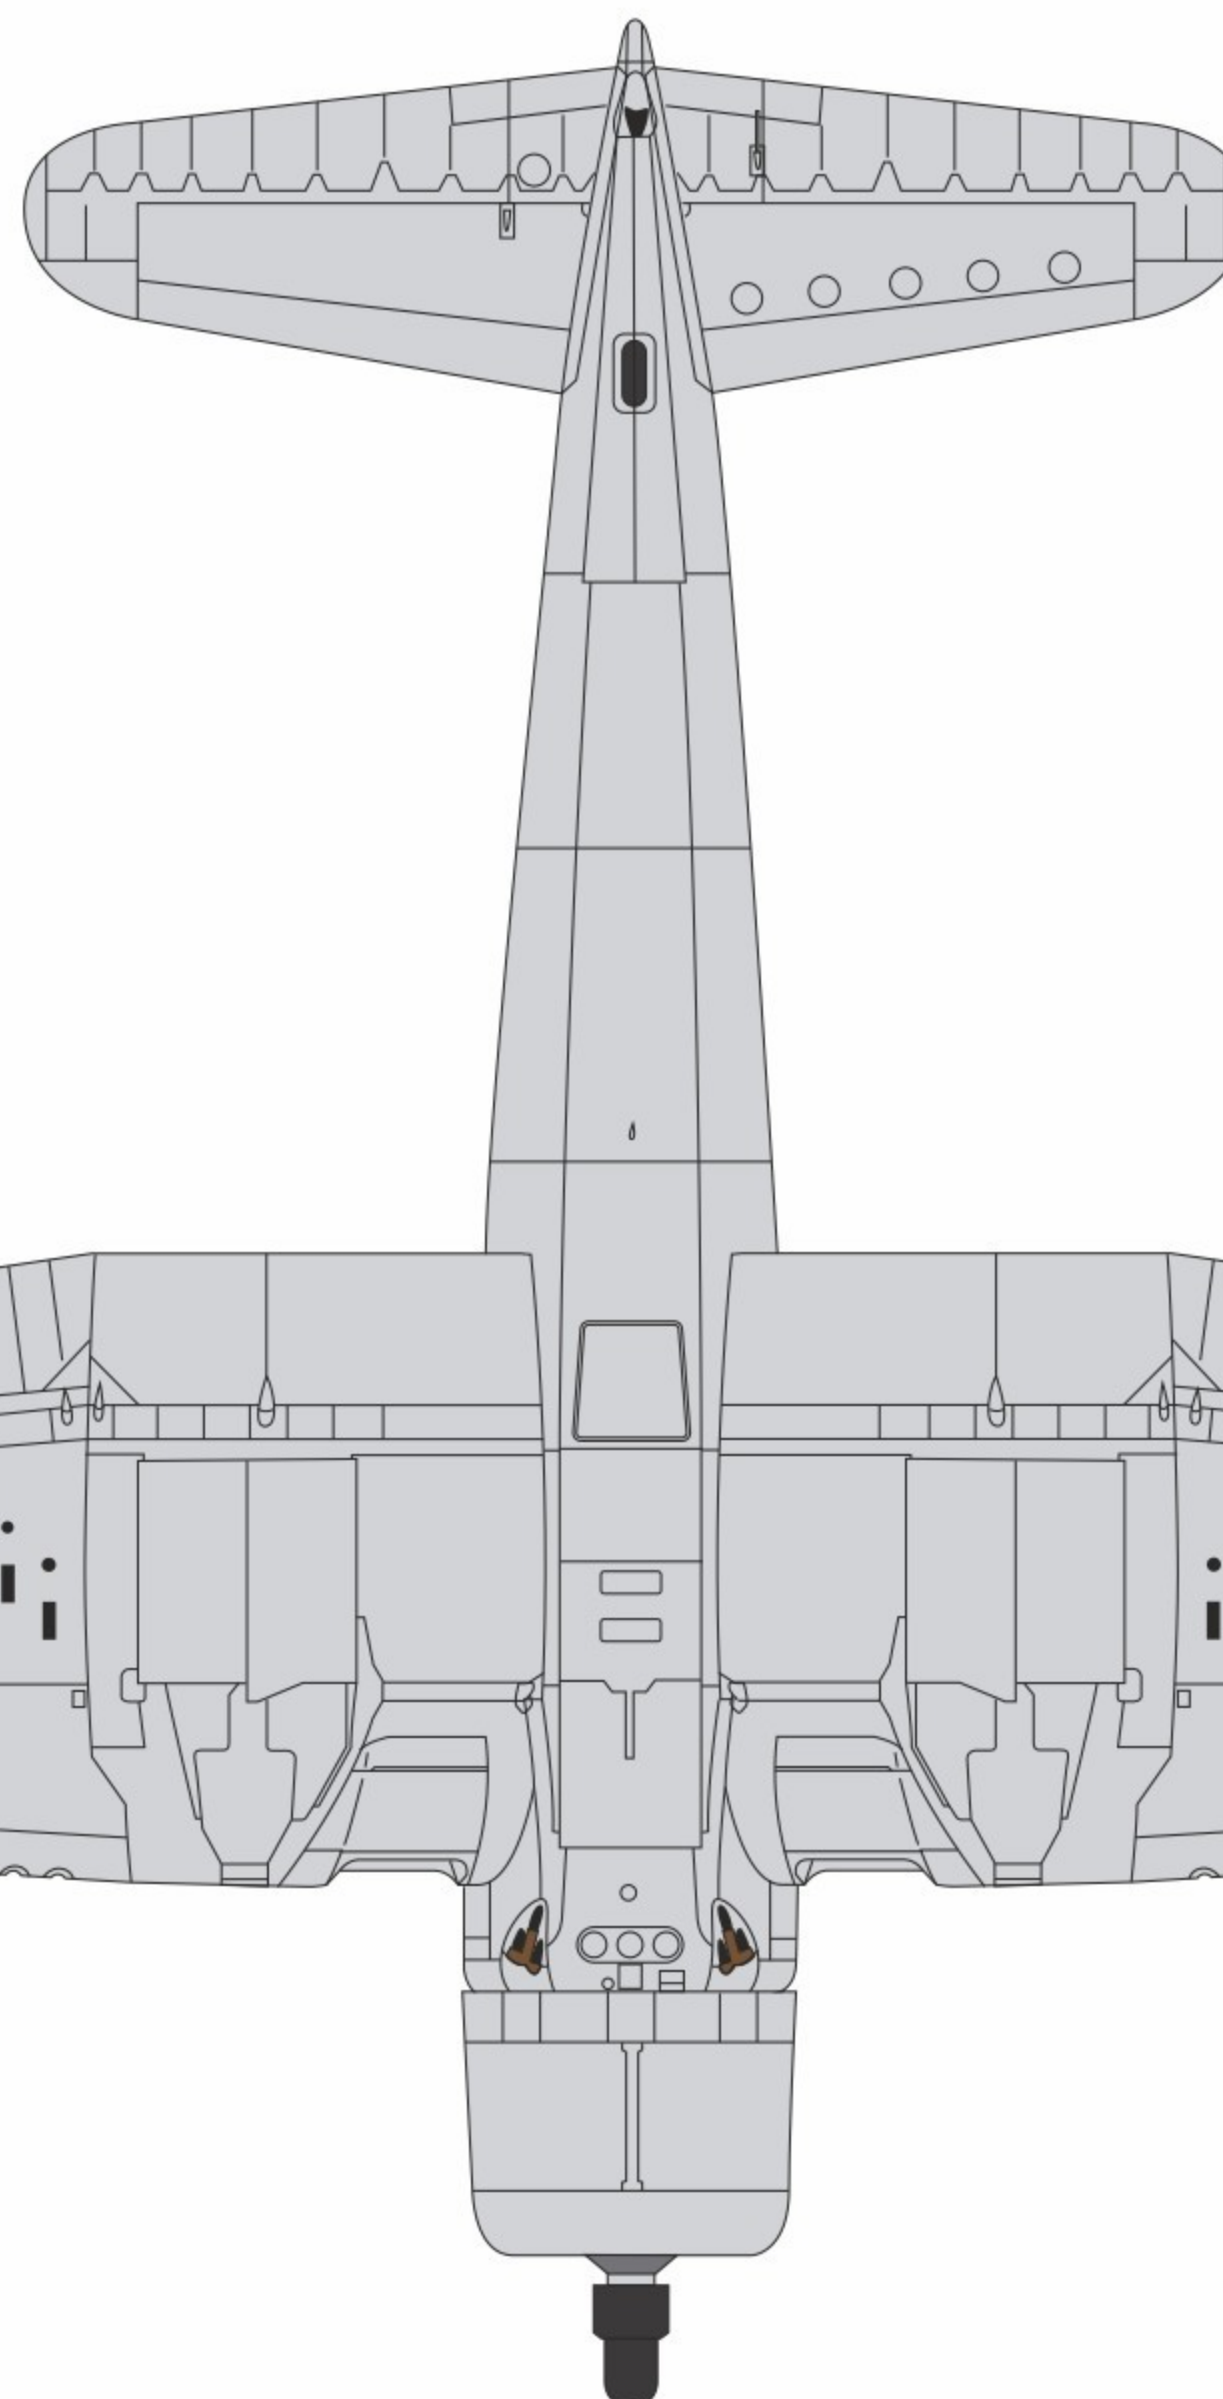

Vought Corsair Collection
Vought F4U-A Corsair
"SS11"/"Sally" of Service Squadron 11,
Marine Aircraft Group 11,
US Marine Corps,
based at Espiritu Santos,
Vanuatu Island, New Hebrides,
1945.

3

Modellers Note:
SS11 was made up from various Corsairs by the
personnel of MAG 11 and was finished in an overall painted
Silver finish with a Black anti-glare panel.