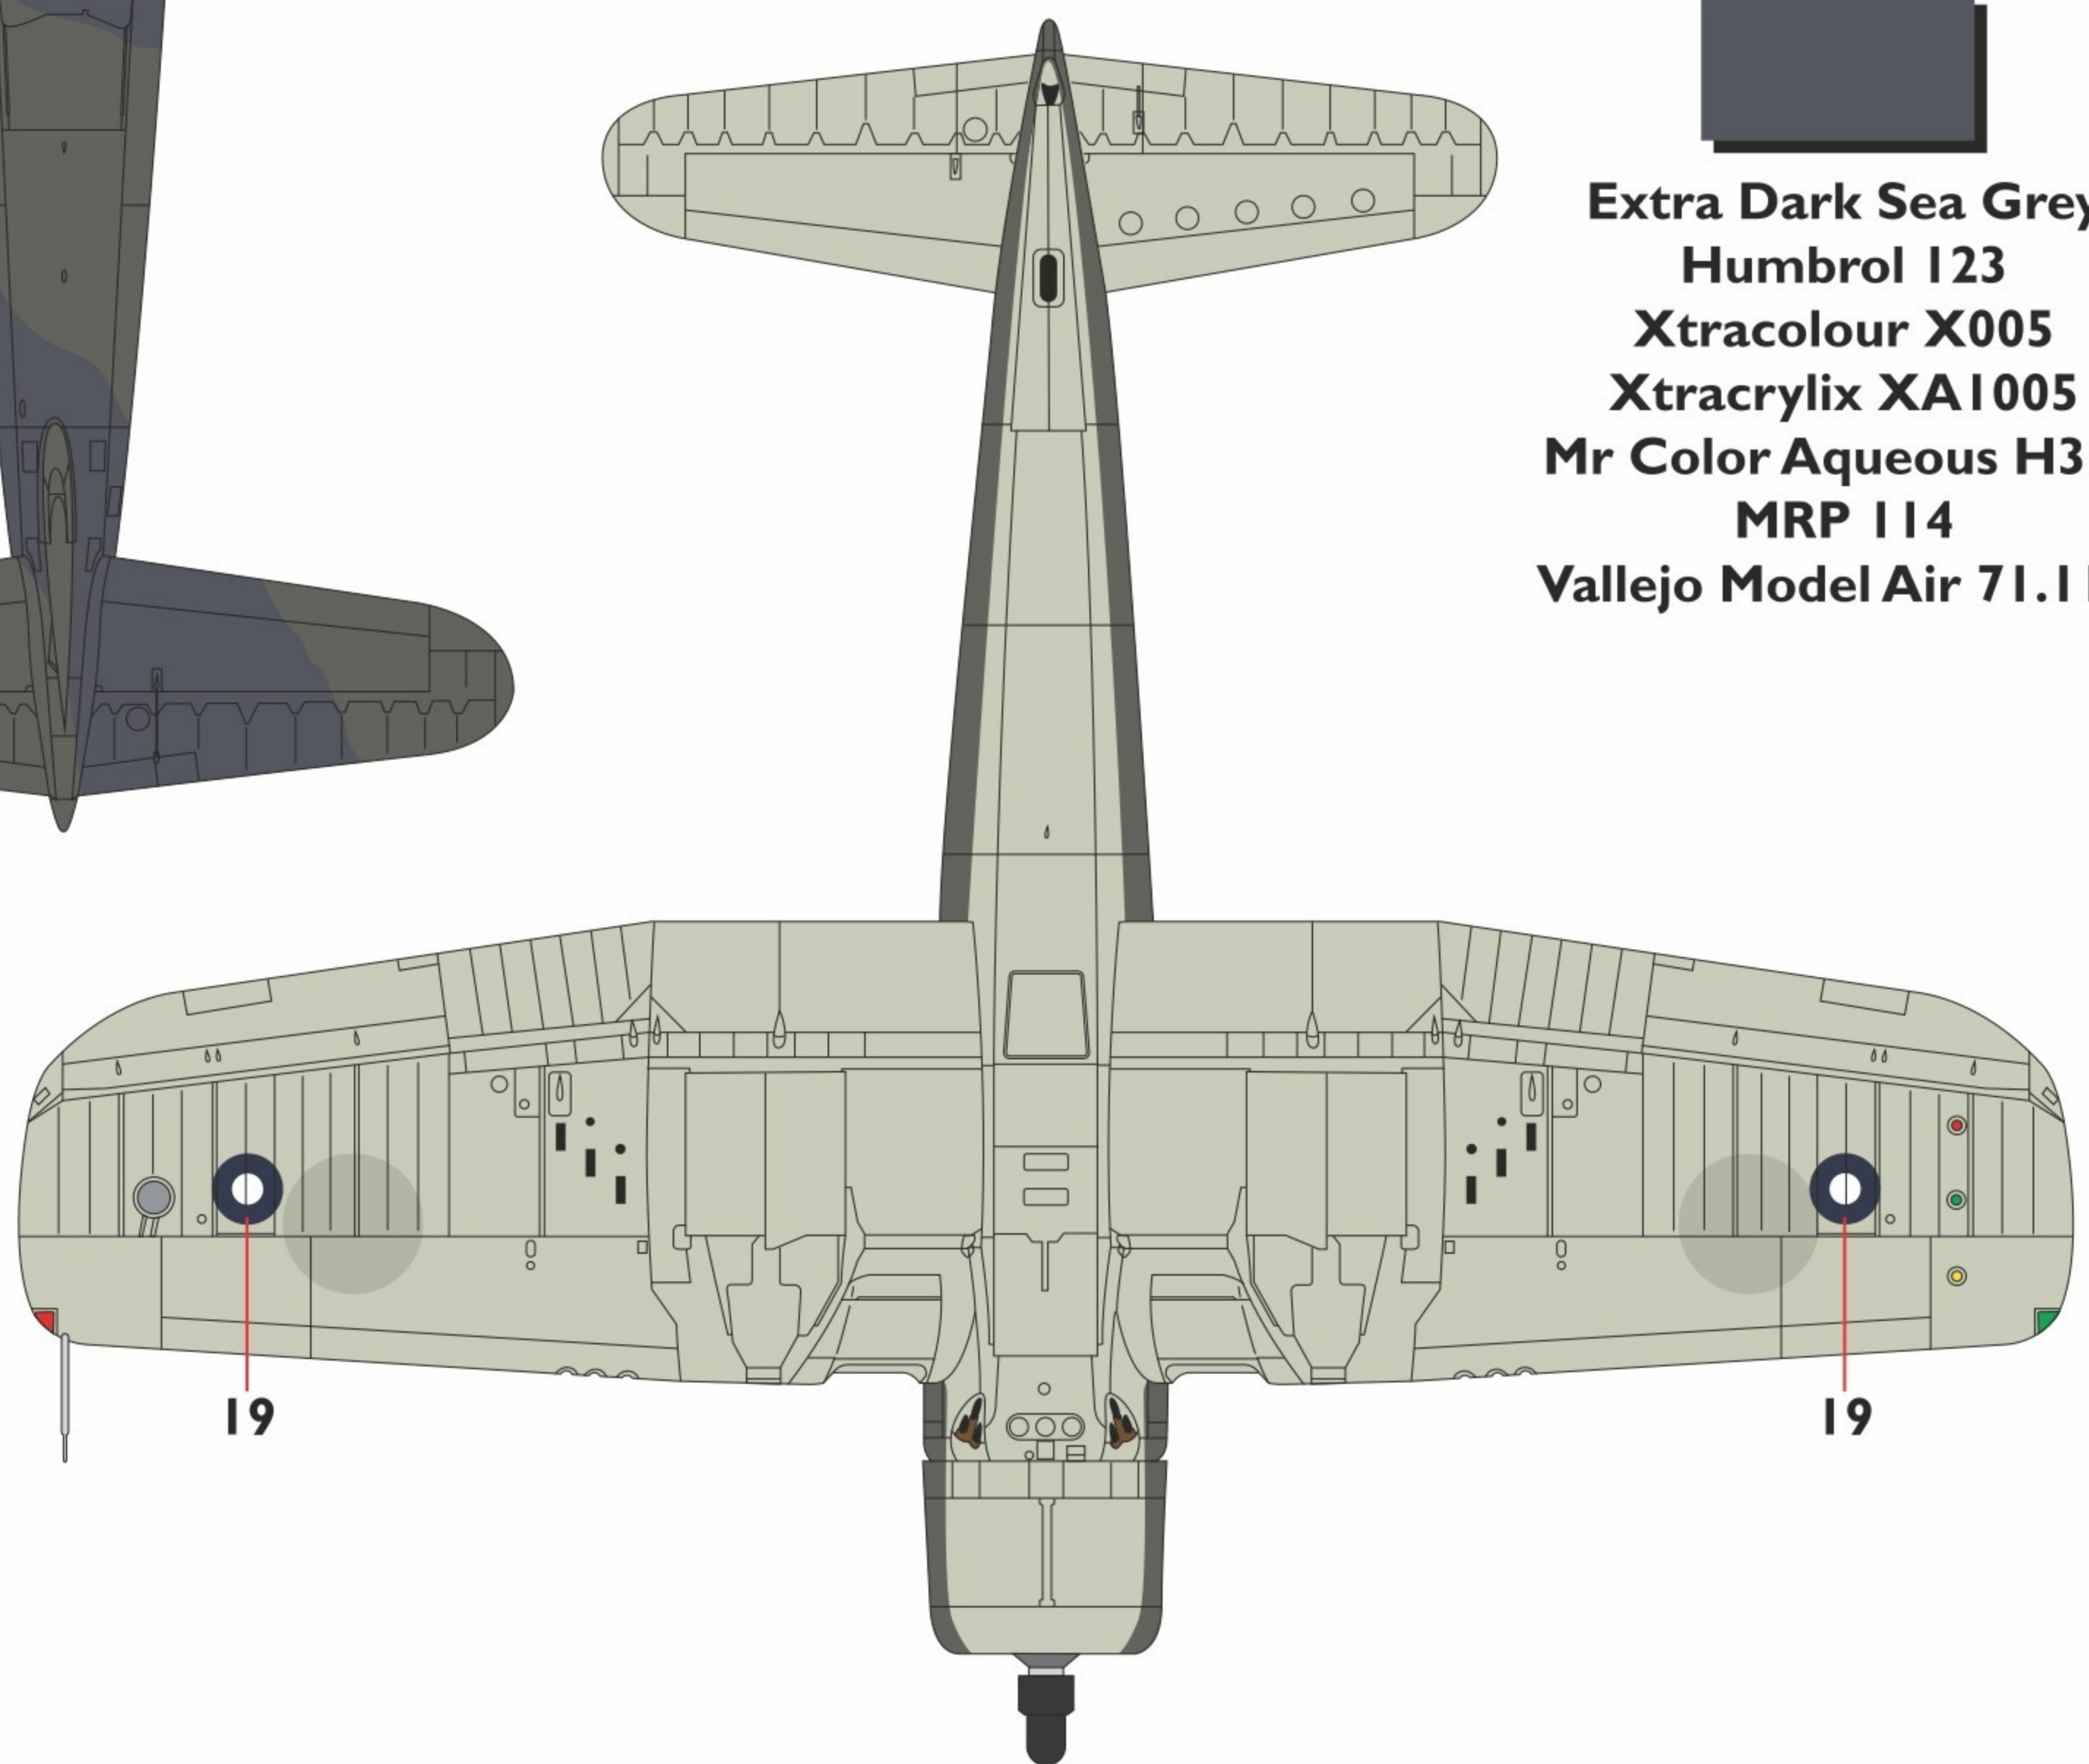

- Dark Slate Grey
- Humbrol 31
- Xtracolour X025
- Xtracrylix XA1025
- Mr Color Aqueous N/A
- MRP 117
- Vallejo Model Air 71.309

- Extra Dark Sea Grey
- Humbrol 123
- Xtracolour X005
- Xtracrylix XA1005
- Mr Color Aqueous H333
- MRP 114
- Vallejo Model Air 71.110

- Black
- Humbrol 33
- Xtracolour X404
- Xtracrylix N/A
- Mr Color Aqueous H2
- MRP 176
- Vallejo Model Air 71.251

- Sky 'Type S'
- Humbrol 23
- Xtracolour X007
- Xtracrylix XA1007
- Mr Color Aqueous H74
- MRP 118
- Vallejo Model Air 71.302