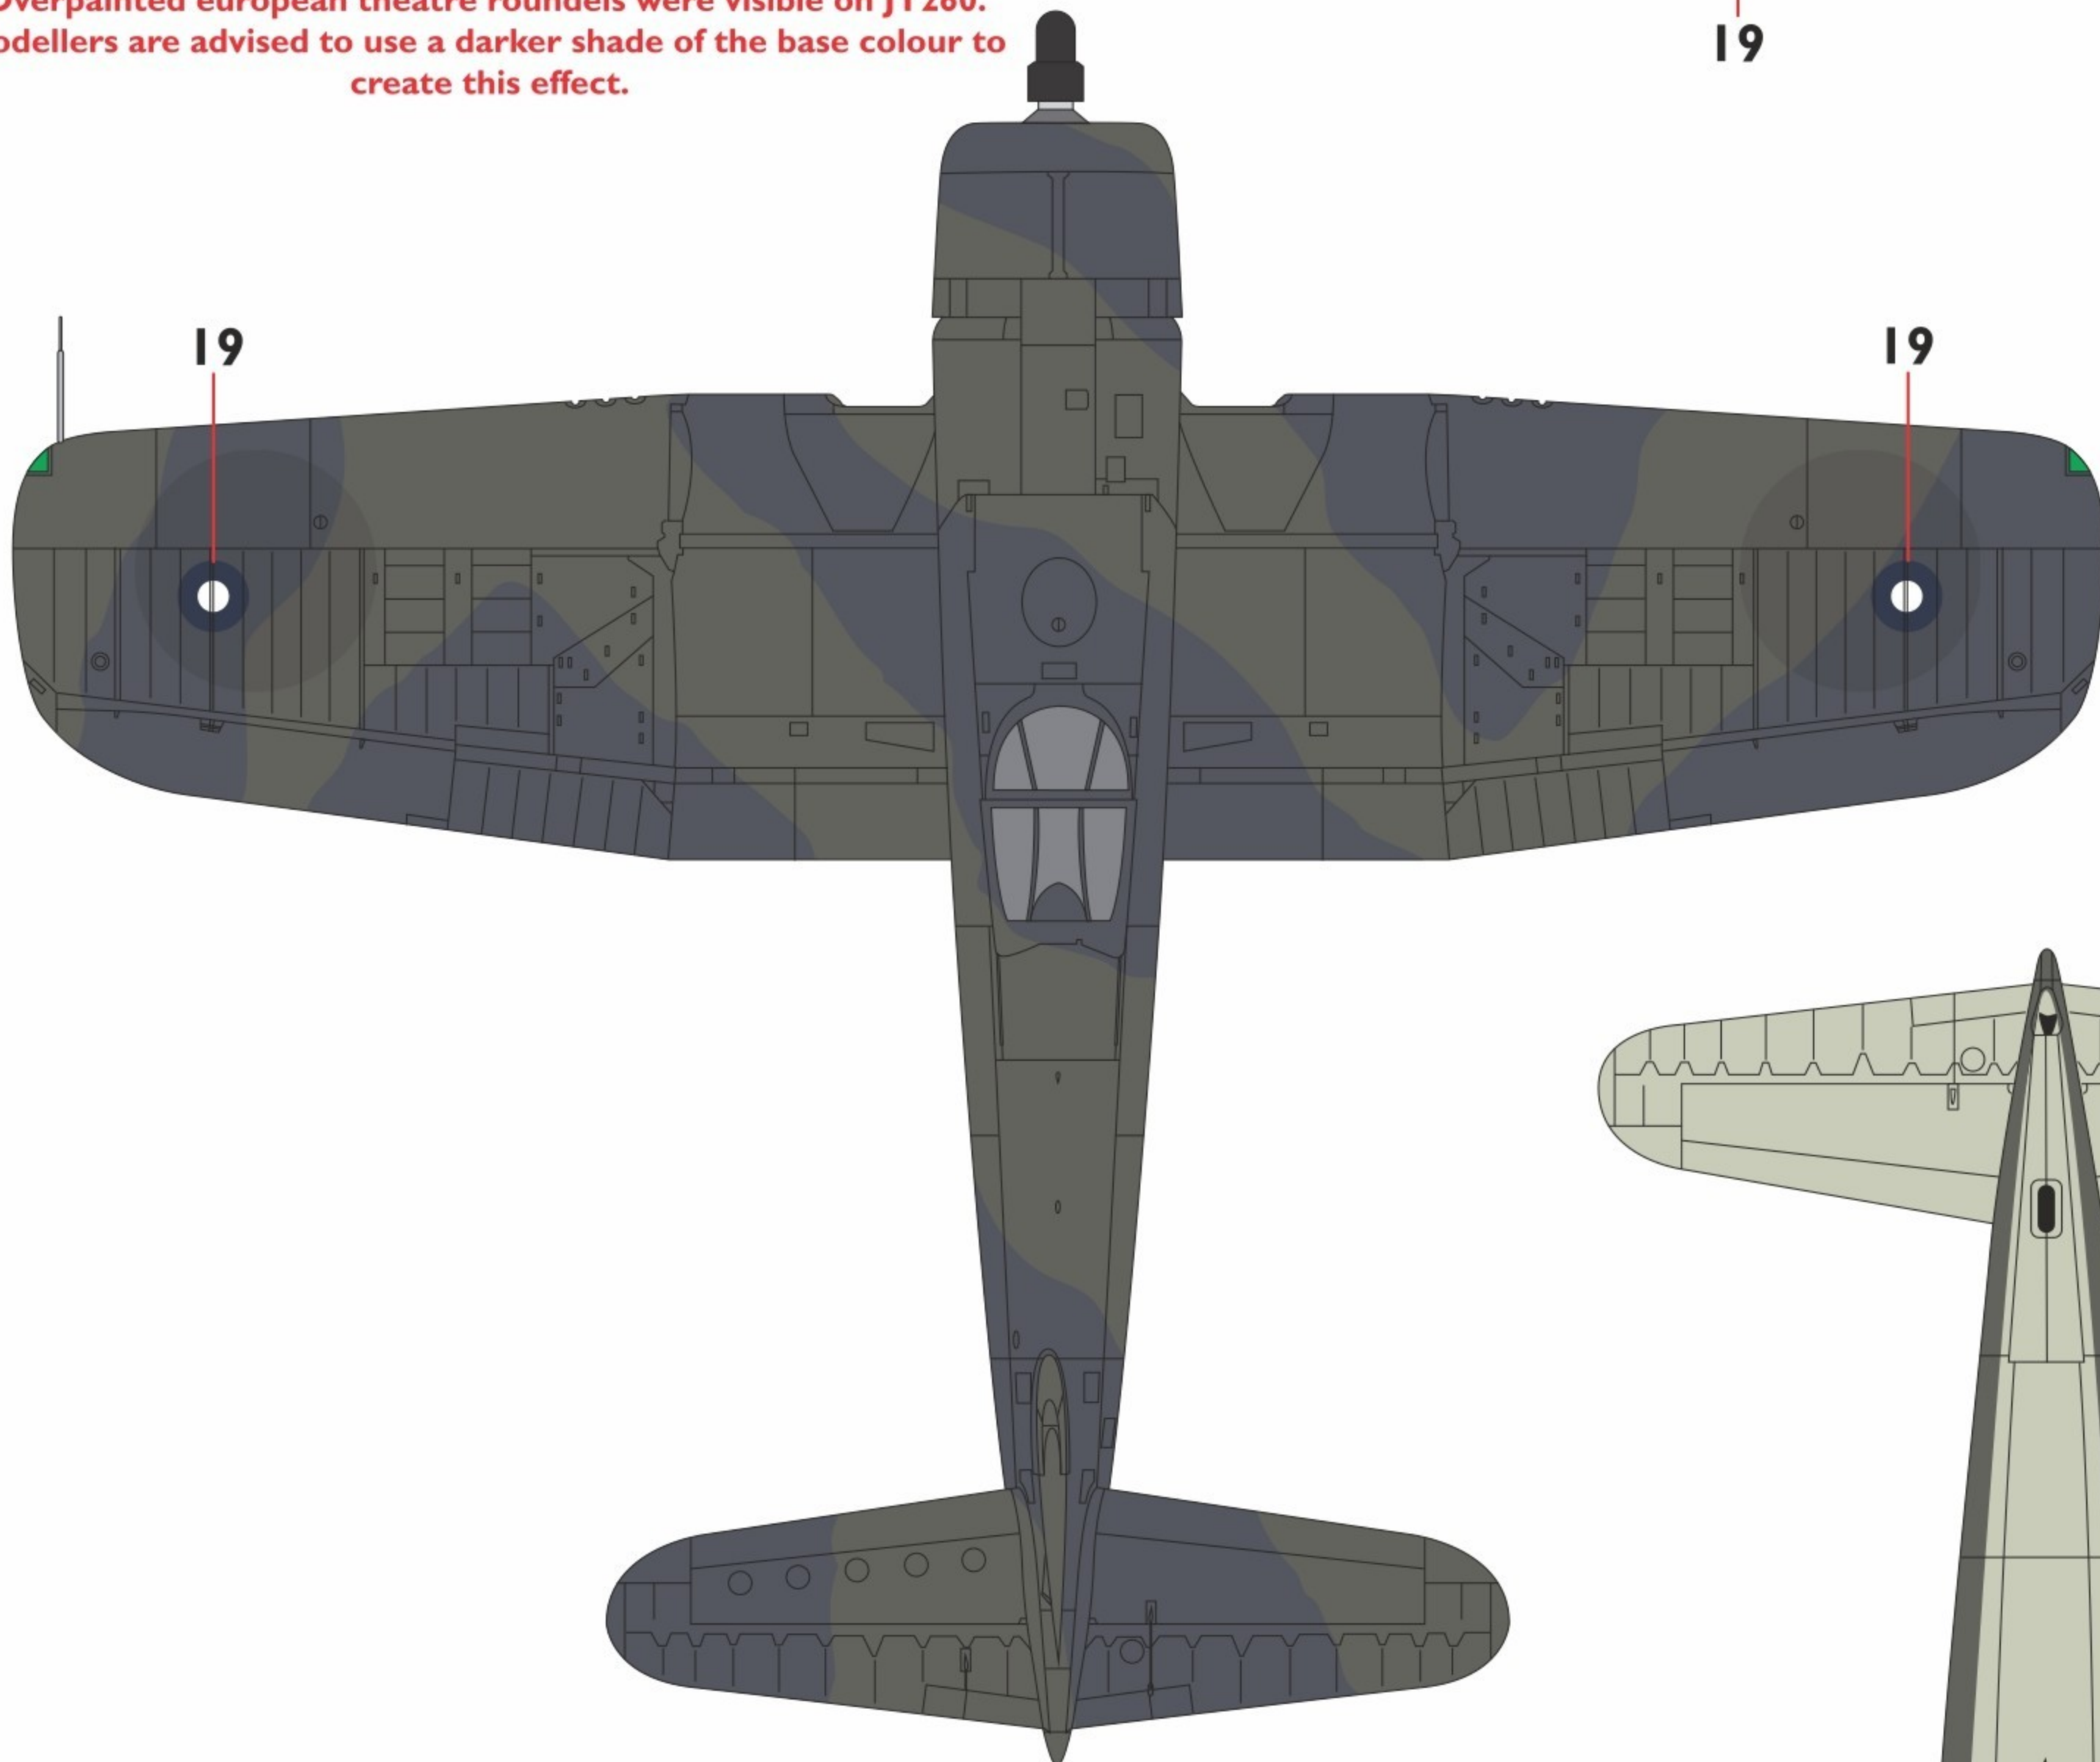

Modellers Note:

As with most FAA operated Corsairs JT260 had clipped wings.
Decal 22 needs to be applied on both sides of the fuselage
and given a transparent coating of the base camouflage colours
before applying decal 19.
Overpainted european theatre roundels were visible on JT260.
Modellers are advised to use a darker shade of the base colour to
create this effect.