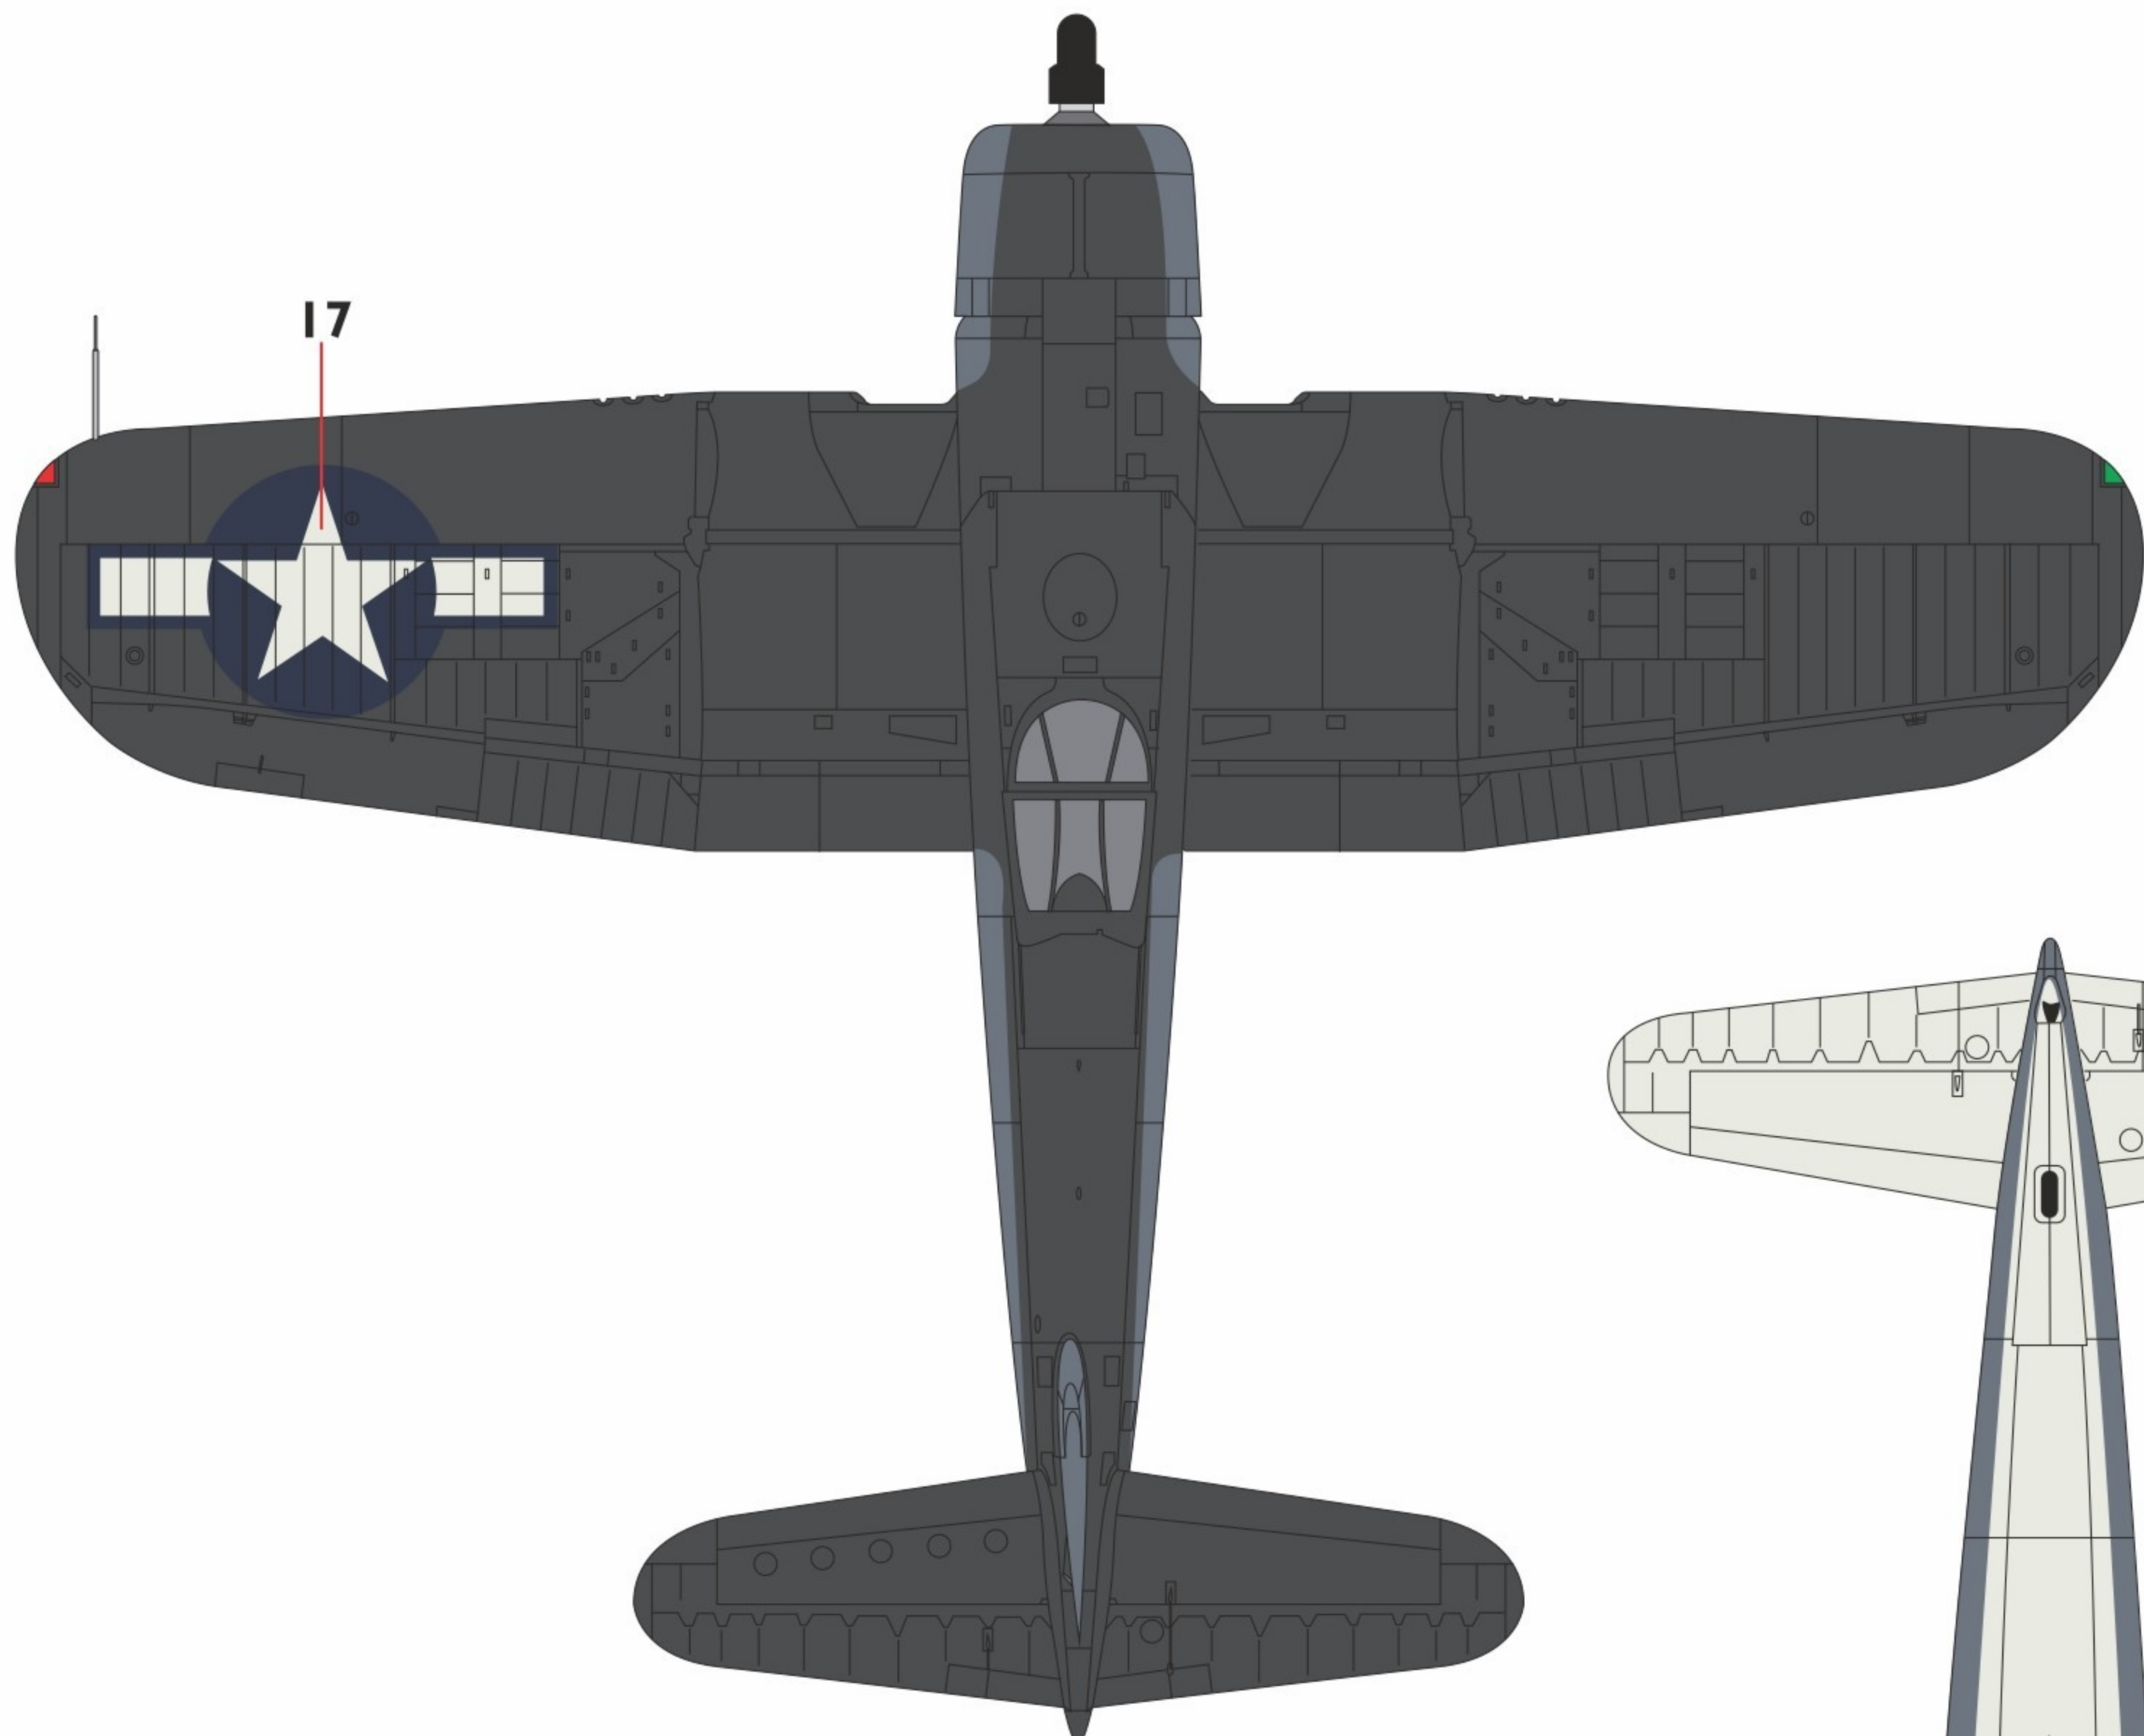

Vought Corsair Collection

Vought F4U-1A Corsair

Bu.No. 17965, 'K99/103'
of VMF 115, 'Joes Jokers',
US Marine Corps,
May, 1944.

7