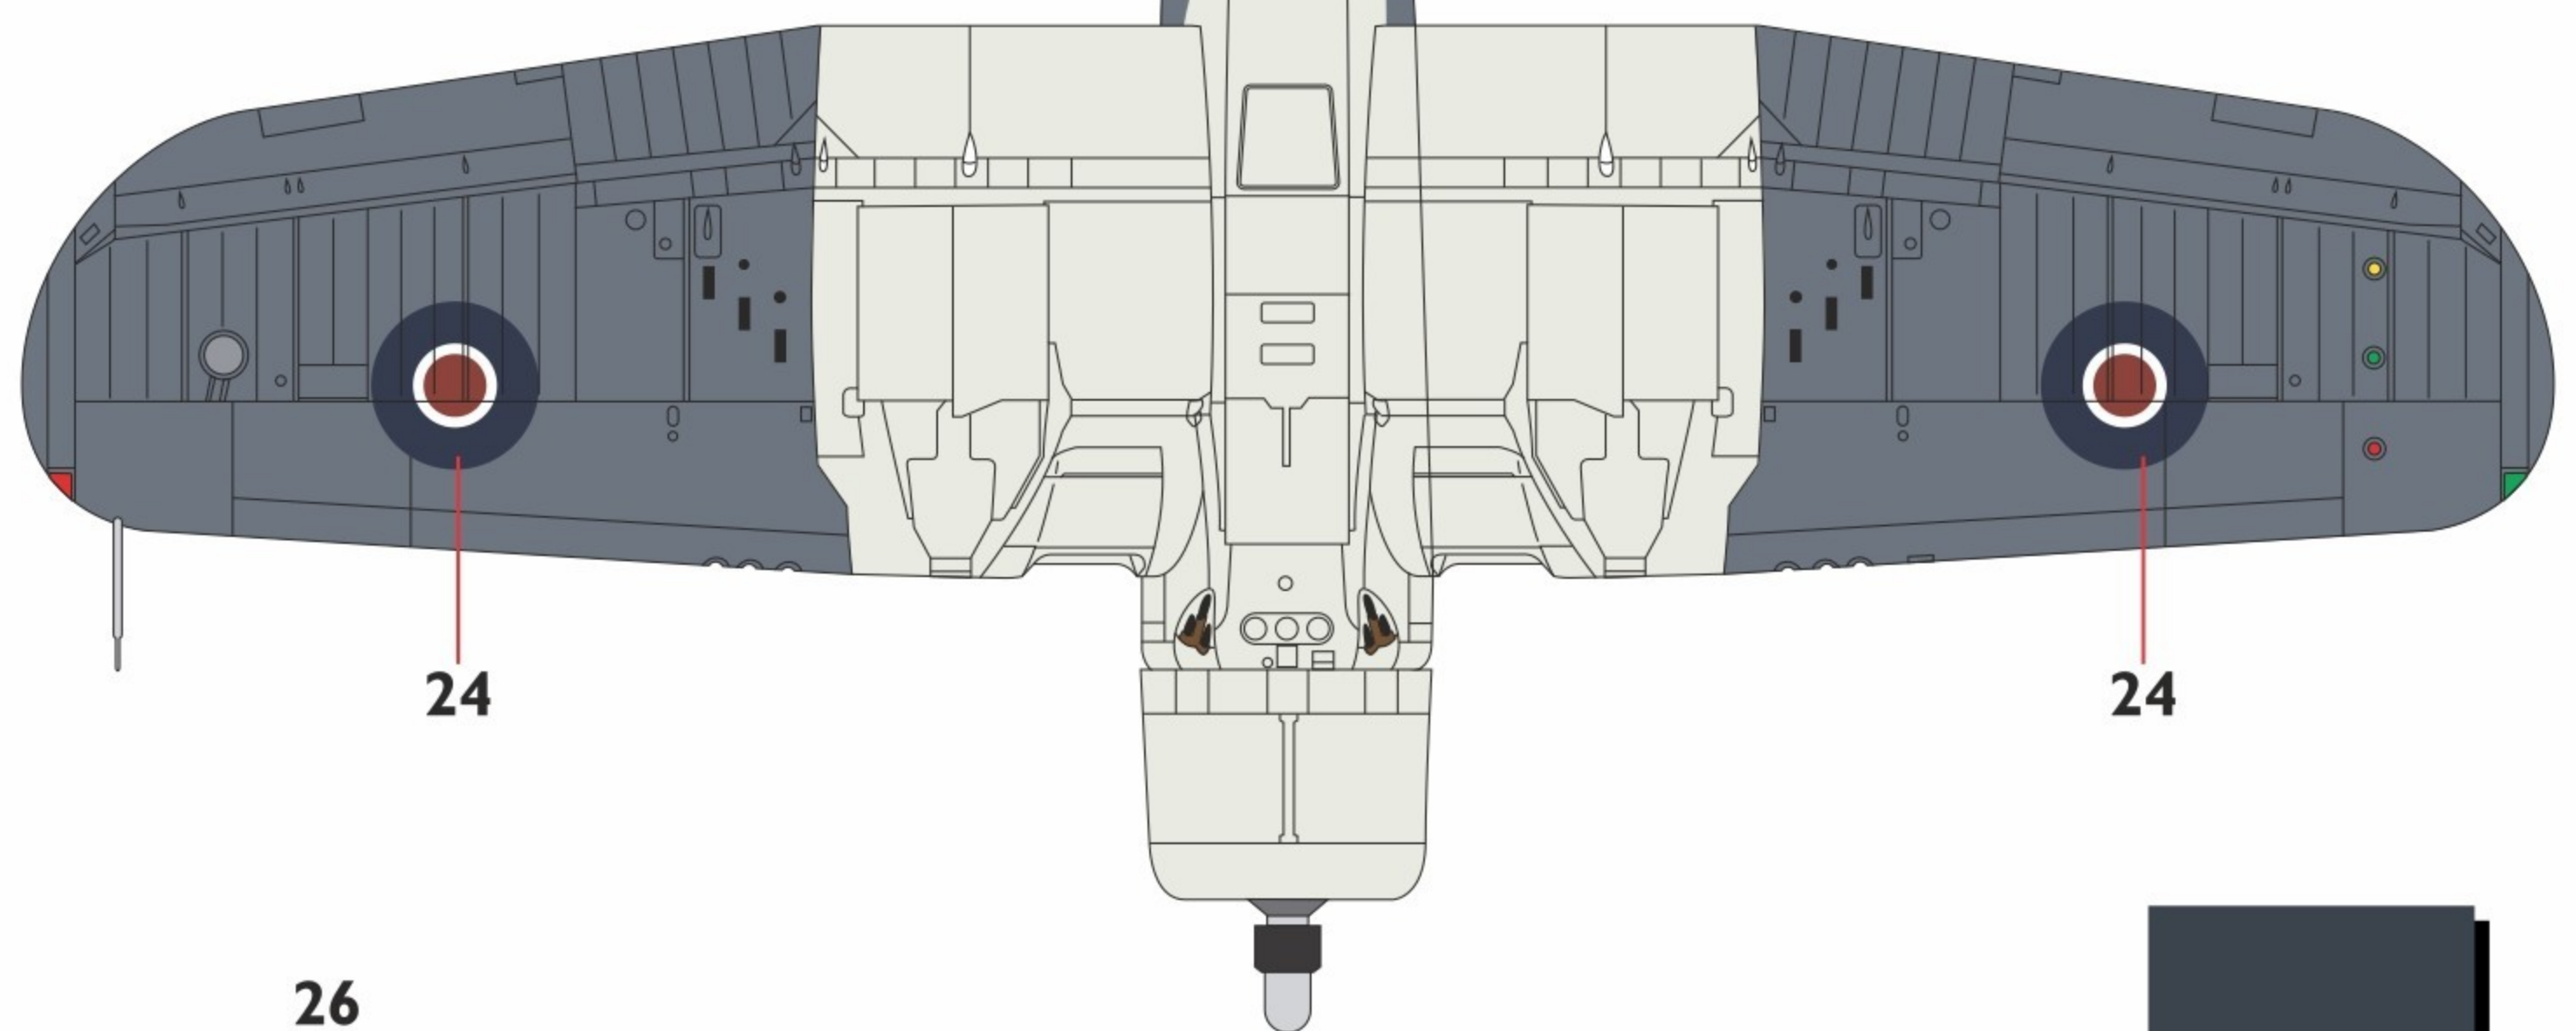

24

24

ANA 623 Sea Blue
Humbrol 181
Xtracolour X121
Xtracrylix XA1121
Mr Color Aqueous H54
MRP 0-14
Vallejo Model Air 71.300