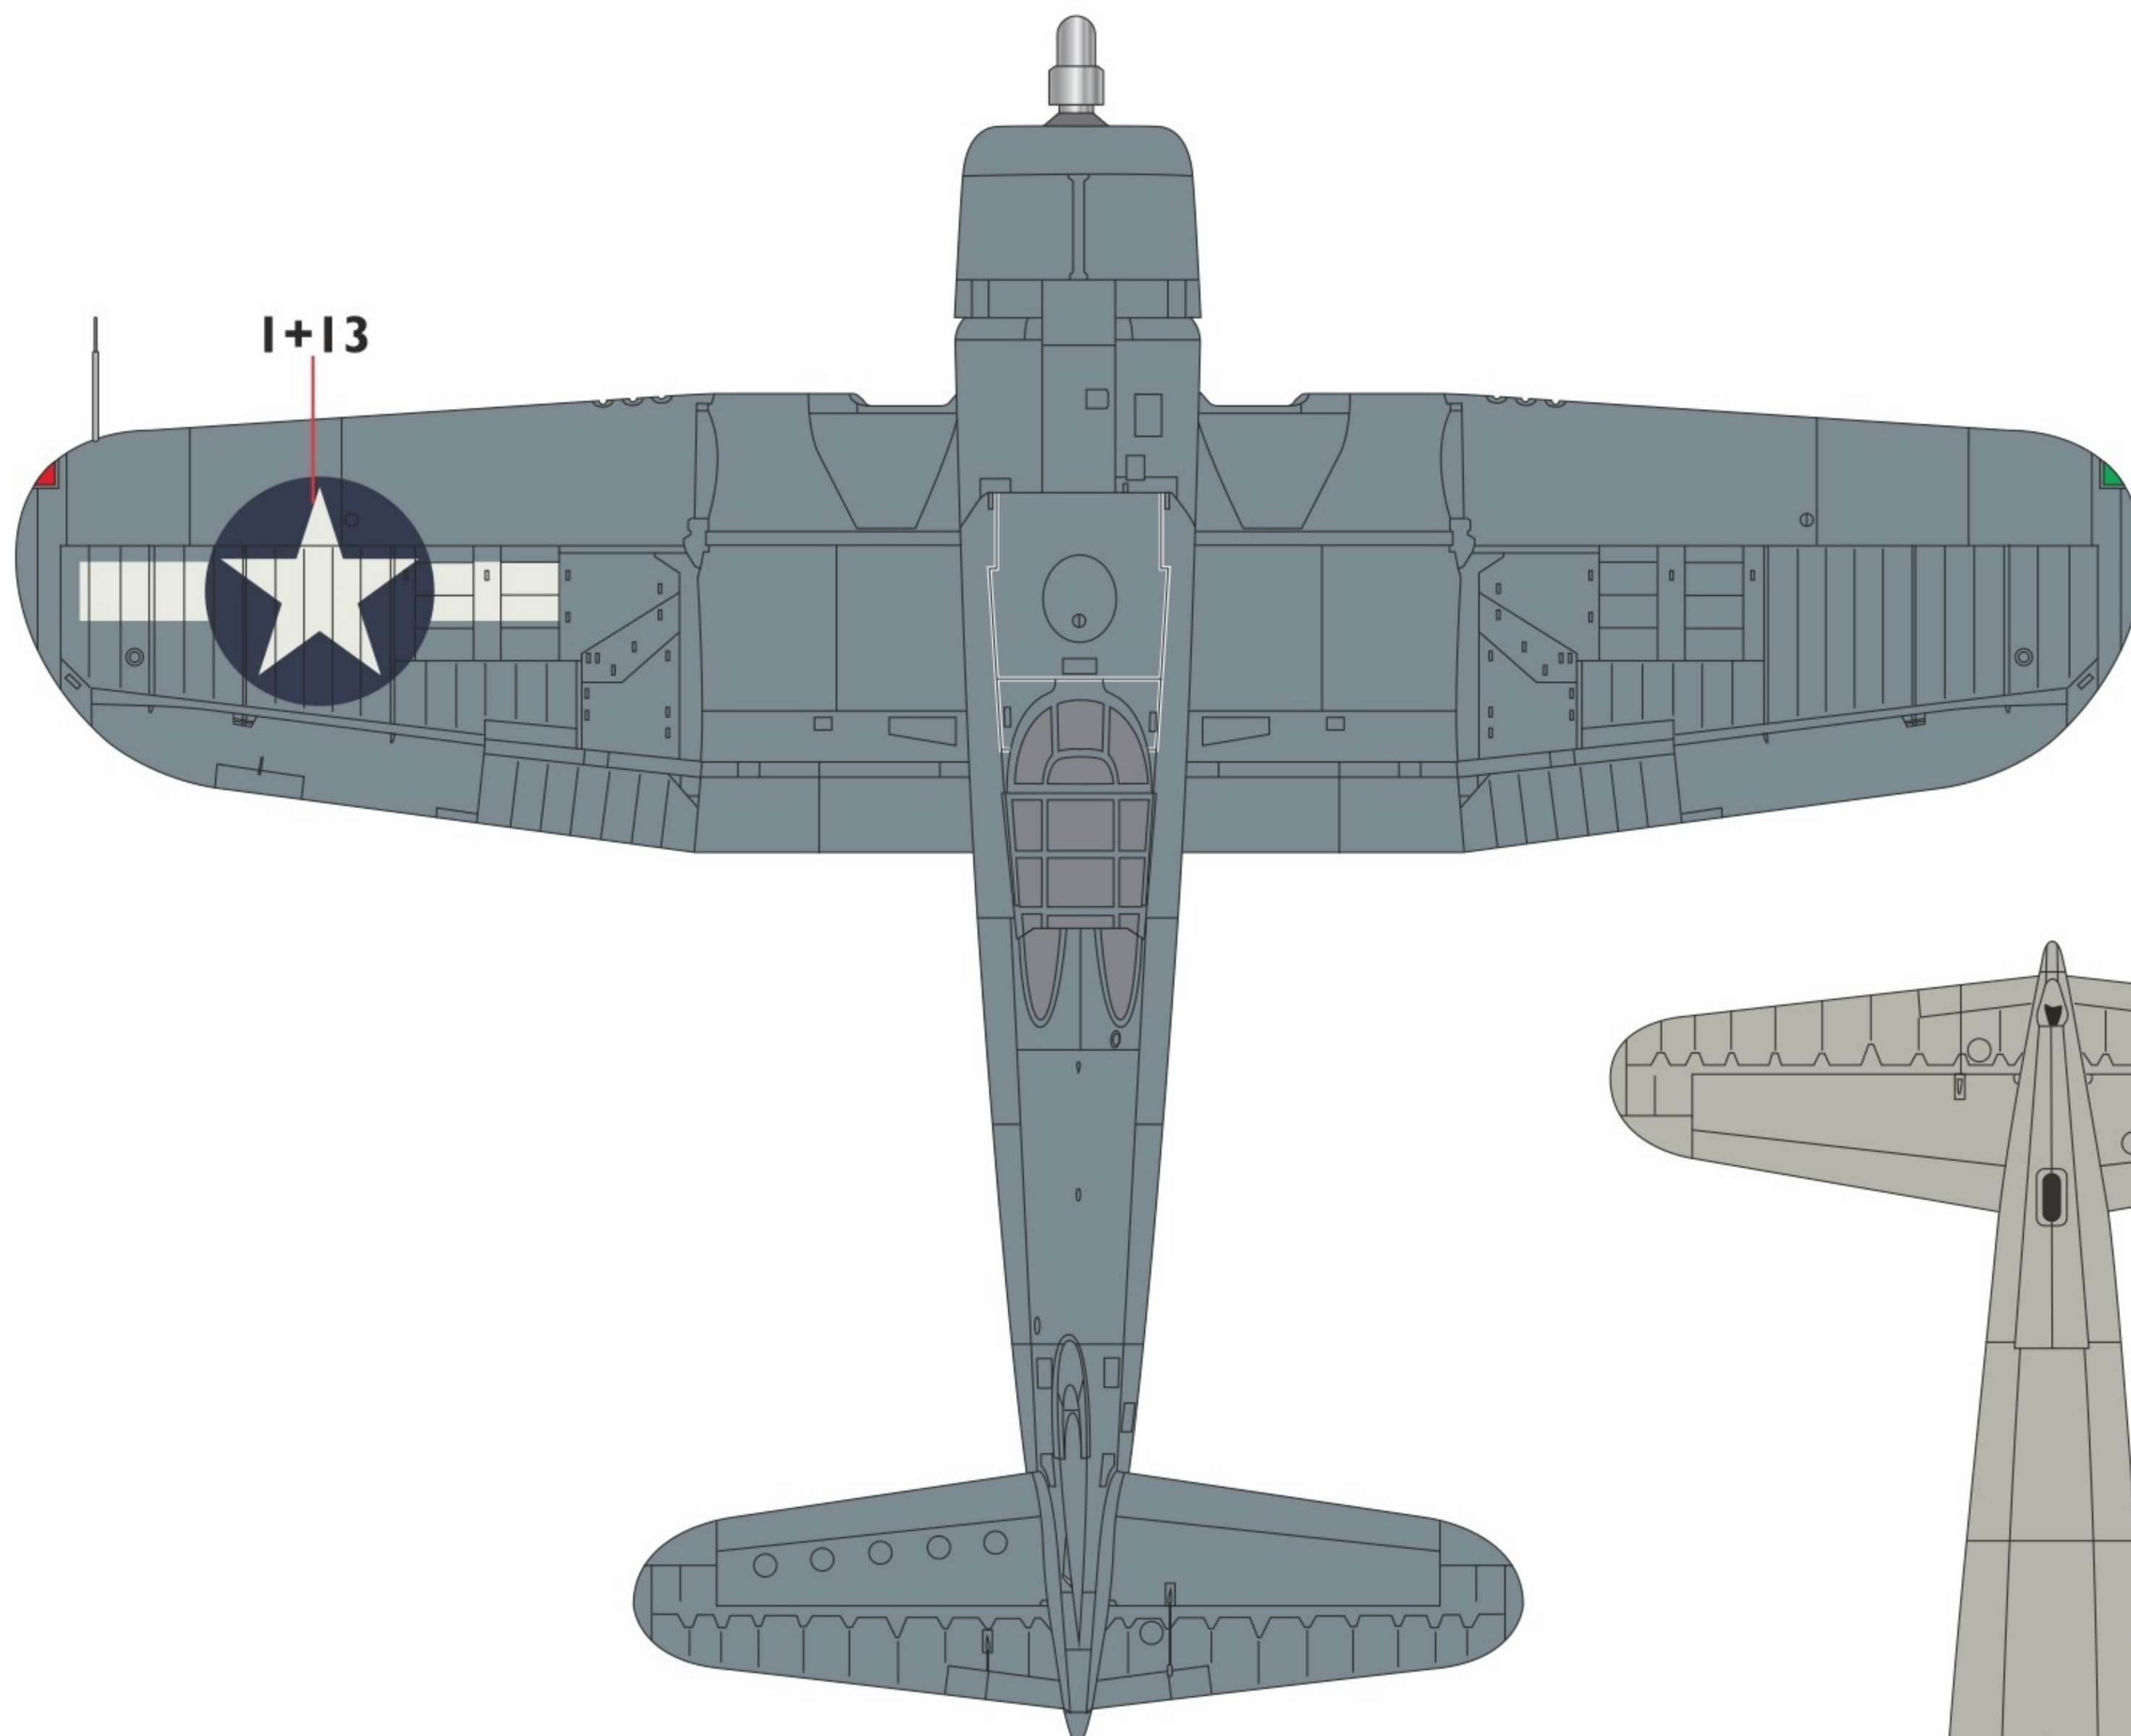

Vought Corsair Collection

Vought F4U-1 Corsair

Bu.No.17590, '590'

flown by Capt. A. R. Conant
of VMF-215 'The Fighting Corsairs',
US Marine Corps,
based at Torokina Air Base, Bougainville,
January, 1944.

2

Natural Metal
Humbrol 191
Xtracolour X500
Xtracrylix N/A
Mr Color Aqueous N/A

M-485 Blue Grey
Humbrol 89
Xtracolour X162
Xtracrylix XA1125
Mr Color Aqueous H51
MRP 133
Vallejo Model Air 71.109

ANA 602 Light Grey
Humbrol N/A
Xtracolour N/A
Xtracrylix N/A
Mr Color Aqueous N/A
MRP 98
Vallejo Model Air N/A