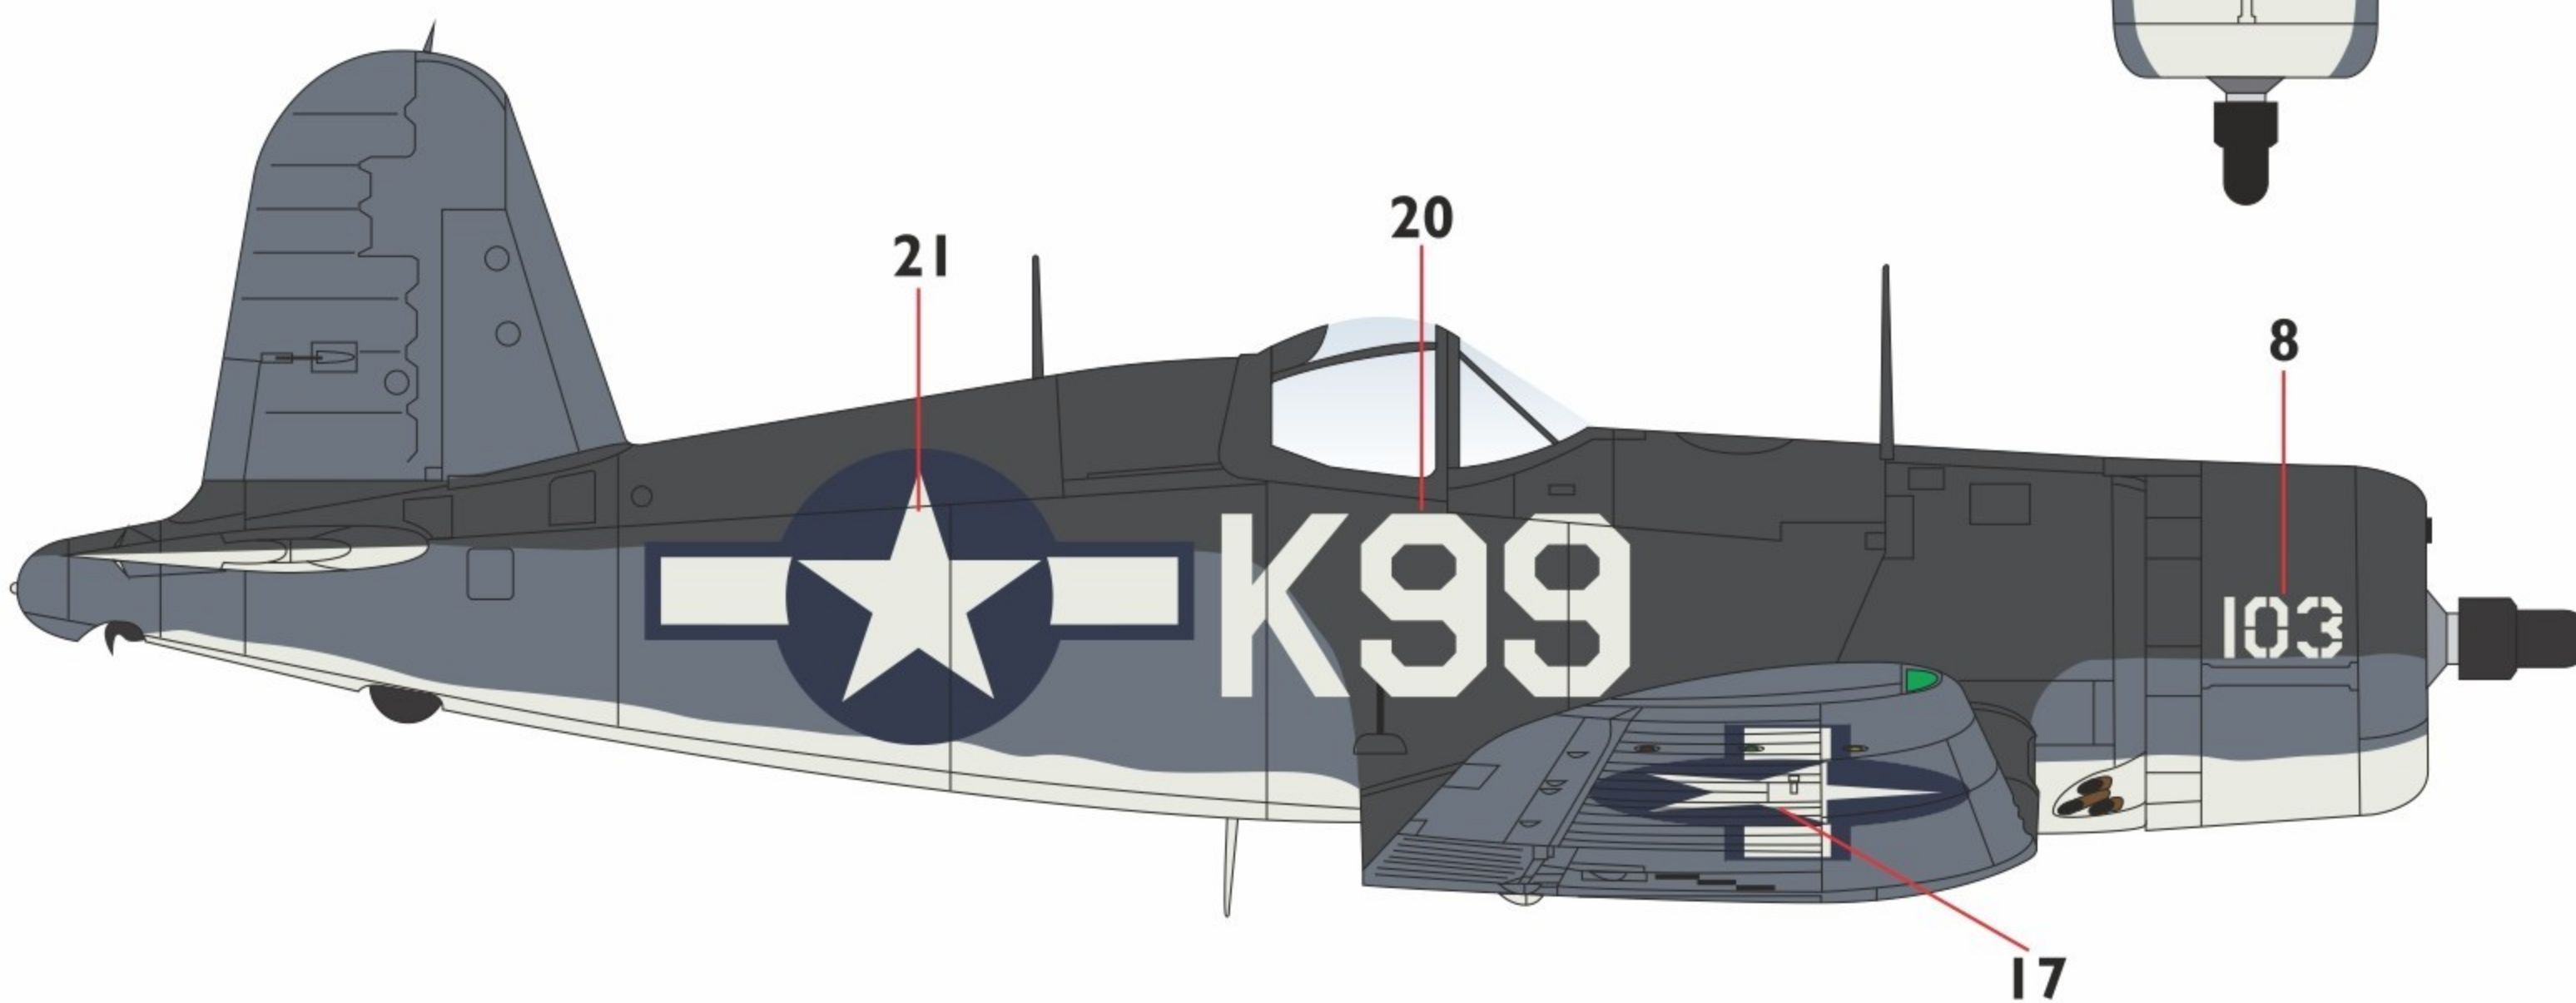

ANA 607 Sea Blue
Humbrol N/A
Xtracolour N/A
Xtracrylix N/A
Mr Color Aqueous N/A
MRP N/A
Vallejo Model Air 71.295

ANA 608 Intermediate Blue
Humbrol 144
Xtracolour X125
Xtracrylix XA1125
Mr Color Aqueous H56
MRP 136
Vallejo Model Air 71.299

Black
Humbrol 33
Xtracolour X404
Xtracrylix N/A
Mr Color Aqueous H2
MRP 176
Vallejo Model Air 71.251