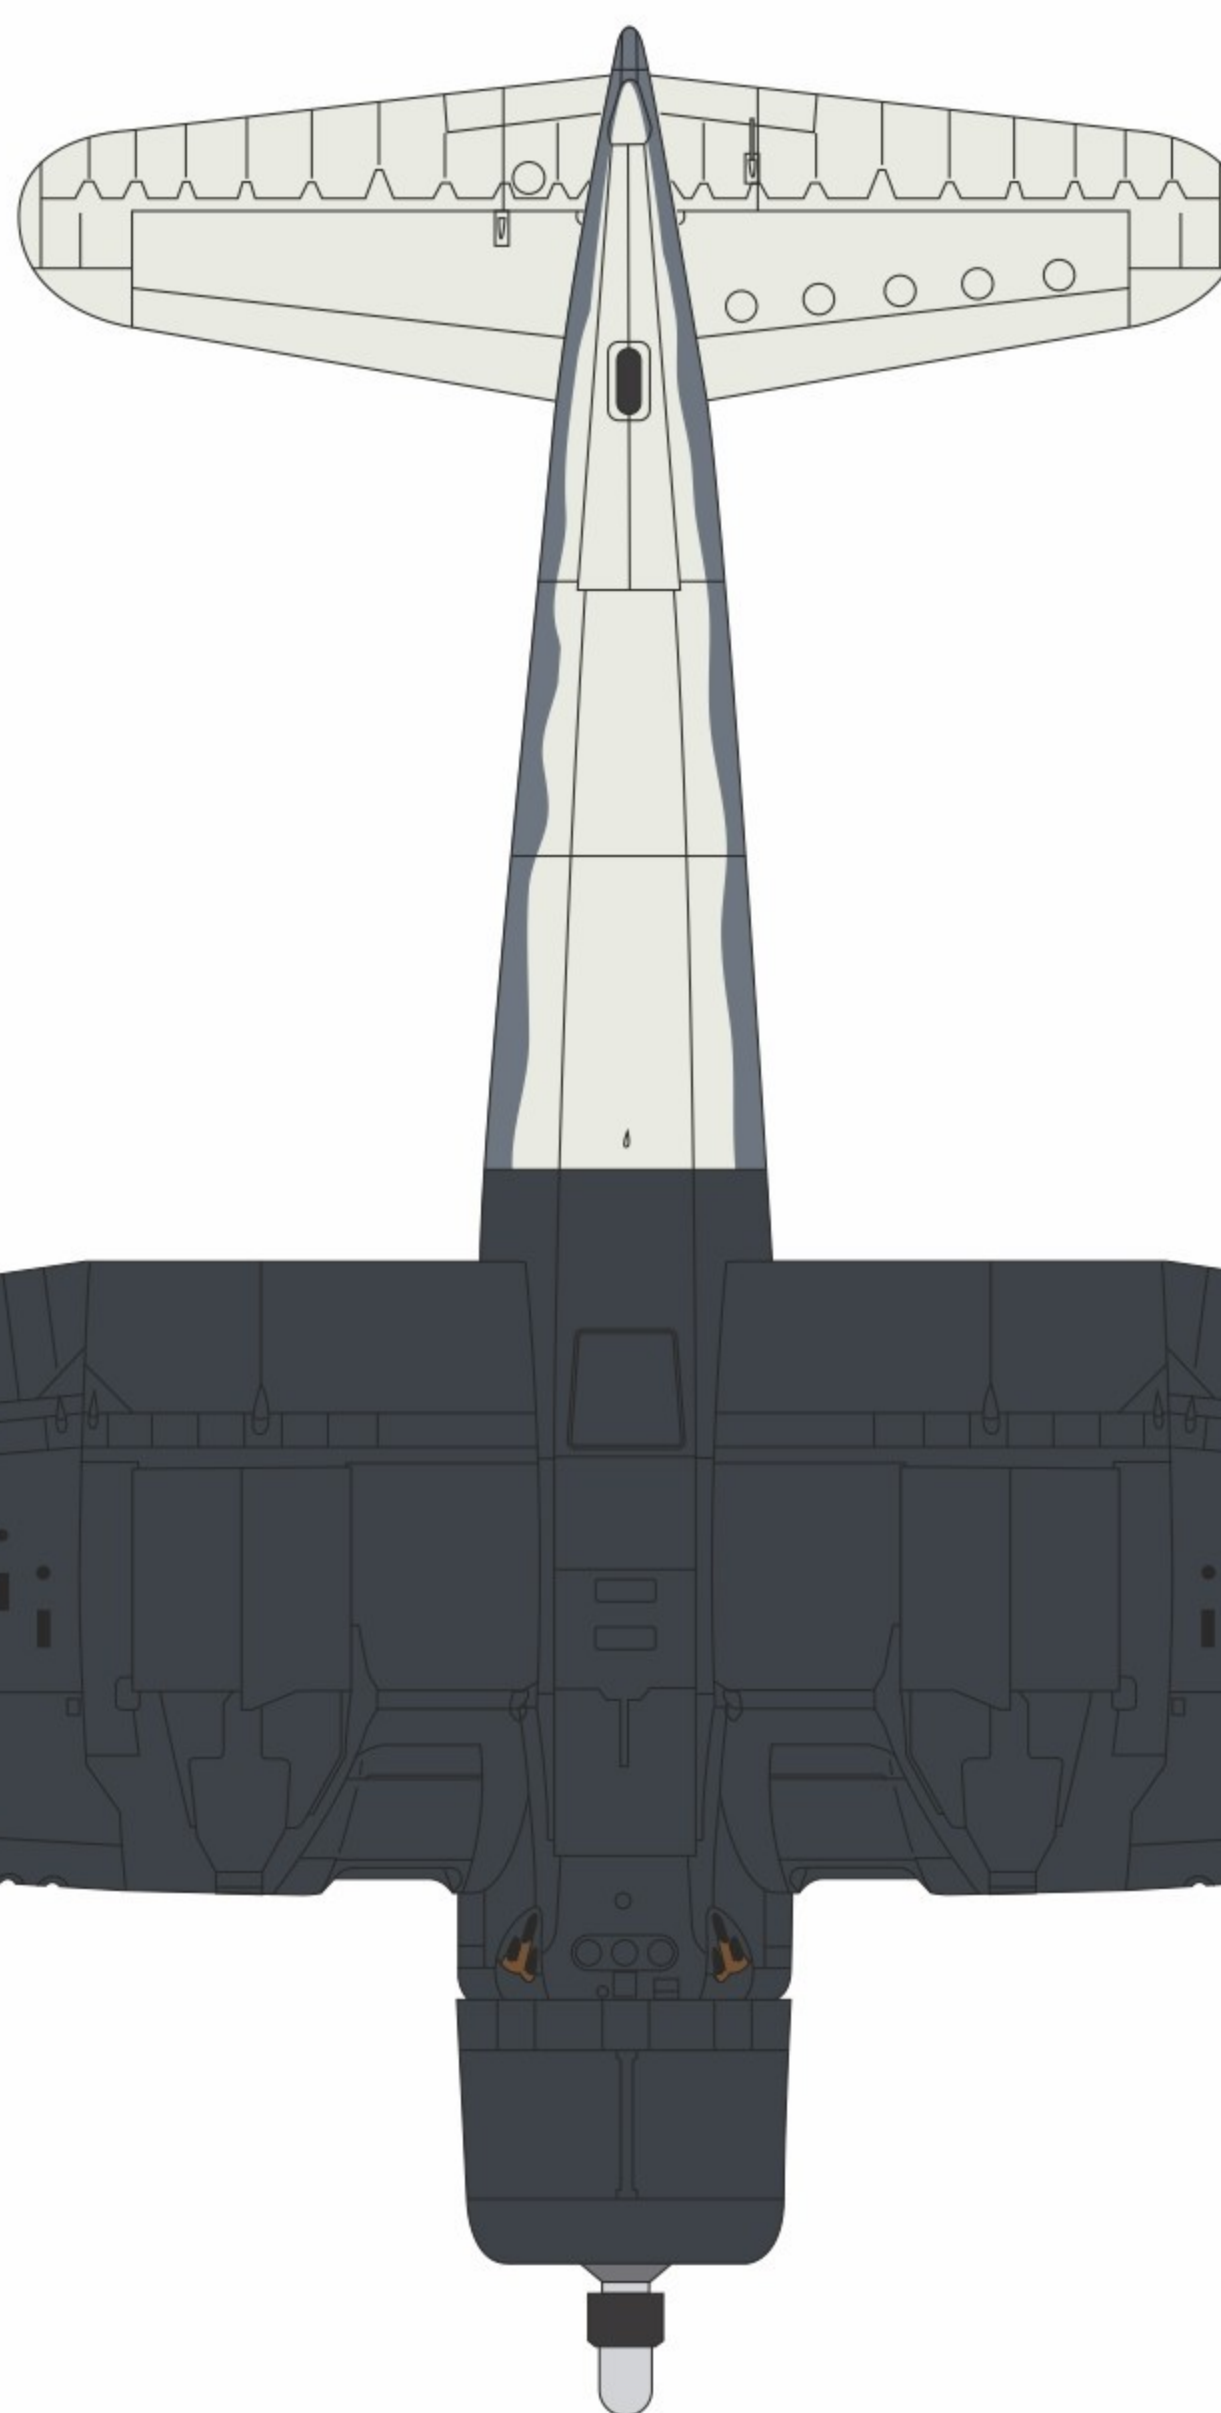

ANA 608 Intermediate Blue
Humbrol 144
Xtracolour X125
Xtracrylix XA1125
Mr Color Aqueous H56
MRP 136
Vallejo Model Air 71.299

ANA 601 Insignia White
Humbrol 41
Xtracolour N/A
Xtracrylix N/A
Mr Color Aqueous H21
MRP 135
Vallejo Model Air 71.279