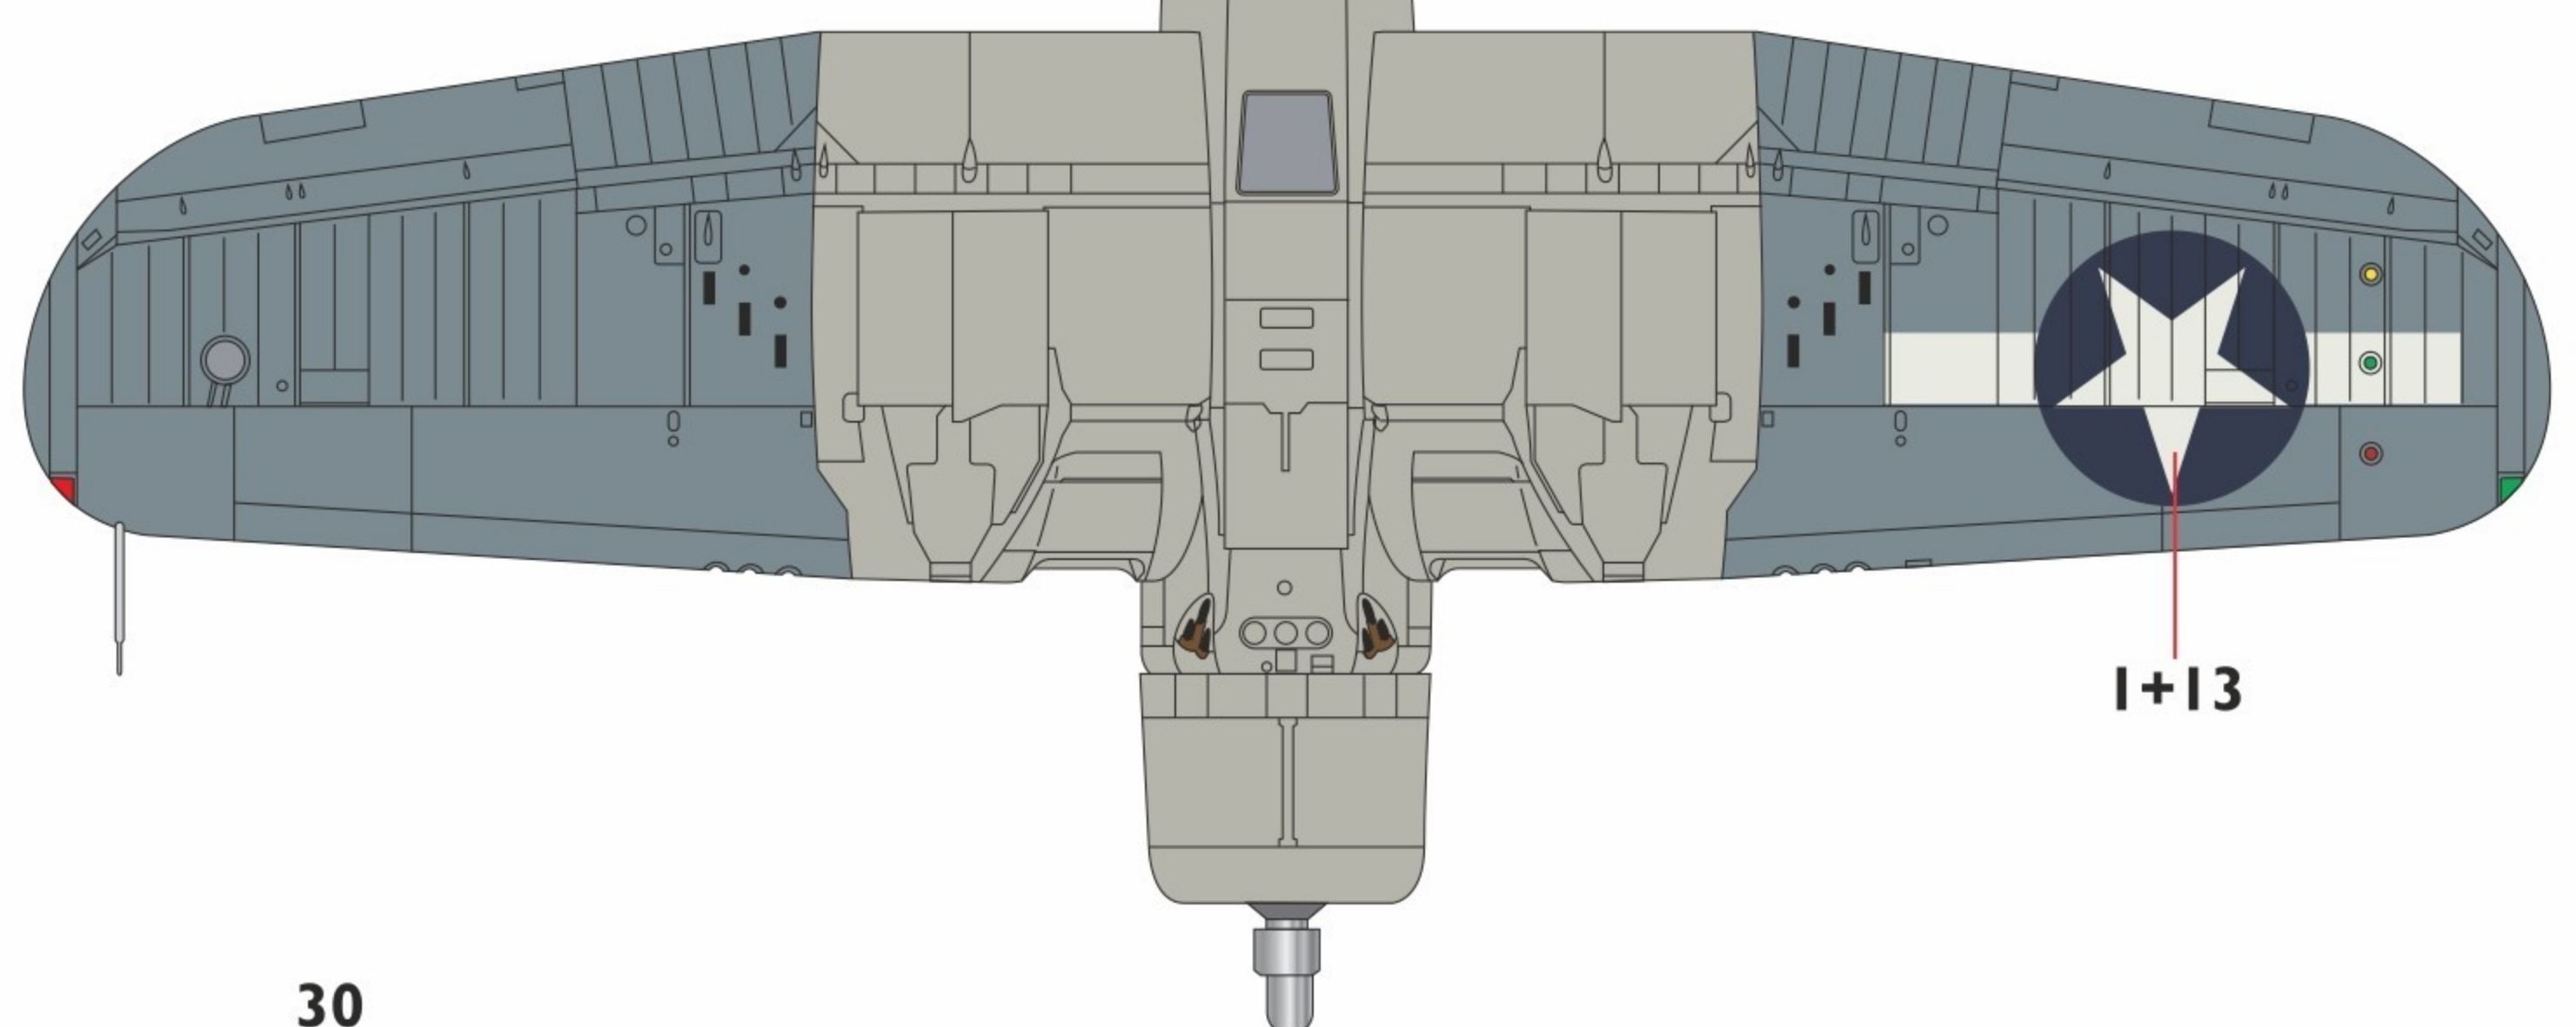

Vought Corsair Collection

Vought F4U-1 Corsair

Bu.No.17590, '590'

flown by Capt. A. R. Conant
of VMF-215 'The Fighting Corsairs',
US Marine Corps,
based at Torokina Air Base, Bougainville,
January, 1944.

2

Natural Metal
Humbrol 191
Xtracolour X500
Xtracrylix N/A
Mr Color Aqueous N/A

M-485 Blue Grey
Humbrol 89
Xtracolour X162
Xtracrylix XA1125
Mr Color Aqueous H51
MRP 133
Vallejo Model Air 71.109

ANA 602 Light Grey
Humbrol N/A
Xtracolour N/A
Xtracrylix N/A
Mr Color Aqueous N/A
MRP 98
Vallejo Model Air N/A