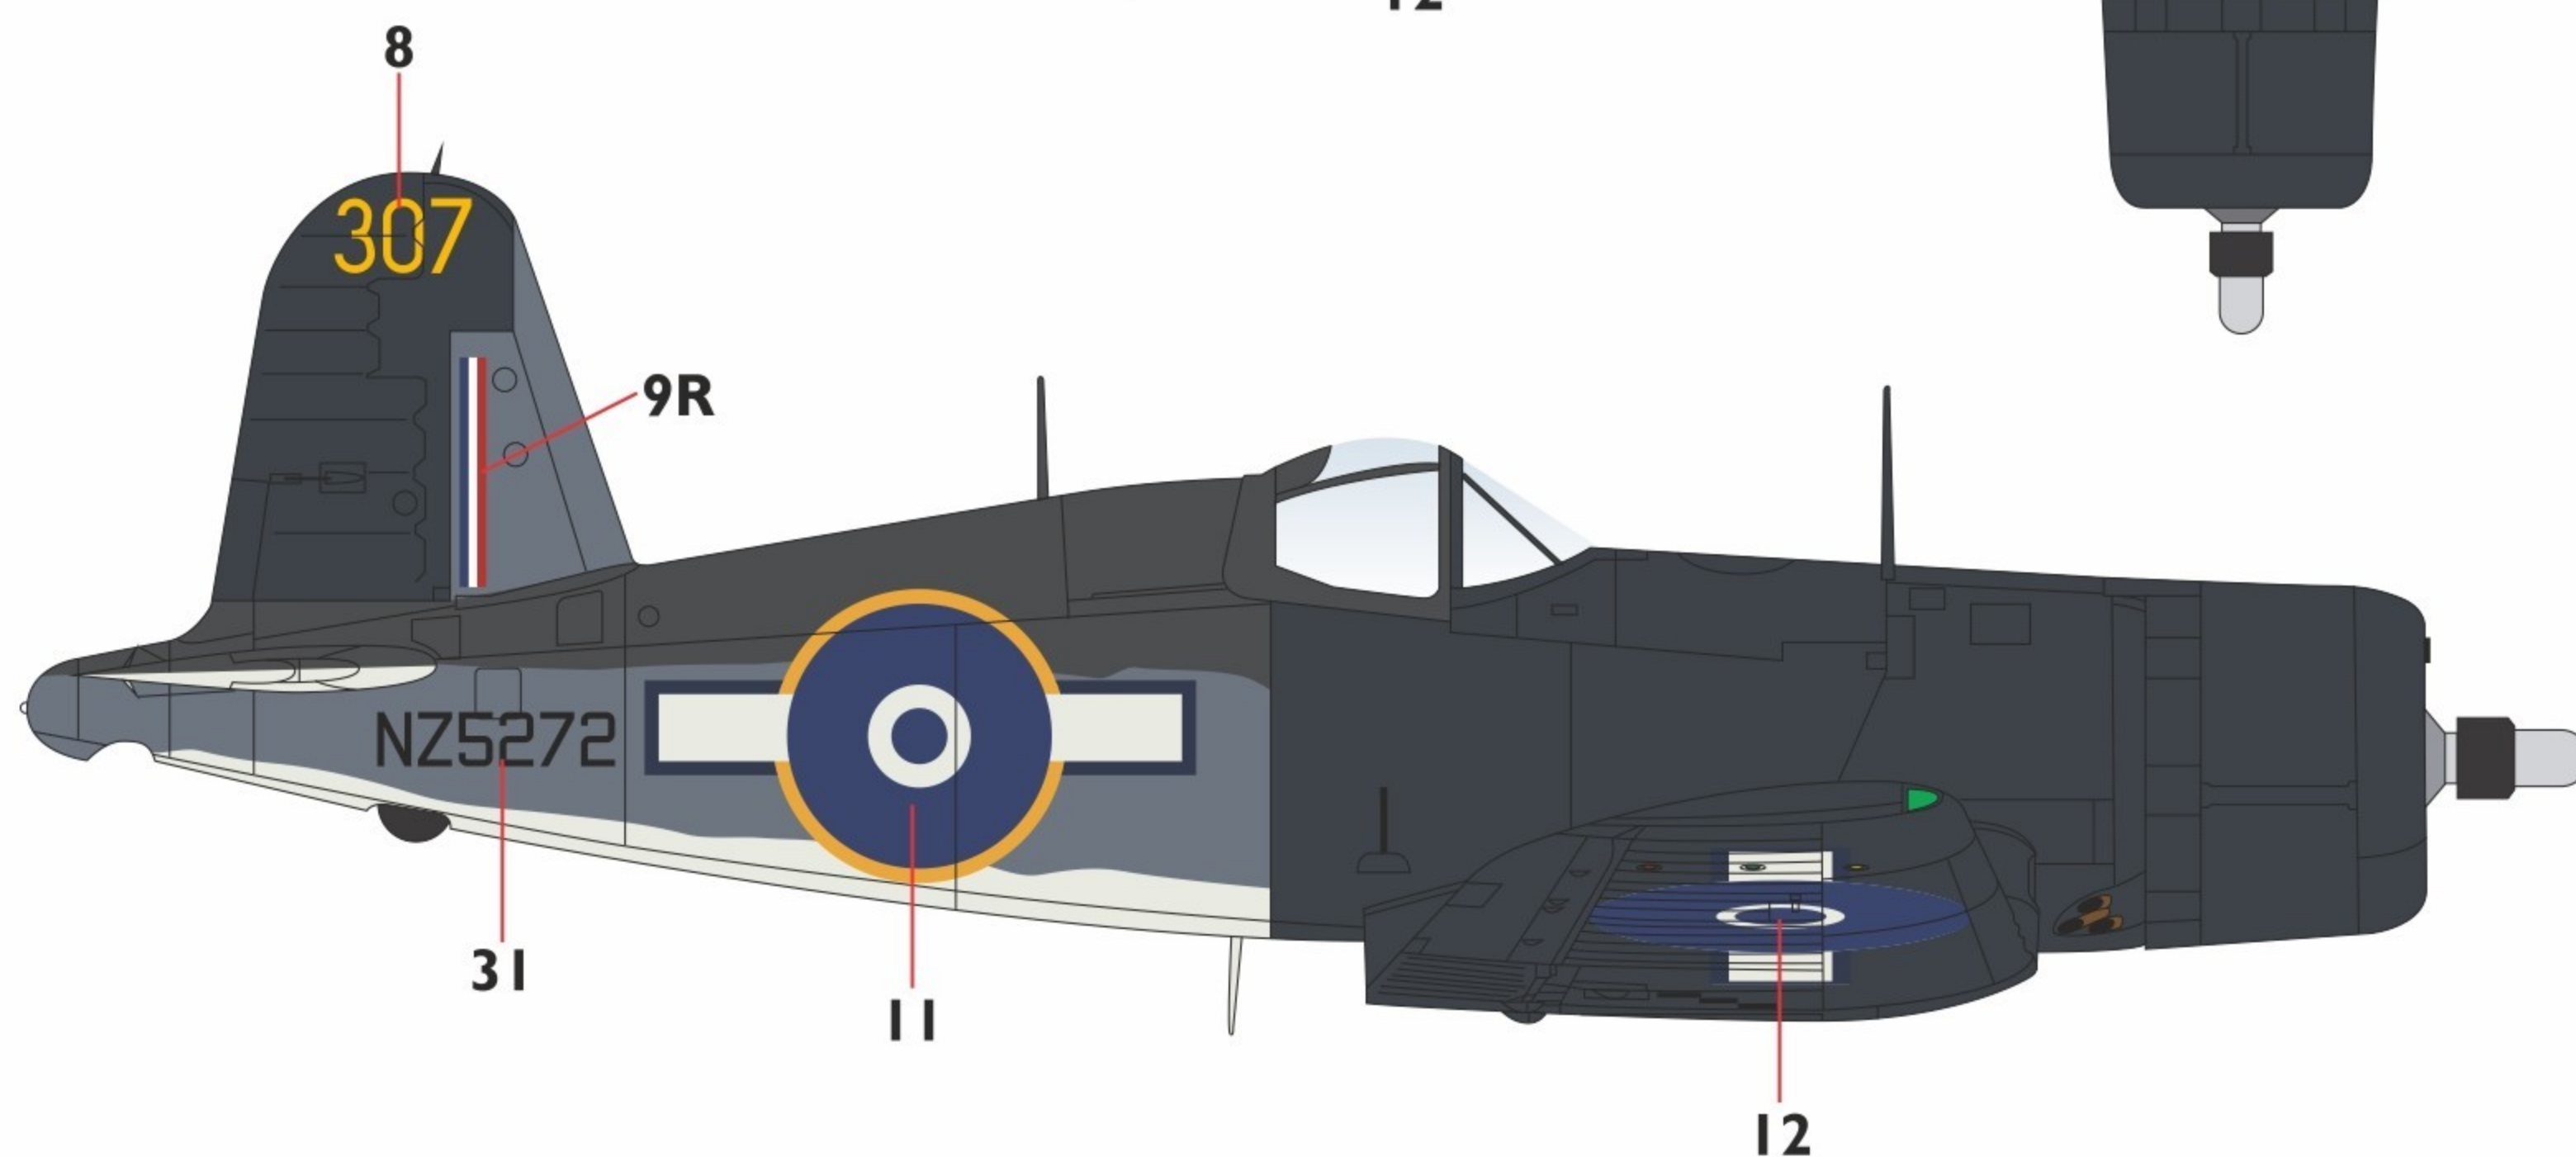

Light Grey
Humbrol 40
Xtracolour N/A
Xtracrylix N/A
Mr Color Aqueous N/A
MRP N/A
Vallejo Model Air N/A