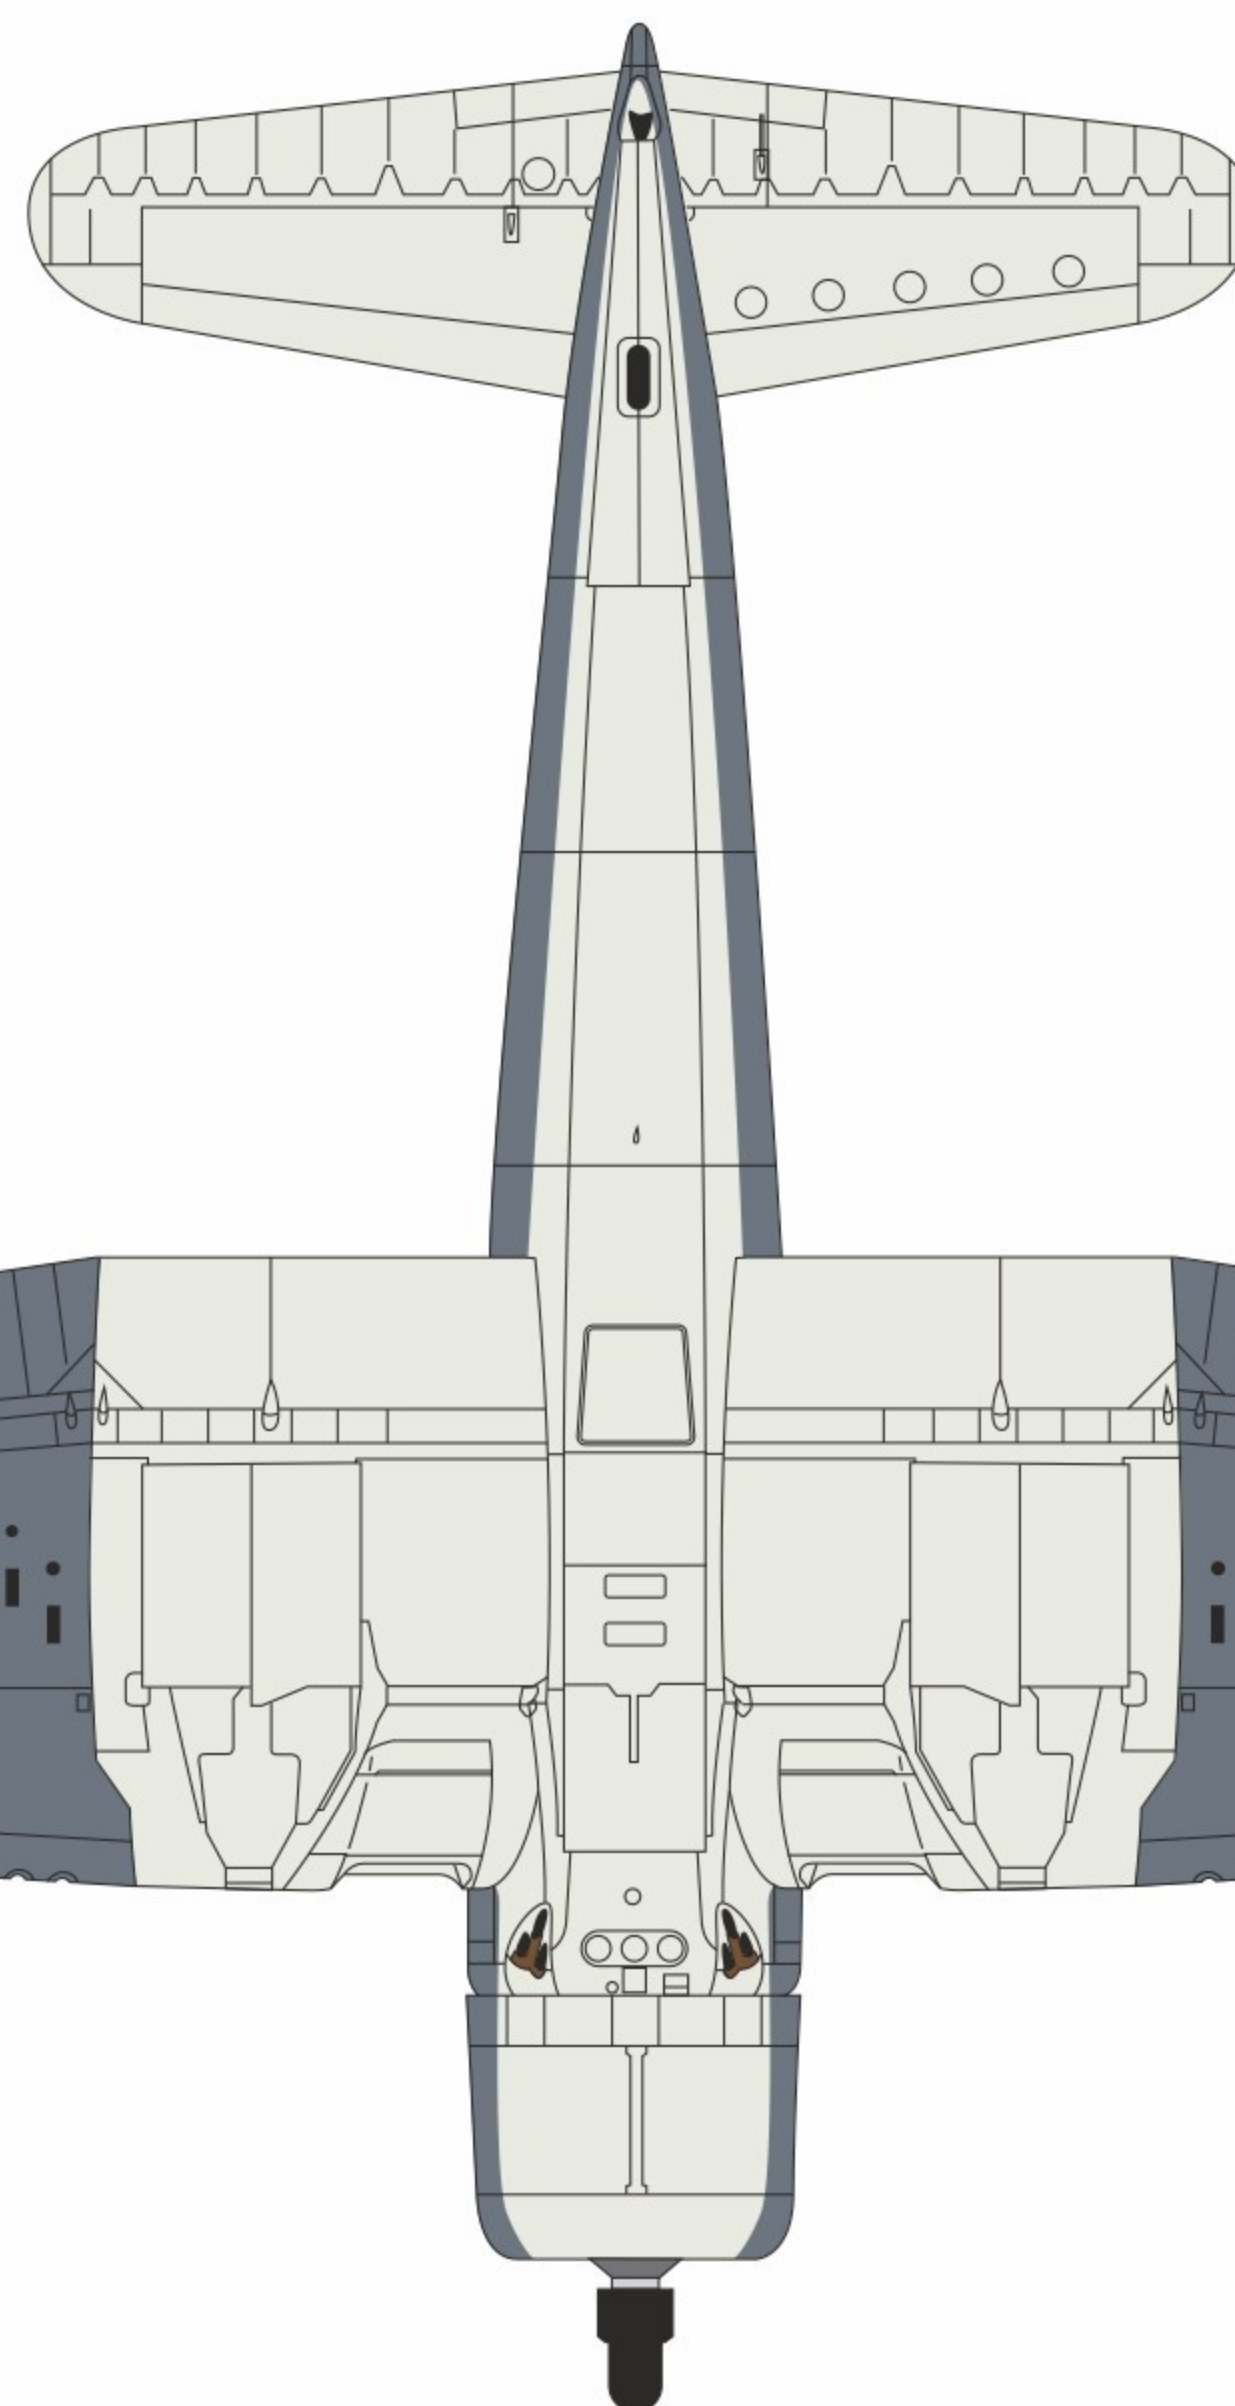

Vought Corsair Collection

Vought F4U-1A Corsair

Bu.No. 17965, 'K99/103'
of VMF 115, 'Joes Jokers',
US Marine Corps,
May, 1944.

7