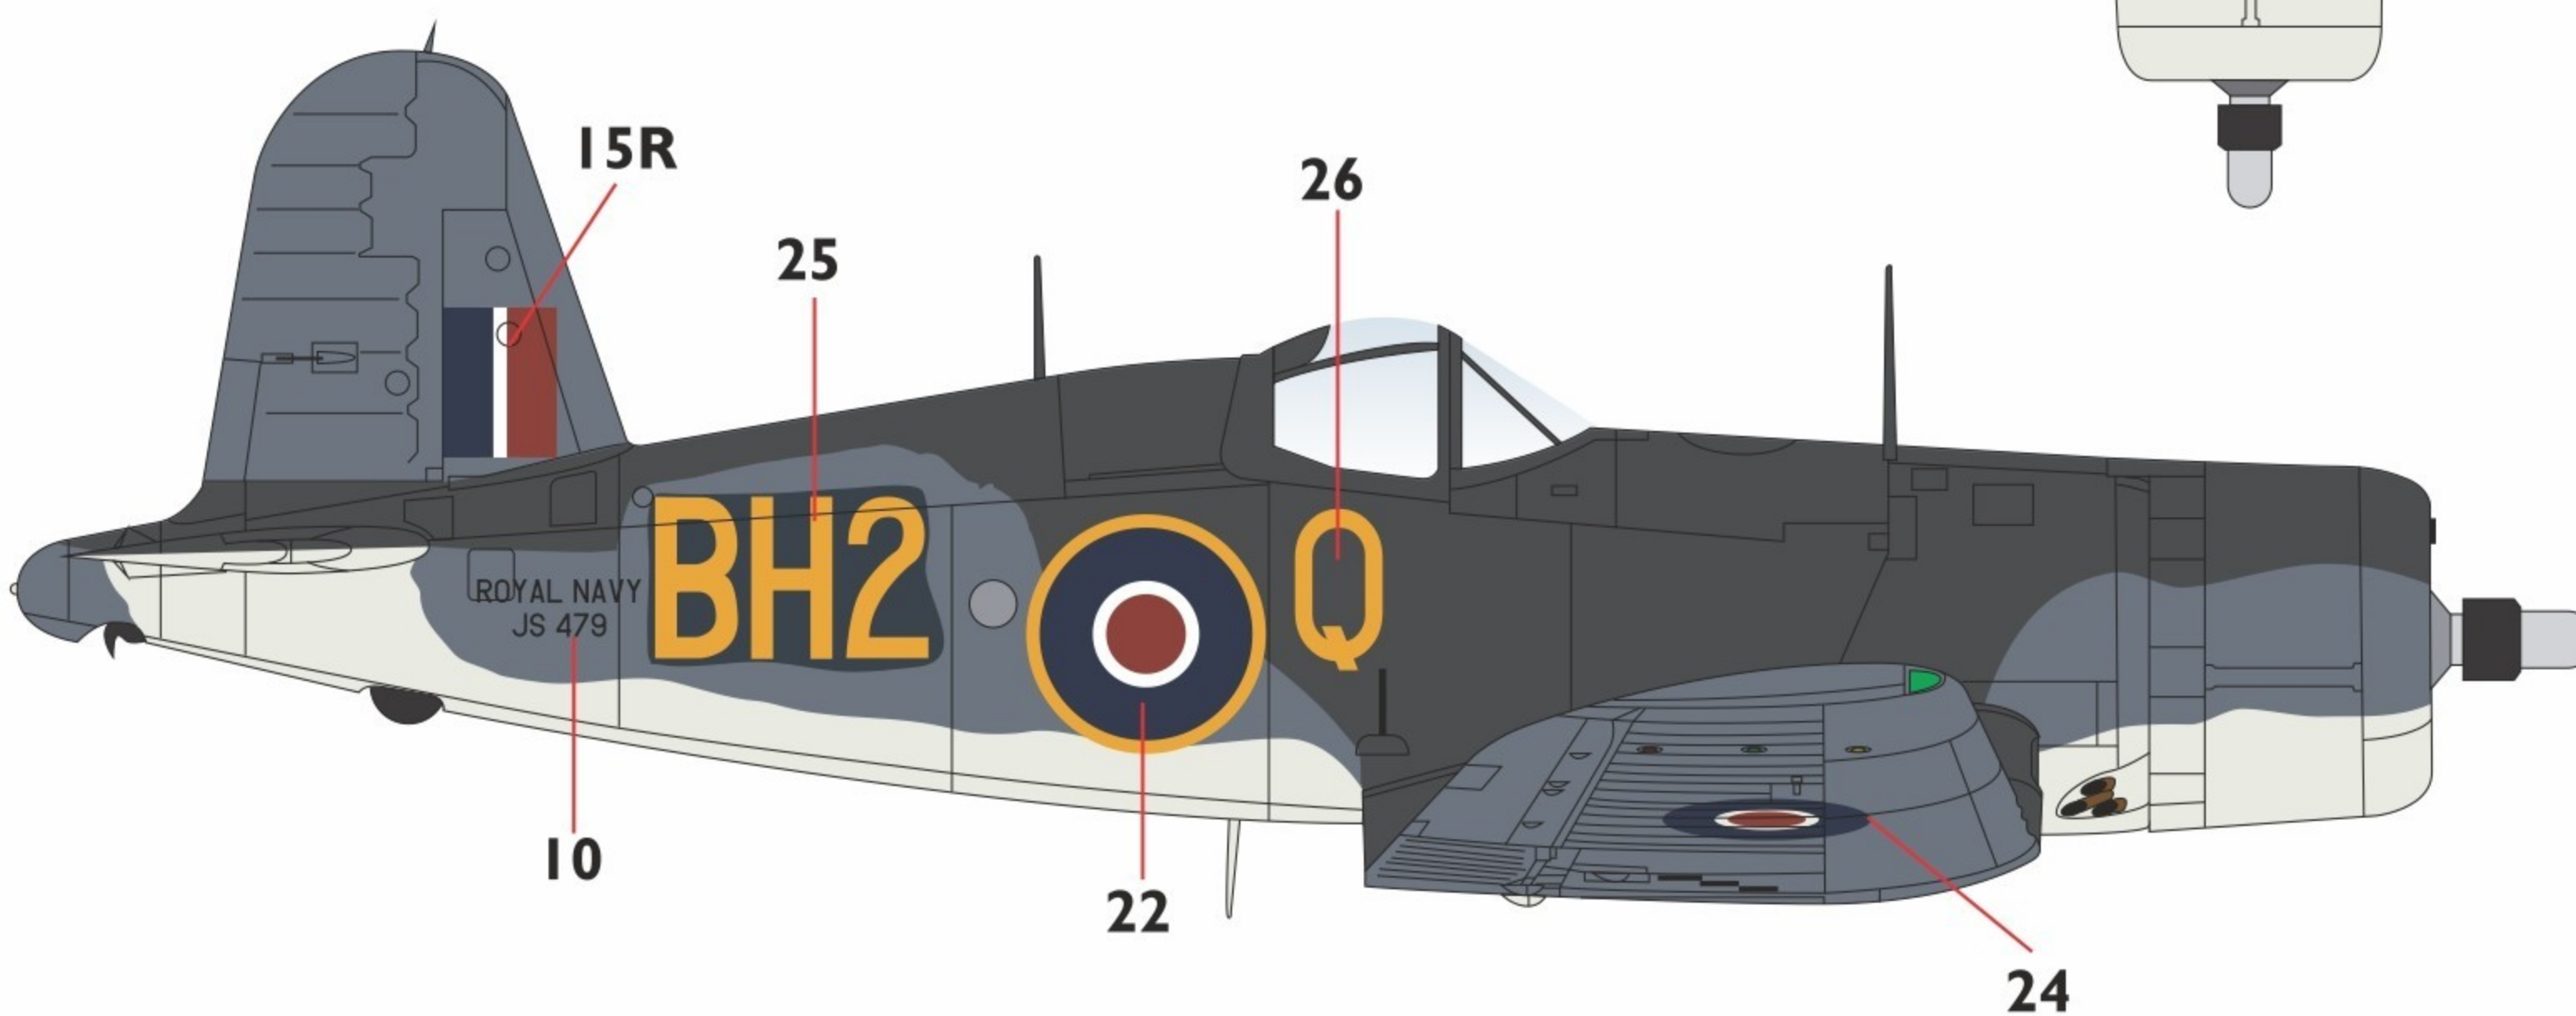

15R

25

26

10

22

24

15L

25

10

26

22

24