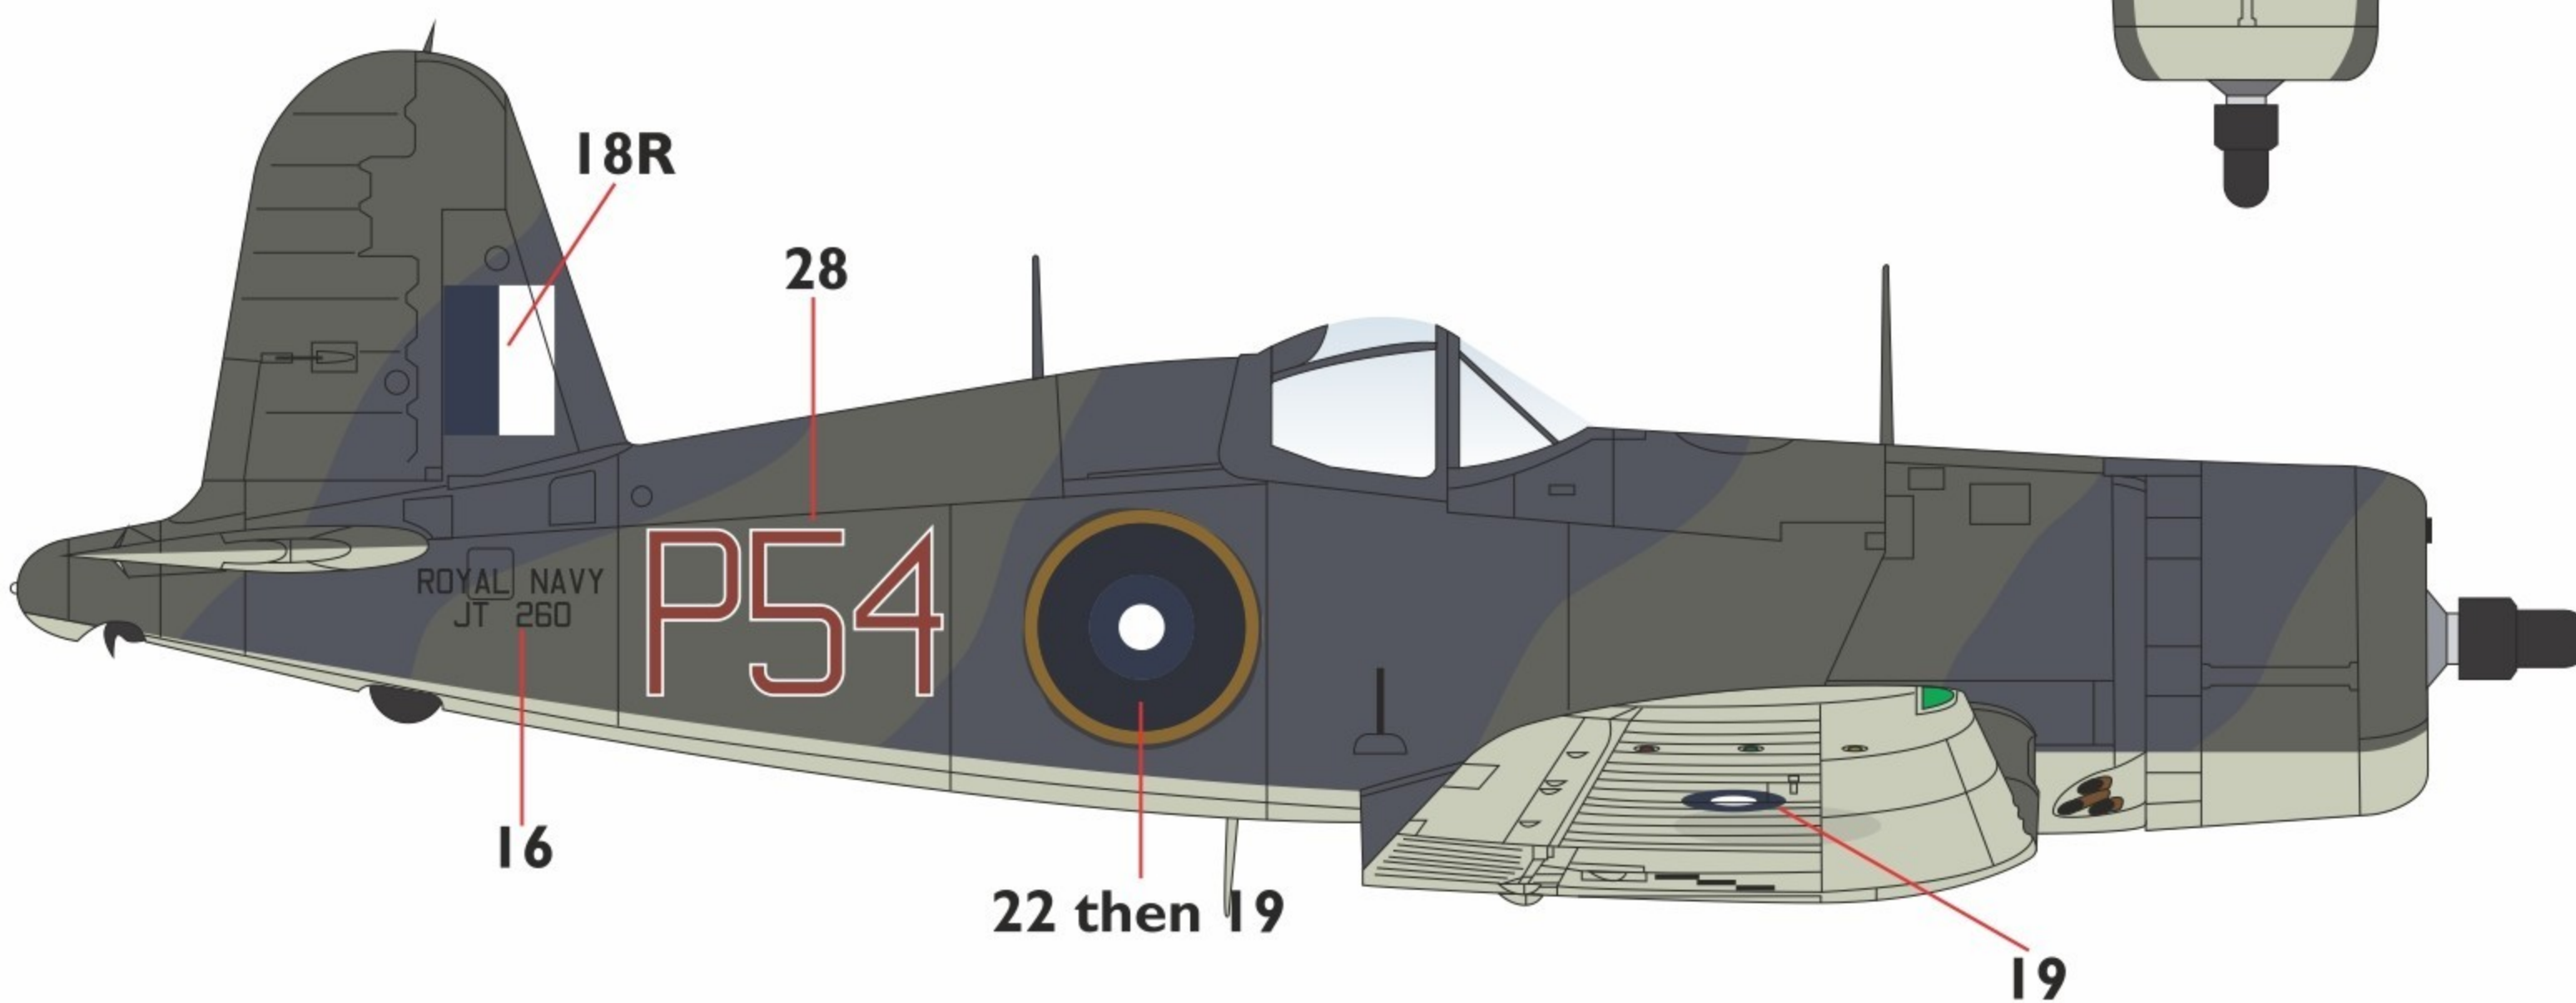

Vought Corsair Collection

Vought Corsair Mk.II

JJT260, 'P54',

of 757 Naval Operations Training Unit,
Royal Navy Fleet Air Arm
based at Puttalam, Ceylon,
July, 1944.

6

Modellers Note:

As with most FAA operated Corsairs JT260 had clipped wings.
Decal 22 needs to be applied on both sides of the fuselage
and given a transparent coating of the base camouflage colours
before applying decal 19.
Overpainted european theatre roundels were visible on JT260.
Modellers are advised to use a darker shade of the base colour to
create this effect.

- Dark Slate Grey
- Humbrol 31
- Xtracolour X025
- Xtracrylix XA1025
- Mr Color Aqueous N/A
- MRP 117
- Vallejo Model Air 71.309

- Extra Dark Sea Grey
- Humbrol 123
- Xtracolour X005
- Xtracrylix XA1005
- Mr Color Aqueous H333
- MRP 114
- Vallejo Model Air 71.110

- Black
- Humbrol 33
- Xtracolour X404
- Xtracrylix N/A
- Mr Color Aqueous H2
- MRP 176
- Vallejo Model Air 71.251

- Sky 'Type S'
- Humbrol 23
- Xtracolour X007
- Xtracrylix XA1007
- Mr Color Aqueous H74
- MRP 118
- Vallejo Model Air 71.302