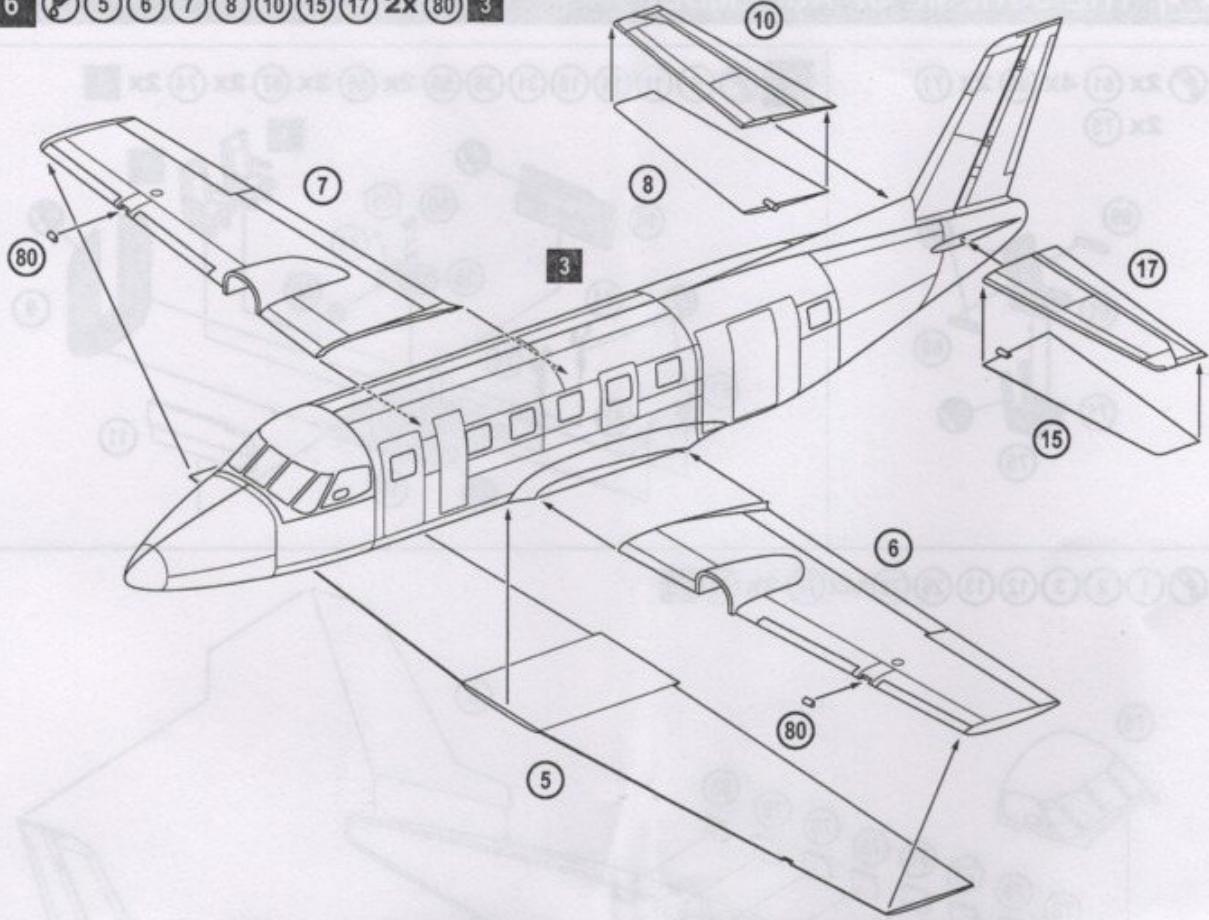

EMB-110 P-1

PLASTIC MODEL KITS
LIMITED EDITION
CAT.NO.72395

SPAN : 215 mm
LENGTH : 200 mm
PARTS : 148 pieces
SCALE:1/72

 The Embraer EMB 110 Bandeirante is a Brazilian twin-turboprop light transport aircraft designed by Embraer for military and civil use. The EMB 110 was designed by the French engineer Max Holste; it had been designed in line with specifications issued by the Brazilian Ministry of Aeronautics in 1965. Various customers in both the military and civilian sectors opted to procure the EMB 110 during its 22-year production run. As a result, production of the EMB 110 was terminated during 1990.

3 (1) (2) (3) (12) (13) (26) (76) 14x (78) 2x (83) **2**

4 2x (19) 2x (20) 2x (24)
2x

5 2x (21) 2x (22) 2x (64) 4x (65) 4x (66) 2x (68) 2x (4)
2x

6 5 6 7 8 10 15 17 2x 80 3

7 25 55 5 6

8  18 55 5 7

9  2x 30 2x 37 40 46 2x 70 81 2x 79 8