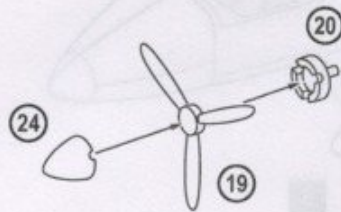

HUMBROL 145
MEDIUM GREY

COMPLETE SET

DECALS FOR ONE VERSION OF COLOURING
148 DETAILS FOR ASSEMBLY OF ONE MODEL

1 2x (61) 4x (69) 2x (71)
2x 2x (75)

2 9 (11) (14) (16) (31) (38) (50) 2x (56) 2x (67) 2x (74) 2x (1)

3 (1) (2) (3) (12) (13) (26) (76) 14x (78) 2x (83) **2**

4 2x (19) 2x (20) 2x (24)
2x

5 2x (21) 2x (22) 2x (64) 4x (65) 4x (66) 2x (68) 2x (4)
2x

6 5 6 7 8 10 15 17 2x 80 3

7 25 55 5 6

8  18 55 5 7

9  2x 30 2x 37 40 46 2x 70 81 2x 79 8