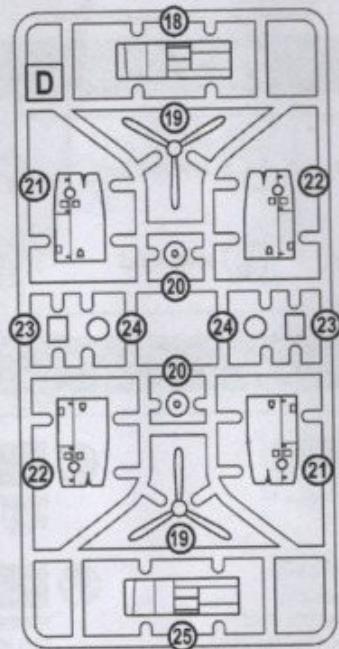

1

STAGES OF ASSEMBLY

1

NUMBER PARTS

1

APPLY DECALS

A

TO PAINT

HUMBROL 33
BLACK

E

HUMBROL 147
LIGHT GREY

F

HUMBROL 27002
POLISHED ALUMINIUM

G

HUMBROL 27004
GUN METAL

H

HUMBROL 145
MEDIUM GREY

COMPLETE SET

DECALS FOR ONE VERSION OF COLOURING
148 DETAILS FOR ASSEMBLY OF ONE MODEL

1 2x (61) 4x (69) 2x (71)
2x 2x (75)

2 9 (11) (14) (16) (31) (38) (50) 2x (56) 2x (67) 2x (74) 2x (1)

3 (1) (2) (3) (12) (13) (26) (76) 14x (78) 2x (83) **2**

4 2x (19) 2x (20) 2x (24)
2x

5 2x (21) 2x (22) 2x (64) 4x (65) 4x (66) 2x (68) 2x (4)
2x

6 5 6 7 8 10 15 17 2x 80 3

7 25 55 5 6

8  18 55 5 7

9  2x 30 2x 37 40 46 2x 70 81 2x 79 8