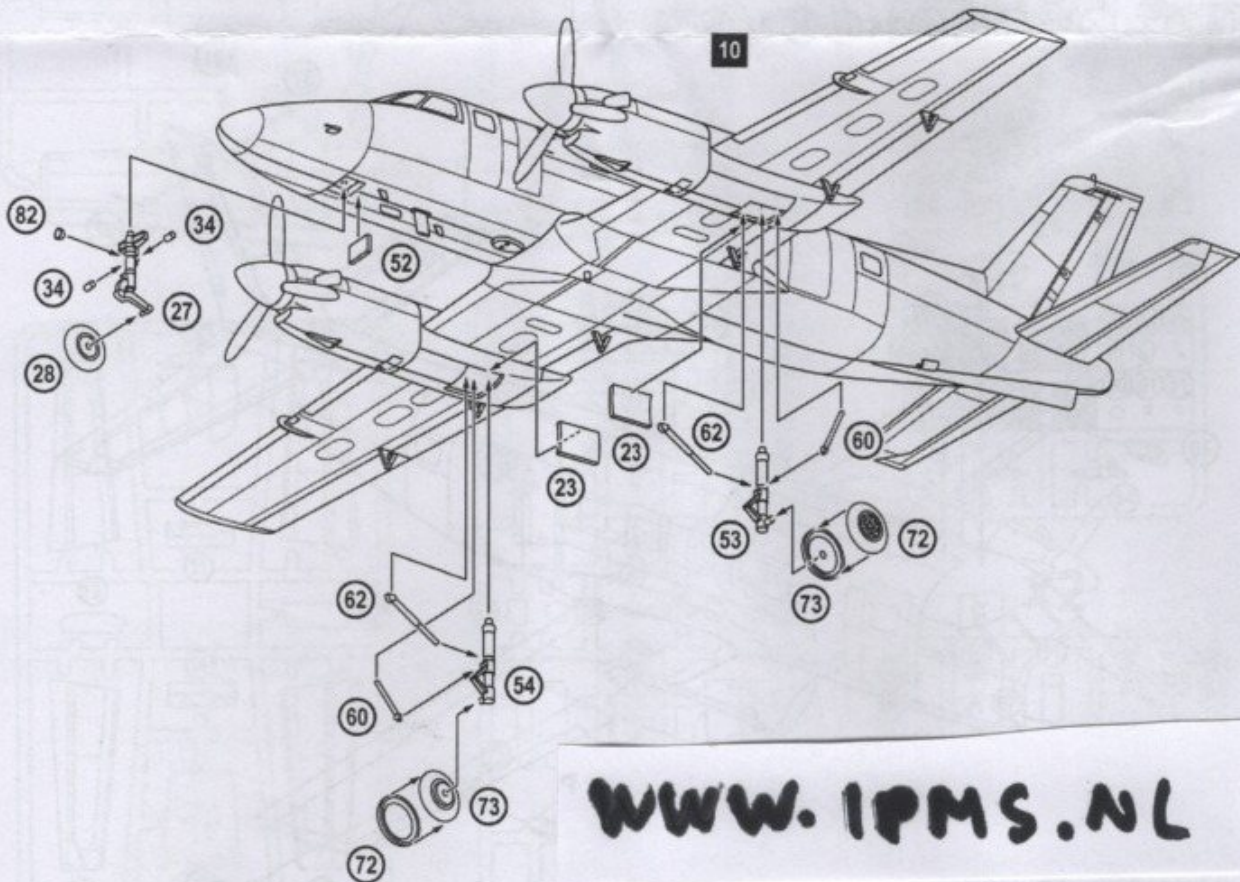

11 2x 23 27 28 2x 34 52 53 54 2x 60 2x 62 2x 72 2x 73 82 10