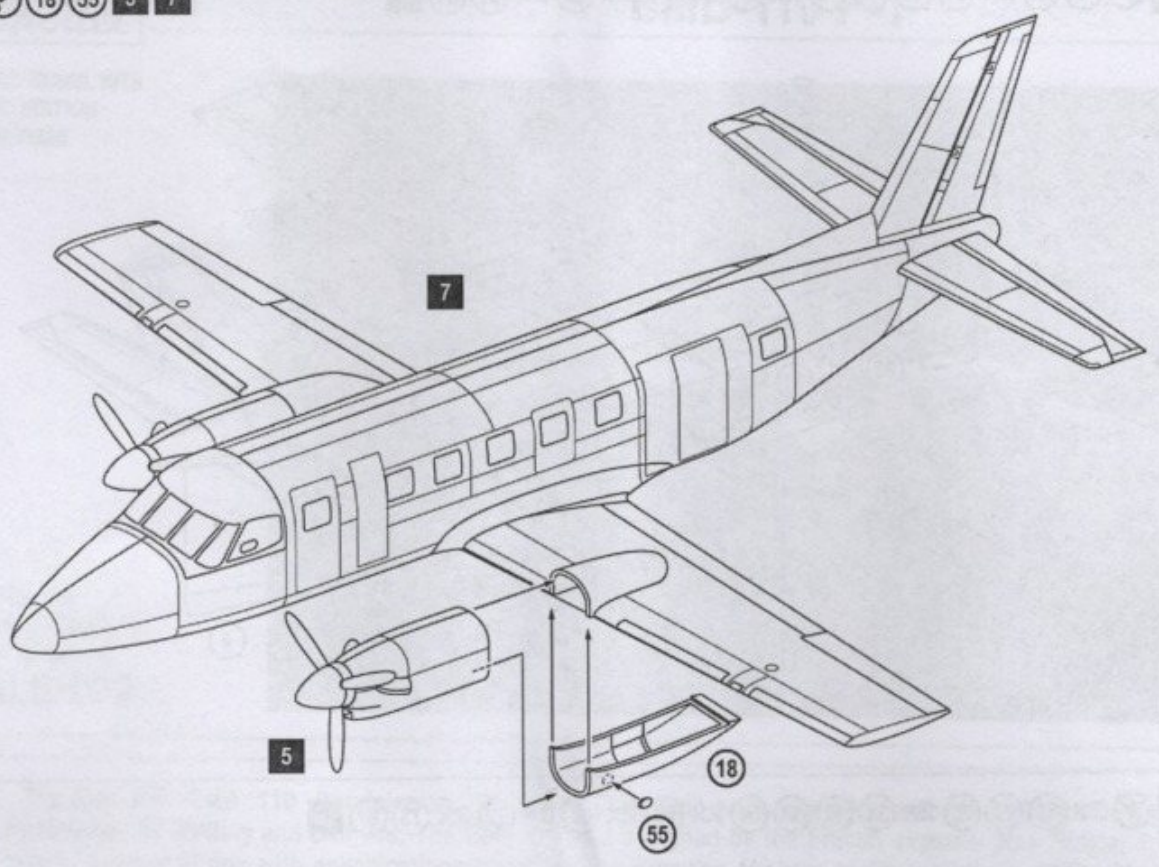

EMB-110 P-1

PLASTIC MODEL KITS
LIMITED EDITION
CAT.NO.72395

SPAN : 215 mm
LENGTH : 200 mm
PARTS : 148 pieces
SCALE:1/72

 The Embraer EMB 110 Bandeirante is a Brazilian twin-turboprop light transport aircraft designed by Embraer for military and civil use. The EMB 110 was designed by the French engineer Max Holste; it had been designed in line with specifications issued by the Brazilian Ministry of Aeronautics in 1965. Various customers in both the military and civilian sectors opted to procure the EMB 110 during its 22-year production run. As a result, production of the EMB 110 was terminated during 1990.

3 (1) (2) (3) (12) (13) (26) (76) 14x (78) 2x (83) **2**

4 2x (19) 2x (20) 2x (24)
2x

5 2x (21) 2x (22) 2x (64) 4x (65) 4x (66) 2x (68) 2x (4)
2x

6 5 6 7 8 10 15 17 2x 80 3

7 25 55 5 6

8  18 55 5 7

9  2x 30 2x 37 40 46 2x 70 81 2x 79 8