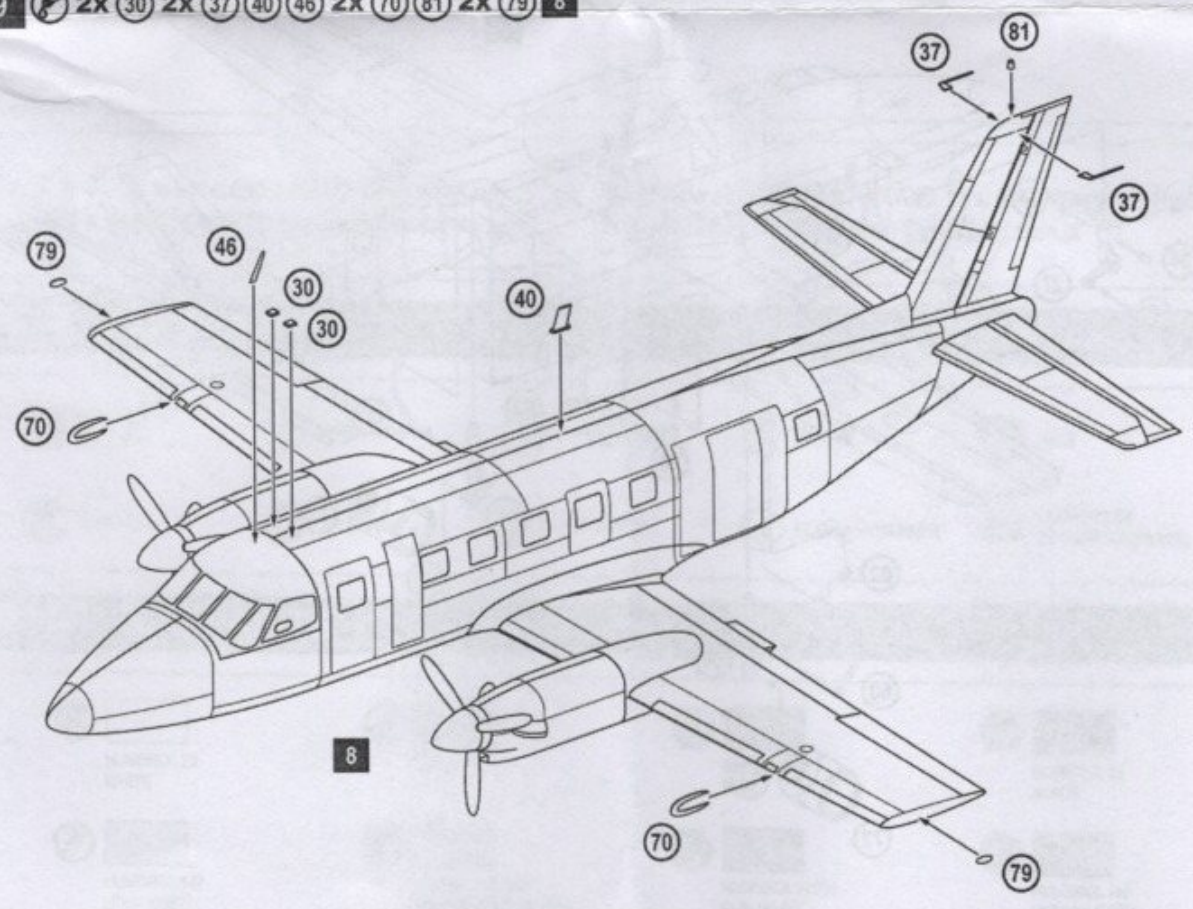

EMB-110 P-1

PLASTIC MODEL KITS
LIMITED EDITION
CAT.NO.72395

SPAN : 215 mm
LENGTH : 200 mm
PARTS : 148 pieces
SCALE:1/72

 The Embraer EMB 110 Bandeirante is a Brazilian twin-turboprop light transport aircraft designed by Embraer for military and civil use. The EMB 110 was designed by the French engineer Max Holste; it had been designed in line with specifications issued by the Brazilian Ministry of Aeronautics in 1965. Various customers in both the military and civilian sectors opted to procure the EMB 110 during its 22-year production run. As a result, production of the EMB 110 was terminated during 1990.

3 (1) (2) (3) (12) (13) (26) (76) 14x (78) 2x (83) **2**

4 2x (19) 2x (20) 2x (24)
2x

5 2x (21) 2x (22) 2x (64) 4x (65) 4x (66) 2x (68) 2x (4)
2x

6 5 6 7 8 10 15 17 2x 80 3

7 25 55 5 6

8  18 55 5 7

9  2x 30 2x 37 40 46 2x 70 81 2x 79 8