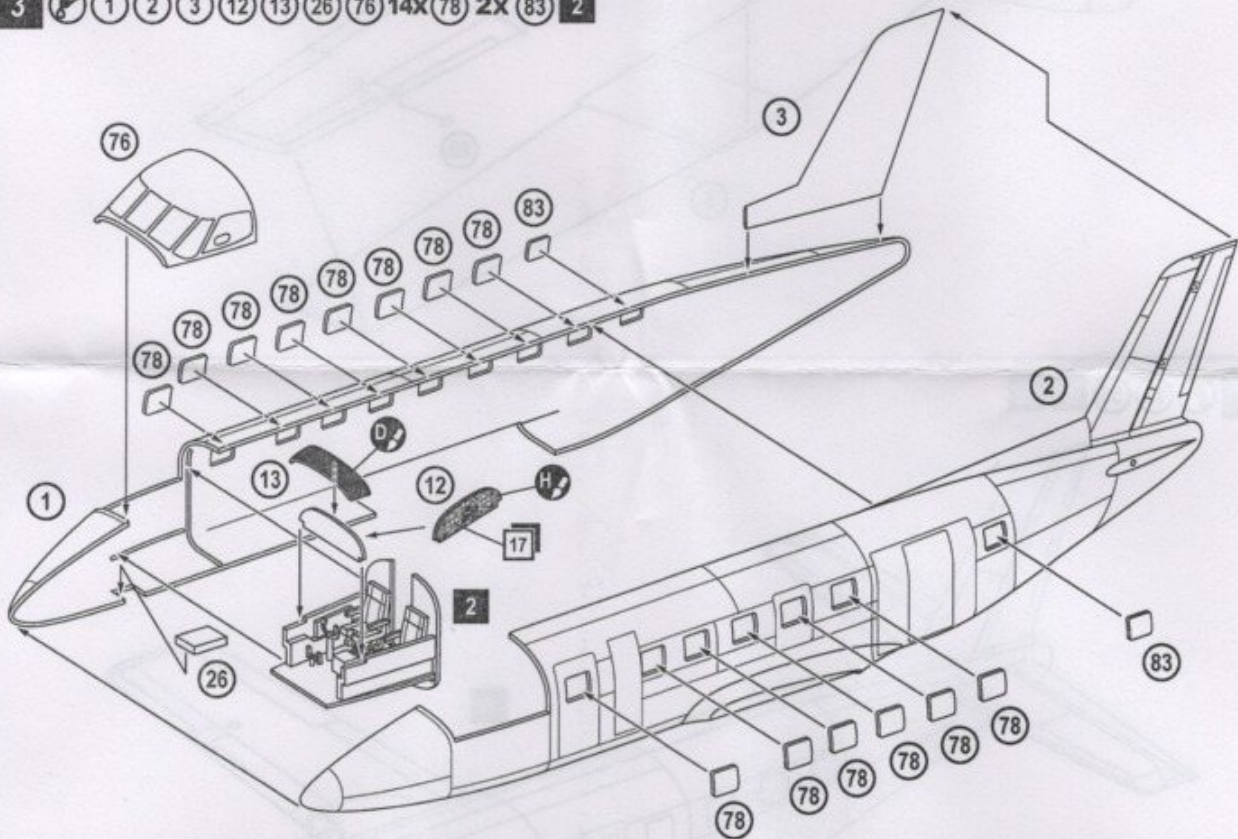

EMB-110 P-1

PLASTIC MODEL KITS
LIMITED EDITION
CAT.NO.72395

SPAN : 215 mm
LENGTH : 200 mm
PARTS : 148 pieces
SCALE:1/72

 The Embraer EMB 110 Bandeirante is a Brazilian twin-turboprop light transport aircraft designed by Embraer for military and civil use. The EMB 110 was designed by the French engineer Max Holste; it had been designed in line with specifications issued by the Brazilian Ministry of Aeronautics in 1965. Various customers in both the military and civilian sectors opted to procure the EMB 110 during its 22-year production run. As a result, production of the EMB 110 was terminated during 1990.

3 (1) (2) (3) (12) (13) (26) (76) 14x (78) 2x (83) **2**

4 2x (19) 2x (20) 2x (24)
2x

5 2x (21) 2x (22) 2x (64) 4x (65) 4x (66) 2x (68) 2x (4)
2x

6 5 6 7 8 10 15 17 2x 80 3

7 25 55 5 6

8  18 55 5 7

9  2x 30 2x 37 40 46 2x 70 81 2x 79 8