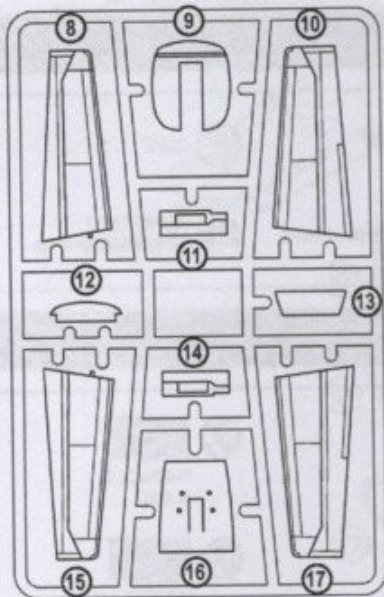

HUMBROL 33
BLACK

E

HUMBROL 147
LIGHT GREY

F

HUMBROL 27002
POLISHED ALUMINIUM

G

HUMBROL 27004
GUN METAL

H

HUMBROL 145
MEDIUM GREY

COMPLETE SET

DECALS FOR ONE VERSION OF COLOURING
148 DETAILS FOR ASSEMBLY OF ONE MODEL

1 2x (61) 4x (69) 2x (71)
2x 2x (75)

2 9 (11) (14) (16) (31) (38) (50) 2x (56) 2x (67) 2x (74) 2x (1)

3 (1) (2) (3) (12) (13) (26) (76) 14x (78) 2x (83) **2**

4 2x (19) 2x (20) 2x (24)
2x

5 2x (21) 2x (22) 2x (64) 4x (65) 4x (66) 2x (68) 2x (4)
2x

6 5 6 7 8 10 15 17 2x 80 3

7 25 55 5 6

8  18 55 5 7

9  2x 30 2x 37 40 46 2x 70 81 2x 79 8