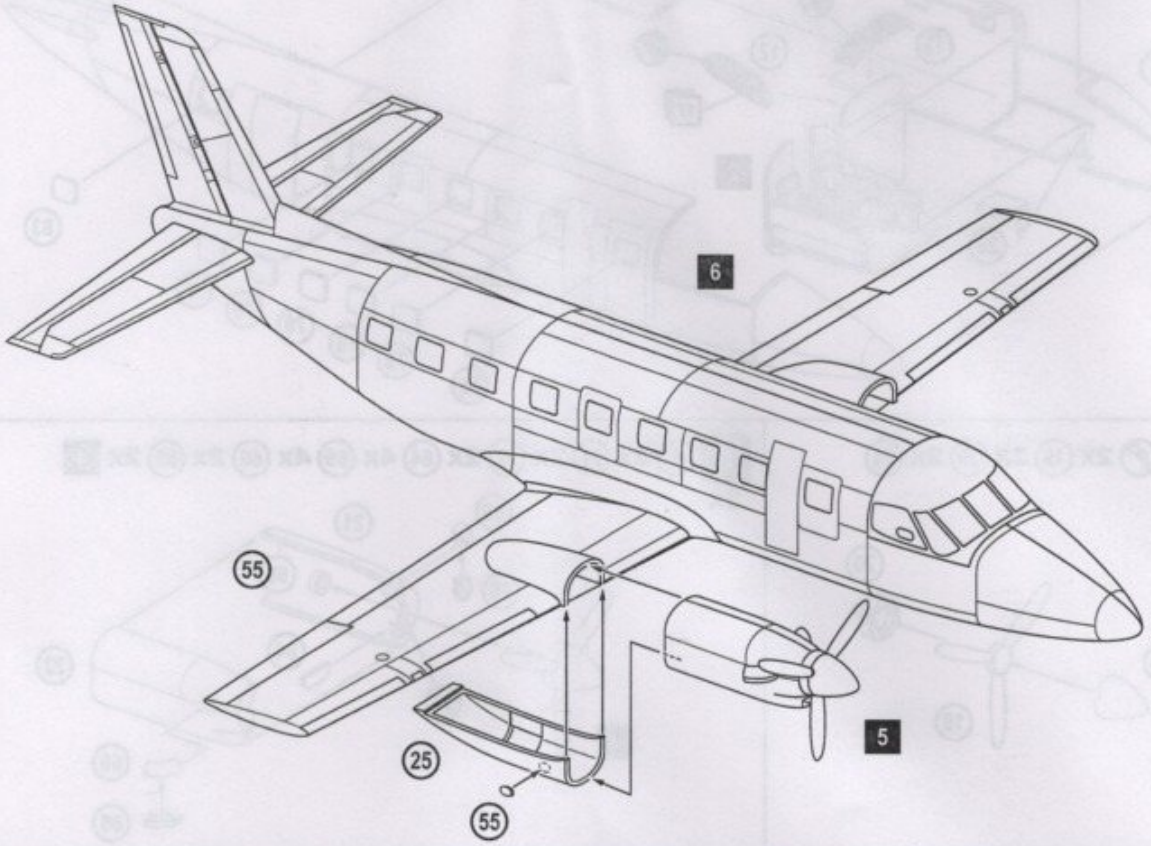

EMB-110 P-1

PLASTIC MODEL KITS
LIMITED EDITION
CAT.NO.72395

SPAN : 215 mm
LENGTH : 200 mm
PARTS : 148 pieces
SCALE:1/72

 The Embraer EMB 110 Bandeirante is a Brazilian twin-turboprop light transport aircraft designed by Embraer for military and civil use. The EMB 110 was designed by the French engineer Max Holste; it had been designed in line with specifications issued by the Brazilian Ministry of Aeronautics in 1965. Various customers in both the military and civilian sectors opted to procure the EMB 110 during its 22-year production run. As a result, production of the EMB 110 was terminated during 1990.

3 (1) (2) (3) (12) (13) (26) (76) 14x (78) 2x (83) **2**

4 2x (19) 2x (20) 2x (24)
2x

5 2x (21) 2x (22) 2x (64) 4x (65) 4x (66) 2x (68) 2x (4)
2x

6 5 6 7 8 10 15 17 2x 80 3

7 25 55 5 6

8  18 55 5 7

9  2x 30 2x 37 40 46 2x 70 81 2x 79 8