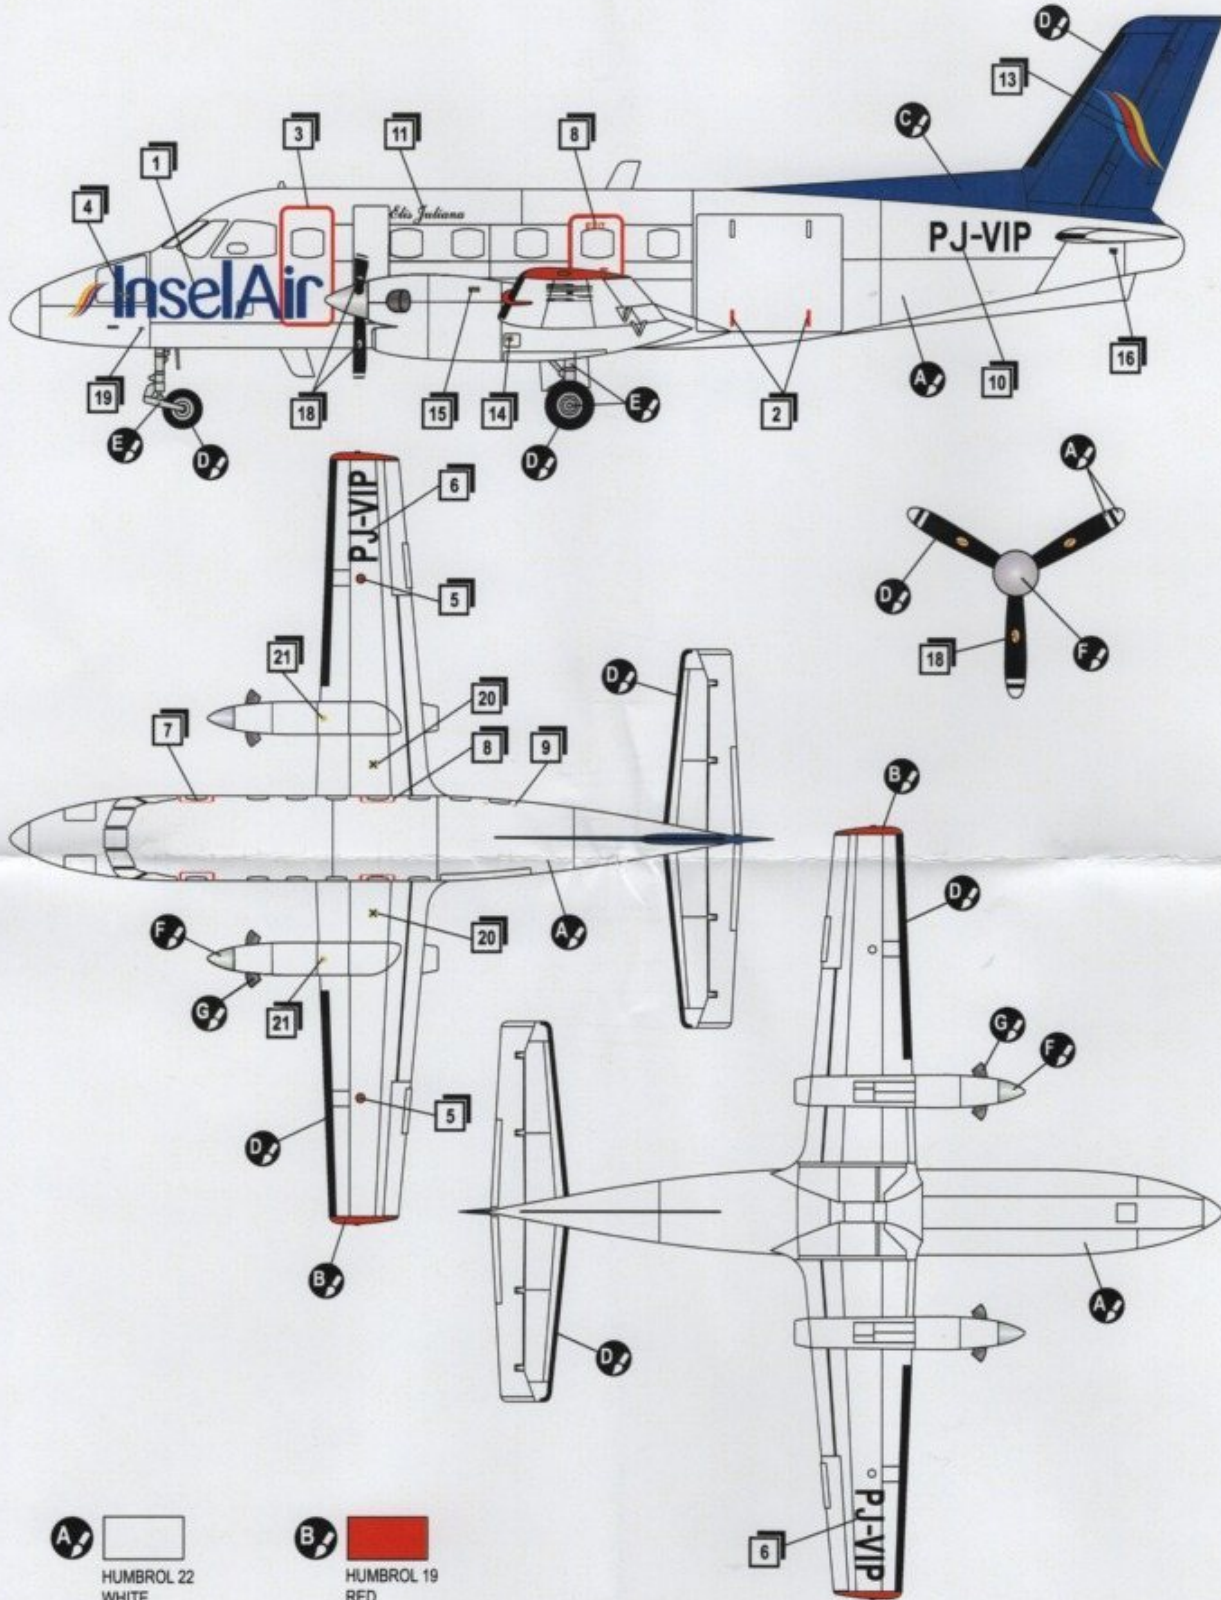

EMB-110 P-1

PLASTIC MODEL KITS
LIMITED EDITION
CAT.NO.72395

SPAN : 215 mm
LENGTH : 200 mm
PARTS : 148 pieces
SCALE:1/72

 The Embraer EMB 110 Bandeirante is a Brazilian twin-turboprop light transport aircraft designed by Embraer for military and civil use. The EMB 110 was designed by the French engineer Max Holste; it had been designed in line with specifications issued by the Brazilian Ministry of Aeronautics in 1965. Various customers in both the military and civilian sectors opted to procure the EMB 110 during its 22-year production run. As a result, production of the EMB 110 was terminated during 1990.

3 (1) (2) (3) (12) (13) (26) (76) 14x (78) 2x (83) **2**

4 2x (19) 2x (20) 2x (24)
2x

5 2x (21) 2x (22) 2x (64) 4x (65) 4x (66) 2x (68) 2x (4)
2x

6 5 6 7 8 10 15 17 2x 80 3

7 25 55 5 6

8  18 55 5 7

9  2x 30 2x 37 40 46 2x 70 81 2x 79 8

10 4 29 2x 35 40 41 43 2x 51 2x 57 2x 58 2x 59 81 9

11 2x 23 27 28 2x 34 52 53 54 2x 60 2x 62 2x 72 2x 73 82 10

WWW.IPMS.NL

EMB-110 P-1

A HUMBROL 22
WHITE

B HUMBROL 19
RED

C HUMBROL 14
BLUE

D HUMBROL 33
BLACK