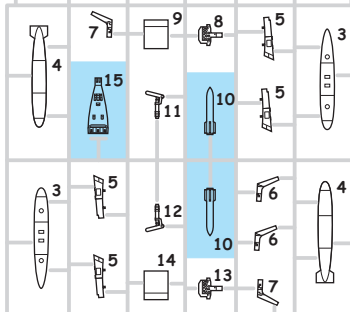

7418  
1:72

L-39C

eduard  
WEEKEND  
EDITION

PLASTIC PARTS

A>

B>

C>

Mr.COLOR	
C3	RED
C11	LIGHT GULL GRAY
C33	FLAT BLACK
C39	DARK YELLOW
C47	CLEAR RED
C62	FLAT WHITE

Carefully read instruction sheet before assembling. When you use glue or paint, do not use near open flame and use in well ventilated room. Keep out of reach of small children. Children must not be allowed to suck any part, or pull vinyl bag over the head.