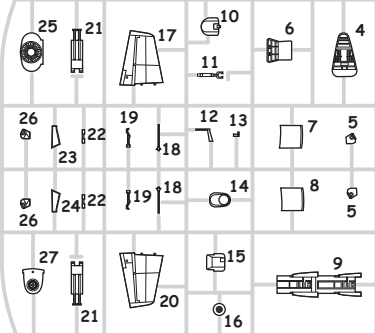

7418  
1:72

L-39C

eduard  
WEEKEND  
EDITION

PLASTIC PARTS

A>

B>

C>

Mr.COLOR	
C3	RED
C11	LIGHT GULL GRAY
C33	FLAT BLACK
C39	DARK YELLOW
C47	CLEAR RED
C62	FLAT WHITE

# L-39C Albatros, 00-0439 (N439RS) of the 412th Test Wing