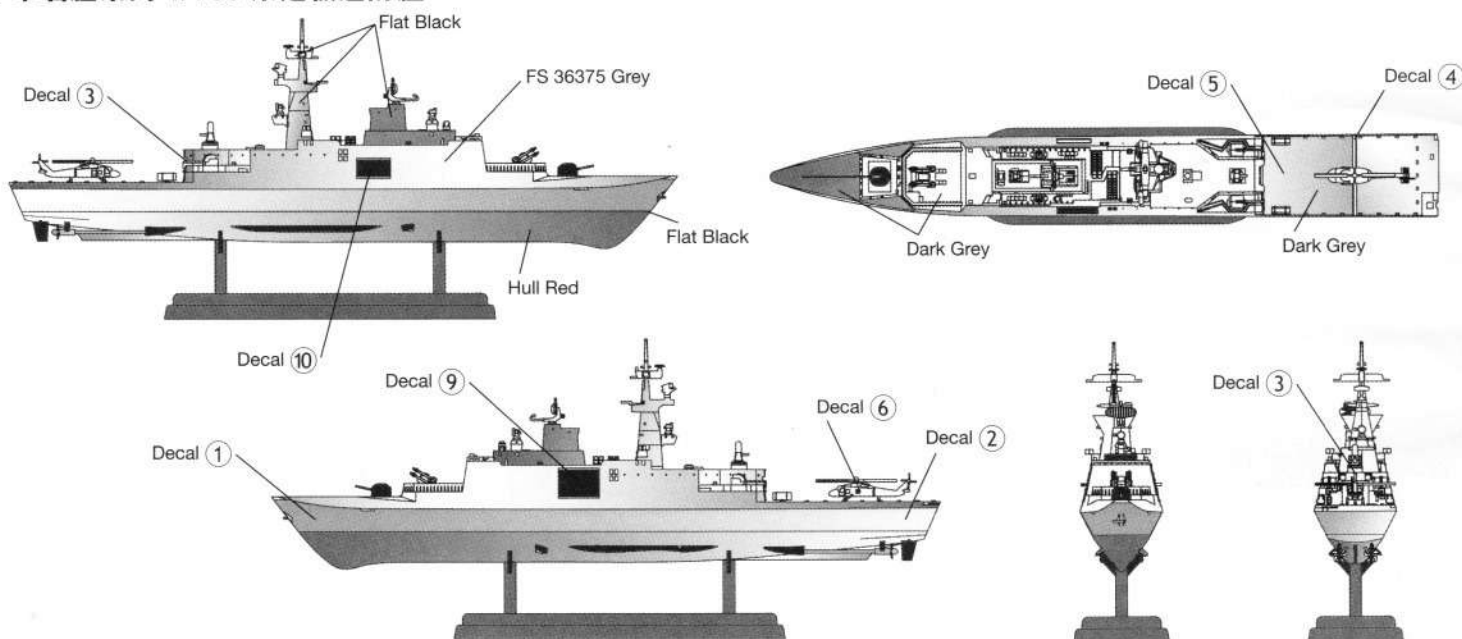

1/700 Scale Kang Ding Class Frigate 中華名艦系列 1/700 康定級巡防艦

• Decal & Colour Guide 水貼及塗裝指引

COLOR SUGGESTION 塗裝指引：

Gunze Sangyo	Hobby Color	Gunze Sangyo	Hobby Color	Humbrol	Tamiya
Grey FS36375	灰色	C-308	H-308	/	XF-25
Flat Black	消黑色	C-12	H-12	85	XF-1
Grey FS36270	灰色	J-306	H-45	/	XF-66
Hull Red	船底紅色	C-327	H-327	/	XF-9
Gold	金色	C-9	H-9	/	X-12
Flat White	消白色	C-62	C-11	/	XF-2/

READ BEFORE ASSEMBLING

- Carefully Study instruction before assembling. 組裝前請閱讀清楚製作指引。
- Keep plastic model glue and tools away from children. 膠水、油漆及工具勿讓小孩接觸。
- Do not use cement or paint near open flame or sparks. 膠水及油漆勿接觸火種。
- Do not work in closed room. 勿在密封地方製作模型。