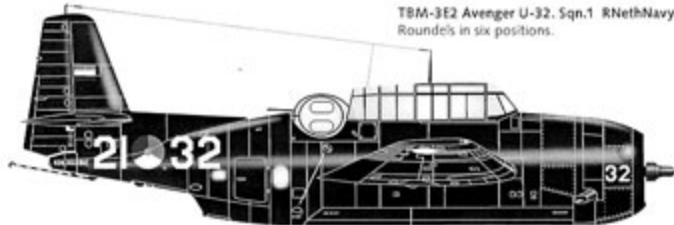

DDPS7072: Decalsheet Profile Avenger. 1:72 scale.

TBM-Avenger Koninklijke Marine Luchtvaartdienst/
Avenger Royal Netherlands Naval Air Service.
*Deze set behoort bij Dutch Profile TBM-Avenger.
Meer informatie en details in deze profile.
More information and details see Profile TBM-Avenger*

TBM-3W2 Avenger P-119. Sqn. 2 RNethNavy.
Roundels in six positions.

Overall Gloss Sea Blue
ANA 623 FS250242
Xtracolor X-121
Humbrol 181

Note: position of wing roundels of are nearer to fuselage than on 'Strike' Avenger.

TBM-3E2 Avenger U-32, Sqn.1 RNethNavy.
Roundels in six positions.

TBM-352 Avenger A-12, Sqn.2 RNethNavy.
Roundels in six positions. 'Goofy' on both sides

TBM-352 Avenger A-14, Sqn.2 RNethNavy.
Roundels in six positions. 'HoelaHoep' on both sides.