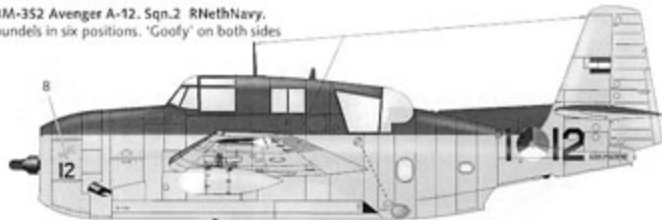

DDPS7072: Decalsheet Profile Avenger. 1:72 scale.

TBM-Avenger Koninklijke Marine Luchtvaartdienst/
Avenger Royal Netherlands Naval Air Service.
*Deze set behoort bij Dutch Profile TBM-Avenger.
Meer informatie en details in deze profile.
More information and details see Profile TBM-Avenger*

TBM-3W2 Avenger P-119. Sqn. 2 RNethNavy.
Roundels in six positions.

Overall Gloss Sea Blue
ANA 623 FS250242
Xtracolor X-121
Humbrol 181

Note: position of wing roundels of are nearer to fuselage than on 'Strike' Avenger.

TBM-3E2 Avenger U-32, Sqn.1 RNethNavy.
Roundels in six positions.

TBM-352 Avenger A-12, Sqn.2 RNethNavy.
Roundels in six positions. 'Goofy' on both sides

TBM-352 Avenger A-14, Sqn.2 RNethNavy.
Roundels in six positions. 'HoelaHoep' on both sides.