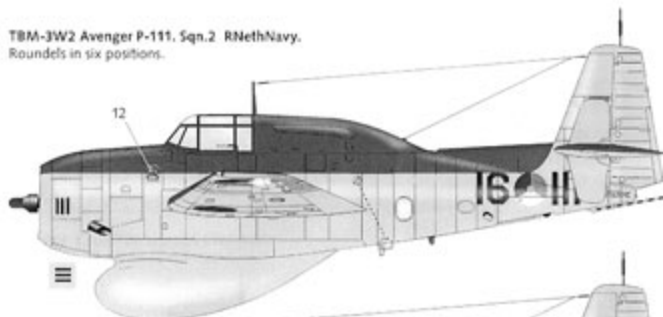

Gloss Extra Dark Sea Grey
FS26099
Xtracolor X-5
Humbrol 123

Gloss Sky F524424
Xtracolor X-7
Humbrol 90

Inside wheeldoors and inside
wheelwells: Gloss White
(Grey and Sky version)

TBM-3W2 Avenger P-111, Sqn.2 RNethNavy.
Roundels in six positions.