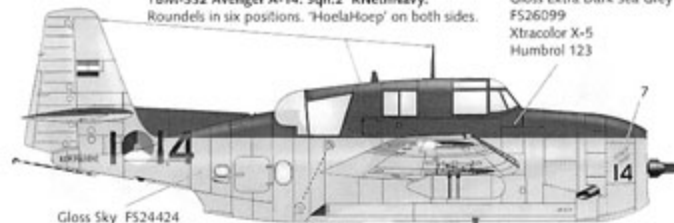

TBM-352 Avenger A-14, Sqn.2 RNethNavy.
Roundels in six positions. 'HoelaHoep' on both sides.

Gloss Extra Dark Sea Grey
FS26099
Xtracolor X-5
Humbrol 123

Gloss Sky F524424
Xtracolor X-7
Humbrol 90