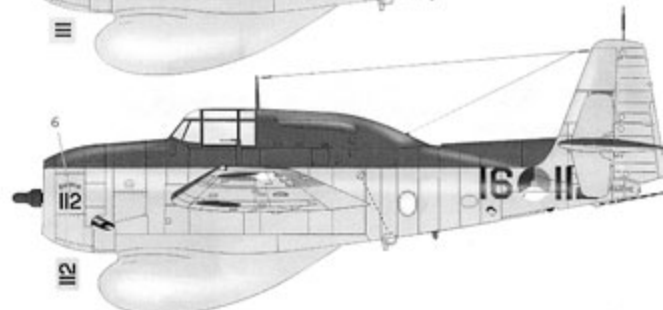

Gloss Extra Dark Sea Grey
FS26099
Xtracolor X-5
Humbrol 123

Gloss Sky F524424
Xtracolor X-7
Humbrol 90

Inside wheeldoors and inside
wheelwells: Gloss White
(Grey and Sky version)

TBM-3W2 Avenger P-111, Sqn.2 RNethNavy.
Roundels in six positions.