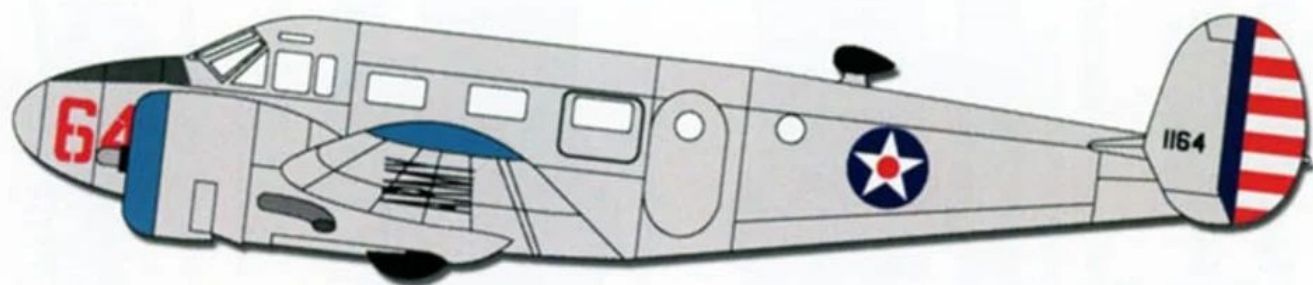

# Beech UC-45S

USAAF, USN and USAF

# SuperScale No. MS720908 USAAF, USN and USAF, Beech D-18/UC-45J Expedito

Pre WWII D-18  
Location unknown

UC-45J  
Pensacola NAS  
Florida

UC-45J  
McClellan AFB  
Sacramento, California

Color  
Reference