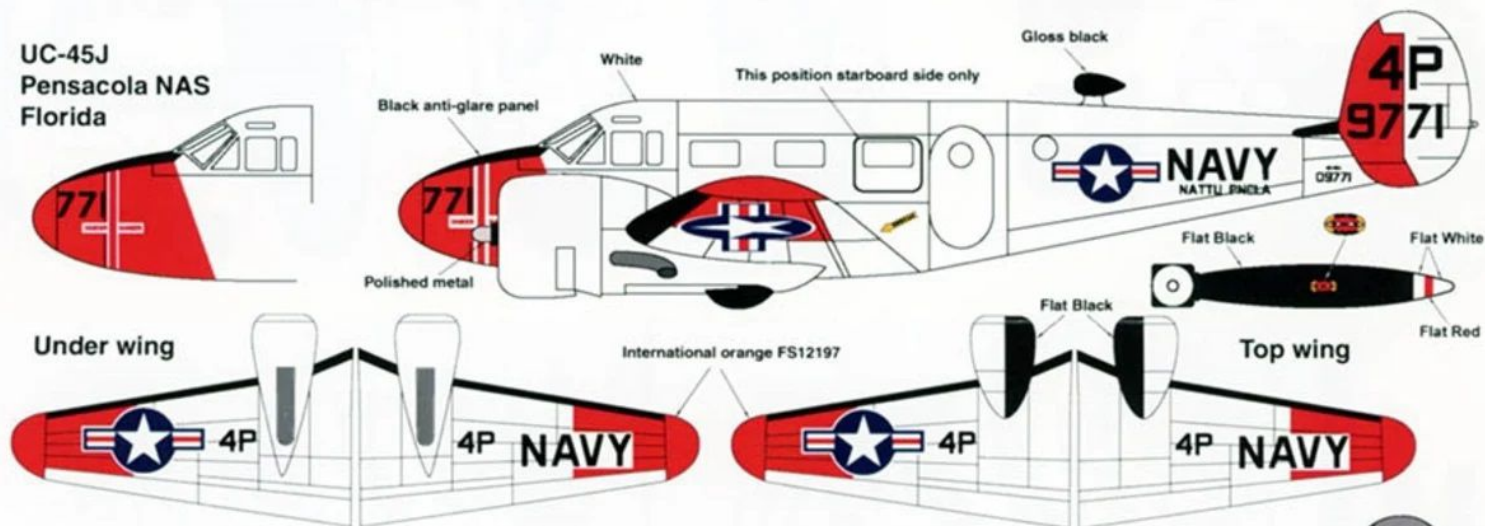

# Beech UC-45S

USAAF, USN and USAF

# SuperScale No. MS720908 USAAF, USN and USAF, Beech D-18/UC-45J Expedito

Pre WWII D-18  
Location unknown

UC-45J  
Pensacola NAS  
Florida

UC-45J  
McClellan AFB  
Sacramento, California

Color  
Reference