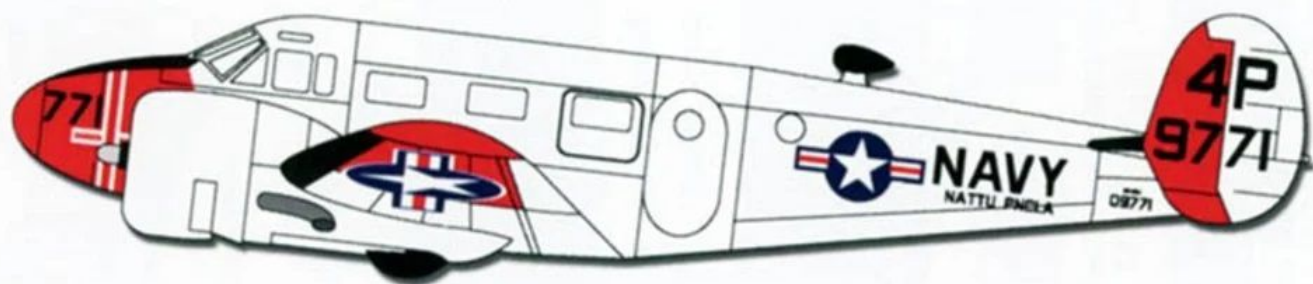

# Beech UC-45S

USAAF, USN and USAF

# SuperScale No. MS720908 USAAF, USN and USAF, Beech D-18/UC-45J Expedito

Pre WWII D-18  
Location unknown

UC-45J  
Pensacola NAS  
Florida

UC-45J  
McClellan AFB  
Sacramento, California

Color  
Reference