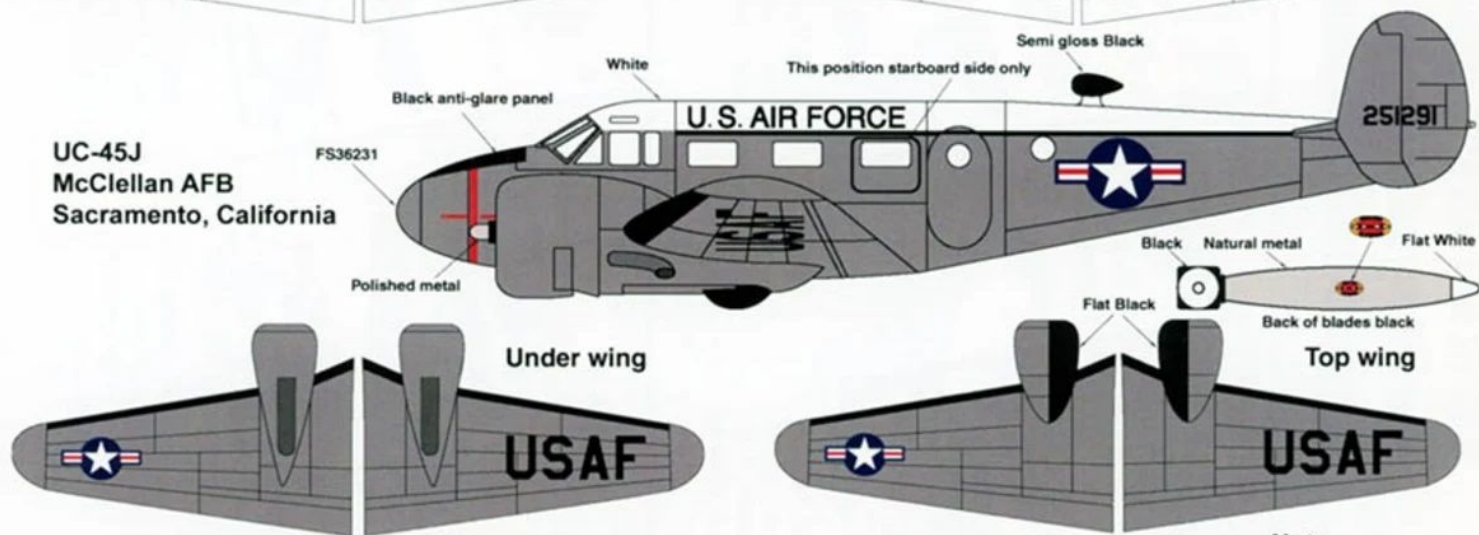

# Beech UC-45S

USAAF, USN and USAF

# SuperScale No. MS720908 USAAF, USN and USAF, Beech D-18/UC-45J Expedito

Pre WWII D-18  
Location unknown

UC-45J  
Pensacola NAS  
Florida

UC-45J  
McClellan AFB  
Sacramento, California

Color  
Reference