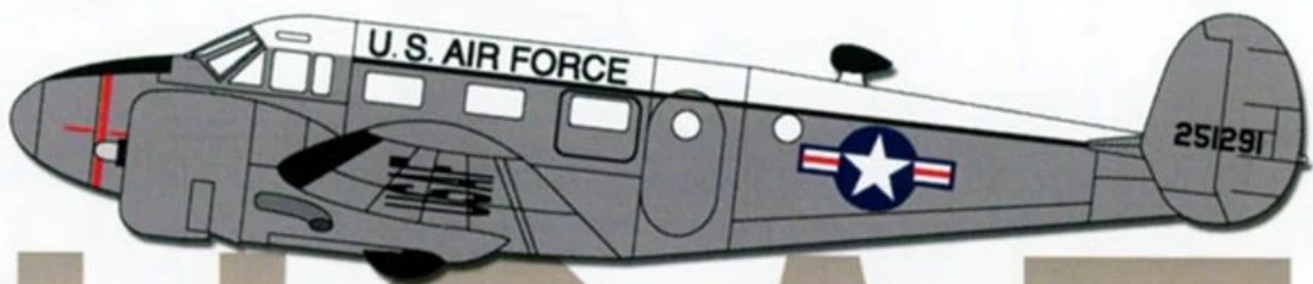

# Beech UC-45S

USAAF, USN and USAF

# SuperScale No. MS720908 USAAF, USN and USAF, Beech D-18/UC-45J Expedito

Pre WWII D-18  
Location unknown

UC-45J  
Pensacola NAS  
Florida

UC-45J  
McClellan AFB  
Sacramento, California

Color  
Reference