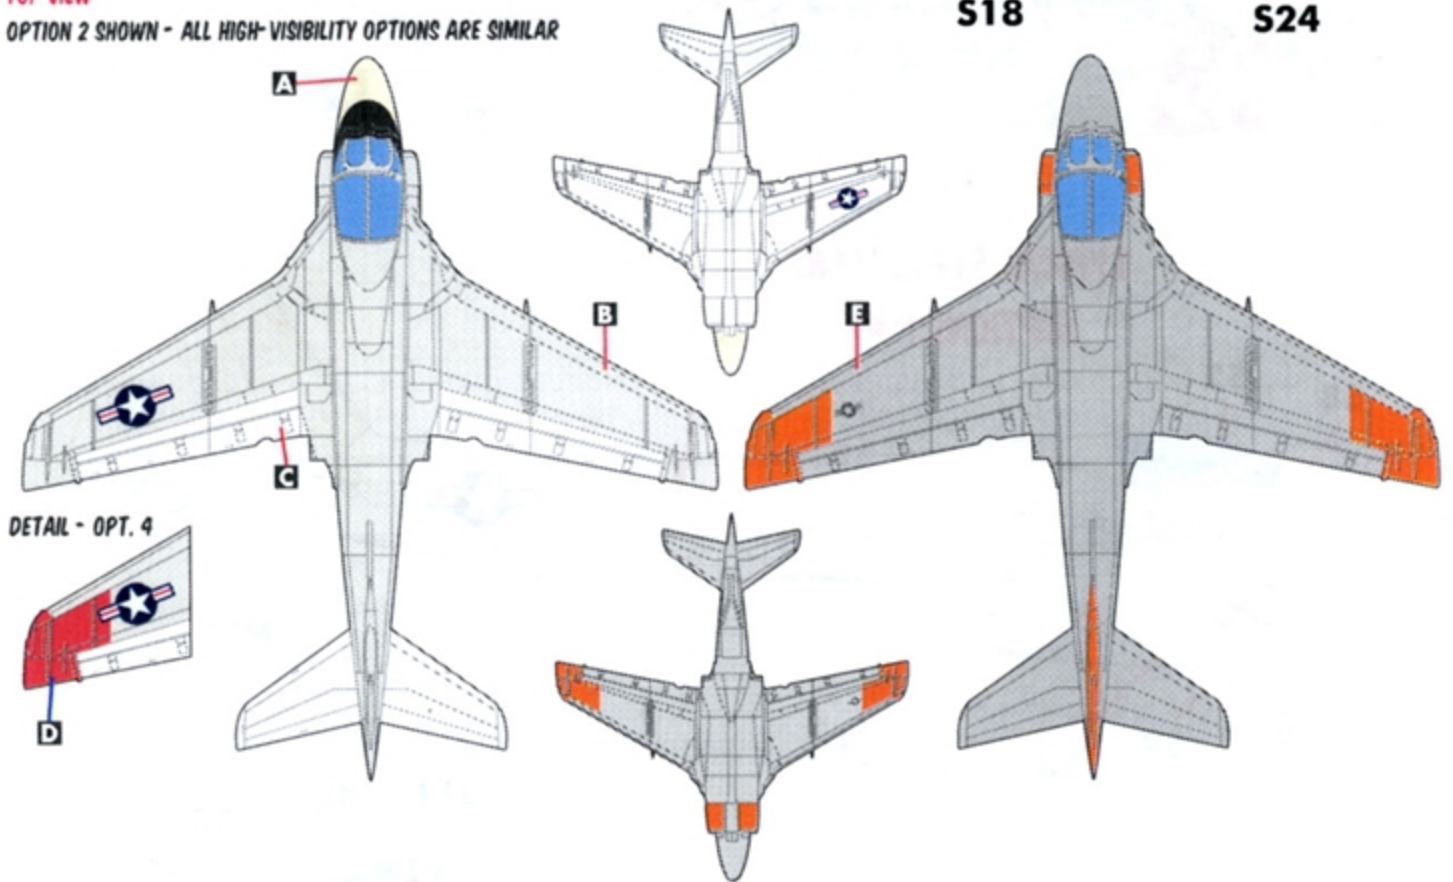

A-6A/E

US NAVY TEST INTRUDERS

SIX OPTIONS FOR A-6A/E
US NAVY TEST INTRUDERS
DESIGNED FOR THE REVELL / KINETIC KITS

1/48 SCALE

DECALS PRINTED BY

OPTION 1: A-6A BUNO. 151784
NAVAL MISSILE CENTER, PT. MUGU

NOTE EARLY (PERFORATED) AIRBRAKES

OPTION 6: A-6E BUNO. 156926
NAWC

TYPICAL STENCILLING
(OPTIONS 1-4)

**TYPICAL STENCILLING
(OPTIONS 5-6)**

TOP VIEW

OPTION 2 SHOWN - ALL HIGH-VISIBILITY OPTIONS ARE SIMILAR

DETAIL - OPT. 4

- A** RADOME TAN (FS33613)
- B** LIGHT GULL GRAY (FS36440)
- C** FLAT WHITE (FS37875)
- D** INTERNATIONAL ORANGE (FS12197)
- E** DARK GHOST GRAY (FS36320)
- F** LIGHT GHOST GRAY (FS36375)
- G** FLAT BLACK (FS37038)