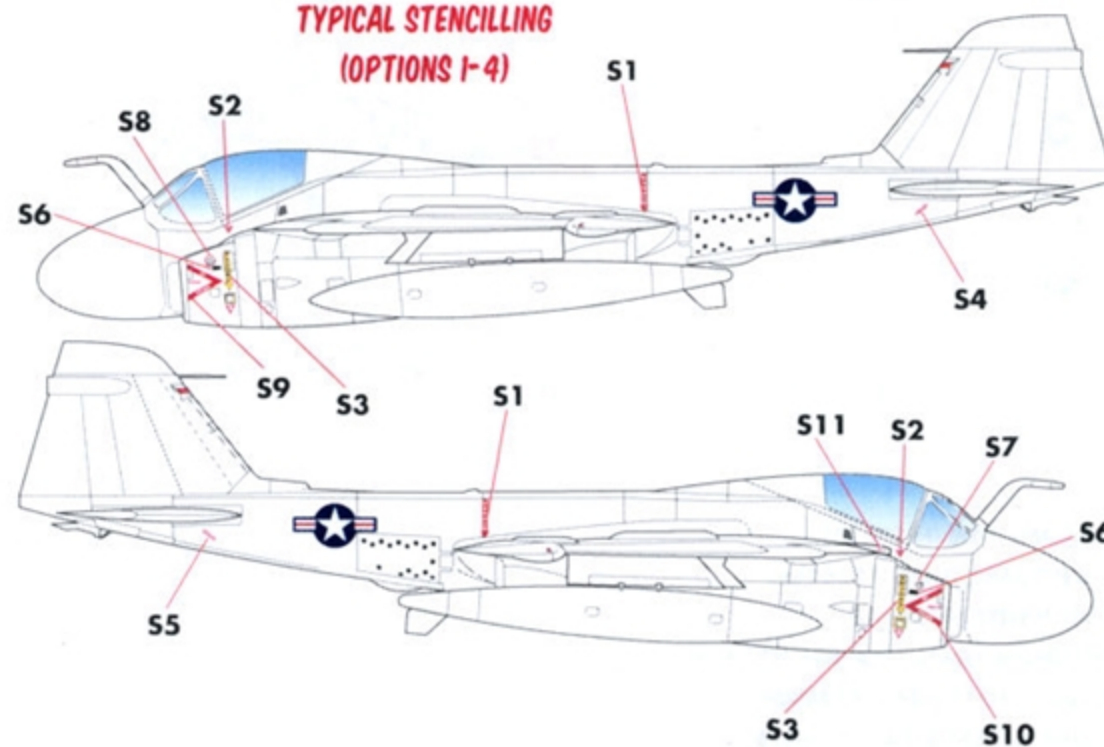

A-6A/E

US NAVY TEST INTRUDERS

SIX OPTIONS FOR A-6A/E
US NAVY TEST INTRUDERS
DESIGNED FOR THE REVELL / KINETIC KITS

1/48 SCALE

DECALS PRINTED BY

OPTION 1: A-6A BUNO. 151784
NAVAL MISSILE CENTER, PT. MUGU

NOTE EARLY (PERFORATED) AIRBRAKES

OPTION 2: A-6A BUNO. 152642
PACIFIC MISSILE TEST CENTER, PT. MUGU

NOTE EARLY (PERFORATED) AIRBRAKES

OPTION 3: A-6E BUNO. 157014
VX-5

OPTION 4: A-6E BUNO. 159567
NAVAL AIR TEST CENTER, PAX RIVER

OPTION 5: A-6E BUNO. 159567
NAVAL AIR TEST CENTER, PAX RIVER

OPTION 6: A-6E BUNO. 156926
NAWC

TYPICAL STENCILLING
(OPTIONS 1-4)

**TYPICAL STENCILLING
(OPTIONS 5-6)**

TOP VIEW

OPTION 2 SHOWN - ALL HIGH-VISIBILITY OPTIONS ARE SIMILAR

DETAIL - OPT. 4

- A** RADOME TAN (FS33613)
- B** LIGHT GULL GRAY (FS36440)
- C** FLAT WHITE (FS37875)
- D** INTERNATIONAL ORANGE (FS12197)
- E** DARK GHOST GRAY (FS36320)
- F** LIGHT GHOST GRAY (FS36375)
- G** FLAT BLACK (FS37038)