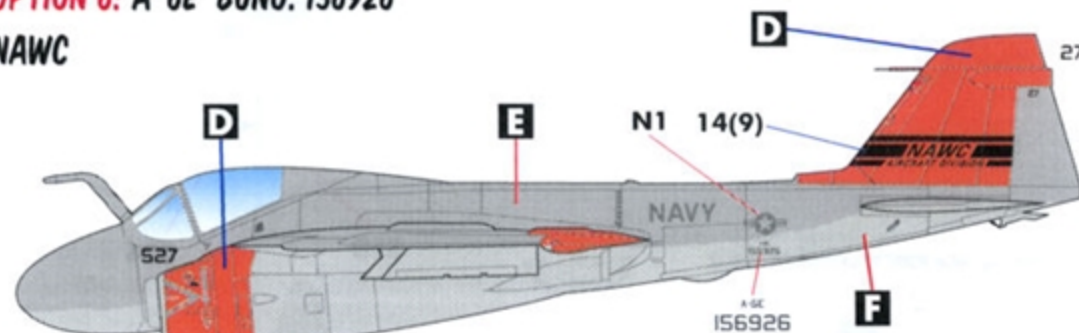

A-6A/E

US NAVY TEST INTRUDERS

SIX OPTIONS FOR A-6A/E
US NAVY TEST INTRUDERS
DESIGNED FOR THE REVELL / KINETIC KITS

1/48 SCALE

DECALS PRINTED BY

OPTION 1: A-6A BUNO. 151784
NAVAL MISSILE CENTER, PT. MUGU

NOTE EARLY (PERFORATED) AIRBRAKES

OPTION 2: A-6A BUNO. 152642
PACIFIC MISSILE TEST CENTER, PT. MUGU

NOTE EARLY (PERFORATED) AIRBRAKES

OPTION 3: A-6E BUNO. 157014
VX-5

OPTION 4: A-6E BUNO. 159567
NAVAL AIR TEST CENTER, PAX RIVER

OPTION 5: A-6E BUNO. 159567
NAVAL AIR TEST CENTER, PAX RIVER

OPTION 6: A-6E BUNO. 156926
NAWC

TYPICAL STENCILLING
(OPTIONS 1-4)

**TYPICAL STENCILLING
(OPTIONS 5-6)**

TOP VIEW

OPTION 2 SHOWN - ALL HIGH-VISIBILITY OPTIONS ARE SIMILAR

DETAIL - OPT. 4

- A** RADOME TAN (FS33613)
- B** LIGHT GULL GRAY (FS36440)
- C** FLAT WHITE (FS37875)
- D** INTERNATIONAL ORANGE (FS12197)
- E** DARK GHOST GRAY (FS36320)
- F** LIGHT GHOST GRAY (FS36375)
- G** FLAT BLACK (FS37038)