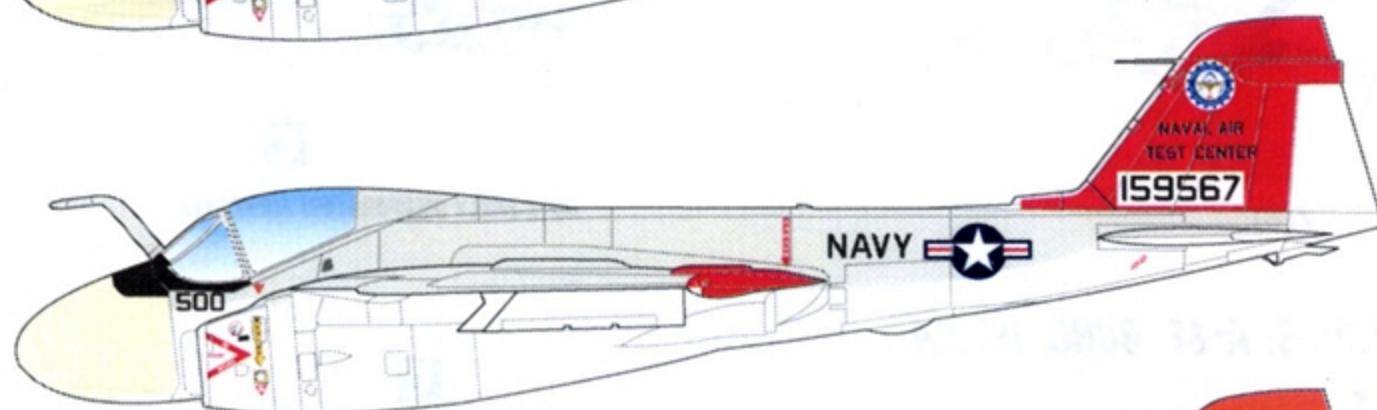

A-6A/E

US NAVY TEST INTRUDERS

SIX OPTIONS FOR A-6A/E
US NAVY TEST INTRUDERS
DESIGNED FOR THE REVELL / KINETIC KITS

1/48 SCALE

DECALS PRINTED BY

OPTION 1: A-6A BUNO. 151784
NAVAL MISSILE CENTER, PT. MUGU

NOTE EARLY (PERFORATED) AIRBRAKES