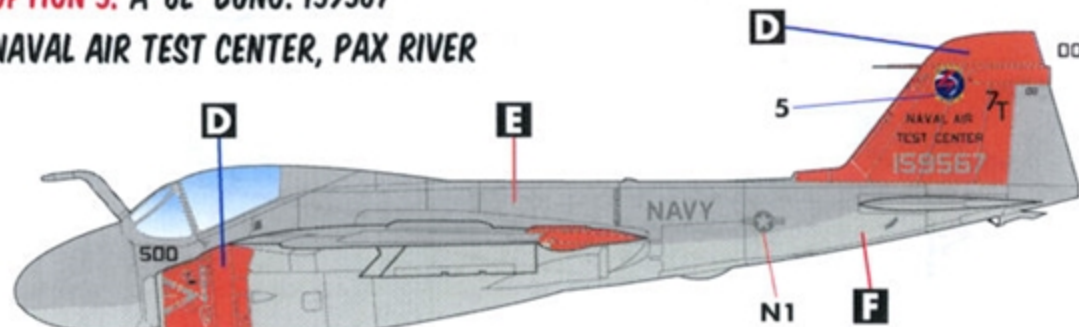

A-6A/E

US NAVY TEST INTRUDERS

SIX OPTIONS FOR A-6A/E
US NAVY TEST INTRUDERS
DESIGNED FOR THE REVELL / KINETIC KITS

1/48 SCALE

DECALS PRINTED BY

OPTION 1: A-6A BUNO. 151784
NAVAL MISSILE CENTER, PT. MUGU

NOTE EARLY (PERFORATED) AIRBRAKES

OPTION 2: A-6A BUNO. 152642
PACIFIC MISSILE TEST CENTER, PT. MUGU

NOTE EARLY (PERFORATED) AIRBRAKES

OPTION 3: A-6E BUNO. 157014
VX-5

OPTION 4: A-6E BUNO. 159567
NAVAL AIR TEST CENTER, PAX RIVER

OPTION 5: A-6E BUNO. 159567
NAVAL AIR TEST CENTER, PAX RIVER

OPTION 6: A-6E BUNO. 156926
NAWC

TYPICAL STENCILLING
(OPTIONS 1-4)

**TYPICAL STENCILLING
(OPTIONS 5-6)**

TOP VIEW

OPTION 2 SHOWN - ALL HIGH-VISIBILITY OPTIONS ARE SIMILAR

DETAIL - OPT. 4

- A** RADOME TAN (FS33613)
- B** LIGHT GULL GRAY (FS36440)
- C** FLAT WHITE (FS37875)
- D** INTERNATIONAL ORANGE (FS12197)
- E** DARK GHOST GRAY (FS36320)
- F** LIGHT GHOST GRAY (FS36375)
- G** FLAT BLACK (FS37038)