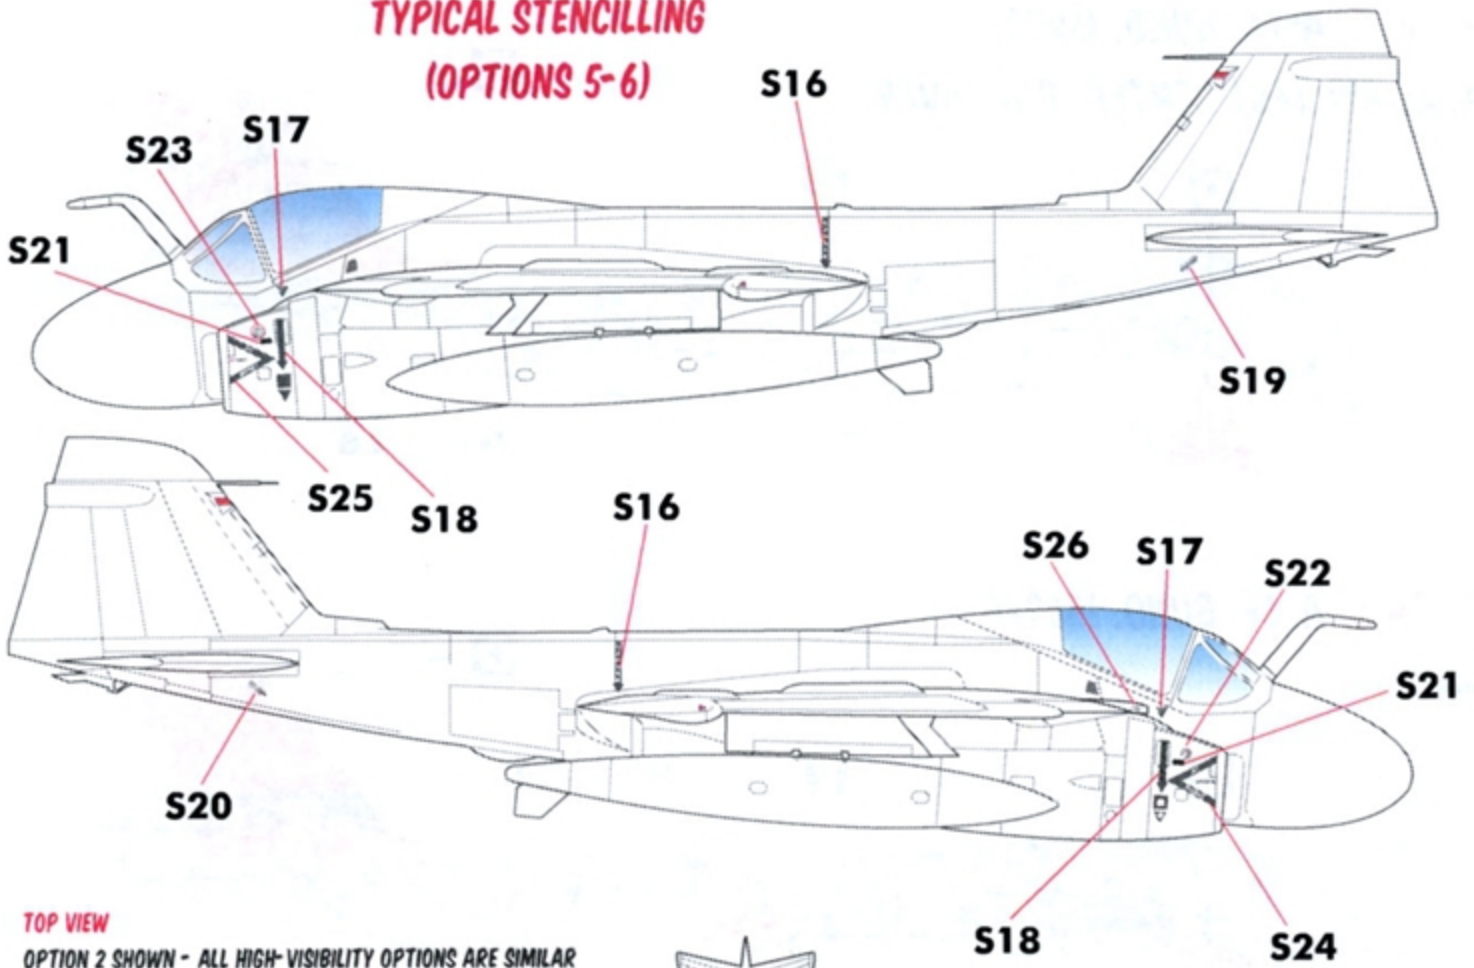

**TYPICAL STENCILLING
(OPTIONS 5-6)**