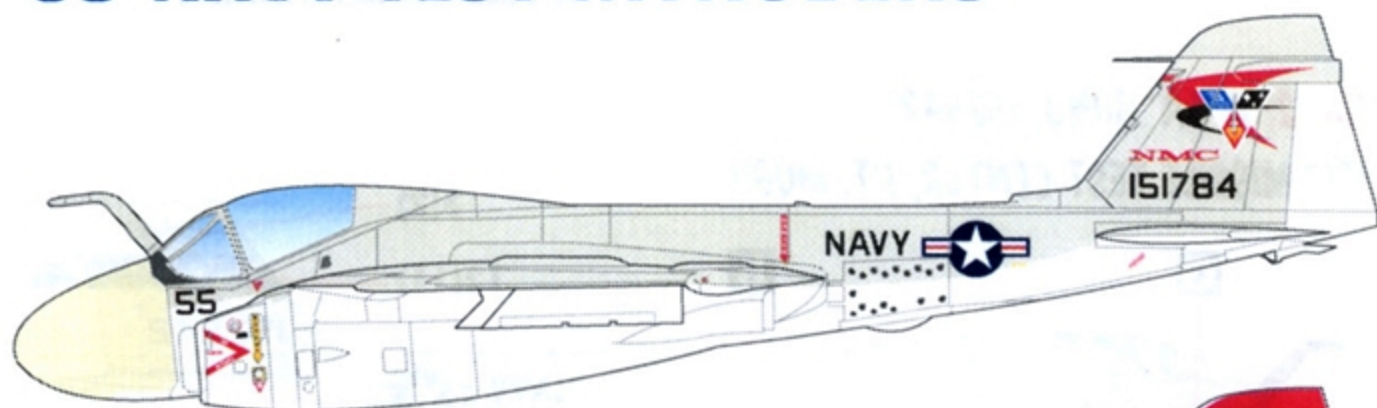

A-6A/E

US NAVY TEST INTRUDERS

SIX OPTIONS FOR A-6A/E
US NAVY TEST INTRUDERS
DESIGNED FOR THE REVELL / KINETIC KITS

1/48 SCALE

DECALS PRINTED BY

OPTION 1: A-6A BUNO. 151784
NAVAL MISSILE CENTER, PT. MUGU

NOTE EARLY (PERFORATED) AIRBRAKES