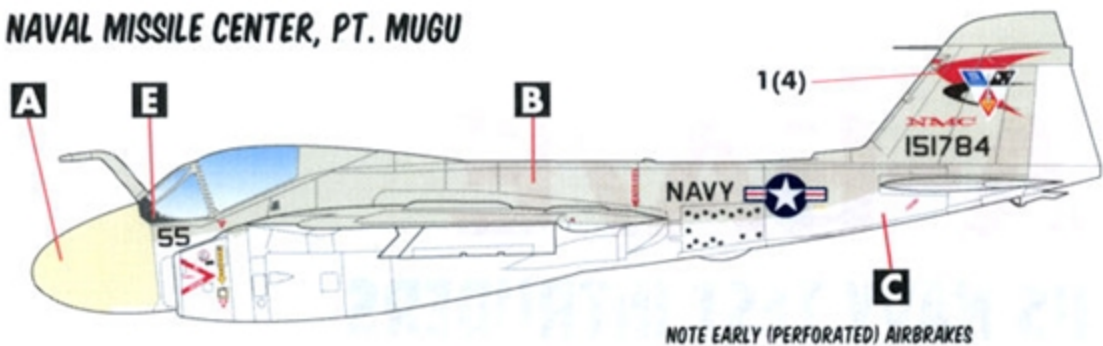

A-6A/E

US NAVY TEST INTRUDERS

SIX OPTIONS FOR A-6A/E
US NAVY TEST INTRUDERS
DESIGNED FOR THE REVELL / KINETIC KITS

1/48 SCALE

DECALS PRINTED BY

OPTION 1: A-6A BUNO. 151784
NAVAL MISSILE CENTER, PT. MUGU

NOTE EARLY (PERFORATED) AIRBRAKES

OPTION 2: A-6A BUNO. 152642
PACIFIC MISSILE TEST CENTER, PT. MUGU

NOTE EARLY (PERFORATED) AIRBRAKES

OPTION 3: A-6E BUNO. 157014
VX-5

OPTION 4: A-6E BUNO. 159567
NAVAL AIR TEST CENTER, PAX RIVER

OPTION 5: A-6E BUNO. 159567
NAVAL AIR TEST CENTER, PAX RIVER