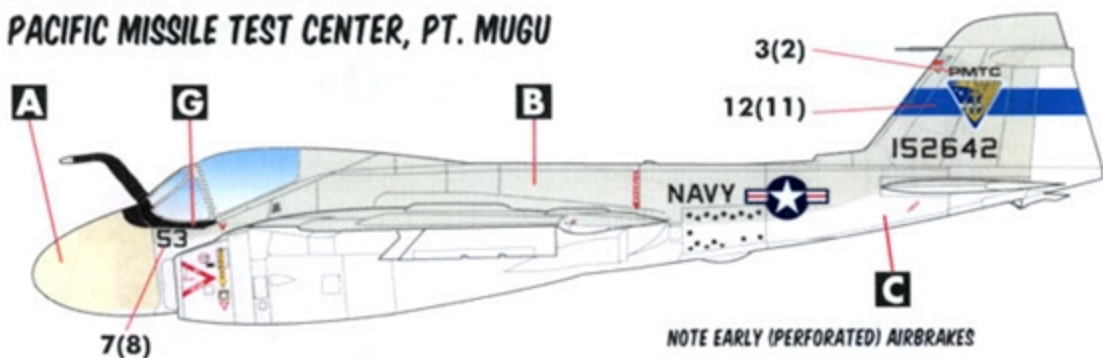

OPTION 2: A-6A BUNO. 152642
PACIFIC MISSILE TEST CENTER, PT. MUGU