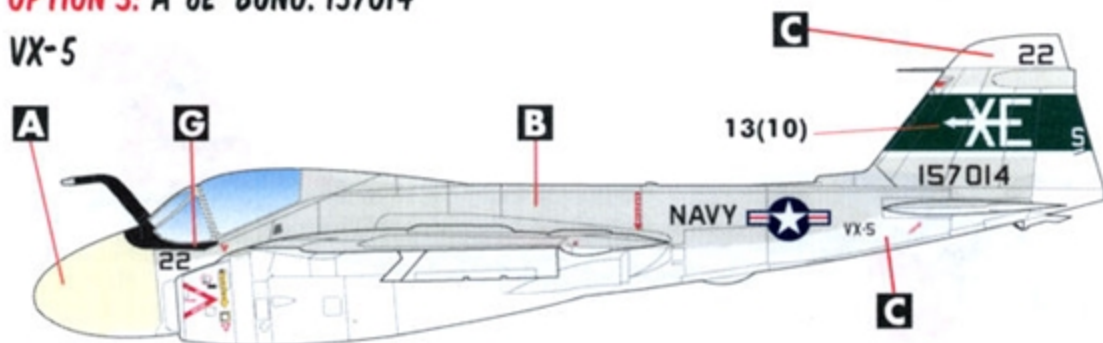

A-6A/E

US NAVY TEST INTRUDERS

SIX OPTIONS FOR A-6A/E
US NAVY TEST INTRUDERS
DESIGNED FOR THE REVELL / KINETIC KITS

1/48 SCALE

DECALS PRINTED BY

OPTION 1: A-6A BUNO. 151784
NAVAL MISSILE CENTER, PT. MUGU

NOTE EARLY (PERFORATED) AIRBRAKES

OPTION 2: A-6A BUNO. 152642
PACIFIC MISSILE TEST CENTER, PT. MUGU

NOTE EARLY (PERFORATED) AIRBRAKES

OPTION 3: A-6E BUNO. 157014
VX-5

OPTION 4: A-6E BUNO. 159567
NAVAL AIR TEST CENTER, PAX RIVER

OPTION 5: A-6E BUNO. 159567
NAVAL AIR TEST CENTER, PAX RIVER