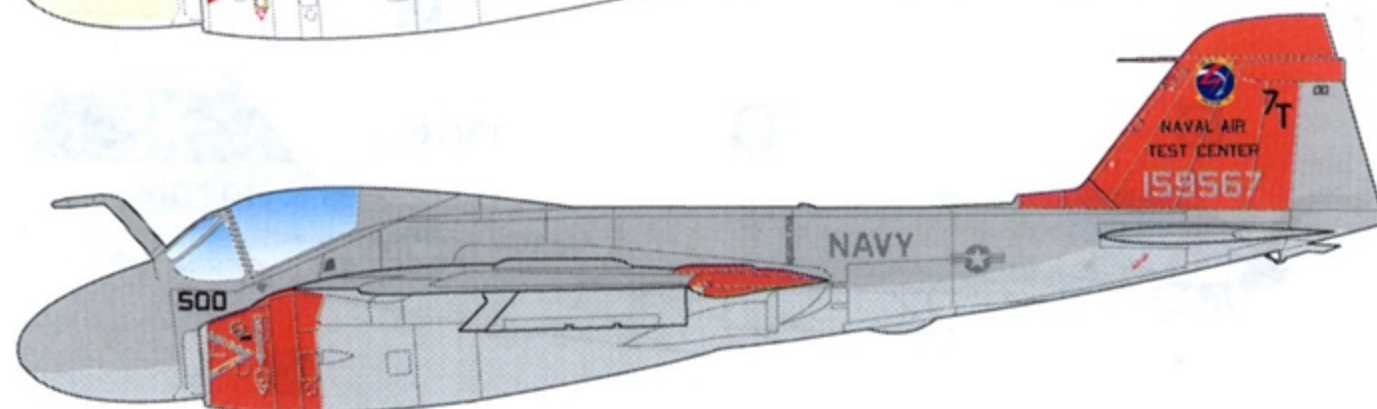

A-6A/E

US NAVY TEST INTRUDERS

SIX OPTIONS FOR A-6A/E
US NAVY TEST INTRUDERS
DESIGNED FOR THE REVELL / KINETIC KITS

1/48 SCALE

DECALS PRINTED BY

OPTION 1: A-6A BUNO. 151784
NAVAL MISSILE CENTER, PT. MUGU

NOTE EARLY (PERFORATED) AIRBRAKES