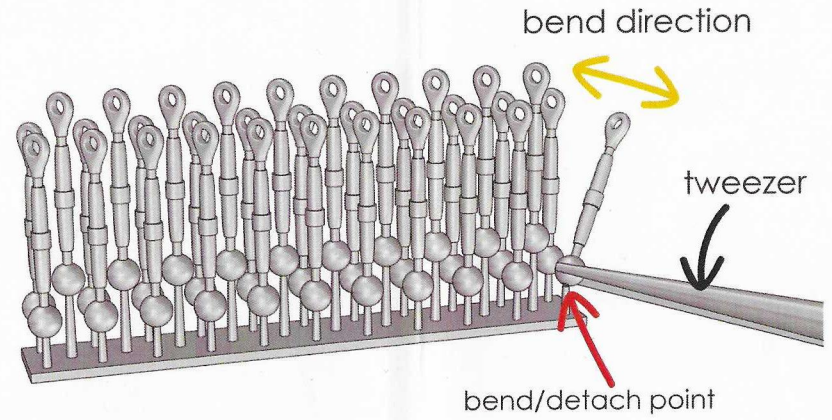

www.gaspachmodels.com®

19-48164

Elite Accessories

1/48 Scale

*Resin Turnbuckles
Albatros Type*

Instructions: Use a tweezer to detach the part from the base.

www.gaspatchmodels.com[®]