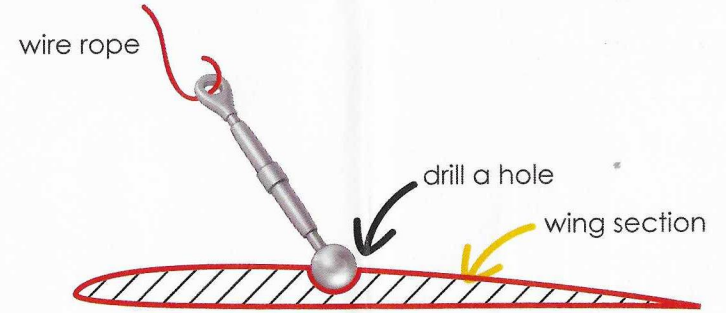

www.gaspachmodels.com®

19-48164

Elite Accessories

1/48 Scale

*Resin Turnbuckles
Albatros Type*

Instructions: Use a tweezer to detach the part from the base.

www.gaspatchmodels.com[®]