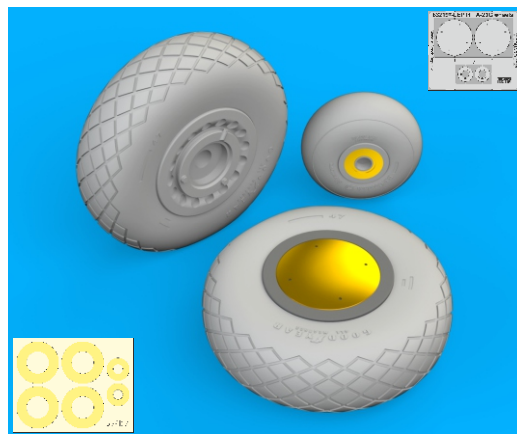

This product contains metal and resin detail parts for upgrading scale plastic models. When selecting this set make sure that it is for the kit mentioned in product name as these sets are made specifically for that kit. When upgrading the model some cutting or corrections may be necessary for parts to fit accurately. **WARNING!** This set contains small and sharp parts. Work carefully in a ventilated and well-lit room. Safety glasses are recommended. This product is not suitable for children below 14 years of age.

435 21 Obrnice 170
Czech Republic

www.eduard.com
14,95

632 197

A-20G wheels
for HKM kit - pro stavebnici HKM

1/32

BEST BRASS RESIN AROUND!

-  REMOVE
ODSTRANIT
-  BEND
OHNOUT
-  GRIND
OBROUSIT
-  OPTION
VOLBA
-  DRILL HOLE
VRTAT OTVOR
-  REPLACE
NAHRADIT
-  SYMMETRICAL ASSEMBLY
SYMETRICKÁ MONTÁŽ
-  SCRIBE THE PANEL AND HOLES
RYTI
-  REVERSE SIDE
OTOČIT

1

2

R7 - left wheel
R8 - right wheel